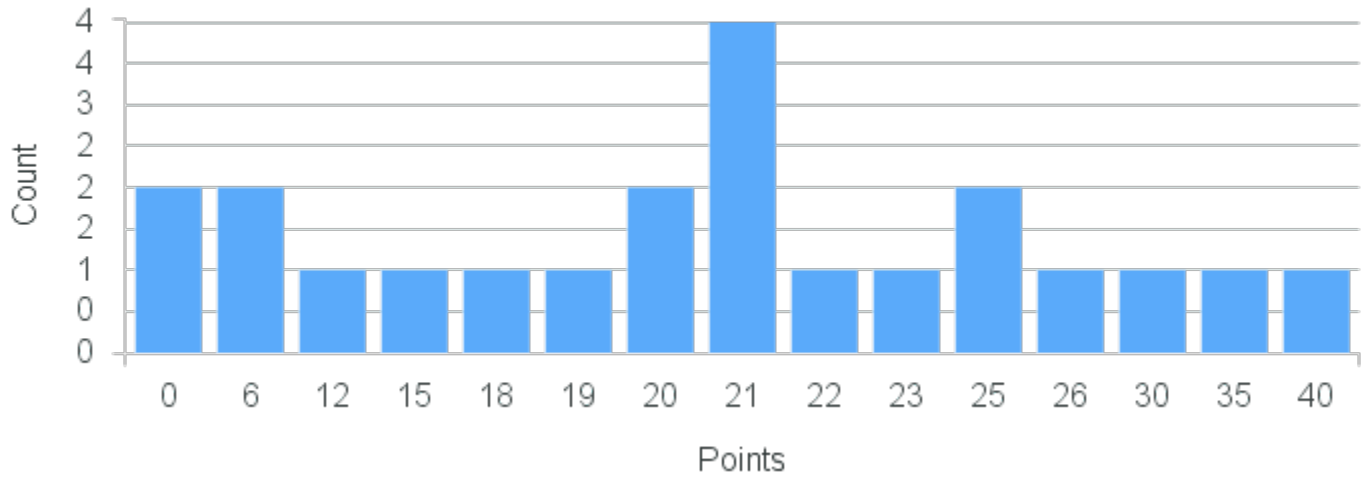

Course Point Distribution for Fall 2020

CRN: 12316

Course ID: FM102 Cross List:
1111

Limit: 16

Basic Filmmaking

Demand: 22

Waitlisted: 6

Department: Film and New Media
Studies

Min Points: 18

Term	Block(s)	CRN	Course ID	See Also	Course Limit	Course Demand	Count	Points
Fall 2020	1	12316	FM102 1111		16	22	1	40
Fall 2020	1	12316	FM102 1111		16	22	1	35
Fall 2020	1	12316	FM102 1111		16	22	1	30
Fall 2020	1	12316	FM102 1111		16	22	1	26
Fall 2020	1	12316	FM102 1111		16	22	2	25
Fall 2020	1	12316	FM102 1111		16	22	1	23
Fall 2020	1	12316	FM102 1111		16	22	1	22
Fall 2020	1	12316	FM102 1111		16	22	4	21
Fall 2020	1	12316	FM102 1111		16	22	2	20
Fall 2020	1	12316	FM102 1111		16	22	1	19
Fall 2020	1	12316	FM102 1111		16	22	1	18
Fall 2020	1	12316	FM102 1111		16	22	1	15
Fall 2020	1	12316	FM102 1111		16	22	1	12