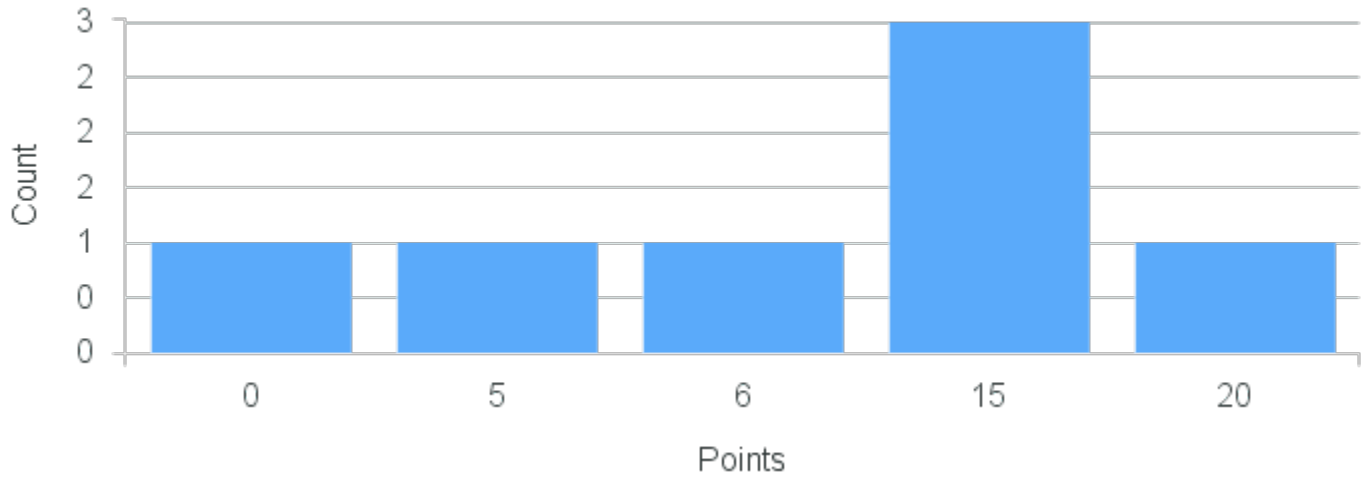

Course Point Distribution for Fall 2020

CRN: 12291

Course ID: EC455 Cross List:
1111

Limit: 25

Advanced Topics in Microeconomics: Experimental and Behavioral Economics: Time and Uncertainty **Demand: 7**
Waitlisted: 0

Department: Economics &
Business

Term	Block(s)	CRN	Course ID	See Also	Course Limit	Course Demand	Count	Points
Fall 2020	1	12291	EC455 1111		25	7	1	20
Fall 2020	1	12291	EC455 1111		25	7	3	15
Fall 2020	1	12291	EC455 1111		25	7	1	6
Fall 2020	1	12291	EC455 1111		25	7	1	5
Fall 2020	1	12291	EC455 1111		25	7	1	0