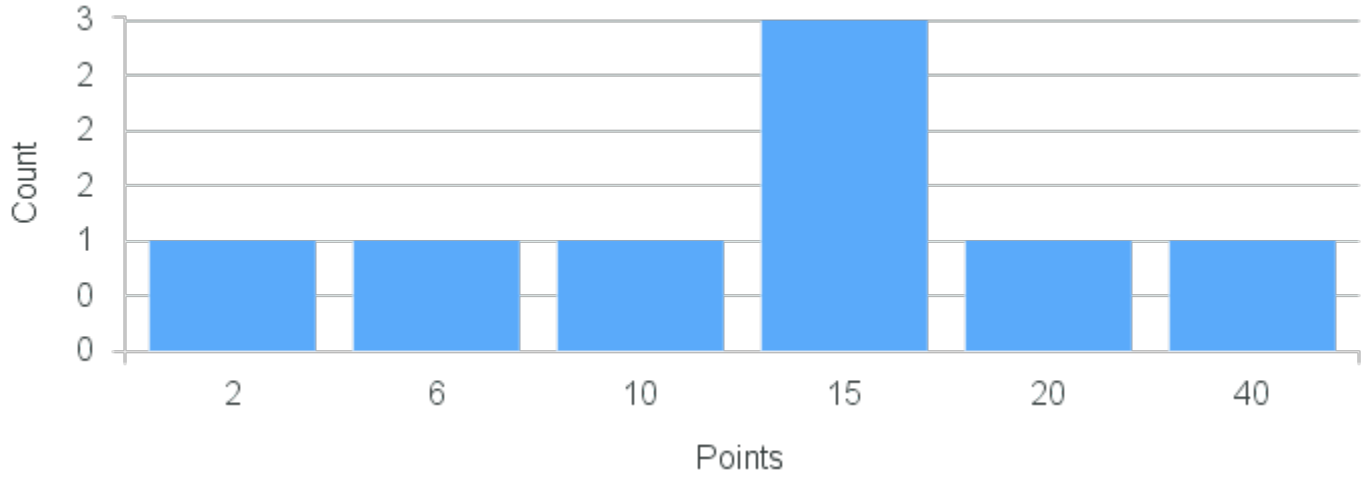

# Course Point Distribution for Fall 2020

CRN: 12100

Course ID: JA101 Cross List: PA102 3411  
3411

Limit: 18

Elementary Japanese

Demand: 8

Waitlisted: 0

Department: German, Russian &  
E Asian Lang