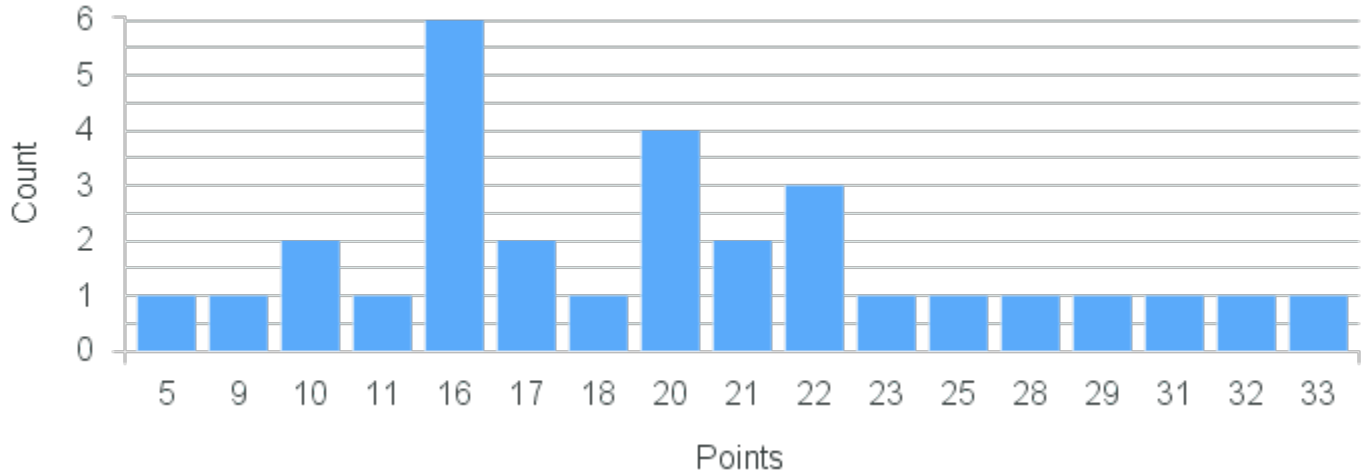

Course Point Distribution for Fall 2020

CRN: 12376

Course ID: EV128 Cross List:
1111

Limit: 25

Introduction to Global Climate Change

Demand: 30

Waitlisted: 5

Department: Environmental
Science

Min Points: 16

Term	Block(s)	CRN	Course ID	See Also	Course Limit	Course Demand	Count	Points
Fall 2020	1	12376	EV128 1111		25	30	1	33
Fall 2020	1	12376	EV128 1111		25	30	1	32
Fall 2020	1	12376	EV128 1111		25	30	1	31
Fall 2020	1	12376	EV128 1111		25	30	1	29
Fall 2020	1	12376	EV128 1111		25	30	1	28
Fall 2020	1	12376	EV128 1111		25	30	1	25
Fall 2020	1	12376	EV128 1111		25	30	1	23
Fall 2020	1	12376	EV128 1111		25	30	3	22
Fall 2020	1	12376	EV128 1111		25	30	2	21
Fall 2020	1	12376	EV128 1111		25	30	4	20
Fall 2020	1	12376	EV128 1111		25	30	1	18
Fall 2020	1	12376	EV128 1111		25	30	2	17
Fall 2020	1	12376	EV128 1111		25	30	6	16