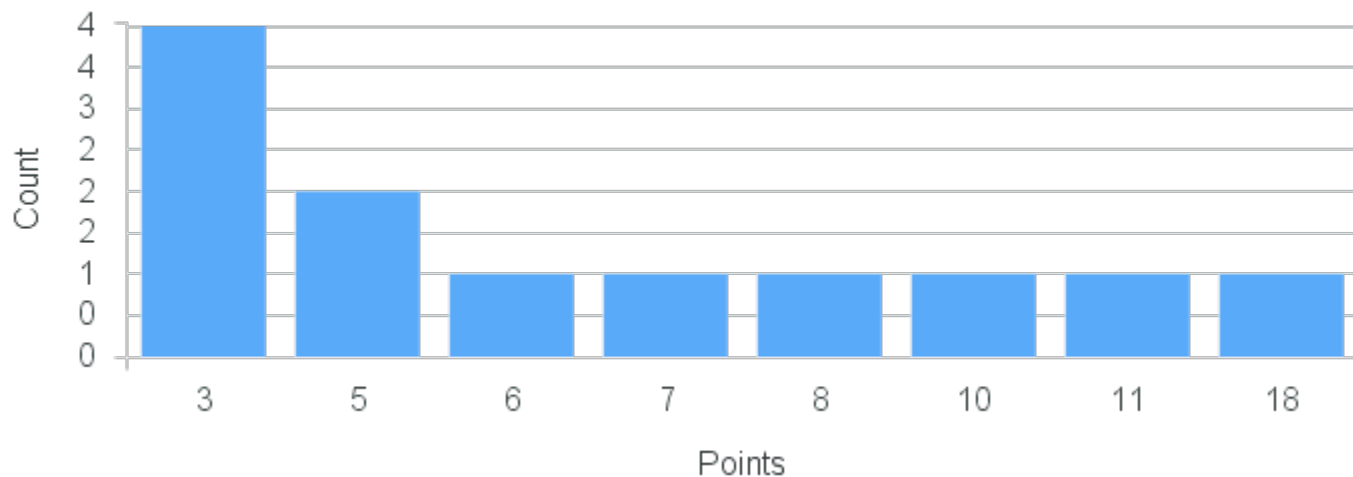

## Course Point Distribution for Fall 2020

CRN: 12785

Course ID: MB201 Cross List:  
1111

Limit: 24

Laboratory in Molecular and Cellular Biology and Genetics

Demand: 12

Waitlisted: 0

Department: Molecular Biology