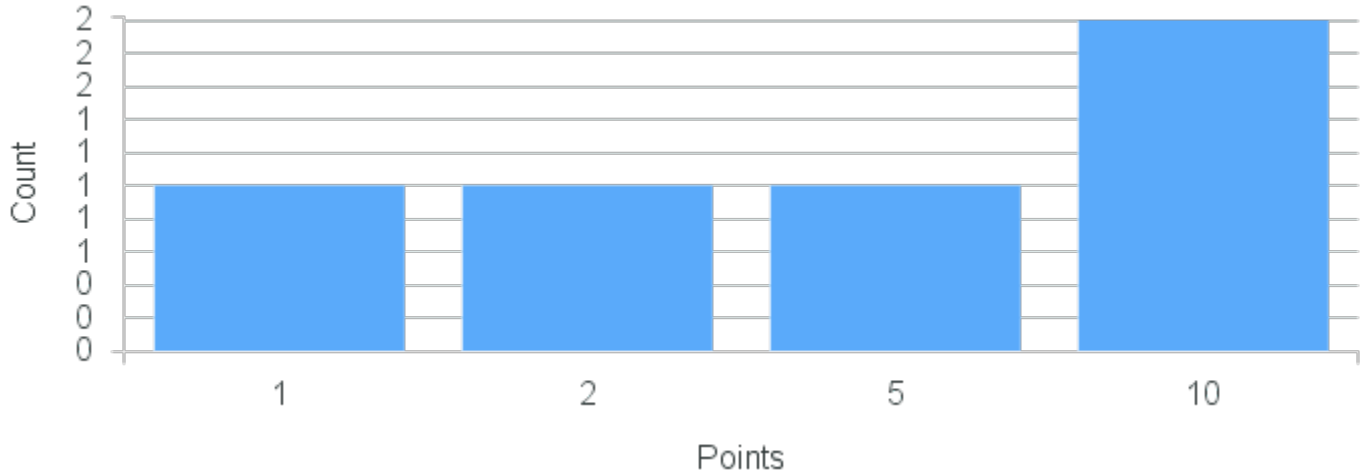

Course Point Distribution for Fall 2020

CRN: 12609

Course ID: SO290 Cross List:
2211

Limit: 25

Advanced Topics in Sociology: Rethinking Violence in Society

Demand: 5

Waitlisted: 0

Department: Sociology

Term	Block(s)	CRN	Course ID	See Also	Course Limit	Course Demand	Count	Points
Fall 2020	2	12609	SO290 2211		25	5	2	10
Fall 2020	2	12609	SO290 2211		25	5	1	5
Fall 2020	2	12609	SO290 2211		25	5	1	2
Fall 2020	2	12609	SO290 2211		25	5	1	1