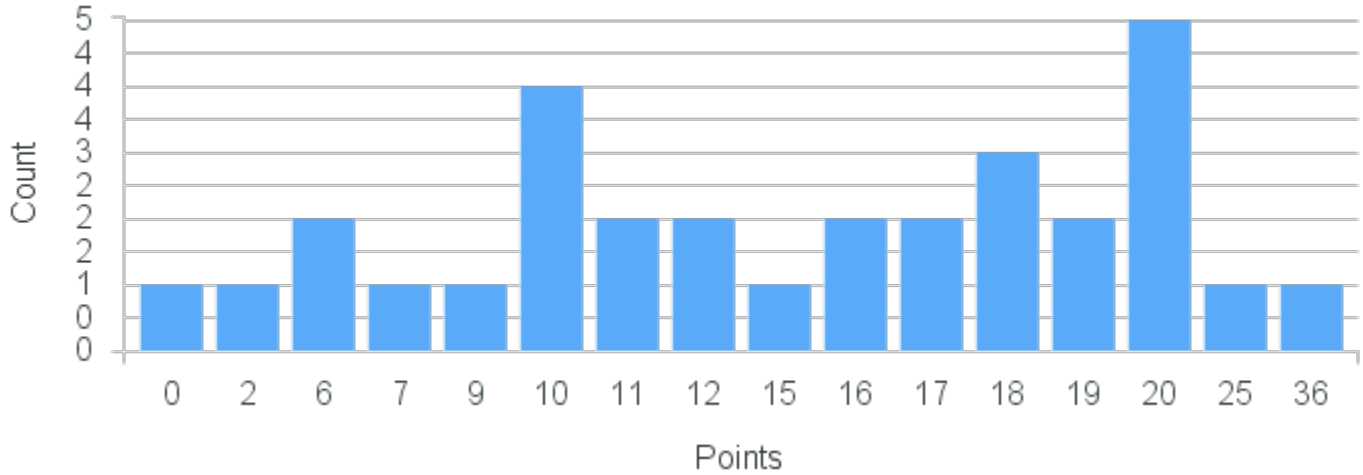

Course Point Distribution for Fall 2020

CRN: 12479

Course ID: CP307 Cross List:
3311

Limit: 25

Data Structures and Algorithms

Demand: 31

Waitlisted: 6

Department: Mathematics &
Computer Science

Min Points: 10

Term	Block(s)	CRN	Course ID	See Also	Course Limit	Course Demand	Count	Points
Fall 2020	3	12479	CP307 3311		25	31	1	36
Fall 2020	3	12479	CP307 3311		25	31	1	25
Fall 2020	3	12479	CP307 3311		25	31	5	20
Fall 2020	3	12479	CP307 3311		25	31	2	19
Fall 2020	3	12479	CP307 3311		25	31	3	18
Fall 2020	3	12479	CP307 3311		25	31	2	17
Fall 2020	3	12479	CP307 3311		25	31	2	16
Fall 2020	3	12479	CP307 3311		25	31	1	15
Fall 2020	3	12479	CP307 3311		25	31	2	12
Fall 2020	3	12479	CP307 3311		25	31	2	11
Fall 2020	3	12479	CP307 3311		25	31	4	10
Fall 2020	3	12479	CP307 3311		25	31	1	9
Fall 2020	3	12479	CP307 3311		25	31	1	7