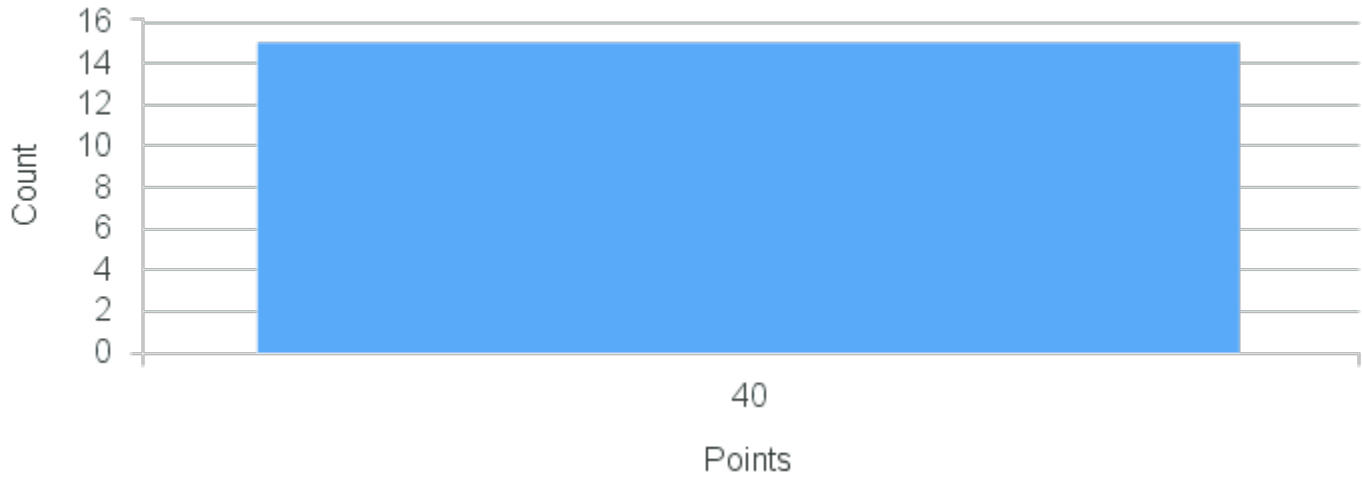

Course Point Distribution for Fall 2020

CRN: 12497

Course ID: PY202 Cross List:
1211

Limit: 15

Research Design

Demand: 15

Waitlisted: 0

Department: Psychology

Term	Block(s)	CRN	Course ID	See Also	Course Limit	Course Demand	Count	Points
Fall 2020	1-2	12497	PY202 1211		15	15	15	40