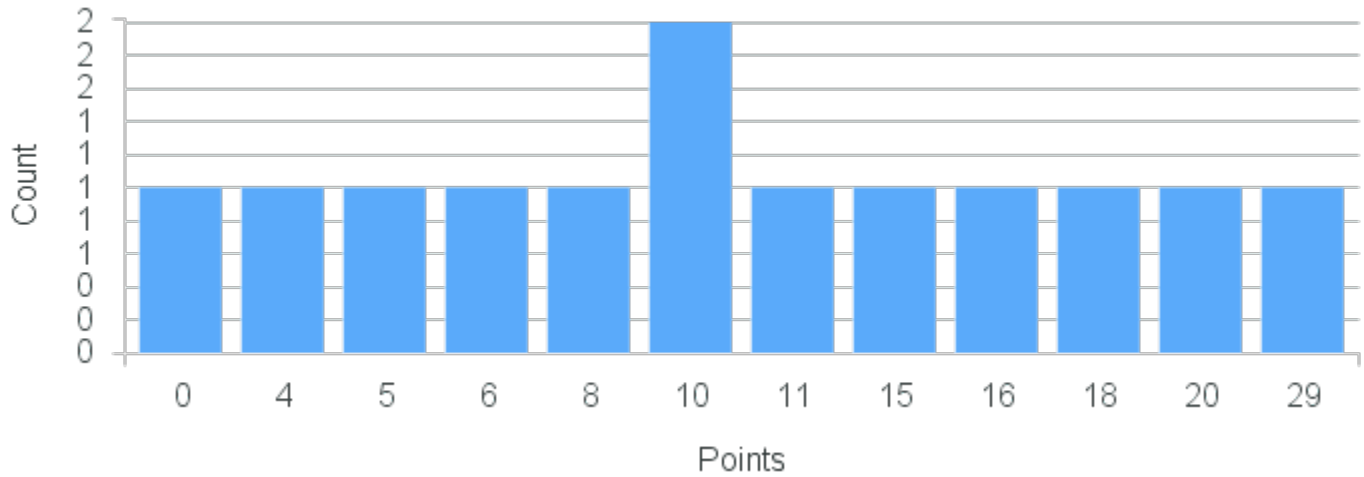

Course Point Distribution for Fall 2020

CRN: 12428

Course ID: EC327 Cross List:
4411

Limit: 25

Judgement and Decision Making

Demand: 13

Waitlisted: 0

Department: Economics &
Business

Term	Block(s)	CRN	Course ID	See Also	Course Limit	Course Demand	Count	Points
Fall 2020	4	12428	EC327 4411		25	13	1	29
Fall 2020	4	12428	EC327 4411		25	13	1	20
Fall 2020	4	12428	EC327 4411		25	13	1	18
Fall 2020	4	12428	EC327 4411		25	13	1	16
Fall 2020	4	12428	EC327 4411		25	13	1	15
Fall 2020	4	12428	EC327 4411		25	13	1	11
Fall 2020	4	12428	EC327 4411		25	13	2	10
Fall 2020	4	12428	EC327 4411		25	13	1	8
Fall 2020	4	12428	EC327 4411		25	13	1	6
Fall 2020	4	12428	EC327 4411		25	13	1	5
Fall 2020	4	12428	EC327 4411		25	13	1	4
Fall 2020	4	12428	EC327 4411		25	13	1	0