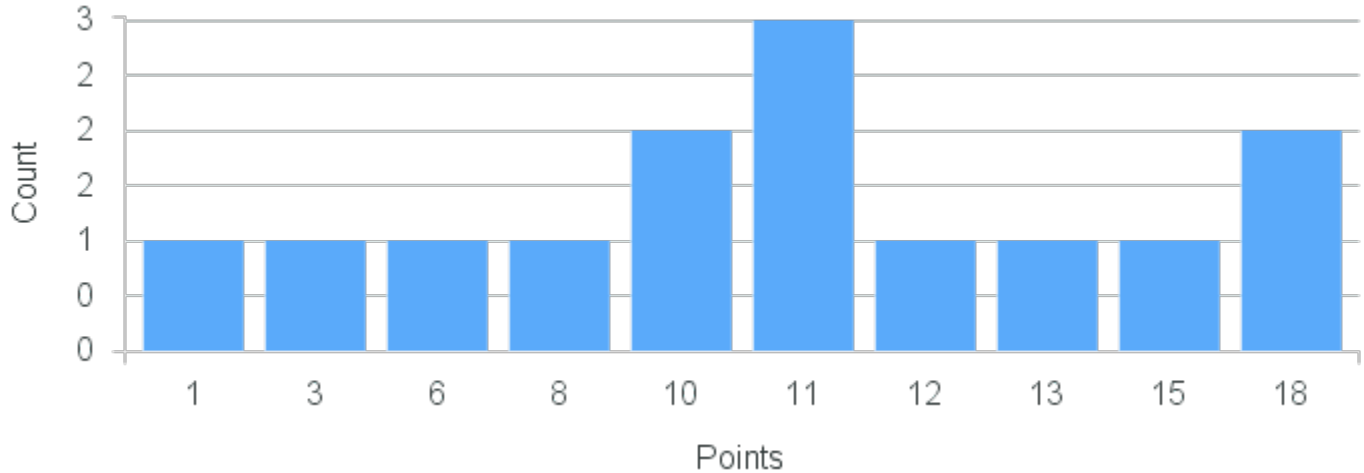

# Course Point Distribution for Fall 2020

CRN: 12502

Course ID: PY309 Cross List:  
3311

Limit: 25

Social Psychology

Demand: 14

Waitlisted: 0

Department: Psychology