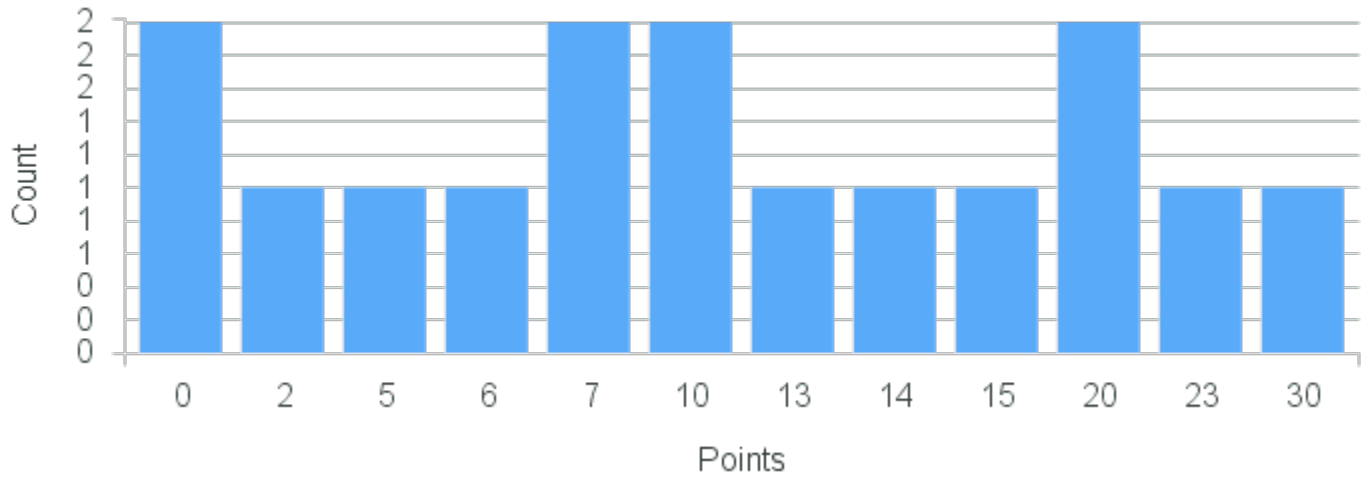

Course Point Distribution for Fall 2020

CRN: 12553

Course ID: SP201 Cross List:
1211

Limit: 18

Intermediate Spanish

Demand: 16

Waitlisted: 0

Department: Spanish &
Portuguese

Term	Block(s)	CRN	Course ID	See Also	Course Limit	Course Demand	Count	Points
Fall 2020	1-2	12553	SP201 1211		18	16	1	30
Fall 2020	1-2	12553	SP201 1211		18	16	1	23
Fall 2020	1-2	12553	SP201 1211		18	16	2	20
Fall 2020	1-2	12553	SP201 1211		18	16	1	15
Fall 2020	1-2	12553	SP201 1211		18	16	1	14
Fall 2020	1-2	12553	SP201 1211		18	16	1	13
Fall 2020	1-2	12553	SP201 1211		18	16	2	10
Fall 2020	1-2	12553	SP201 1211		18	16	2	7
Fall 2020	1-2	12553	SP201 1211		18	16	1	6
Fall 2020	1-2	12553	SP201 1211		18	16	1	5
Fall 2020	1-2	12553	SP201 1211		18	16	1	2
Fall 2020	1-2	12553	SP201 1211		18	16	2	0