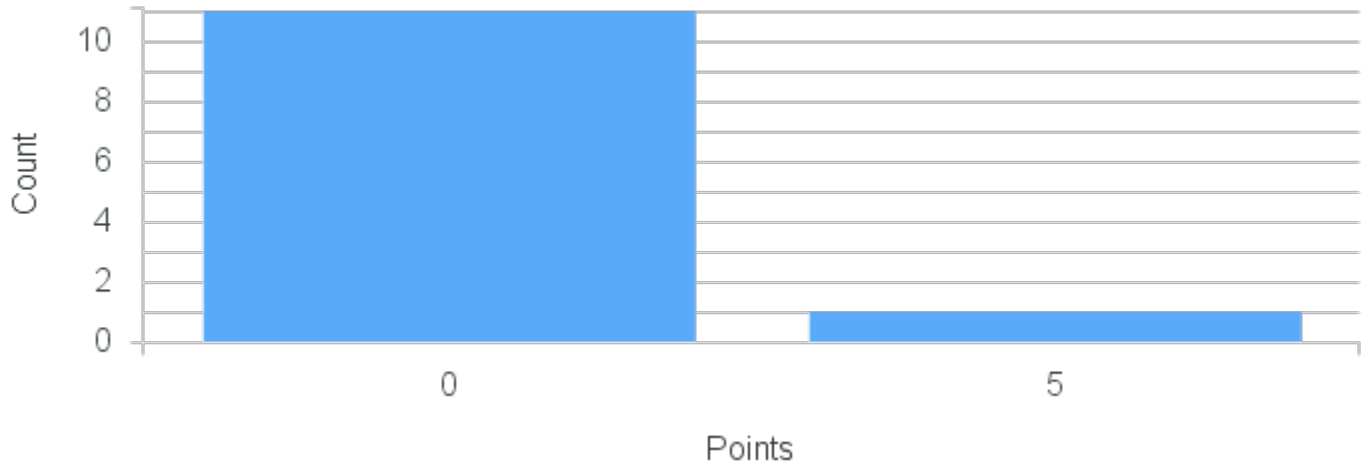

Course Point Distribution for Fall 2020

CRN: 12480

Course ID: CP499 Cross List:
4411

Limit: 25

Team Software Project

Demand: 12

Waitlisted: 0

Department: Mathematics &
Computer Science

Term	Block(s)	CRN	Course ID	See Also	Course Limit	Course Demand	Count	Points
Fall 2020	4	12480	CP499 4411		25	12	1	5
Fall 2020	4	12480	CP499 4411		25	12	11	0