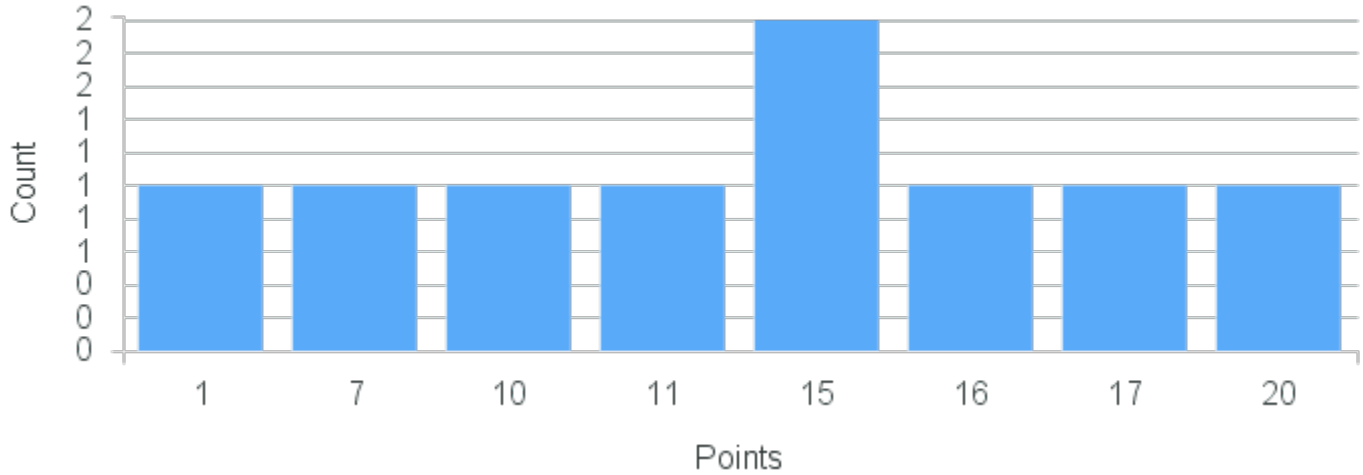

# Course Point Distribution for Fall 2020

CRN: 12155

Course ID: EN298 Cross List:  
3311

Limit: 12

Representing Identities in Contemporary Fiction

Demand: 9

Waitlisted: 0

Department: English