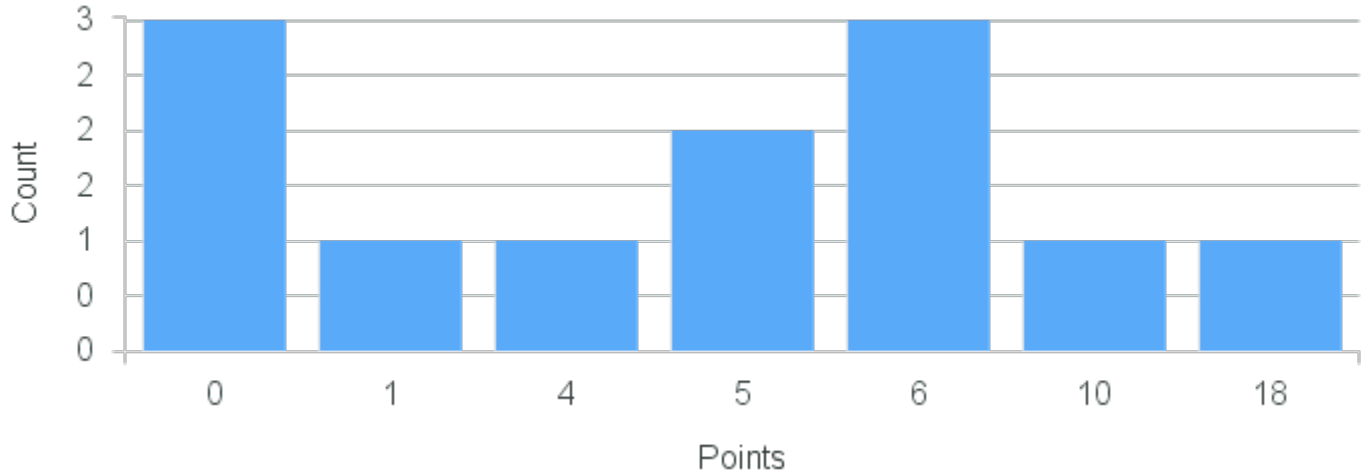

# Course Point Distribution for Fall 2020

CRN: 12157

Course ID: EN221 Cross List:  
4411

Limit: 25

Introduction to Poetry

Demand: 12

Waitlisted: 0

Department: English