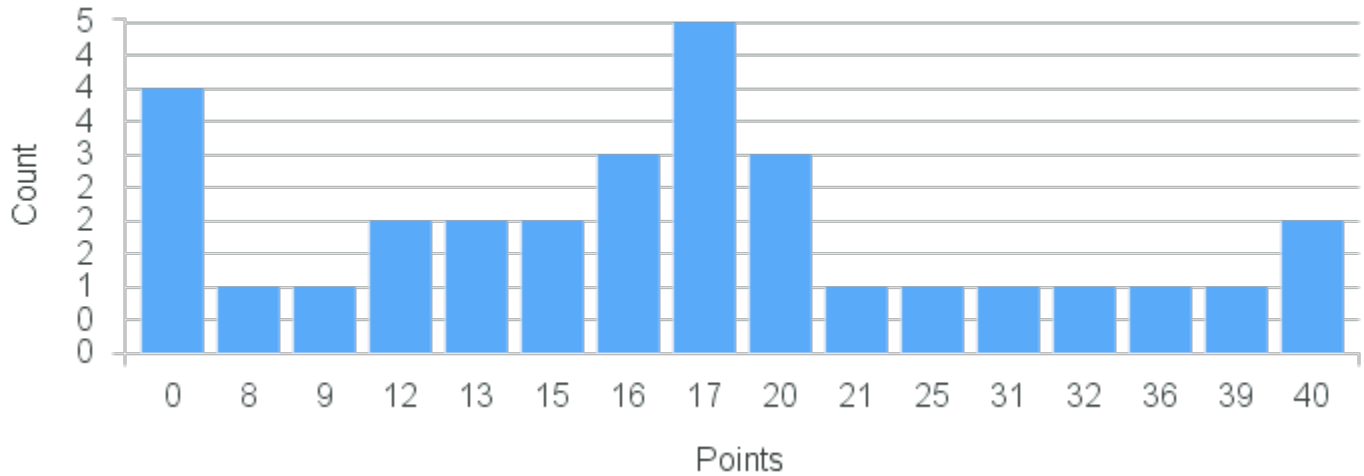

Course Point Distribution for Fall 2020

CRN: 12038

Course ID: PY100 Cross List:
1111

Limit: 25

Introduction to Psychology: Bases of Behavior

Demand: 31

Waitlisted: 6

Department: Psychology

Min Points: 12

Term	Block(s)	CRN	Course ID	See Also	Course Limit	Course Demand	Count	Points
Fall 2020	1	12038	PY100 1111		25	31	2	40
Fall 2020	1	12038	PY100 1111		25	31	1	39
Fall 2020	1	12038	PY100 1111		25	31	1	36
Fall 2020	1	12038	PY100 1111		25	31	1	32
Fall 2020	1	12038	PY100 1111		25	31	1	31
Fall 2020	1	12038	PY100 1111		25	31	1	25
Fall 2020	1	12038	PY100 1111		25	31	1	21
Fall 2020	1	12038	PY100 1111		25	31	3	20
Fall 2020	1	12038	PY100 1111		25	31	5	17
Fall 2020	1	12038	PY100 1111		25	31	3	16
Fall 2020	1	12038	PY100 1111		25	31	2	15
Fall 2020	1	12038	PY100 1111		25	31	2	13
Fall 2020	1	12038	PY100 1111		25	31	2	12
Fall 2020	1	12038	PY100 1111		25	31	1	9