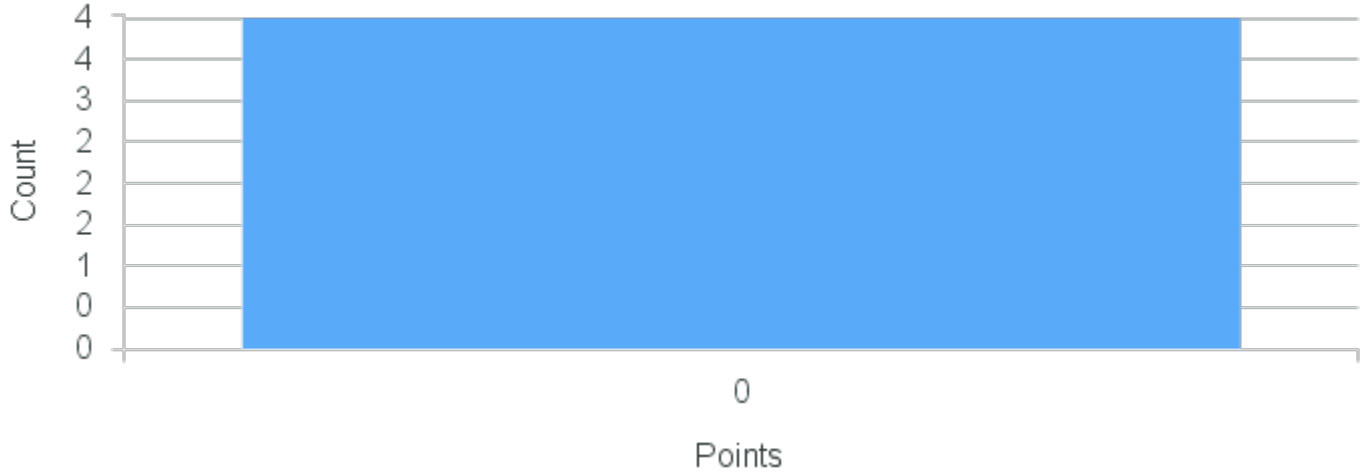

# Course Point Distribution for Fall 2020

CRN: 12238

Course ID: DS107 Cross List:  
3412

Limit: 25

Dance Fundamentals

Demand: 4

Waitlisted: 0

Department: Drama & Dance