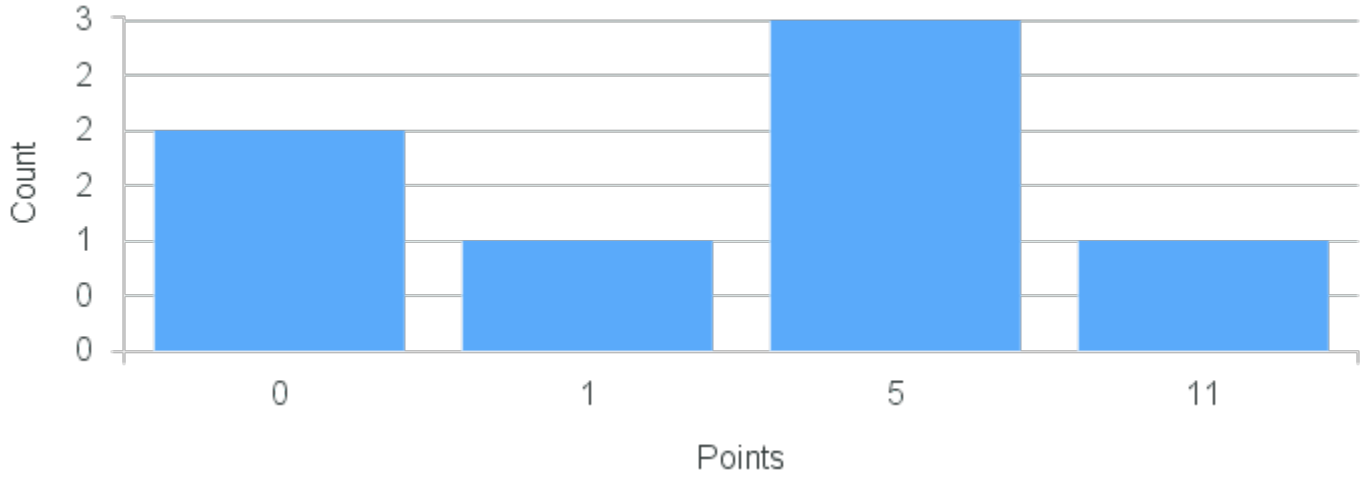

# Course Point Distribution for Fall 2020

CRN: 12366

Course ID: MA110 Cross List:  
4411

Limit: 25

Mathematical Explorations: Mathematics and Social Choice

Demand: 7

Waitlisted: 0

Department: Mathematics &  
Computer Science