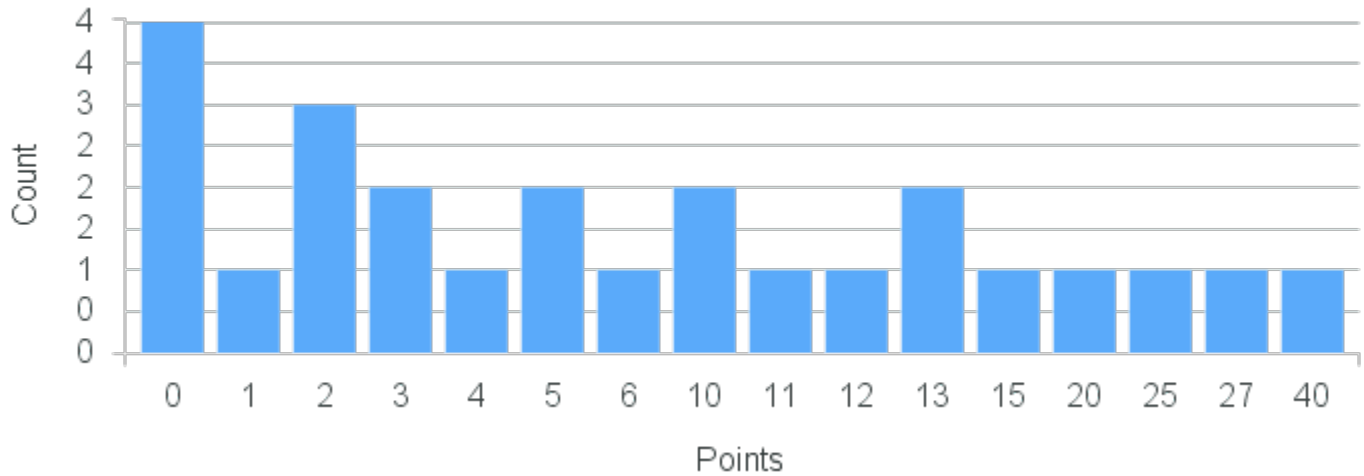

Course Point Distribution for Fall 2020

CRN: 12267

Course ID: FR101 Cross List:
2211

Limit: 18

Elementary French I

Demand: 25

Waitlisted: 7

Department: French & Italian

Min Points: 2

Term	Block(s)	CRN	Course ID	See Also	Course Limit	Course Demand	Count	Points
Fall 2020	2	12267	FR101 2211		18	25	1	40
Fall 2020	2	12267	FR101 2211		18	25	1	27
Fall 2020	2	12267	FR101 2211		18	25	1	25
Fall 2020	2	12267	FR101 2211		18	25	1	20
Fall 2020	2	12267	FR101 2211		18	25	1	15
Fall 2020	2	12267	FR101 2211		18	25	2	13
Fall 2020	2	12267	FR101 2211		18	25	1	12
Fall 2020	2	12267	FR101 2211		18	25	1	11
Fall 2020	2	12267	FR101 2211		18	25	2	10
Fall 2020	2	12267	FR101 2211		18	25	1	6
Fall 2020	2	12267	FR101 2211		18	25	2	5
Fall 2020	2	12267	FR101 2211		18	25	1	4
Fall 2020	2	12267	FR101 2211		18	25	2	3
Fall 2020	2	12267	FR101 2211		18	25	3	2