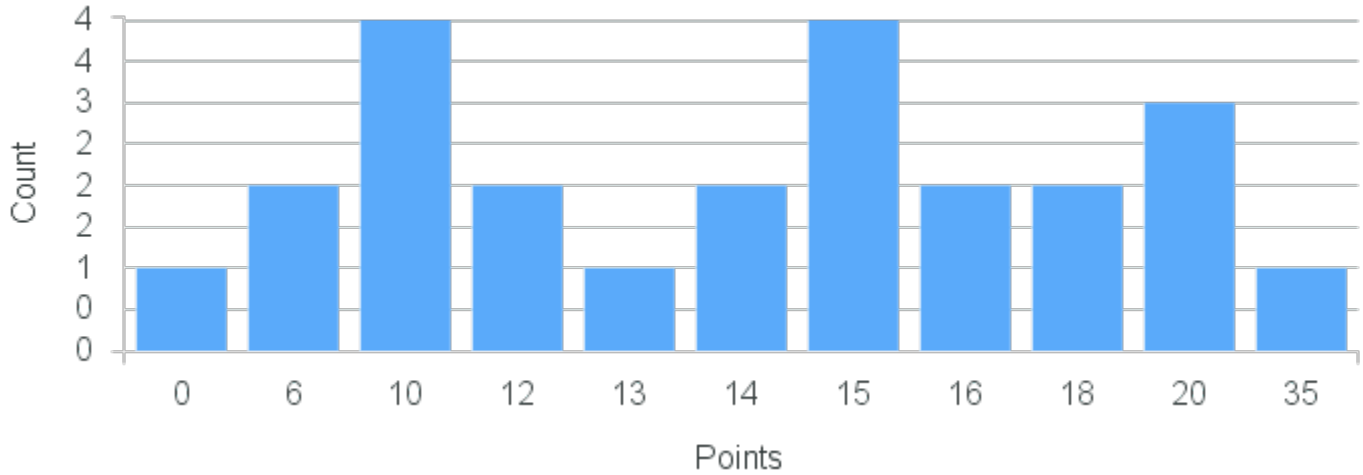

# Course Point Distribution for Fall 2020

CRN: 12483

Course ID: CP222 Cross List:  
2211

Limit: 25

Computer Science II

Demand: 24

Waitlisted: 0

Department: Mathematics &  
Computer Science