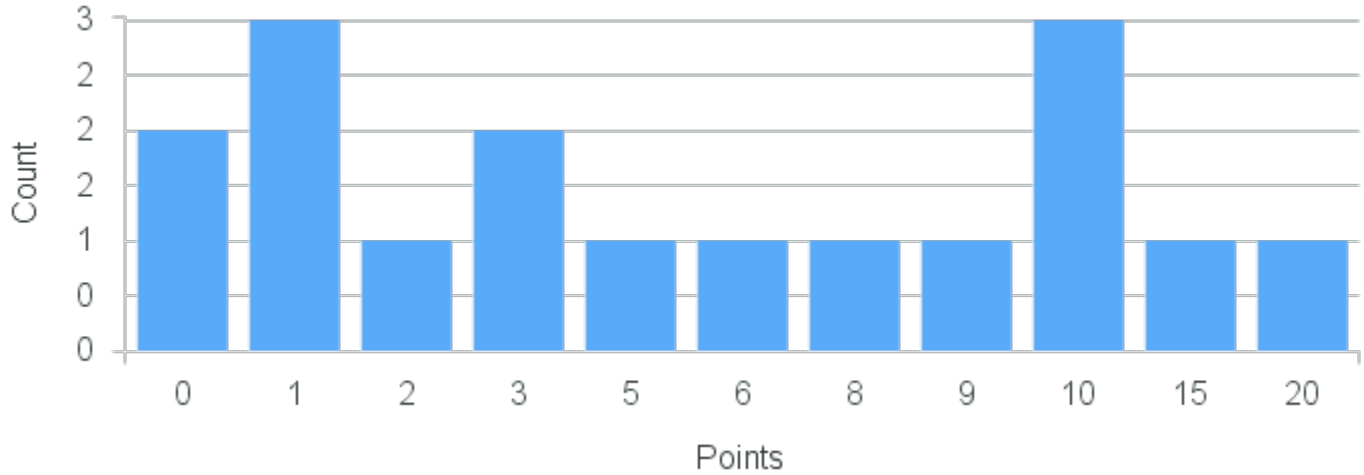

Course Point Distribution for Fall 2020

CRN: 12212

Course ID: RE160 Cross List: PA160 1121
1121

Limit: 25

Hinduism

Demand: 17

Waitlisted: 0

Department: Religion

Term	Block(s)	CRN	Course ID	See Also	Course Limit	Course Demand	Count	Points
Fall 2020	1	12212	RE160 1121	PA160 1121	25	17	1	20
Fall 2020	1	12212	RE160 1121	PA160 1121	25	17	1	15
Fall 2020	1	12212	RE160 1121	PA160 1121	25	17	3	10
Fall 2020	1	12212	RE160 1121	PA160 1121	25	17	1	9
Fall 2020	1	12212	RE160 1121	PA160 1121	25	17	1	8
Fall 2020	1	12212	RE160 1121	PA160 1121	25	17	1	6
Fall 2020	1	12212	RE160 1121	PA160 1121	25	17	1	5
Fall 2020	1	12212	RE160 1121	PA160 1121	25	17	2	3
Fall 2020	1	12212	RE160 1121	PA160 1121	25	17	1	2
Fall 2020	1	12212	RE160 1121	PA160 1121	25	17	3	1
Fall 2020	1	12212	RE160 1121	PA160 1121	25	17	2	0