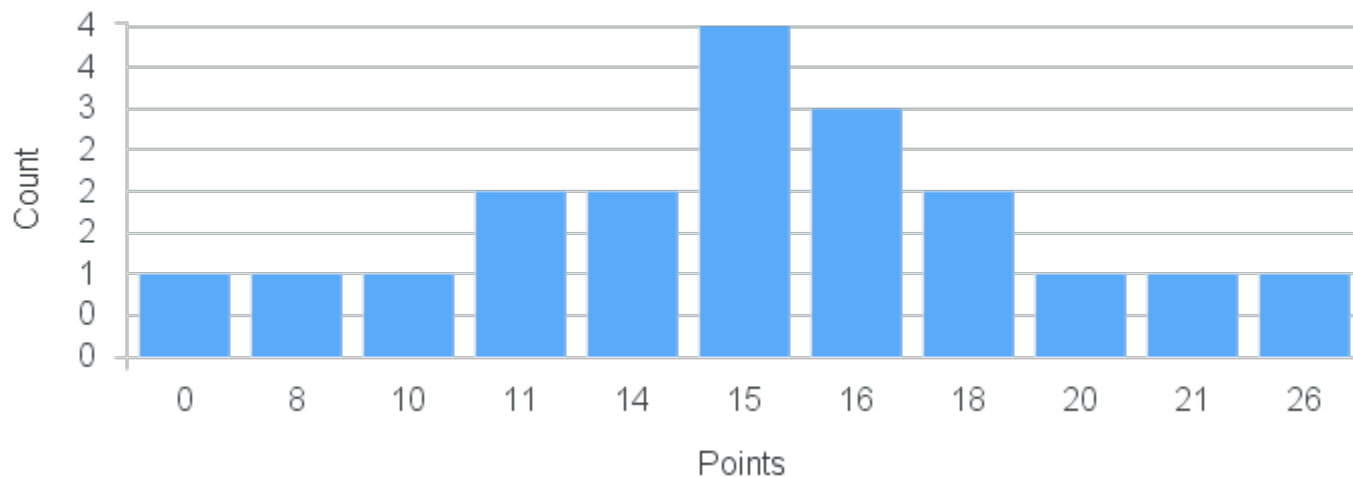

Course Point Distribution for Fall 2020

CRN: 12175

Course ID: CH107 Cross List:
2211

Limit: 32

General Chemistry I

Demand: 19

Waitlisted: 0

Department: Chemistry &
Biochemistry

Term	Block(s)	CRN	Course ID	See Also	Course Limit	Course Demand	Count	Points
Fall 2020	2	12175	CH107 2211		32	19	1	26
Fall 2020	2	12175	CH107 2211		32	19	1	21
Fall 2020	2	12175	CH107 2211		32	19	1	20
Fall 2020	2	12175	CH107 2211		32	19	2	18
Fall 2020	2	12175	CH107 2211		32	19	3	16
Fall 2020	2	12175	CH107 2211		32	19	4	15
Fall 2020	2	12175	CH107 2211		32	19	2	14
Fall 2020	2	12175	CH107 2211		32	19	2	11
Fall 2020	2	12175	CH107 2211		32	19	1	10
Fall 2020	2	12175	CH107 2211		32	19	1	8
Fall 2020	2	12175	CH107 2211		32	19	1	0