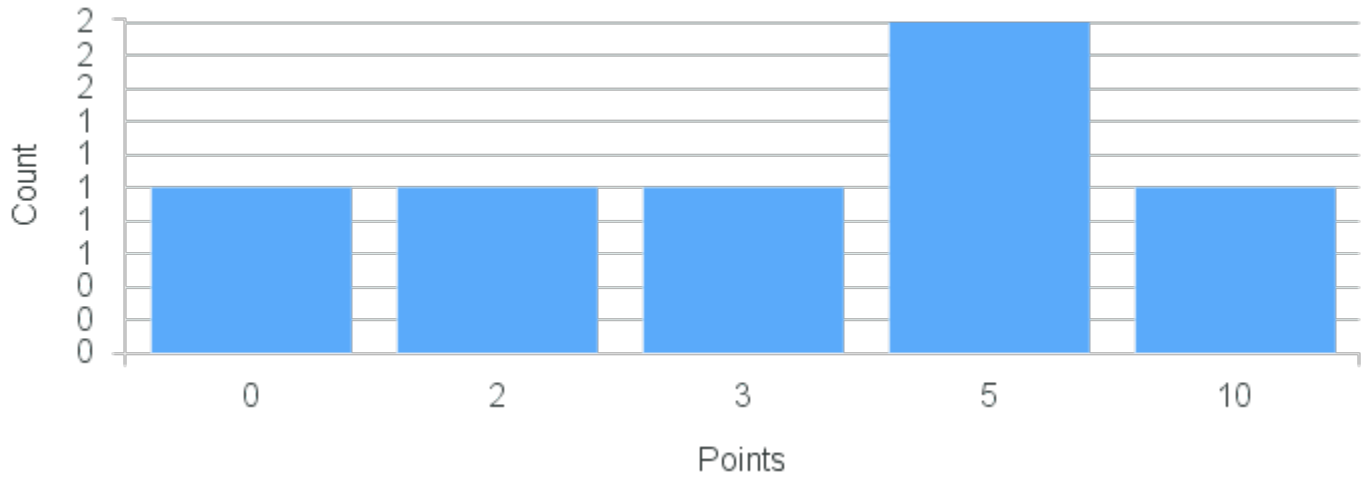

# Course Point Distribution for Fall 2020

CRN: 12879

Course ID: MA201 Cross List:  
3311

Limit: 25

Foundations of Discrete Mathematics

Demand: 6  
Waitlisted: 0

Department: Mathematics &  
Computer Science

Term	Block(s)	CRN	Course ID	See Also	Course Limit	Course Demand	Count	Points
Fall 2020	3	12879	MA201 3311		25	6	1	10
Fall 2020	3	12879	MA201 3311		25	6	2	5
Fall 2020	3	12879	MA201 3311		25	6	1	3
Fall 2020	3	12879	MA201 3311		25	6	1	2
Fall 2020	3	12879	MA201 3311		25	6	1	0