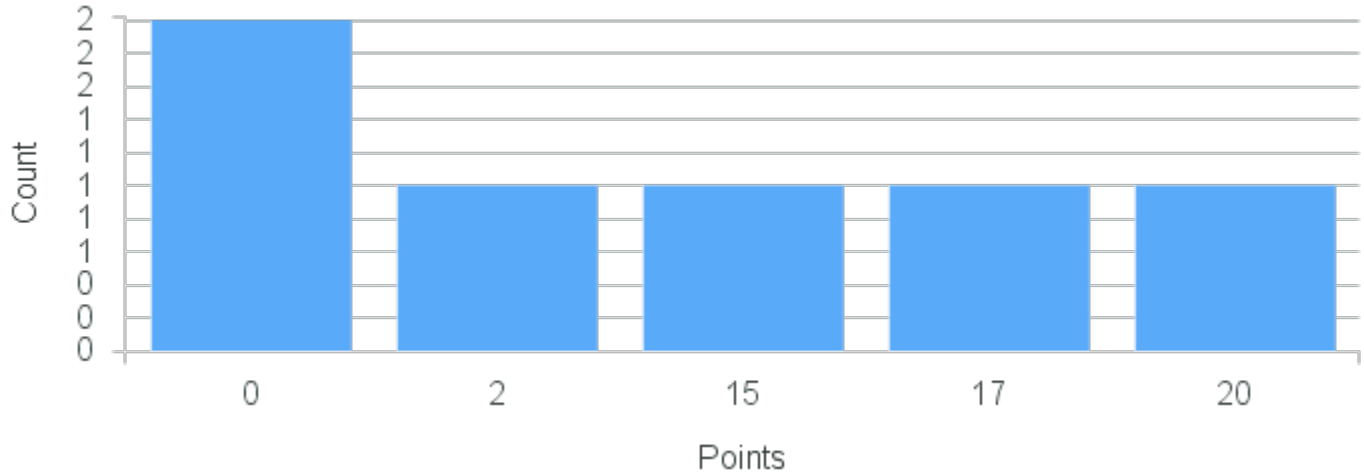

Course Point Distribution for Fall 2020

CRN: 12572

Course ID: SW200
Cross List:
2231

Limit: 25

Topics in Southwest Studies: Chicana and Latina Studies

Demand: 6

Waitlisted: 0

Department: Southwest Studies

Term	Block(s)	CRN	Course ID	See Also	Course Limit	Course Demand	Count	Points
Fall 2020	2	12572	SW200 2231		25	6	1	20
Fall 2020	2	12572	SW200 2231		25	6	1	17
Fall 2020	2	12572	SW200 2231		25	6	1	15
Fall 2020	2	12572	SW200 2231		25	6	1	2
Fall 2020	2	12572	SW200 2231		25	6	2	0