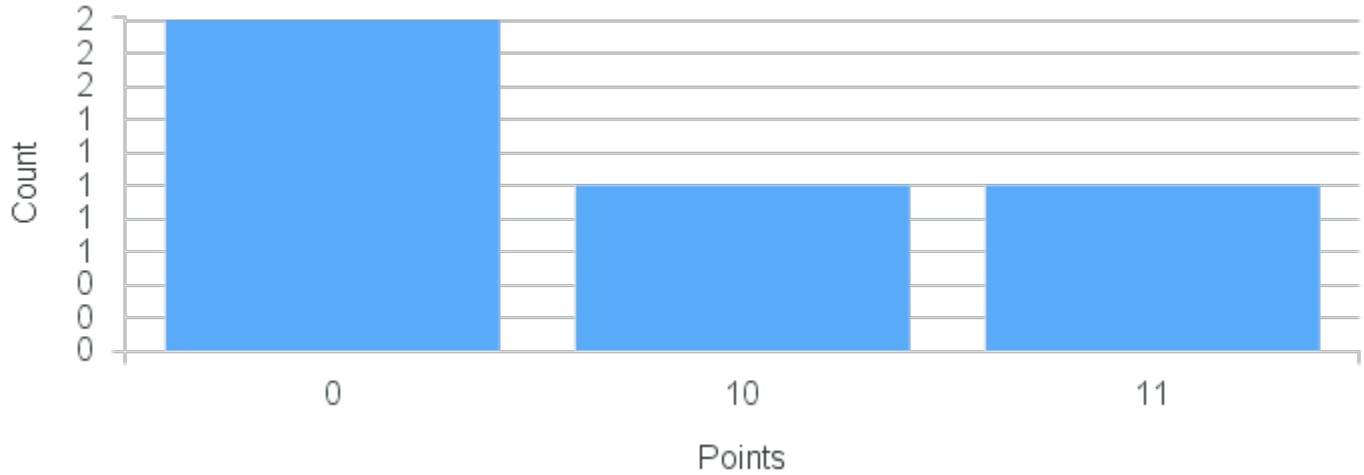

Course Point Distribution for Fall 2020

CRN: 12174

Course ID: EN282 Cross List:
3311

Limit: 16

Beginning Poetry Writing

Demand: 4

Waitlisted: 0

Department: English

Term	Block(s)	CRN	Course ID	See Also	Course Limit	Course Demand	Count	Points
Fall 2020	3	12174	EN282 3311		16	4	1	11
Fall 2020	3	12174	EN282 3311		16	4	1	10
Fall 2020	3	12174	EN282 3311		16	4	2	0