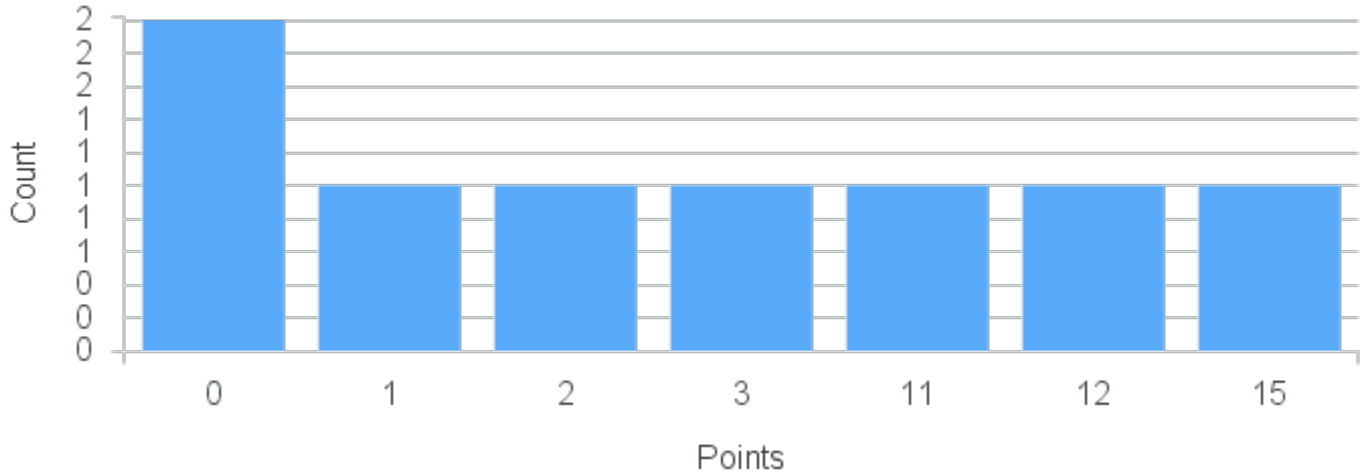

# Course Point Distribution for Fall 2020

CRN: 12536

Course ID: AN208 Cross List:  
4421

Limit: 25

Topics in Anthropology: Collapse and Sustainability

Demand: 8

Waitlisted: 0

Department: Anthropology