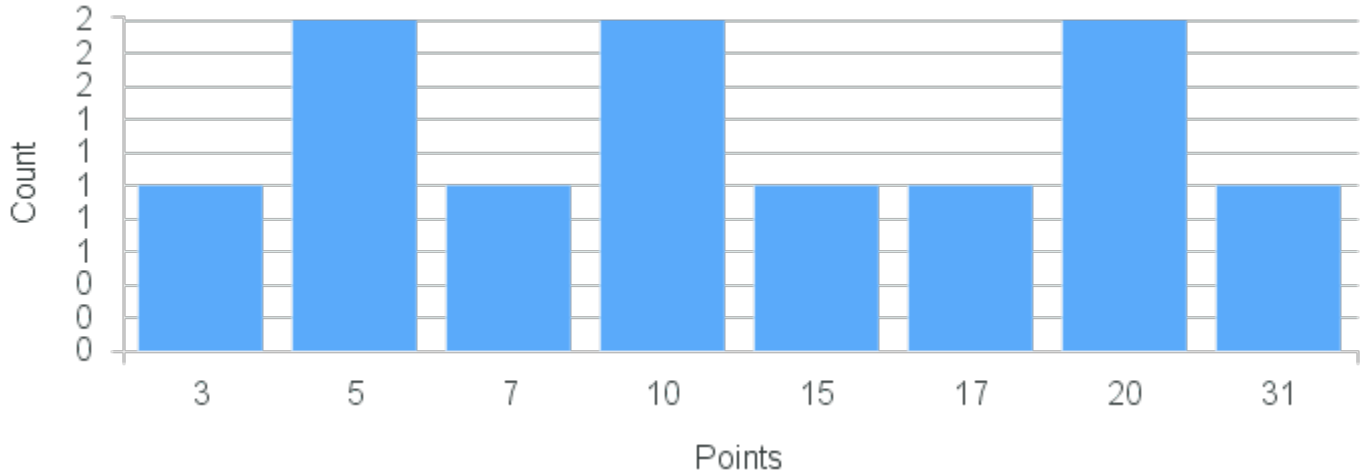

# Course Point Distribution for Fall 2020

CRN: 12353

Course ID: MA315 Cross List:  
1111

Limit: 25

Ordinary Differential Equations

Demand: 11

Waitlisted: 0

Department: Mathematics &  
Computer Science