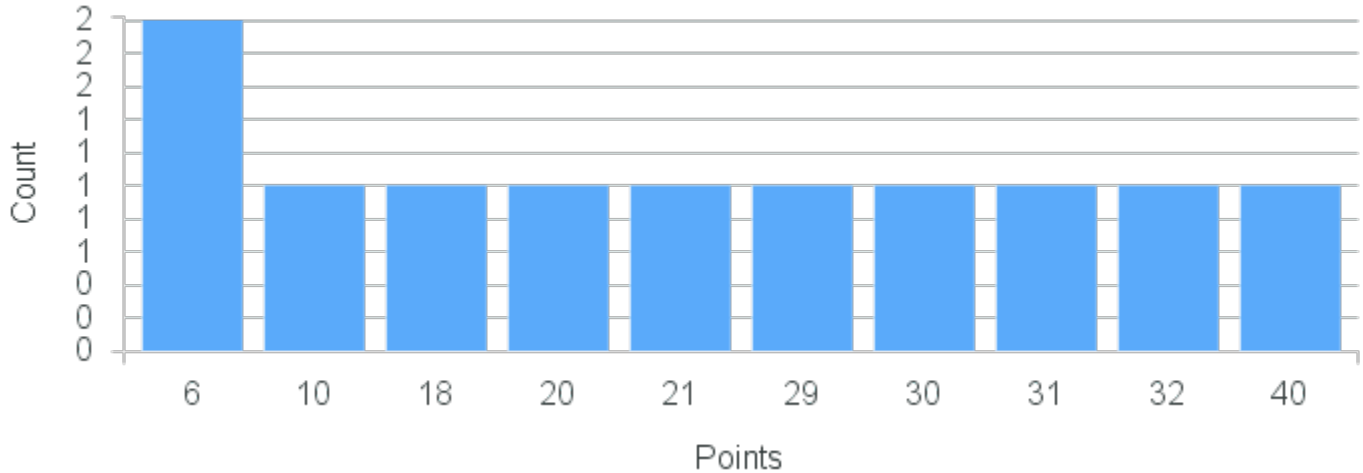

# Course Point Distribution for Fall 2020

CRN: 12831

Course ID: AS218 Cross List:  
3311

Limit: 12

Topics in Sculpture

Demand: 11

Waitlisted: 0

Department: Art