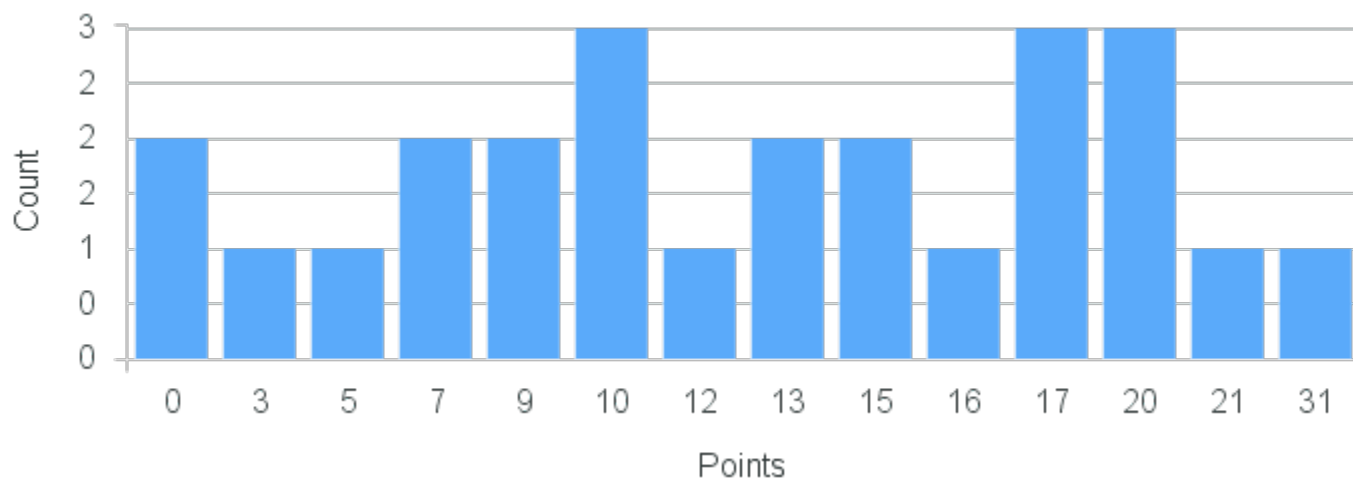

Course Point Distribution for Fall 2020

CRN: 12179

Course ID: CH251 Cross List:
2211

Limit: 24

Reactions of Organic Molecules

Demand: 25

Waitlisted: 1

Department: Chemistry &
Biochemistry

Min Points: 0

Term	Block(s)	CRN	Course ID	See Also	Course Limit	Course Demand	Count	Points
Fall 2020	2	12179	CH251 2211		24	25	1	31
Fall 2020	2	12179	CH251 2211		24	25	1	21
Fall 2020	2	12179	CH251 2211		24	25	3	20
Fall 2020	2	12179	CH251 2211		24	25	3	17
Fall 2020	2	12179	CH251 2211		24	25	1	16
Fall 2020	2	12179	CH251 2211		24	25	2	15
Fall 2020	2	12179	CH251 2211		24	25	2	13
Fall 2020	2	12179	CH251 2211		24	25	1	12
Fall 2020	2	12179	CH251 2211		24	25	3	10
Fall 2020	2	12179	CH251 2211		24	25	2	9
Fall 2020	2	12179	CH251 2211		24	25	2	7
Fall 2020	2	12179	CH251 2211		24	25	1	5
Fall 2020	2	12179	CH251 2211		24	25	1	3