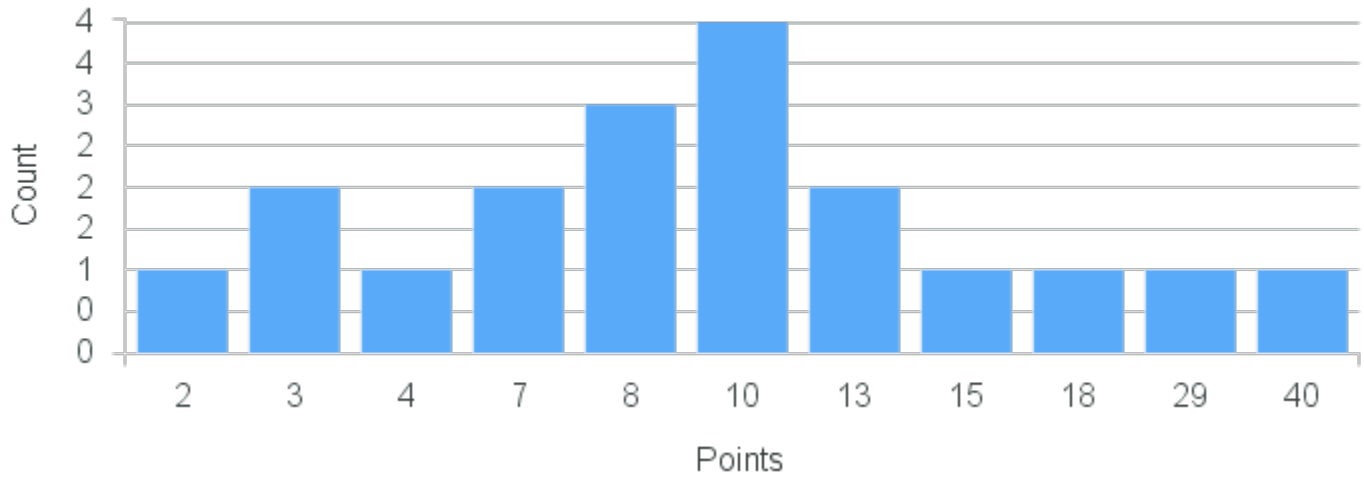

# Course Point Distribution for Fall 2020

CRN: 12056

Course ID: BE280 Cross List:  
3311

Limit: 24

Population Genetics

Demand: 19

Waitlisted: 0

Department: Organismal Biology  
& Ecology