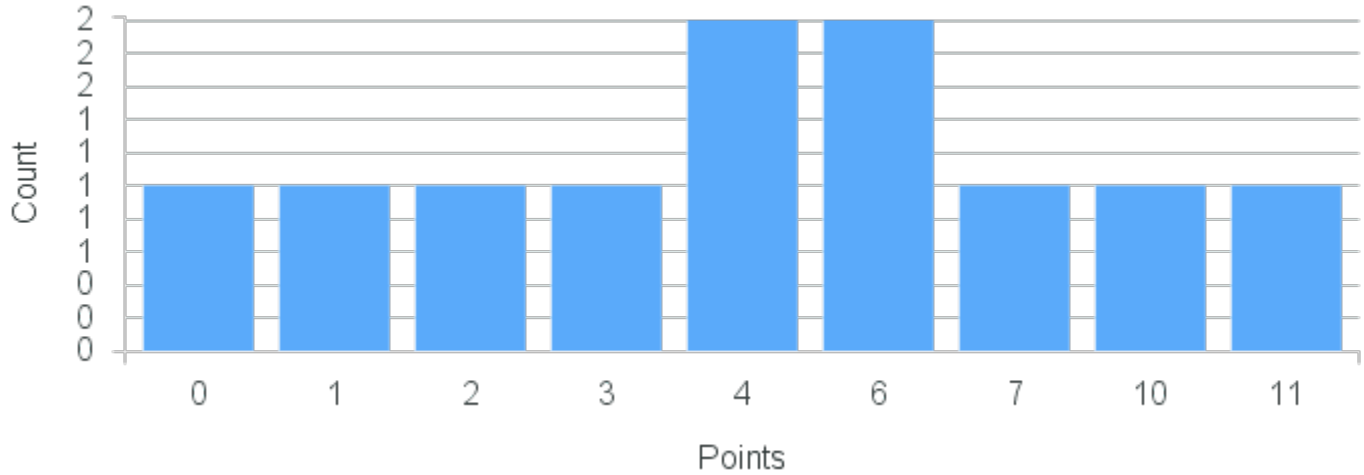

# Course Point Distribution for Fall 2020

CRN: 12800

Course ID: MB405 Cross List:  
3311

Limit: 25

Stem Cell Biology

Demand: 11

Waitlisted: 0

Department: Molecular Biology