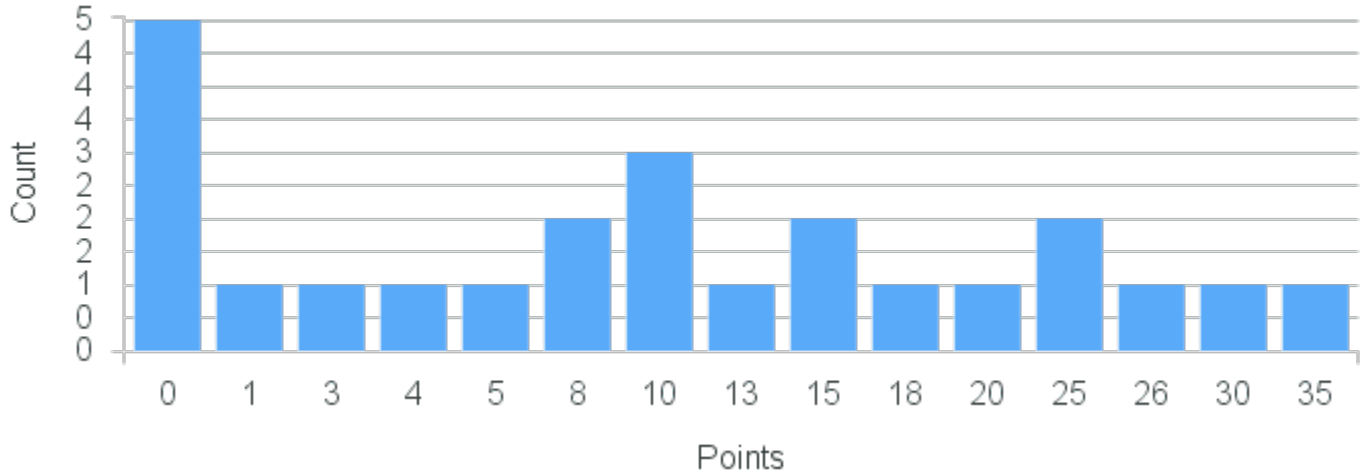

Course Point Distribution for Fall 2020

CRN: 12229

Course ID: RE170 Cross List: PA170 3311
3311

Limit: 25

Buddhism

Demand: 24

Waitlisted: 0

Department: Religion

Term	Block(s)	CRN	Course ID	See Also	Course Limit	Course Demand	Count	Points
Fall 2020	3	12229	RE170 3311	PA170 3311	25	24	1	35
Fall 2020	3	12229	RE170 3311	PA170 3311	25	24	1	30
Fall 2020	3	12229	RE170 3311	PA170 3311	25	24	1	26
Fall 2020	3	12229	RE170 3311	PA170 3311	25	24	2	25
Fall 2020	3	12229	RE170 3311	PA170 3311	25	24	1	20
Fall 2020	3	12229	RE170 3311	PA170 3311	25	24	1	18
Fall 2020	3	12229	RE170 3311	PA170 3311	25	24	2	15
Fall 2020	3	12229	RE170 3311	PA170 3311	25	24	1	13
Fall 2020	3	12229	RE170 3311	PA170 3311	25	24	3	10
Fall 2020	3	12229	RE170 3311	PA170 3311	25	24	2	8
Fall 2020	3	12229	RE170 3311	PA170 3311	25	24	1	5
Fall 2020	3	12229	RE170 3311	PA170 3311	25	24	1	4
Fall 2020	3	12229	RE170 3311	PA170 3311	25	24	1	3
Fall 2020	3	12229	RE170 3311	PA170 3311	25	24	1	1