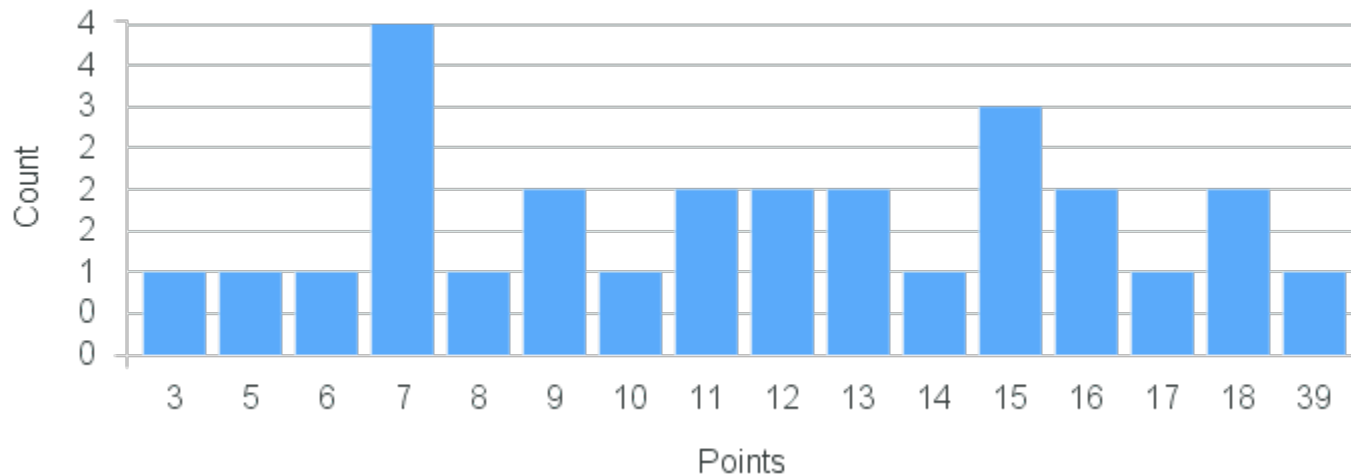

Course Point Distribution for Fall 2020

CRN: 12787

Course ID: MB131 Cross List:
2211

Limit: 24

Introduction to Molecular and Cellular Biology

Demand: 27

Waitlisted: 3

Department: Molecular Biology

Min Points: 7

Term	Block(s)	CRN	Course ID	See Also	Course Limit	Course Demand	Count	Points
Fall 2020	2	12787	MB131 2211		24	27	1	39
Fall 2020	2	12787	MB131 2211		24	27	2	18
Fall 2020	2	12787	MB131 2211		24	27	1	17
Fall 2020	2	12787	MB131 2211		24	27	2	16
Fall 2020	2	12787	MB131 2211		24	27	3	15
Fall 2020	2	12787	MB131 2211		24	27	1	14
Fall 2020	2	12787	MB131 2211		24	27	2	13
Fall 2020	2	12787	MB131 2211		24	27	2	12
Fall 2020	2	12787	MB131 2211		24	27	2	11
Fall 2020	2	12787	MB131 2211		24	27	1	10
Fall 2020	2	12787	MB131 2211		24	27	2	9
Fall 2020	2	12787	MB131 2211		24	27	1	8
Fall 2020	2	12787	MB131 2211		24	27	4	7
Fall 2020	2	12787	MB131 2211		24	27	1	6