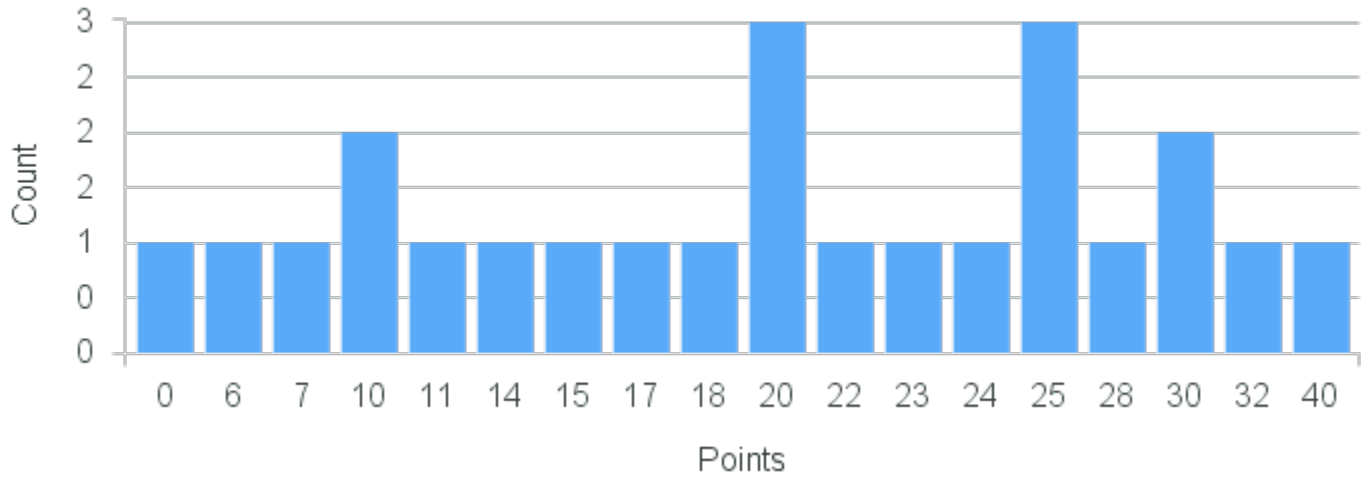

Course Point Distribution for Fall 2020

CRN: 12026

Course ID: HK204 Cross List:
3311

Limit: 20

Introduction to Human Anatomy

Demand: 24

Waitlisted: 4

Department: Human Biology and
Kinesiology

Min Points: 10

Term	Block(s)	CRN	Course ID	See Also	Course Limit	Course Demand	Count	Points
Fall 2020	3	12026	HK204 3311		20	24	1	40
Fall 2020	3	12026	HK204 3311		20	24	1	32
Fall 2020	3	12026	HK204 3311		20	24	2	30
Fall 2020	3	12026	HK204 3311		20	24	1	28
Fall 2020	3	12026	HK204 3311		20	24	3	25
Fall 2020	3	12026	HK204 3311		20	24	1	24
Fall 2020	3	12026	HK204 3311		20	24	1	23
Fall 2020	3	12026	HK204 3311		20	24	1	22
Fall 2020	3	12026	HK204 3311		20	24	3	20
Fall 2020	3	12026	HK204 3311		20	24	1	18
Fall 2020	3	12026	HK204 3311		20	24	1	17
Fall 2020	3	12026	HK204 3311		20	24	1	15
Fall 2020	3	12026	HK204 3311		20	24	1	14