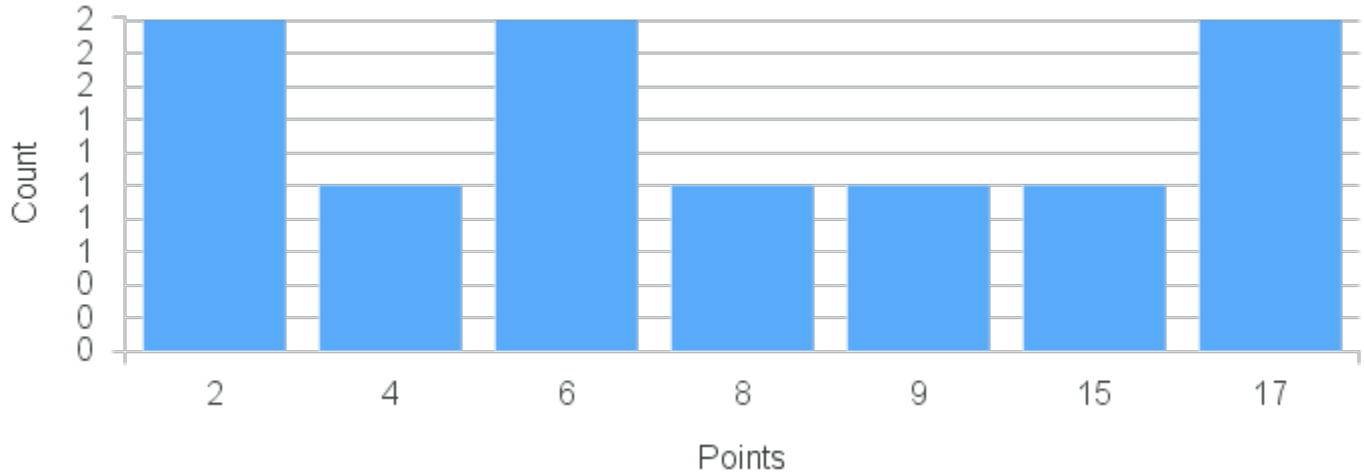

# Course Point Distribution for Fall 2020

CRN: 12368

Course ID: EV145 Cross List:  
1111

Limit: 25

Environment and Society

Demand: 10

Waitlisted: 0

Department: Environmental  
Science