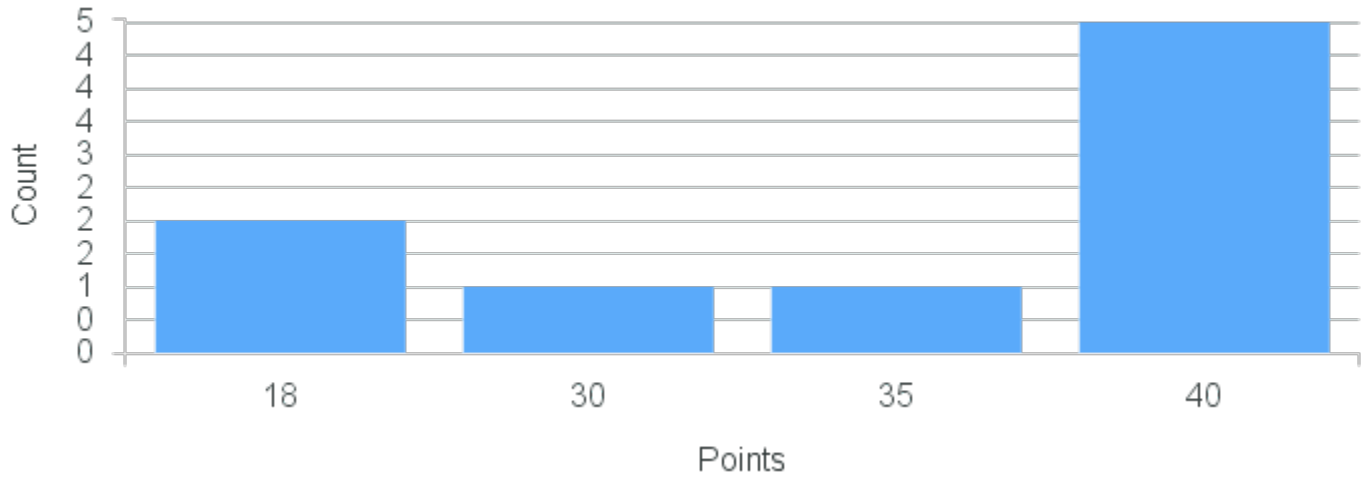

Course Point Distribution for Fall 2020

CRN: 12322

Course ID: FM302 Cross List:
1111

Limit: 12

Advanced Filmmaking

Demand: 9

Waitlisted: 0

Department: Film and Media
Studies

Term	Block(s)	CRN	Course ID	See Also	Course Limit	Course Demand	Count	Points
Fall 2020	1	12322	FM302 1111		12	9	5	40
Fall 2020	1	12322	FM302 1111		12	9	1	35
Fall 2020	1	12322	FM302 1111		12	9	1	30
Fall 2020	1	12322	FM302 1111		12	9	2	18