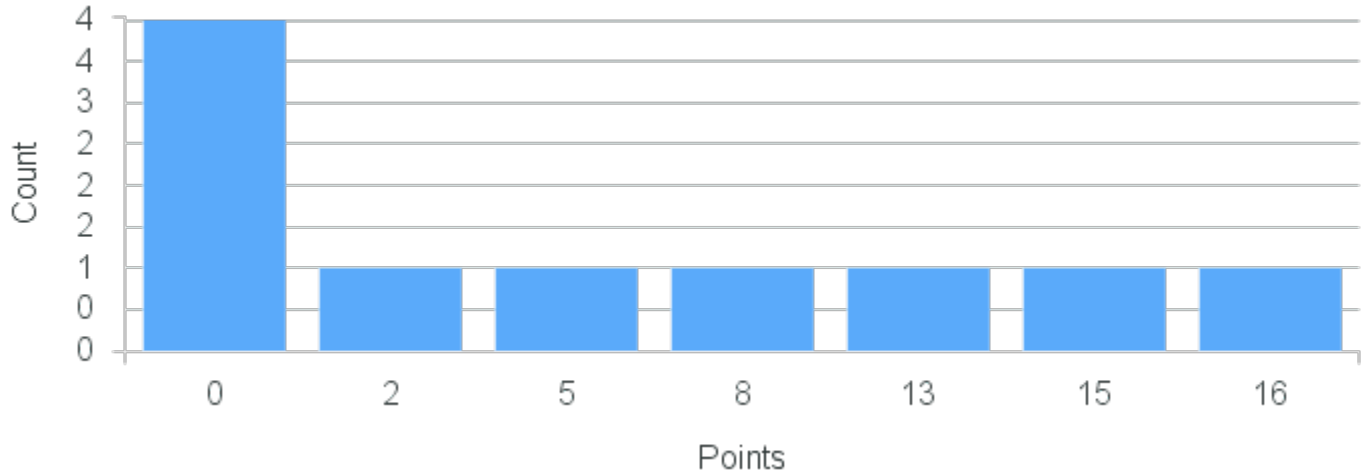

Course Point Distribution for Fall 2020

CRN: 12875

Course ID: FM310 Cross List:
4411

Limit: 12

Advanced Topics in Filmmaking: Visual Design

Demand: 10

Waitlisted: 0

Department: Film and Media
Studies

Term	Block(s)	CRN	Course ID	See Also	Course Limit	Course Demand	Count	Points
Fall 2020	4	12875	FM310 4411		12	10	1	16
Fall 2020	4	12875	FM310 4411		12	10	1	15
Fall 2020	4	12875	FM310 4411		12	10	1	13
Fall 2020	4	12875	FM310 4411		12	10	1	8
Fall 2020	4	12875	FM310 4411		12	10	1	5
Fall 2020	4	12875	FM310 4411		12	10	1	2
Fall 2020	4	12875	FM310 4411		12	10	4	0