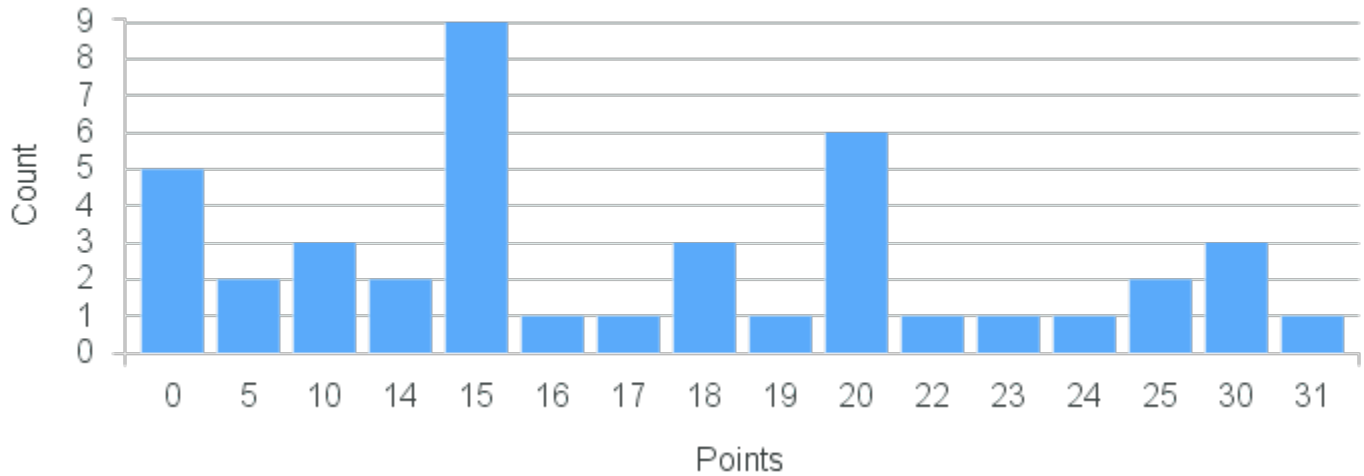

Course Point Distribution for Fall 2020

CRN: 12720

Course ID: PC133 Cross List:
1111

Limit: 32

Astronomy

Demand: 42
Waitlisted: 10

Department: Physics

Min Points: 14

Term	Block(s)	CRN	Course ID	See Also	Course Limit	Course Demand	Count	Points
Fall 2020	1	12720	PC133 1111		32	42	1	31
Fall 2020	1	12720	PC133 1111		32	42	3	30
Fall 2020	1	12720	PC133 1111		32	42	2	25
Fall 2020	1	12720	PC133 1111		32	42	1	24
Fall 2020	1	12720	PC133 1111		32	42	1	23
Fall 2020	1	12720	PC133 1111		32	42	1	22
Fall 2020	1	12720	PC133 1111		32	42	6	20
Fall 2020	1	12720	PC133 1111		32	42	1	19
Fall 2020	1	12720	PC133 1111		32	42	3	18
Fall 2020	1	12720	PC133 1111		32	42	1	17
Fall 2020	1	12720	PC133 1111		32	42	1	16
Fall 2020	1	12720	PC133 1111		32	42	9	15
Fall 2020	1	12720	PC133 1111		32	42	2	14
Fall 2020	1	12720	PC133 1111		32	42	3	10