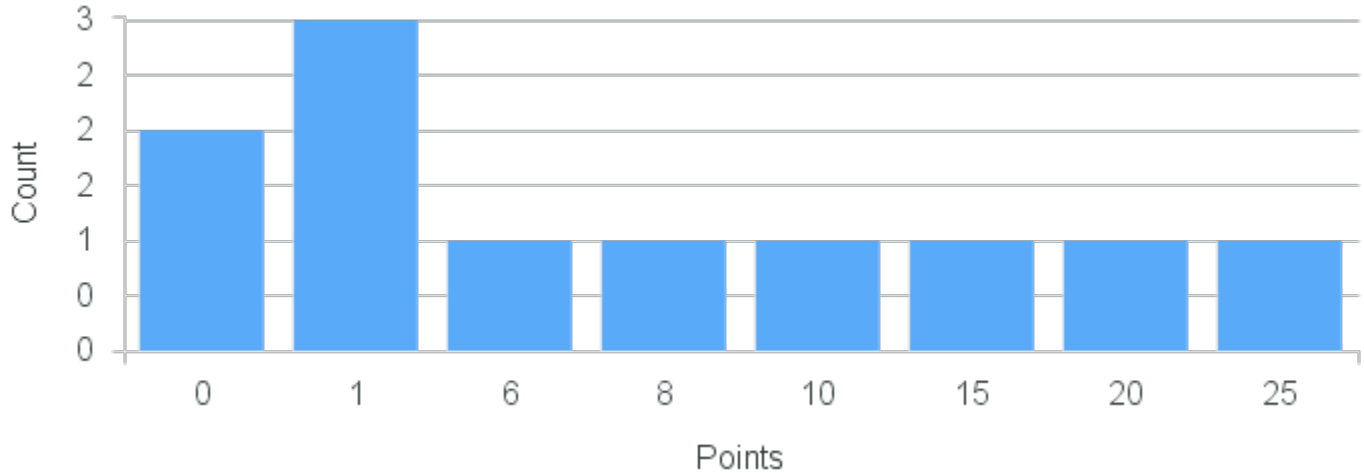

Course Point Distribution for Fall 2020

CRN: 12603

Course ID: SO324 Cross List:
1111

Limit: 25

Urban Sociology

Demand: 11

Waitlisted: 0

Department: Sociology

Term	Block(s)	CRN	Course ID	See Also	Course Limit	Course Demand	Count	Points
Fall 2020	1	12603	SO324 1111		25	11	1	25
Fall 2020	1	12603	SO324 1111		25	11	1	20
Fall 2020	1	12603	SO324 1111		25	11	1	15
Fall 2020	1	12603	SO324 1111		25	11	1	10
Fall 2020	1	12603	SO324 1111		25	11	1	8
Fall 2020	1	12603	SO324 1111		25	11	1	6
Fall 2020	1	12603	SO324 1111		25	11	3	1
Fall 2020	1	12603	SO324 1111		25	11	2	0