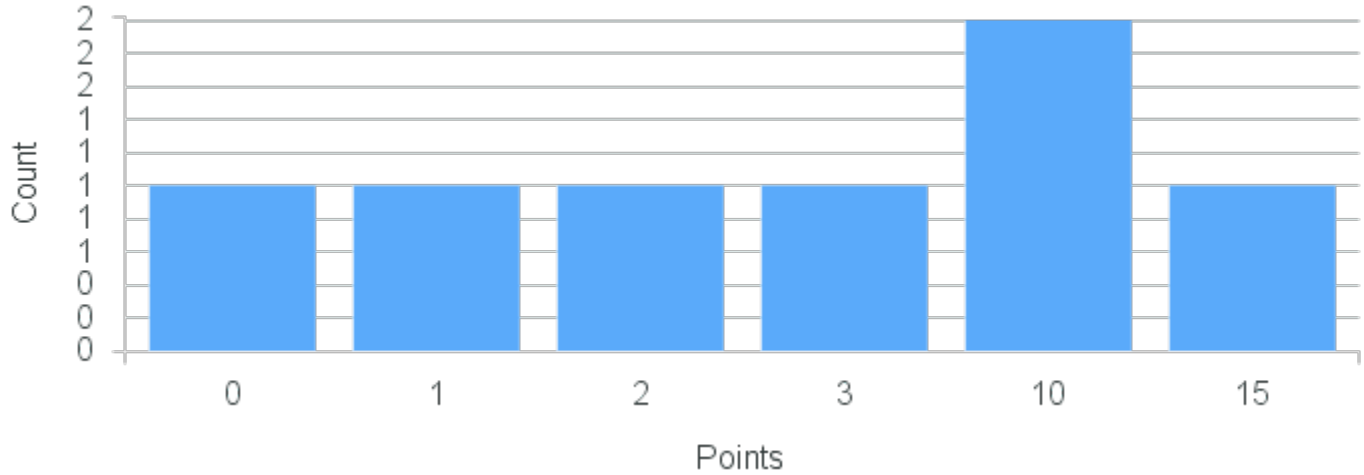

# Course Point Distribution for Fall 2020

CRN: 12023

Course ID: HY274 Cross List:  
3311

Limit: 25

The Medieval Imaginary

Demand: 7  
Waitlisted: 0

Department: History

Term	Block(s)	CRN	Course ID	See Also	Course Limit	Course Demand	Count	Points
Fall 2020	3	12023	HY274 3311		25	7	1	15
Fall 2020	3	12023	HY274 3311		25	7	2	10
Fall 2020	3	12023	HY274 3311		25	7	1	3
Fall 2020	3	12023	HY274 3311		25	7	1	2
Fall 2020	3	12023	HY274 3311		25	7	1	1
Fall 2020	3	12023	HY274 3311		25	7	1	0