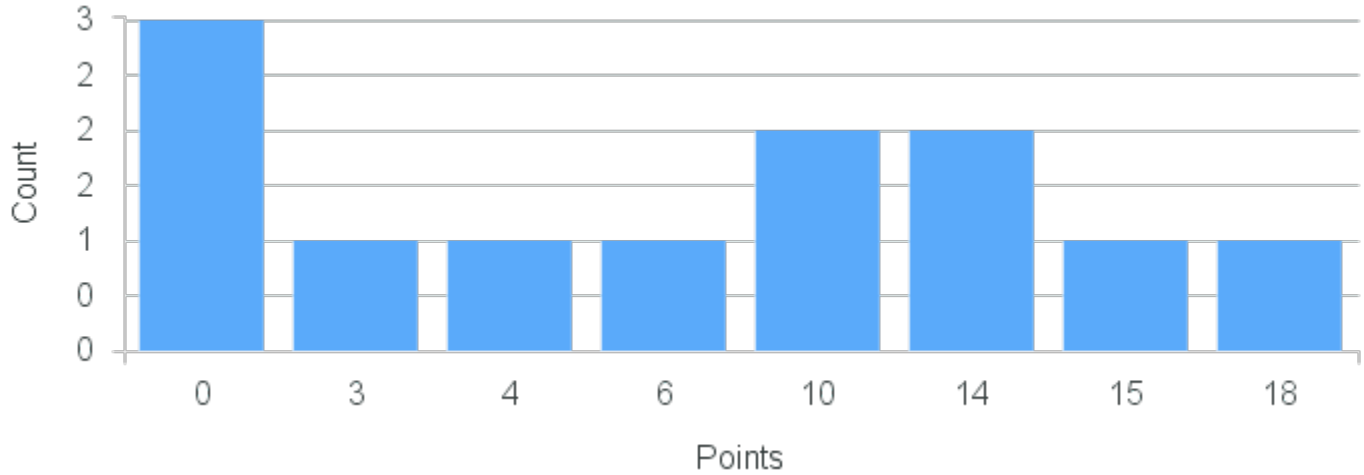

# Course Point Distribution for Fall 2020

CRN: 12159

Course ID: EN225 Cross List:  
4411

Limit: 25

Introduction to Shakespeare

Demand: 12

Waitlisted: 0

Department: English