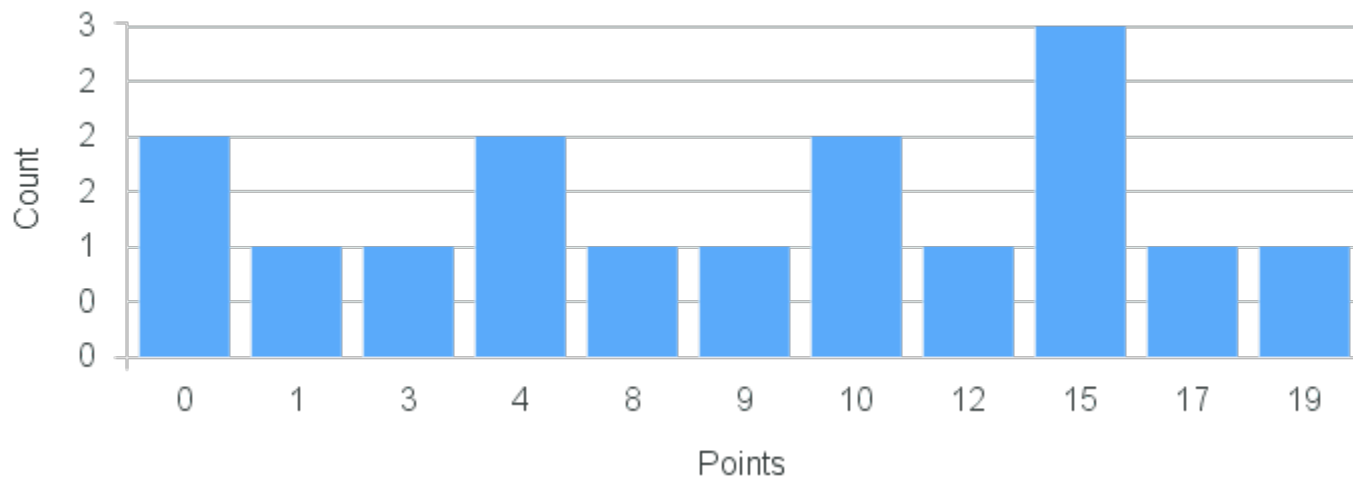

## Course Point Distribution for Fall 2020

CRN: 12724

Course ID: PC242 Cross List:  
2211

Limit: 32

Physics for the Physical Sciences II: Electricity & Magnetism

Demand: 16

Waitlisted: 0

Department: Physics