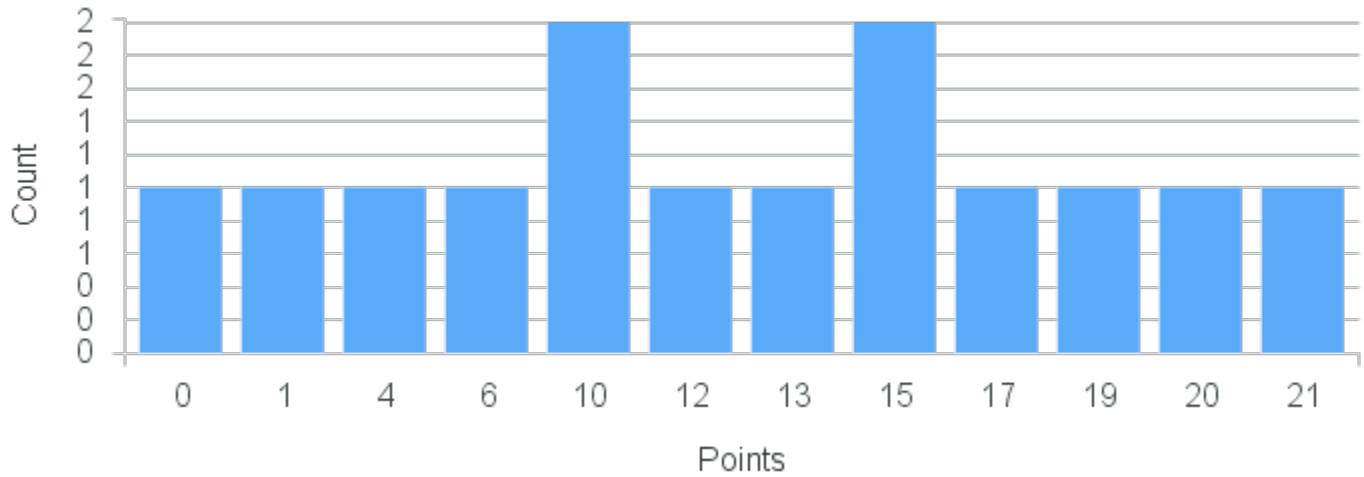

# Course Point Distribution for Fall 2020

CRN: 12037

Course ID: HK321 Cross List:  
4411

Limit: 15

Human Physiology

Demand: 14

Waitlisted: 0

Department: Human Biology and  
Kinesiology