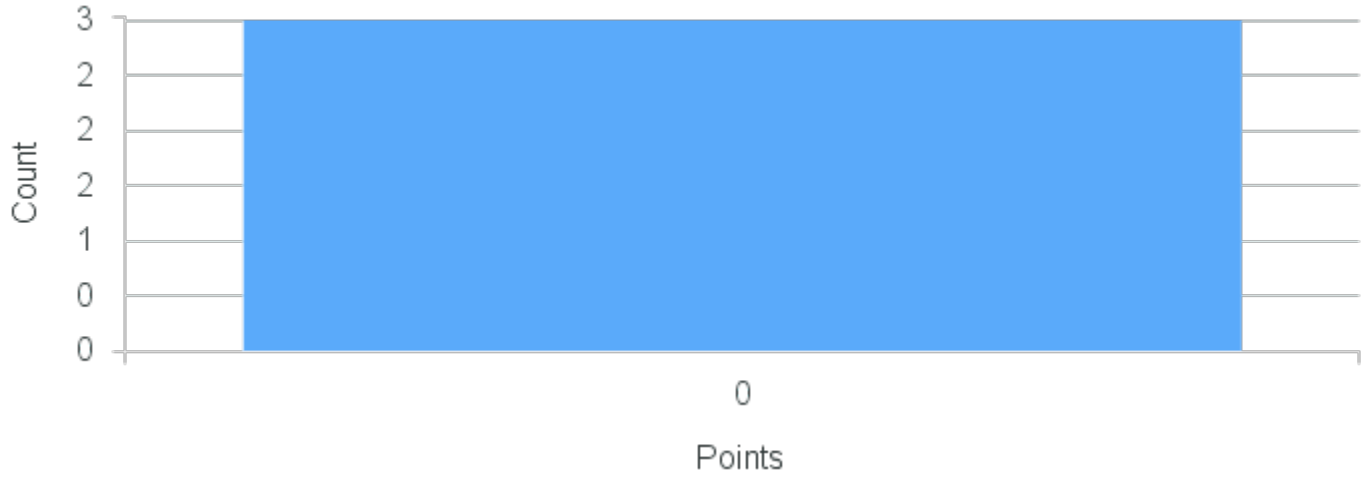

# Course Point Distribution for Fall 2020

CRN: 12705

Course ID: PG307 Cross List:  
1111

Limit: 25

Lusophone Language and Cultures (Brazil)

Demand: 3

Waitlisted: 0

Department: Spanish &  
Portuguese