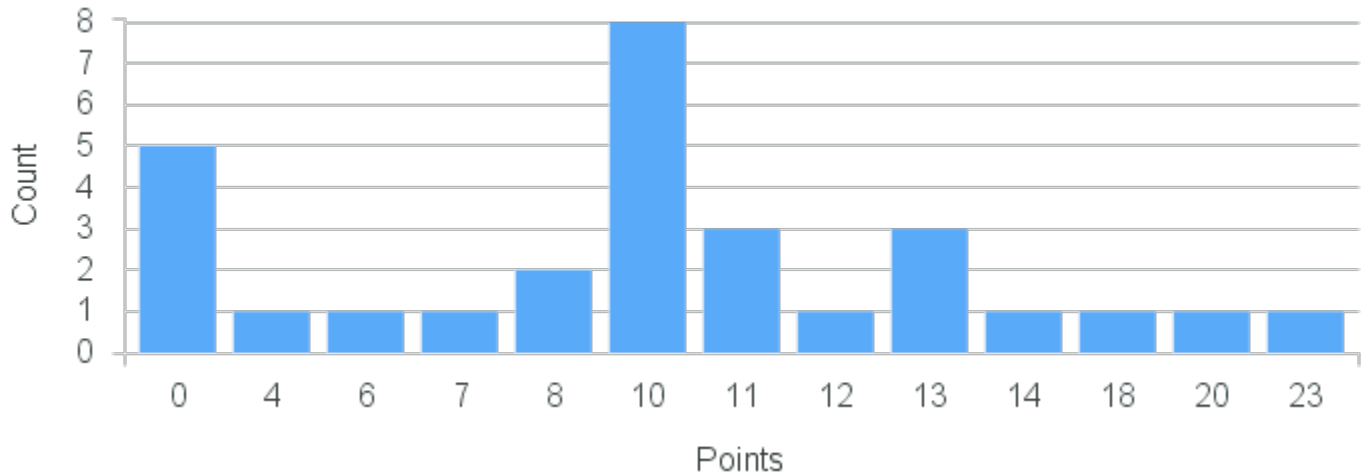

Course Point Distribution for Fall 2020

CRN: 12647

Course ID: PS200 Cross List:
2211

Limit: 25

United States Politics and Government

Demand: 29

Waitlisted: 4

Department: Political Science

Min Points: 0

Term	Block(s)	CRN	Course ID	See Also	Course Limit	Course Demand	Count	Points
Fall 2020	2	12647	PS200 2211		25	29	1	23
Fall 2020	2	12647	PS200 2211		25	29	1	20
Fall 2020	2	12647	PS200 2211		25	29	1	18
Fall 2020	2	12647	PS200 2211		25	29	1	14
Fall 2020	2	12647	PS200 2211		25	29	3	13
Fall 2020	2	12647	PS200 2211		25	29	1	12
Fall 2020	2	12647	PS200 2211		25	29	3	11
Fall 2020	2	12647	PS200 2211		25	29	8	10
Fall 2020	2	12647	PS200 2211		25	29	2	8
Fall 2020	2	12647	PS200 2211		25	29	1	7
Fall 2020	2	12647	PS200 2211		25	29	1	6
Fall 2020	2	12647	PS200 2211		25	29	1	4
Fall 2020	2	12647	PS200 2211		25	29	5	0