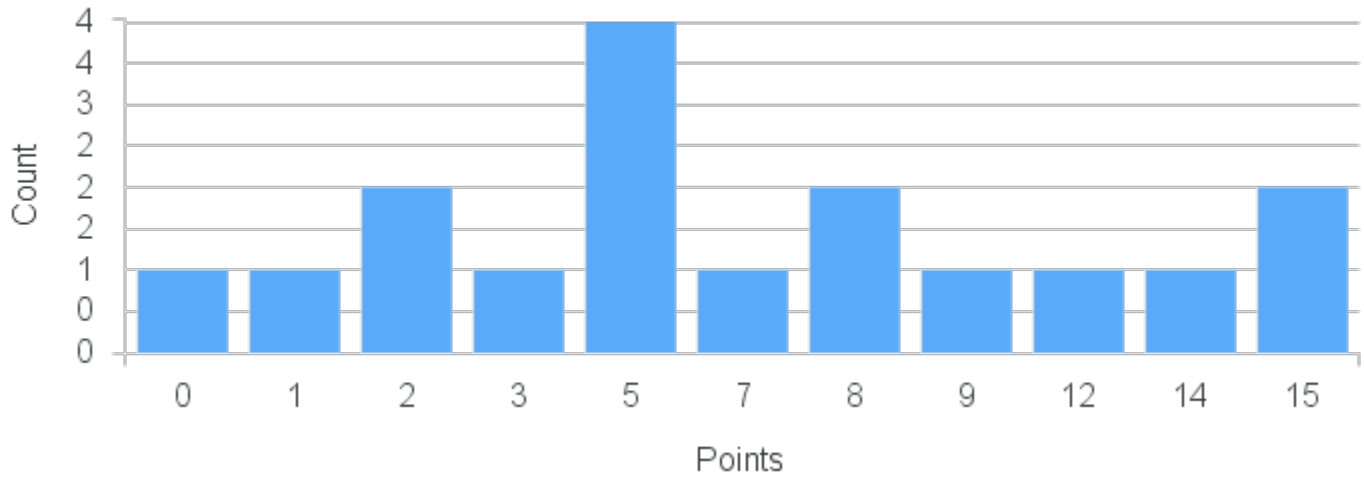

Course Point Distribution for Fall 2020

CRN: 12074

Course ID: BE308 Cross List:
4411

Limit: 14

Advanced Ecology

Demand: 17

Waitlisted: 3

Department: Organismal Biology
& Ecology

Min Points: 2

Term	Block(s)	CRN	Course ID	See Also	Course Limit	Course Demand	Count	Points
Fall 2020	4	12074	BE308 4411		14	17	2	15
Fall 2020	4	12074	BE308 4411		14	17	1	14
Fall 2020	4	12074	BE308 4411		14	17	1	12
Fall 2020	4	12074	BE308 4411		14	17	1	9
Fall 2020	4	12074	BE308 4411		14	17	2	8
Fall 2020	4	12074	BE308 4411		14	17	1	7
Fall 2020	4	12074	BE308 4411		14	17	4	5
Fall 2020	4	12074	BE308 4411		14	17	1	3
Fall 2020	4	12074	BE308 4411		14	17	2	2
Fall 2020	4	12074	BE308 4411		14	17	1	1
Fall 2020	4	12074	BE308 4411		14	17	1	0