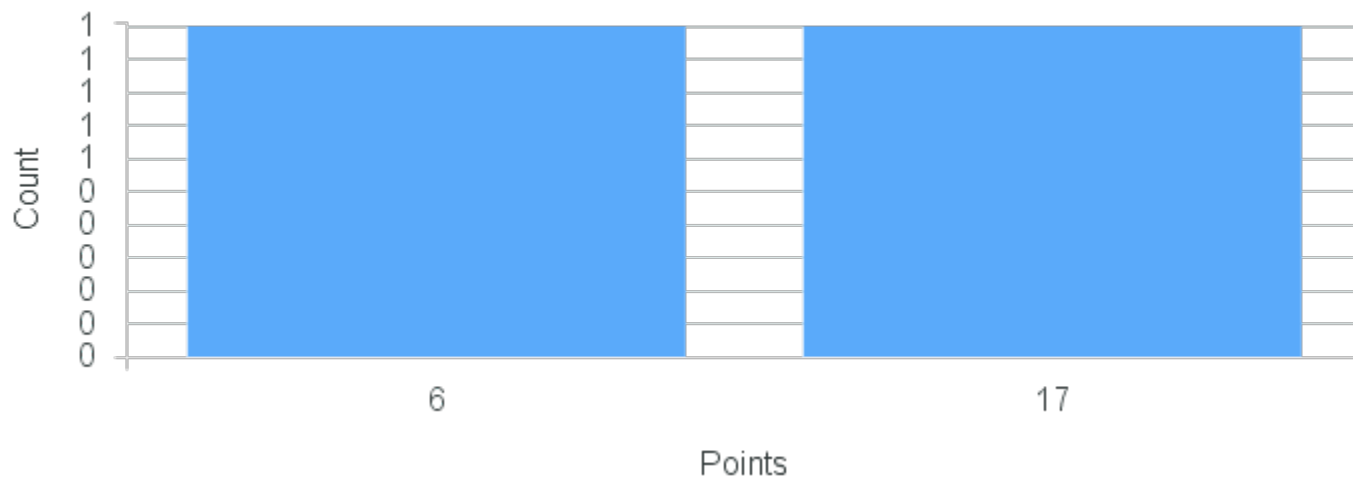

Course Point Distribution for Fall 2020

CRN: 12177

Course ID: CH382 Cross List:
2211

Limit: 16

Biochemistry I

Demand: 2

Waitlisted: 0

Department: Chemistry &
Biochemistry

Term	Block(s)	CRN	Course ID	See Also	Course Limit	Course Demand	Count	Points
Fall 2020	2	12177	CH382 2211		16	2	1	17
Fall 2020	2	12177	CH382 2211		16	2	1	6