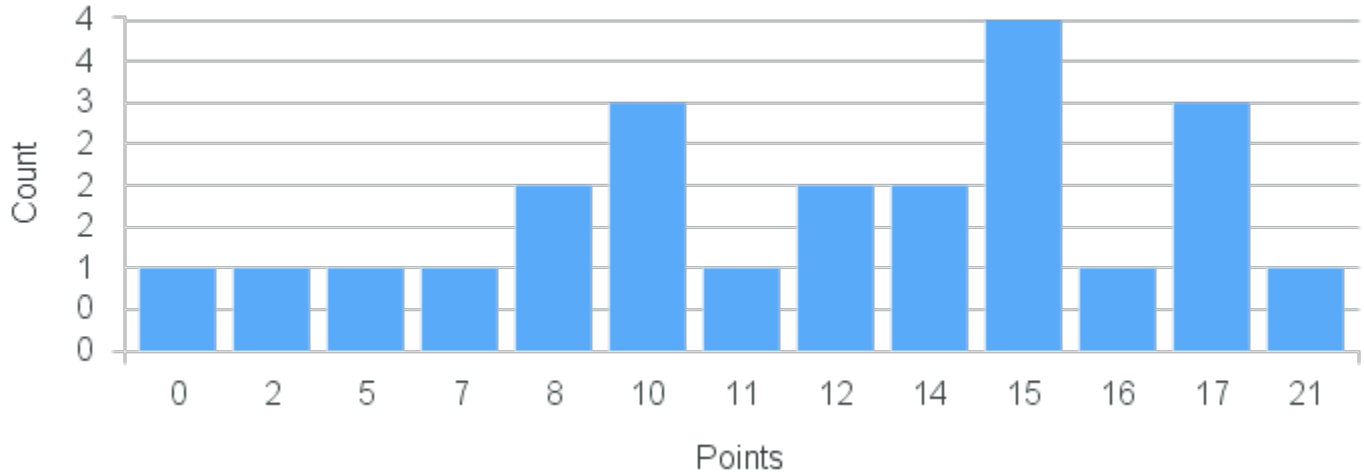

Course Point Distribution for Fall 2020

CRN: 12426

Course ID: EC301 Cross List:
4411

Limit: 25

Microeconomic Theory II

Demand: 23

Waitlisted: 0

Department: Economics &
Business

Term	Block(s)	CRN	Course ID	See Also	Course Limit	Course Demand	Count	Points
Fall 2020	4	12426	EC301 4411		25	23	1	21
Fall 2020	4	12426	EC301 4411		25	23	3	17
Fall 2020	4	12426	EC301 4411		25	23	1	16
Fall 2020	4	12426	EC301 4411		25	23	4	15
Fall 2020	4	12426	EC301 4411		25	23	2	14
Fall 2020	4	12426	EC301 4411		25	23	2	12
Fall 2020	4	12426	EC301 4411		25	23	1	11
Fall 2020	4	12426	EC301 4411		25	23	3	10
Fall 2020	4	12426	EC301 4411		25	23	2	8
Fall 2020	4	12426	EC301 4411		25	23	1	7
Fall 2020	4	12426	EC301 4411		25	23	1	5
Fall 2020	4	12426	EC301 4411		25	23	1	2
Fall 2020	4	12426	EC301 4411		25	23	1	0