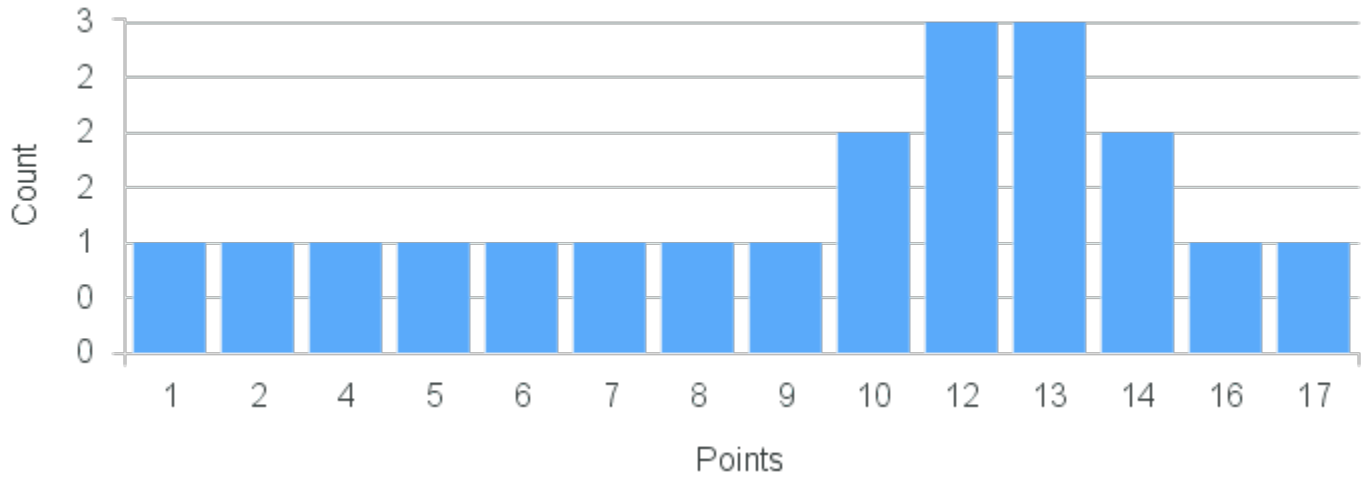

Course Point Distribution for Fall 2020

CRN: 12775

Course ID: GS216 Cross List:
1111

Limit: 16

Introduction to Journalism

Demand: 20

Waitlisted: 4

Department: Non-Departmental
Studies

Min Points: 6

Term	Block(s)	CRN	Course ID	See Also	Course Limit	Course Demand	Count	Points
Fall 2020	1	12775	GS216 1111		16	20	1	17
Fall 2020	1	12775	GS216 1111		16	20	1	16
Fall 2020	1	12775	GS216 1111		16	20	2	14
Fall 2020	1	12775	GS216 1111		16	20	3	13
Fall 2020	1	12775	GS216 1111		16	20	3	12
Fall 2020	1	12775	GS216 1111		16	20	2	10
Fall 2020	1	12775	GS216 1111		16	20	1	9
Fall 2020	1	12775	GS216 1111		16	20	1	8
Fall 2020	1	12775	GS216 1111		16	20	1	7
Fall 2020	1	12775	GS216 1111		16	20	1	6
Fall 2020	1	12775	GS216 1111		16	20	1	5
Fall 2020	1	12775	GS216 1111		16	20	1	4
Fall 2020	1	12775	GS216 1111		16	20	1	2