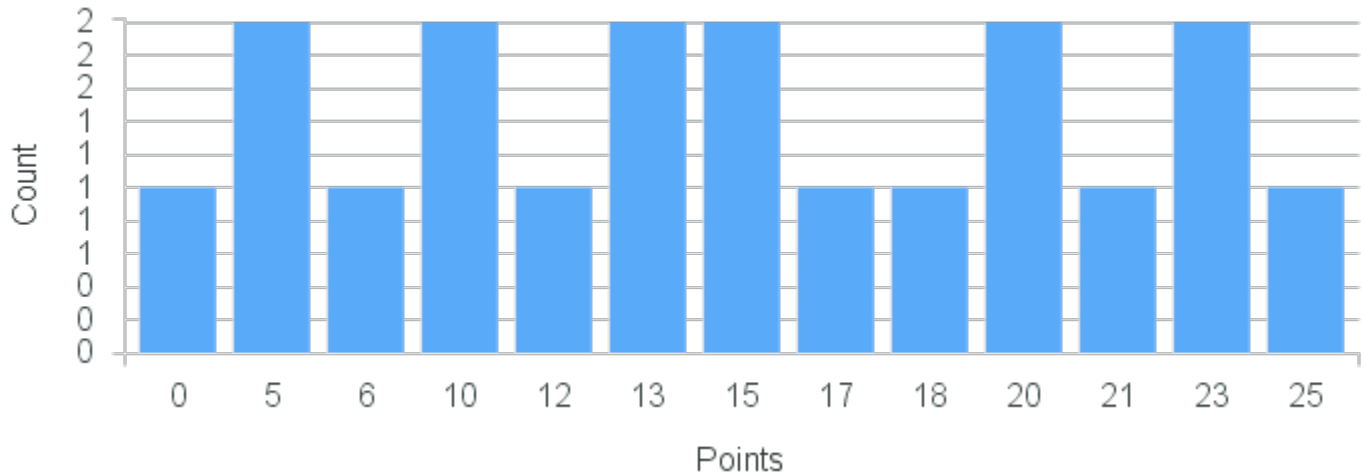

Course Point Distribution for Fall 2020

CRN: 12735

Course ID: PC261 Cross List:
4411

Limit: 12

Electronics I

Demand: 19

Waitlisted: 7

Department: Physics

Min Points: 13

Term	Block(s)	CRN	Course ID	See Also	Course Limit	Course Demand	Count	Points
Fall 2020	4	12735	PC261 4411		12	19	1	25
Fall 2020	4	12735	PC261 4411		12	19	2	23
Fall 2020	4	12735	PC261 4411		12	19	1	21
Fall 2020	4	12735	PC261 4411		12	19	2	20
Fall 2020	4	12735	PC261 4411		12	19	1	18
Fall 2020	4	12735	PC261 4411		12	19	1	17
Fall 2020	4	12735	PC261 4411		12	19	2	15
Fall 2020	4	12735	PC261 4411		12	19	2	13
Fall 2020	4	12735	PC261 4411		12	19	1	12
Fall 2020	4	12735	PC261 4411		12	19	2	10
Fall 2020	4	12735	PC261 4411		12	19	1	6
Fall 2020	4	12735	PC261 4411		12	19	2	5
Fall 2020	4	12735	PC261 4411		12	19	1	0