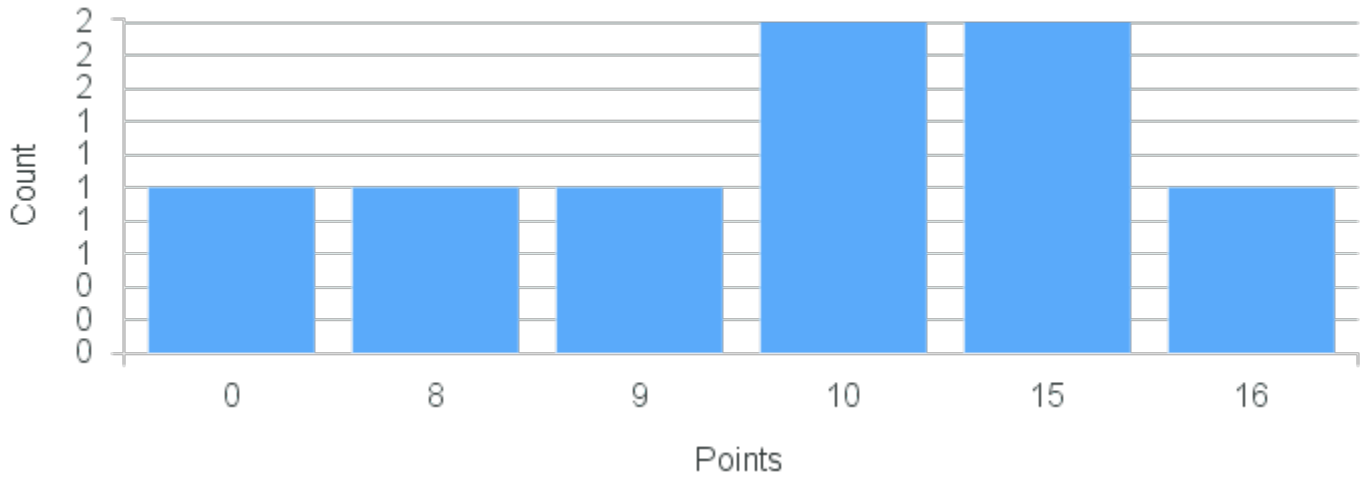

Course Point Distribution for Fall 2020

CRN: 12422

Course ID: EC302 Cross List:
3311

Limit: 25

Macroeconomic Theory II

Demand: 8

Waitlisted: 0

Department: Economics &
Business

Term	Block(s)	CRN	Course ID	See Also	Course Limit	Course Demand	Count	Points
Fall 2020	3	12422	EC302 3311		25	8	1	16
Fall 2020	3	12422	EC302 3311		25	8	2	15
Fall 2020	3	12422	EC302 3311		25	8	2	10
Fall 2020	3	12422	EC302 3311		25	8	1	9
Fall 2020	3	12422	EC302 3311		25	8	1	8
Fall 2020	3	12422	EC302 3311		25	8	1	0