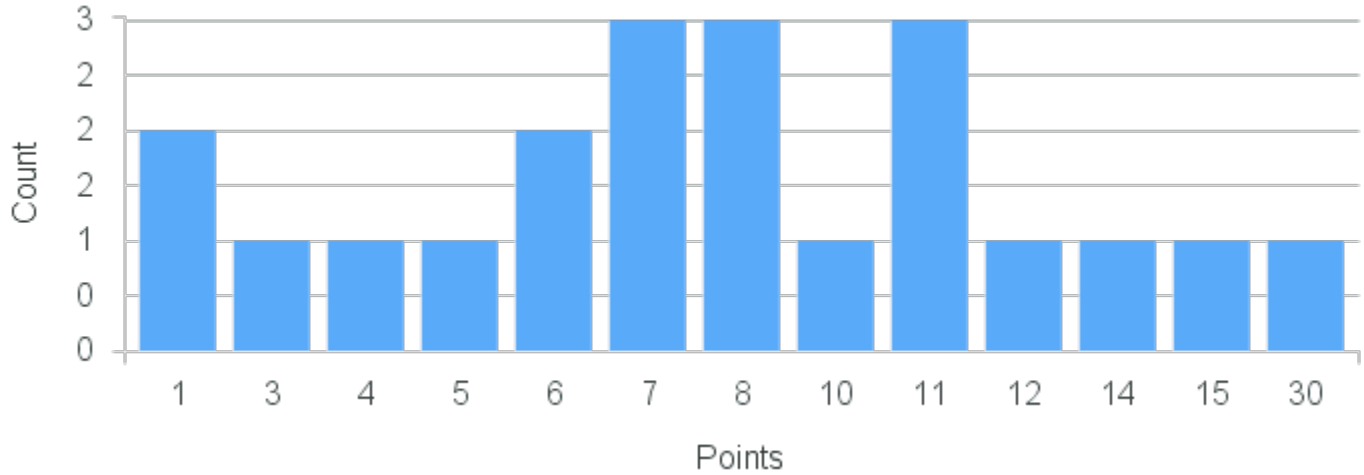

# Course Point Distribution for Fall 2020

CRN: 12337

Course ID: EV374 Cross List:  
3311

Limit: 25

Environmental Law and Policy for the Global Commons

Demand: 21

Waitlisted: 0

Department: Environmental  
Science