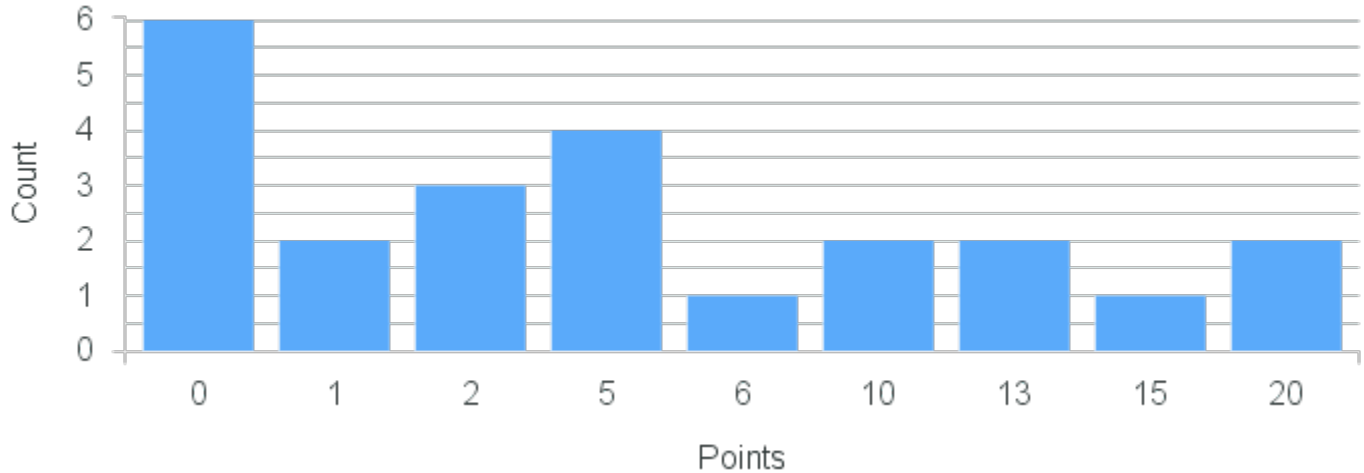

# Course Point Distribution for Fall 2020

CRN: 12396

Course ID: CL227 Cross List: HY209 1111,EC110 1111  
1111

Limit: 25

The Ancient Economy

Demand: 23

Waitlisted: 0

Department: Classics