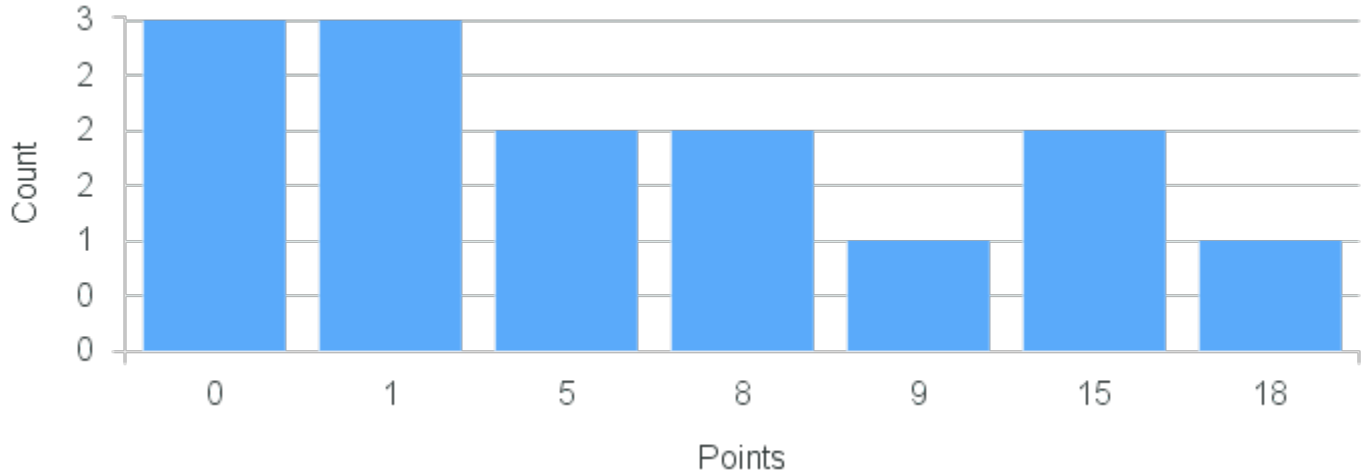

Course Point Distribution for Fall 2020

CRN: 12646

Course ID: PS331 Cross List: PA350 1111
1111

Limit: 25

Comparative Politics: China

Demand: 14

Waitlisted: 0

Department: Political Science

Term	Block(s)	CRN	Course ID	See Also	Course Limit	Course Demand	Count	Points
Fall 2020	1	12646	PS331 1111	PA350 1111	25	14	1	18
Fall 2020	1	12646	PS331 1111	PA350 1111	25	14	2	15
Fall 2020	1	12646	PS331 1111	PA350 1111	25	14	1	9
Fall 2020	1	12646	PS331 1111	PA350 1111	25	14	2	8
Fall 2020	1	12646	PS331 1111	PA350 1111	25	14	2	5
Fall 2020	1	12646	PS331 1111	PA350 1111	25	14	3	1
Fall 2020	1	12646	PS331 1111	PA350 1111	25	14	3	0