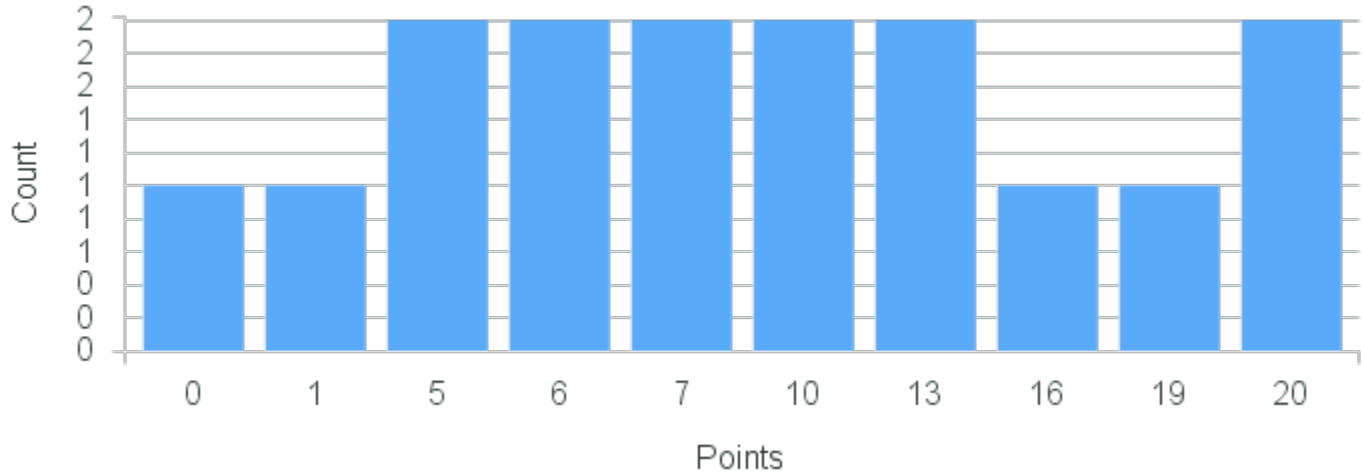

Course Point Distribution for Fall 2020

CRN: 12139

Course ID: RM185 Cross List:
1111

Limit: 25

Introduction to the Comparative Study of Race and Ethnicity

Demand: 16

Waitlisted: 0

Department: Race, Ethnicity, and
Migration

Term	Block(s)	CRN	Course ID	See Also	Course Limit	Course Demand	Count	Points
Fall 2020	1	12139	RM185 1111		25	16	2	20
Fall 2020	1	12139	RM185 1111		25	16	1	19
Fall 2020	1	12139	RM185 1111		25	16	1	16
Fall 2020	1	12139	RM185 1111		25	16	2	13
Fall 2020	1	12139	RM185 1111		25	16	2	10
Fall 2020	1	12139	RM185 1111		25	16	2	7
Fall 2020	1	12139	RM185 1111		25	16	2	6
Fall 2020	1	12139	RM185 1111		25	16	2	5
Fall 2020	1	12139	RM185 1111		25	16	1	1
Fall 2020	1	12139	RM185 1111		25	16	1	0