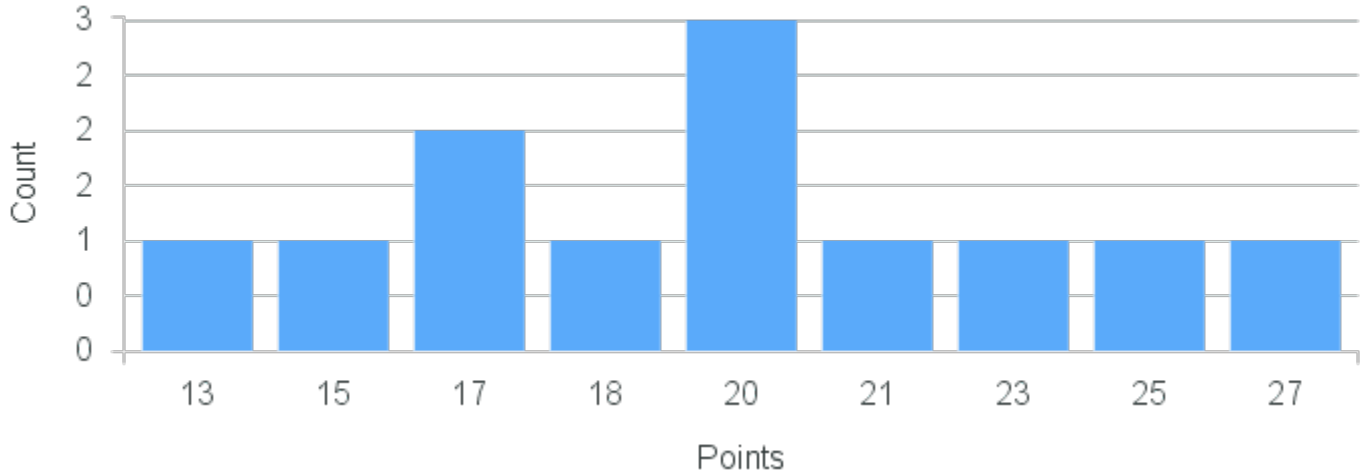

# Course Point Distribution for Fall 2020

CRN: 12361

Course ID: CP274 Cross List:  
1111

Limit: 12

Software Design

Demand: 12

Waitlisted: 0

Department: Mathematics &  
Computer Science