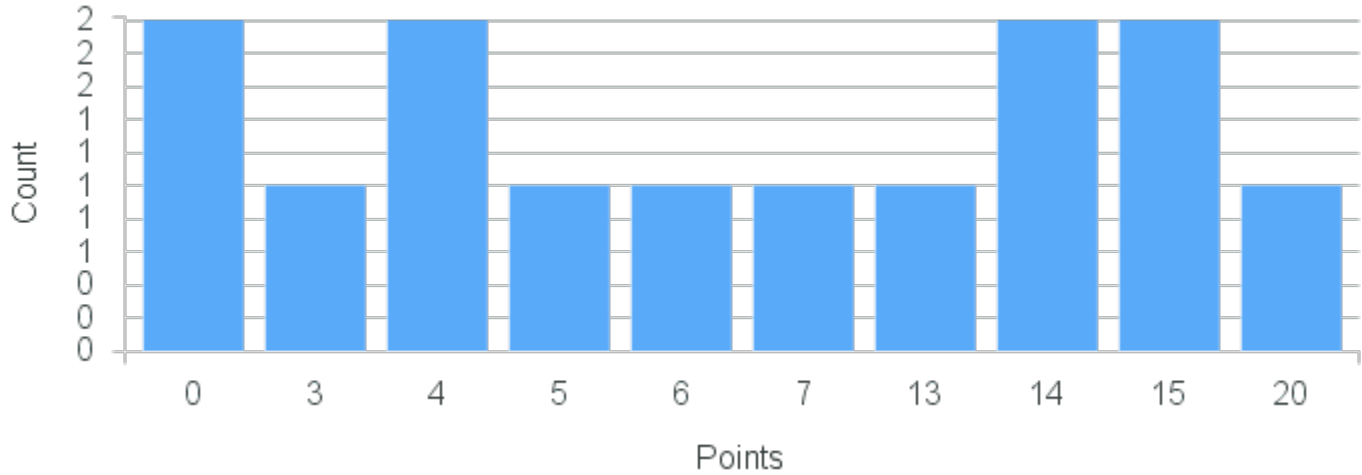

Course Point Distribution for Fall 2020

CRN: 12441

Course ID: SO302 Cross List:
2211

Limit: 25

Qualitative Research Methods

Demand: 14

Waitlisted: 0

Department: Sociology

Term	Block(s)	CRN	Course ID	See Also	Course Limit	Course Demand	Count	Points
Fall 2020	2	12441	SO302 2211		25	14	1	20
Fall 2020	2	12441	SO302 2211		25	14	2	15
Fall 2020	2	12441	SO302 2211		25	14	2	14
Fall 2020	2	12441	SO302 2211		25	14	1	13
Fall 2020	2	12441	SO302 2211		25	14	1	7
Fall 2020	2	12441	SO302 2211		25	14	1	6
Fall 2020	2	12441	SO302 2211		25	14	1	5
Fall 2020	2	12441	SO302 2211		25	14	2	4
Fall 2020	2	12441	SO302 2211		25	14	1	3
Fall 2020	2	12441	SO302 2211		25	14	2	0