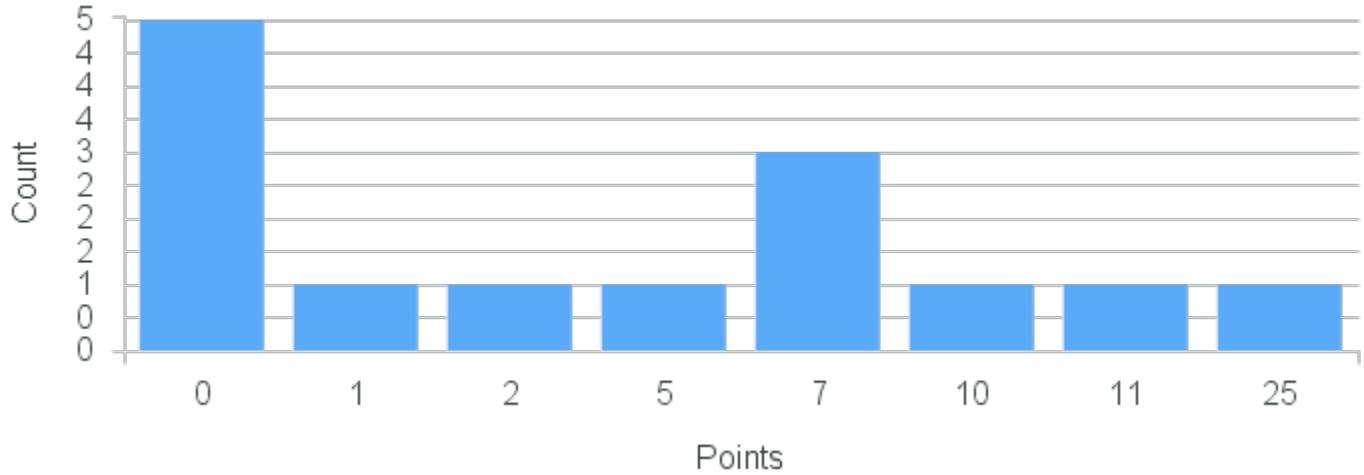

# Course Point Distribution for Fall 2020

CRN: 12410

Course ID: ED205 Cross List:  
1111

Limit: 25

Disability and Society

Demand: 14

Waitlisted: 0

Department: Education