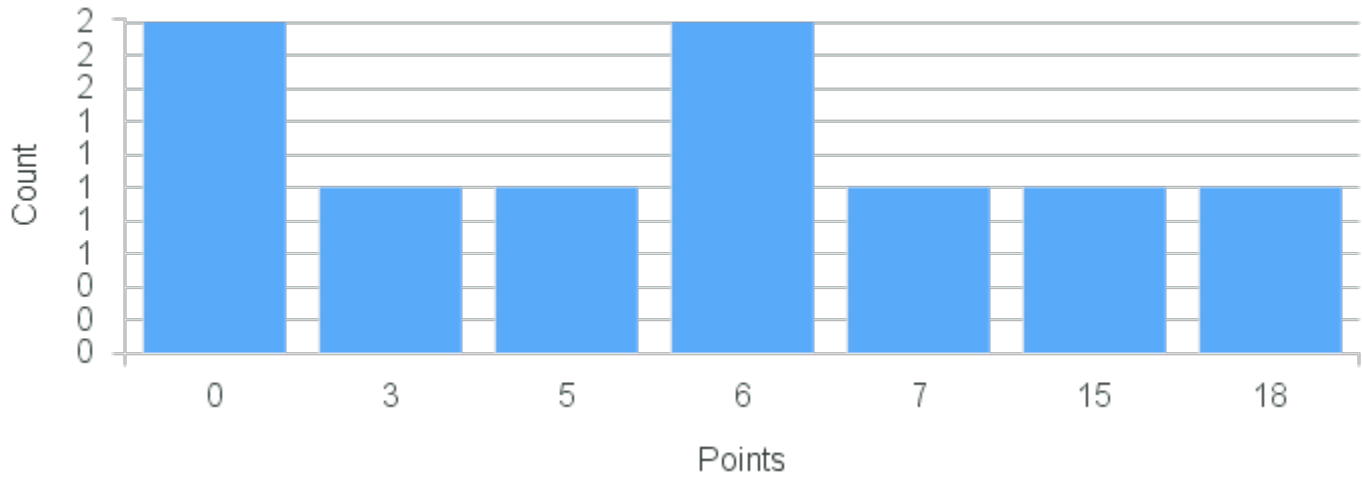

Course Point Distribution for Fall 2020

CRN: 12327

Course ID: IT320 Cross List: EN381 3311,CO300 3321
3311

Limit: 25

Topics in Italian Culture: Come to Hell: Dante and His World/Our World

Demand: 9

Waitlisted: 0

Department: Romance
Languages

Term	Block(s)	CRN	Course ID	See Also	Course Limit	Course Demand	Count	Points
Fall 2020	3	12327	IT320 3311	EN381 3311,CO300 3321	25	9	1	18
Fall 2020	3	12327	IT320 3311	EN381 3311,CO300 3321	25	9	1	15
Fall 2020	3	12327	IT320 3311	EN381 3311,CO300 3321	25	9	1	7
Fall 2020	3	12327	IT320 3311	EN381 3311,CO300 3321	25	9	2	6
Fall 2020	3	12327	IT320 3311	EN381 3311,CO300 3321	25	9	1	5
Fall 2020	3	12327	IT320 3311	EN381 3311,CO300 3321	25	9	1	3
Fall 2020	3	12327	IT320 3311	EN381 3311,CO300 3321	25	9	2	0