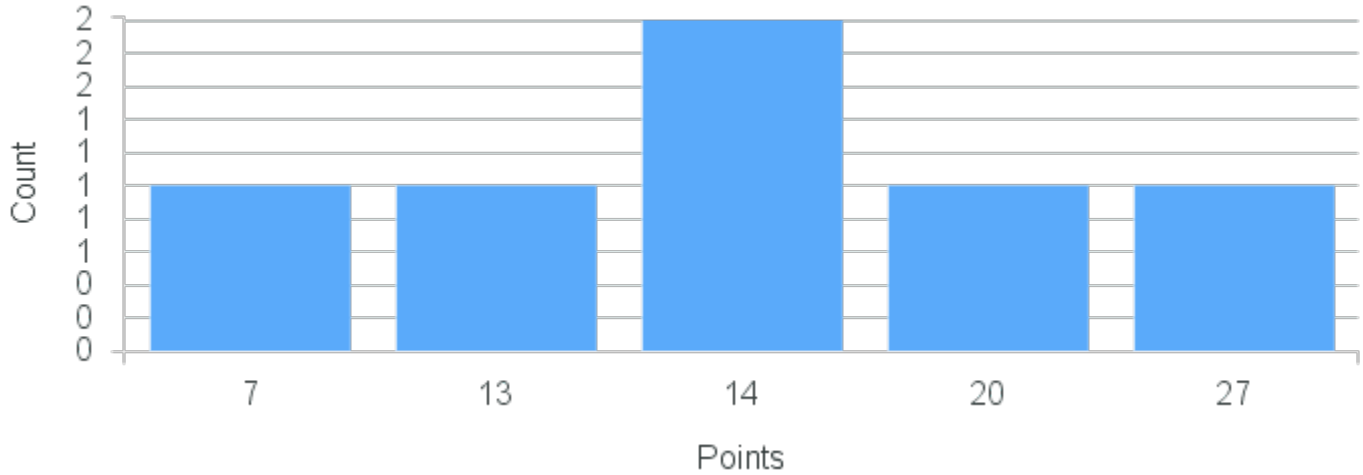

# Course Point Distribution for Fall 2020

CRN: 12851

Course ID: AS212 Cross List:  
2211

Limit: 12

Design Workshop

Demand: 6

Waitlisted: 0

Department: Art