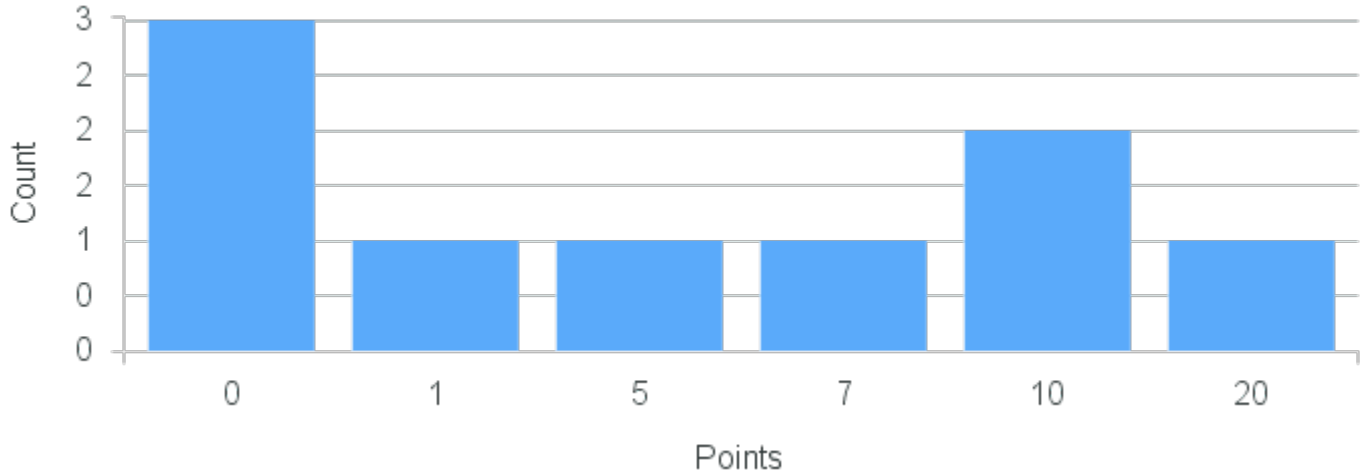

# Course Point Distribution for Fall 2020

CRN: 12285

Course ID: GY212 Cross List:  
1111

Limit: 32

Investigating Earth as a Physical System

Demand: 9

Waitlisted: 0

Department: Geology