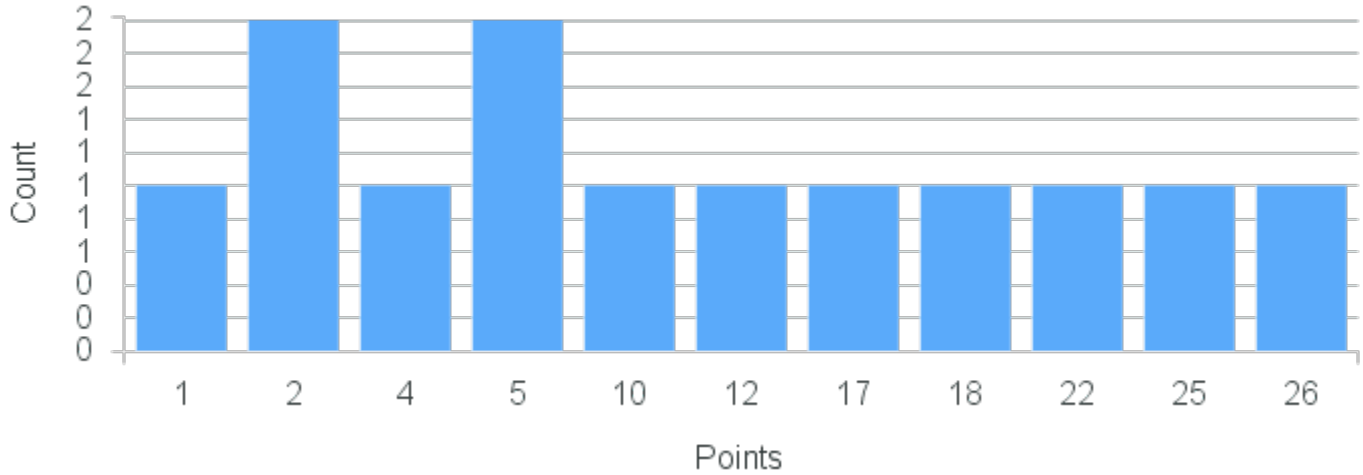

Course Point Distribution for Fall 2020

CRN: 12824

Course ID: AS203 Cross List:
4411

Limit: 16

Advanced Drawing

Demand: 13

Waitlisted: 0

Department: Art

Term	Block(s)	CRN	Course ID	See Also	Course Limit	Course Demand	Count	Points
Fall 2020	4	12824	AS203 4411		16	13	1	26
Fall 2020	4	12824	AS203 4411		16	13	1	25
Fall 2020	4	12824	AS203 4411		16	13	1	22
Fall 2020	4	12824	AS203 4411		16	13	1	18
Fall 2020	4	12824	AS203 4411		16	13	1	17
Fall 2020	4	12824	AS203 4411		16	13	1	12
Fall 2020	4	12824	AS203 4411		16	13	1	10
Fall 2020	4	12824	AS203 4411		16	13	2	5
Fall 2020	4	12824	AS203 4411		16	13	1	4
Fall 2020	4	12824	AS203 4411		16	13	2	2
Fall 2020	4	12824	AS203 4411		16	13	1	1