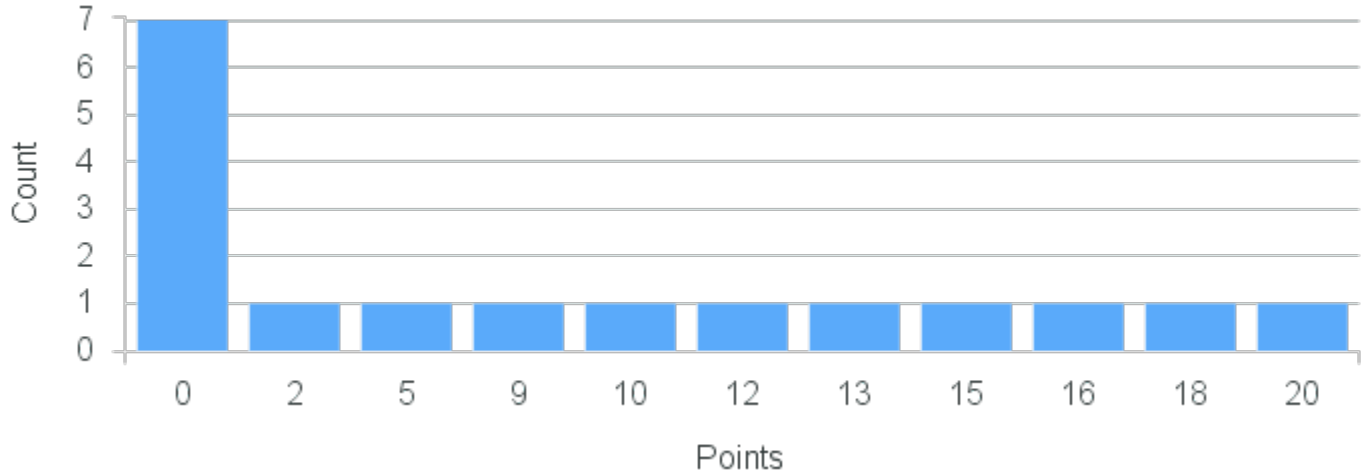

# Course Point Distribution for Fall 2020

CRN: 12885

Course ID: TH105 Cross List:  
1111

Limit: 18

Acting I: Introduction

Demand: 17

Waitlisted: 0

Department: Theatre and Dance