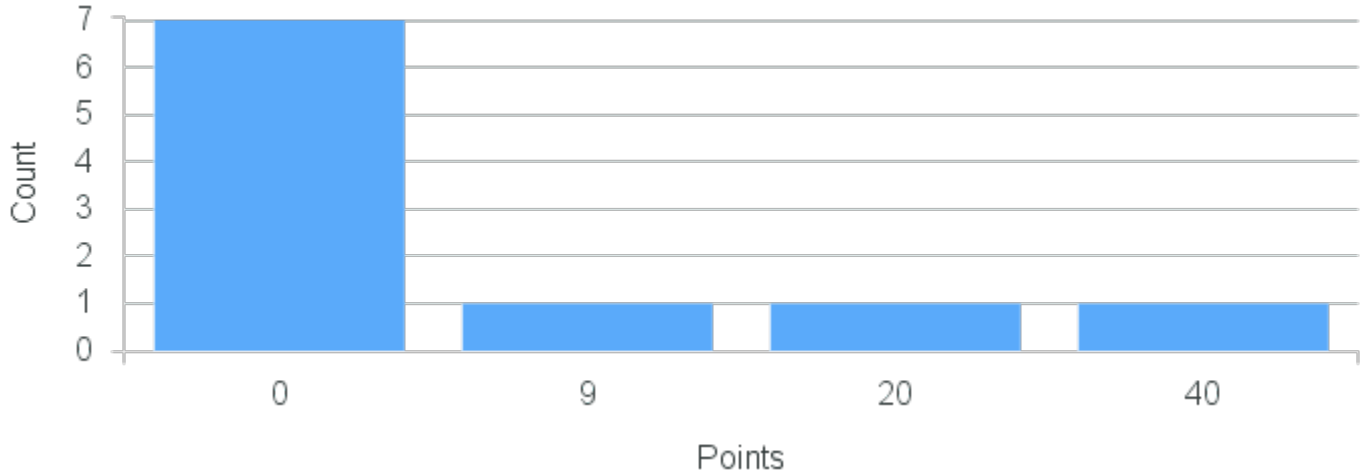

Course Point Distribution for Fall 2020

CRN: 12533

Course ID: MU301 Cross List:
1111

Limit: 25

Composition

Demand: 10

Waitlisted: 0

Department: Music

Term	Block(s)	CRN	Course ID	See Also	Course Limit	Course Demand	Count	Points
Fall 2020	1	12533	MU301 1111		25	10	1	40
Fall 2020	1	12533	MU301 1111		25	10	1	20
Fall 2020	1	12533	MU301 1111		25	10	1	9
Fall 2020	1	12533	MU301 1111		25	10	7	0