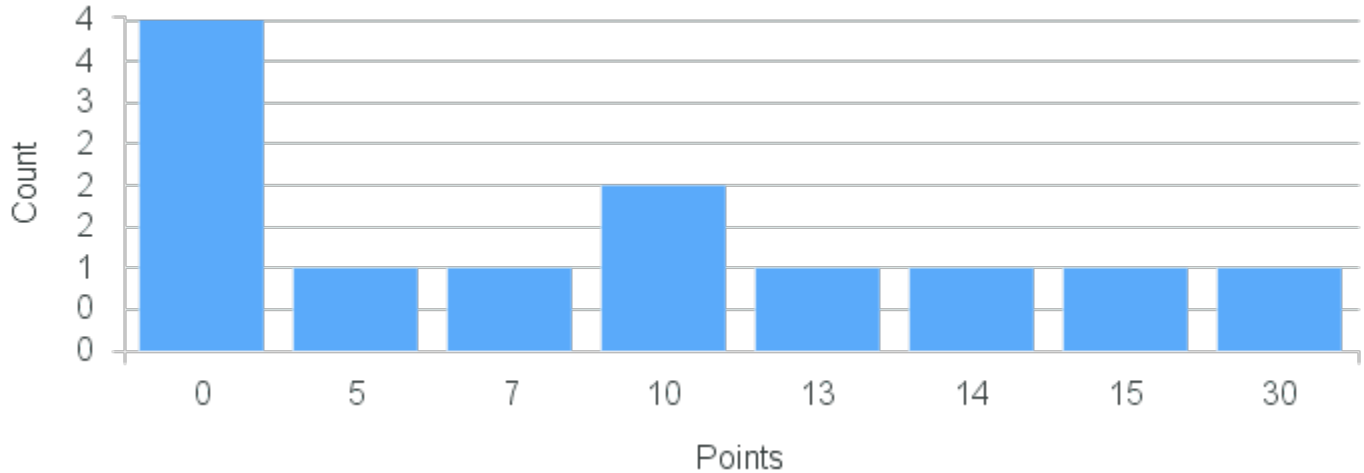

# Course Point Distribution for Fall 2020

CRN: 12434

Course ID: DA200 Cross List: PH203 2231,TH200 2211  
2211

Limit: 25

Topics in Dance: Philosophies of the Body

Demand: 12

Waitlisted: 0

Department: Drama & Dance