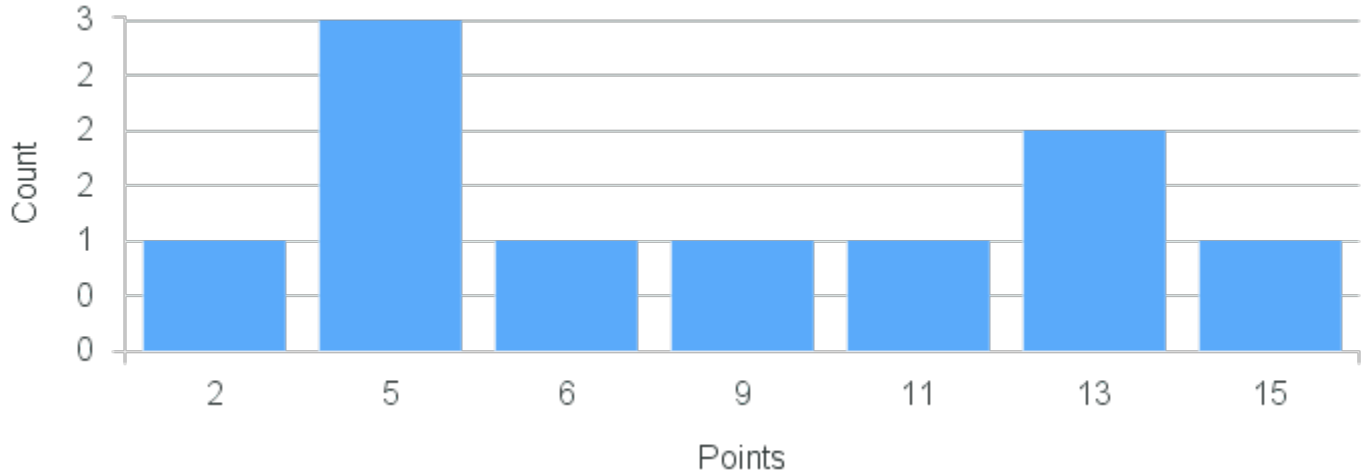

# Course Point Distribution for Fall 2020

CRN: 12461

Course ID: MA251 Cross List:  
3311

Limit: 25

Number Theory

Demand: 10

Waitlisted: 0

Department: Mathematics &  
Computer Science