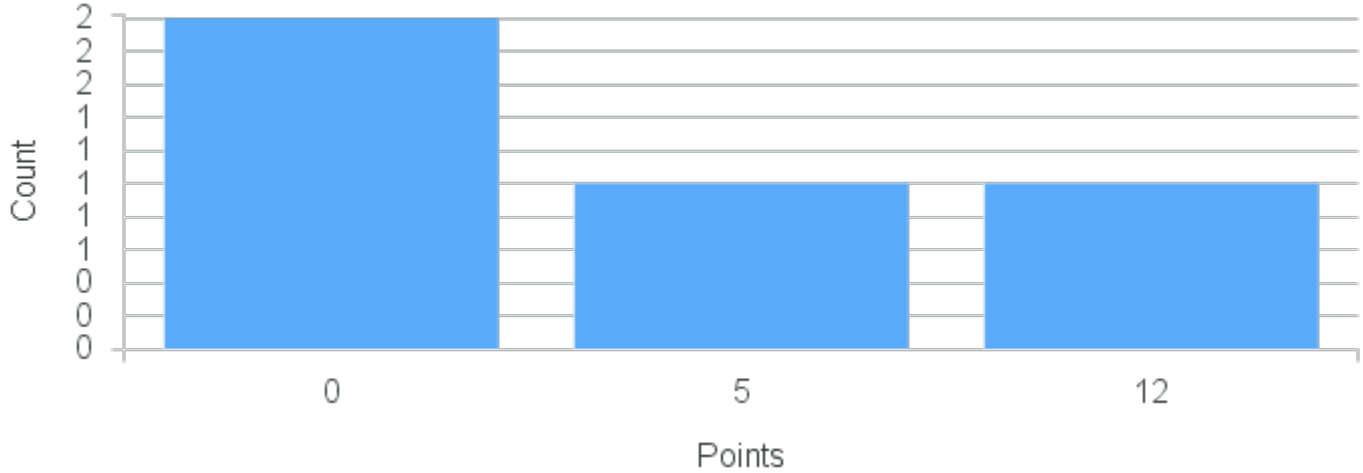

Course Point Distribution for Fall 2020

CRN: 12751

Course ID: MU227 Cross List:
3331

Limit: 25

Topics in Music: 'Til the Fat Lady Sings

Demand: 4

Waitlisted: 0

Department: Music

Term	Block(s)	CRN	Course ID	See Also	Course Limit	Course Demand	Count	Points
Fall 2020	3	12751	MU227 3331		25	4	1	12
Fall 2020	3	12751	MU227 3331		25	4	1	5
Fall 2020	3	12751	MU227 3331		25	4	2	0