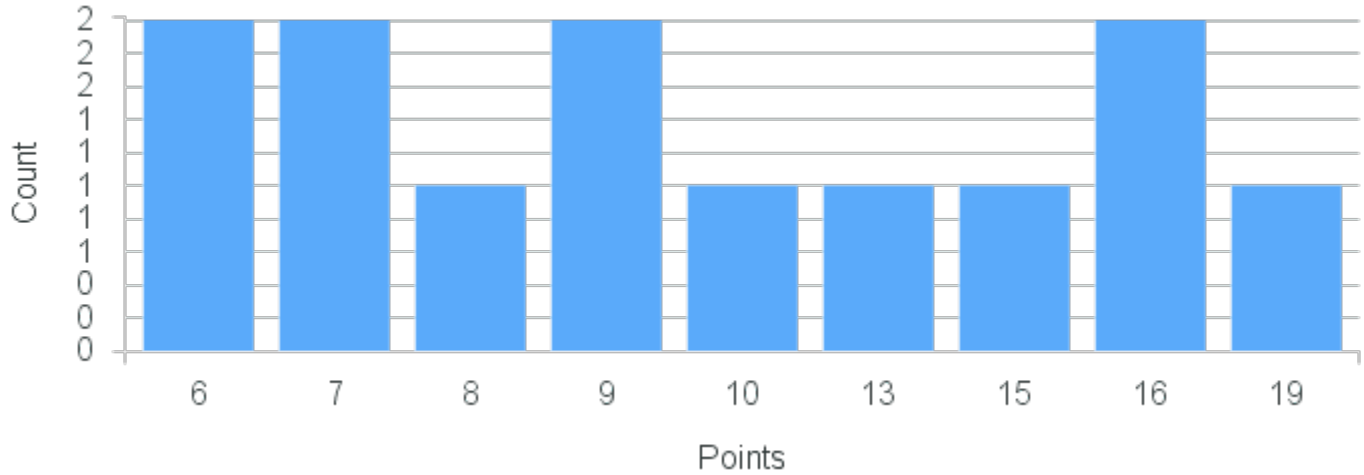

# Course Point Distribution for Fall 2020

CRN: 12455

Course ID: MA129 Cross List:  
3311

Limit: 25

Calculus 2

Demand: 13

Waitlisted: 0

Department: Mathematics &  
Computer Science