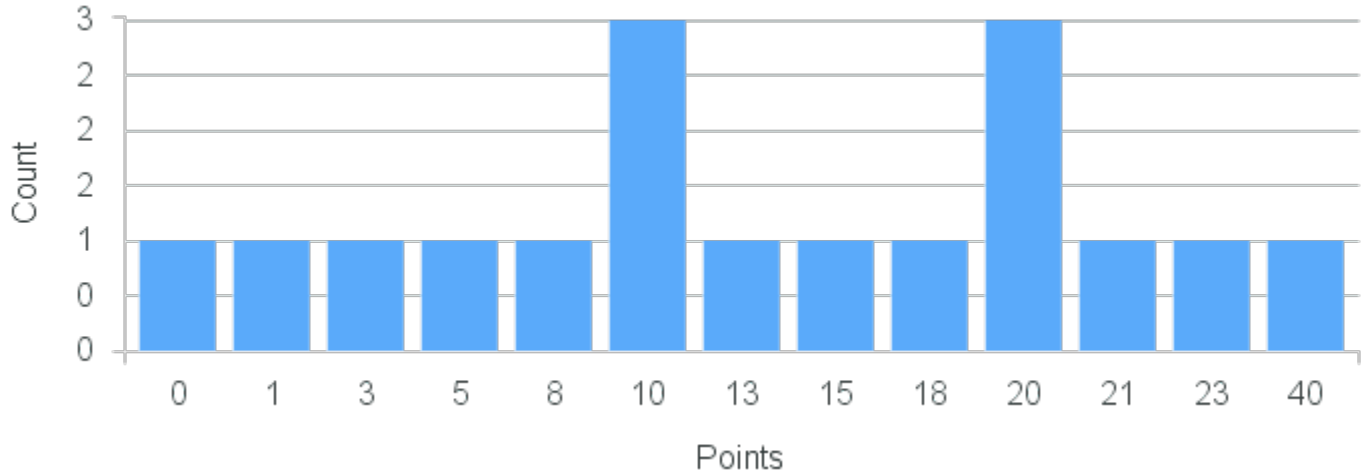

# Course Point Distribution for Fall 2020

CRN: 12160

Course ID: EN280 Cross List:  
4411

Limit: 25

Topics in Literature: Literature in the Age of Hip-Hop

Demand: 17

Waitlisted: 0

Department: English