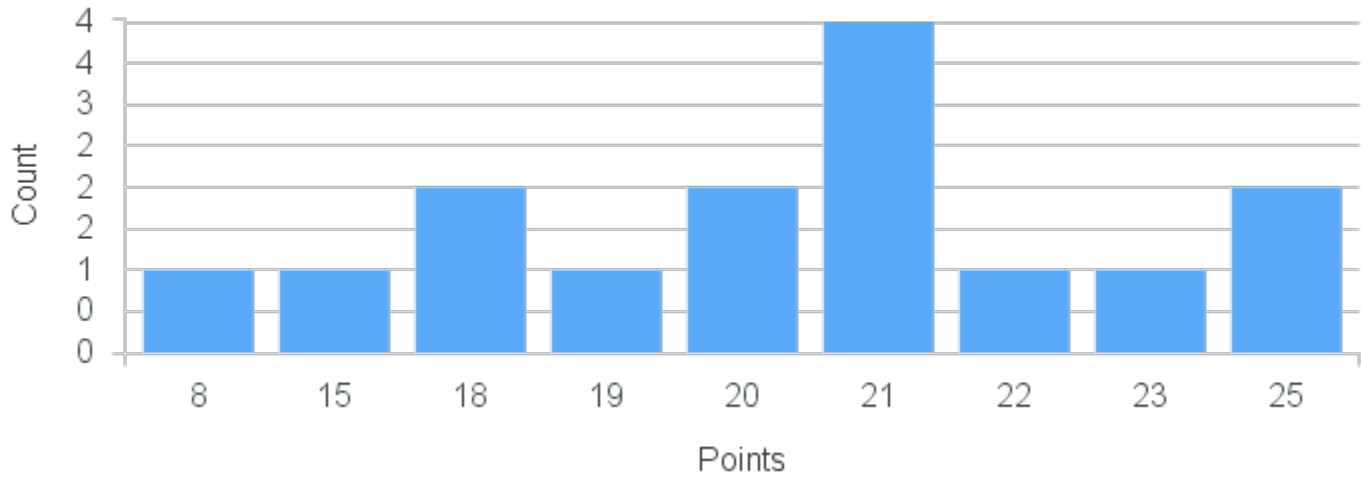

Course Point Distribution for Fall 2020

CRN: 12060

Course ID: BE367 Cross List: SW303 1111
1111

Limit: 14

Animal Ecology

Demand: 15

Waitlisted: 1

Department: Organismal Biology
& Ecology

Min Points: 15

Term	Block(s)	CRN	Course ID	See Also	Course Limit	Course Demand	Count	Points
Fall 2020	1	12060	BE367 1111	SW303 1111	14	15	2	25
Fall 2020	1	12060	BE367 1111	SW303 1111	14	15	1	23
Fall 2020	1	12060	BE367 1111	SW303 1111	14	15	1	22
Fall 2020	1	12060	BE367 1111	SW303 1111	14	15	4	21
Fall 2020	1	12060	BE367 1111	SW303 1111	14	15	2	20
Fall 2020	1	12060	BE367 1111	SW303 1111	14	15	1	19
Fall 2020	1	12060	BE367 1111	SW303 1111	14	15	2	18
Fall 2020	1	12060	BE367 1111	SW303 1111	14	15	1	15
Fall 2020	1	12060	BE367 1111	SW303 1111	14	15	1	8