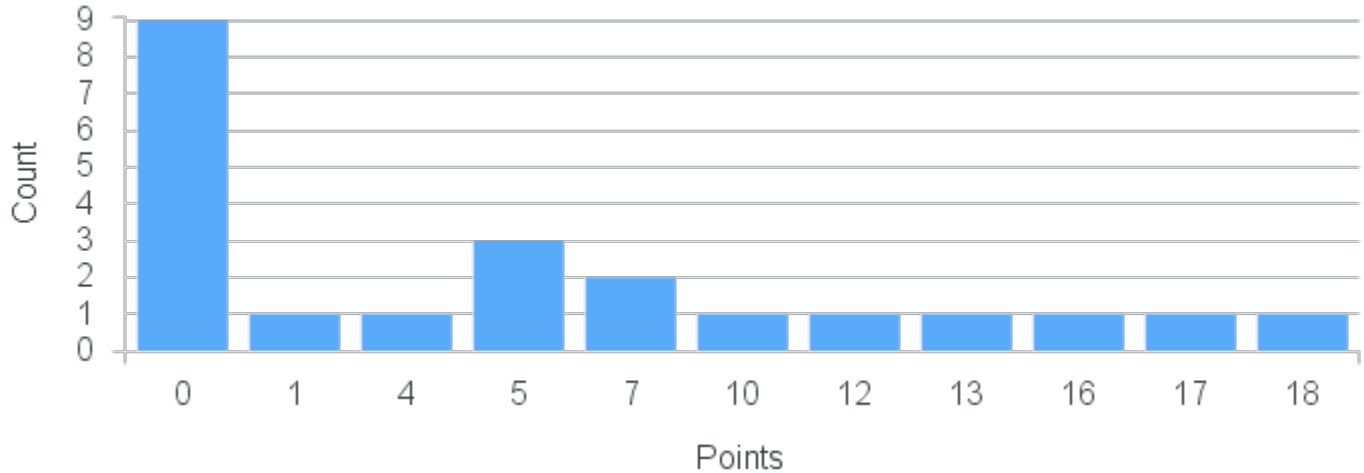

# Course Point Distribution for Fall 2020

CRN: 12503

Course ID: PY433 Cross List:  
4411

Limit: 25

Neuropharmacology

Demand: 22

Waitlisted: 0

Department: Psychology