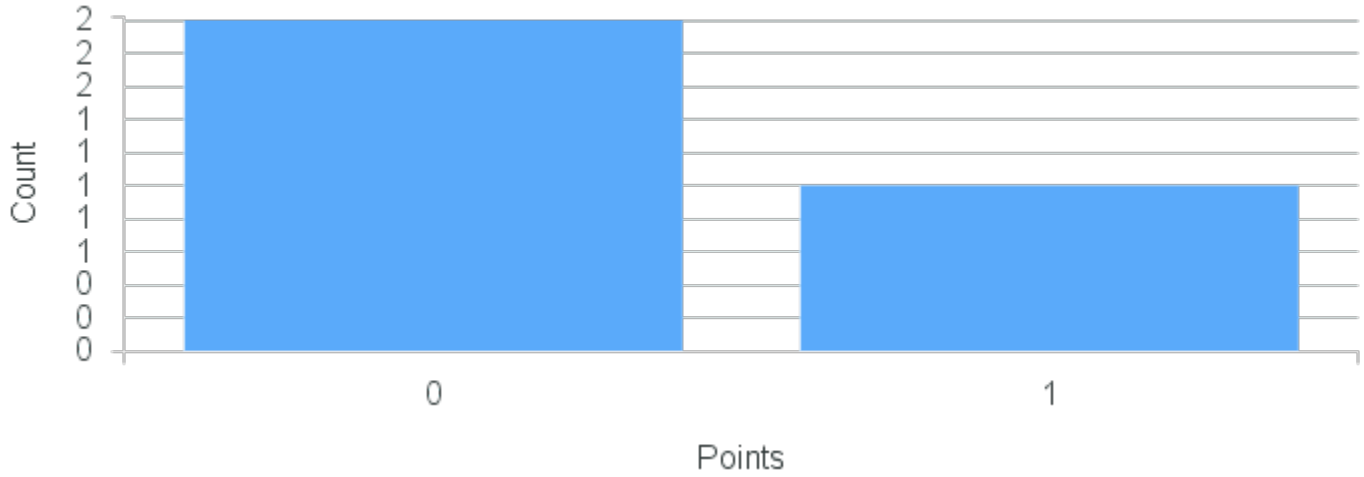

# Course Point Distribution for Fall 2020

CRN: 12143

Course ID: PA406 Cross List:  
3311

Limit: 25

Senior Seminar

Demand: 3

Waitlisted: 0

Department: Non-Departmental  
Studies