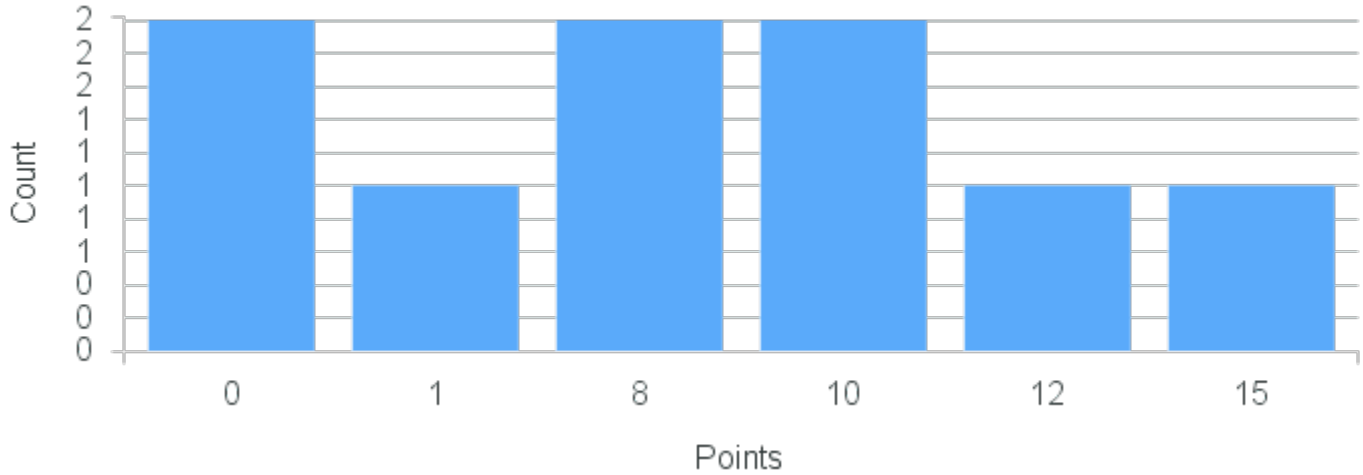

Course Point Distribution for Fall 2020

CRN: 12629

Course ID: PS404 Cross List:
3311

Limit: 10

Tutorial in United States Politics

Demand: 9

Waitlisted: 0

Department: Political Science

Term	Block(s)	CRN	Course ID	See Also	Course Limit	Course Demand	Count	Points
Fall 2020	3	12629	PS404 3311		10	9	1	15
Fall 2020	3	12629	PS404 3311		10	9	1	12
Fall 2020	3	12629	PS404 3311		10	9	2	10
Fall 2020	3	12629	PS404 3311		10	9	2	8
Fall 2020	3	12629	PS404 3311		10	9	1	1
Fall 2020	3	12629	PS404 3311		10	9	2	0