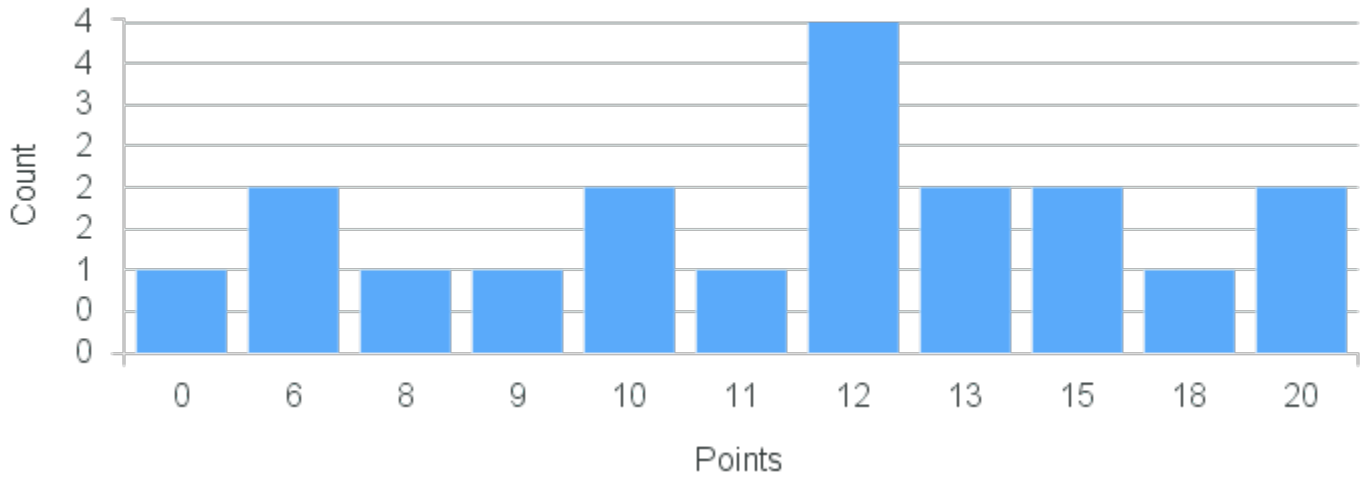

Course Point Distribution for Fall 2020

CRN: 12423

Course ID: EC201 Cross List:
3311

Limit: 25

Economic Theory I

Demand: 19

Waitlisted: 0

Department: Economics &
Business

Term	Block(s)	CRN	Course ID	See Also	Course Limit	Course Demand	Count	Points
Fall 2020	3	12423	EC201 3311		25	19	2	20
Fall 2020	3	12423	EC201 3311		25	19	1	18
Fall 2020	3	12423	EC201 3311		25	19	2	15
Fall 2020	3	12423	EC201 3311		25	19	2	13
Fall 2020	3	12423	EC201 3311		25	19	4	12
Fall 2020	3	12423	EC201 3311		25	19	1	11
Fall 2020	3	12423	EC201 3311		25	19	2	10
Fall 2020	3	12423	EC201 3311		25	19	1	9
Fall 2020	3	12423	EC201 3311		25	19	1	8
Fall 2020	3	12423	EC201 3311		25	19	2	6
Fall 2020	3	12423	EC201 3311		25	19	1	0