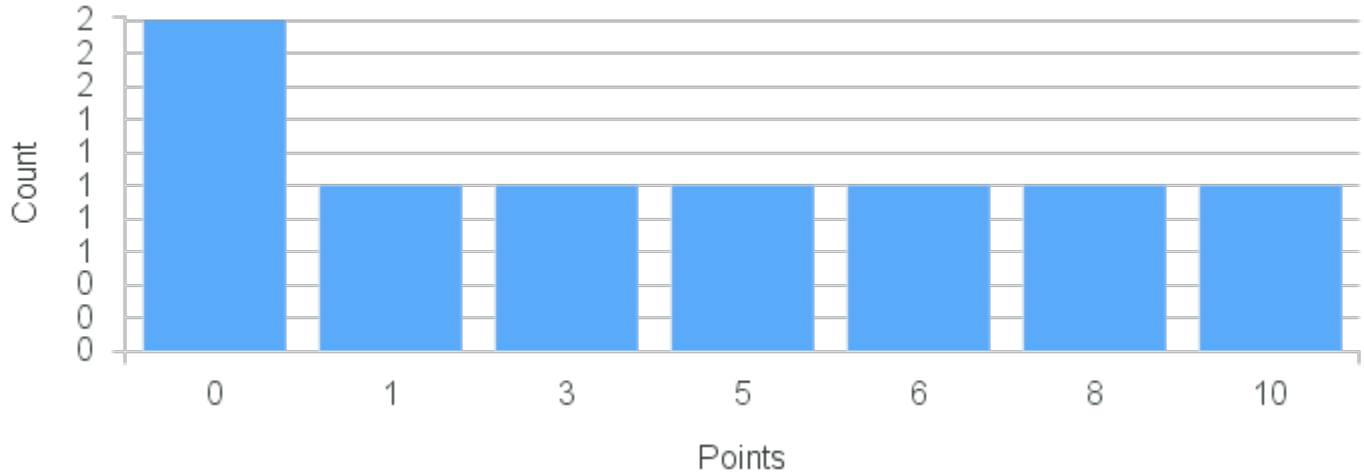

# Course Point Distribution for Fall 2020

CRN: 12445

Course ID: SO301 Cross List:  
1111

Limit: 25

Quantitative Research Methods

Demand: 8

Waitlisted: 0

Department: Sociology