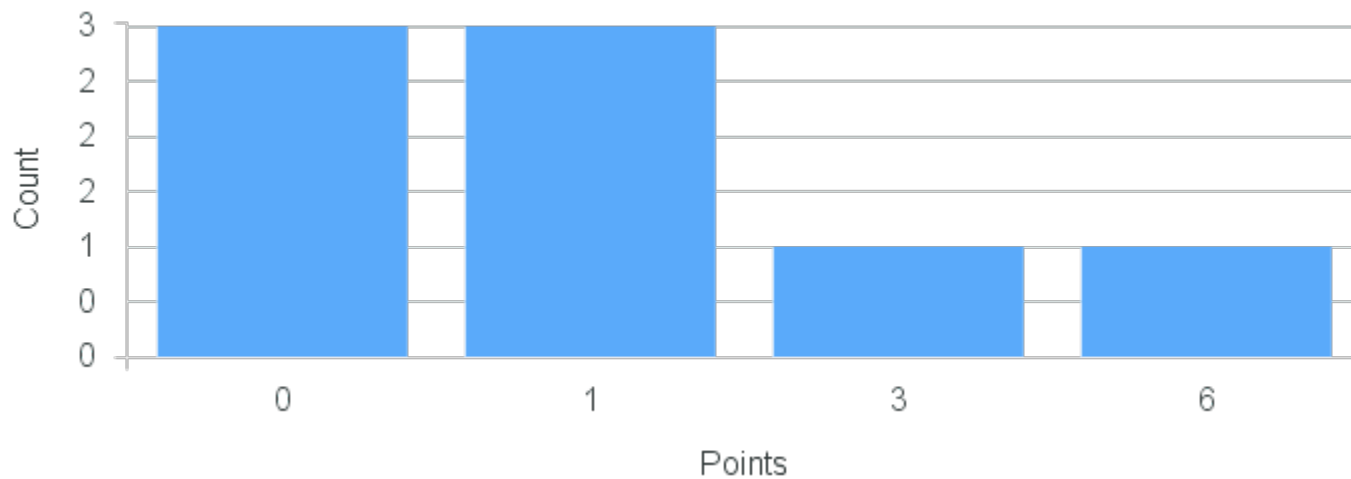

Course Point Distribution for Fall 2020

CRN: 12166

Course ID: CH351 Cross List:
1111

Limit: 12

Synthesis of Organic Molecules

Demand: 8

Waitlisted: 0

Department: Chemistry &
Biochemistry

Term	Block(s)	CRN	Course ID	See Also	Course Limit	Course Demand	Count	Points
Fall 2020	1	12166	CH351 1111		12	8	1	6
Fall 2020	1	12166	CH351 1111		12	8	1	3
Fall 2020	1	12166	CH351 1111		12	8	3	1
Fall 2020	1	12166	CH351 1111		12	8	3	0