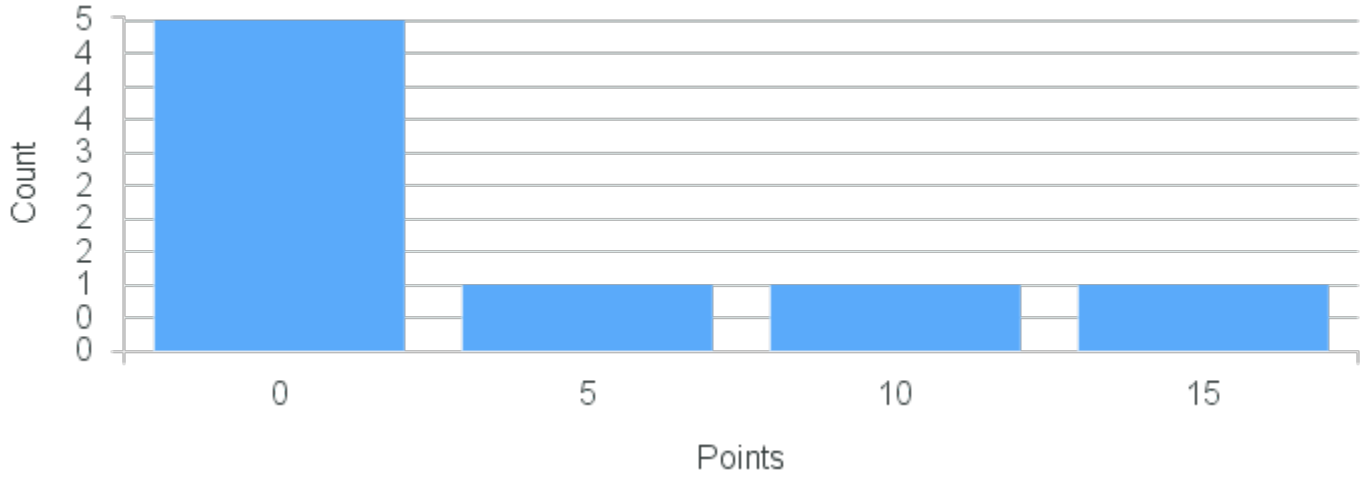

# Course Point Distribution for Fall 2020

CRN: 12255

Course ID: FR319 Cross List:  
1111

Limit: 25

Topics in French Culture: The Discipline of Love

Demand: 8

Waitlisted: 0

Department: Romance  
Languages