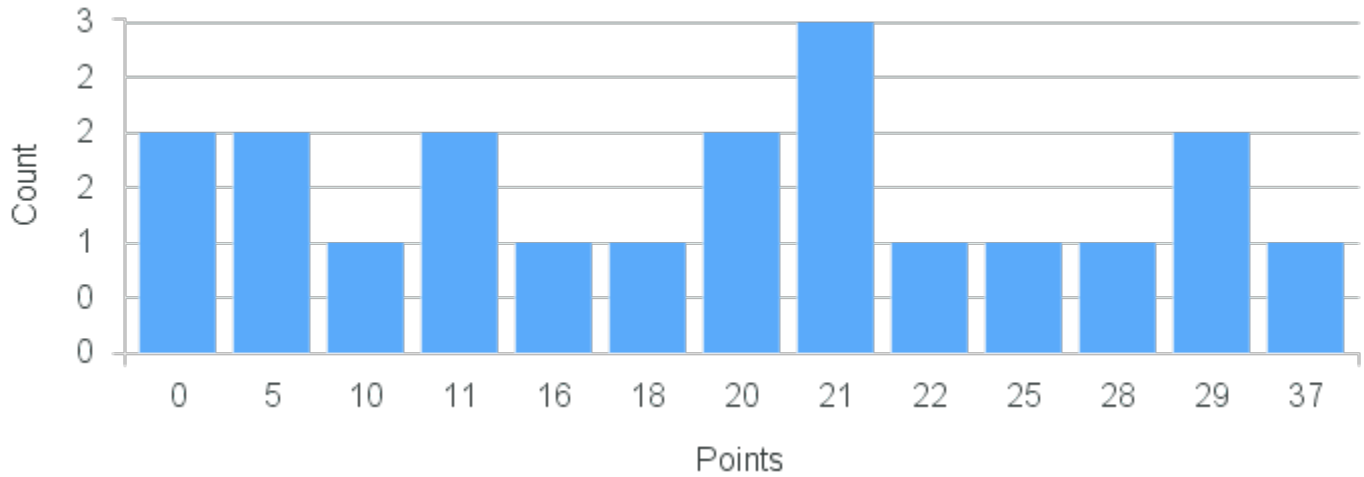

# Course Point Distribution for Fall 2020

CRN: 12457

Course ID: MA126 Cross List:  
4411

Limit: 25

Calculus 1

Demand: 20

Waitlisted: 0

Department: Mathematics &  
Computer Science