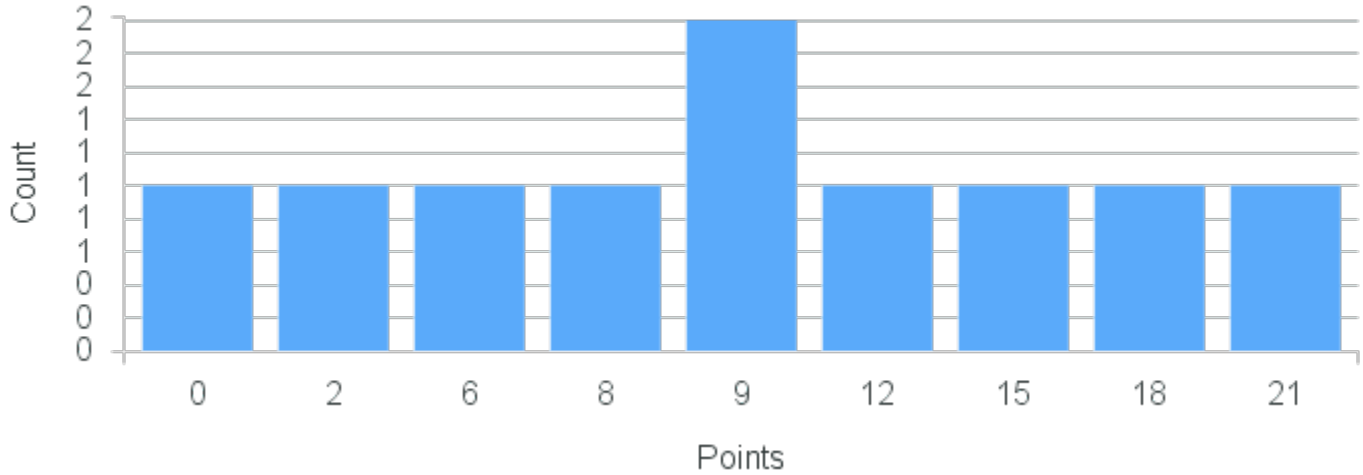

Course Point Distribution for Fall 2020

CRN: 12325

Course ID: FM101 Cross List:
4411

Limit: 25

Introduction to Film Studies

Demand: 10

Waitlisted: 0

Department: Film and New Media
Studies

Term	Block(s)	CRN	Course ID	See Also	Course Limit	Course Demand	Count	Points
Fall 2020	4	12325	FM101 4411		25	10	1	21
Fall 2020	4	12325	FM101 4411		25	10	1	18
Fall 2020	4	12325	FM101 4411		25	10	1	15
Fall 2020	4	12325	FM101 4411		25	10	1	12
Fall 2020	4	12325	FM101 4411		25	10	2	9
Fall 2020	4	12325	FM101 4411		25	10	1	8
Fall 2020	4	12325	FM101 4411		25	10	1	6
Fall 2020	4	12325	FM101 4411		25	10	1	2
Fall 2020	4	12325	FM101 4411		25	10	1	0