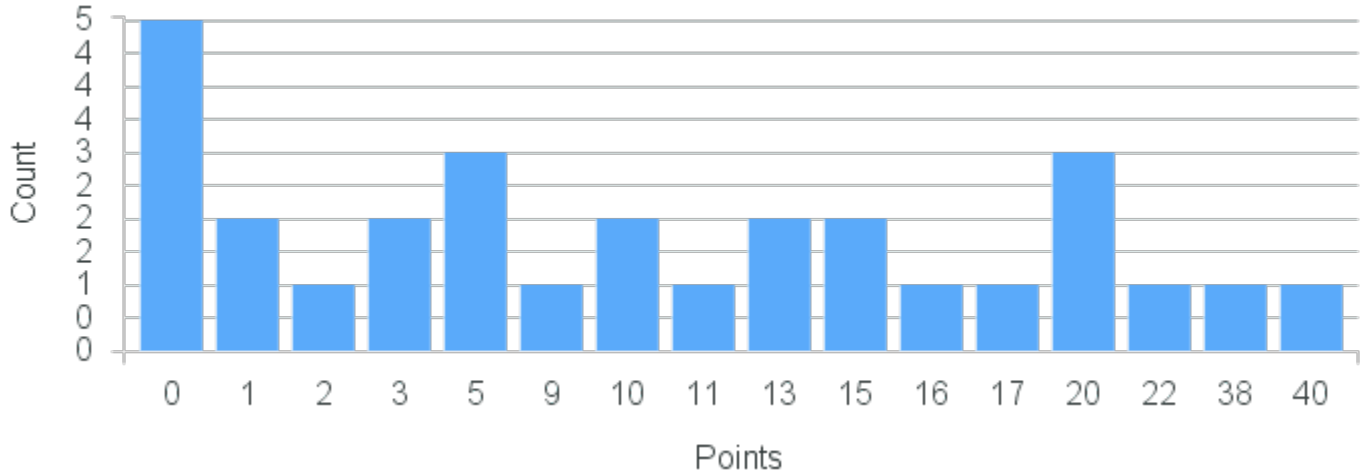

# Course Point Distribution for Fall 2020

CRN: 12495

Course ID: PY299 Cross List:  
1211

Limit: 32

Neuroscience

Demand: 29

Waitlisted: 0

Department: Psychology