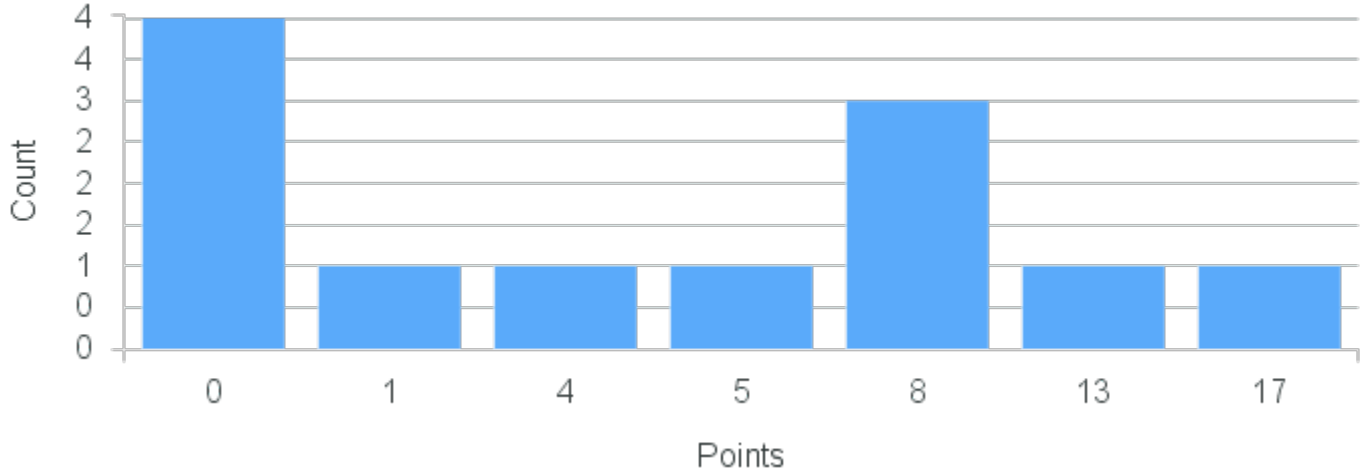

# Course Point Distribution for Fall 2020

CRN: 12637

Course ID: PS276 Cross List:  
3311

Limit: 25

Syria in Revolution and War

Demand: 12

Waitlisted: 0

Department: Political Science