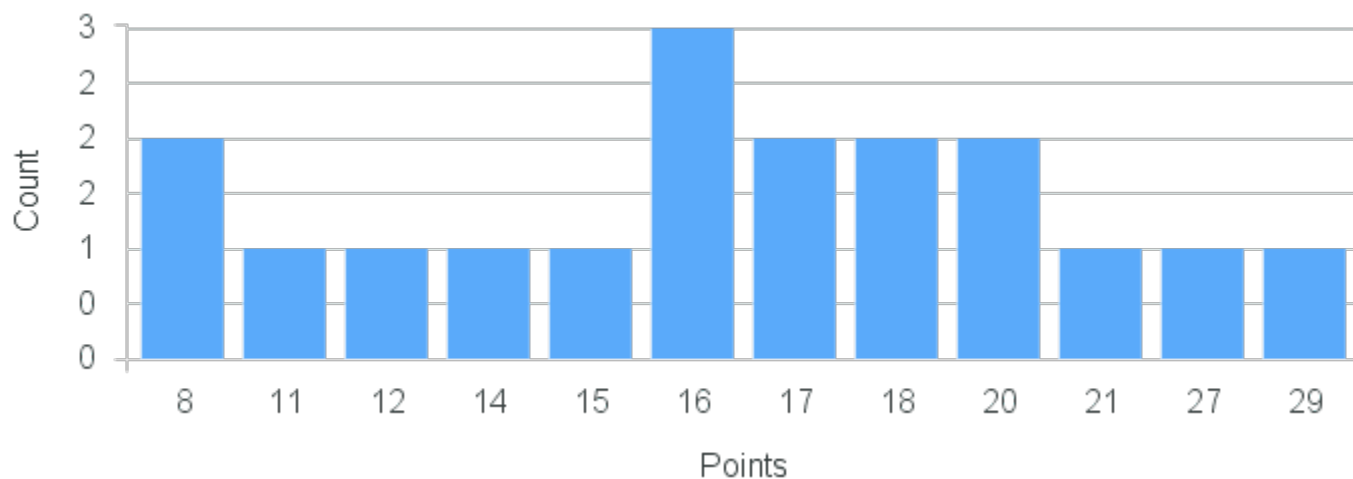

Course Point Distribution for Fall 2020

CRN: 12165

Course ID: CH382 Cross List:
1111

Limit: 16

Biochemistry I

Demand: 18

Waitlisted: 2

Department: Chemistry &
Biochemistry

Min Points: 11

Term	Block(s)	CRN	Course ID	See Also	Course Limit	Course Demand	Count	Points
Fall 2020	1	12165	CH382 1111		16	18	1	29
Fall 2020	1	12165	CH382 1111		16	18	1	27
Fall 2020	1	12165	CH382 1111		16	18	1	21
Fall 2020	1	12165	CH382 1111		16	18	2	20
Fall 2020	1	12165	CH382 1111		16	18	2	18
Fall 2020	1	12165	CH382 1111		16	18	2	17
Fall 2020	1	12165	CH382 1111		16	18	3	16
Fall 2020	1	12165	CH382 1111		16	18	1	15
Fall 2020	1	12165	CH382 1111		16	18	1	14
Fall 2020	1	12165	CH382 1111		16	18	1	12
Fall 2020	1	12165	CH382 1111		16	18	1	11
Fall 2020	1	12165	CH382 1111		16	18	2	8