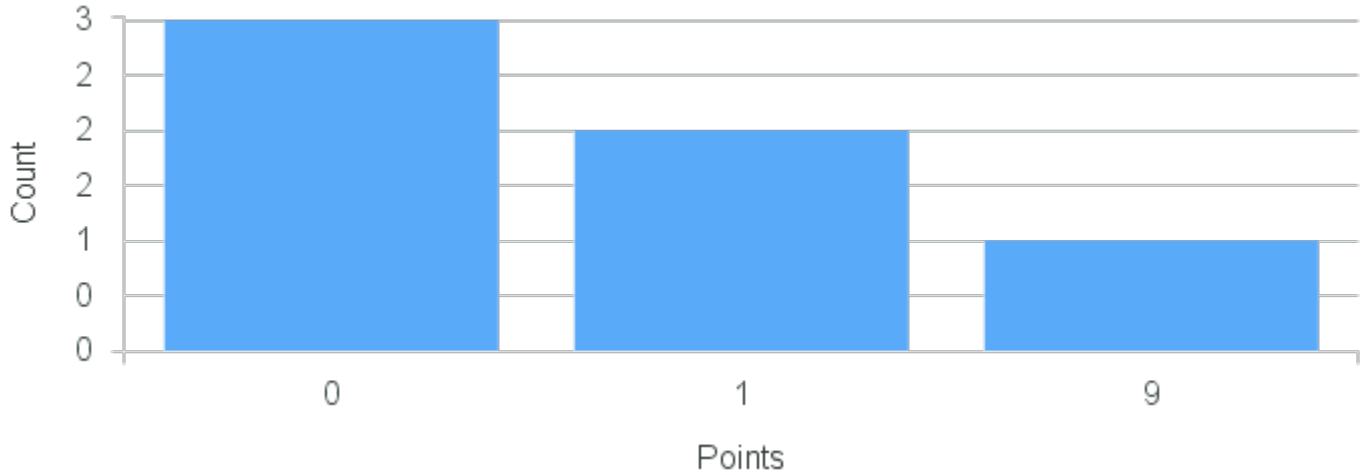

Course Point Distribution for Fall 2020

CRN: 12535

Course ID: AN100 Cross List: SW100 3311
3311

Limit: 25

Human\Being Anthropological Perspectives

Demand: 6

Waitlisted: 0

Department: Anthropology

Term	Block(s)	CRN	Course ID	See Also	Course Limit	Course Demand	Count	Points
Fall 2020	3	12535	AN100 3311	SW100 3311	25	6	1	9
Fall 2020	3	12535	AN100 3311	SW100 3311	25	6	2	1
Fall 2020	3	12535	AN100 3311	SW100 3311	25	6	3	0