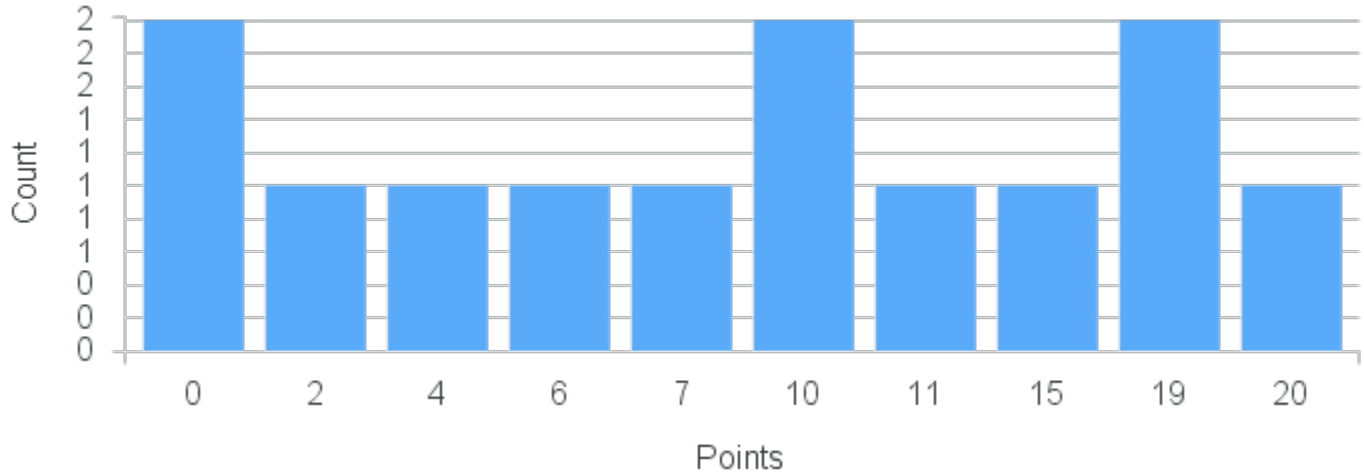

# Course Point Distribution for Fall 2020

CRN: 12490

Course ID: MA117 Cross List:  
4411

Limit: 25

Probability & Statistics

Demand: 13

Waitlisted: 0

Department: Mathematics &  
Computer Science