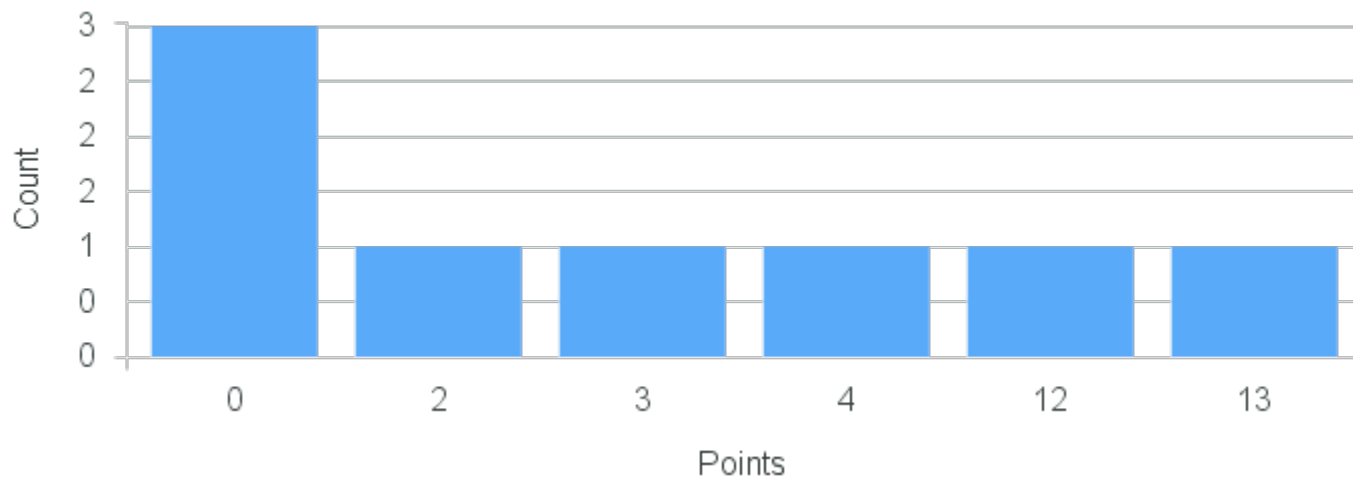

## Course Point Distribution for Fall 2020

CRN: 12794

Course ID: MB307 Cross List:  
3311

Limit: 24

The Molecular and Cellular Regulation of Gene Expression

Demand: 8

Waitlisted: 0

Department: Molecular Biology