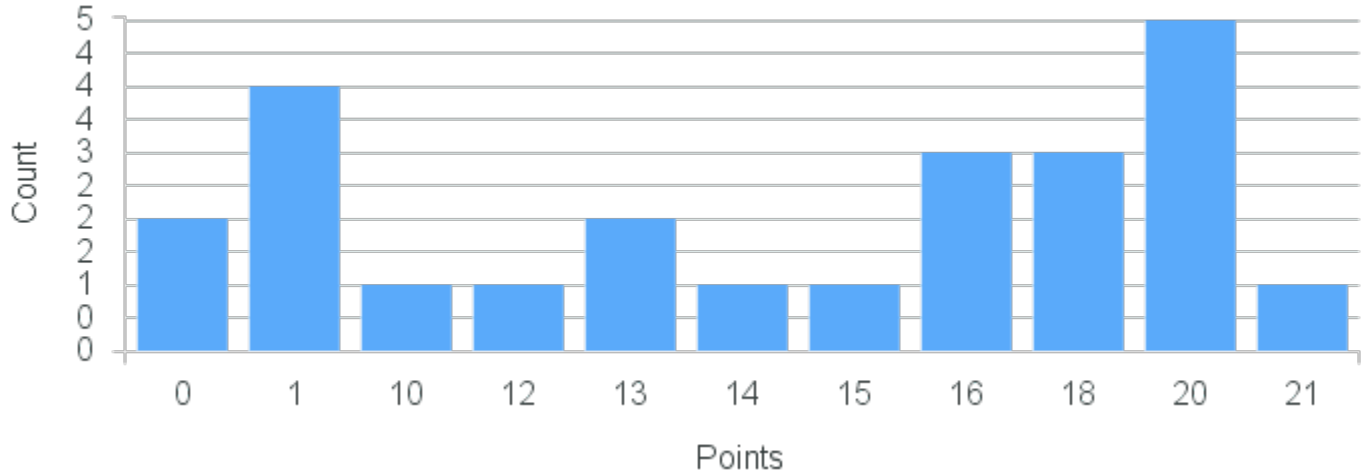

Course Point Distribution for Fall 2020

CRN: 12057

Course ID: BE202 Cross List: SW202 1111
1111

Limit: 14

Field Botany

Demand: 24

Waitlisted: 10

Department: Organismal Biology
& Ecology

Min Points: 14

Term	Block(s)	CRN	Course ID	See Also	Course Limit	Course Demand	Count	Points
Fall 2020	1	12057	BE202 1111	SW202 1111	14	24	1	21
Fall 2020	1	12057	BE202 1111	SW202 1111	14	24	5	20
Fall 2020	1	12057	BE202 1111	SW202 1111	14	24	3	18
Fall 2020	1	12057	BE202 1111	SW202 1111	14	24	3	16
Fall 2020	1	12057	BE202 1111	SW202 1111	14	24	1	15
Fall 2020	1	12057	BE202 1111	SW202 1111	14	24	1	14
Fall 2020	1	12057	BE202 1111	SW202 1111	14	24	2	13
Fall 2020	1	12057	BE202 1111	SW202 1111	14	24	1	12
Fall 2020	1	12057	BE202 1111	SW202 1111	14	24	1	10
Fall 2020	1	12057	BE202 1111	SW202 1111	14	24	4	1
Fall 2020	1	12057	BE202 1111	SW202 1111	14	24	2	0