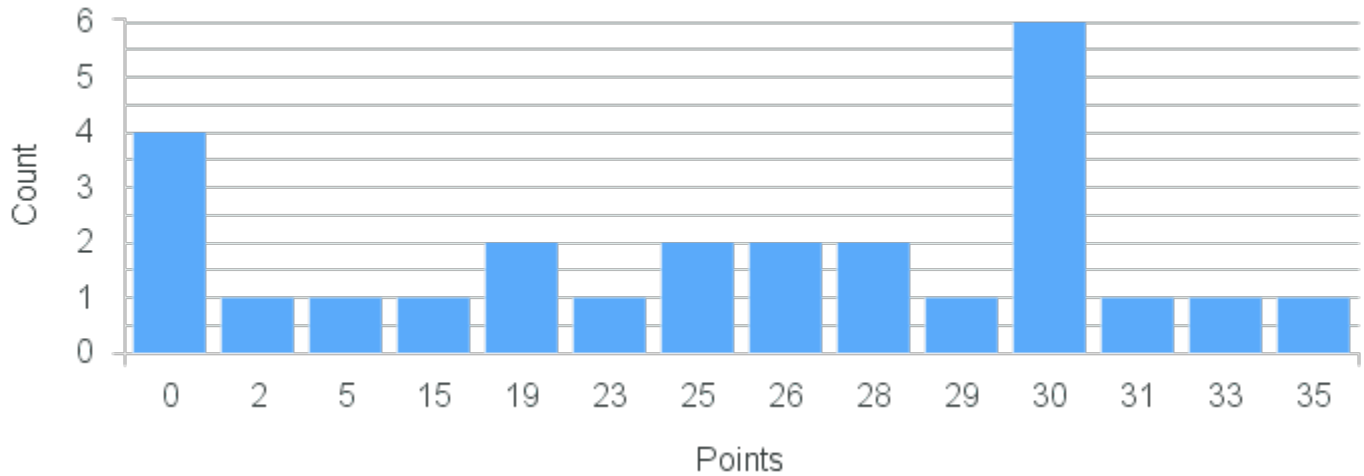

Course Point Distribution for Fall 2020

CRN: 12505

Course ID: PY296 Cross List:
4411

Limit: 25

Functional Neuroscience

Demand: 26

Waitlisted: 1

Department: Psychology

Min Points: 0

Term	Block(s)	CRN	Course ID	See Also	Course Limit	Course Demand	Count	Points
Fall 2020	4	12505	PY296 4411		25	26	1	35
Fall 2020	4	12505	PY296 4411		25	26	1	33
Fall 2020	4	12505	PY296 4411		25	26	1	31
Fall 2020	4	12505	PY296 4411		25	26	6	30
Fall 2020	4	12505	PY296 4411		25	26	1	29
Fall 2020	4	12505	PY296 4411		25	26	2	28
Fall 2020	4	12505	PY296 4411		25	26	2	26
Fall 2020	4	12505	PY296 4411		25	26	2	25
Fall 2020	4	12505	PY296 4411		25	26	1	23
Fall 2020	4	12505	PY296 4411		25	26	2	19
Fall 2020	4	12505	PY296 4411		25	26	1	15
Fall 2020	4	12505	PY296 4411		25	26	1	5
Fall 2020	4	12505	PY296 4411		25	26	1	2
Fall 2020	4	12505	PY296 4411		25	26	4	0