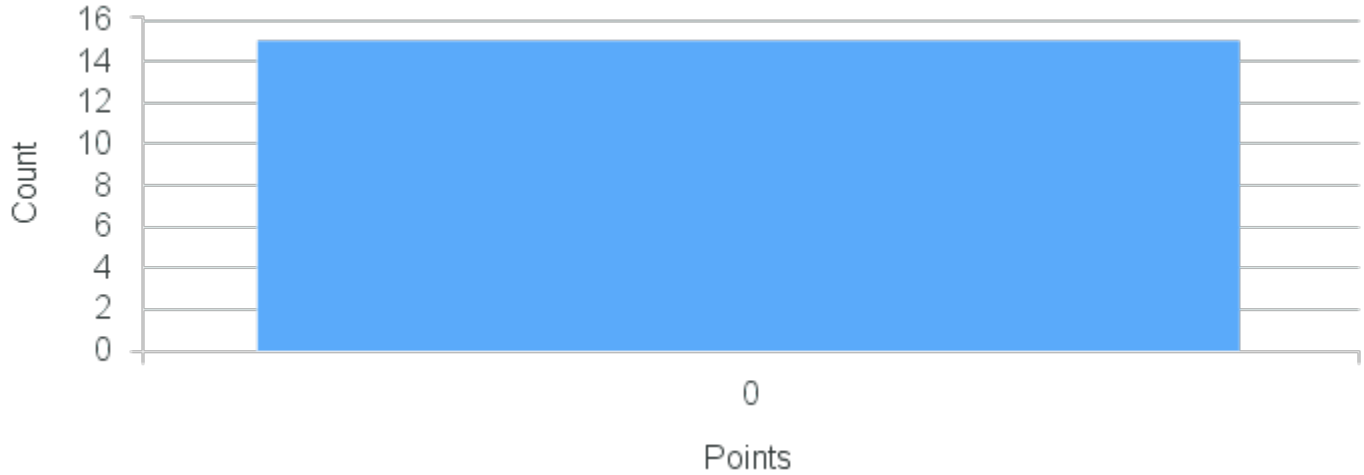

Course Point Distribution for Fall 2020

CRN: 12152

Course ID: EN380 Cross List: CO300 2211
2211

Limit: 25

Advanced Topics in Literary and Cultural Studies: Greek Island Pastoral: Shakespeare to Mamma Mia! Demand: 15

Waitlisted: 0

Department: English

Term	Block(s)	CRN	Course ID	See Also	Course Limit	Course Demand	Count	Points
Fall 2020	2	12152	EN380 2211	CO300 2211	25	15	15	0