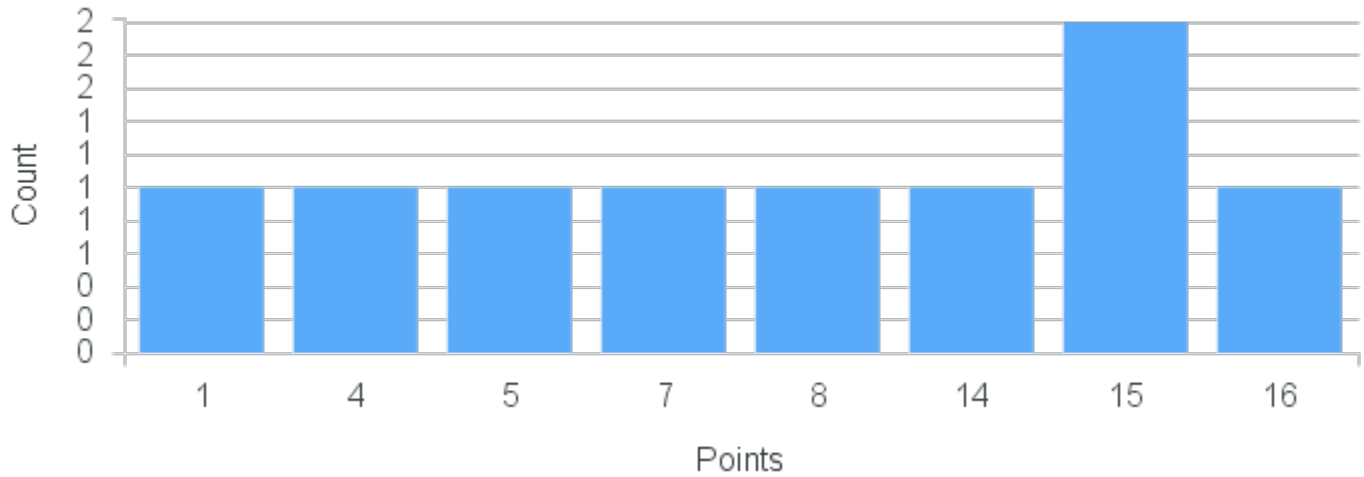

# Course Point Distribution for Fall 2020

CRN: 12867

Course ID: EV145 Cross List:  
4411

Limit: 25

Environment and Society

Demand: 9

Waitlisted: 0

Department: Environmental  
Science