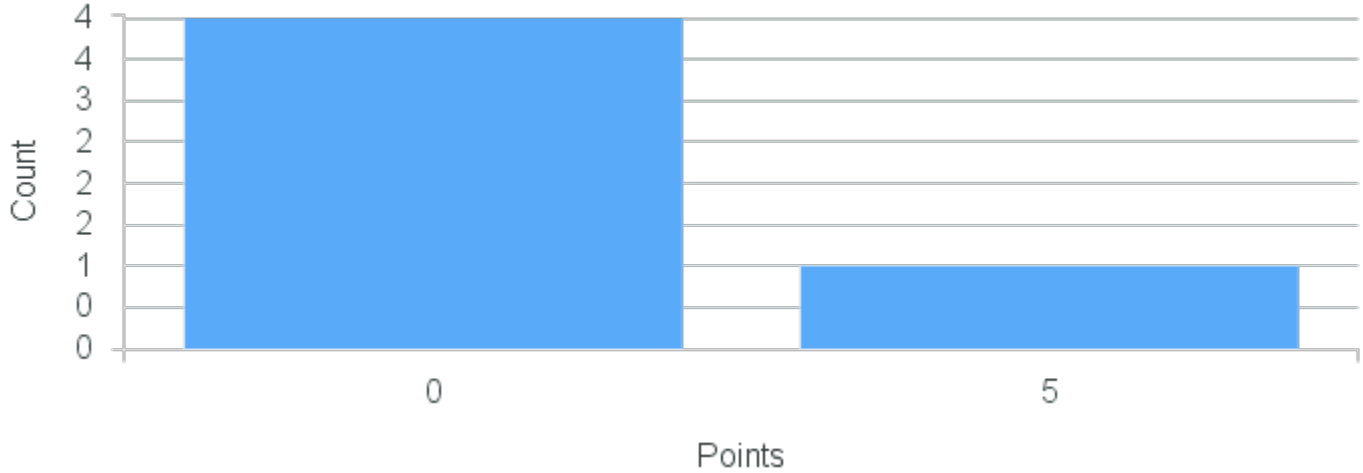

Course Point Distribution for Fall 2020

CRN: 12643

Course ID:
PS419.1 1413

Cross List: PS408.1 1413

Limit: 10

Seminar in Political Philosophy:

Demand: 5

Waitlisted: 0

Department: Political Science

Term	Block(s)	CRN	Course ID	See Also	Course Limit	Course Demand	Count	Points
Fall 2020	1-4	12643	PS419.1 1413	PS408.1 1413	10	5	1	5
Fall 2020	1-4	12643	PS419.1 1413	PS408.1 1413	10	5	4	0