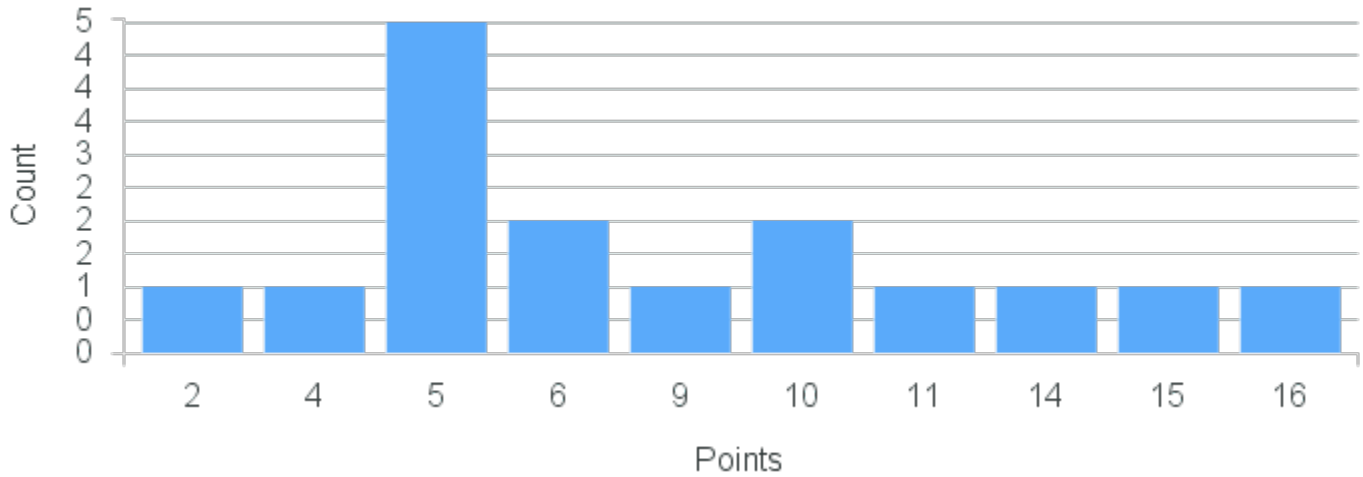

# Course Point Distribution for Fall 2020

CRN: 12373

Course ID: EV145 Cross List:  
3311

Limit: 25

Environment and Society

Demand: 16

Waitlisted: 0

Department: Environmental  
Science