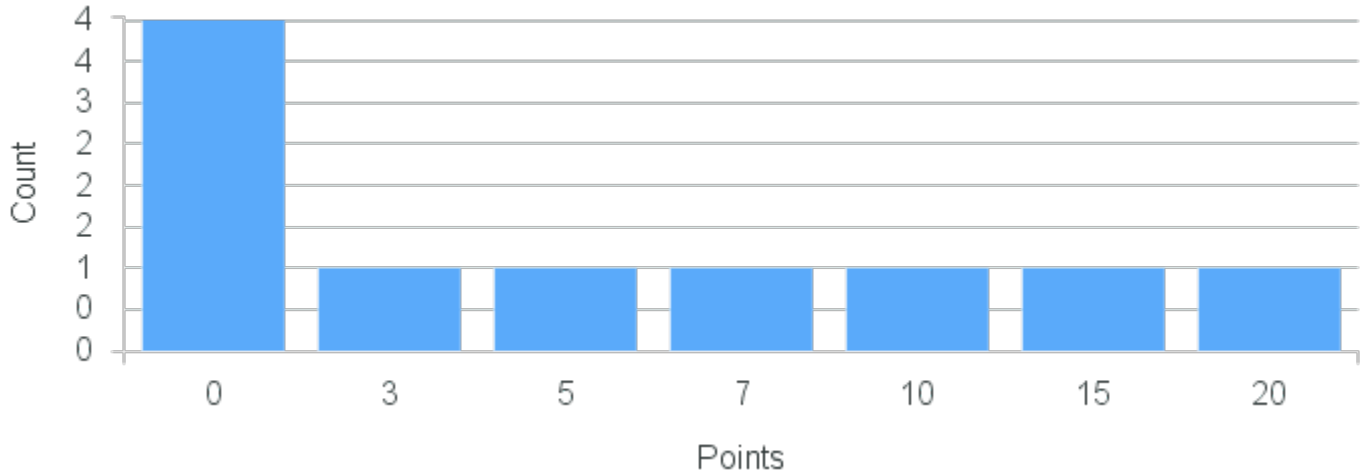

# Course Point Distribution for Fall 2020

CRN: 12543

Course ID: SW259  
Cross List:  
1111

Limit: 25

Ritual and Medicine of the Southwest

Demand: 10

Waitlisted: 0

Department: Southwest Studies