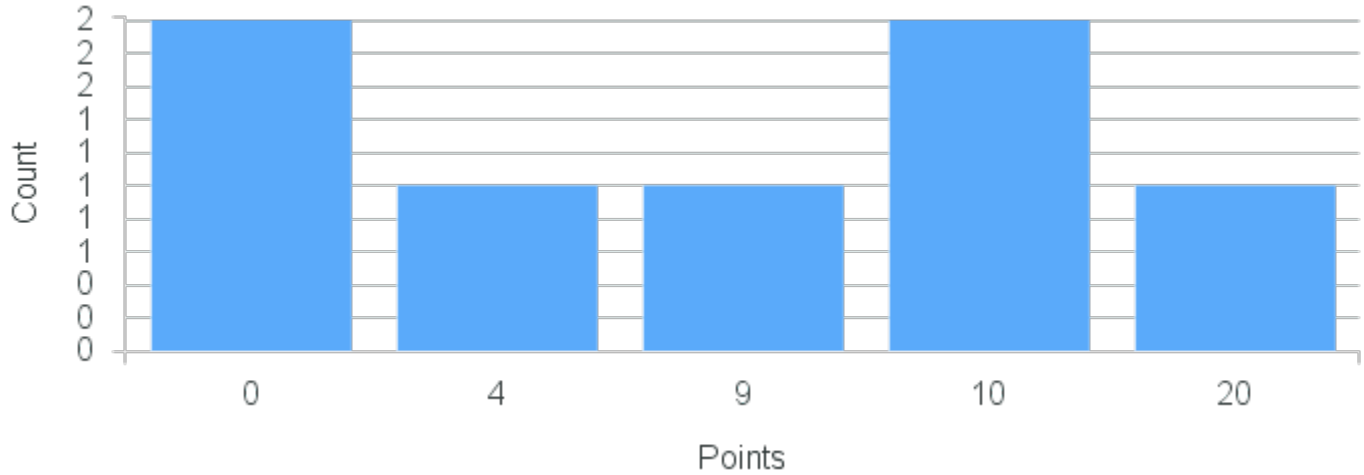

Course Point Distribution for Fall 2020

CRN: 12887

Course ID: MU274 Cross List:
3311

Limit: 25

Experimental Music

Demand: 7

Waitlisted: 0

Department: Music

Term	Block(s)	CRN	Course ID	See Also	Course Limit	Course Demand	Count	Points
Fall 2020	3	12887	MU274 3311		25	7	1	20
Fall 2020	3	12887	MU274 3311		25	7	2	10
Fall 2020	3	12887	MU274 3311		25	7	1	9
Fall 2020	3	12887	MU274 3311		25	7	1	4
Fall 2020	3	12887	MU274 3311		25	7	2	0