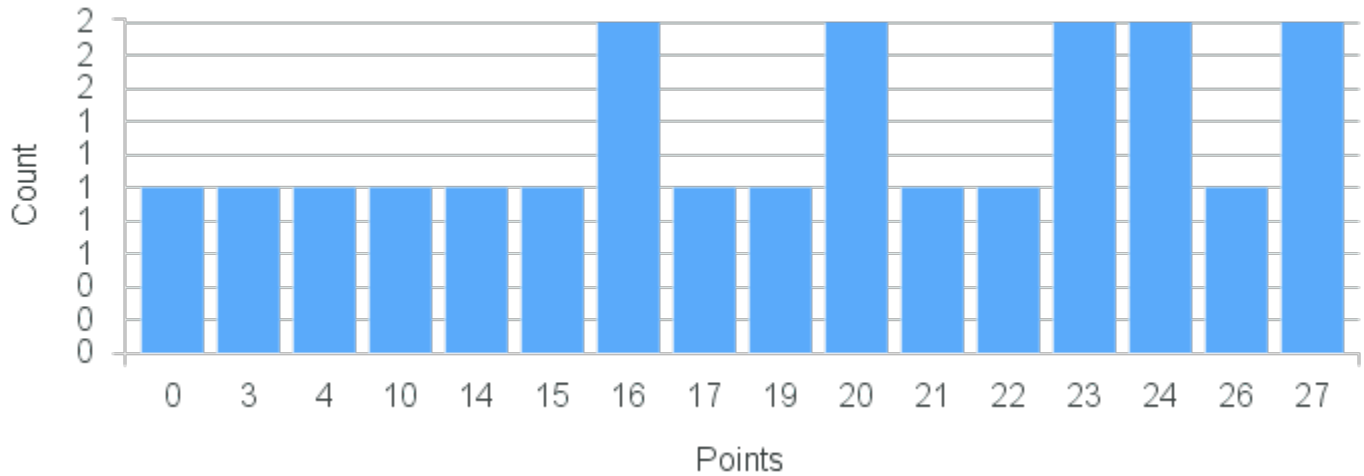

Course Point Distribution for Fall 2020

CRN: 12818

Course ID: AS201 Cross List:
1111

Limit: 12

Printmaking

Demand: 21

Waitlisted: 9

Department: Art

Min Points: 19

Term	Block(s)	CRN	Course ID	See Also	Course Limit	Course Demand	Count	Points
Fall 2020	1	12818	AS201 1111		12	21	2	27
Fall 2020	1	12818	AS201 1111		12	21	1	26
Fall 2020	1	12818	AS201 1111		12	21	2	24
Fall 2020	1	12818	AS201 1111		12	21	2	23
Fall 2020	1	12818	AS201 1111		12	21	1	22
Fall 2020	1	12818	AS201 1111		12	21	1	21
Fall 2020	1	12818	AS201 1111		12	21	2	20
Fall 2020	1	12818	AS201 1111		12	21	1	19
Fall 2020	1	12818	AS201 1111		12	21	1	17
Fall 2020	1	12818	AS201 1111		12	21	2	16
Fall 2020	1	12818	AS201 1111		12	21	1	15
Fall 2020	1	12818	AS201 1111		12	21	1	14
Fall 2020	1	12818	AS201 1111		12	21	1	10
Fall 2020	1	12818	AS201 1111		12	21	1	4