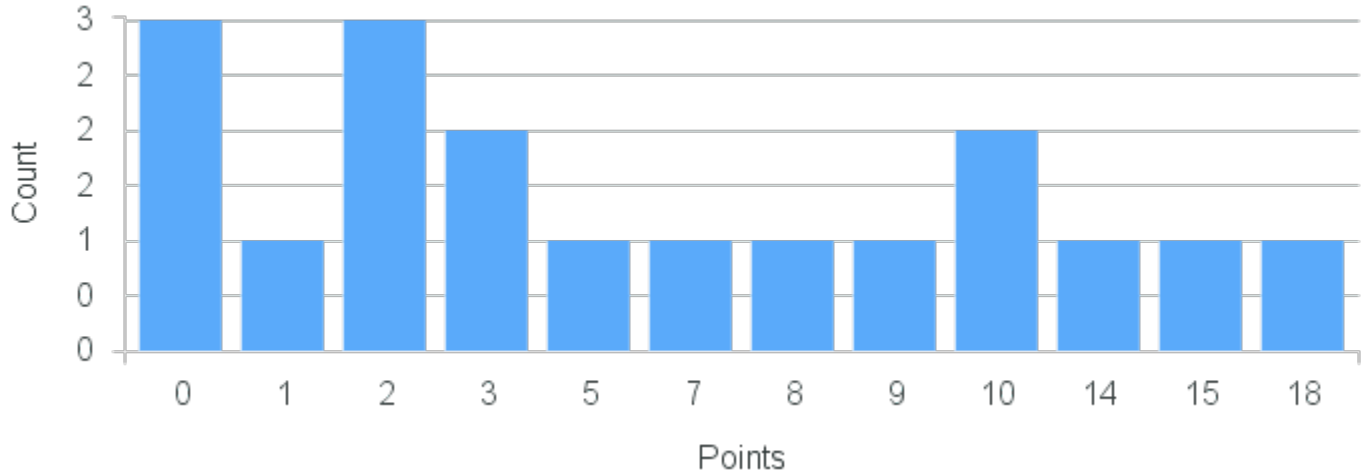

# Course Point Distribution for Fall 2020

CRN: 12717

Course ID: EN221 Cross List:  
1111

Limit: 25

Introduction to Poetry

Demand: 18

Waitlisted: 0

Department: English