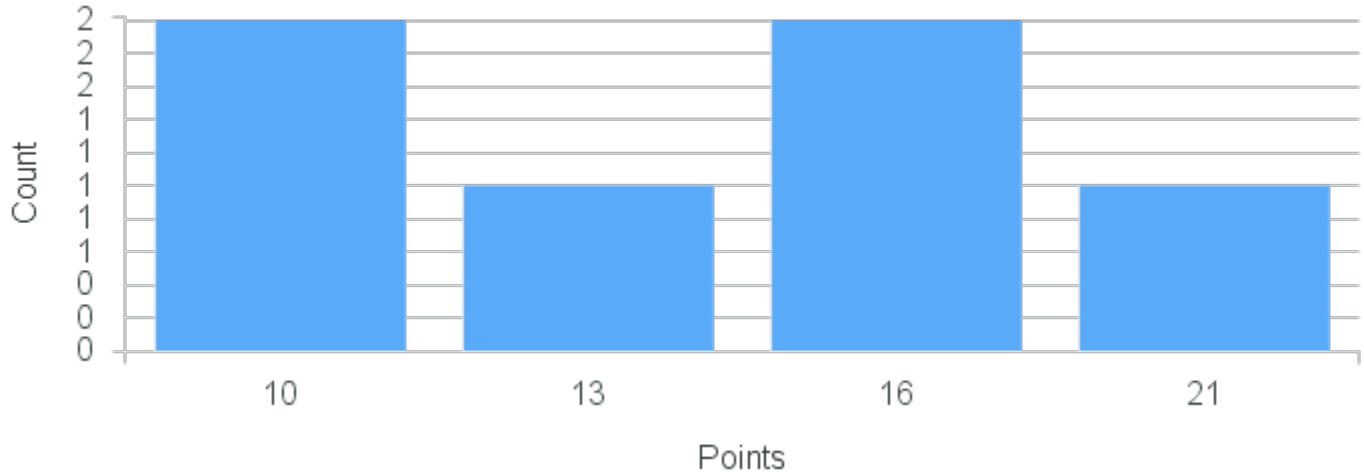

# Course Point Distribution for Fall 2020

CRN: 12634

Course ID: PS410 Cross List:  
4411

Limit: 10

Tutorial in International Relations

Demand: 6

Waitlisted: 0

Department: Political Science