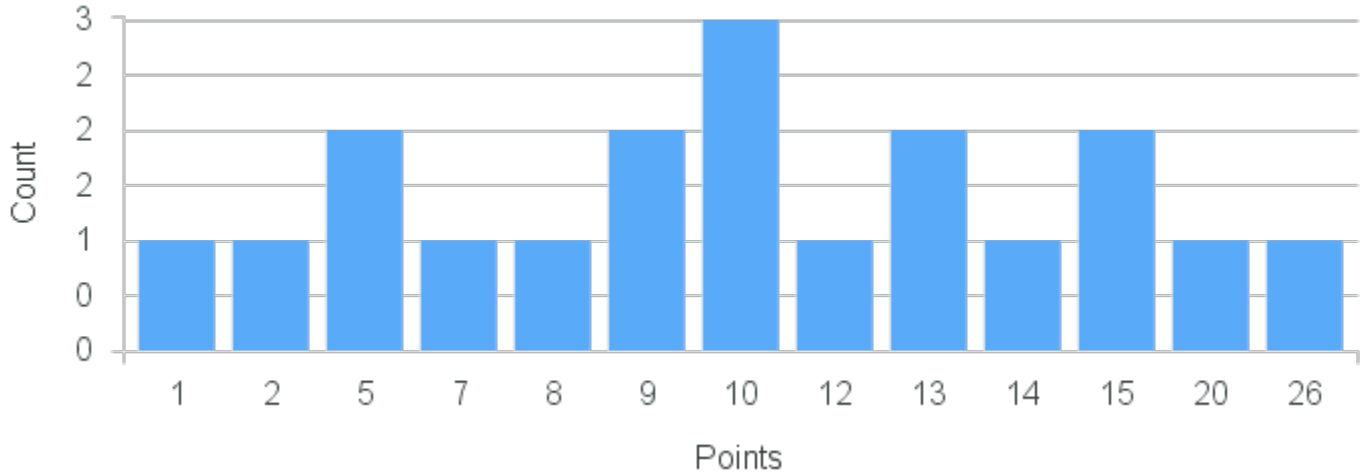

# Course Point Distribution for Fall 2020

CRN: 12628

Course ID: PS319 Cross List:  
2211

Limit: 25

Ideology in the United States

Demand: 19

Waitlisted: 0

Department: Political Science