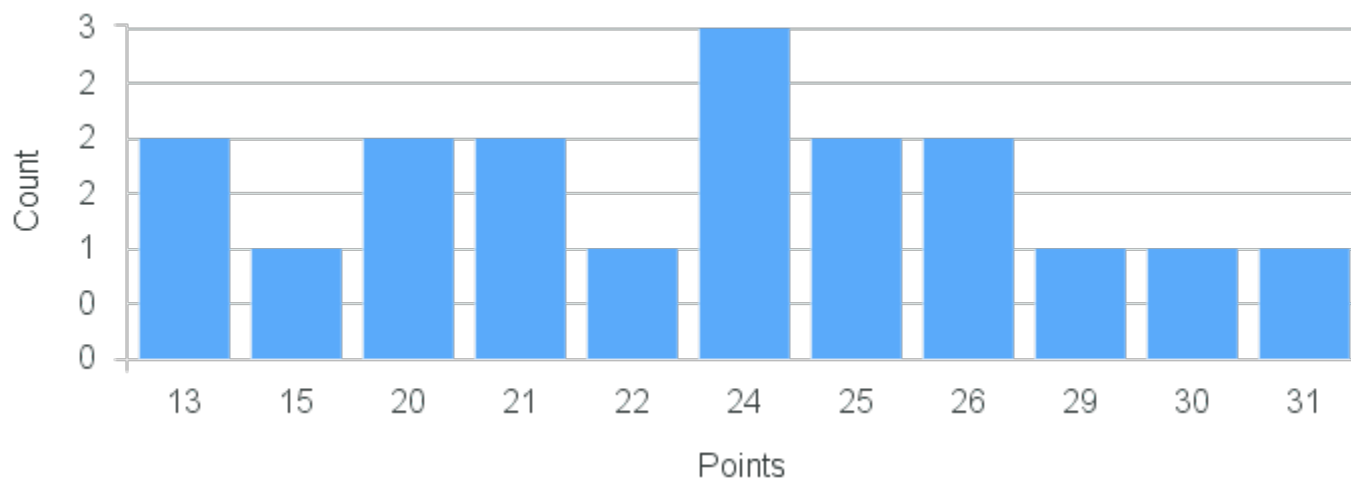

## Course Point Distribution for Fall 2020

CRN: 12195

Course ID: CH250 Cross List:  
4411

Limit: 24

Structures of Organic Molecules

Demand: 18

Waitlisted: 0

Department: Chemistry &  
Biochemistry