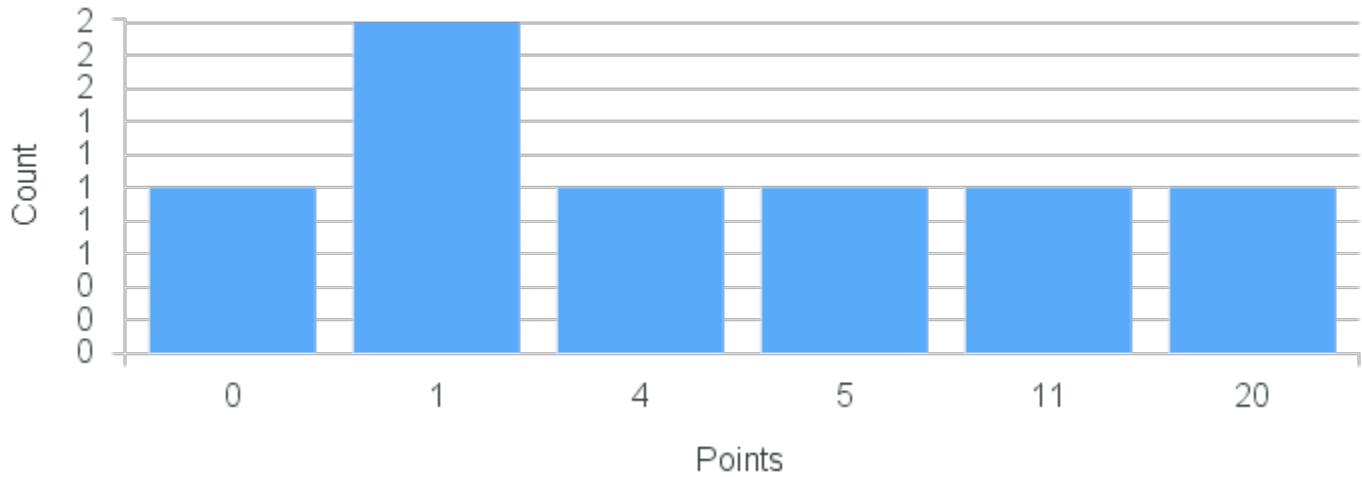

# Course Point Distribution for Fall 2020

CRN: 12746

Course ID: SP305 Cross List:  
1111

Limit: 15

Cultural Context and Written Expression

Demand: 7

Waitlisted: 0

Department: Romance  
Languages