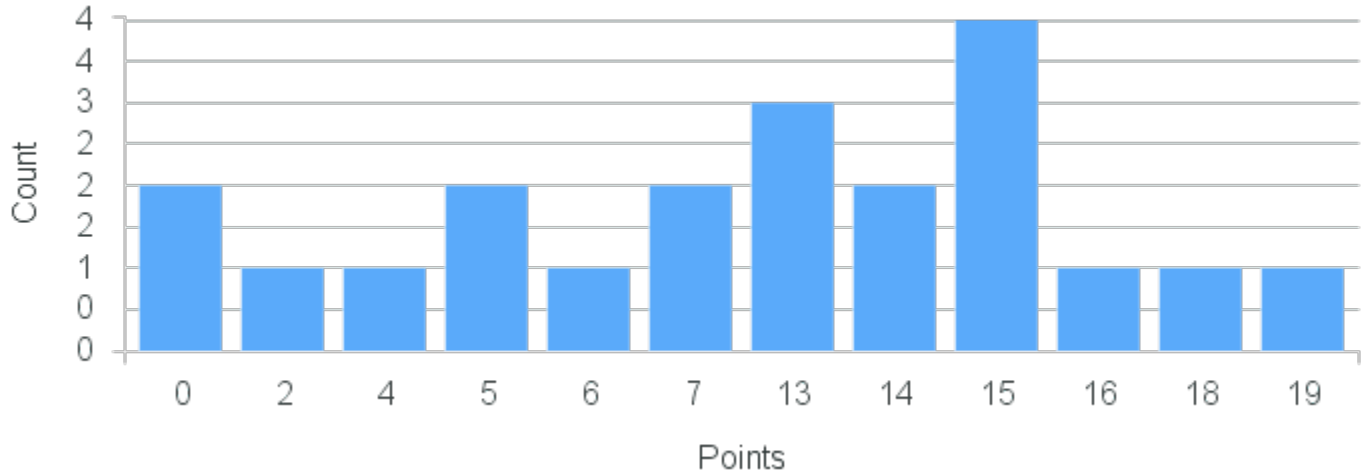

# Course Point Distribution for Fall 2020

CRN: 12861

Course ID: MA117 Cross List:  
2211

Limit: 25

Probability & Statistics

Demand: 21

Waitlisted: 0

Department: Mathematics &  
Computer Science