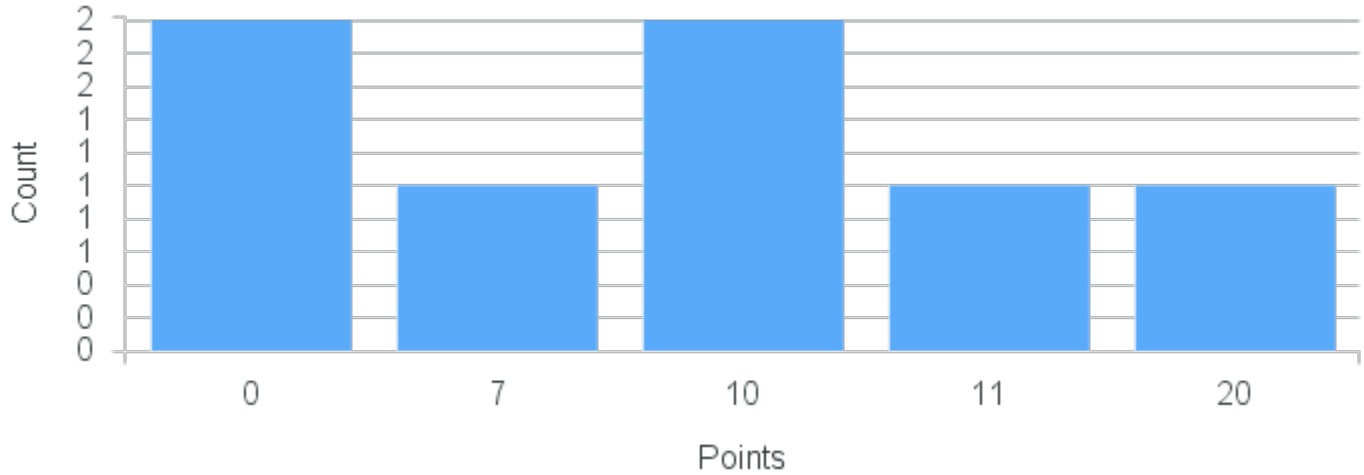

Course Point Distribution for Fall 2020

CRN: 12306

Course ID: HY200 Cross List:
1111

Limit: 25

Topics in History: At-Home in Diaspora: Jewish Spaces and Places, Imagined and Real

Demand: 7

Waitlisted: 0

Department: History

Term	Block(s)	CRN	Course ID	See Also	Course Limit	Course Demand	Count	Points
Fall 2020	1	12306	HY200 1111		25	7	1	20
Fall 2020	1	12306	HY200 1111		25	7	1	11
Fall 2020	1	12306	HY200 1111		25	7	2	10
Fall 2020	1	12306	HY200 1111		25	7	1	7
Fall 2020	1	12306	HY200 1111		25	7	2	0