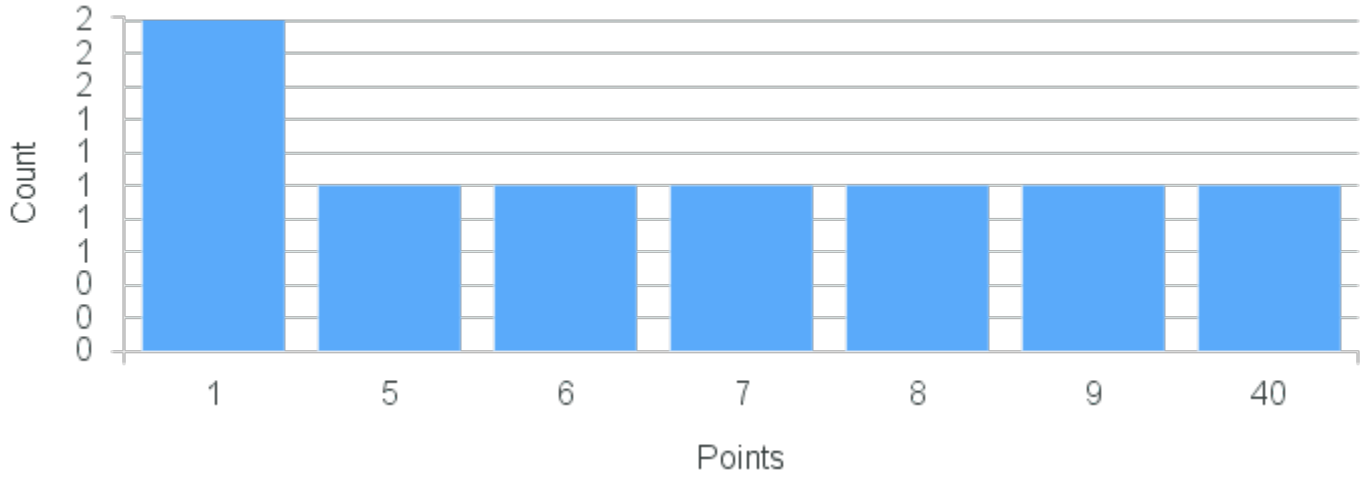

# Course Point Distribution for Fall 2020

CRN: 12582

Course ID: MA340 Cross List:  
4411

Limit: 25

Topics in Mathematics: Algebraic Geometry

Demand: 8

Waitlisted: 0

Department: Mathematics &  
Computer Science