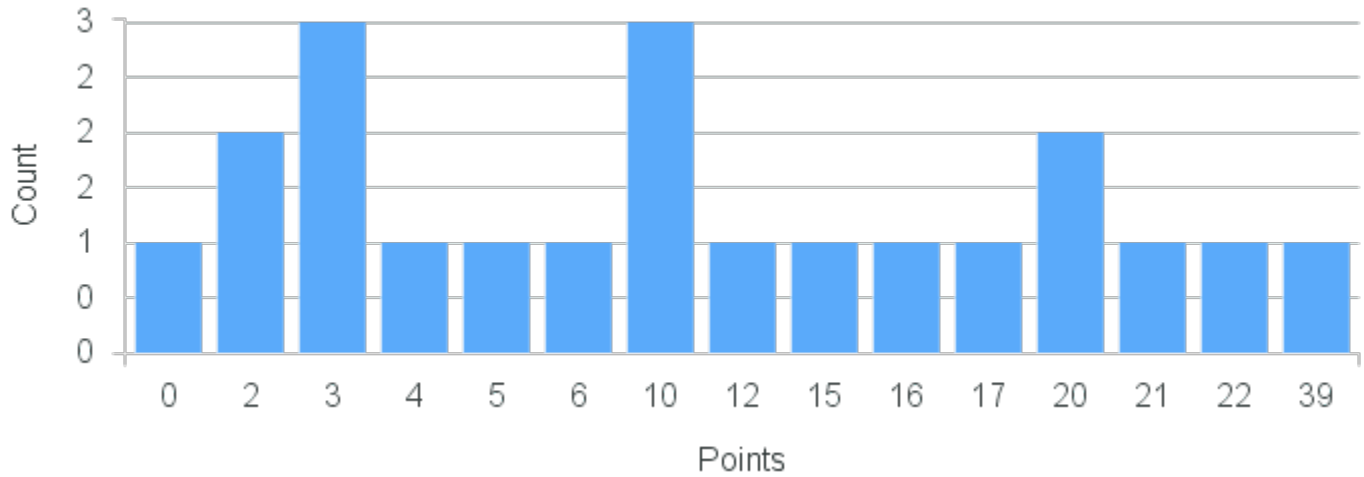

Course Point Distribution for Fall 2020

CRN: 12323

Course ID: FM312 Cross List:
2211

Limit: 16

Documentary Form and Filmmaking

Demand: 21

Department: Film and New Media
Studies

Waitlisted: 5

Min Points: 3

Term	Block(s)	CRN	Course ID	See Also	Course Limit	Course Demand	Count	Points
Fall 2020	2	12323	FM312 2211		16	21	1	39
Fall 2020	2	12323	FM312 2211		16	21	1	22
Fall 2020	2	12323	FM312 2211		16	21	1	21
Fall 2020	2	12323	FM312 2211		16	21	2	20
Fall 2020	2	12323	FM312 2211		16	21	1	17
Fall 2020	2	12323	FM312 2211		16	21	1	16
Fall 2020	2	12323	FM312 2211		16	21	1	15
Fall 2020	2	12323	FM312 2211		16	21	1	12
Fall 2020	2	12323	FM312 2211		16	21	3	10
Fall 2020	2	12323	FM312 2211		16	21	1	6
Fall 2020	2	12323	FM312 2211		16	21	1	5
Fall 2020	2	12323	FM312 2211		16	21	1	4
Fall 2020	2	12323	FM312 2211		16	21	3	3