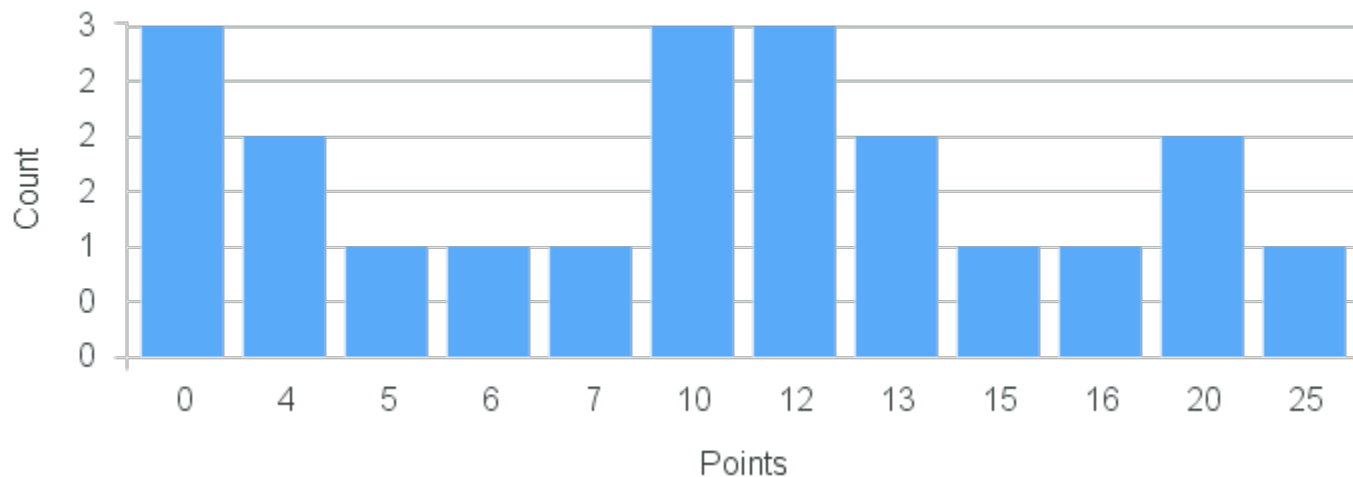

## Course Point Distribution for Fall 2020

CRN: 12732

Course ID: PC141 Cross List:  
3311

Limit: 32

Physics for the Life Sciences I

Demand: 21

Waitlisted: 0

Department: Physics