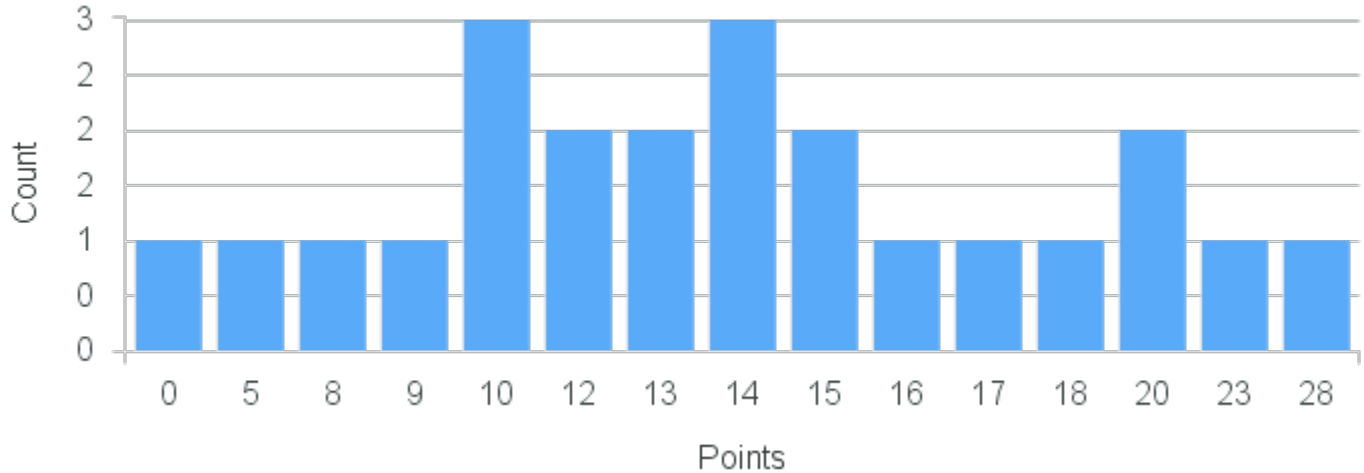

Course Point Distribution for Fall 2020

CRN: 12627

Course ID: PS321 Cross List:
1111

Limit: 25

Public Policymaking

Demand: 23

Waitlisted: 0

Department: Political Science

Term	Block(s)	CRN	Course ID	See Also	Course Limit	Course Demand	Count	Points
Fall 2020	1	12627	PS321 1111		25	23	1	28
Fall 2020	1	12627	PS321 1111		25	23	1	23
Fall 2020	1	12627	PS321 1111		25	23	2	20
Fall 2020	1	12627	PS321 1111		25	23	1	18
Fall 2020	1	12627	PS321 1111		25	23	1	17
Fall 2020	1	12627	PS321 1111		25	23	1	16
Fall 2020	1	12627	PS321 1111		25	23	2	15
Fall 2020	1	12627	PS321 1111		25	23	3	14
Fall 2020	1	12627	PS321 1111		25	23	2	13
Fall 2020	1	12627	PS321 1111		25	23	2	12
Fall 2020	1	12627	PS321 1111		25	23	3	10
Fall 2020	1	12627	PS321 1111		25	23	1	9
Fall 2020	1	12627	PS321 1111		25	23	1	8
Fall 2020	1	12627	PS321 1111		25	23	1	5