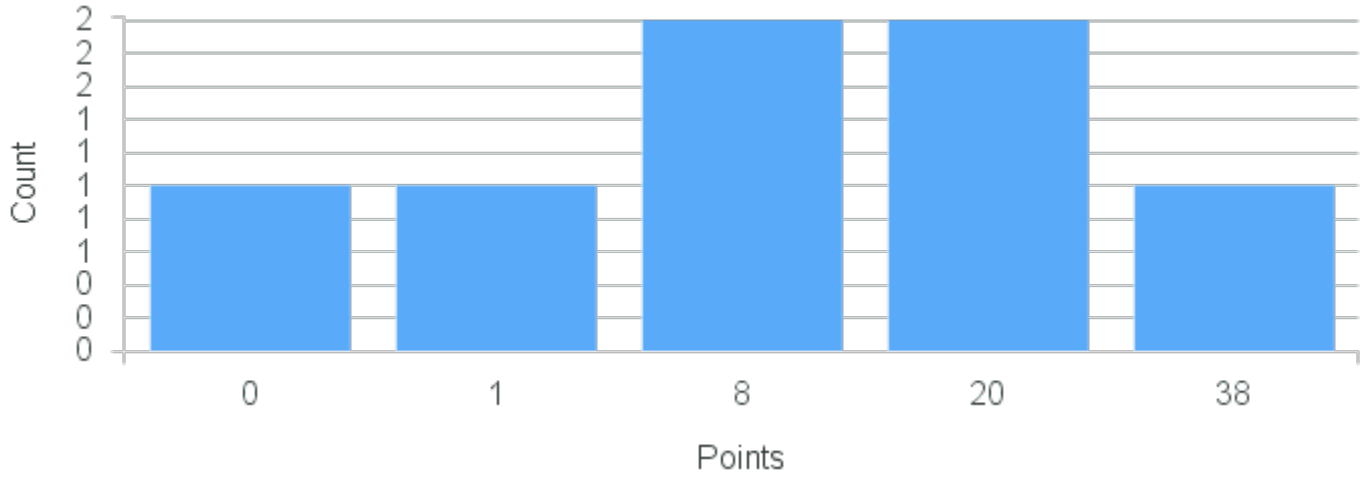

Course Point Distribution for Fall 2020

CRN: 12076

Course ID: CN101 Cross List: PA101 3411
3411

Limit: 18

Elementary Chinese

Demand: 7

Waitlisted: 0

Department: German, Russian &
E Asian Lang

Term	Block(s)	CRN	Course ID	See Also	Course Limit	Course Demand	Count	Points
Fall 2020	3-4	12076	CN101 3411	PA101 3411	18	7	1	38
Fall 2020	3-4	12076	CN101 3411	PA101 3411	18	7	2	20
Fall 2020	3-4	12076	CN101 3411	PA101 3411	18	7	2	8
Fall 2020	3-4	12076	CN101 3411	PA101 3411	18	7	1	1
Fall 2020	3-4	12076	CN101 3411	PA101 3411	18	7	1	0