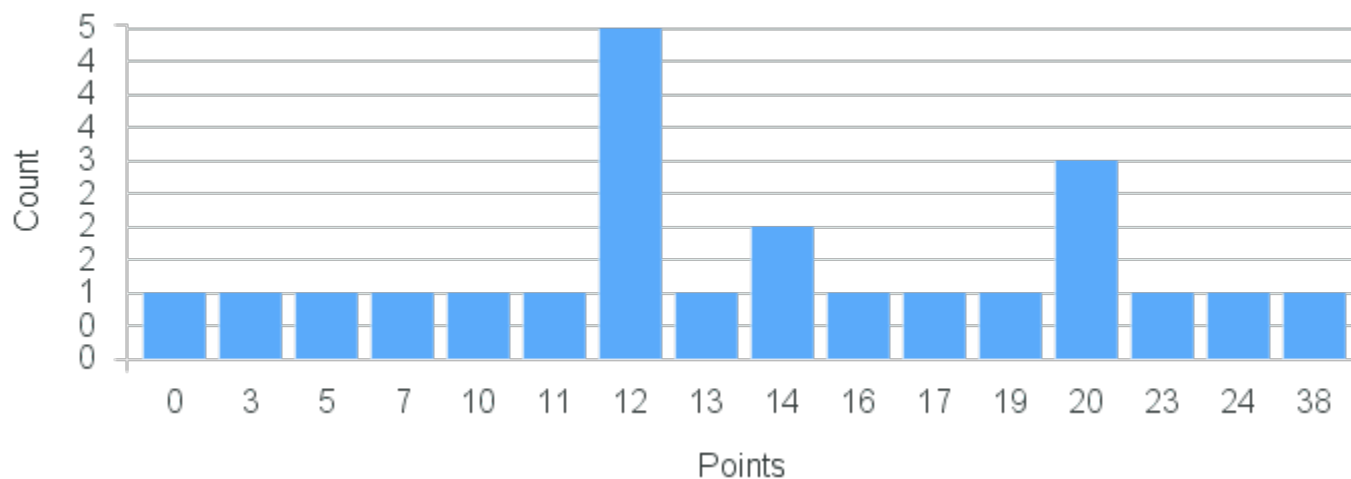

## Course Point Distribution for Fall 2020

CRN: 12059

Course ID: BE105 Cross List:  
4411

Limit: 24

Biology of Plants

Demand: 23

Waitlisted: 0

Department: Organismal Biology  
& Ecology