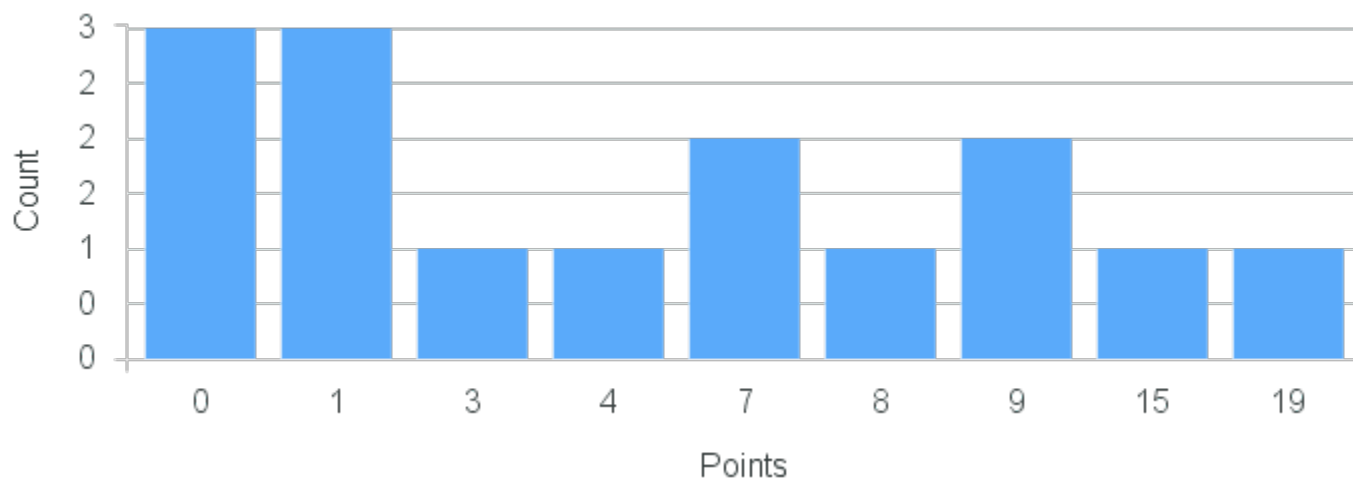

Course Point Distribution for Fall 2020

CRN: 12178

Course ID: CH266 Cross List:
2211

Limit: 25

Fundamentals of Physical Chemistry

Demand: 15

Waitlisted: 0

Department: Chemistry &
Biochemistry

Term	Block(s)	CRN	Course ID	See Also	Course Limit	Course Demand	Count	Points
Fall 2020	2	12178	CH266 2211		25	15	1	19
Fall 2020	2	12178	CH266 2211		25	15	1	15
Fall 2020	2	12178	CH266 2211		25	15	2	9
Fall 2020	2	12178	CH266 2211		25	15	1	8
Fall 2020	2	12178	CH266 2211		25	15	2	7
Fall 2020	2	12178	CH266 2211		25	15	1	4
Fall 2020	2	12178	CH266 2211		25	15	1	3
Fall 2020	2	12178	CH266 2211		25	15	3	1
Fall 2020	2	12178	CH266 2211		25	15	3	0