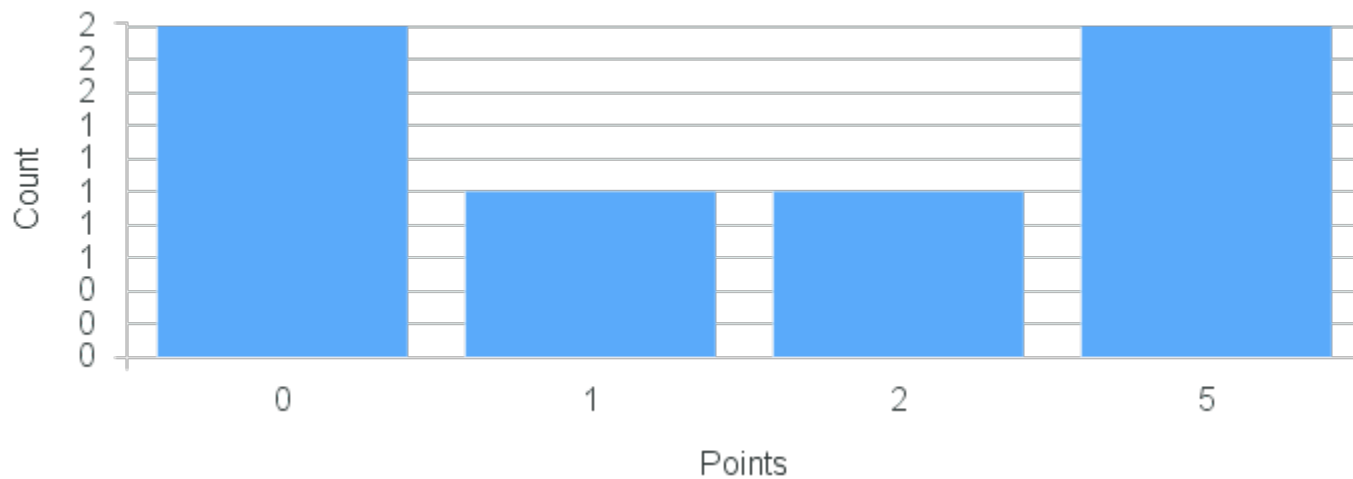

Course Point Distribution for Fall 2020

CRN: 12192

Course ID: CH342 Cross List:
4411

Limit: 25

Introduction to Instrumental Methods

Demand: 6

Waitlisted: 0

Department: Chemistry &
Biochemistry

Term	Block(s)	CRN	Course ID	See Also	Course Limit	Course Demand	Count	Points
Fall 2020	4	12192	CH342 4411		25	6	2	5
Fall 2020	4	12192	CH342 4411		25	6	1	2
Fall 2020	4	12192	CH342 4411		25	6	1	1
Fall 2020	4	12192	CH342 4411		25	6	2	0