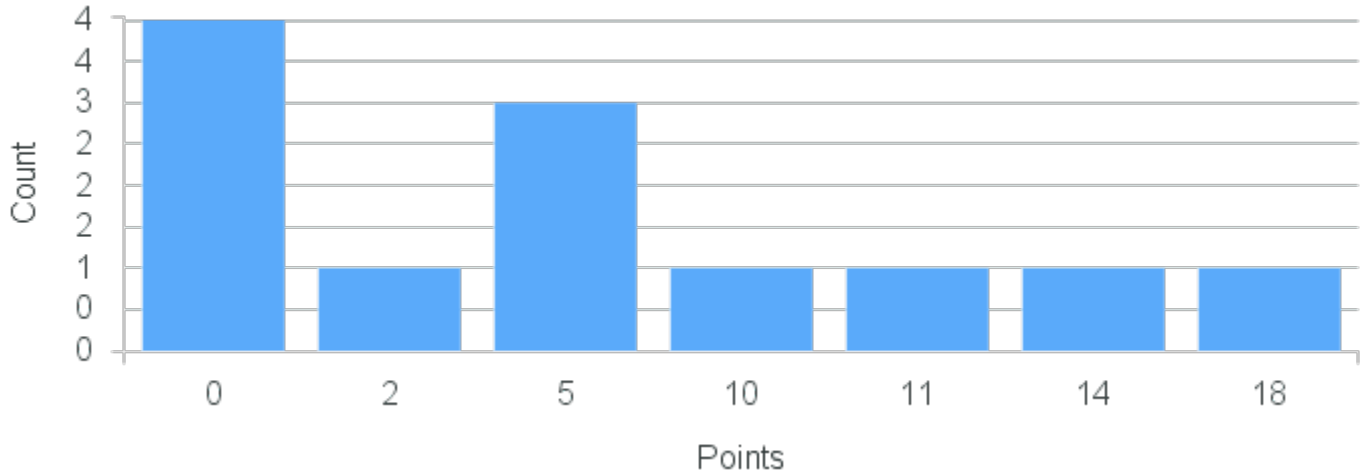

# Course Point Distribution for Fall 2020

CRN: 12473

Course ID: MA417 Cross List:  
4411

Limit: 25

Mathematical Statistics

Demand: 12

Waitlisted: 0

Department: Mathematics &  
Computer Science