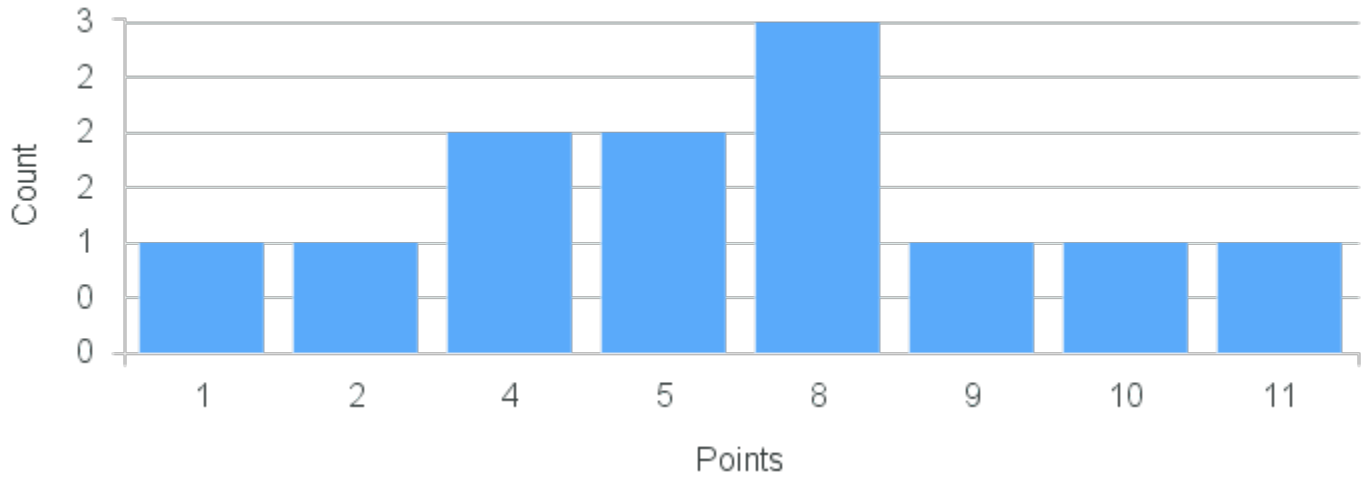

# Course Point Distribution for Fall 2020

CRN: 12052

Course ID: BE366 Cross List:  
2211

Limit: 12

Comparative Animal Physiology

Demand: 12

Waitlisted: 0

Department: Organismal Biology  
& Ecology