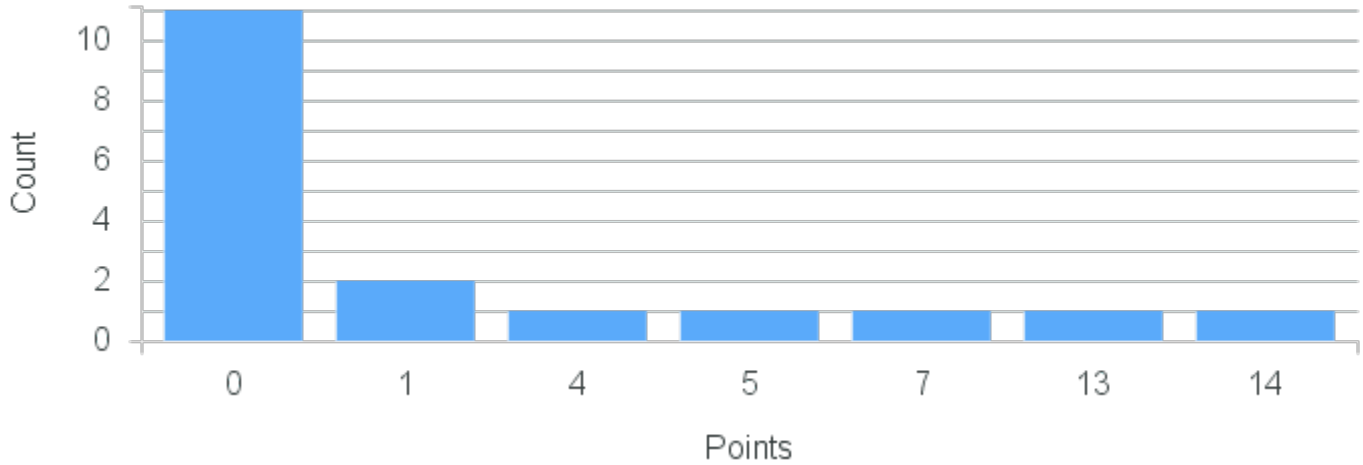

# Course Point Distribution for Fall 2020

CRN: 12721

Course ID: PC450 Cross List:  
1111

Limit: 25

Senior Seminar

Demand: 18

Waitlisted: 0

Department: Physics