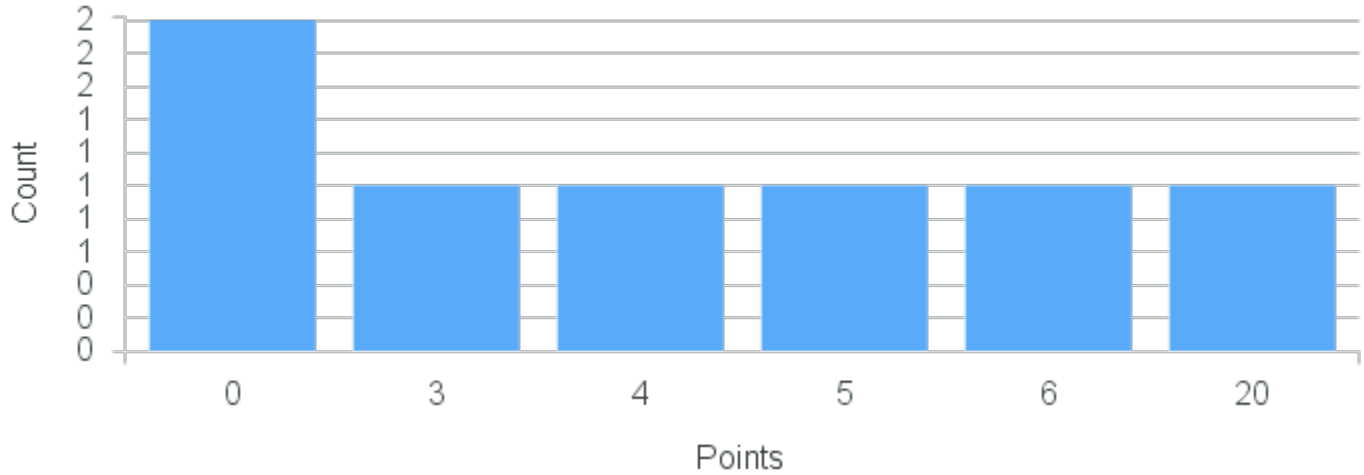

# Course Point Distribution for Fall 2020

CRN: 12156

Course ID: EN221 Cross List:  
3311

Limit: 25

Introduction to Poetry

Demand: 7

Waitlisted: 0

Department: English