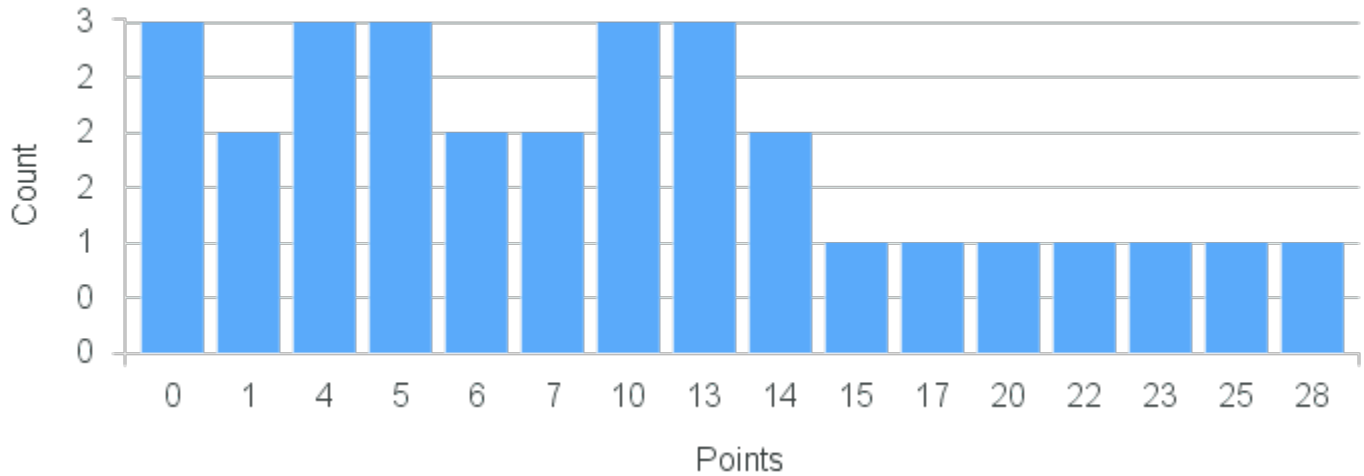

Course Point Distribution for Fall 2020

CRN: 12173

Course ID: EN283 Cross List:
2211

Limit: 16

Beginning Fiction Writing

Demand: 30

Waitlisted: 14

Department: English

Min Points: 7

Term	Block(s)	CRN	Course ID	See Also	Course Limit	Course Demand	Count	Points
Fall 2020	2	12173	EN283 2211		16	30	1	28
Fall 2020	2	12173	EN283 2211		16	30	1	25
Fall 2020	2	12173	EN283 2211		16	30	1	23
Fall 2020	2	12173	EN283 2211		16	30	1	22
Fall 2020	2	12173	EN283 2211		16	30	1	20
Fall 2020	2	12173	EN283 2211		16	30	1	17
Fall 2020	2	12173	EN283 2211		16	30	1	15
Fall 2020	2	12173	EN283 2211		16	30	2	14
Fall 2020	2	12173	EN283 2211		16	30	3	13
Fall 2020	2	12173	EN283 2211		16	30	3	10
Fall 2020	2	12173	EN283 2211		16	30	2	7
Fall 2020	2	12173	EN283 2211		16	30	2	6
Fall 2020	2	12173	EN283 2211		16	30	3	5
Fall 2020	2	12173	EN283 2211		16	30	3	4