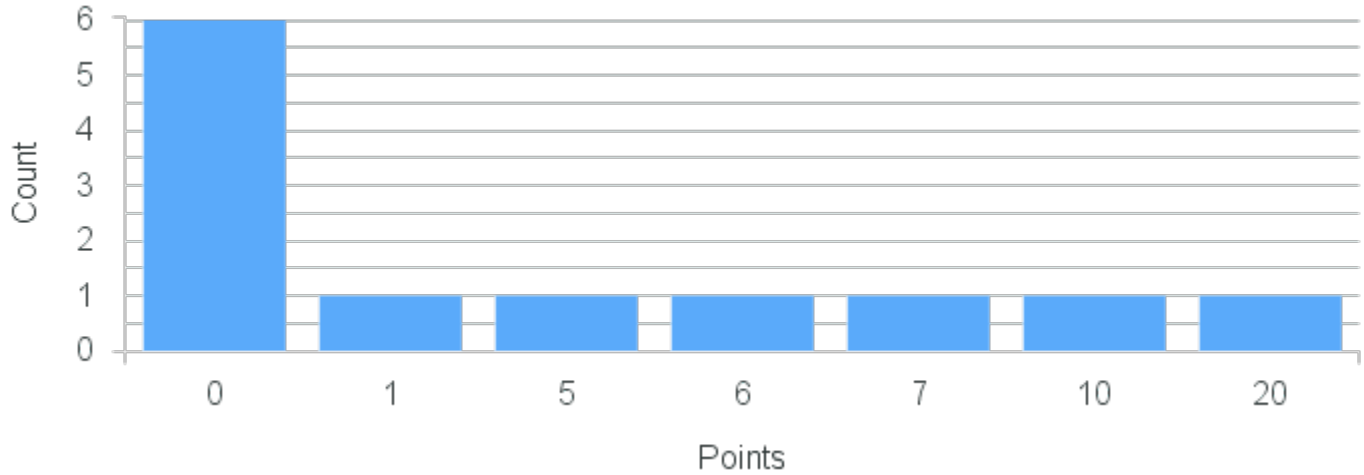

Course Point Distribution for Fall 2020

CRN: 12557

Course ID: SP306 Cross List:
2211

Limit: 18

Cultural Context and Critical Analysis

Demand: 12

Waitlisted: 0

Department: Romance
Languages

Term	Block(s)	CRN	Course ID	See Also	Course Limit	Course Demand	Count	Points
Fall 2020	2	12557	SP306 2211		18	12	1	20
Fall 2020	2	12557	SP306 2211		18	12	1	10
Fall 2020	2	12557	SP306 2211		18	12	1	7
Fall 2020	2	12557	SP306 2211		18	12	1	6
Fall 2020	2	12557	SP306 2211		18	12	1	5
Fall 2020	2	12557	SP306 2211		18	12	1	1
Fall 2020	2	12557	SP306 2211		18	12	6	0