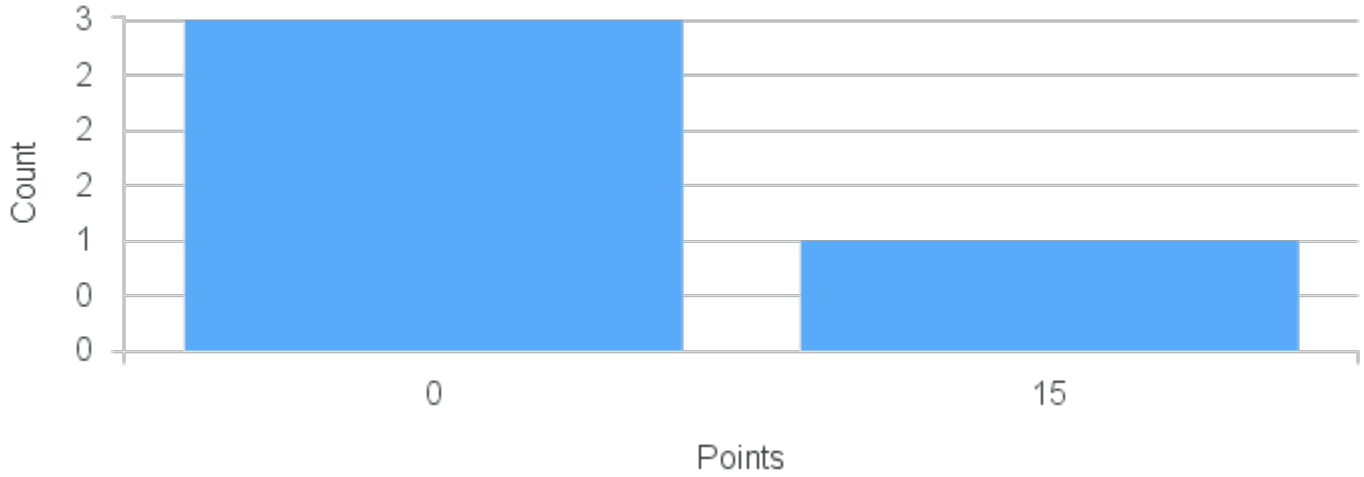

Course Point Distribution for Fall 2020

CRN: 12709

Course ID: SP370 Cross List:
2211

Limit: 25

Genre Studies: Contemporary Spanish Film

Demand: 4

Waitlisted: 0

Department: Romance
Languages

Term	Block(s)	CRN	Course ID	See Also	Course Limit	Course Demand	Count	Points
Fall 2020	2	12709	SP370 2211		25	4	1	15
Fall 2020	2	12709	SP370 2211		25	4	3	0