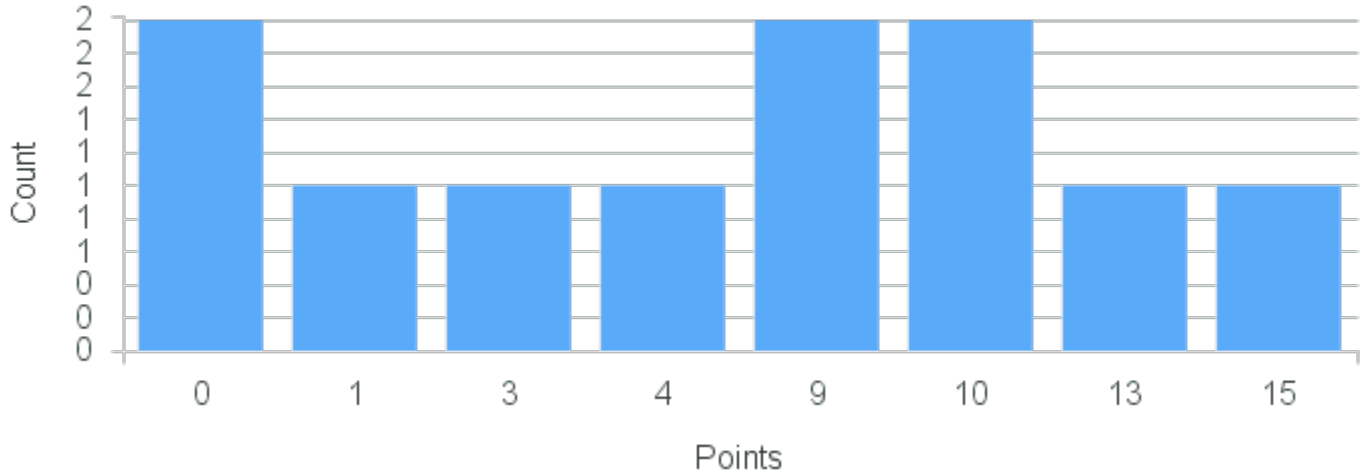

# Course Point Distribution for Fall 2020

CRN: 12467

Course ID: ED110 Cross List:  
4411

Limit: 25

Linking Literacy, Language and Linguistics

Demand: 11

Waitlisted: 0

Department: Education