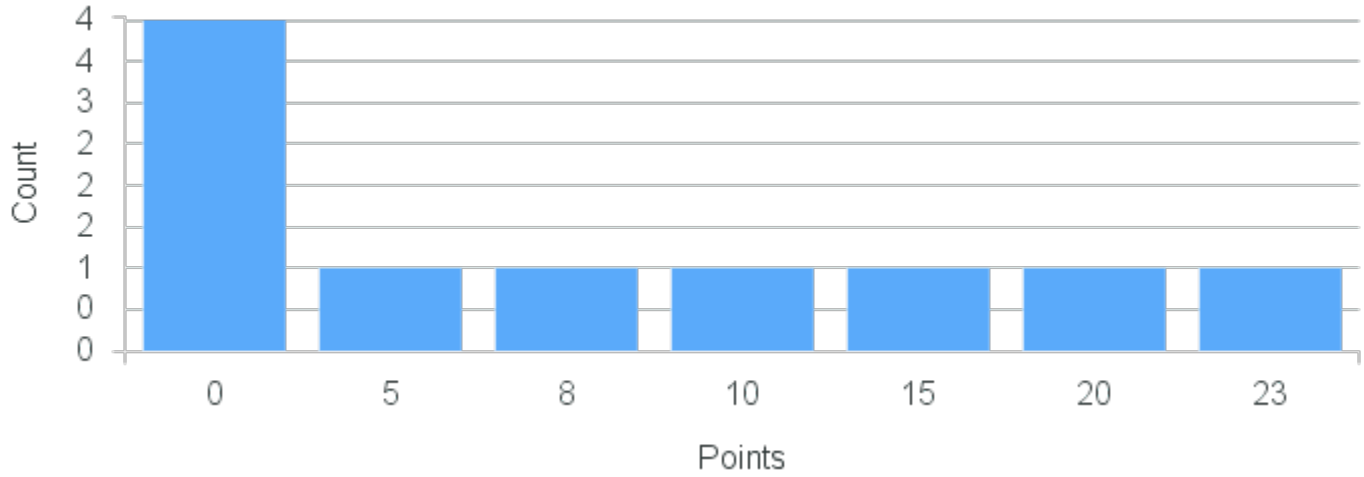

Course Point Distribution for Fall 2020

CRN: 12110

Course ID: GR101 Cross List:
3311

Limit: 18

Elementary German (I)

Demand: 10

Waitlisted: 0

Department: German, Russian &
E Asian Lang

Term	Block(s)	CRN	Course ID	See Also	Course Limit	Course Demand	Count	Points
Fall 2020	3	12110	GR101 3311		18	10	1	23
Fall 2020	3	12110	GR101 3311		18	10	1	20
Fall 2020	3	12110	GR101 3311		18	10	1	15
Fall 2020	3	12110	GR101 3311		18	10	1	10
Fall 2020	3	12110	GR101 3311		18	10	1	8
Fall 2020	3	12110	GR101 3311		18	10	1	5
Fall 2020	3	12110	GR101 3311		18	10	4	0