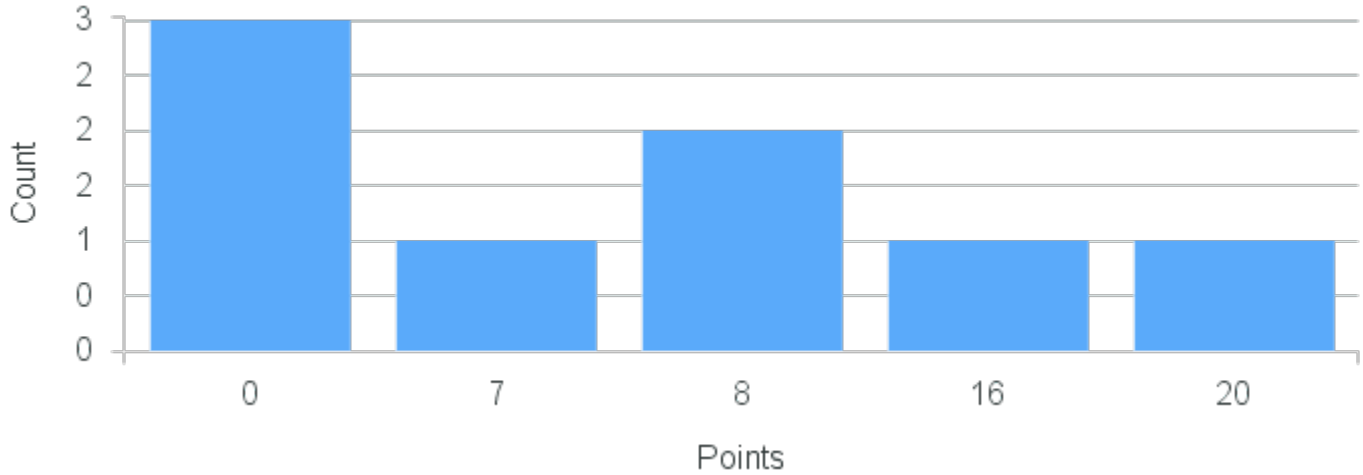

Course Point Distribution for Fall 2020

CRN: 12774

Course ID: GS233 Cross List:
3321

Limit: 12

Topics in Journalism: Art and Craft of Telling the True Story: Narrative Journalism

Demand: 8

Waitlisted: 0

Department: Non-Departmental
Studies

Term	Block(s)	CRN	Course ID	See Also	Course Limit	Course Demand	Count	Points
Fall 2020	3	12774	GS233 3321		12	8	1	20
Fall 2020	3	12774	GS233 3321		12	8	1	16
Fall 2020	3	12774	GS233 3321		12	8	2	8
Fall 2020	3	12774	GS233 3321		12	8	1	7
Fall 2020	3	12774	GS233 3321		12	8	3	0