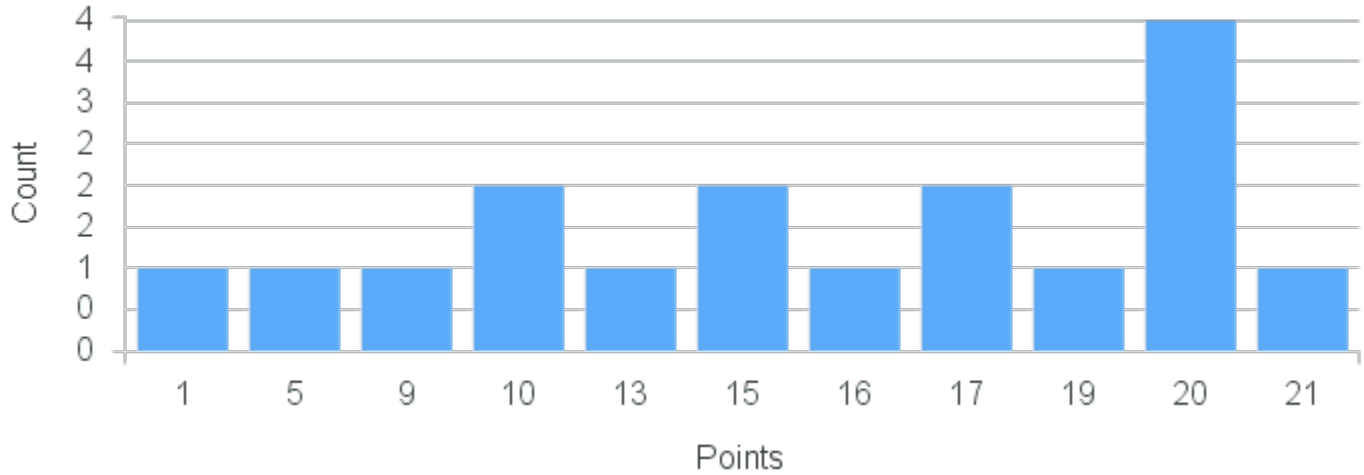

Course Point Distribution for Fall 2020

CRN: 12381

Course ID: EV373 Cross List:
1111

Limit: 25

Public Policymaking

Demand: 17

Waitlisted: 0

Department: Environmental
Science

Term	Block(s)	CRN	Course ID	See Also	Course Limit	Course Demand	Count	Points
Fall 2020	1	12381	EV373 1111		25	17	1	21
Fall 2020	1	12381	EV373 1111		25	17	4	20
Fall 2020	1	12381	EV373 1111		25	17	1	19
Fall 2020	1	12381	EV373 1111		25	17	2	17
Fall 2020	1	12381	EV373 1111		25	17	1	16
Fall 2020	1	12381	EV373 1111		25	17	2	15
Fall 2020	1	12381	EV373 1111		25	17	1	13
Fall 2020	1	12381	EV373 1111		25	17	2	10
Fall 2020	1	12381	EV373 1111		25	17	1	9
Fall 2020	1	12381	EV373 1111		25	17	1	5
Fall 2020	1	12381	EV373 1111		25	17	1	1