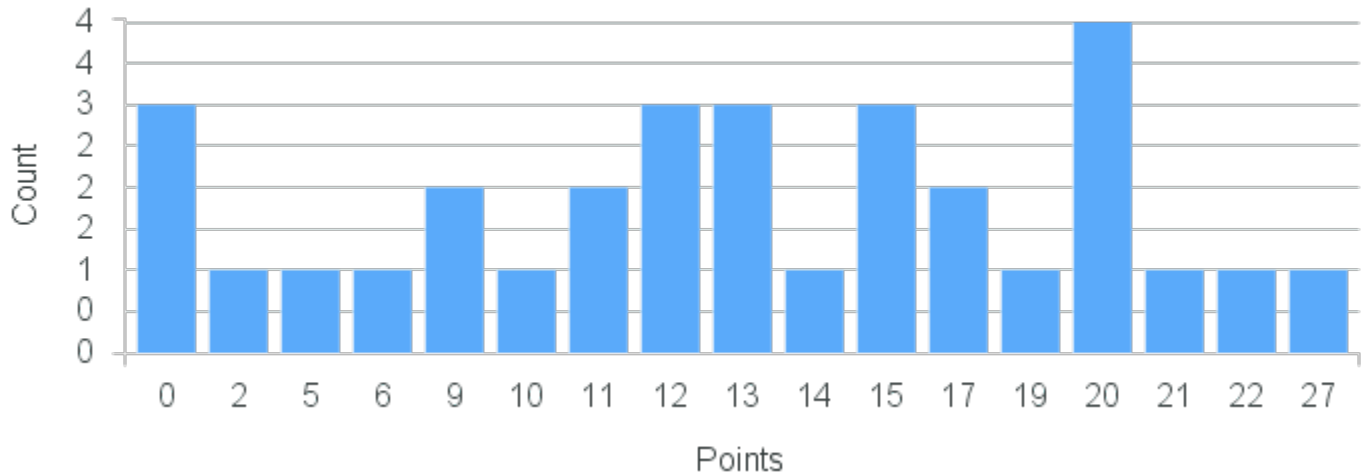

Course Point Distribution for Fall 2020

CRN: 12648

Course ID: PS315 Cross List:
3311

Limit: 25

Elections

Demand: 31

Waitlisted: 6

Department: Political Science

Min Points: 9

Term	Block(s)	CRN	Course ID	See Also	Course Limit	Course Demand	Count	Points
Fall 2020	3	12648	PS315 3311		25	31	1	27
Fall 2020	3	12648	PS315 3311		25	31	1	22
Fall 2020	3	12648	PS315 3311		25	31	1	21
Fall 2020	3	12648	PS315 3311		25	31	4	20
Fall 2020	3	12648	PS315 3311		25	31	1	19
Fall 2020	3	12648	PS315 3311		25	31	2	17
Fall 2020	3	12648	PS315 3311		25	31	3	15
Fall 2020	3	12648	PS315 3311		25	31	1	14
Fall 2020	3	12648	PS315 3311		25	31	3	13
Fall 2020	3	12648	PS315 3311		25	31	3	12
Fall 2020	3	12648	PS315 3311		25	31	2	11
Fall 2020	3	12648	PS315 3311		25	31	1	10
Fall 2020	3	12648	PS315 3311		25	31	2	9
Fall 2020	3	12648	PS315 3311		25	31	1	6