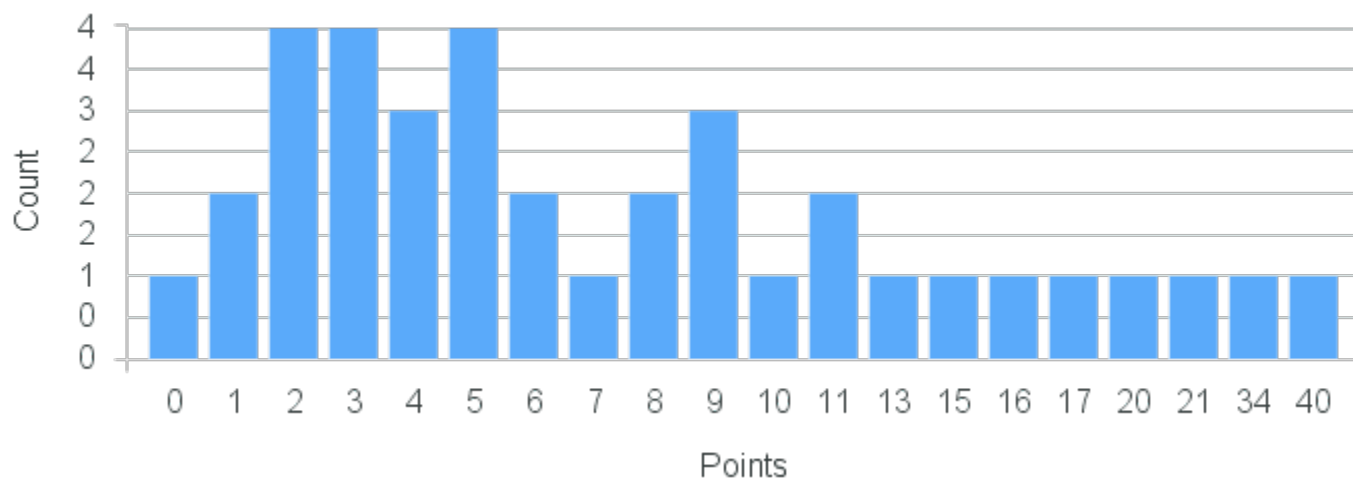

Course Point Distribution for Fall 2020

CRN: 12069

Course ID: BE107 Cross List:
2211

Limit: 24

Biology of Microbes

Demand: 37

Waitlisted: 13

Department: Organismal Biology
& Ecology

Min Points: 4

Term	Block(s)	CRN	Course ID	See Also	Course Limit	Course Demand	Count	Points
Fall 2020	2	12069	BE107 2211		24	37	1	40
Fall 2020	2	12069	BE107 2211		24	37	1	34
Fall 2020	2	12069	BE107 2211		24	37	1	21
Fall 2020	2	12069	BE107 2211		24	37	1	20
Fall 2020	2	12069	BE107 2211		24	37	1	17
Fall 2020	2	12069	BE107 2211		24	37	1	16
Fall 2020	2	12069	BE107 2211		24	37	1	15
Fall 2020	2	12069	BE107 2211		24	37	1	13
Fall 2020	2	12069	BE107 2211		24	37	2	11
Fall 2020	2	12069	BE107 2211		24	37	1	10
Fall 2020	2	12069	BE107 2211		24	37	3	9
Fall 2020	2	12069	BE107 2211		24	37	2	8
Fall 2020	2	12069	BE107 2211		24	37	1	7