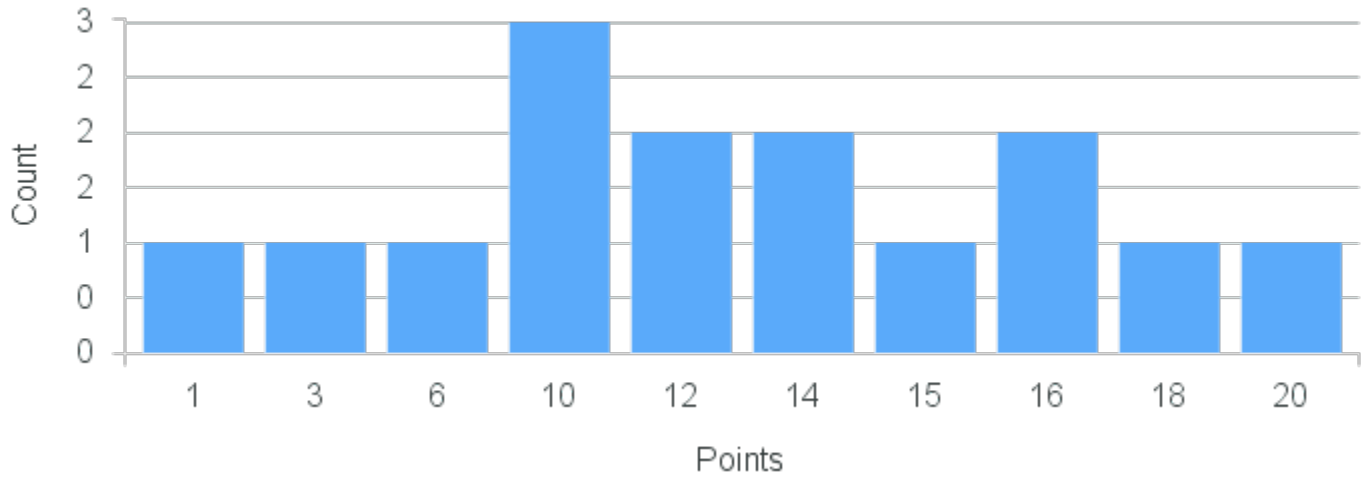

# Course Point Distribution for Fall 2020

CRN: 12477

Course ID: CP275 Cross List:  
2211

Limit: 25

Computer Organization

Demand: 15

Waitlisted: 0

Department: Mathematics &  
Computer Science