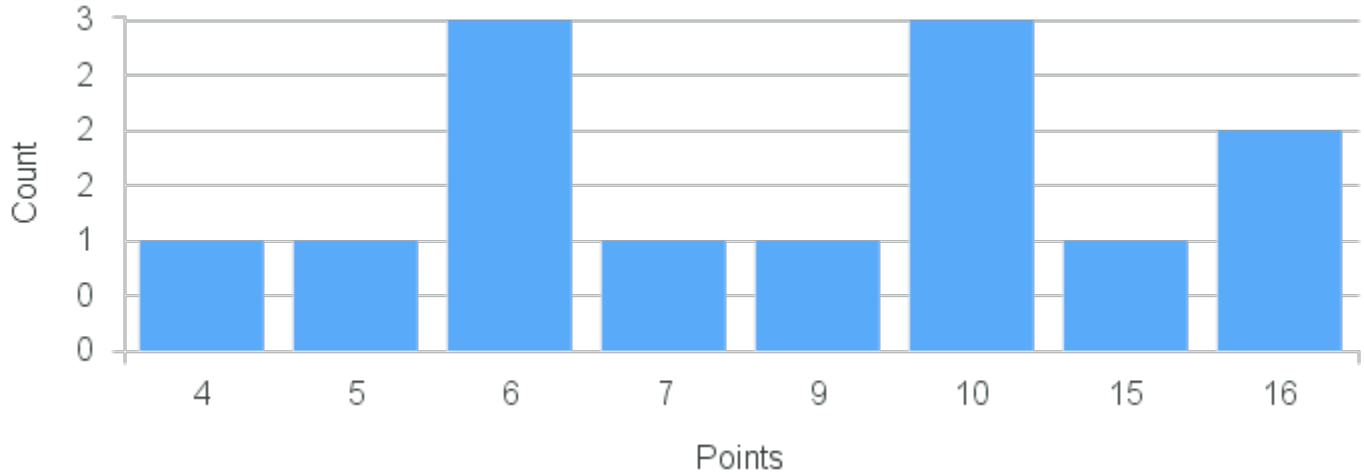

Course Point Distribution for Fall 2020

CRN: 12644

Course ID: PS335 Cross List:
1111

Limit: 25

Comparative Politics of Latin America

Demand: 13

Waitlisted: 0

Department: Political Science

Term	Block(s)	CRN	Course ID	See Also	Course Limit	Course Demand	Count	Points
Fall 2020	1	12644	PS335 1111		25	13	2	16
Fall 2020	1	12644	PS335 1111		25	13	1	15
Fall 2020	1	12644	PS335 1111		25	13	3	10
Fall 2020	1	12644	PS335 1111		25	13	1	9
Fall 2020	1	12644	PS335 1111		25	13	1	7
Fall 2020	1	12644	PS335 1111		25	13	3	6
Fall 2020	1	12644	PS335 1111		25	13	1	5
Fall 2020	1	12644	PS335 1111		25	13	1	4