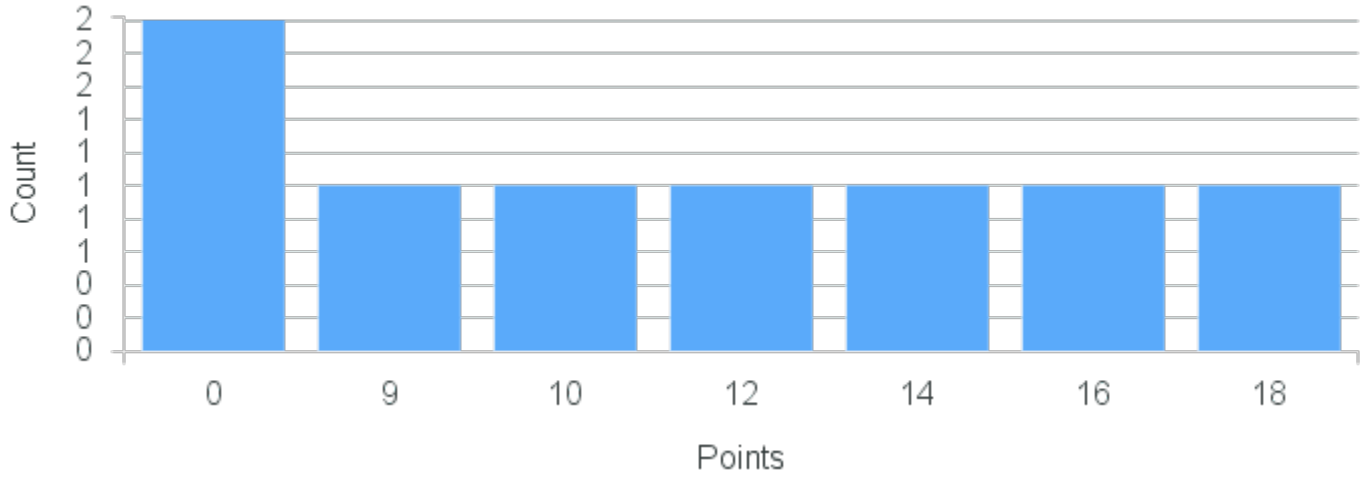

# Course Point Distribution for Fall 2020

CRN: 12886

Course ID: FM225 Cross List:  
3311

Limit: 16

Topics in Media Practice: Interactive Media

Demand: 8

Waitlisted: 0

Department: Film and New Media  
Studies