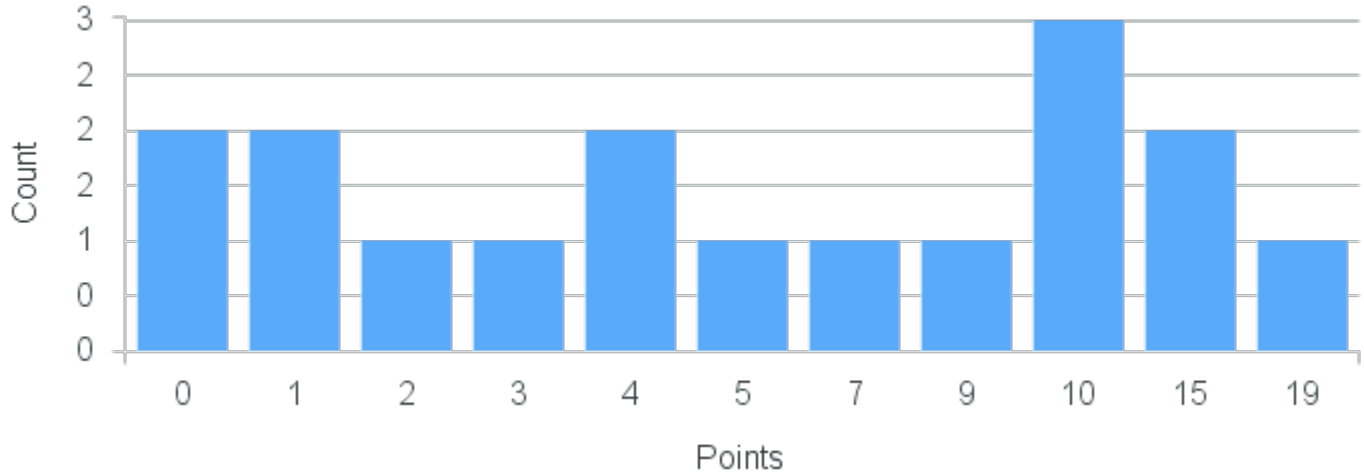

# Course Point Distribution for Fall 2020

CRN: 12730

Course ID: PC251 Cross List:  
3311

Limit: 32

Introductory Modern Physics

Demand: 17

Waitlisted: 0

Department: Physics