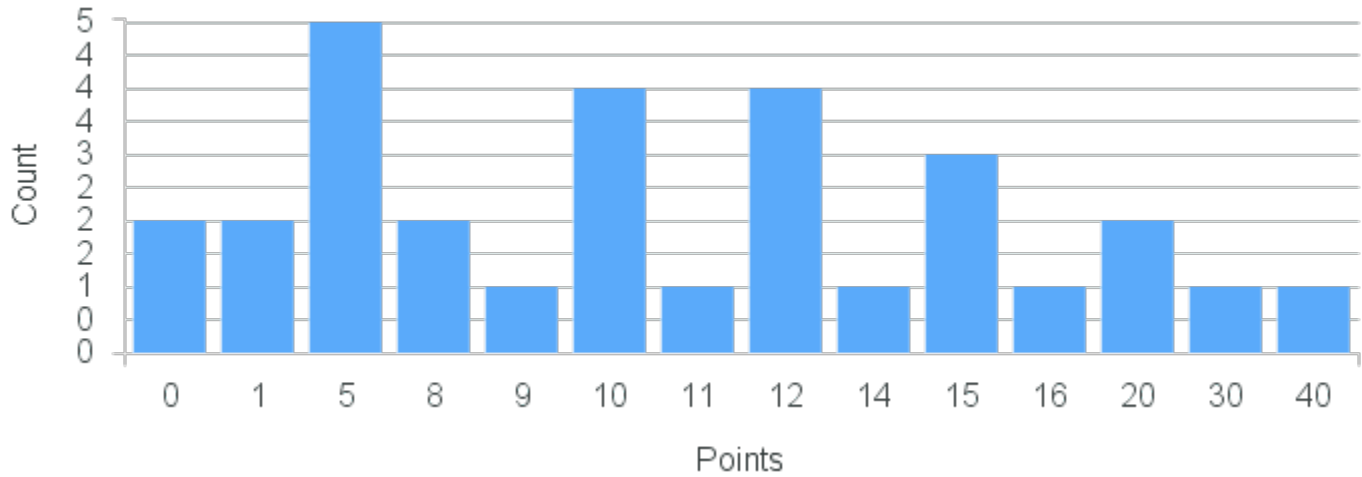

Course Point Distribution for Fall 2020

CRN: 12472

Course ID: MA313 Cross List:
2211

Limit: 25

Probability

Demand: 30

Waitlisted: 5

Department: Mathematics &
Computer Science

Min Points: 5

Term	Block(s)	CRN	Course ID	See Also	Course Limit	Course Demand	Count	Points
Fall 2020	2	12472	MA313 2211		25	30	1	40
Fall 2020	2	12472	MA313 2211		25	30	1	30
Fall 2020	2	12472	MA313 2211		25	30	2	20
Fall 2020	2	12472	MA313 2211		25	30	1	16
Fall 2020	2	12472	MA313 2211		25	30	3	15
Fall 2020	2	12472	MA313 2211		25	30	1	14
Fall 2020	2	12472	MA313 2211		25	30	4	12
Fall 2020	2	12472	MA313 2211		25	30	1	11
Fall 2020	2	12472	MA313 2211		25	30	4	10
Fall 2020	2	12472	MA313 2211		25	30	1	9
Fall 2020	2	12472	MA313 2211		25	30	2	8
Fall 2020	2	12472	MA313 2211		25	30	5	5
Fall 2020	2	12472	MA313 2211		25	30	2	1