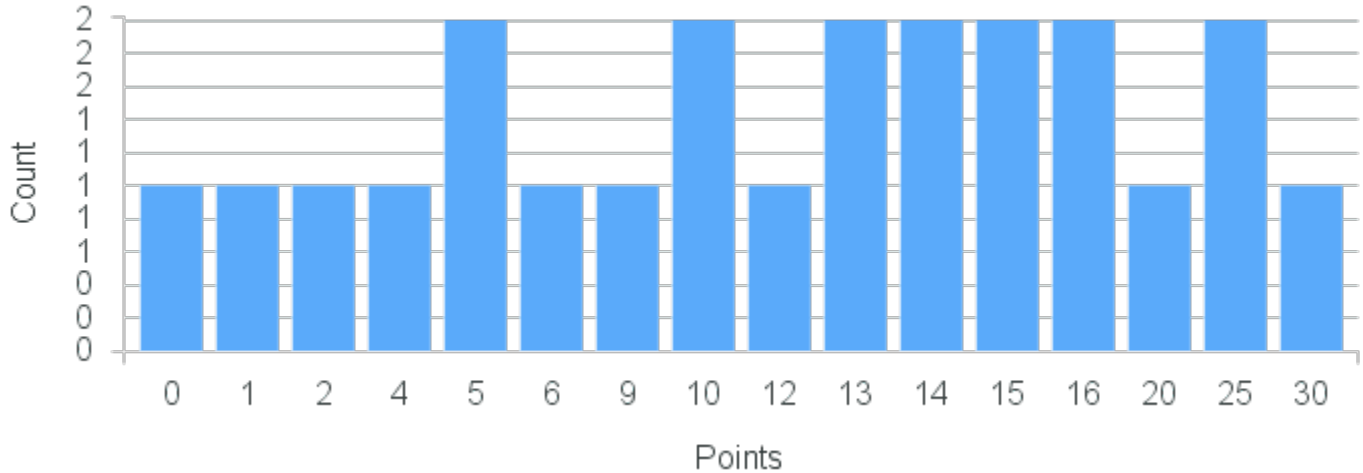

# Course Point Distribution for Fall 2020

CRN: 12282

Course ID: GY140 Cross List:  
1111

Limit: 25

Physical Geology

Demand: 23

Waitlisted: 0

Department: Geology