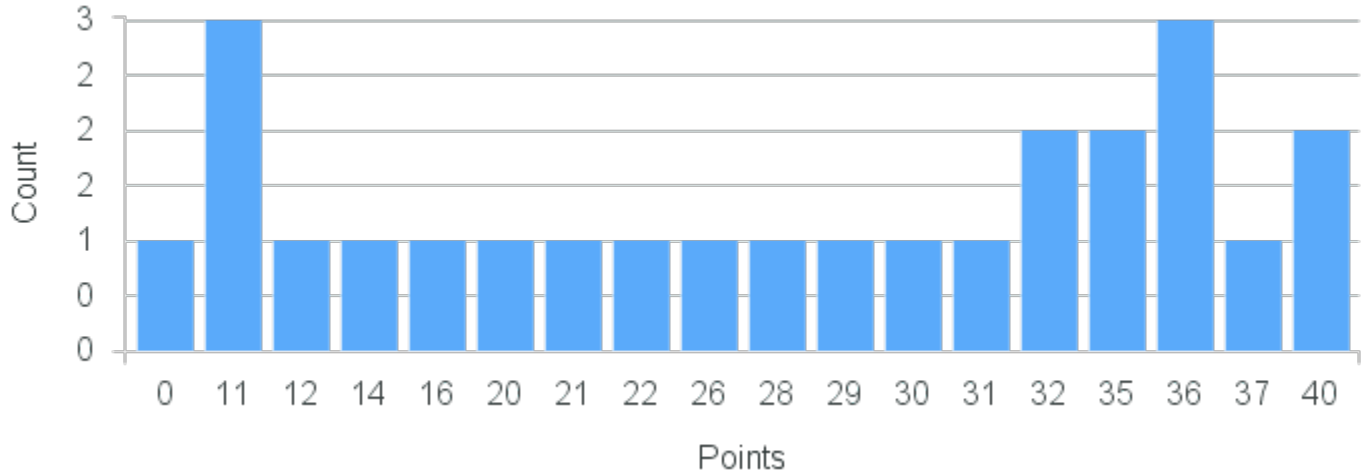

Course Point Distribution for Fall 2020

CRN: 12025

Course ID: HK304 Cross List:
2211

Limit: 24

Advanced Human Anatomy

Demand: 25

Waitlisted: 1

Department: Human Biology and
Kinesiology

Min Points: 11

Term	Block(s)	CRN	Course ID	See Also	Course Limit	Course Demand	Count	Points
Fall 2020	2	12025	HK304 2211		24	25	2	40
Fall 2020	2	12025	HK304 2211		24	25	1	37
Fall 2020	2	12025	HK304 2211		24	25	3	36
Fall 2020	2	12025	HK304 2211		24	25	2	35
Fall 2020	2	12025	HK304 2211		24	25	2	32
Fall 2020	2	12025	HK304 2211		24	25	1	31
Fall 2020	2	12025	HK304 2211		24	25	1	30
Fall 2020	2	12025	HK304 2211		24	25	1	29
Fall 2020	2	12025	HK304 2211		24	25	1	28
Fall 2020	2	12025	HK304 2211		24	25	1	26
Fall 2020	2	12025	HK304 2211		24	25	1	22
Fall 2020	2	12025	HK304 2211		24	25	1	21
Fall 2020	2	12025	HK304 2211		24	25	1	20