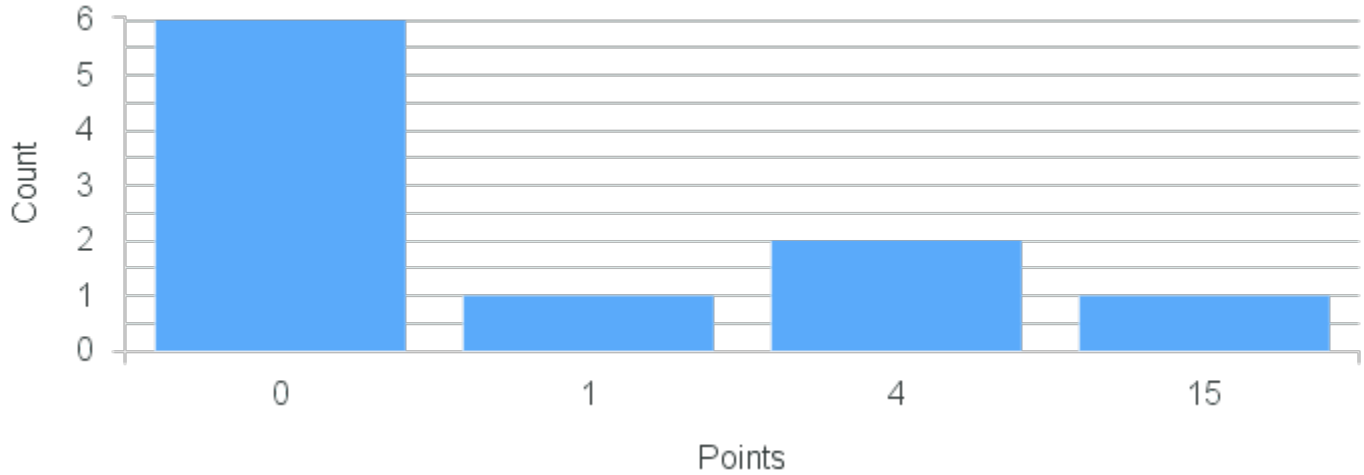

# Course Point Distribution for Fall 2020

CRN: 12539

Course ID: AN123 Cross List:  
1412

Limit: 25

American Sign Language I

Demand: 10

Waitlisted: 0

Department: Anthropology