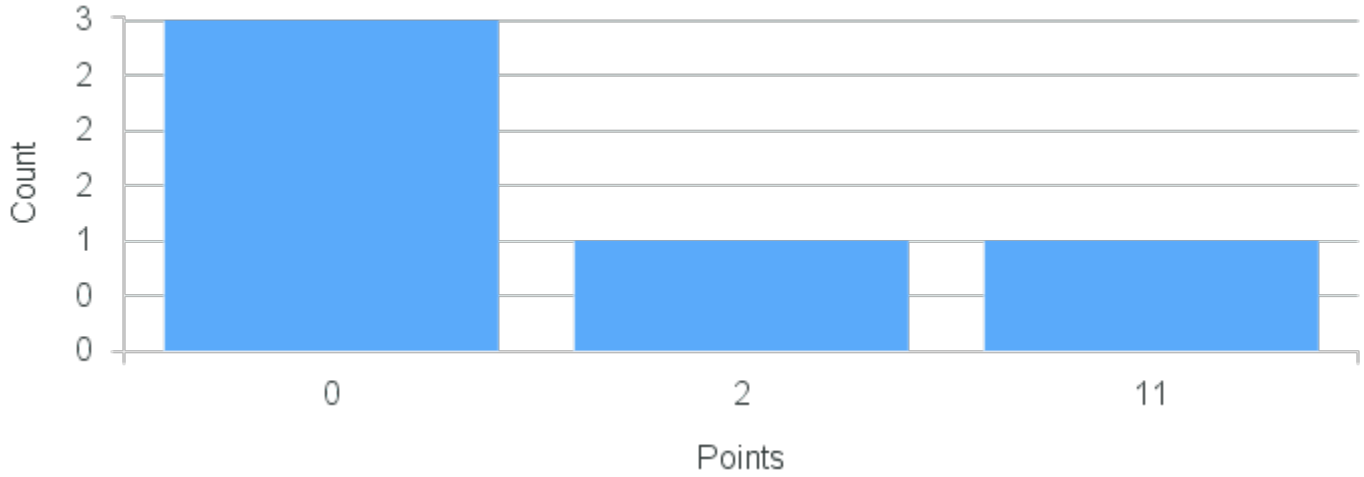

# Course Point Distribution for Fall 2020

CRN: 12617

Course ID: EN309 Cross List:  
3311

Limit: 12

Advanced Fiction Workshop

Demand: 5

Waitlisted: 0

Department: English