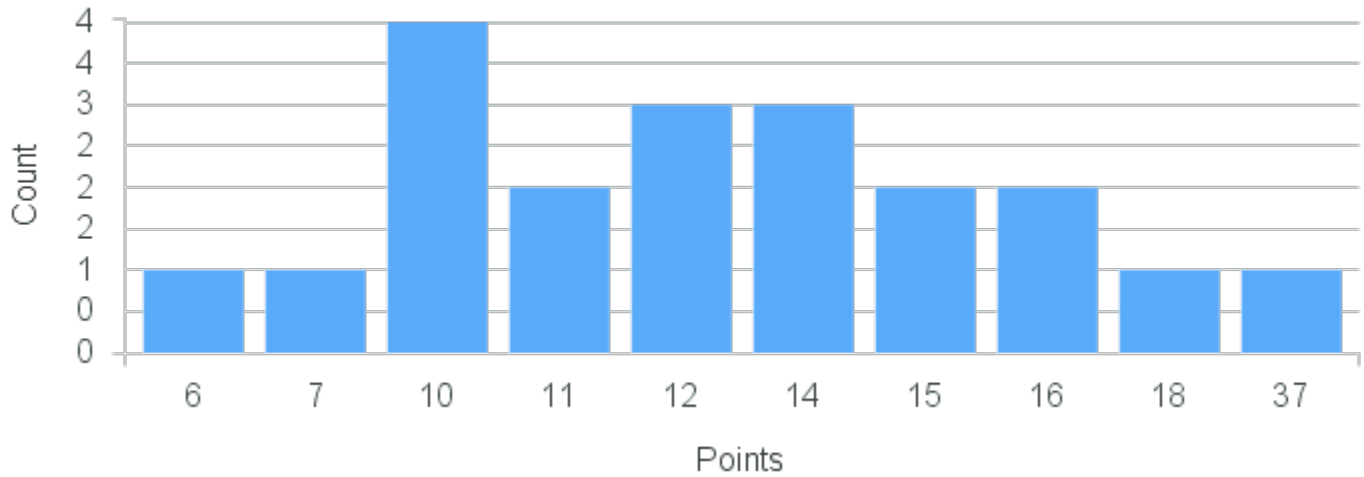

Course Point Distribution for Fall 2020

CRN: 12063

Course ID: BE208 Cross List: SW208 4411
4411

Limit: 14

Ecology

Demand: 20

Waitlisted: 6

Department: Organismal Biology
& Ecology

Min Points: 11

Term	Block(s)	CRN	Course ID	See Also	Course Limit	Course Demand	Count	Points
Fall 2020	4	12063	BE208 4411	SW208 4411	14	20	1	37
Fall 2020	4	12063	BE208 4411	SW208 4411	14	20	1	18
Fall 2020	4	12063	BE208 4411	SW208 4411	14	20	2	16
Fall 2020	4	12063	BE208 4411	SW208 4411	14	20	2	15
Fall 2020	4	12063	BE208 4411	SW208 4411	14	20	3	14
Fall 2020	4	12063	BE208 4411	SW208 4411	14	20	3	12
Fall 2020	4	12063	BE208 4411	SW208 4411	14	20	2	11
Fall 2020	4	12063	BE208 4411	SW208 4411	14	20	4	10
Fall 2020	4	12063	BE208 4411	SW208 4411	14	20	1	7
Fall 2020	4	12063	BE208 4411	SW208 4411	14	20	1	6