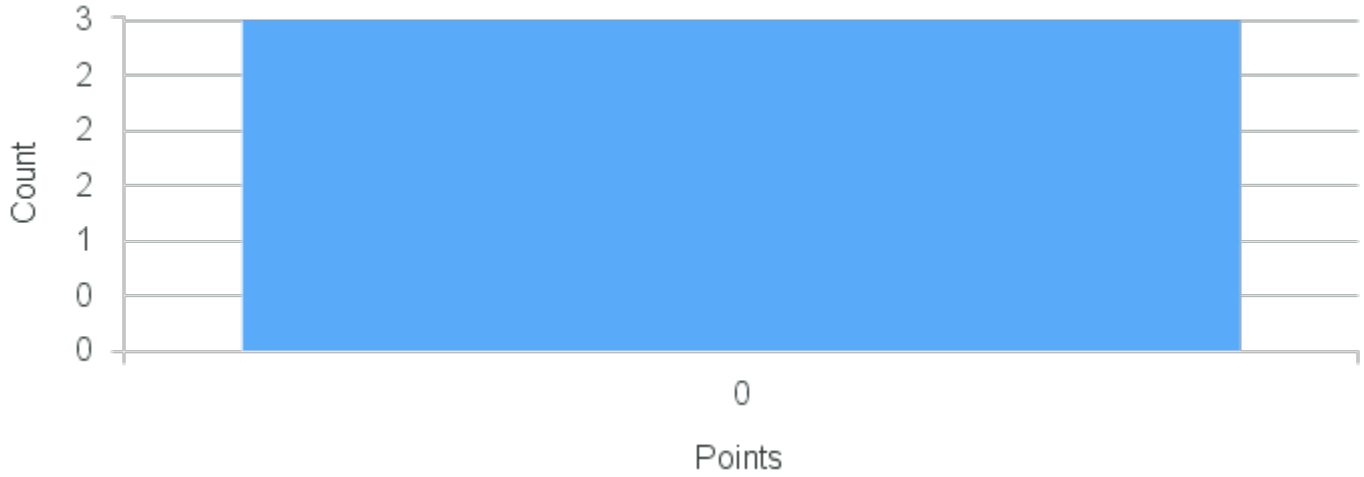

# Course Point Distribution for Fall 2020

CRN: 12102

Course ID: JA103 Cross List: PA105 1412  
1412

Limit: 25

Japanese Skill Maintenance

Demand: 3

Waitlisted: 0

Department: German, Russian &  
E Asian Lang