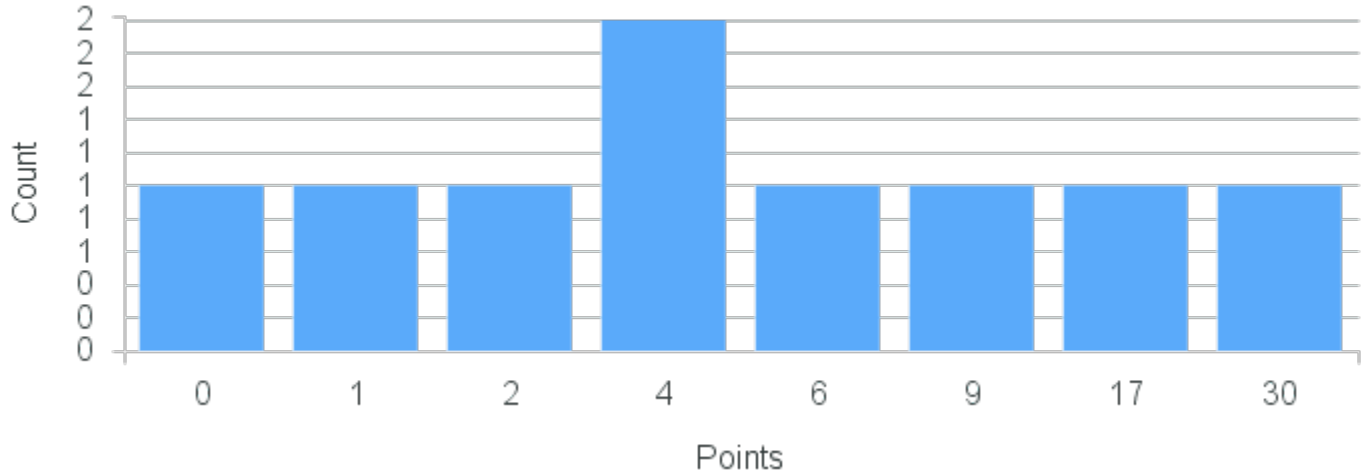

# Course Point Distribution for Fall 2020

CRN: 12786

Course ID: MB231 Cross List:  
2211

Limit: 24

Genetics

Demand: 9

Waitlisted: 0

Department: Molecular Biology