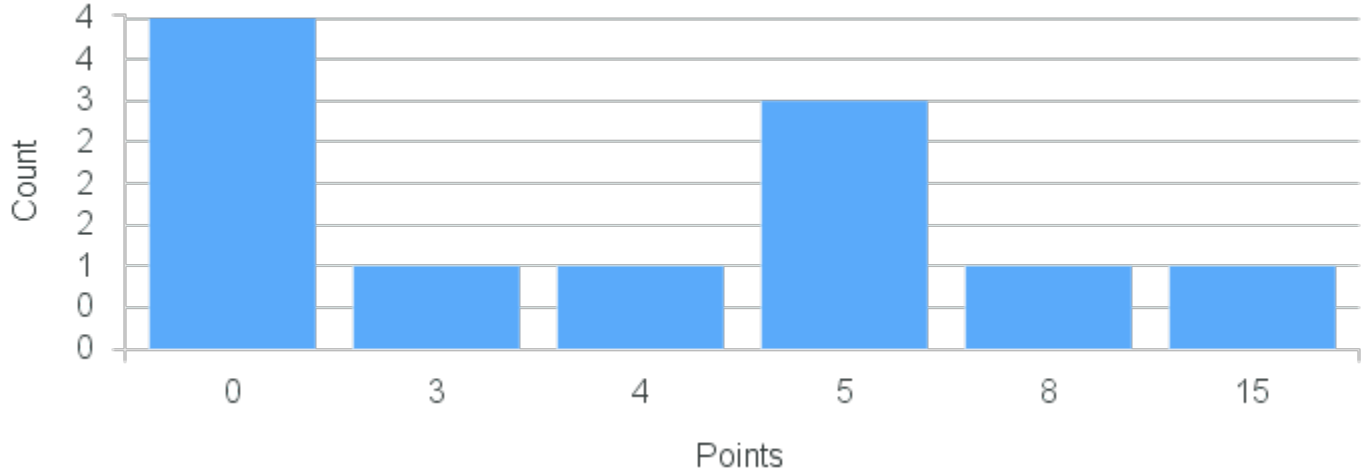

Course Point Distribution for Fall 2020

CRN: 12158

Course ID: EN250 Cross List:
3311

Limit: 25

Introduction to Literary Theory

Demand: 11

Waitlisted: 0

Department: English

Term	Block(s)	CRN	Course ID	See Also	Course Limit	Course Demand	Count	Points
Fall 2020	3	12158	EN250 3311		25	11	1	15
Fall 2020	3	12158	EN250 3311		25	11	1	8
Fall 2020	3	12158	EN250 3311		25	11	3	5
Fall 2020	3	12158	EN250 3311		25	11	1	4
Fall 2020	3	12158	EN250 3311		25	11	1	3
Fall 2020	3	12158	EN250 3311		25	11	4	0