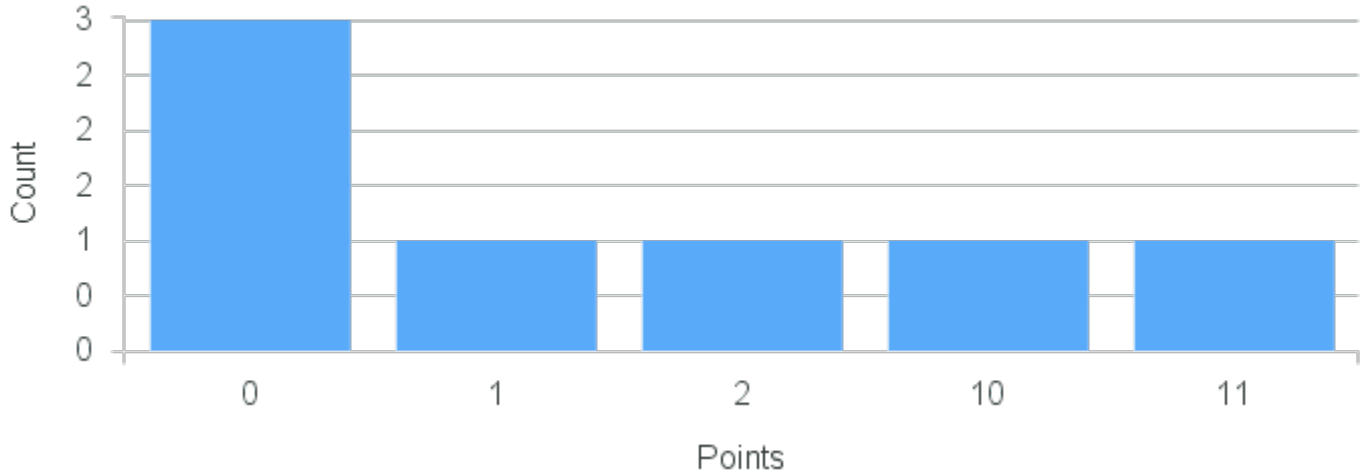

# Course Point Distribution for Fall 2020

CRN: 12574

Course ID: TH206 Cross List:  
2211

Limit: 25

Directing

Demand: 7

Waitlisted: 0

Department: Theatre and Dance