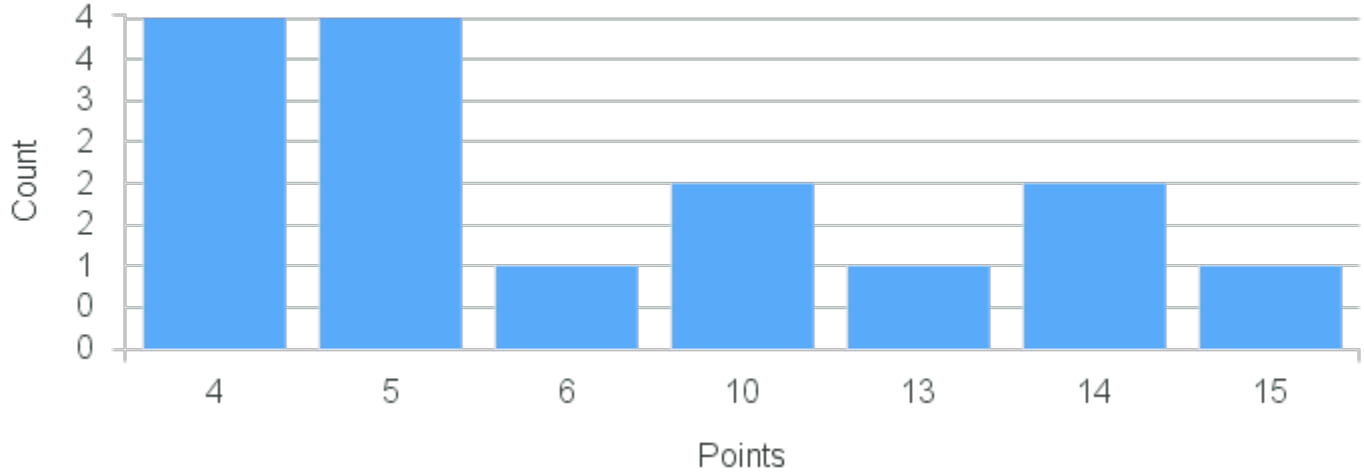

# Course Point Distribution for Fall 2020

CRN: 12734

Course ID: PC142 Cross List:  
4411

Limit: 32

Physics for the Life Sciences II

Demand: 15

Waitlisted: 0

Department: Physics