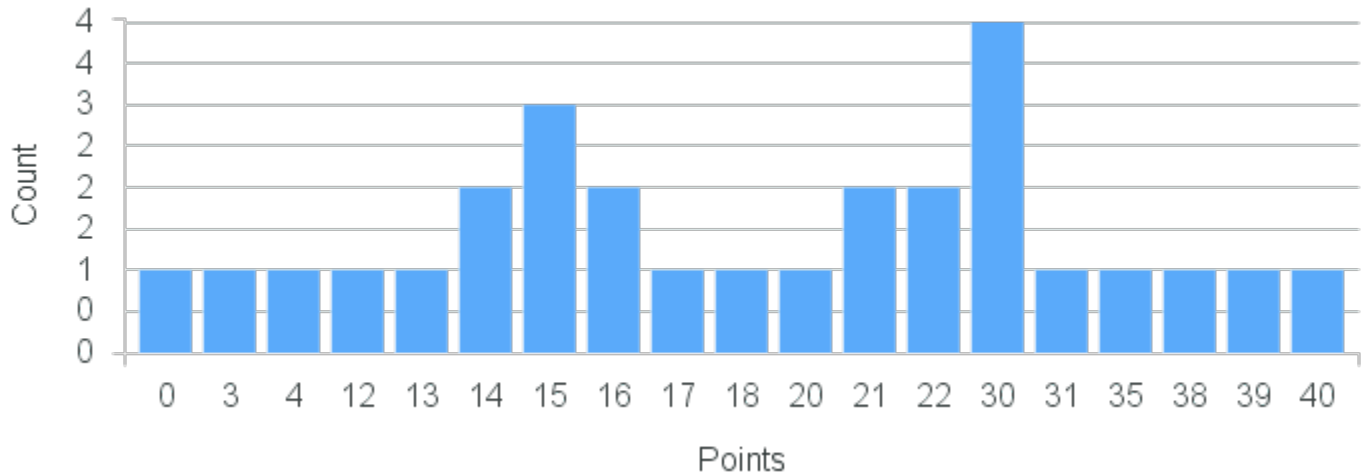

Course Point Distribution for Fall 2020

CRN: 12499

Course ID: PY362 Cross List:
3311

Limit: 25

Abnormal Psychology

Demand: 28

Waitlisted: 3

Department: Psychology

Min Points: 12

Term	Block(s)	CRN	Course ID	See Also	Course Limit	Course Demand	Count	Points
Fall 2020	3	12499	PY362 3311		25	28	1	40
Fall 2020	3	12499	PY362 3311		25	28	1	39
Fall 2020	3	12499	PY362 3311		25	28	1	38
Fall 2020	3	12499	PY362 3311		25	28	1	35
Fall 2020	3	12499	PY362 3311		25	28	1	31
Fall 2020	3	12499	PY362 3311		25	28	4	30
Fall 2020	3	12499	PY362 3311		25	28	2	22
Fall 2020	3	12499	PY362 3311		25	28	2	21
Fall 2020	3	12499	PY362 3311		25	28	1	20
Fall 2020	3	12499	PY362 3311		25	28	1	18
Fall 2020	3	12499	PY362 3311		25	28	1	17
Fall 2020	3	12499	PY362 3311		25	28	2	16
Fall 2020	3	12499	PY362 3311		25	28	3	15
Fall 2020	3	12499	PY362 3311		25	28	2	14