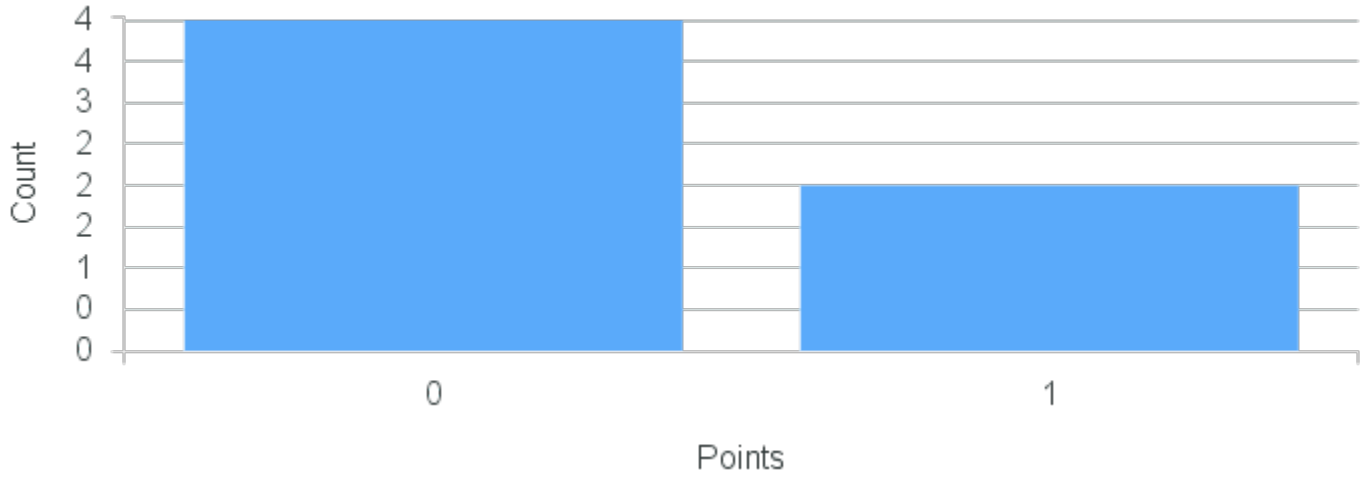

Course Point Distribution for Fall 2020

CRN: 12201

Course ID: AR201 Cross List:
2211

Limit: 18

Intermediate Arabic

Demand: 6

Waitlisted: 0

Department: Comparative
Literature

Term	Block(s)	CRN	Course ID	See Also	Course Limit	Course Demand	Count	Points
Fall 2020	2	12201	AR201 2211		18	6	2	1
Fall 2020	2	12201	AR201 2211		18	6	4	0