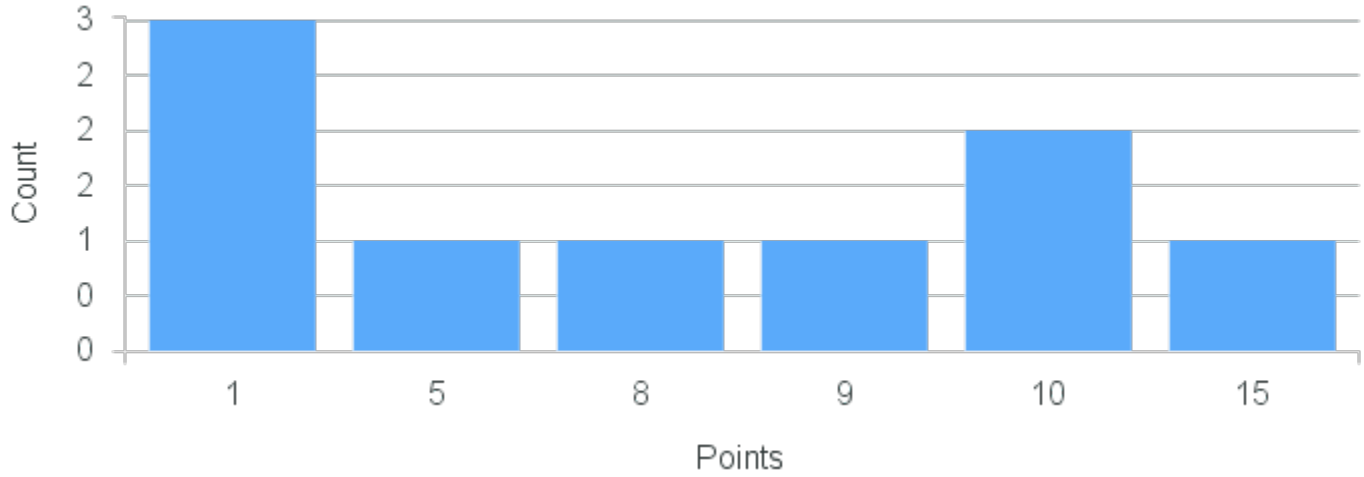

Course Point Distribution for Fall 2020

CRN: 12878

Course ID: MA340 Cross List:
3311

Limit: 25

Topics in Mathematics: Optimization

Demand: 9

Waitlisted: 0

Department: Mathematics &
Computer Science

Term	Block(s)	CRN	Course ID	See Also	Course Limit	Course Demand	Count	Points
Fall 2020	3	12878	MA340 3311		25	9	1	15
Fall 2020	3	12878	MA340 3311		25	9	2	10
Fall 2020	3	12878	MA340 3311		25	9	1	9
Fall 2020	3	12878	MA340 3311		25	9	1	8
Fall 2020	3	12878	MA340 3311		25	9	1	5
Fall 2020	3	12878	MA340 3311		25	9	3	1