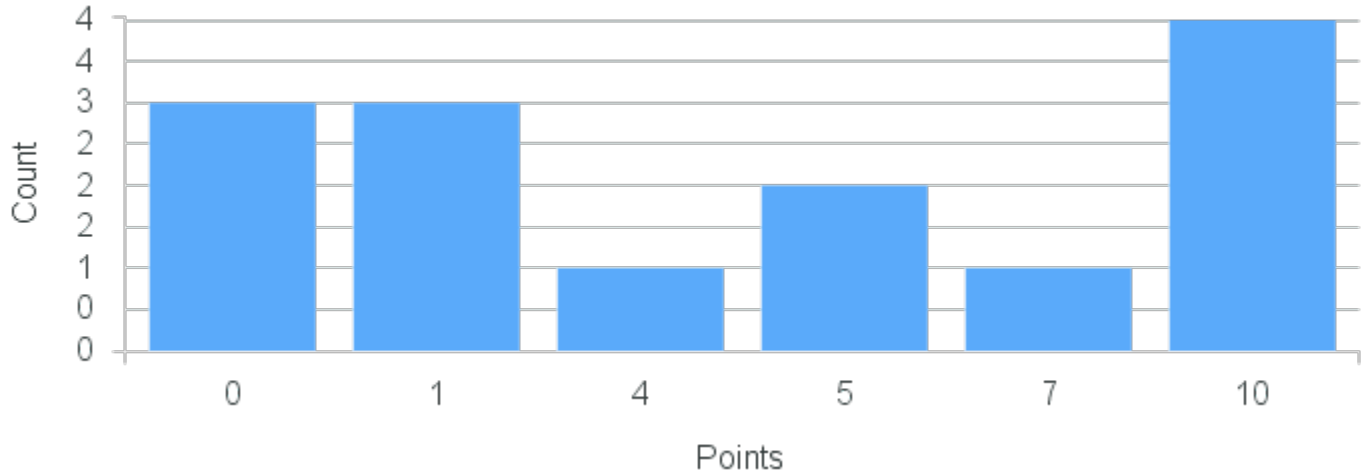

# Course Point Distribution for Fall 2020

CRN: 12312

Course ID: PH285 Cross List: RM285 1111  
1111

Limit: 25

Philosophy & Race

Demand: 14

Waitlisted: 0

Department: Philosophy