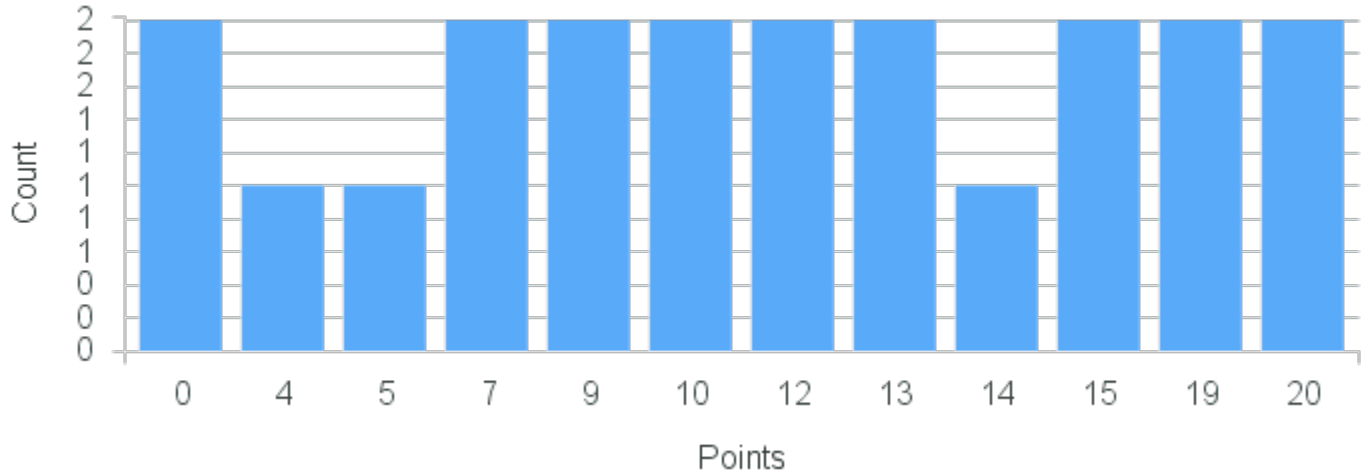

Course Point Distribution for Fall 2020

CRN: 12632

Course ID: PS209 Cross List:
1111

Limit: 25

Introduction to International Relations

Demand: 21

Waitlisted: 0

Department: Political Science

Term	Block(s)	CRN	Course ID	See Also	Course Limit	Course Demand	Count	Points
Fall 2020	1	12632	PS209 1111		25	21	2	20
Fall 2020	1	12632	PS209 1111		25	21	2	19
Fall 2020	1	12632	PS209 1111		25	21	2	15
Fall 2020	1	12632	PS209 1111		25	21	1	14
Fall 2020	1	12632	PS209 1111		25	21	2	13
Fall 2020	1	12632	PS209 1111		25	21	2	12
Fall 2020	1	12632	PS209 1111		25	21	2	10
Fall 2020	1	12632	PS209 1111		25	21	2	9
Fall 2020	1	12632	PS209 1111		25	21	2	7
Fall 2020	1	12632	PS209 1111		25	21	1	5
Fall 2020	1	12632	PS209 1111		25	21	1	4
Fall 2020	1	12632	PS209 1111		25	21	2	0