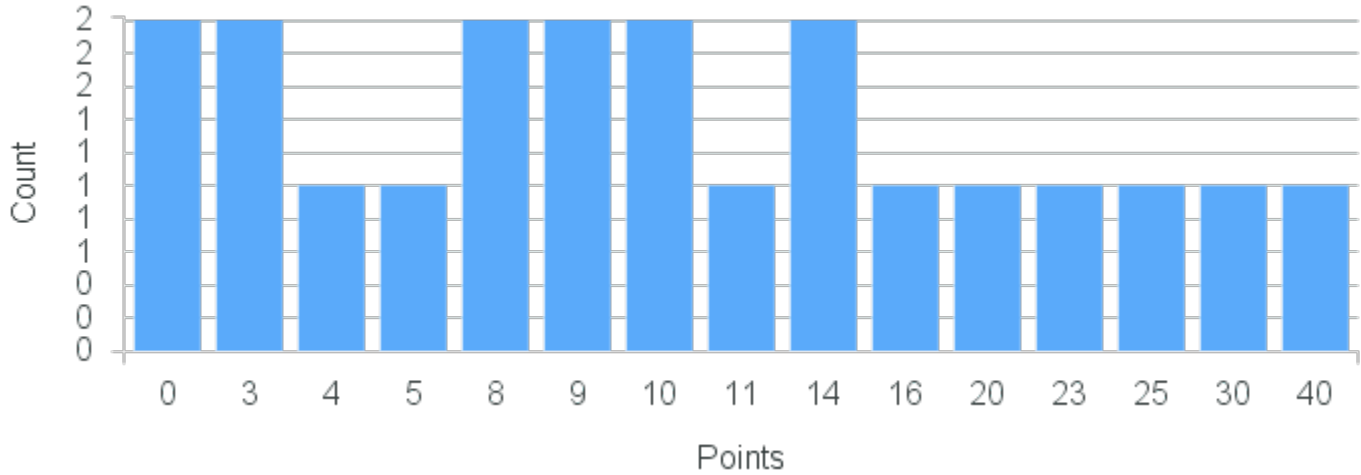

Course Point Distribution for Fall 2020

CRN: 12040

Course ID: HY110 Cross List:
2211

Limit: 25

Encountering the Past; The 2020 U.S. Presidential Election in Historical Context

Demand: 21

Waitlisted: 0

Department: History

Term	Block(s)	CRN	Course ID	See Also	Course Limit	Course Demand	Count	Points
Fall 2020	2	12040	HY110 2211		25	21	1	40
Fall 2020	2	12040	HY110 2211		25	21	1	30
Fall 2020	2	12040	HY110 2211		25	21	1	25
Fall 2020	2	12040	HY110 2211		25	21	1	23
Fall 2020	2	12040	HY110 2211		25	21	1	20
Fall 2020	2	12040	HY110 2211		25	21	1	16
Fall 2020	2	12040	HY110 2211		25	21	2	14
Fall 2020	2	12040	HY110 2211		25	21	1	11
Fall 2020	2	12040	HY110 2211		25	21	2	10
Fall 2020	2	12040	HY110 2211		25	21	2	9
Fall 2020	2	12040	HY110 2211		25	21	2	8
Fall 2020	2	12040	HY110 2211		25	21	1	5
Fall 2020	2	12040	HY110 2211		25	21	1	4
Fall 2020	2	12040	HY110 2211		25	21	2	3