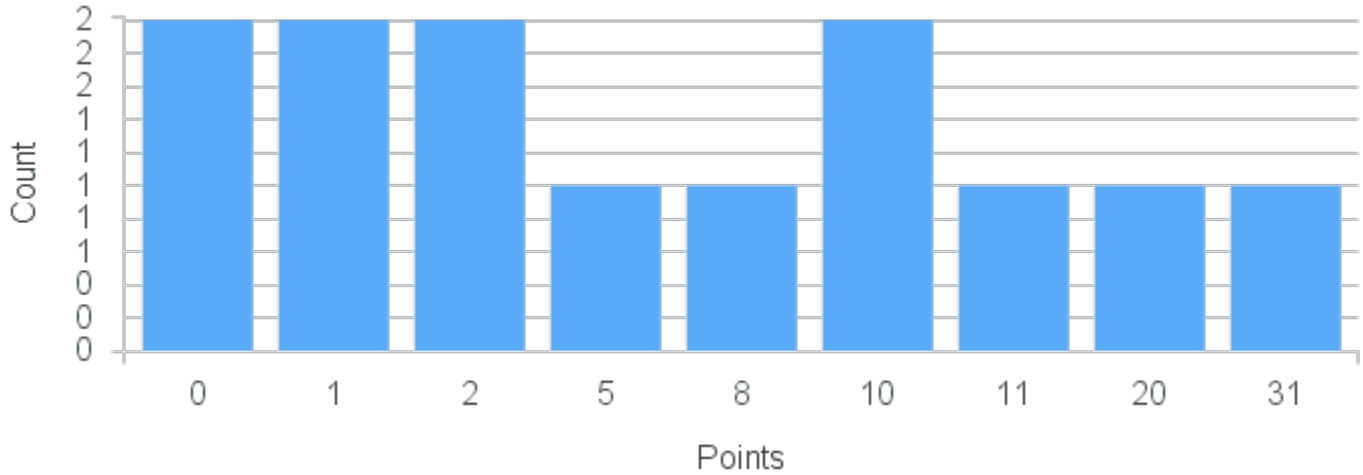

# Course Point Distribution for Fall 2020

CRN: 12355

Course ID: MA325 Cross List:  
1111

Limit: 25

Graph Theory

Demand: 13

Waitlisted: 0

Department: Mathematics &  
Computer Science