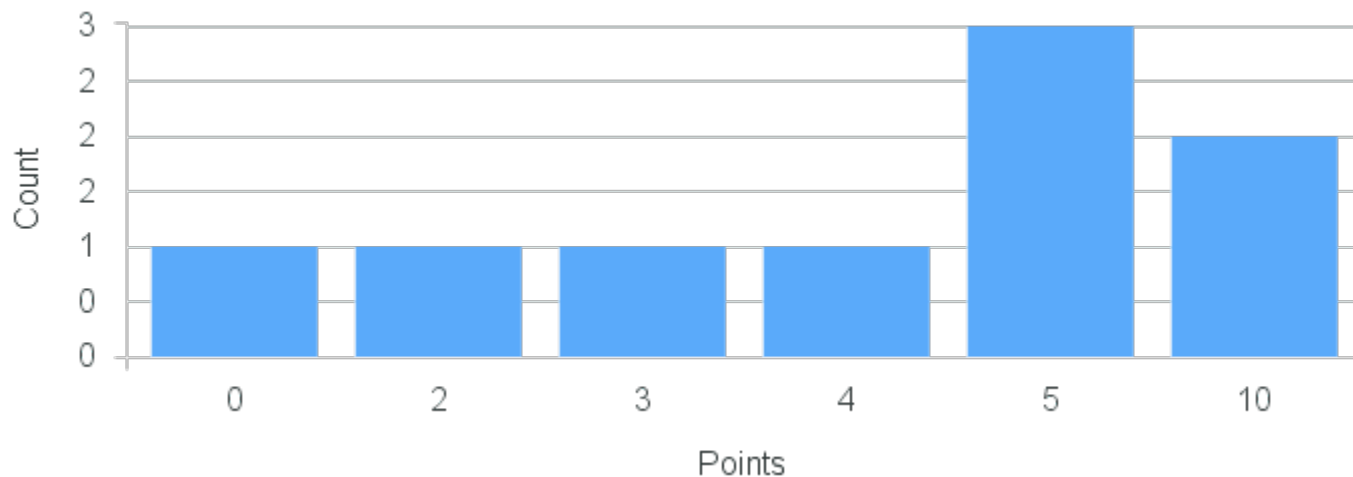

## Course Point Distribution for Fall 2020

CRN: 12280

Course ID: GY211 Cross List:  
4411

Limit: 25

Earth as a Chemical System

Demand: 9

Waitlisted: 0

Department: Geology