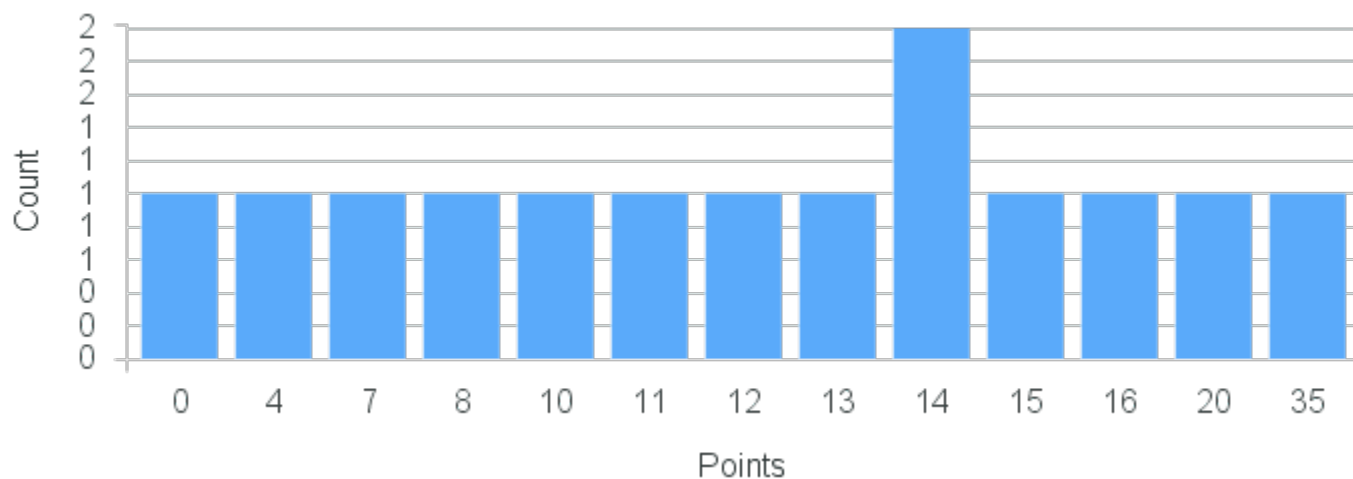

## Course Point Distribution for Fall 2020

CRN: 12073

Course ID: BE105 Cross List:  
3311

Limit: 24

Biology of Plants

Demand: 14

Waitlisted: 0

Department: Organismal Biology  
& Ecology