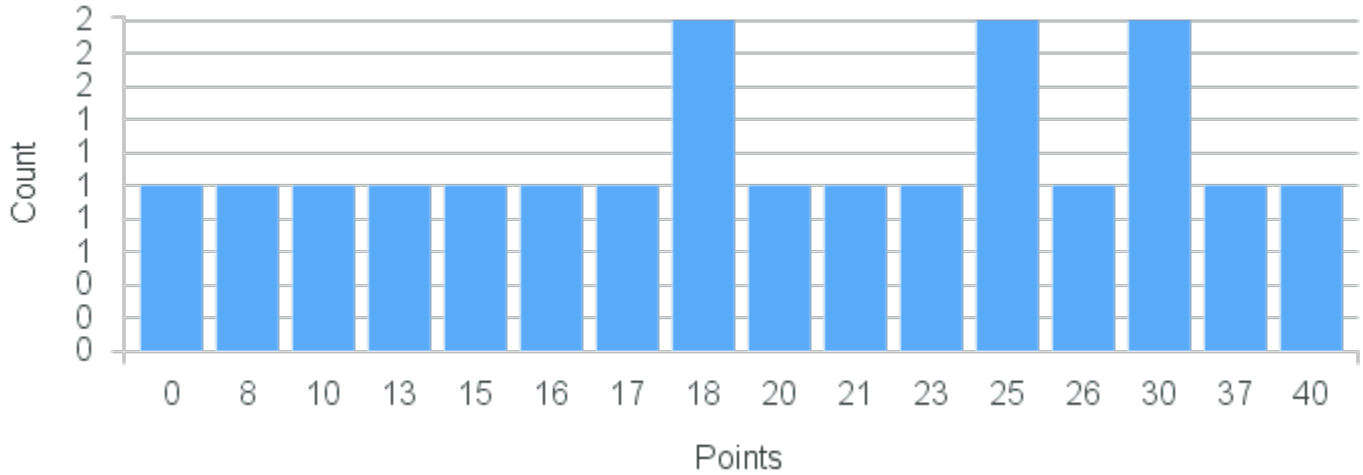

Course Point Distribution for Fall 2020

CRN: 12344

Course ID: EV128 Cross List:
4411

Limit: 25

Introduction to Global Climate Change

Demand: 19

Waitlisted: 0

Department: Environmental
Science

Term	Block(s)	CRN	Course ID	See Also	Course Limit	Course Demand	Count	Points
Fall 2020	4	12344	EV128 4411		25	19	1	40
Fall 2020	4	12344	EV128 4411		25	19	1	37
Fall 2020	4	12344	EV128 4411		25	19	2	30
Fall 2020	4	12344	EV128 4411		25	19	1	26
Fall 2020	4	12344	EV128 4411		25	19	2	25
Fall 2020	4	12344	EV128 4411		25	19	1	23
Fall 2020	4	12344	EV128 4411		25	19	1	21
Fall 2020	4	12344	EV128 4411		25	19	1	20
Fall 2020	4	12344	EV128 4411		25	19	2	18
Fall 2020	4	12344	EV128 4411		25	19	1	17
Fall 2020	4	12344	EV128 4411		25	19	1	16
Fall 2020	4	12344	EV128 4411		25	19	1	15
Fall 2020	4	12344	EV128 4411		25	19	1	13