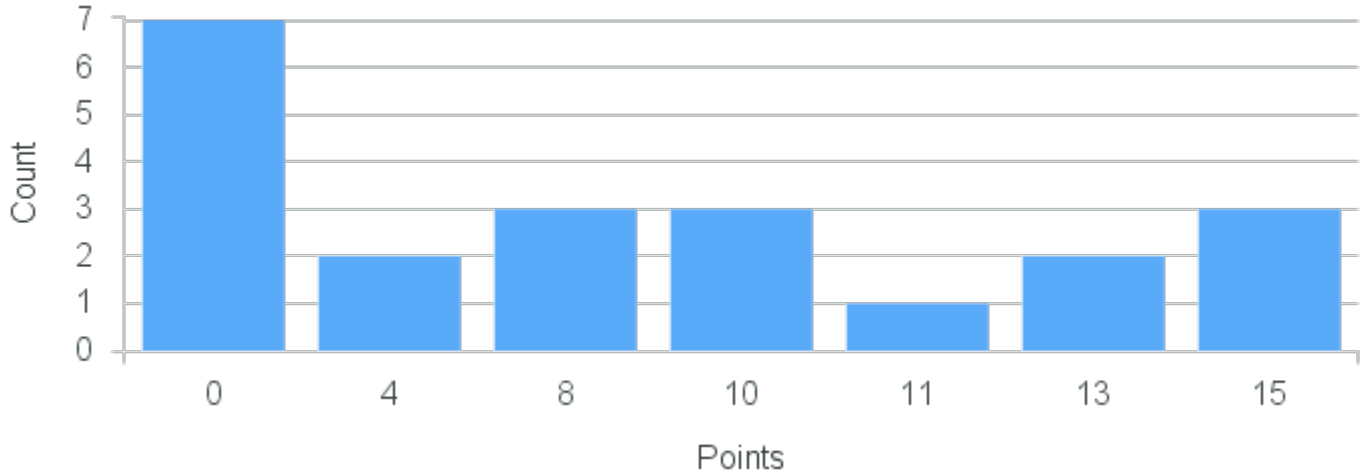

Course Point Distribution for Fall 2020

CRN: 12116

Course ID: FG211 Cross List:
1111

Limit: 25

Critical Feminist Methodologies

Demand: 21

Waitlisted: 0

Department: Feminist & Gender
Studies

Term	Block(s)	CRN	Course ID	See Also	Course Limit	Course Demand	Count	Points
Fall 2020	1	12116	FG211 1111		25	21	3	15
Fall 2020	1	12116	FG211 1111		25	21	2	13
Fall 2020	1	12116	FG211 1111		25	21	1	11
Fall 2020	1	12116	FG211 1111		25	21	3	10
Fall 2020	1	12116	FG211 1111		25	21	3	8
Fall 2020	1	12116	FG211 1111		25	21	2	4
Fall 2020	1	12116	FG211 1111		25	21	7	0