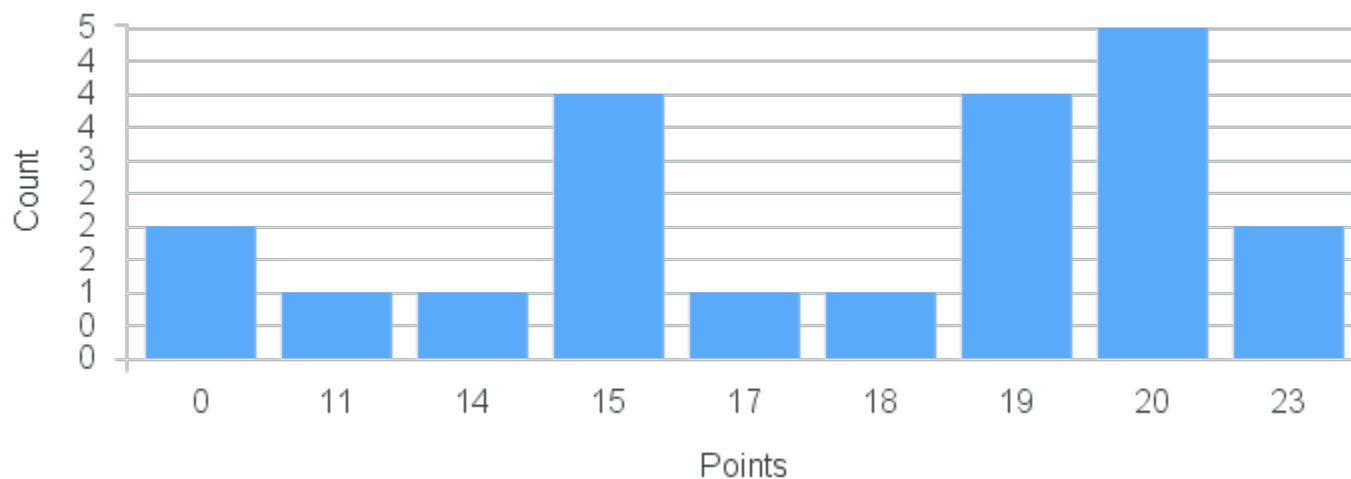

Course Point Distribution for Fall 2020

CRN: 12164

Course ID: CH107 Cross List:
1111

Limit: 25

General Chemistry I

Demand: 21

Waitlisted: 0

Department: Chemistry &
Biochemistry

Term	Block(s)	CRN	Course ID	See Also	Course Limit	Course Demand	Count	Points
Fall 2020	1	12164	CH107 1111		25	21	2	23
Fall 2020	1	12164	CH107 1111		25	21	5	20
Fall 2020	1	12164	CH107 1111		25	21	4	19
Fall 2020	1	12164	CH107 1111		25	21	1	18
Fall 2020	1	12164	CH107 1111		25	21	1	17
Fall 2020	1	12164	CH107 1111		25	21	4	15
Fall 2020	1	12164	CH107 1111		25	21	1	14
Fall 2020	1	12164	CH107 1111		25	21	1	11
Fall 2020	1	12164	CH107 1111		25	21	2	0