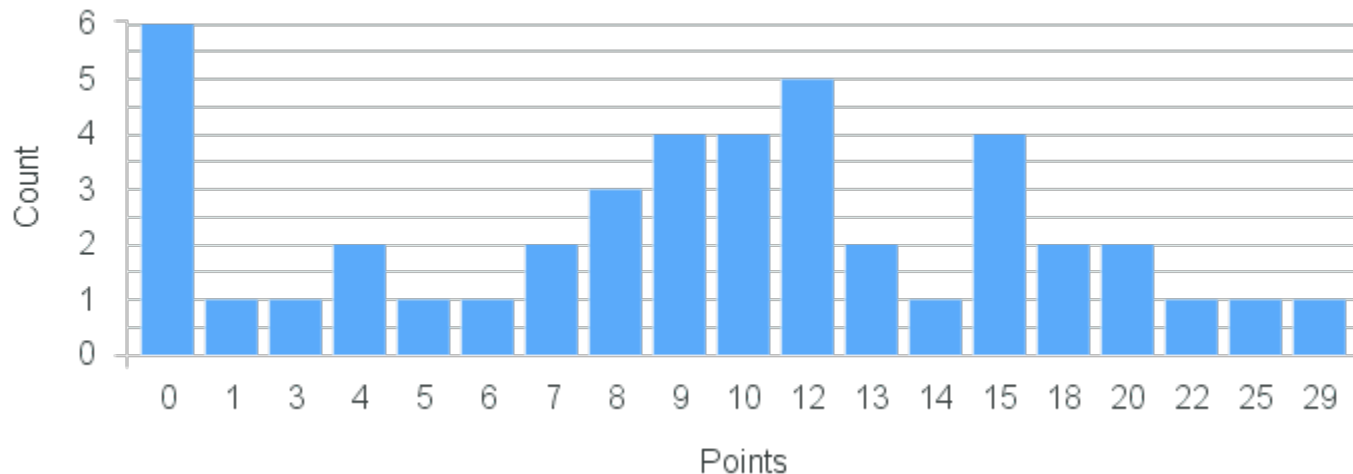

Course Point Distribution for Fall 2020

CRN: 12279

Course ID: GY140 Cross List:
2211

Limit: 25

Physical Geology

Demand: 44

Waitlisted: 19

Department: Geology

Min Points: 9

Term	Block(s)	CRN	Course ID	See Also	Course Limit	Course Demand	Count	Points
Fall 2020	2	12279	GY140 2211		25	44	1	29
Fall 2020	2	12279	GY140 2211		25	44	1	25
Fall 2020	2	12279	GY140 2211		25	44	1	22
Fall 2020	2	12279	GY140 2211		25	44	2	20
Fall 2020	2	12279	GY140 2211		25	44	2	18
Fall 2020	2	12279	GY140 2211		25	44	4	15
Fall 2020	2	12279	GY140 2211		25	44	1	14
Fall 2020	2	12279	GY140 2211		25	44	2	13
Fall 2020	2	12279	GY140 2211		25	44	5	12
Fall 2020	2	12279	GY140 2211		25	44	4	10
Fall 2020	2	12279	GY140 2211		25	44	4	9
Fall 2020	2	12279	GY140 2211		25	44	3	8
Fall 2020	2	12279	GY140 2211		25	44	2	7
Fall 2020	2	12279	GY140 2211		25	44	1	6