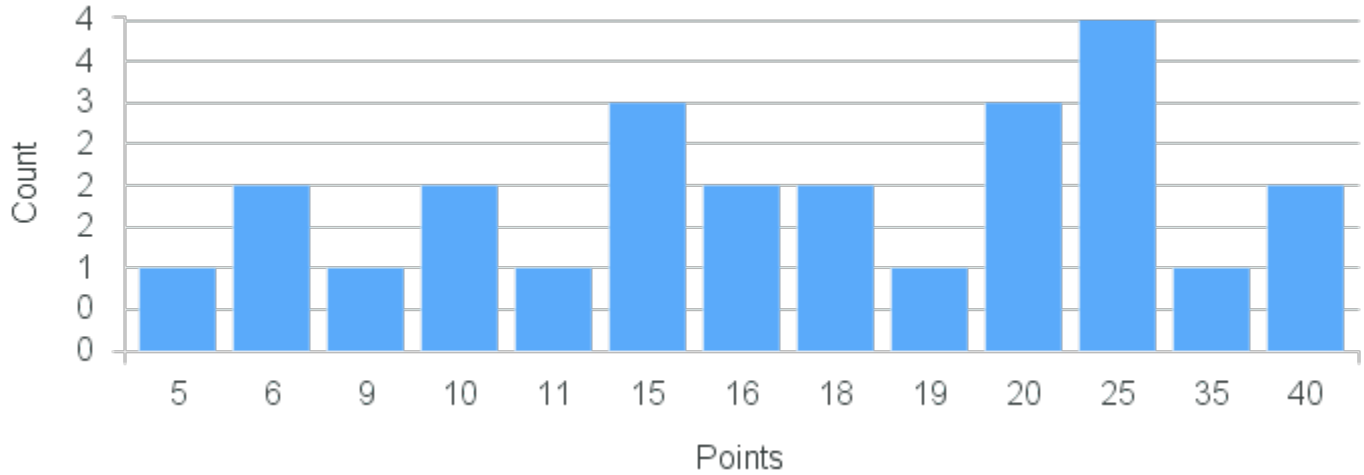

Course Point Distribution for Fall 2020

CRN: 12560

Course ID: SP101 Cross List:
3411

Limit: 18

Elementary Spanish

Demand: 25

Waitlisted: 7

Department: Spanish &
Portuguese

Min Points: 15

Term	Block(s)	CRN	Course ID	See Also	Course Limit	Course Demand	Count	Points
Fall 2020	3-4	12560	SP101 3411		18	25	2	40
Fall 2020	3-4	12560	SP101 3411		18	25	1	35
Fall 2020	3-4	12560	SP101 3411		18	25	4	25
Fall 2020	3-4	12560	SP101 3411		18	25	3	20
Fall 2020	3-4	12560	SP101 3411		18	25	1	19
Fall 2020	3-4	12560	SP101 3411		18	25	2	18
Fall 2020	3-4	12560	SP101 3411		18	25	2	16
Fall 2020	3-4	12560	SP101 3411		18	25	3	15
Fall 2020	3-4	12560	SP101 3411		18	25	1	11
Fall 2020	3-4	12560	SP101 3411		18	25	2	10
Fall 2020	3-4	12560	SP101 3411		18	25	1	9
Fall 2020	3-4	12560	SP101 3411		18	25	2	6
Fall 2020	3-4	12560	SP101 3411		18	25	1	5