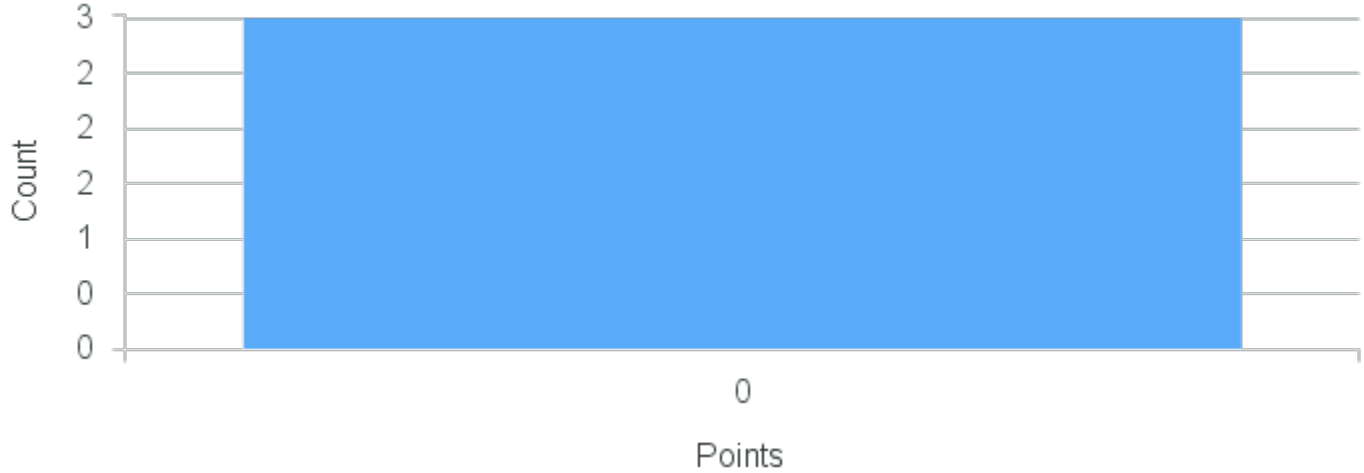

# Course Point Distribution for Fall 2020

CRN: 12577

Course ID: TH208 Cross List:  
3412

Limit: 25

Finding Your Voice

Demand: 3

Waitlisted: 0

Department: Theatre and Dance