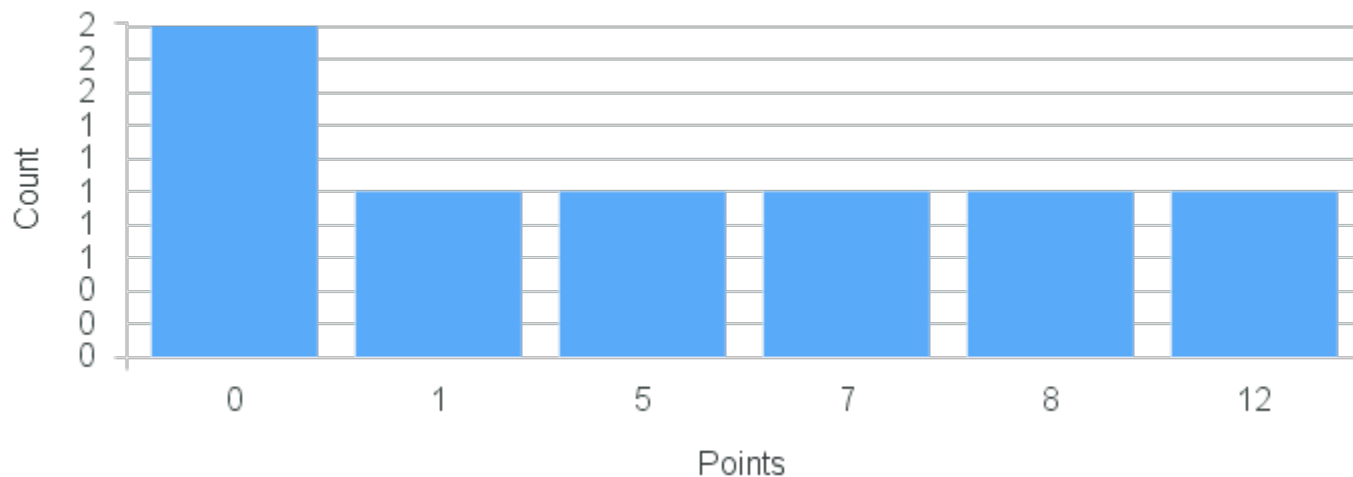

# Course Point Distribution for Fall 2020

CRN: 12789

Course ID: MB355 Cross List:  
2211

Limit: 24

Laboratory Advanced Genetics

Demand: 7

Waitlisted: 0

Department: Molecular Biology