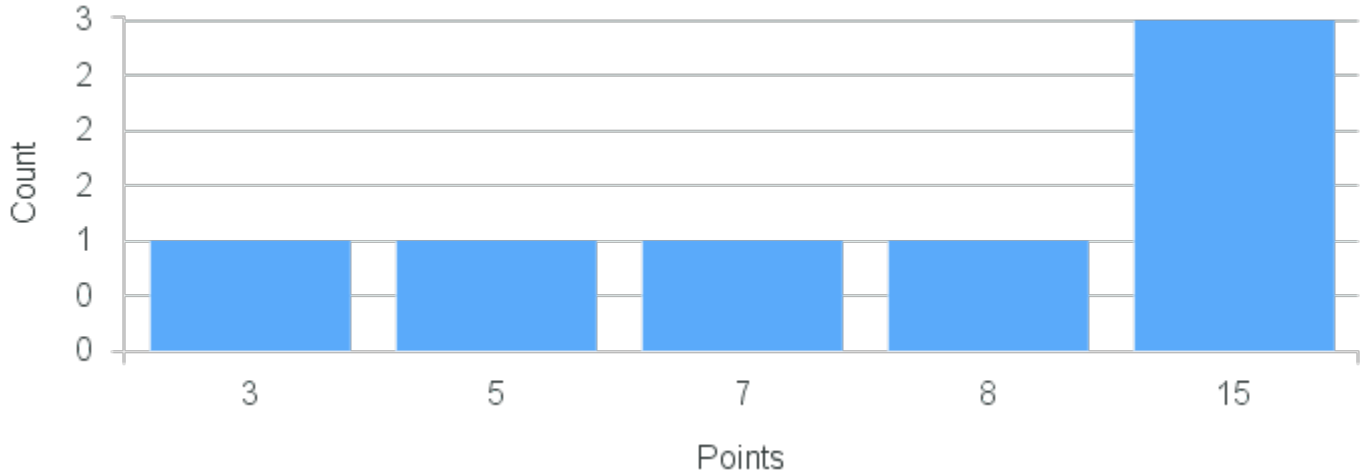

# Course Point Distribution for Fall 2020

CRN: 12188

Course ID: EN286 Cross List: DA200 3311  
3311

Limit: 16

Topics in Creative Writing: Moving Writing/Writing Movement

Demand: 7

Waitlisted: 0

Department: English