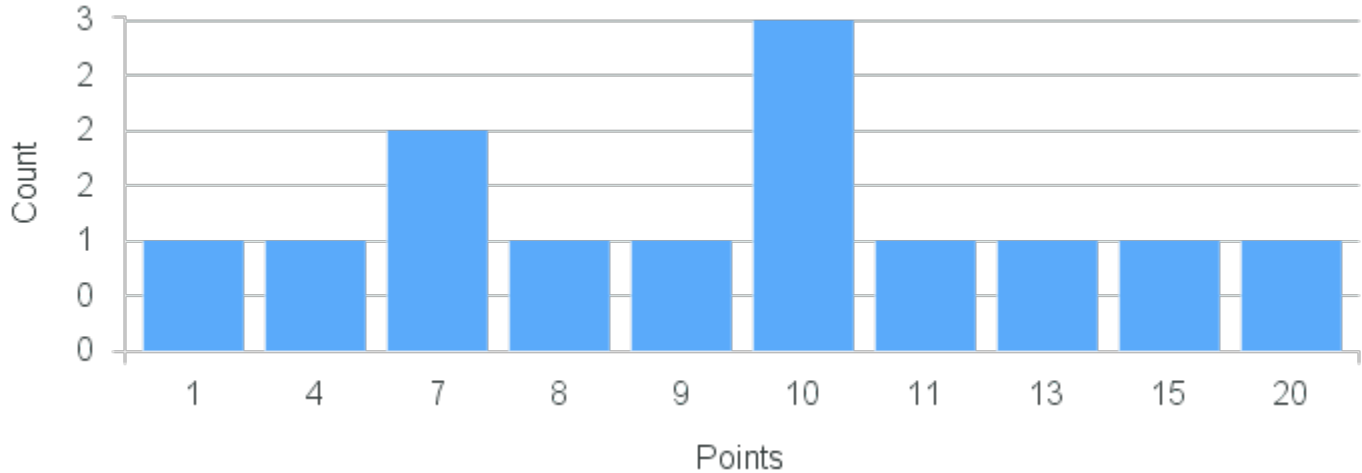

# Course Point Distribution for Fall 2020

CRN: 12641

Course ID: PS230 Cross List:  
3311

Limit: 25

Waging Nonviolent Conflict

Demand: 13

Waitlisted: 0

Department: Political Science