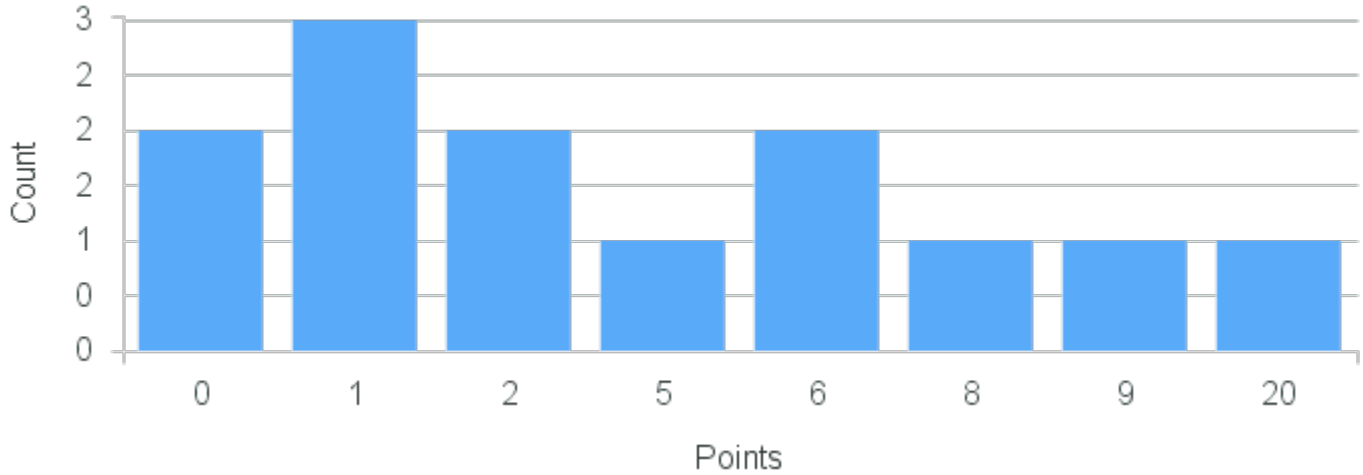

Course Point Distribution for Fall 2020

CRN: 12345

Course ID: RE200 Cross List: PA250 4431,AN208 4411
4411

Limit: 25

Topics in Religion: Anthropology of Religion

Demand: 13

Waitlisted: 0

Department: Religion

Term	Block(s)	CRN	Course ID	See Also	Course Limit	Course Demand	Count	Points
Fall 2020	4	12345	RE200 4411	PA250 4431,AN208 4411	25	13	1	20
Fall 2020	4	12345	RE200 4411	PA250 4431,AN208 4411	25	13	1	9
Fall 2020	4	12345	RE200 4411	PA250 4431,AN208 4411	25	13	1	8
Fall 2020	4	12345	RE200 4411	PA250 4431,AN208 4411	25	13	2	6
Fall 2020	4	12345	RE200 4411	PA250 4431,AN208 4411	25	13	1	5
Fall 2020	4	12345	RE200 4411	PA250 4431,AN208 4411	25	13	2	2
Fall 2020	4	12345	RE200 4411	PA250 4431,AN208 4411	25	13	3	1
Fall 2020	4	12345	RE200 4411	PA250 4431,AN208 4411	25	13	2	0