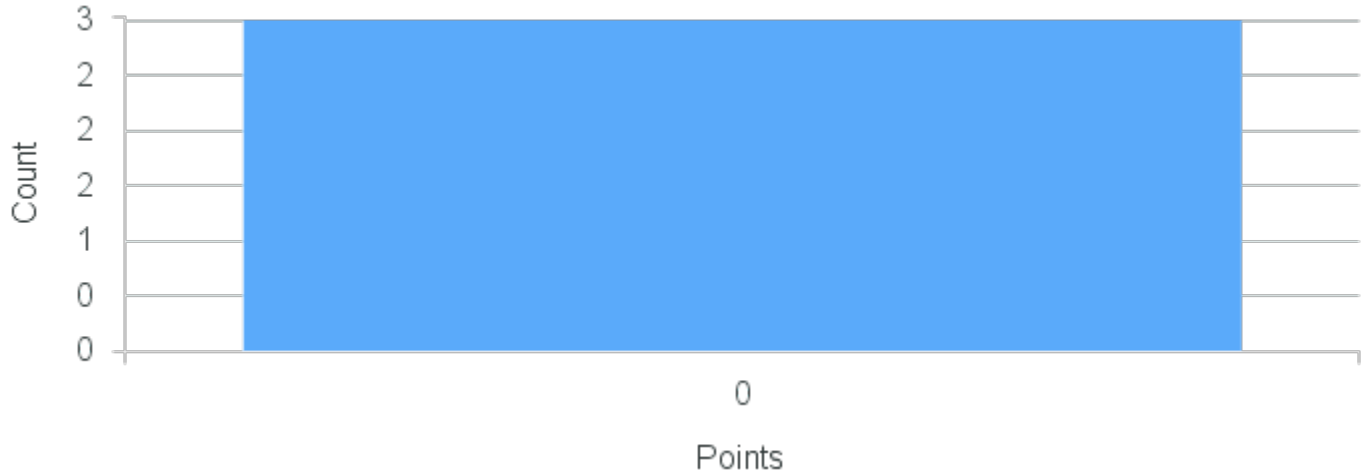

# Course Point Distribution for Fall 2020

CRN: 12514

Course ID: AN301 Cross List:  
4411

Limit: 25

Human Osteology

Demand: 3

Waitlisted: 0

Department: Anthropology