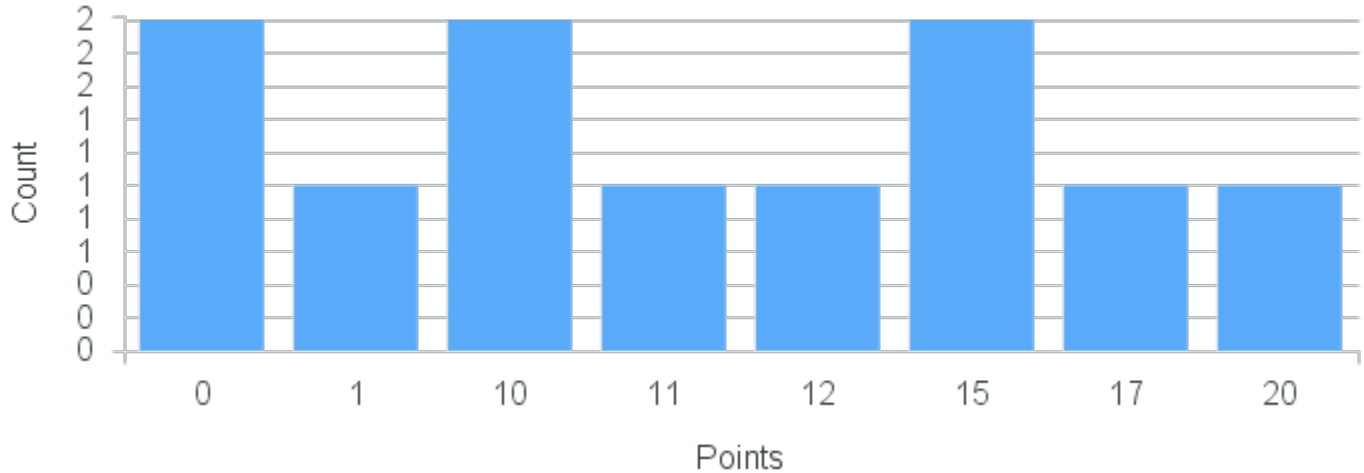

# Course Point Distribution for Fall 2020

CRN: 12256

Course ID: FR101 Cross List:  
3311

Limit: 18

Elementary French I

Demand: 11

Waitlisted: 0

Department: French & Italian