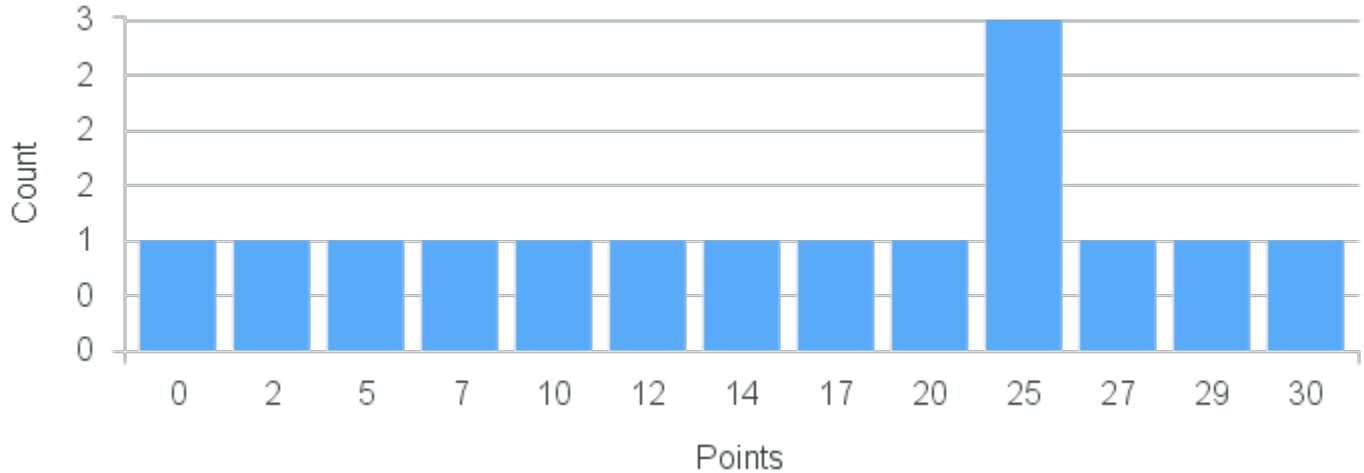

# Course Point Distribution for Fall 2020

CRN: 12044

Course ID: PY100 Cross List:  
4411

Limit: 25

Introduction to Psychology: Bases of Behavior

Demand: 15

Waitlisted: 0

Department: Psychology