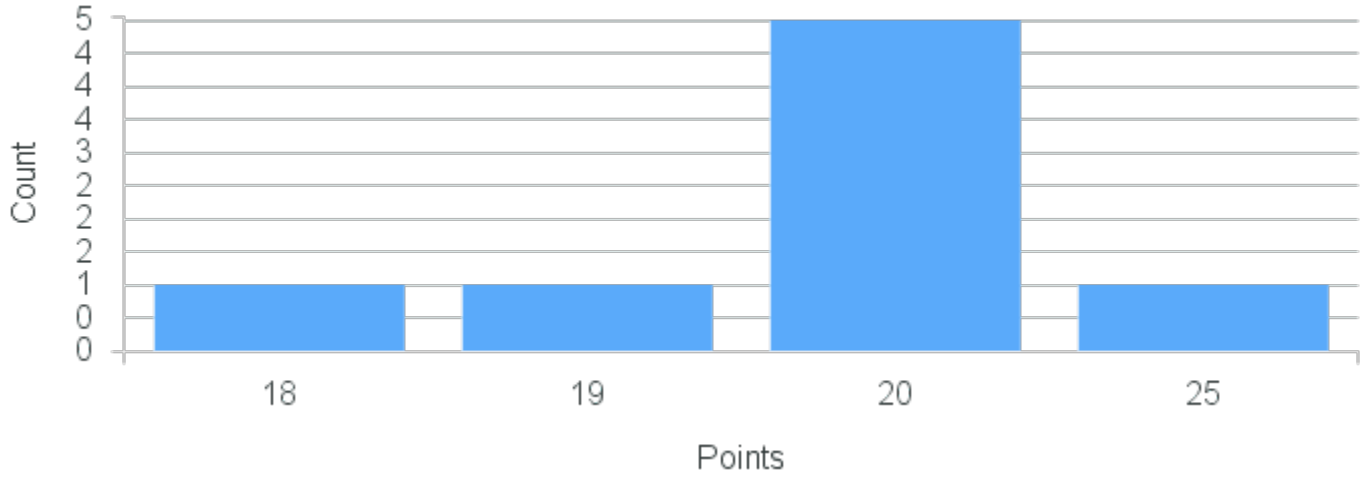

# Course Point Distribution for Fall 2020

CRN: 12464

Course ID: MA126 Cross List:  
3311

Limit: 25

Calculus 1

Demand: 8

Waitlisted: 0

Department: Mathematics &  
Computer Science