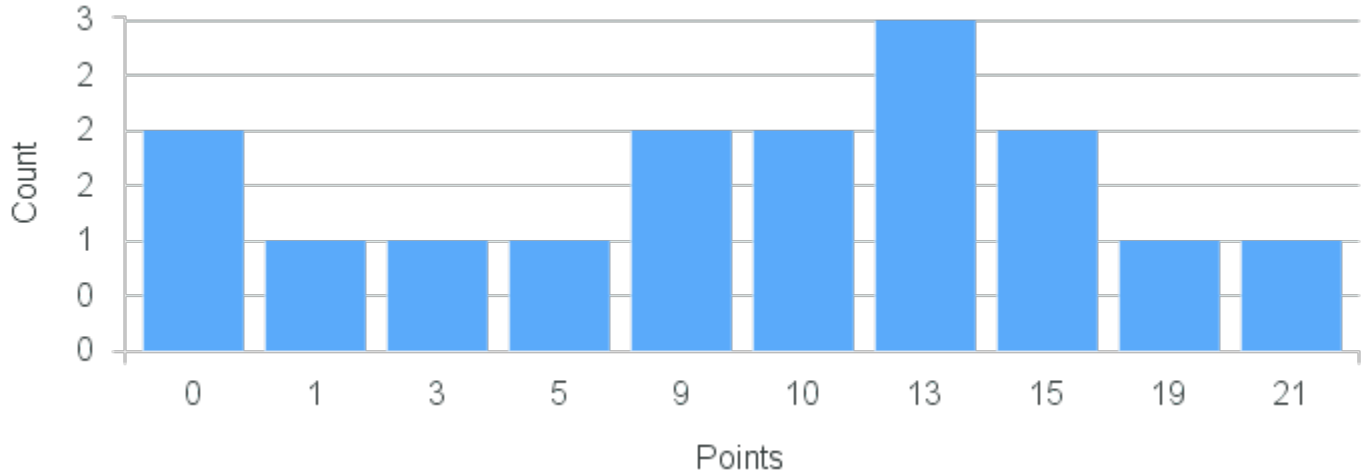

Course Point Distribution for Fall 2020

CRN: 12450

Course ID: SO229 Cross List:
4411

Limit: 25

Sociological Research Design

Demand: 16

Waitlisted: 0

Department: Sociology

Term	Block(s)	CRN	Course ID	See Also	Course Limit	Course Demand	Count	Points
Fall 2020	4	12450	SO229 4411		25	16	1	21
Fall 2020	4	12450	SO229 4411		25	16	1	19
Fall 2020	4	12450	SO229 4411		25	16	2	15
Fall 2020	4	12450	SO229 4411		25	16	3	13
Fall 2020	4	12450	SO229 4411		25	16	2	10
Fall 2020	4	12450	SO229 4411		25	16	2	9
Fall 2020	4	12450	SO229 4411		25	16	1	5
Fall 2020	4	12450	SO229 4411		25	16	1	3
Fall 2020	4	12450	SO229 4411		25	16	1	1
Fall 2020	4	12450	SO229 4411		25	16	2	0