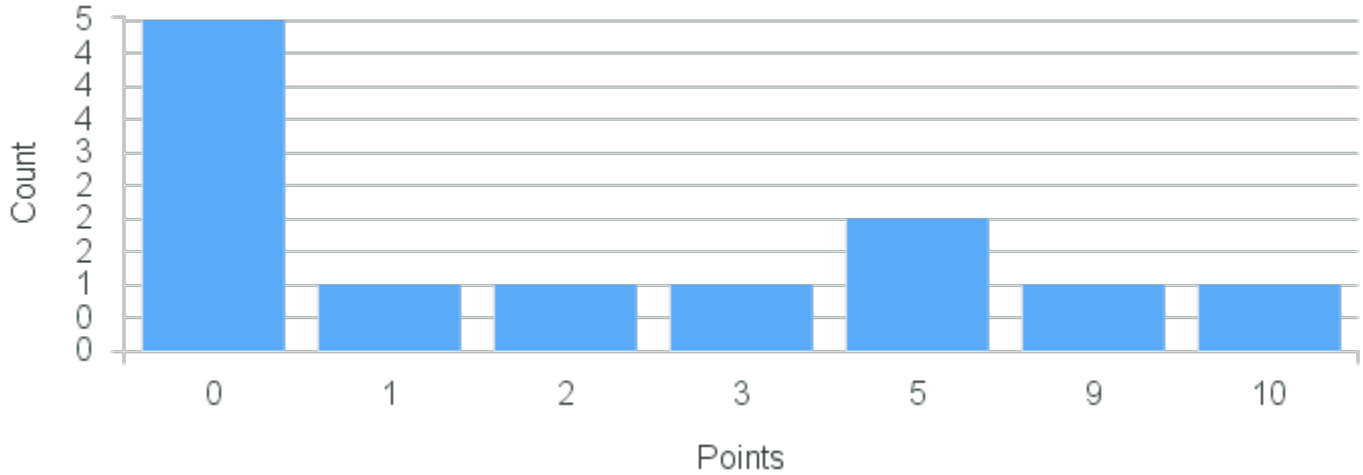

# Course Point Distribution for Fall 2020

CRN: 12842

Course ID: AH120 Cross List:  
4411

Limit: 25

Global Architecture I: Pyramids to Cathedrals 3000 BCE-1400 CE

Demand: 12

Waitlisted: 0

Department: Art