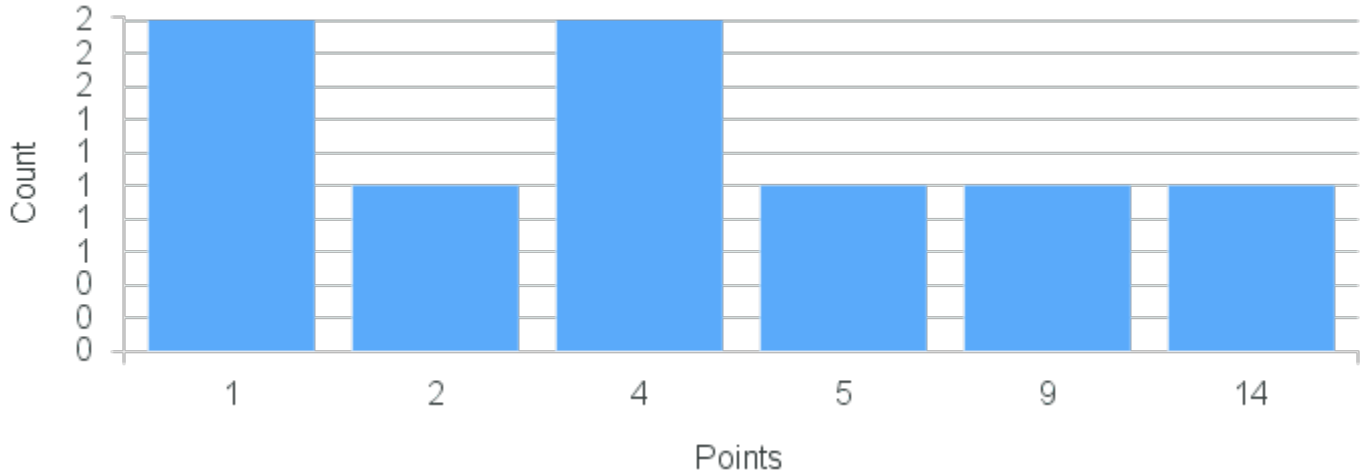

# Course Point Distribution for Fall 2020

CRN: 12265

Course ID: FR102 Cross List:  
4411

Limit: 18

Elementary French II

Demand: 8

Waitlisted: 0

Department: French & Italian