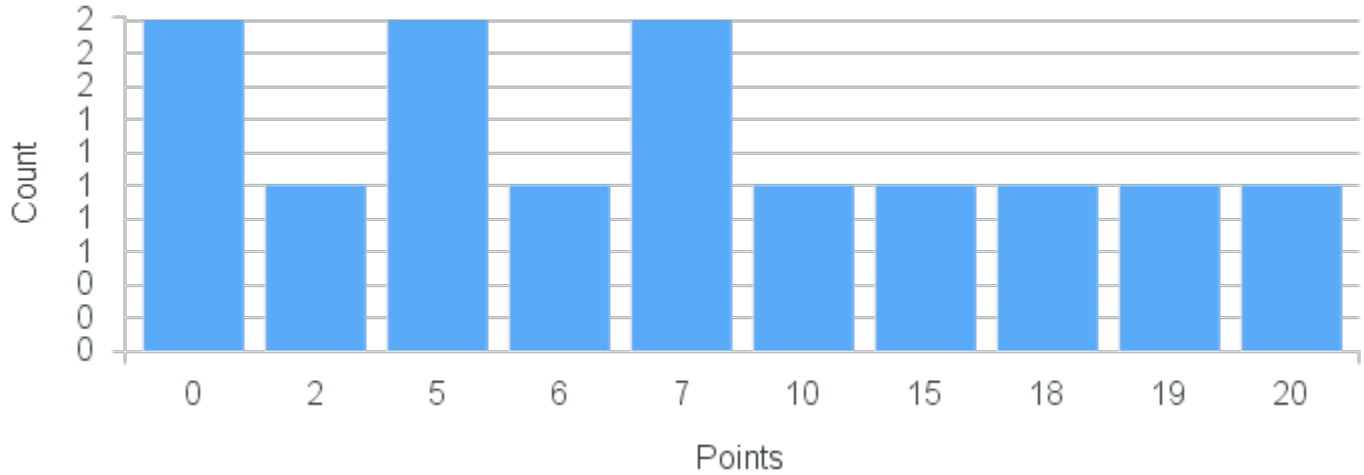

# Course Point Distribution for Fall 2020

CRN: 12115

Course ID: FG110 Cross List:  
4411

Limit: 25

Introduction to Feminist and Gender Studies

Demand: 13

Waitlisted: 0

Department: Feminist & Gender  
Studies