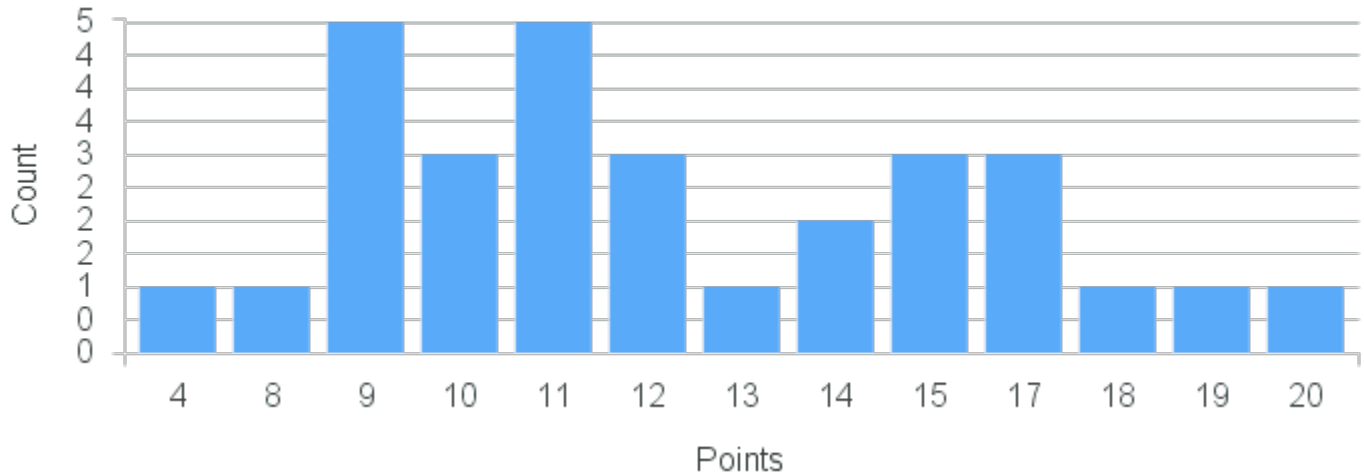

Course Point Distribution for Fall 2020

CRN: 12645

Course ID: PS236 Cross List:
4411

Limit: 25

Introduction to Comparative Politics

Demand: 30

Waitlisted: 5

Department: Political Science

Min Points: 9

Term	Block(s)	CRN	Course ID	See Also	Course Limit	Course Demand	Count	Points
Fall 2020	4	12645	PS236 4411		25	30	1	20
Fall 2020	4	12645	PS236 4411		25	30	1	19
Fall 2020	4	12645	PS236 4411		25	30	1	18
Fall 2020	4	12645	PS236 4411		25	30	3	17
Fall 2020	4	12645	PS236 4411		25	30	3	15
Fall 2020	4	12645	PS236 4411		25	30	2	14
Fall 2020	4	12645	PS236 4411		25	30	1	13
Fall 2020	4	12645	PS236 4411		25	30	3	12
Fall 2020	4	12645	PS236 4411		25	30	5	11
Fall 2020	4	12645	PS236 4411		25	30	3	10
Fall 2020	4	12645	PS236 4411		25	30	5	9
Fall 2020	4	12645	PS236 4411		25	30	1	8
Fall 2020	4	12645	PS236 4411		25	30	1	4