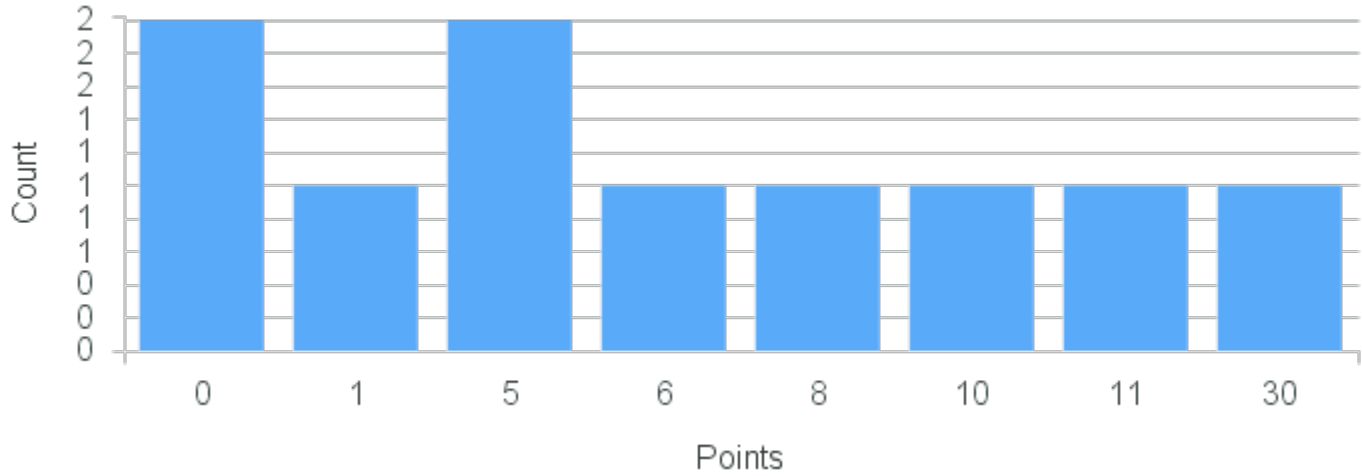

Course Point Distribution for Fall 2020

CRN: 12148

Course ID: PA250 Cross List: PH203 3311,EV261 3311
3311

Limit: 25

Topics in Asian Literature & Culture: Modernocene: Progress, Race, Capitalism and Climate
Catastroph

Demand: 10

Waitlisted: 0

Department: Non-Departmental
Studies

Term	Block(s)	CRN	Course ID	See Also	Course Limit	Course Demand	Count	Points
Fall 2020	3	12148	PA250 3311	PH203 3311,EV261 3311	25	10	1	30
Fall 2020	3	12148	PA250 3311	PH203 3311,EV261 3311	25	10	1	11
Fall 2020	3	12148	PA250 3311	PH203 3311,EV261 3311	25	10	1	10
Fall 2020	3	12148	PA250 3311	PH203 3311,EV261 3311	25	10	1	8
Fall 2020	3	12148	PA250 3311	PH203 3311,EV261 3311	25	10	1	6
Fall 2020	3	12148	PA250 3311	PH203 3311,EV261 3311	25	10	2	5
Fall 2020	3	12148	PA250 3311	PH203 3311,EV261 3311	25	10	1	1
Fall 2020	3	12148	PA250 3311	PH203 3311,EV261 3311	25	10	2	0