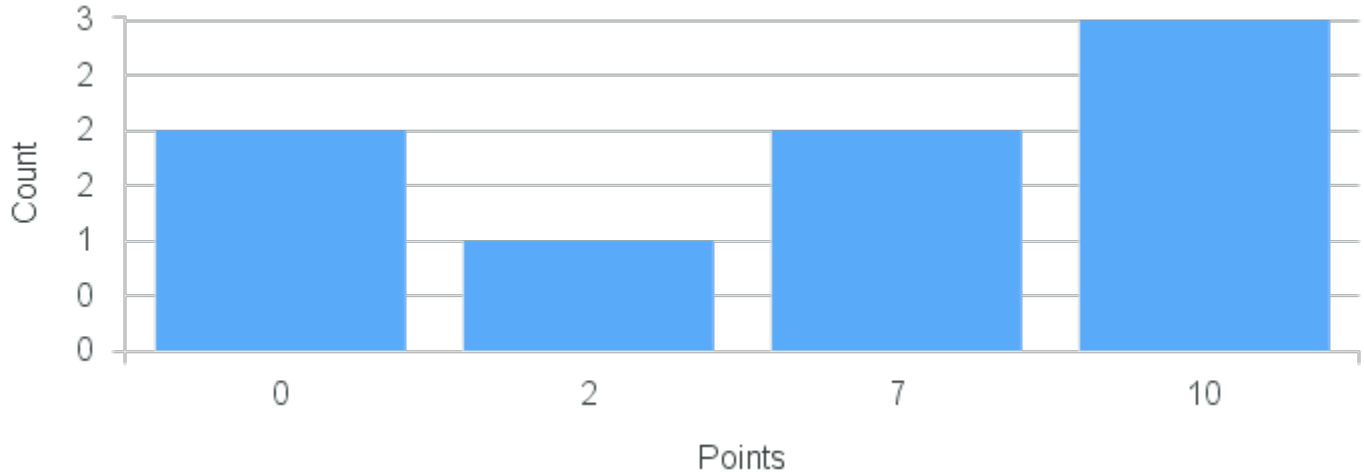

Course Point Distribution for Fall 2020

CRN: 12548

Course ID: SW102
Cross List:
3311

Limit: 25

Place, Space and the Southwest

Demand: 8

Waitlisted: 0

Department: Southwest Studies

Term	Block(s)	CRN	Course ID	See Also	Course Limit	Course Demand	Count	Points
Fall 2020	3	12548	SW102 3311		25	8	3	10
Fall 2020	3	12548	SW102 3311		25	8	2	7
Fall 2020	3	12548	SW102 3311		25	8	1	2
Fall 2020	3	12548	SW102 3311		25	8	2	0