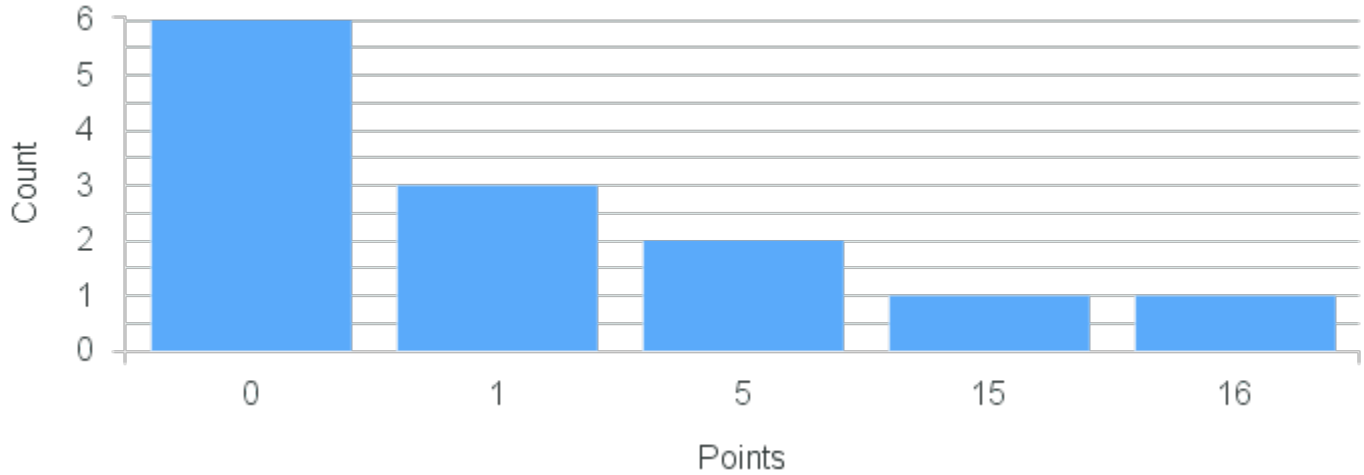

# Course Point Distribution for Fall 2020

CRN: 12523

Course ID: AN260 Cross List:  
4411

Limit: 25

Language & Gender

Demand: 13

Waitlisted: 0

Department: Anthropology