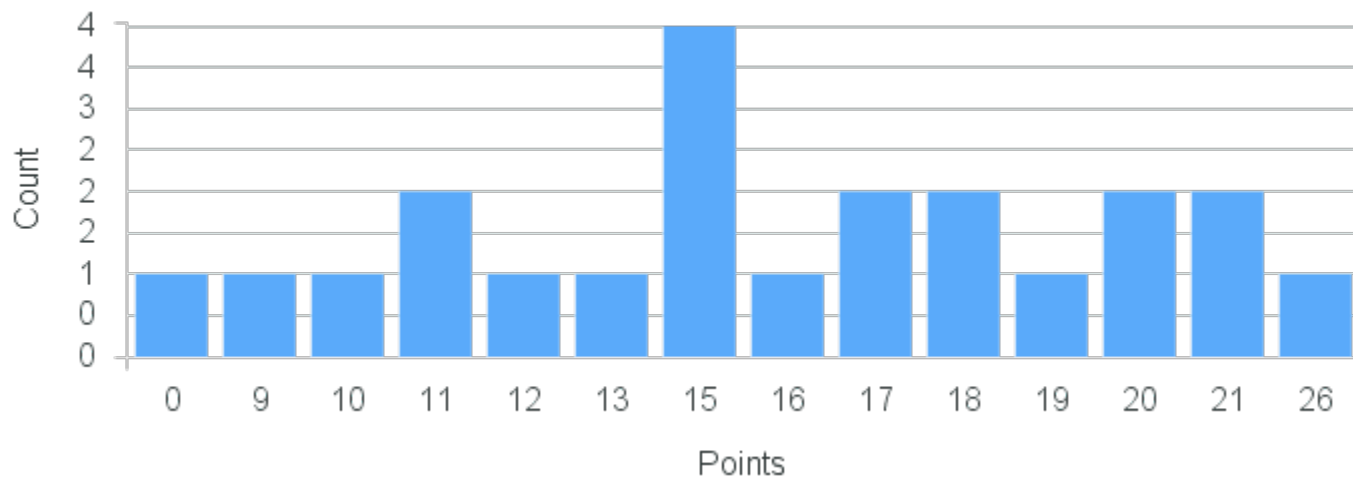

# Course Point Distribution for Fall 2020

CRN: 12171

Course ID: CH108 Cross List:  
2211

Limit: 25

General Chemistry II

Demand: 22

Waitlisted: 0

Department: Chemistry &  
Biochemistry