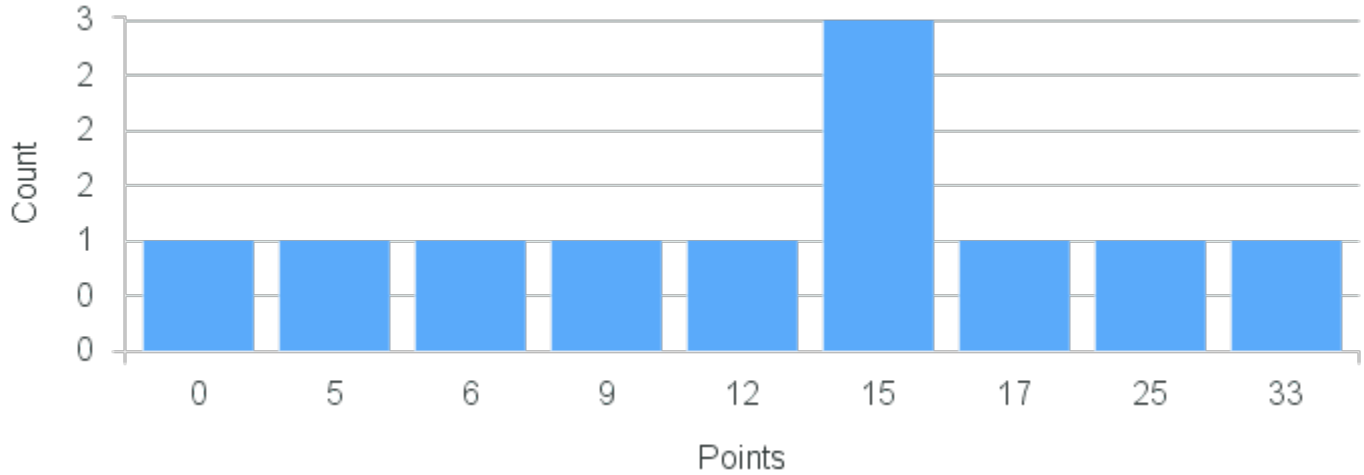

Course Point Distribution for Fall 2020

CRN: 12359

Course ID: MA217 Cross List:
1111

Limit: 25

Probability and Statistical Modeling

Demand: 11

Waitlisted: 0

Department: Mathematics &
Computer Science

Term	Block(s)	CRN	Course ID	See Also	Course Limit	Course Demand	Count	Points
Fall 2020	1	12359	MA217 1111		25	11	1	33
Fall 2020	1	12359	MA217 1111		25	11	1	25
Fall 2020	1	12359	MA217 1111		25	11	1	17
Fall 2020	1	12359	MA217 1111		25	11	3	15
Fall 2020	1	12359	MA217 1111		25	11	1	12
Fall 2020	1	12359	MA217 1111		25	11	1	9
Fall 2020	1	12359	MA217 1111		25	11	1	6
Fall 2020	1	12359	MA217 1111		25	11	1	5
Fall 2020	1	12359	MA217 1111		25	11	1	0