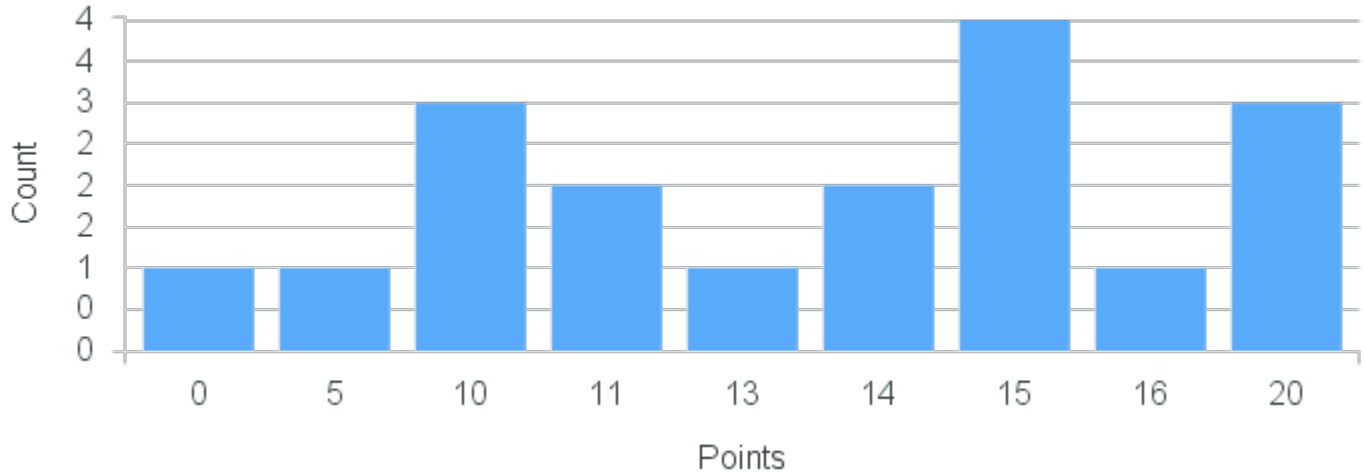

Course Point Distribution for Fall 2020

CRN: 12289

Course ID: EC302 Cross List:
1111

Limit: 25

Macroeconomic Theory II

Demand: 18

Waitlisted: 0

Department: Economics &
Business

Term	Block(s)	CRN	Course ID	See Also	Course Limit	Course Demand	Count	Points
Fall 2020	1	12289	EC302 1111		25	18	3	20
Fall 2020	1	12289	EC302 1111		25	18	1	16
Fall 2020	1	12289	EC302 1111		25	18	4	15
Fall 2020	1	12289	EC302 1111		25	18	2	14
Fall 2020	1	12289	EC302 1111		25	18	1	13
Fall 2020	1	12289	EC302 1111		25	18	2	11
Fall 2020	1	12289	EC302 1111		25	18	3	10
Fall 2020	1	12289	EC302 1111		25	18	1	5
Fall 2020	1	12289	EC302 1111		25	18	1	0