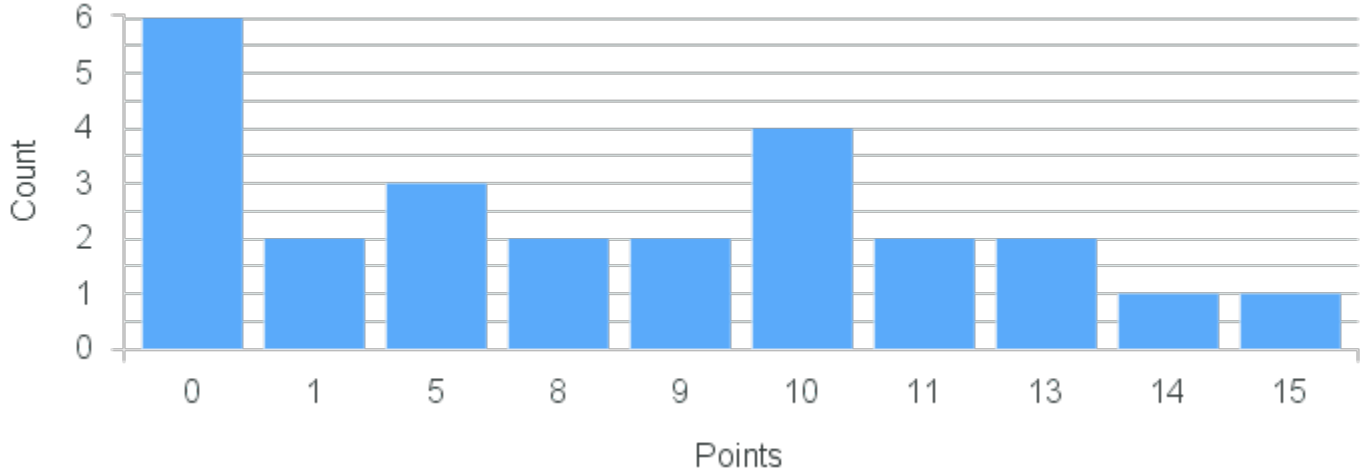

Course Point Distribution for Fall 2020

CRN: 12630

Course ID: PS322 Cross List:
2211

Limit: 25

The Judiciary

Demand: 25

Waitlisted: 0

Department: Political Science

Term	Block(s)	CRN	Course ID	See Also	Course Limit	Course Demand	Count	Points
Fall 2020	2	12630	PS322 2211		25	25	1	15
Fall 2020	2	12630	PS322 2211		25	25	1	14
Fall 2020	2	12630	PS322 2211		25	25	2	13
Fall 2020	2	12630	PS322 2211		25	25	2	11
Fall 2020	2	12630	PS322 2211		25	25	4	10
Fall 2020	2	12630	PS322 2211		25	25	2	9
Fall 2020	2	12630	PS322 2211		25	25	2	8
Fall 2020	2	12630	PS322 2211		25	25	3	5
Fall 2020	2	12630	PS322 2211		25	25	2	1
Fall 2020	2	12630	PS322 2211		25	25	6	0