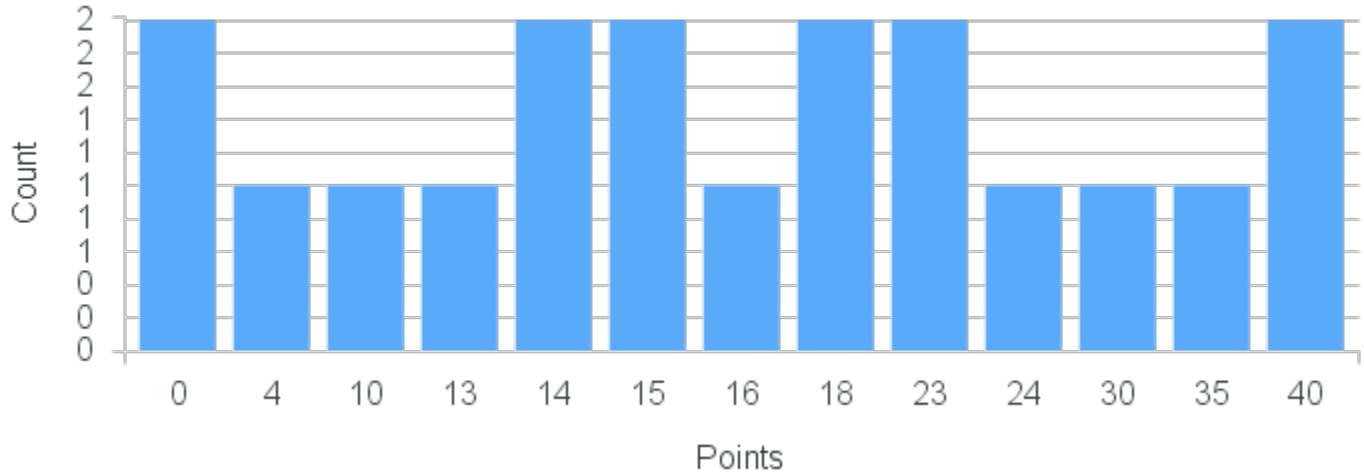

Course Point Distribution for Fall 2020

CRN: 12020

Course ID: HK130 Cross List:
3311

Limit: 16

Fundamentals of Kinesiology

Demand: 19

Waitlisted: 3

Department: Human Biology and
Kinesiology

Min Points: 10

Term	Block(s)	CRN	Course ID	See Also	Course Limit	Course Demand	Count	Points
Fall 2020	3	12020	HK130 3311		16	19	2	40
Fall 2020	3	12020	HK130 3311		16	19	1	35
Fall 2020	3	12020	HK130 3311		16	19	1	30
Fall 2020	3	12020	HK130 3311		16	19	1	24
Fall 2020	3	12020	HK130 3311		16	19	2	23
Fall 2020	3	12020	HK130 3311		16	19	2	18
Fall 2020	3	12020	HK130 3311		16	19	1	16
Fall 2020	3	12020	HK130 3311		16	19	2	15
Fall 2020	3	12020	HK130 3311		16	19	2	14
Fall 2020	3	12020	HK130 3311		16	19	1	13
Fall 2020	3	12020	HK130 3311		16	19	1	10
Fall 2020	3	12020	HK130 3311		16	19	1	4
Fall 2020	3	12020	HK130 3311		16	19	2	0