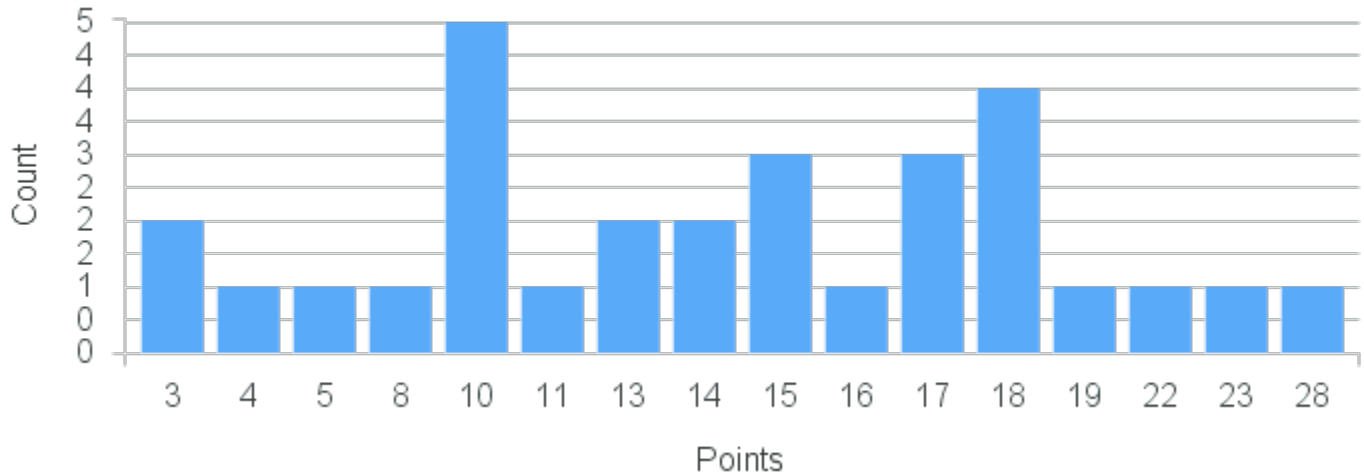

Course Point Distribution for Fall 2020

CRN: 12636

Course ID: PS236 Cross List:
1111

Limit: 25

Introduction to Comparative Politics

Demand: 30

Waitlisted: 5

Department: Political Science

Min Points: 10

Term	Block(s)	CRN	Course ID	See Also	Course Limit	Course Demand	Count	Points
Fall 2020	1	12636	PS236 1111		25	30	1	28
Fall 2020	1	12636	PS236 1111		25	30	1	23
Fall 2020	1	12636	PS236 1111		25	30	1	22
Fall 2020	1	12636	PS236 1111		25	30	1	19
Fall 2020	1	12636	PS236 1111		25	30	4	18
Fall 2020	1	12636	PS236 1111		25	30	3	17
Fall 2020	1	12636	PS236 1111		25	30	1	16
Fall 2020	1	12636	PS236 1111		25	30	3	15
Fall 2020	1	12636	PS236 1111		25	30	2	14
Fall 2020	1	12636	PS236 1111		25	30	2	13
Fall 2020	1	12636	PS236 1111		25	30	1	11
Fall 2020	1	12636	PS236 1111		25	30	5	10
Fall 2020	1	12636	PS236 1111		25	30	1	8
Fall 2020	1	12636	PS236 1111		25	30	1	5