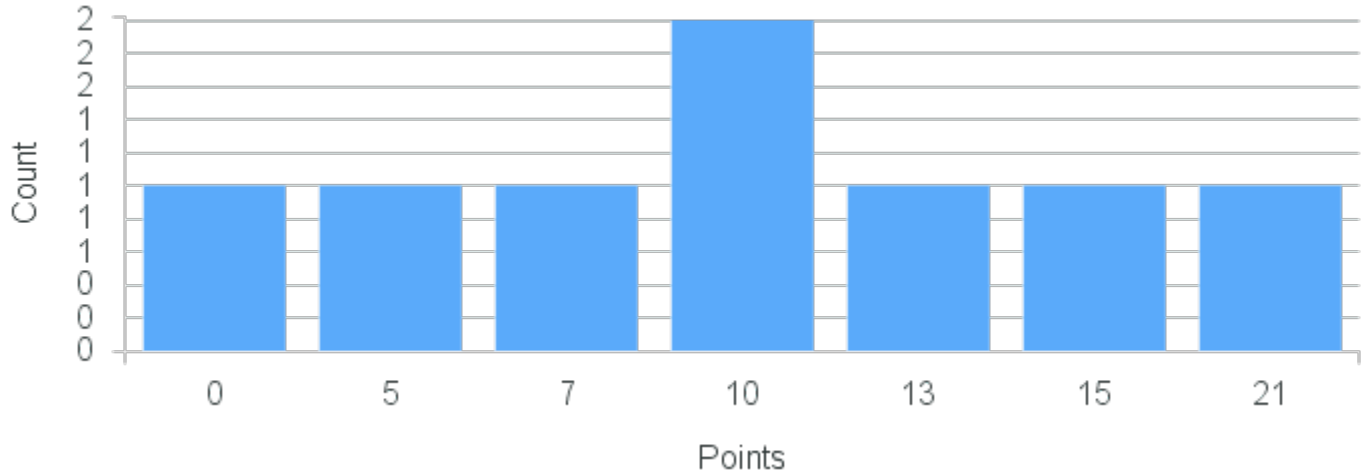

Course Point Distribution for Fall 2020

CRN: 12228

Course ID: RE101 Cross List:
2211

Limit: 25

Introduction to Religion

Demand: 8

Waitlisted: 0

Department: Religion

Term	Block(s)	CRN	Course ID	See Also	Course Limit	Course Demand	Count	Points
Fall 2020	2	12228	RE101 2211		25	8	1	21
Fall 2020	2	12228	RE101 2211		25	8	1	15
Fall 2020	2	12228	RE101 2211		25	8	1	13
Fall 2020	2	12228	RE101 2211		25	8	2	10
Fall 2020	2	12228	RE101 2211		25	8	1	7
Fall 2020	2	12228	RE101 2211		25	8	1	5
Fall 2020	2	12228	RE101 2211		25	8	1	0