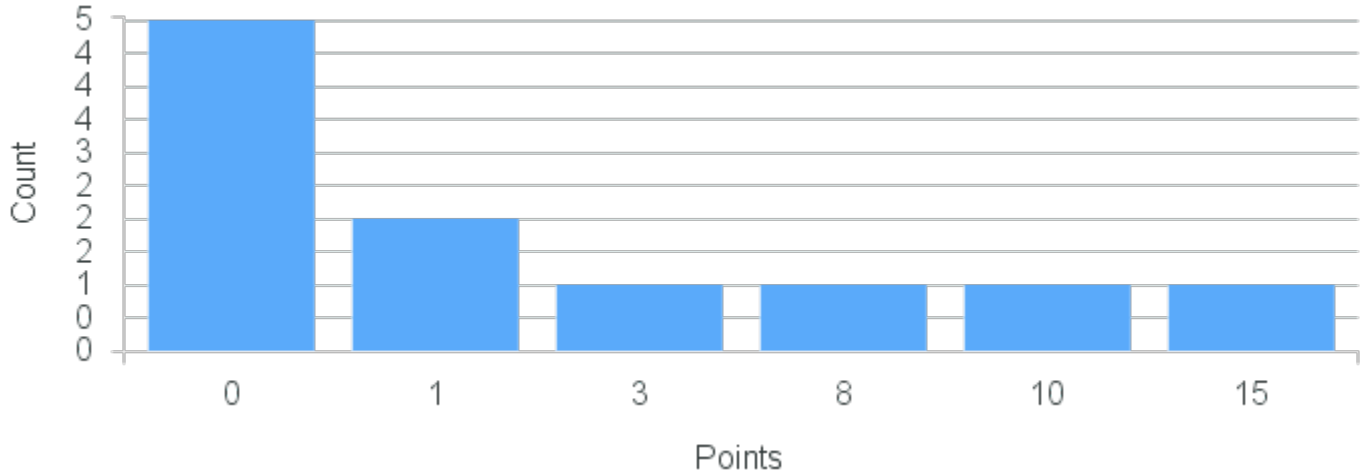

# Course Point Distribution for Fall 2020

CRN: 12032

Course ID: HY330 Cross List: PS330 2211,PA350 2211  
2211

Limit: 32

Colloquium in History and Political Science

Demand: 11

Waitlisted: 0

Department: History