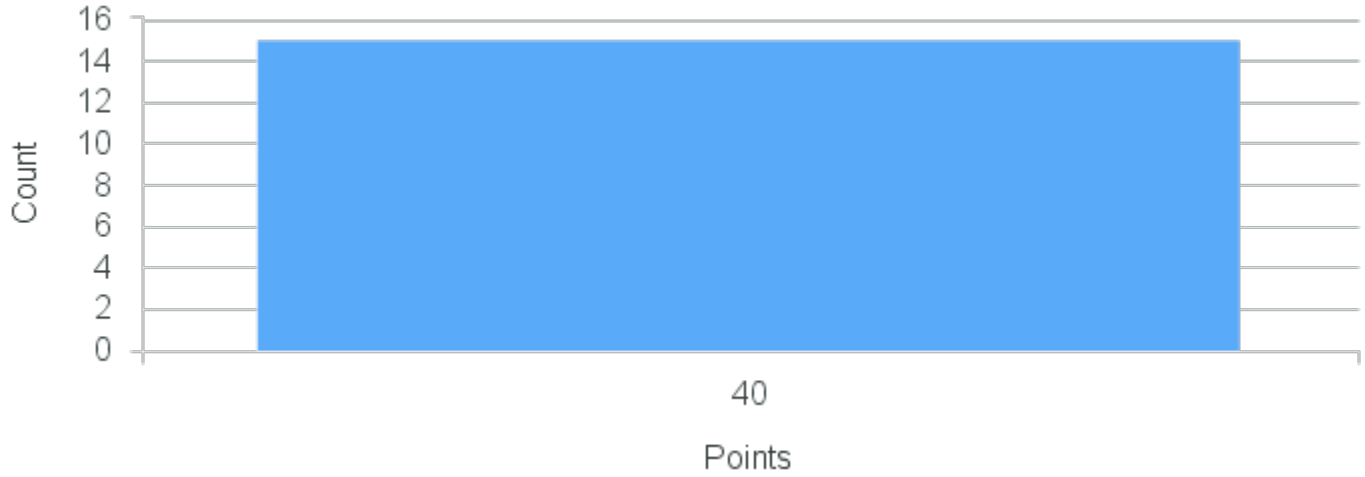

Course Point Distribution for Fall 2020

CRN: 12498

Course ID: PY202 Cross List:
3411

Limit: 15

Research Design

Demand: 15

Waitlisted: 0

Department: Psychology

Term	Block(s)	CRN	Course ID	See Also	Course Limit	Course Demand	Count	Points
Fall 2020	3-4	12498	PY202 3411		15	15	15	40