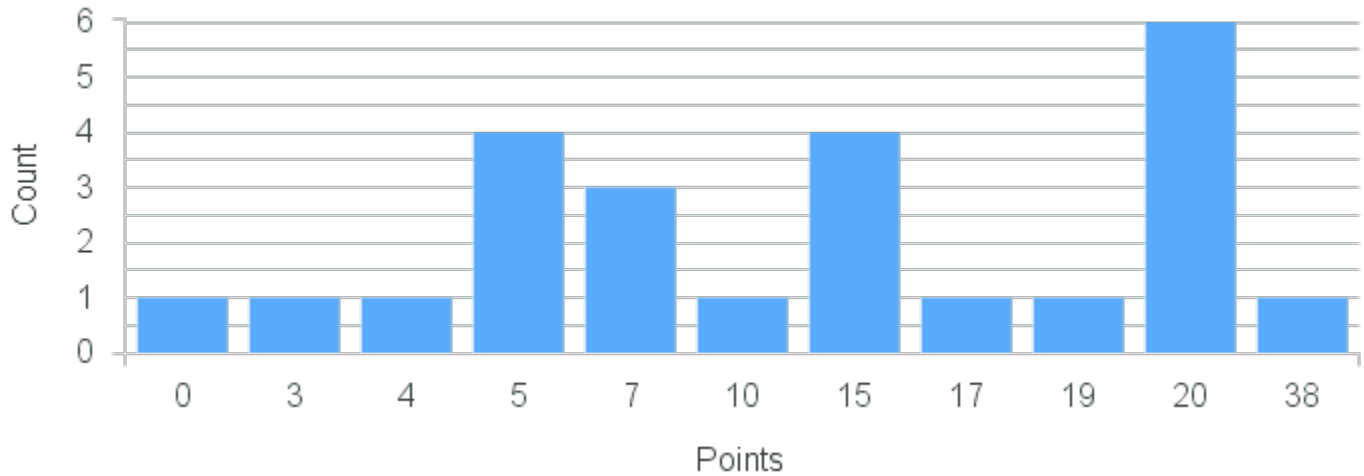

Course Point Distribution for Fall 2020

CRN: 12172

Course ID: EN283 Cross List:
1111

Limit: 16

Beginning Fiction Writing

Demand: 24

Waitlisted: 8

Department: English

Min Points: 7

Term	Block(s)	CRN	Course ID	See Also	Course Limit	Course Demand	Count	Points
Fall 2020	1	12172	EN283 1111		16	24	1	38
Fall 2020	1	12172	EN283 1111		16	24	6	20
Fall 2020	1	12172	EN283 1111		16	24	1	19
Fall 2020	1	12172	EN283 1111		16	24	1	17
Fall 2020	1	12172	EN283 1111		16	24	4	15
Fall 2020	1	12172	EN283 1111		16	24	1	10
Fall 2020	1	12172	EN283 1111		16	24	3	7
Fall 2020	1	12172	EN283 1111		16	24	4	5
Fall 2020	1	12172	EN283 1111		16	24	1	4
Fall 2020	1	12172	EN283 1111		16	24	1	3
Fall 2020	1	12172	EN283 1111		16	24	1	0