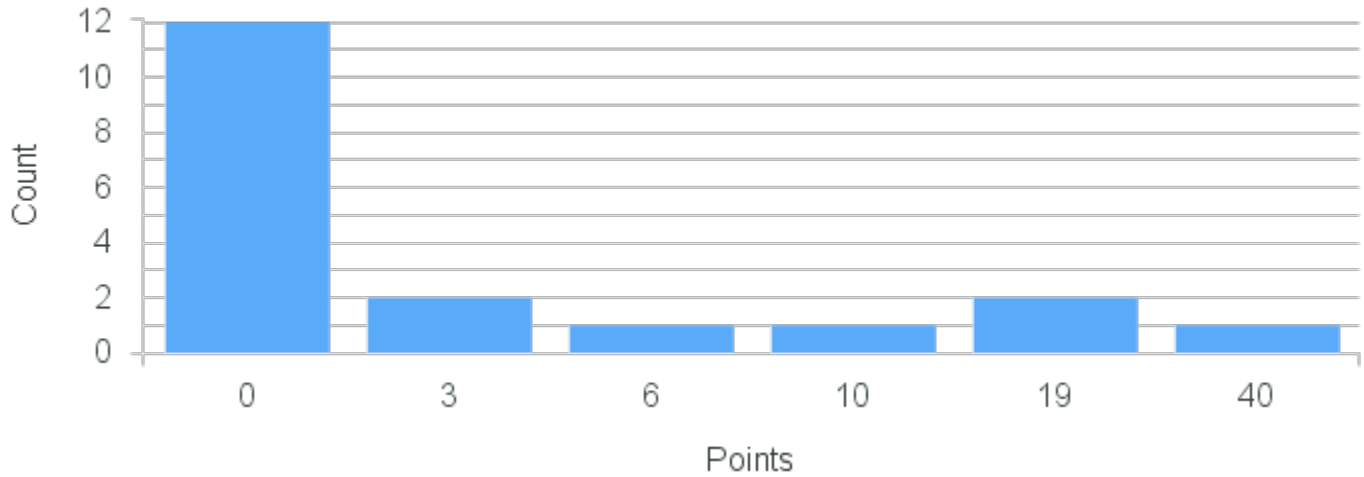

Course Point Distribution for Fall 2020

CRN: 12125

Course ID: FM301 Cross List:
3311

Limit: 25

Advanced Theory and Research Methods

Demand: 19

Waitlisted: 0

Department: Film and New Media
Studies

Term	Block(s)	CRN	Course ID	See Also	Course Limit	Course Demand	Count	Points
Fall 2020	3	12125	FM301 3311		25	19	1	40
Fall 2020	3	12125	FM301 3311		25	19	2	19
Fall 2020	3	12125	FM301 3311		25	19	1	10
Fall 2020	3	12125	FM301 3311		25	19	1	6
Fall 2020	3	12125	FM301 3311		25	19	2	3
Fall 2020	3	12125	FM301 3311		25	19	12	0