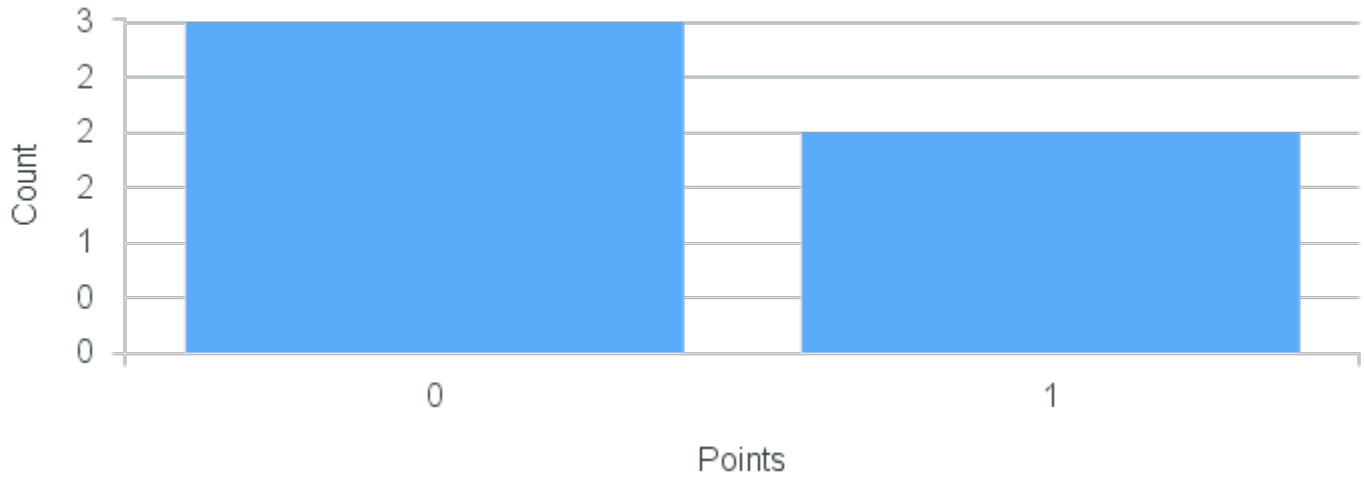

# Course Point Distribution for Fall 2020

CRN: 12202

Course ID: AR202 Cross List:  
3311

Limit: 18

Intermediate Arabic

Demand: 5

Waitlisted: 0

Department: Comparative  
Literature