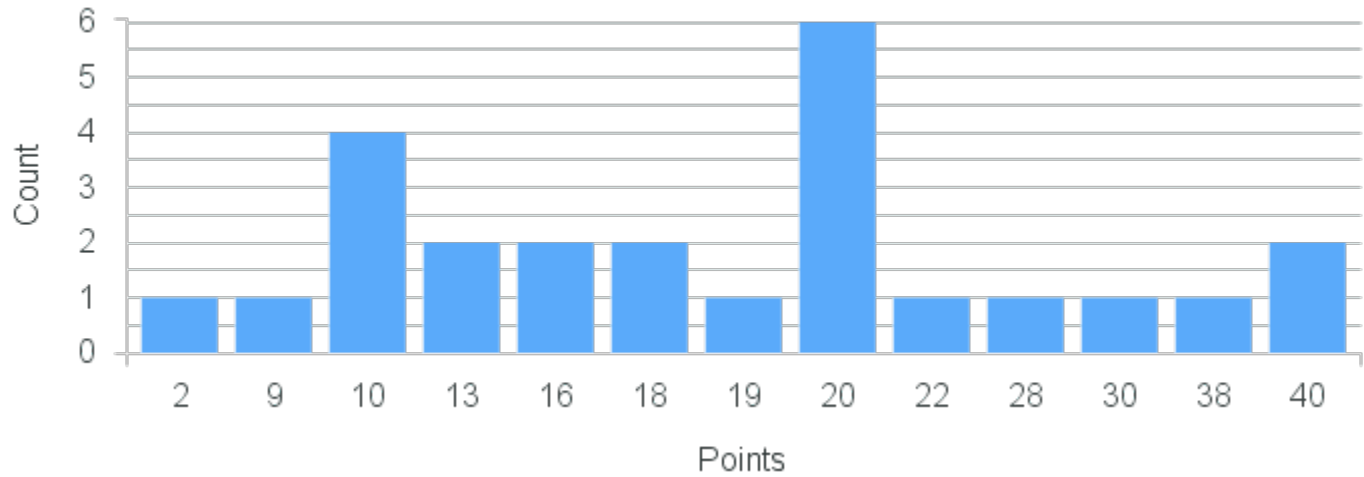

Course Point Distribution for Fall 2020

CRN: 12747

Course ID: SP101 Cross List:
2311

Limit: 18

Elementary Spanish

Demand: 25

Waitlisted: 7

Department: Spanish &
Portuguese

Min Points: 13

Term	Block(s)	CRN	Course ID	See Also	Course Limit	Course Demand	Count	Points
Fall 2020	2-3	12747	SP101 2311		18	25	2	40
Fall 2020	2-3	12747	SP101 2311		18	25	1	38
Fall 2020	2-3	12747	SP101 2311		18	25	1	30
Fall 2020	2-3	12747	SP101 2311		18	25	1	28
Fall 2020	2-3	12747	SP101 2311		18	25	1	22
Fall 2020	2-3	12747	SP101 2311		18	25	6	20
Fall 2020	2-3	12747	SP101 2311		18	25	1	19
Fall 2020	2-3	12747	SP101 2311		18	25	2	18
Fall 2020	2-3	12747	SP101 2311		18	25	2	16
Fall 2020	2-3	12747	SP101 2311		18	25	2	13
Fall 2020	2-3	12747	SP101 2311		18	25	4	10
Fall 2020	2-3	12747	SP101 2311		18	25	1	9
Fall 2020	2-3	12747	SP101 2311		18	25	1	2