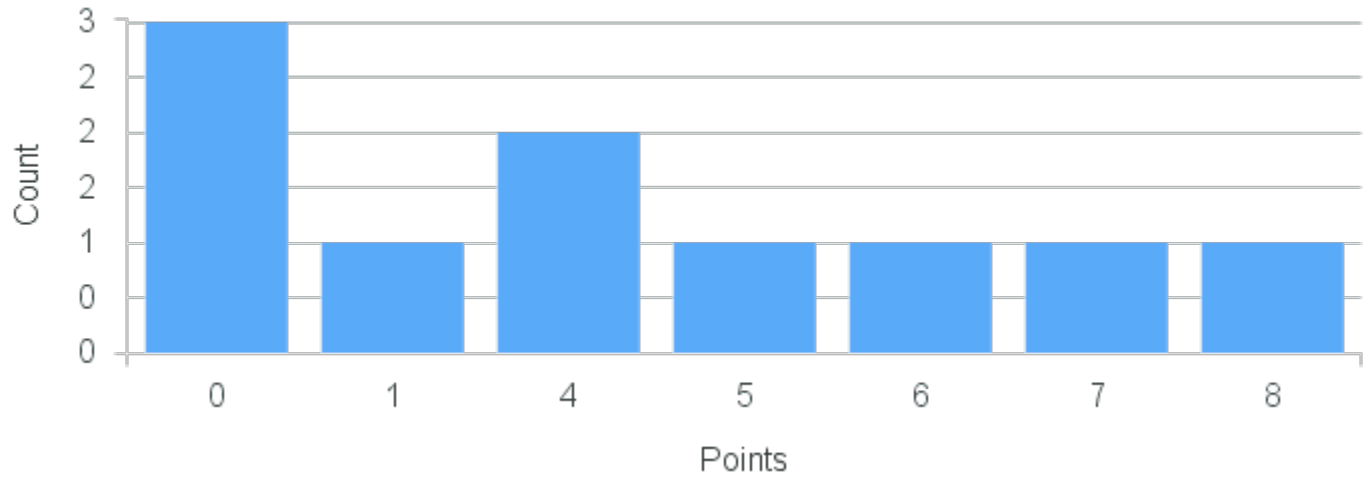

# Course Point Distribution for Fall 2020

CRN: 12075

Course ID: BE240 Cross List:  
2211

Limit: 24

Special Topics in Organismal Biology and Ecology: Evolution

Demand: 10

Waitlisted: 0

Department: Organismal Biology  
& Ecology