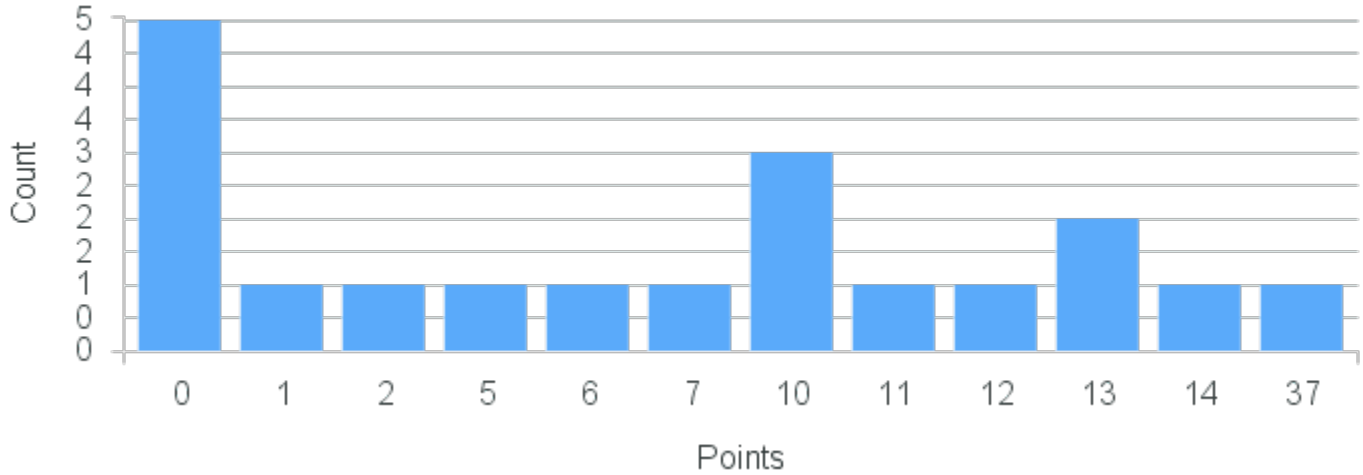

Course Point Distribution for Fall 2020

CRN: 12733

Course ID: PC320 Cross List:
4411

Limit: 25

Topics in Physics: Nuclear Power

Demand: 19

Waitlisted: 0

Department: Physics

Term	Block(s)	CRN	Course ID	See Also	Course Limit	Course Demand	Count	Points
Fall 2020	4	12733	PC320 4411		25	19	1	37
Fall 2020	4	12733	PC320 4411		25	19	1	14
Fall 2020	4	12733	PC320 4411		25	19	2	13
Fall 2020	4	12733	PC320 4411		25	19	1	12
Fall 2020	4	12733	PC320 4411		25	19	1	11
Fall 2020	4	12733	PC320 4411		25	19	3	10
Fall 2020	4	12733	PC320 4411		25	19	1	7
Fall 2020	4	12733	PC320 4411		25	19	1	6
Fall 2020	4	12733	PC320 4411		25	19	1	5
Fall 2020	4	12733	PC320 4411		25	19	1	2
Fall 2020	4	12733	PC320 4411		25	19	1	1
Fall 2020	4	12733	PC320 4411		25	19	5	0