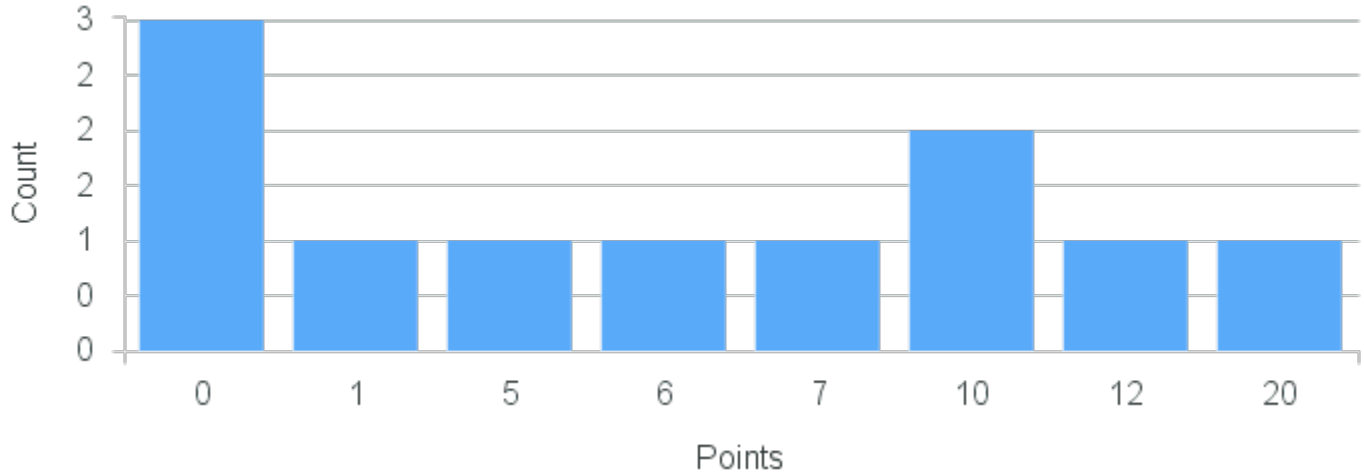

# Course Point Distribution for Fall 2020

CRN: 12501

Course ID: PY160 Cross List:  
3311

Limit: 25

Women & Madness

Demand: 11

Waitlisted: 0

Department: Psychology