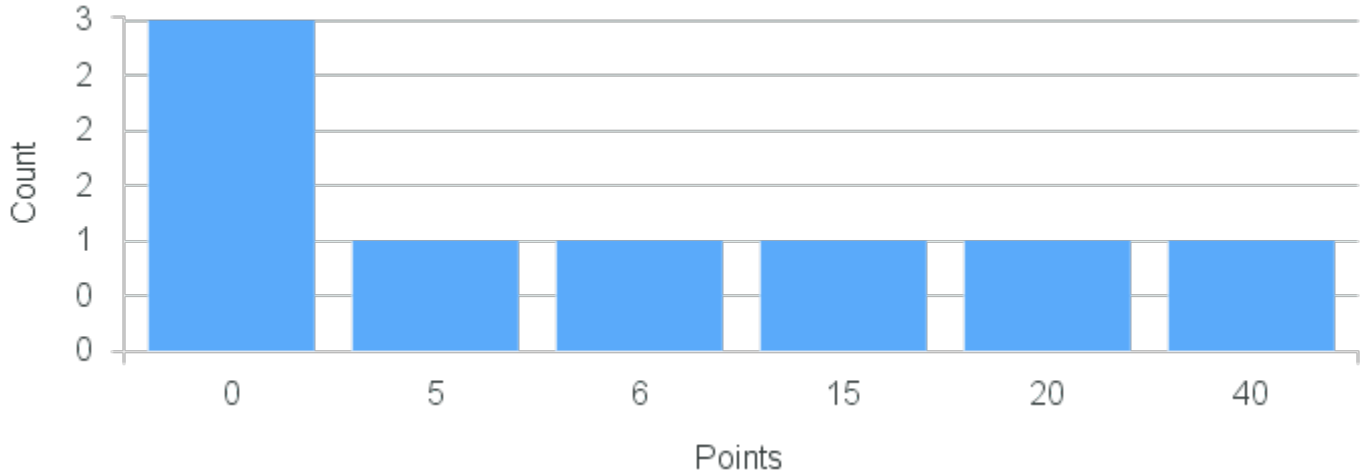

# Course Point Distribution for Fall 2020

CRN: 12808

Course ID: MU397 Cross List:  
2211

Limit: 25

Advanced Topics in Music: Introduction to Counterpoint

Demand: 8

Waitlisted: 0

Department: Music