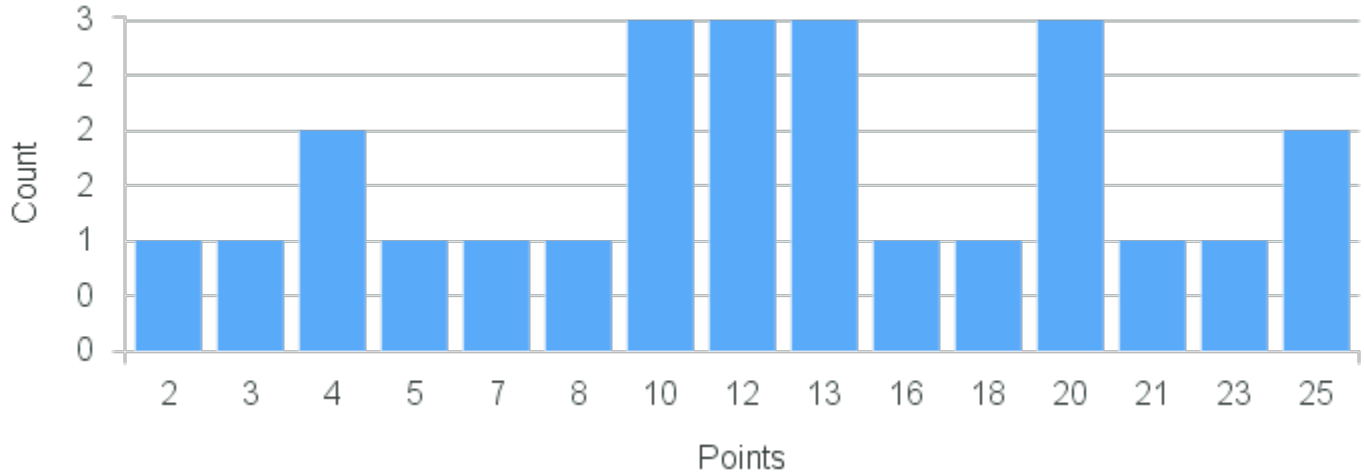

# Course Point Distribution for Fall 2020

CRN: 12484

Course ID: CP122 Cross List:  
3311

Limit: 25

Computer Science I

Demand: 25

Waitlisted: 0

Department: Mathematics &  
Computer Science