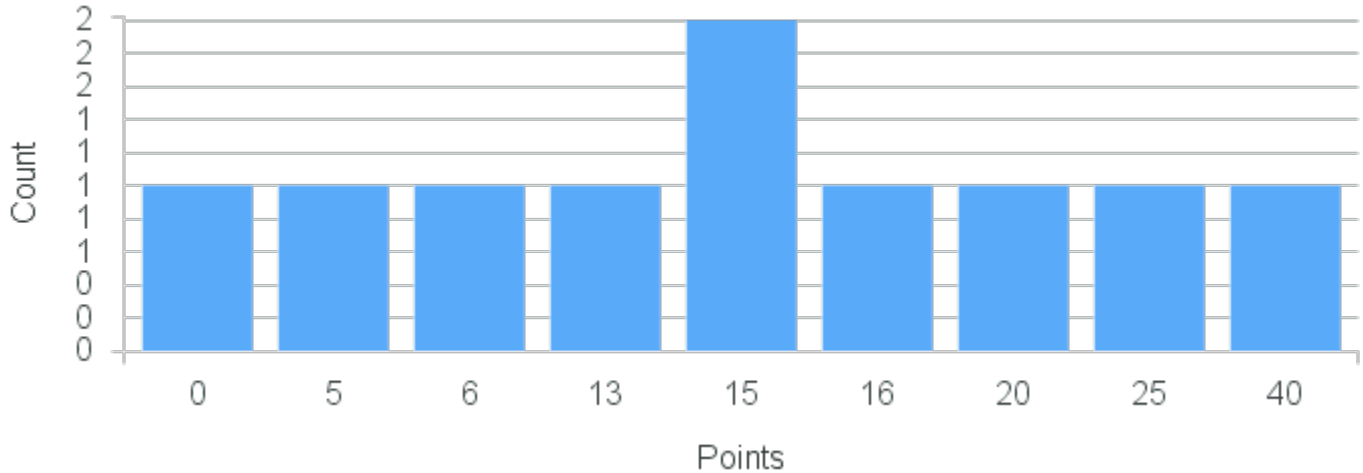

# Course Point Distribution for Fall 2020

CRN: 12045

Course ID: PY105 Cross List:  
3311

Limit: 45

Introduction to Psychological Science

Demand: 10

Waitlisted: 0

Department: Psychology