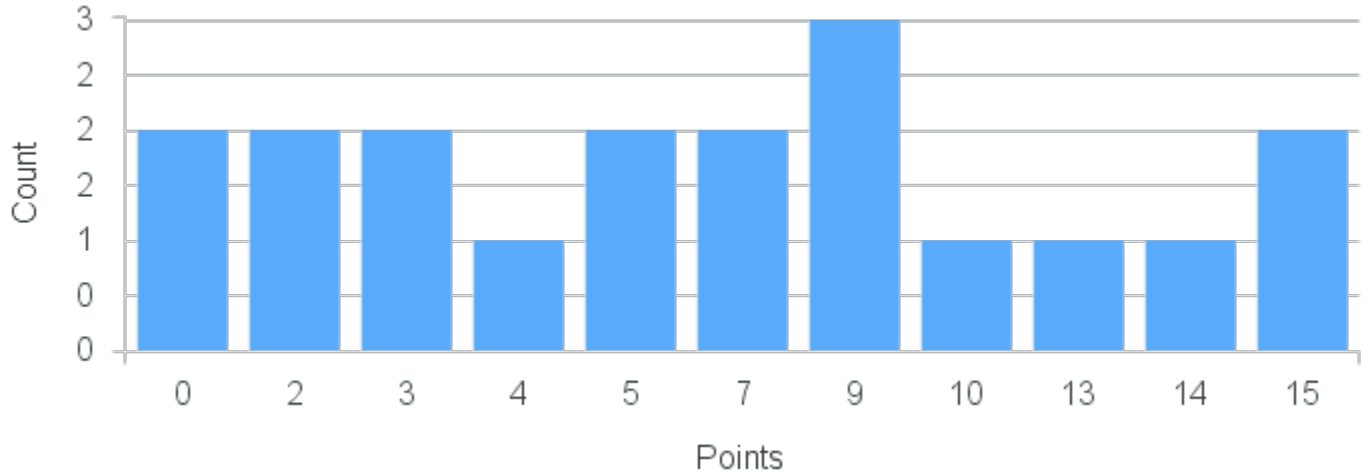

Course Point Distribution for Fall 2020

CRN: 12432

Course ID: EC102 Cross List:
4411

Limit: 25

Principles of Macroeconomics

Demand: 19

Waitlisted: 0

Department: Economics &
Business

Term	Block(s)	CRN	Course ID	See Also	Course Limit	Course Demand	Count	Points
Fall 2020	4	12432	EC102 4411		25	19	2	15
Fall 2020	4	12432	EC102 4411		25	19	1	14
Fall 2020	4	12432	EC102 4411		25	19	1	13
Fall 2020	4	12432	EC102 4411		25	19	1	10
Fall 2020	4	12432	EC102 4411		25	19	3	9
Fall 2020	4	12432	EC102 4411		25	19	2	7
Fall 2020	4	12432	EC102 4411		25	19	2	5
Fall 2020	4	12432	EC102 4411		25	19	1	4
Fall 2020	4	12432	EC102 4411		25	19	2	3
Fall 2020	4	12432	EC102 4411		25	19	2	2
Fall 2020	4	12432	EC102 4411		25	19	2	0