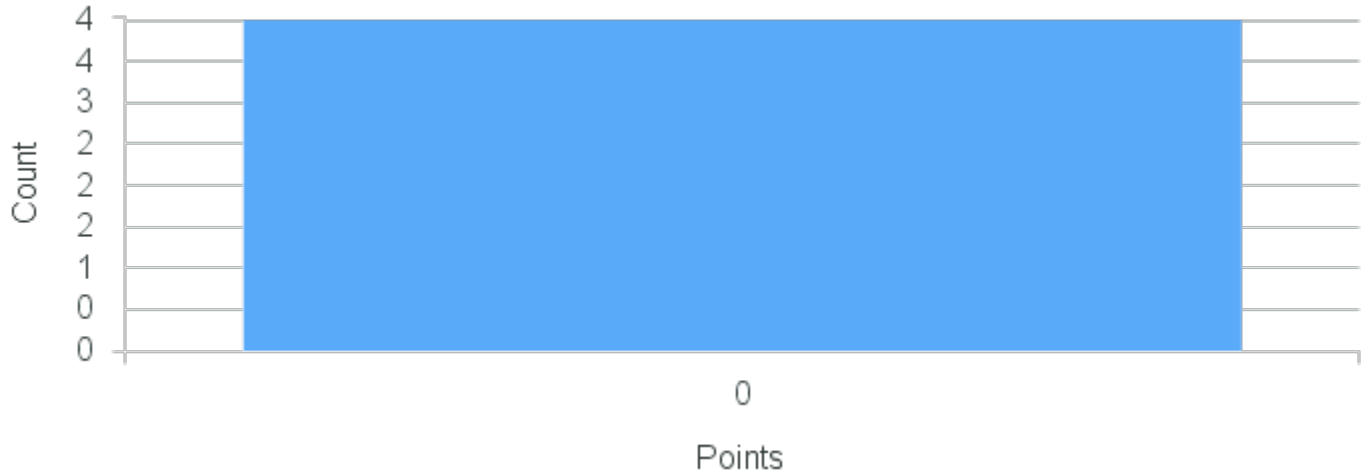

Course Point Distribution for Fall 2020

CRN: 12834

Course ID: AH412 Cross List:
2211

Limit: 25

Senior Seminar

Demand: 4

Waitlisted: 0

Department: Art

Term	Block(s)	CRN	Course ID	See Also	Course Limit	Course Demand	Count	Points
Fall 2020	2	12834	AH412 2211		25	4	4	0