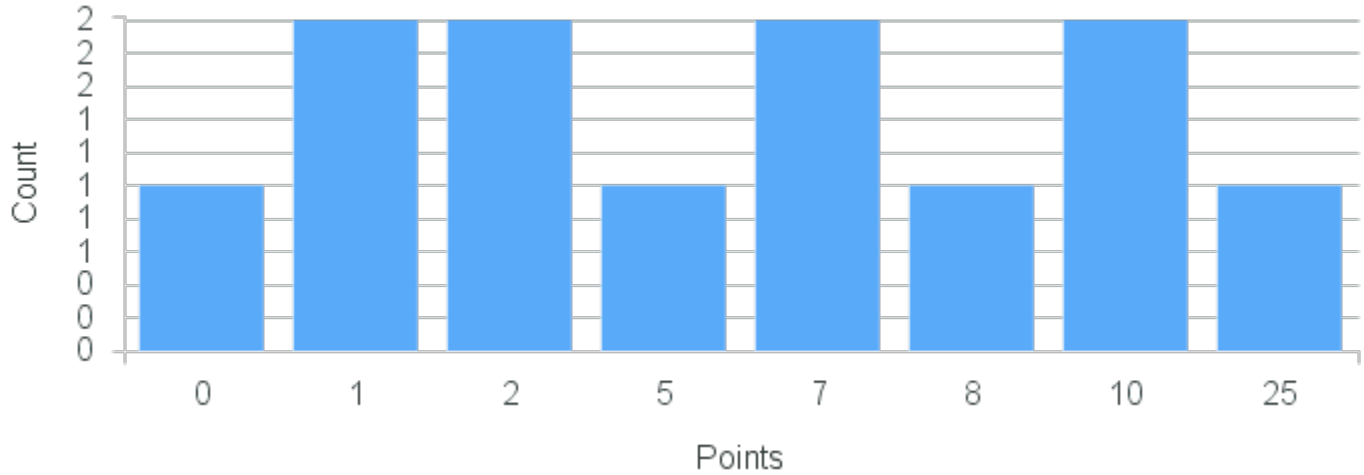

# Course Point Distribution for Fall 2020

CRN: 12531

Course ID: AN102 Cross List:  
3311

Limit: 25

Cultural Anthropology

Demand: 12

Waitlisted: 0

Department: Anthropology