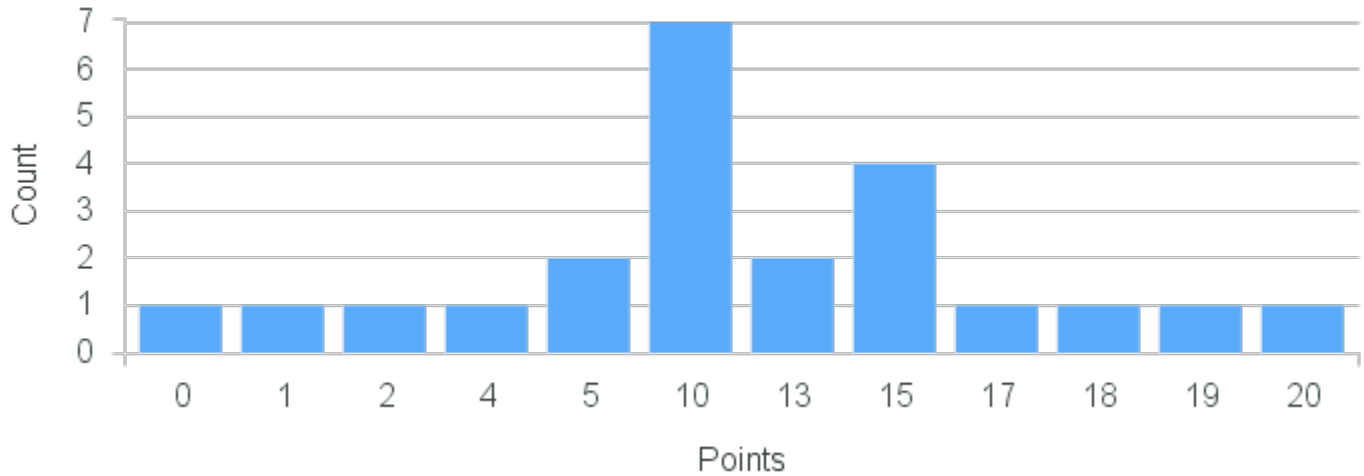

Course Point Distribution for Fall 2020

CRN: 12527

Course ID: AN242 Cross List: RM242 1111,SW200 1111
1111

Limit: 12

The Anthropology of Food

Demand: 23

Waitlisted: 11

Department: Anthropology

Min Points: 10

Term	Block(s)	CRN	Course ID	See Also	Course Limit	Course Demand	Count	Points
Fall 2020	1	12527	AN242 1111	RM242 1111,SW200 1111	12	23	1	20
Fall 2020	1	12527	AN242 1111	RM242 1111,SW200 1111	12	23	1	19
Fall 2020	1	12527	AN242 1111	RM242 1111,SW200 1111	12	23	1	18
Fall 2020	1	12527	AN242 1111	RM242 1111,SW200 1111	12	23	1	17
Fall 2020	1	12527	AN242 1111	RM242 1111,SW200 1111	12	23	4	15
Fall 2020	1	12527	AN242 1111	RM242 1111,SW200 1111	12	23	2	13
Fall 2020	1	12527	AN242 1111	RM242 1111,SW200 1111	12	23	7	10
Fall 2020	1	12527	AN242 1111	RM242 1111,SW200 1111	12	23	2	5
Fall 2020	1	12527	AN242 1111	RM242 1111,SW200 1111	12	23	1	4
Fall 2020	1	12527	AN242 1111	RM242 1111,SW200 1111	12	23	1	2
Fall 2020	1	12527	AN242 1111	RM242 1111,SW200 1111	12	23	1	1
Fall 2020	1	12527	AN242 1111	RM242 1111,SW200 1111	12	23	1	0