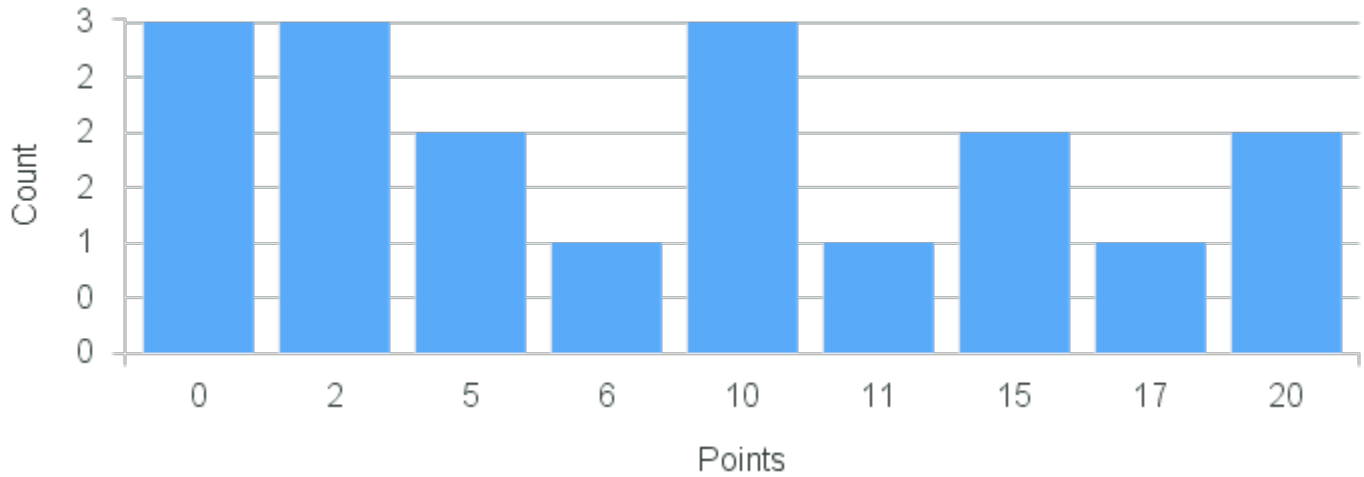

Course Point Distribution for Fall 2020

CRN: 12874

Course ID: FM210 Cross List:
2211

Limit: 16

Topics in Filmmaking: Storytelling through Sound

Demand: 18

Waitlisted: 2

Department: Film and New Media
Studies

Min Points: 0

Term	Block(s)	CRN	Course ID	See Also	Course Limit	Course Demand	Count	Points
Fall 2020	2	12874	FM210 2211		16	18	2	20
Fall 2020	2	12874	FM210 2211		16	18	1	17
Fall 2020	2	12874	FM210 2211		16	18	2	15
Fall 2020	2	12874	FM210 2211		16	18	1	11
Fall 2020	2	12874	FM210 2211		16	18	3	10
Fall 2020	2	12874	FM210 2211		16	18	1	6
Fall 2020	2	12874	FM210 2211		16	18	2	5
Fall 2020	2	12874	FM210 2211		16	18	3	2
Fall 2020	2	12874	FM210 2211		16	18	3	0