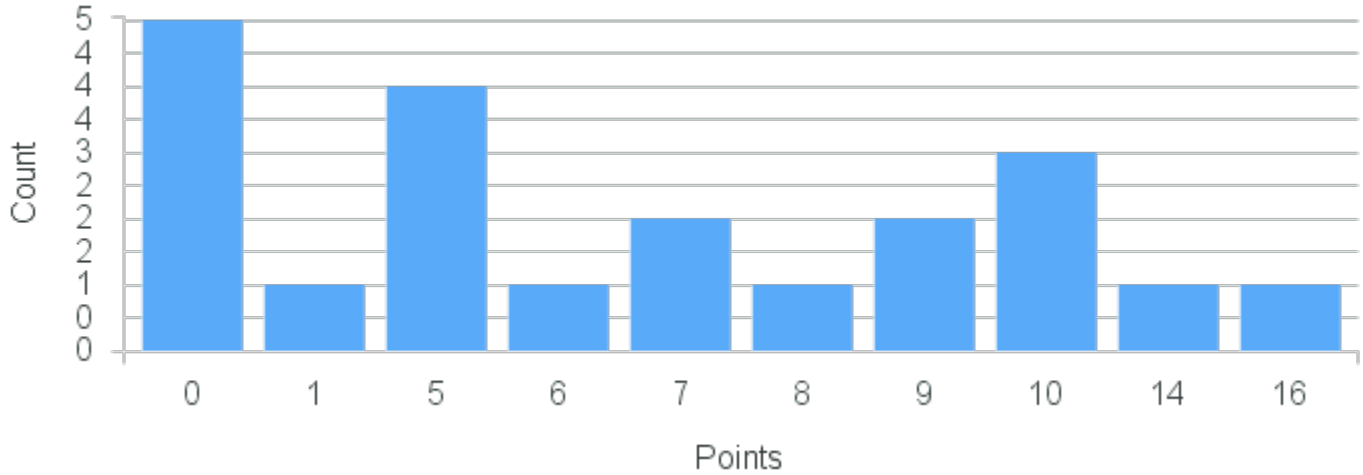

# Course Point Distribution for Fall 2020

CRN: 12448

Course ID: SO112 Cross List: FG112 2211  
2211

Limit: 25

Gender Inequality

Demand: 21

Waitlisted: 0

Department: Sociology