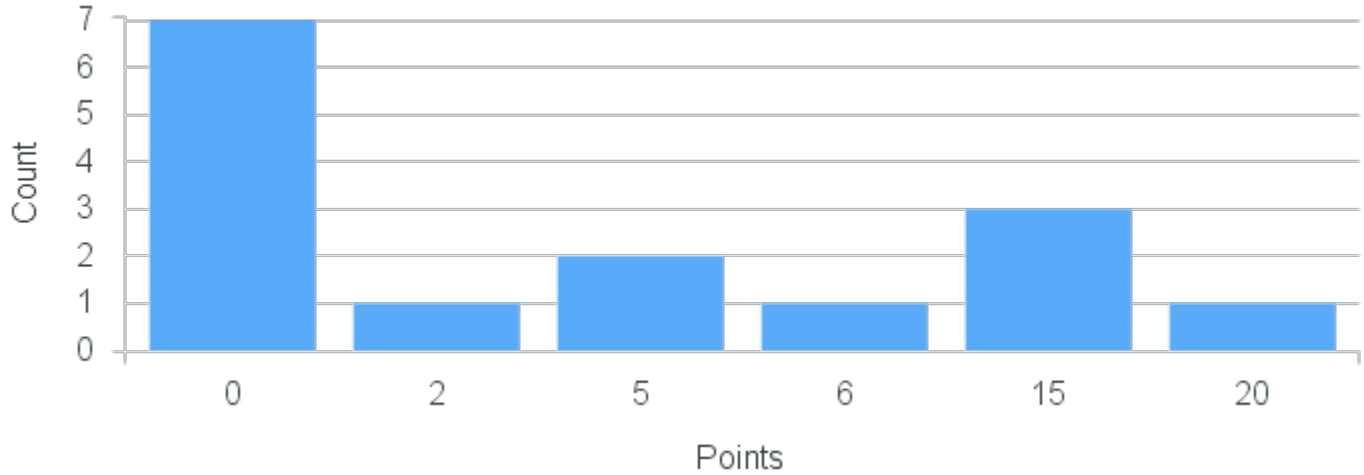

# Course Point Distribution for Fall 2020

CRN: 12587

Course ID: MU295 Cross List: AN221 4411,PA250 4441  
4411

Limit: 32

Music in Culture: Indonesia

Demand: 15

Waitlisted: 0

Department: Music