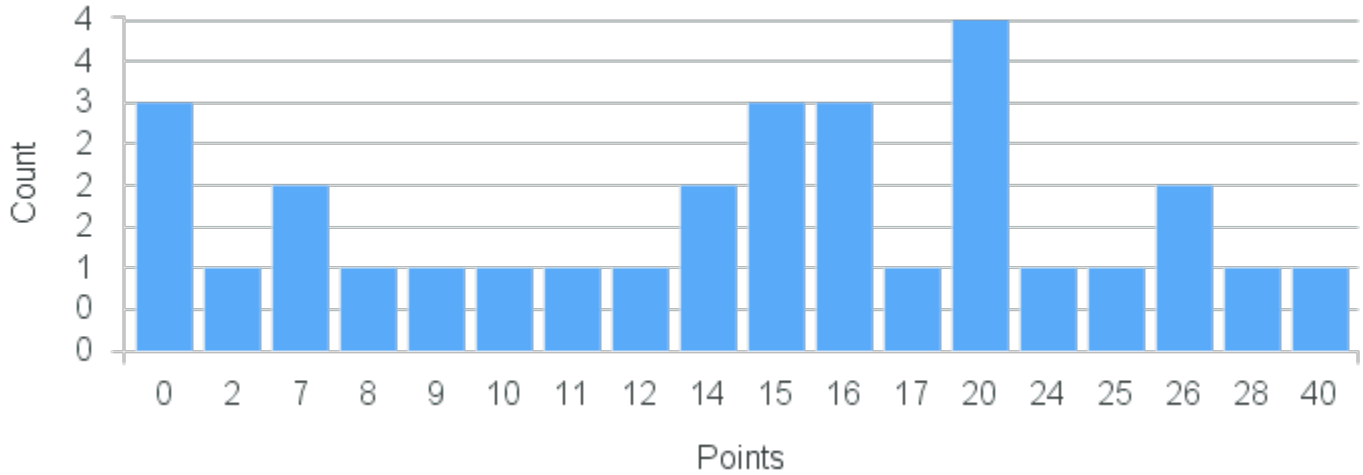

Course Point Distribution for Fall 2020

CRN: 12318

Course ID: FM202 Cross List:
4411

Limit: 16

Screenwriting

Demand: 30

Waitlisted: 14

Department: Film and New Media
Studies

Min Points: 15

Term	Block(s)	CRN	Course ID	See Also	Course Limit	Course Demand	Count	Points
Fall 2020	4	12318	FM202 4411		16	30	1	40
Fall 2020	4	12318	FM202 4411		16	30	1	28
Fall 2020	4	12318	FM202 4411		16	30	2	26
Fall 2020	4	12318	FM202 4411		16	30	1	25
Fall 2020	4	12318	FM202 4411		16	30	1	24
Fall 2020	4	12318	FM202 4411		16	30	4	20
Fall 2020	4	12318	FM202 4411		16	30	1	17
Fall 2020	4	12318	FM202 4411		16	30	3	16
Fall 2020	4	12318	FM202 4411		16	30	3	15
Fall 2020	4	12318	FM202 4411		16	30	2	14
Fall 2020	4	12318	FM202 4411		16	30	1	12
Fall 2020	4	12318	FM202 4411		16	30	1	11
Fall 2020	4	12318	FM202 4411		16	30	1	10