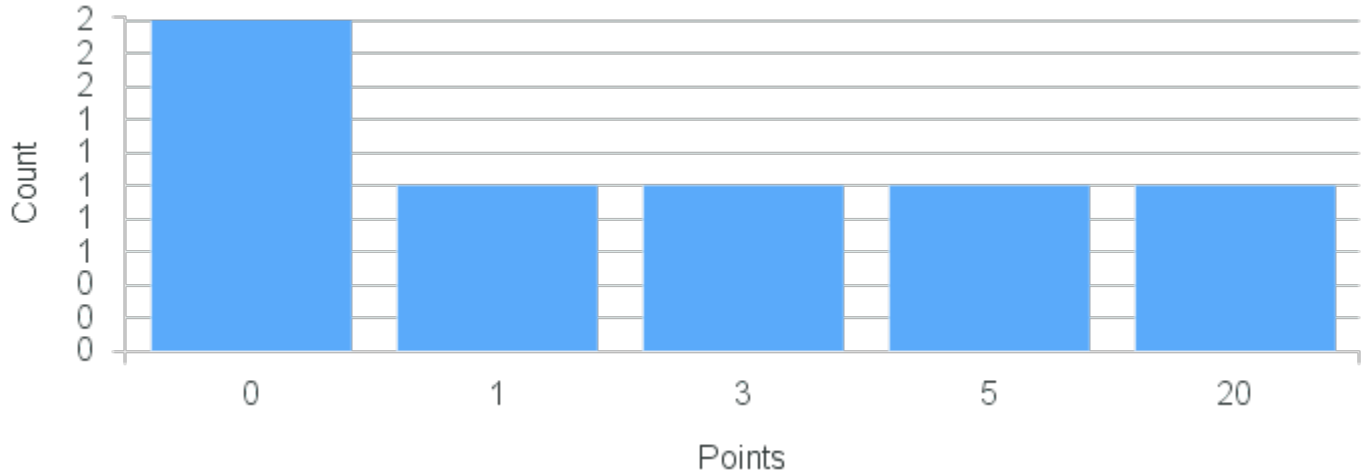

Course Point Distribution for Fall 2020

CRN: 12835

Course ID: AH254 Cross List: PA254 4411
4411

Limit: 25

The Art of China

Demand: 6

Waitlisted: 0

Department: Art

Term	Block(s)	CRN	Course ID	See Also	Course Limit	Course Demand	Count	Points
Fall 2020	4	12835	AH254 4411	PA254 4411	25	6	1	20
Fall 2020	4	12835	AH254 4411	PA254 4411	25	6	1	5
Fall 2020	4	12835	AH254 4411	PA254 4411	25	6	1	3
Fall 2020	4	12835	AH254 4411	PA254 4411	25	6	1	1
Fall 2020	4	12835	AH254 4411	PA254 4411	25	6	2	0