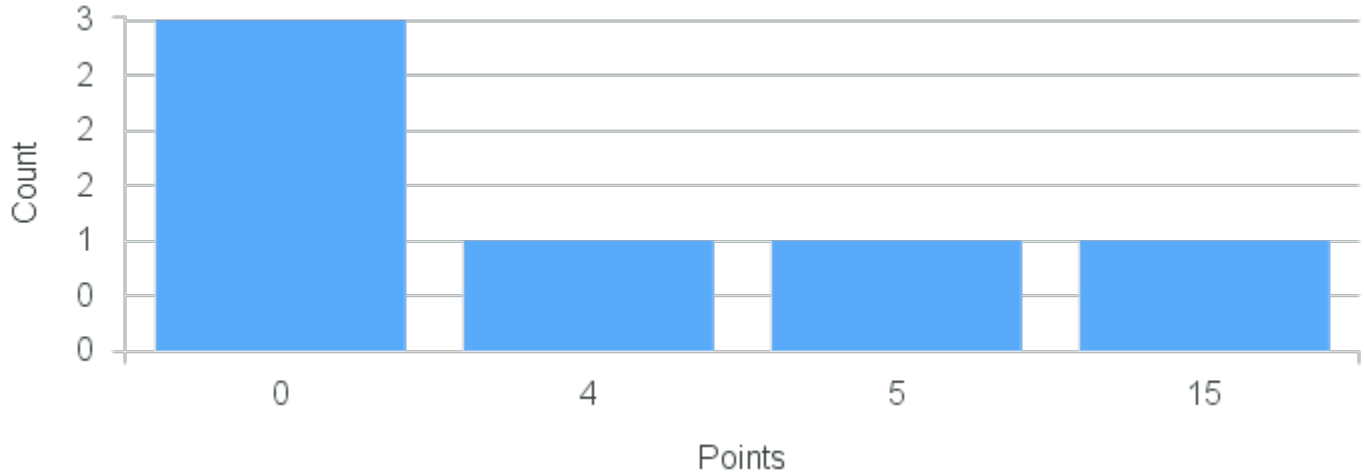

# Course Point Distribution for Fall 2020

CRN: 12615

Course ID: EN308 Cross List:  
4411

Limit: 12

Advanced Poetry Workshop

Demand: 6

Waitlisted: 0

Department: English