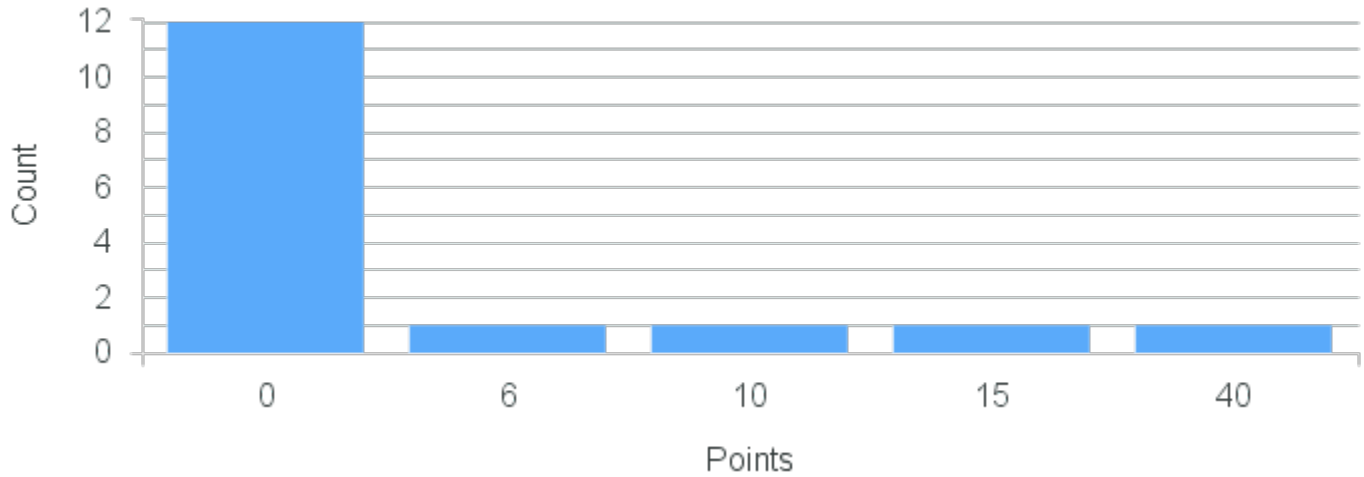

Course Point Distribution for Fall 2020

CRN: 12198

Course ID: CO121 Cross List:
3311

Limit: 15

Literature, Place, and the World: World of Odysseus (Greece)

Demand: 16

Waitlisted: 1

Department: Comparative
Literature

Min Points: 0

Term	Block(s)	CRN	Course ID	See Also	Course Limit	Course Demand	Count	Points
Fall 2020	3	12198	CO121 3311		15	16	1	40
Fall 2020	3	12198	CO121 3311		15	16	1	15
Fall 2020	3	12198	CO121 3311		15	16	1	10
Fall 2020	3	12198	CO121 3311		15	16	1	6
Fall 2020	3	12198	CO121 3311		15	16	12	0