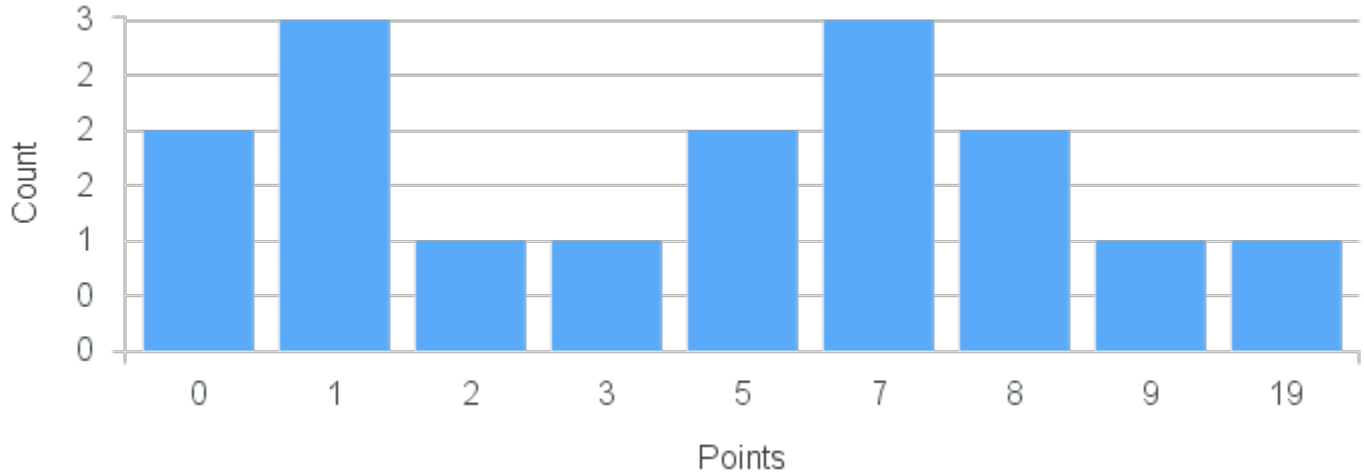

# Course Point Distribution for Fall 2020

CRN: 12642

Course ID: PS306 Cross List:  
4411

Limit: 25

Democracy & Markets

Demand: 16

Waitlisted: 0

Department: Political Science