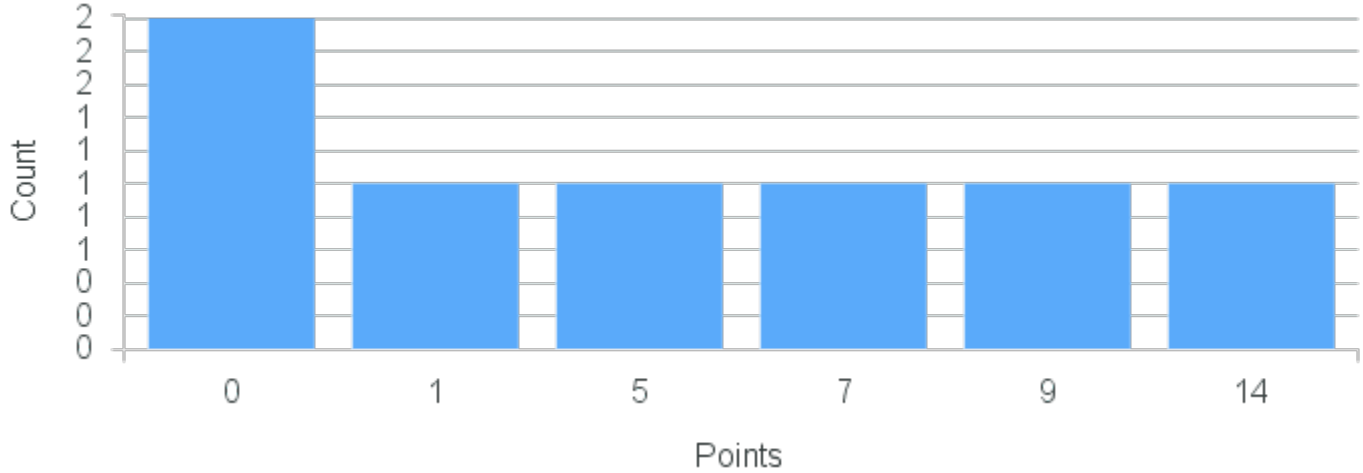

# Course Point Distribution for Fall 2020

CRN: 12041

Course ID: HY200 Cross List:  
4411

Limit: 25

Topics in History: Community Organizing in 20th Century USA

Demand: 7

Waitlisted: 0

Department: History