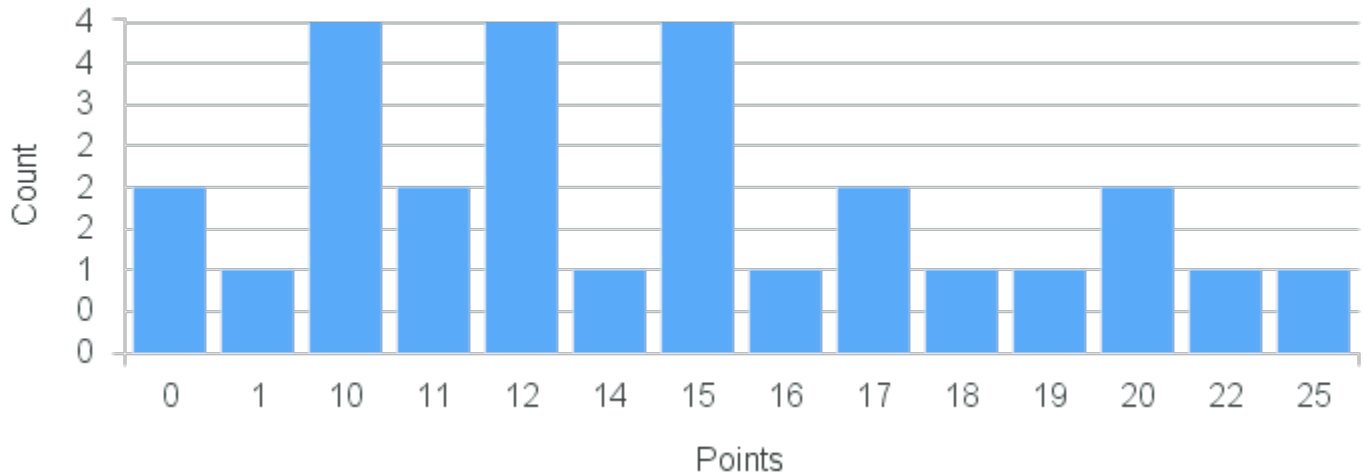

Course Point Distribution for Fall 2020

CRN: 12649

Course ID: MU272 Cross List:
2211

Limit: 15

Digital Music Production

Demand: 27
Waitlisted: 12

Department: Music

Min Points: 12

Term	Block(s)	CRN	Course ID	See Also	Course Limit	Course Demand	Count	Points
Fall 2020	2	12649	MU272 2211		15	27	1	25
Fall 2020	2	12649	MU272 2211		15	27	1	22
Fall 2020	2	12649	MU272 2211		15	27	2	20
Fall 2020	2	12649	MU272 2211		15	27	1	19
Fall 2020	2	12649	MU272 2211		15	27	1	18
Fall 2020	2	12649	MU272 2211		15	27	2	17
Fall 2020	2	12649	MU272 2211		15	27	1	16
Fall 2020	2	12649	MU272 2211		15	27	4	15
Fall 2020	2	12649	MU272 2211		15	27	1	14
Fall 2020	2	12649	MU272 2211		15	27	4	12
Fall 2020	2	12649	MU272 2211		15	27	2	11
Fall 2020	2	12649	MU272 2211		15	27	4	10
Fall 2020	2	12649	MU272 2211		15	27	1	1
Fall 2020	2	12649	MU272 2211		15	27	2	0