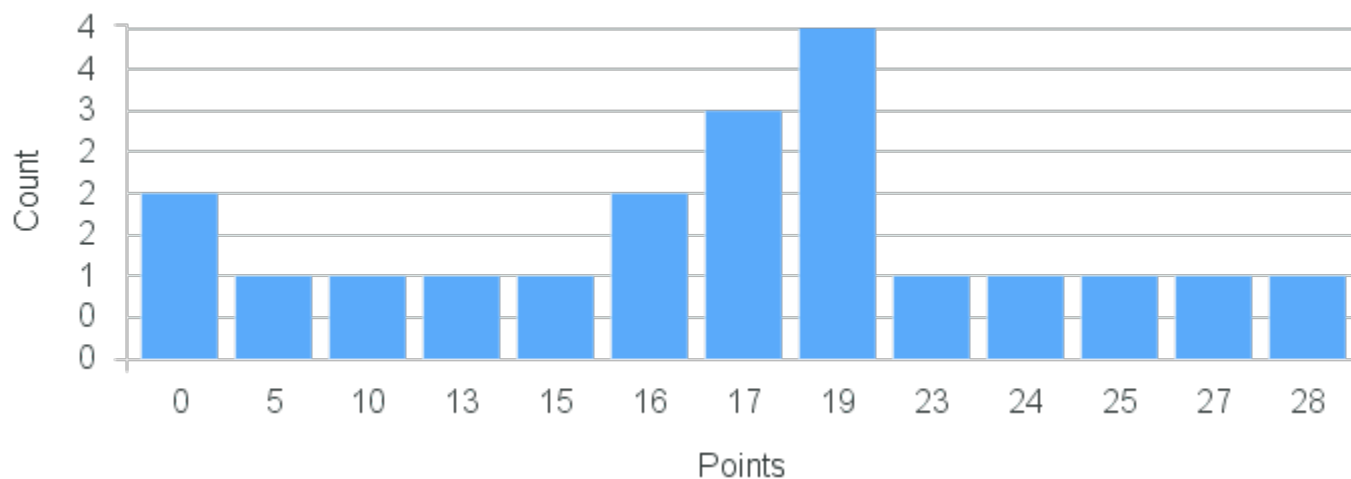

Course Point Distribution for Fall 2020

CRN: 12193

Course ID: CH382 Cross List:
4411

Limit: 16

Biochemistry I

Demand: 20

Waitlisted: 4

Department: Chemistry &
Biochemistry

Min Points: 13

Term	Block(s)	CRN	Course ID	See Also	Course Limit	Course Demand	Count	Points
Fall 2020	4	12193	CH382 4411		16	20	1	28
Fall 2020	4	12193	CH382 4411		16	20	1	27
Fall 2020	4	12193	CH382 4411		16	20	1	25
Fall 2020	4	12193	CH382 4411		16	20	1	24
Fall 2020	4	12193	CH382 4411		16	20	1	23
Fall 2020	4	12193	CH382 4411		16	20	4	19
Fall 2020	4	12193	CH382 4411		16	20	3	17
Fall 2020	4	12193	CH382 4411		16	20	2	16
Fall 2020	4	12193	CH382 4411		16	20	1	15
Fall 2020	4	12193	CH382 4411		16	20	1	13
Fall 2020	4	12193	CH382 4411		16	20	1	10
Fall 2020	4	12193	CH382 4411		16	20	1	5
Fall 2020	4	12193	CH382 4411		16	20	2	0