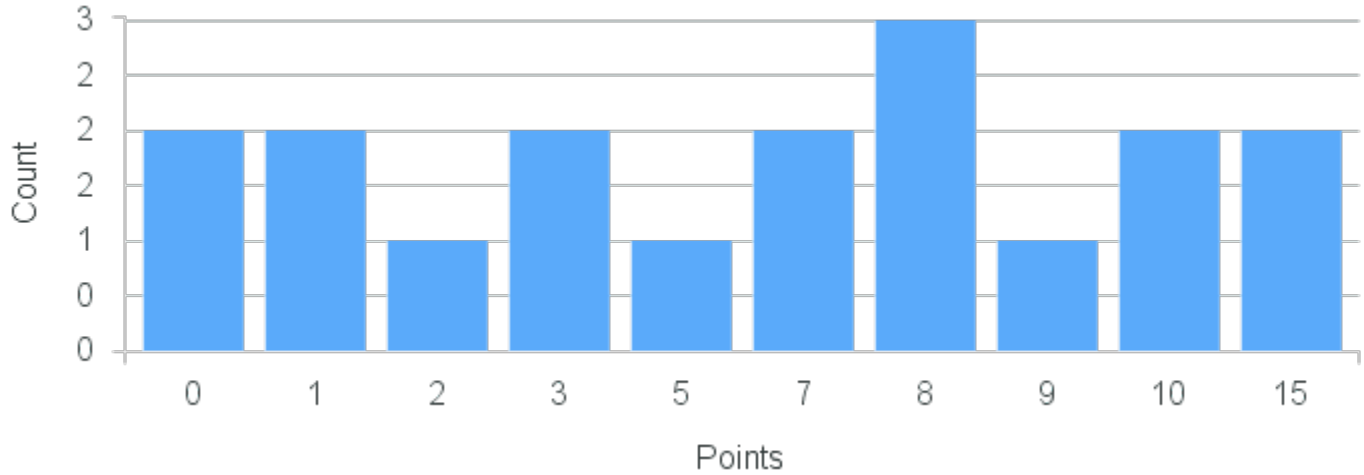

Course Point Distribution for Fall 2020

CRN: 12128

Course ID: EN391 Cross List: EV361 2211
2211

Limit: 25

Early American Literature

Demand: 18

Waitlisted: 0

Department: English

Term	Block(s)	CRN	Course ID	See Also	Course Limit	Course Demand	Count	Points
Fall 2020	2	12128	EN391 2211	EV361 2211	25	18	2	15
Fall 2020	2	12128	EN391 2211	EV361 2211	25	18	2	10
Fall 2020	2	12128	EN391 2211	EV361 2211	25	18	1	9
Fall 2020	2	12128	EN391 2211	EV361 2211	25	18	3	8
Fall 2020	2	12128	EN391 2211	EV361 2211	25	18	2	7
Fall 2020	2	12128	EN391 2211	EV361 2211	25	18	1	5
Fall 2020	2	12128	EN391 2211	EV361 2211	25	18	2	3
Fall 2020	2	12128	EN391 2211	EV361 2211	25	18	1	2
Fall 2020	2	12128	EN391 2211	EV361 2211	25	18	2	1
Fall 2020	2	12128	EN391 2211	EV361 2211	25	18	2	0