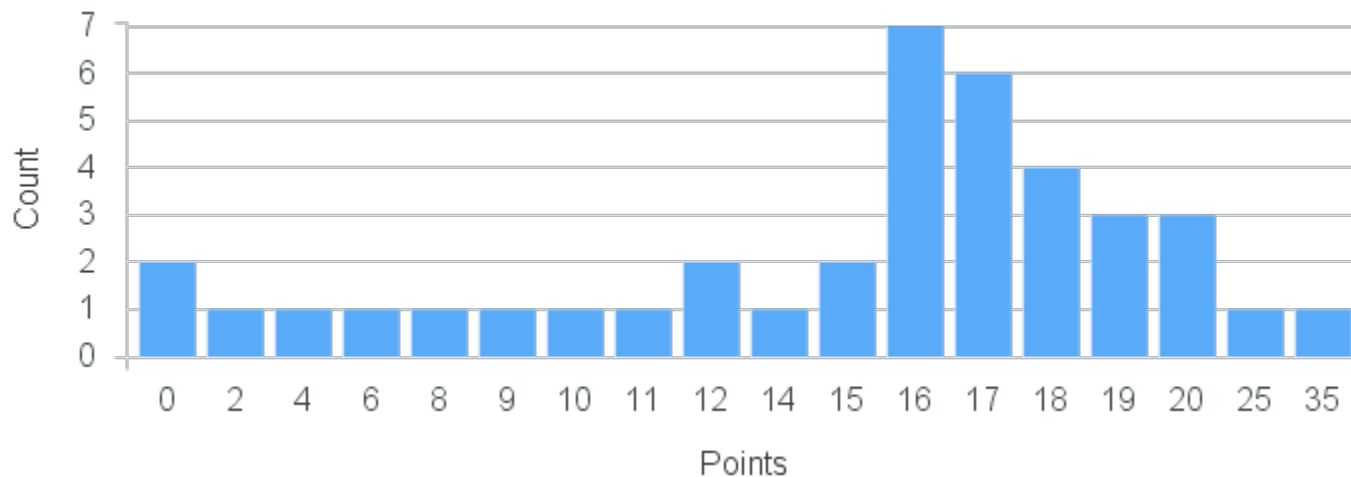

Course Point Distribution for Fall 2020

CRN: 12065

Course ID: BE106 Cross List:
1111

Limit: 24

Biology of Animals

Demand: 39

Waitlisted: 15

Department: Organismal Biology
& Ecology

Min Points: 16

Term	Block(s)	CRN	Course ID	See Also	Course Limit	Course Demand	Count	Points
Fall 2020	1	12065	BE106 1111		24	39	1	35
Fall 2020	1	12065	BE106 1111		24	39	1	25
Fall 2020	1	12065	BE106 1111		24	39	3	20
Fall 2020	1	12065	BE106 1111		24	39	3	19
Fall 2020	1	12065	BE106 1111		24	39	4	18
Fall 2020	1	12065	BE106 1111		24	39	6	17
Fall 2020	1	12065	BE106 1111		24	39	7	16
Fall 2020	1	12065	BE106 1111		24	39	2	15
Fall 2020	1	12065	BE106 1111		24	39	1	14
Fall 2020	1	12065	BE106 1111		24	39	2	12
Fall 2020	1	12065	BE106 1111		24	39	1	11
Fall 2020	1	12065	BE106 1111		24	39	1	10
Fall 2020	1	12065	BE106 1111		24	39	1	9