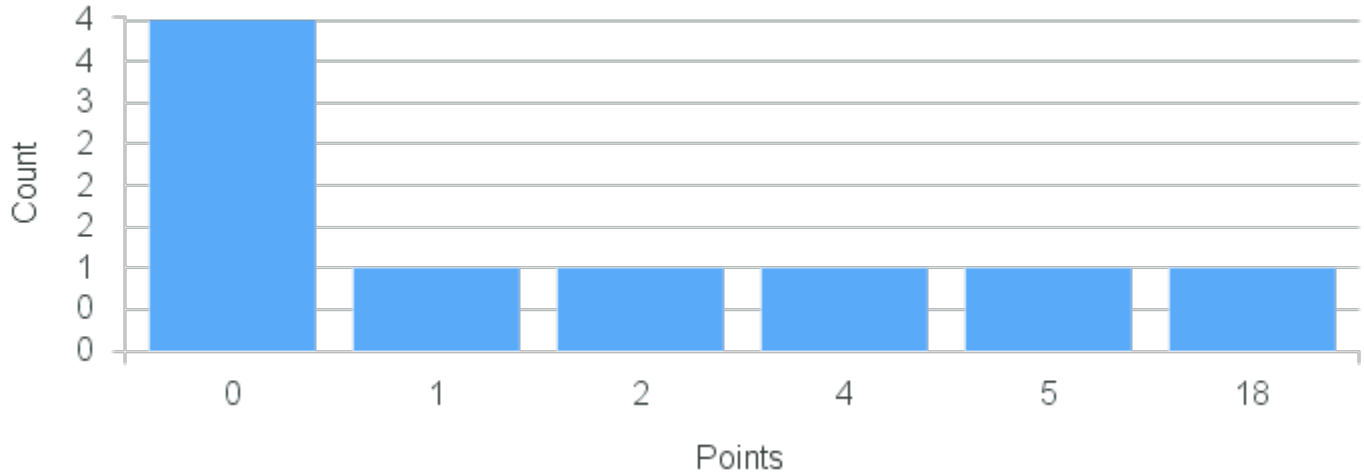

Course Point Distribution for Fall 2020

CRN: 12310

Course ID: PH122 Cross List:
3311

Limit: 12

Philosophical Argument and Writing (with Emp on Writing)

Demand: 9

Waitlisted: 0

Department: Philosophy

Term	Block(s)	CRN	Course ID	See Also	Course Limit	Course Demand	Count	Points
Fall 2020	3	12310	PH122 3311		12	9	1	18
Fall 2020	3	12310	PH122 3311		12	9	1	5
Fall 2020	3	12310	PH122 3311		12	9	1	4
Fall 2020	3	12310	PH122 3311		12	9	1	2
Fall 2020	3	12310	PH122 3311		12	9	1	1
Fall 2020	3	12310	PH122 3311		12	9	4	0