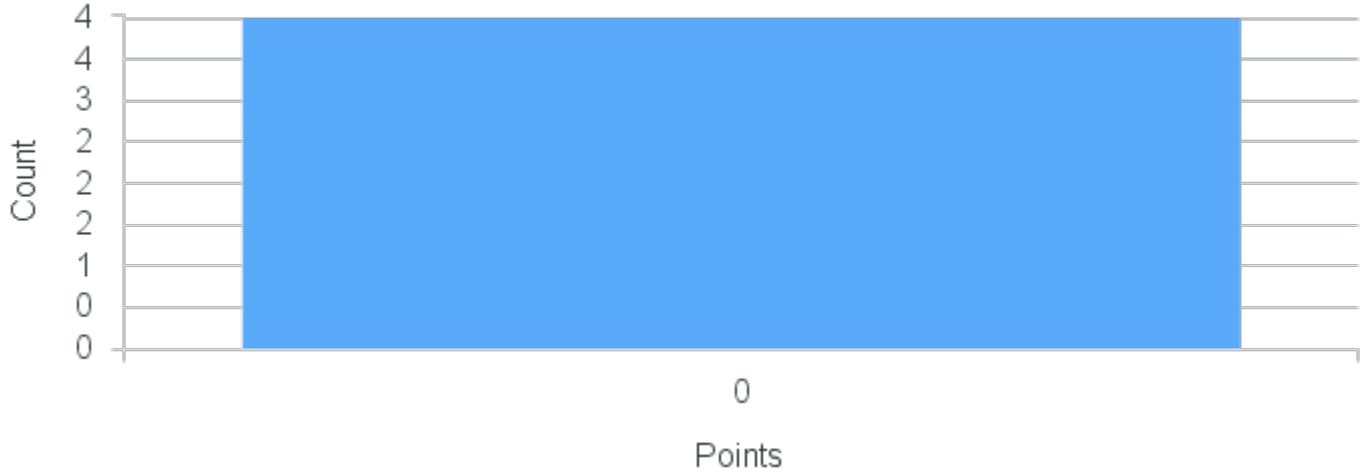

Course Point Distribution for Fall 2020

CRN: 12526

Course ID:
PH456.1 1413

Cross List:

Limit: 32

Senior Colloquium

Demand: 4

Waitlisted: 0

Department: Philosophy

Term	Block(s)	CRN	Course ID	See Also	Course Limit	Course Demand	Count	Points
Fall 2020	1-4	12526	PH456.1 1413		32	4	4	0