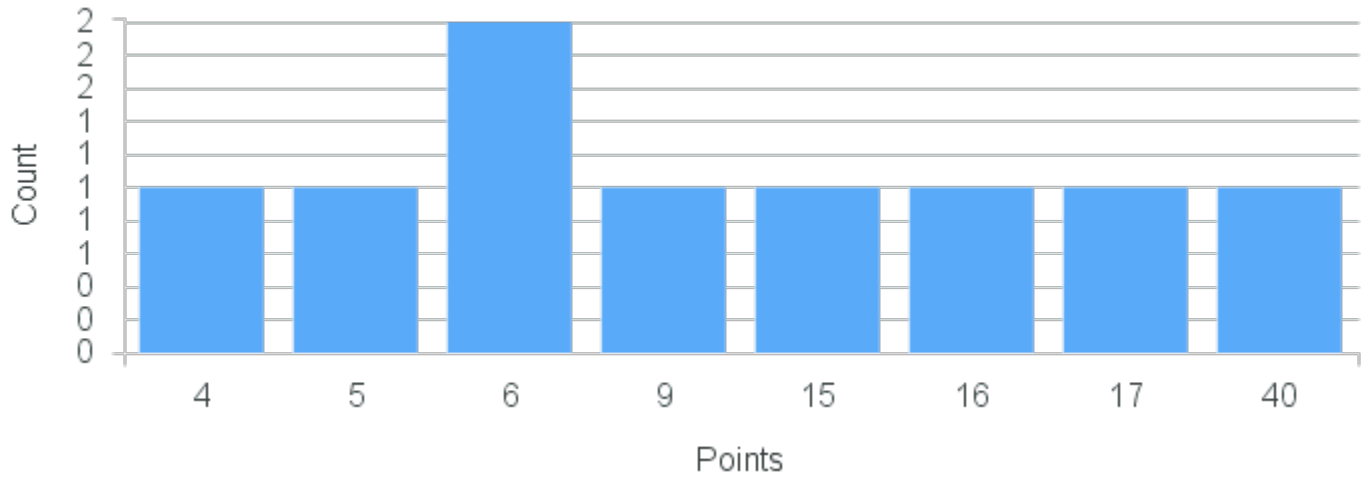

Course Point Distribution for Fall 2020

CRN: 12092

Course ID: BE344 Cross List:
3311

Limit: 8

Scanning Electron Microscopy

Demand: 9

Waitlisted: 1

Department: Organismal Biology
& Ecology

Min Points: 5

Term	Block(s)	CRN	Course ID	See Also	Course Limit	Course Demand	Count	Points
Fall 2020	3	12092	BE344 3311		8	9	1	40
Fall 2020	3	12092	BE344 3311		8	9	1	17
Fall 2020	3	12092	BE344 3311		8	9	1	16
Fall 2020	3	12092	BE344 3311		8	9	1	15
Fall 2020	3	12092	BE344 3311		8	9	1	9
Fall 2020	3	12092	BE344 3311		8	9	2	6
Fall 2020	3	12092	BE344 3311		8	9	1	5
Fall 2020	3	12092	BE344 3311		8	9	1	4