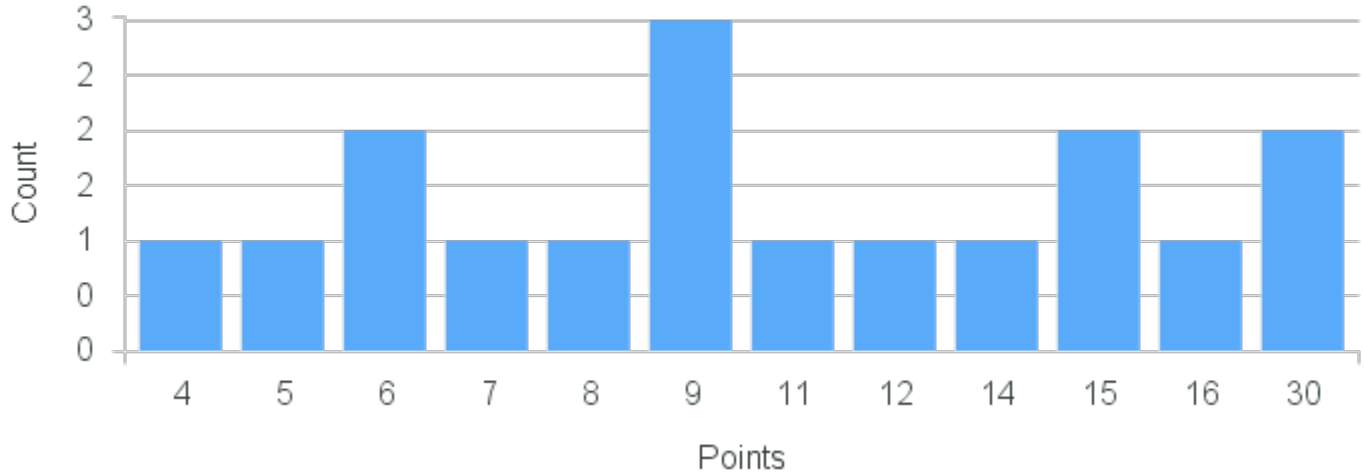

Course Point Distribution for Fall 2020

CRN: 12421

Course ID: EC205 Cross List:
3311

Limit: 25

Principles of Financial Accounting

Demand: 17

Waitlisted: 0

Department: Economics &
Business

Term	Block(s)	CRN	Course ID	See Also	Course Limit	Course Demand	Count	Points
Fall 2020	3	12421	EC205 3311		25	17	2	30
Fall 2020	3	12421	EC205 3311		25	17	1	16
Fall 2020	3	12421	EC205 3311		25	17	2	15
Fall 2020	3	12421	EC205 3311		25	17	1	14
Fall 2020	3	12421	EC205 3311		25	17	1	12
Fall 2020	3	12421	EC205 3311		25	17	1	11
Fall 2020	3	12421	EC205 3311		25	17	3	9
Fall 2020	3	12421	EC205 3311		25	17	1	8
Fall 2020	3	12421	EC205 3311		25	17	1	7
Fall 2020	3	12421	EC205 3311		25	17	2	6
Fall 2020	3	12421	EC205 3311		25	17	1	5
Fall 2020	3	12421	EC205 3311		25	17	1	4