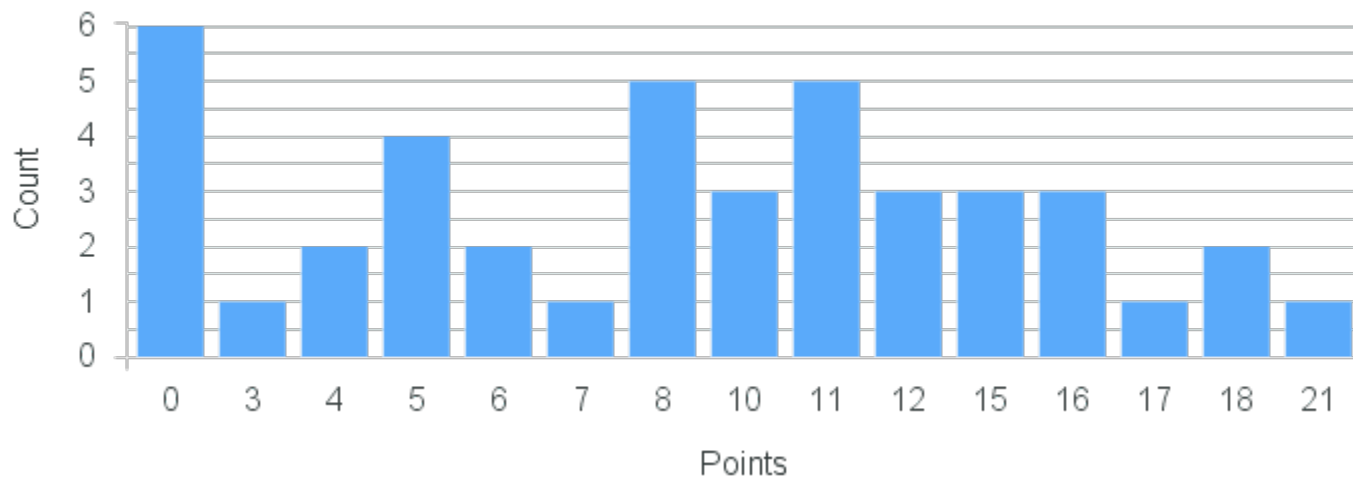

Course Point Distribution for Fall 2020

CRN: 12034

Course ID: HK125 Cross List:
2211

Limit: 25

Introduction to Human Nutrition

Demand: 42

Waitlisted: 17

Department: Human Biology and
Kinesiology

Min Points: 8

Term	Block(s)	CRN	Course ID	See Also	Course Limit	Course Demand	Count	Points
Fall 2020	2	12034	HK125 2211		25	42	1	21
Fall 2020	2	12034	HK125 2211		25	42	2	18
Fall 2020	2	12034	HK125 2211		25	42	1	17
Fall 2020	2	12034	HK125 2211		25	42	3	16
Fall 2020	2	12034	HK125 2211		25	42	3	15
Fall 2020	2	12034	HK125 2211		25	42	3	12
Fall 2020	2	12034	HK125 2211		25	42	5	11
Fall 2020	2	12034	HK125 2211		25	42	3	10
Fall 2020	2	12034	HK125 2211		25	42	5	8
Fall 2020	2	12034	HK125 2211		25	42	1	7
Fall 2020	2	12034	HK125 2211		25	42	2	6
Fall 2020	2	12034	HK125 2211		25	42	4	5
Fall 2020	2	12034	HK125 2211		25	42	2	4