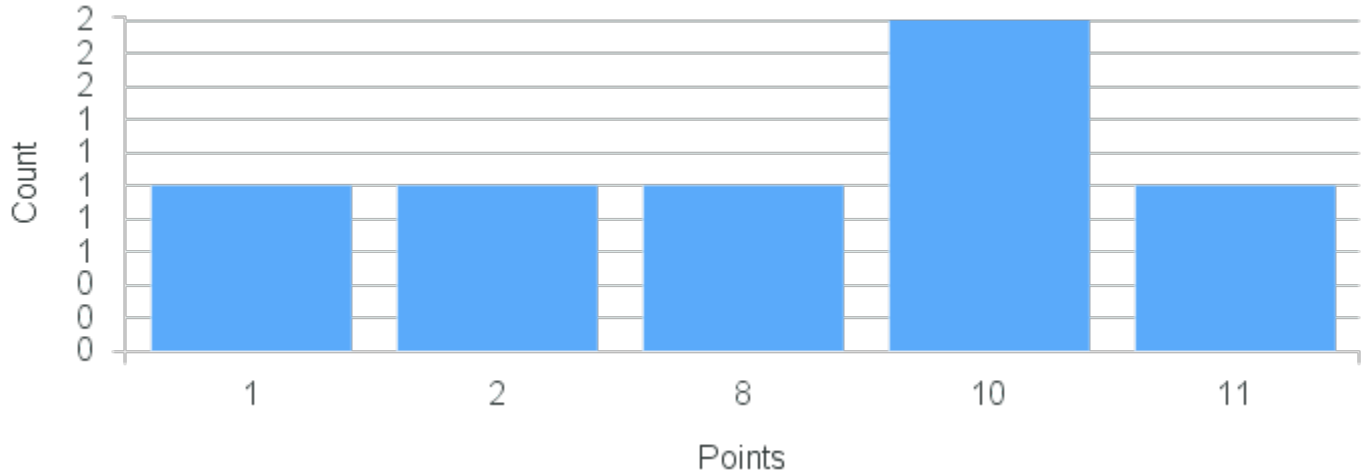

# Course Point Distribution for Fall 2020

CRN: 12244

Course ID: HY200 Cross List: RM200 4421,PA250 4421  
4431

Limit: 25

Topics in History: History of Modern South Asia

Demand: 6

Waitlisted: 0

Department: History