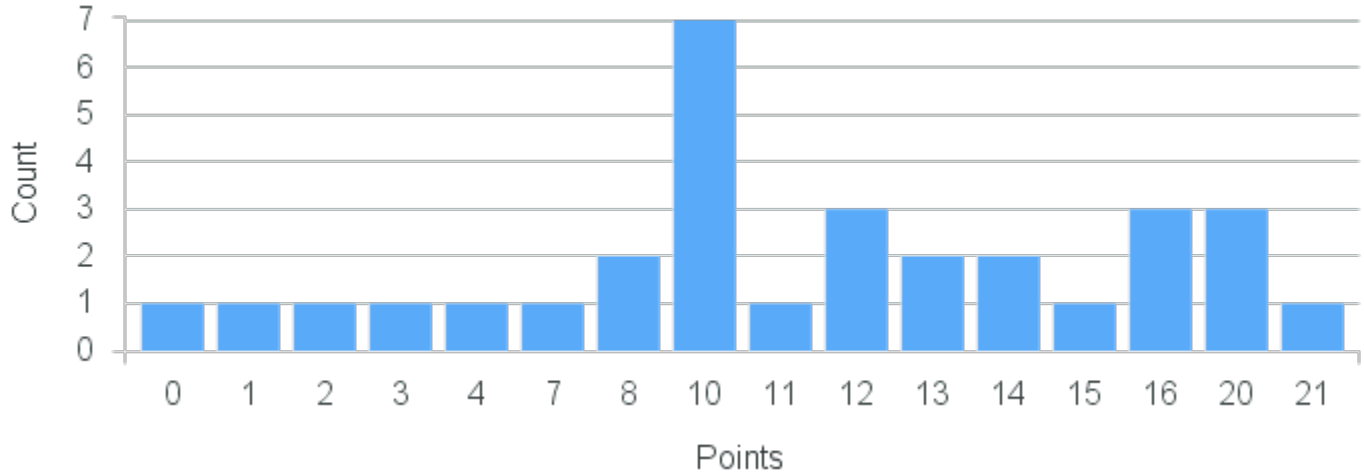

Course Point Distribution for Fall 2020

CRN: 12296

Course ID: EC205 Cross List:
2211

Limit: 25

Principles of Financial Accounting

Demand: 31

Waitlisted: 6

Department: Economics &
Business

Min Points: 8

Term	Block(s)	CRN	Course ID	See Also	Course Limit	Course Demand	Count	Points
Fall 2020	2	12296	EC205 2211		25	31	1	21
Fall 2020	2	12296	EC205 2211		25	31	3	20
Fall 2020	2	12296	EC205 2211		25	31	3	16
Fall 2020	2	12296	EC205 2211		25	31	1	15
Fall 2020	2	12296	EC205 2211		25	31	2	14
Fall 2020	2	12296	EC205 2211		25	31	2	13
Fall 2020	2	12296	EC205 2211		25	31	3	12
Fall 2020	2	12296	EC205 2211		25	31	1	11
Fall 2020	2	12296	EC205 2211		25	31	7	10
Fall 2020	2	12296	EC205 2211		25	31	2	8
Fall 2020	2	12296	EC205 2211		25	31	1	7
Fall 2020	2	12296	EC205 2211		25	31	1	4
Fall 2020	2	12296	EC205 2211		25	31	1	3