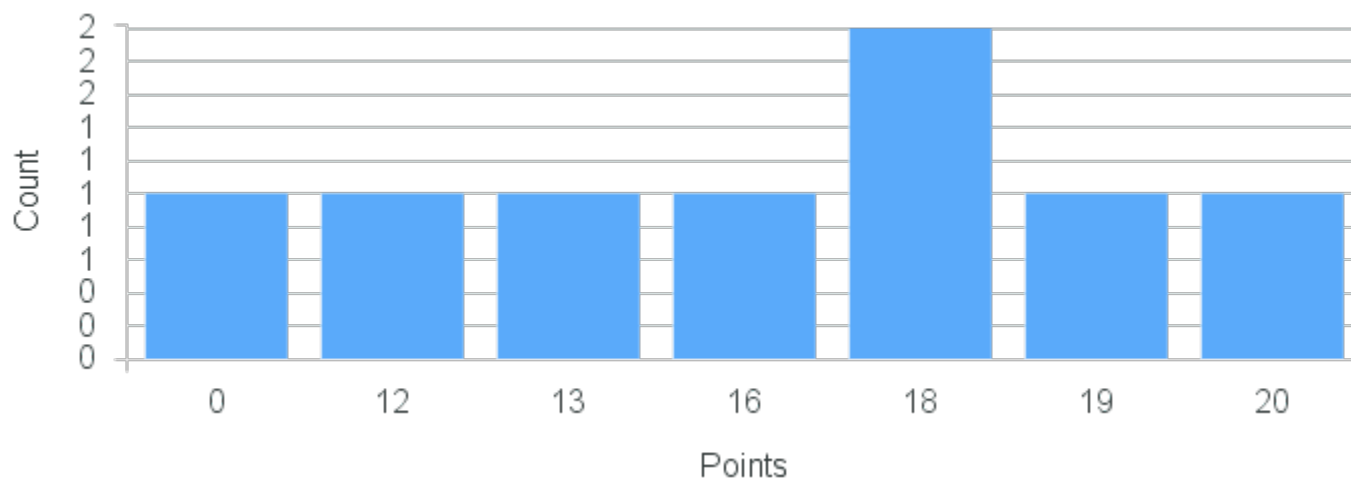

Course Point Distribution for Fall 2020

CRN: 12181

Course ID: CH107 Cross List:
3311

Limit: 32

General Chemistry I

Demand: 8

Waitlisted: 0

Department: Chemistry &
Biochemistry

Term	Block(s)	CRN	Course ID	See Also	Course Limit	Course Demand	Count	Points
Fall 2020	3	12181	CH107 3311		32	8	1	20
Fall 2020	3	12181	CH107 3311		32	8	1	19
Fall 2020	3	12181	CH107 3311		32	8	2	18
Fall 2020	3	12181	CH107 3311		32	8	1	16
Fall 2020	3	12181	CH107 3311		32	8	1	13
Fall 2020	3	12181	CH107 3311		32	8	1	12
Fall 2020	3	12181	CH107 3311		32	8	1	0