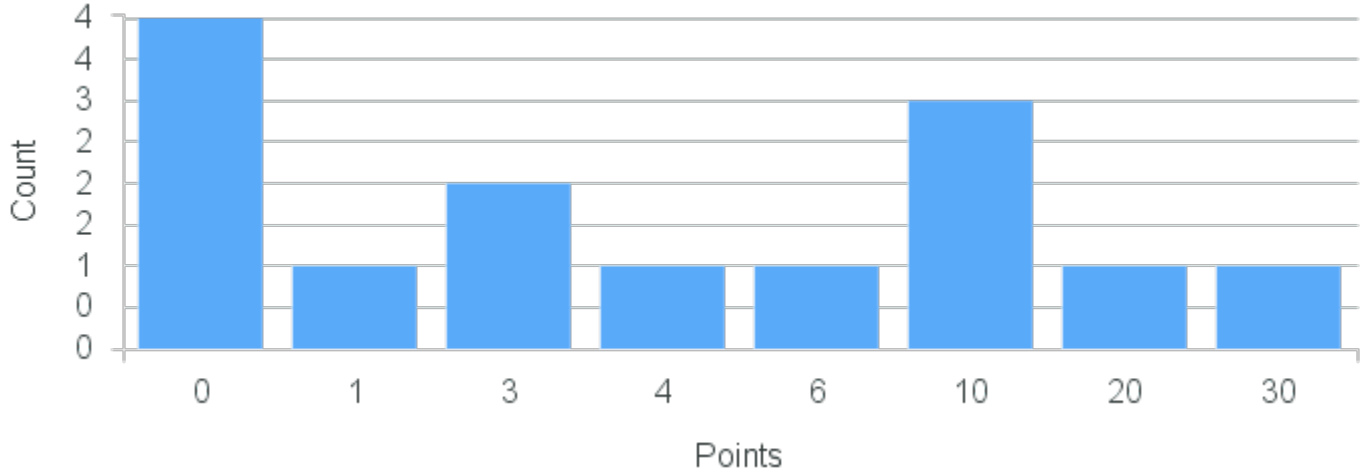

# Course Point Distribution for Fall 2020

CRN: 12515

Course ID: AN215 Cross List: RM200 3311  
3311

Limit: 25

Anthropological Theory

Demand: 14

Waitlisted: 0

Department: Anthropology