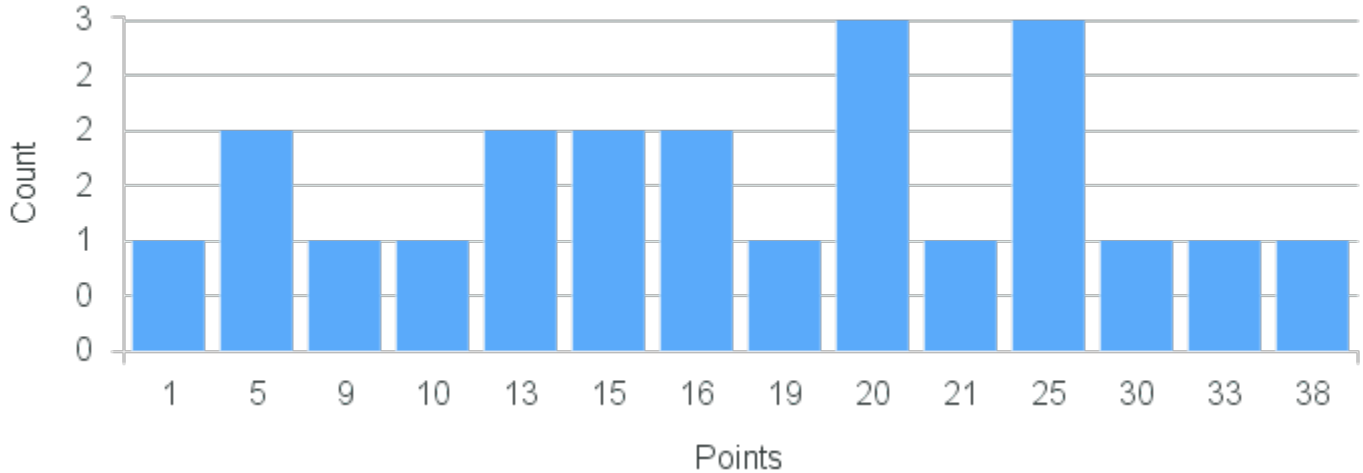

# Course Point Distribution for Fall 2020

CRN: 12043

Course ID: PY100 Cross List:  
2211

Limit: 25

Introduction to Psychology: Bases of Behavior

Demand: 22

Waitlisted: 0

Department: Psychology