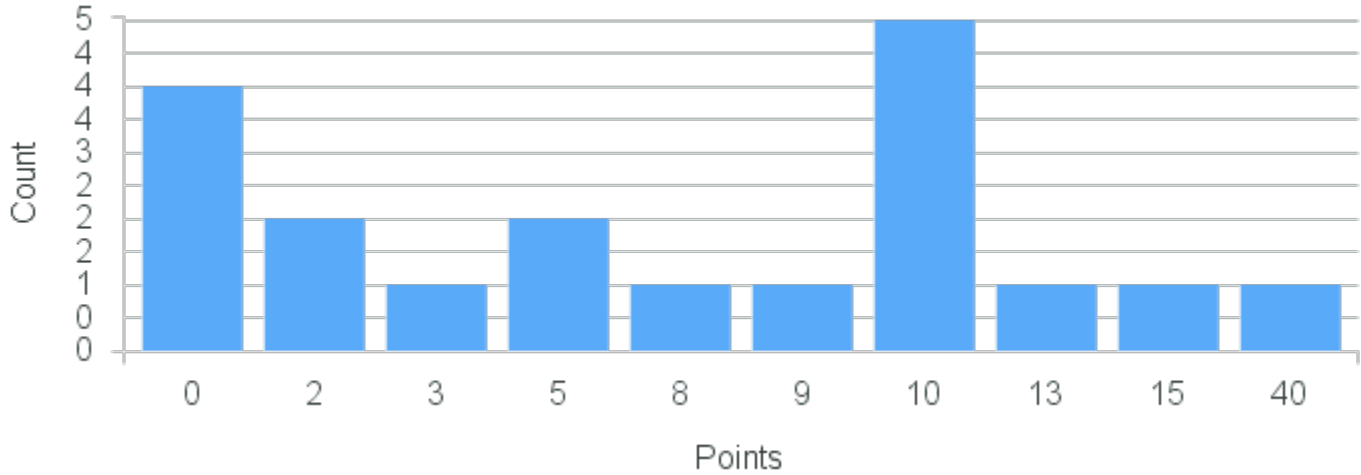

# Course Point Distribution for Fall 2020

CRN: 12604

Course ID: SO118 Cross List:  
3311

Limit: 25

Deviance and Social Control

Demand: 19

Waitlisted: 0

Department: Sociology