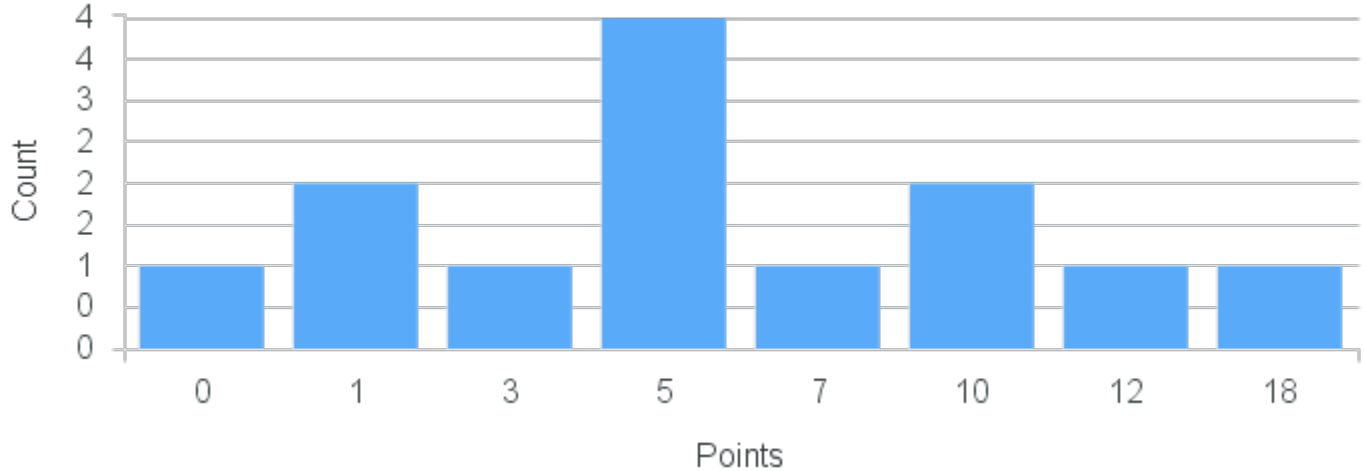

Course Point Distribution for Fall 2020

CRN: 12525

Course ID: MU199 Cross List:
3311

Limit: 15

Music Fundamentals

Demand: 13

Waitlisted: 0

Department: Music

Term	Block(s)	CRN	Course ID	See Also	Course Limit	Course Demand	Count	Points
Fall 2020	3	12525	MU199 3311		15	13	1	18
Fall 2020	3	12525	MU199 3311		15	13	1	12
Fall 2020	3	12525	MU199 3311		15	13	2	10
Fall 2020	3	12525	MU199 3311		15	13	1	7
Fall 2020	3	12525	MU199 3311		15	13	4	5
Fall 2020	3	12525	MU199 3311		15	13	1	3
Fall 2020	3	12525	MU199 3311		15	13	2	1
Fall 2020	3	12525	MU199 3311		15	13	1	0