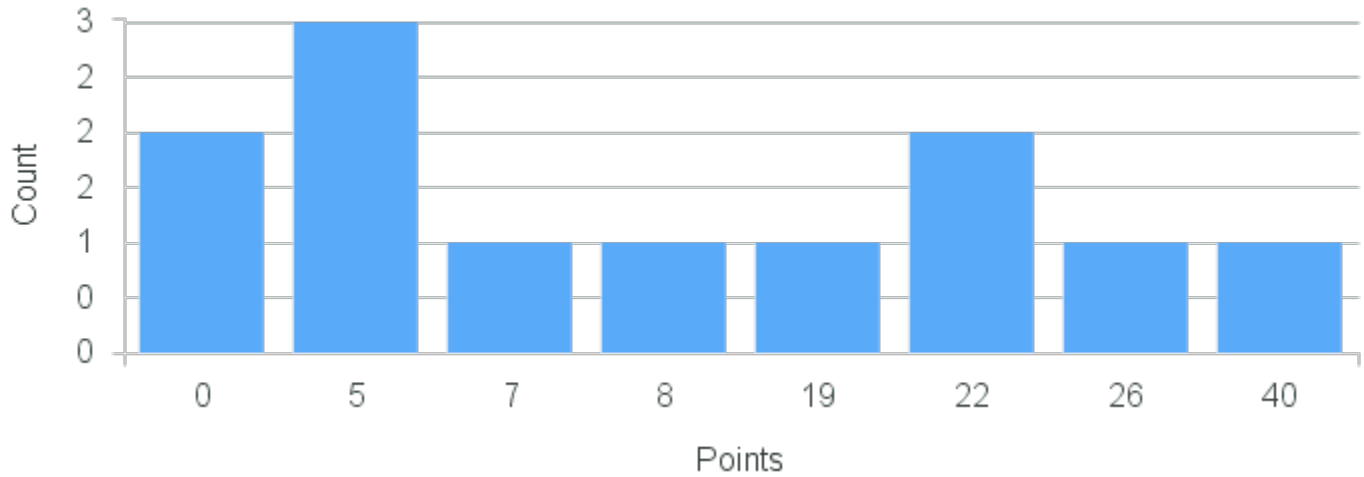

Course Point Distribution for Fall 2020

CRN: 12320

Course ID: FM102 Cross List:
3311

Limit: 16

Basic Filmmaking

Demand: 12

Waitlisted: 0

Department: Film and New Media
Studies

Term	Block(s)	CRN	Course ID	See Also	Course Limit	Course Demand	Count	Points
Fall 2020	3	12320	FM102 3311		16	12	1	40
Fall 2020	3	12320	FM102 3311		16	12	1	26
Fall 2020	3	12320	FM102 3311		16	12	2	22
Fall 2020	3	12320	FM102 3311		16	12	1	19
Fall 2020	3	12320	FM102 3311		16	12	1	8
Fall 2020	3	12320	FM102 3311		16	12	1	7
Fall 2020	3	12320	FM102 3311		16	12	3	5
Fall 2020	3	12320	FM102 3311		16	12	2	0