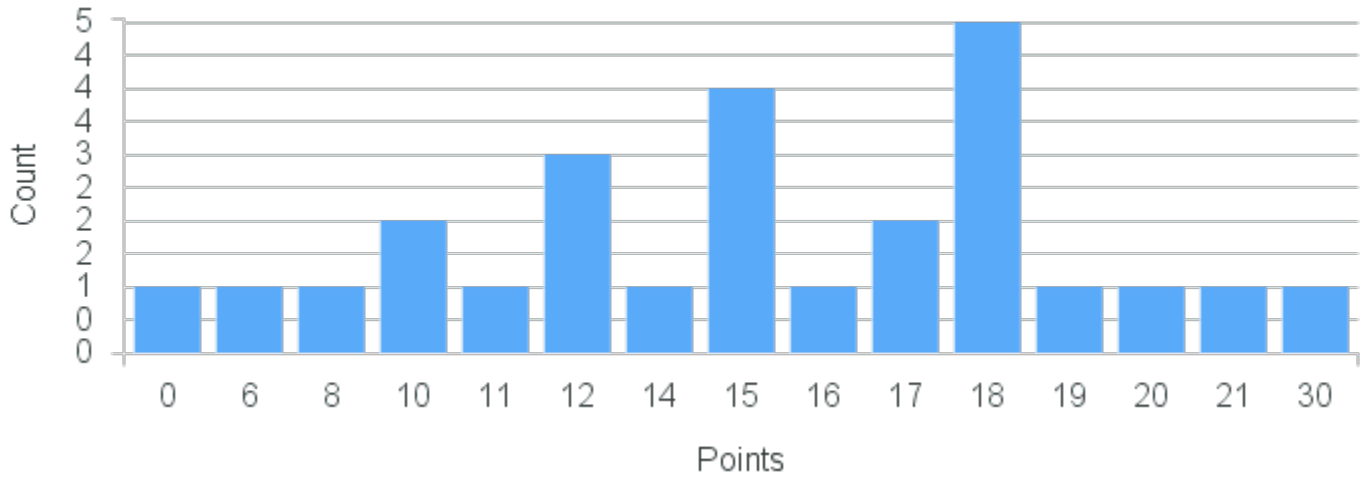

Course Point Distribution for Fall 2020

CRN: 12288

Course ID: EC201 Cross List:
1111

Limit: 25

Economic Theory I

Demand: 26

Waitlisted: 1

Department: Economics &
Business

Min Points: 6

Term	Block(s)	CRN	Course ID	See Also	Course Limit	Course Demand	Count	Points
Fall 2020	1	12288	EC201 1111		25	26	1	30
Fall 2020	1	12288	EC201 1111		25	26	1	21
Fall 2020	1	12288	EC201 1111		25	26	1	20
Fall 2020	1	12288	EC201 1111		25	26	1	19
Fall 2020	1	12288	EC201 1111		25	26	5	18
Fall 2020	1	12288	EC201 1111		25	26	2	17
Fall 2020	1	12288	EC201 1111		25	26	1	16
Fall 2020	1	12288	EC201 1111		25	26	4	15
Fall 2020	1	12288	EC201 1111		25	26	1	14
Fall 2020	1	12288	EC201 1111		25	26	3	12
Fall 2020	1	12288	EC201 1111		25	26	1	11
Fall 2020	1	12288	EC201 1111		25	26	2	10
Fall 2020	1	12288	EC201 1111		25	26	1	8