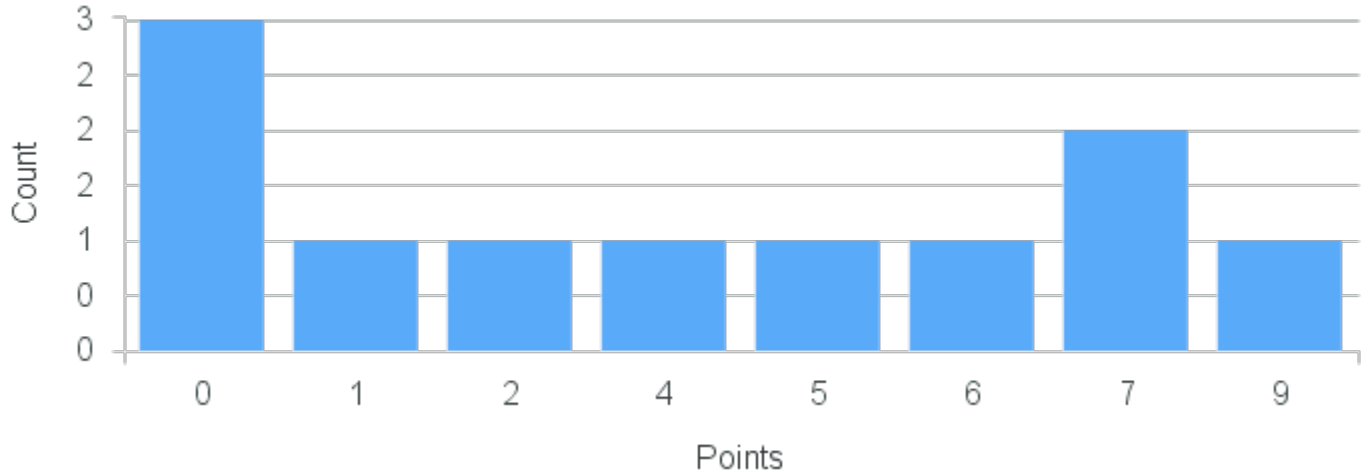

Course Point Distribution for Fall 2020

CRN: 12022

Course ID: HY249 Cross List: FG247 2211
2211

Limit: 25

Women, Children & Men: Families in Historical Perspective

Demand: 11

Waitlisted: 0

Department: History

Term	Block(s)	CRN	Course ID	See Also	Course Limit	Course Demand	Count	Points
Fall 2020	2	12022	HY249 2211	FG247 2211	25	11	1	9
Fall 2020	2	12022	HY249 2211	FG247 2211	25	11	2	7
Fall 2020	2	12022	HY249 2211	FG247 2211	25	11	1	6
Fall 2020	2	12022	HY249 2211	FG247 2211	25	11	1	5
Fall 2020	2	12022	HY249 2211	FG247 2211	25	11	1	4
Fall 2020	2	12022	HY249 2211	FG247 2211	25	11	1	2
Fall 2020	2	12022	HY249 2211	FG247 2211	25	11	1	1
Fall 2020	2	12022	HY249 2211	FG247 2211	25	11	3	0