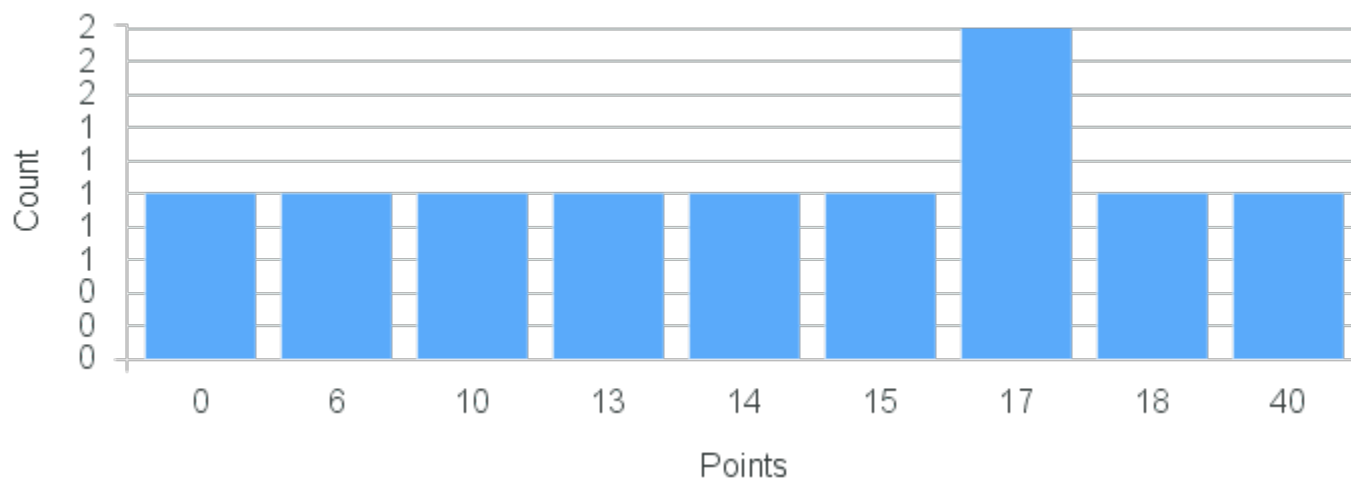

Course Point Distribution for Fall 2020

CRN: 12187

Course ID: CH382 Cross List:
3311

Limit: 16

Biochemistry I

Demand: 10

Waitlisted: 0

Department: Chemistry &
Biochemistry

Term	Block(s)	CRN	Course ID	See Also	Course Limit	Course Demand	Count	Points
Fall 2020	3	12187	CH382 3311		16	10	1	40
Fall 2020	3	12187	CH382 3311		16	10	1	18
Fall 2020	3	12187	CH382 3311		16	10	2	17
Fall 2020	3	12187	CH382 3311		16	10	1	15
Fall 2020	3	12187	CH382 3311		16	10	1	14
Fall 2020	3	12187	CH382 3311		16	10	1	13
Fall 2020	3	12187	CH382 3311		16	10	1	10
Fall 2020	3	12187	CH382 3311		16	10	1	6
Fall 2020	3	12187	CH382 3311		16	10	1	0