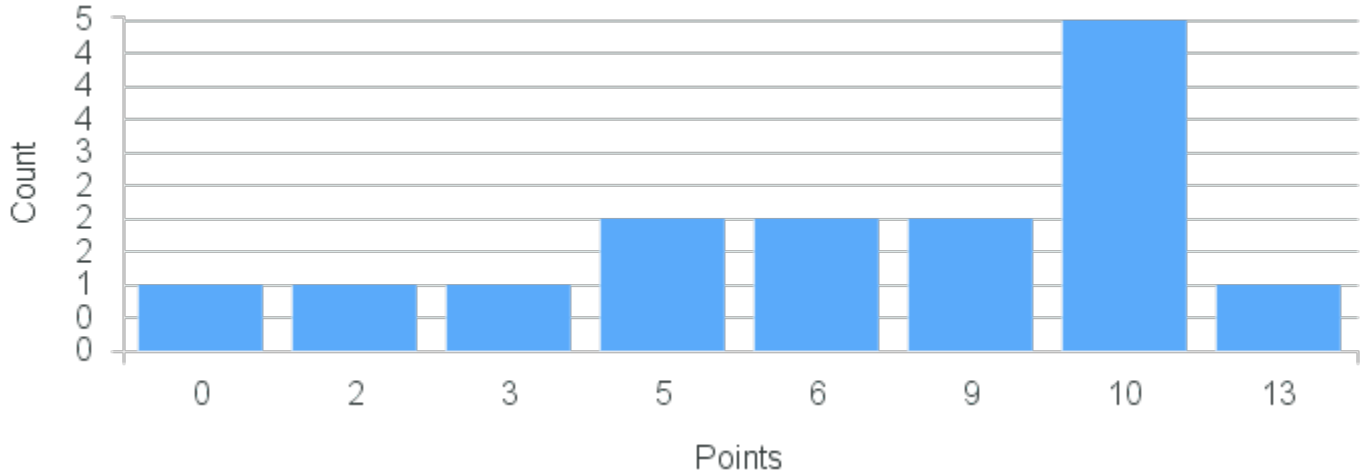

Course Point Distribution for Fall 2020

CRN: 12606

Course ID: SO228 Cross List:
3311

Limit: 25

Development of Sociological Thought:

Demand: 15

Waitlisted: 0

Department: Sociology

Term	Block(s)	CRN	Course ID	See Also	Course Limit	Course Demand	Count	Points
Fall 2020	3	12606	SO228 3311		25	15	1	13
Fall 2020	3	12606	SO228 3311		25	15	5	10
Fall 2020	3	12606	SO228 3311		25	15	2	9
Fall 2020	3	12606	SO228 3311		25	15	2	6
Fall 2020	3	12606	SO228 3311		25	15	2	5
Fall 2020	3	12606	SO228 3311		25	15	1	3
Fall 2020	3	12606	SO228 3311		25	15	1	2
Fall 2020	3	12606	SO228 3311		25	15	1	0