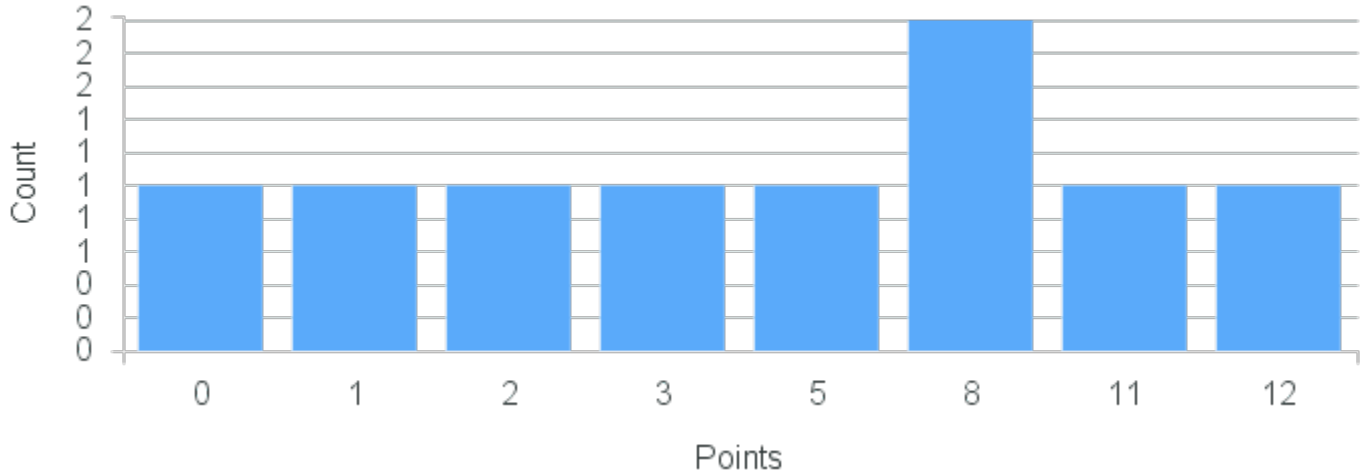

# Course Point Distribution for Fall 2020

CRN: 12268

Course ID: FR102 Cross List:  
3311

Limit: 18

Elementary French II

Demand: 9

Waitlisted: 0

Department: French & Italian