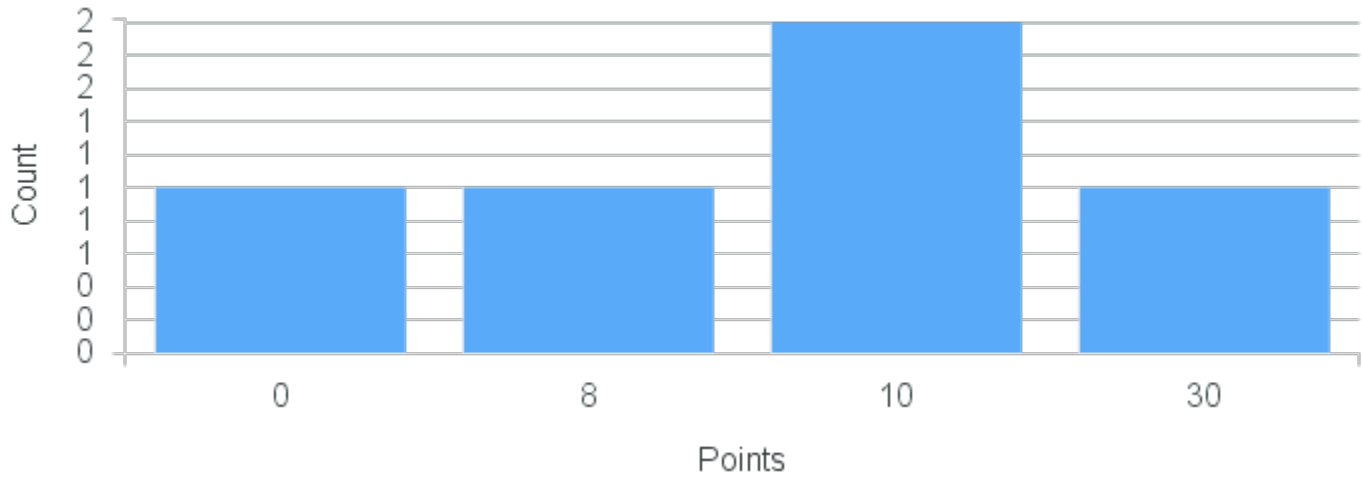

# Course Point Distribution for Fall 2020

CRN: 12106

Course ID: FM200 Cross List:  
4411

Limit: 25

Topics in Film Genre and History: Feeling Films (Brooklyn, NY)

Demand: 5

Waitlisted: 0

Department: Film and New Media  
Studies