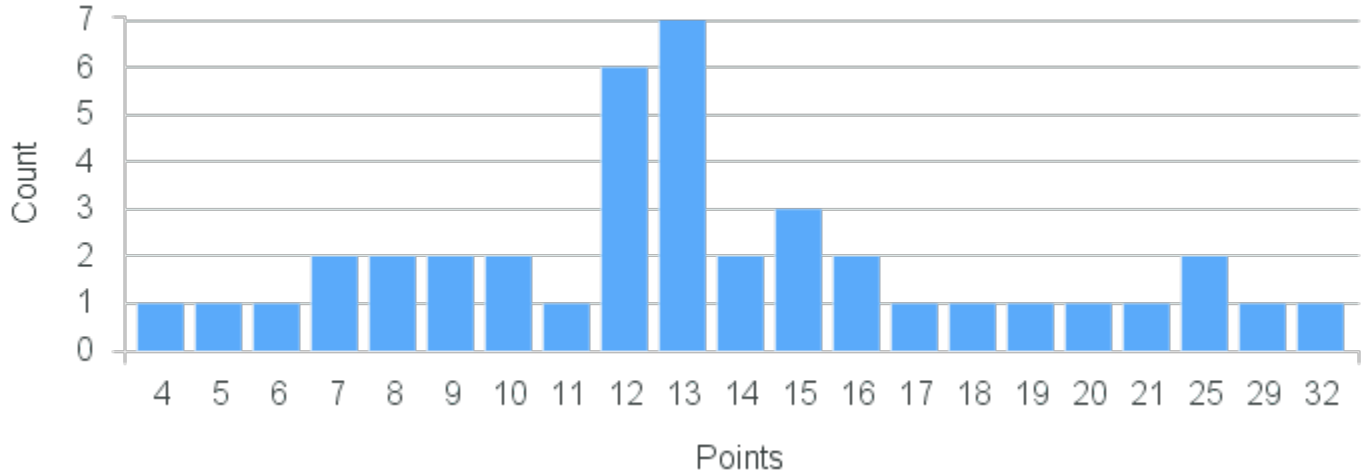

Course Point Distribution for Fall 2020

CRN: 12352

Course ID: MA117 Cross List:
1111

Limit: 25

Probability & Statistics

Demand: 41
Waitlisted: 16

Department: Mathematics &
Computer Science

Min Points: 12

Term	Block(s)	CRN	Course ID	See Also	Course Limit	Course Demand	Count	Points
Fall 2020	1	12352	MA117 1111		25	41	1	32
Fall 2020	1	12352	MA117 1111		25	41	1	29
Fall 2020	1	12352	MA117 1111		25	41	2	25
Fall 2020	1	12352	MA117 1111		25	41	1	21
Fall 2020	1	12352	MA117 1111		25	41	1	20
Fall 2020	1	12352	MA117 1111		25	41	1	19
Fall 2020	1	12352	MA117 1111		25	41	1	18
Fall 2020	1	12352	MA117 1111		25	41	1	17
Fall 2020	1	12352	MA117 1111		25	41	2	16
Fall 2020	1	12352	MA117 1111		25	41	3	15
Fall 2020	1	12352	MA117 1111		25	41	2	14
Fall 2020	1	12352	MA117 1111		25	41	7	13
Fall 2020	1	12352	MA117 1111		25	41	6	12