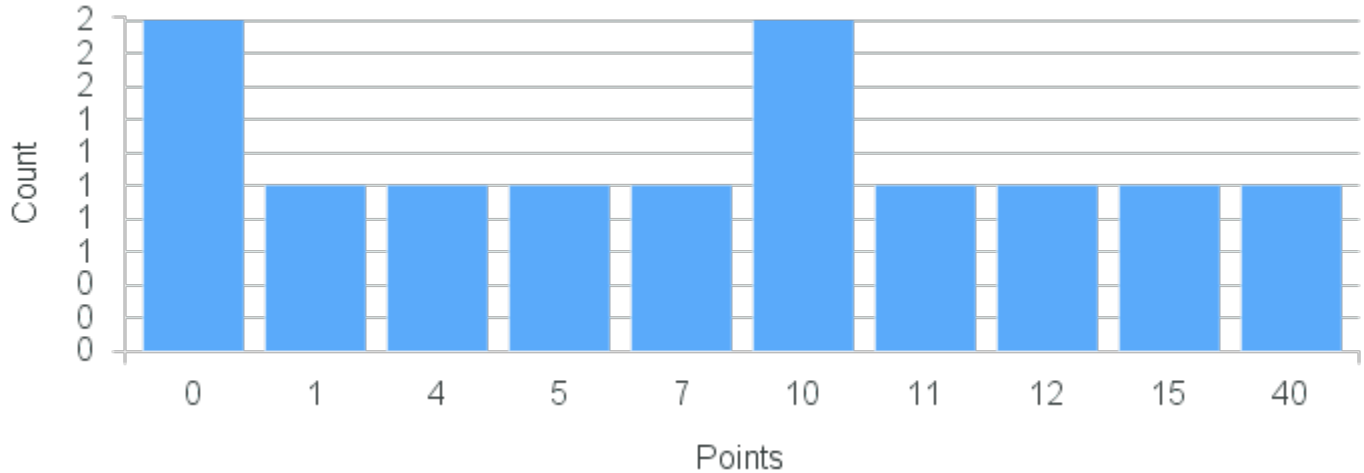

Course Point Distribution for Fall 2020

CRN: 12860

Course ID: PS203 Cross List:
4421

Limit: 25

Topics in Politics: US-Russia Relations since the Cold War

Demand: 12

Waitlisted: 0

Department: Political Science

Term	Block(s)	CRN	Course ID	See Also	Course Limit	Course Demand	Count	Points
Fall 2020	4	12860	PS203 4421		25	12	1	40
Fall 2020	4	12860	PS203 4421		25	12	1	15
Fall 2020	4	12860	PS203 4421		25	12	1	12
Fall 2020	4	12860	PS203 4421		25	12	1	11
Fall 2020	4	12860	PS203 4421		25	12	2	10
Fall 2020	4	12860	PS203 4421		25	12	1	7
Fall 2020	4	12860	PS203 4421		25	12	1	5
Fall 2020	4	12860	PS203 4421		25	12	1	4
Fall 2020	4	12860	PS203 4421		25	12	1	1
Fall 2020	4	12860	PS203 4421		25	12	2	0