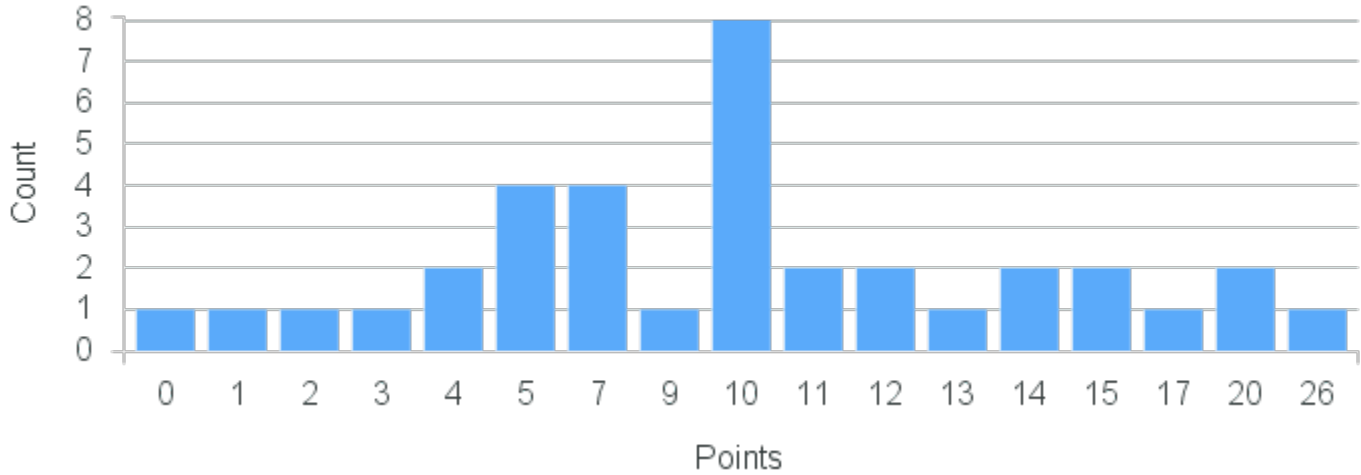

Course Point Distribution for Fall 2020

CRN: 12336

Course ID: EV271 Cross List:
2211

Limit: 25

Environmental Law and Policy

Demand: 36

Waitlisted: 11

Department: Environmental
Science

Min Points: 7

Term	Block(s)	CRN	Course ID	See Also	Course Limit	Course Demand	Count	Points
Fall 2020	2	12336	EV271 2211		25	36	1	26
Fall 2020	2	12336	EV271 2211		25	36	2	20
Fall 2020	2	12336	EV271 2211		25	36	1	17
Fall 2020	2	12336	EV271 2211		25	36	2	15
Fall 2020	2	12336	EV271 2211		25	36	2	14
Fall 2020	2	12336	EV271 2211		25	36	1	13
Fall 2020	2	12336	EV271 2211		25	36	2	12
Fall 2020	2	12336	EV271 2211		25	36	2	11
Fall 2020	2	12336	EV271 2211		25	36	8	10
Fall 2020	2	12336	EV271 2211		25	36	1	9
Fall 2020	2	12336	EV271 2211		25	36	4	7
Fall 2020	2	12336	EV271 2211		25	36	4	5
Fall 2020	2	12336	EV271 2211		25	36	2	4