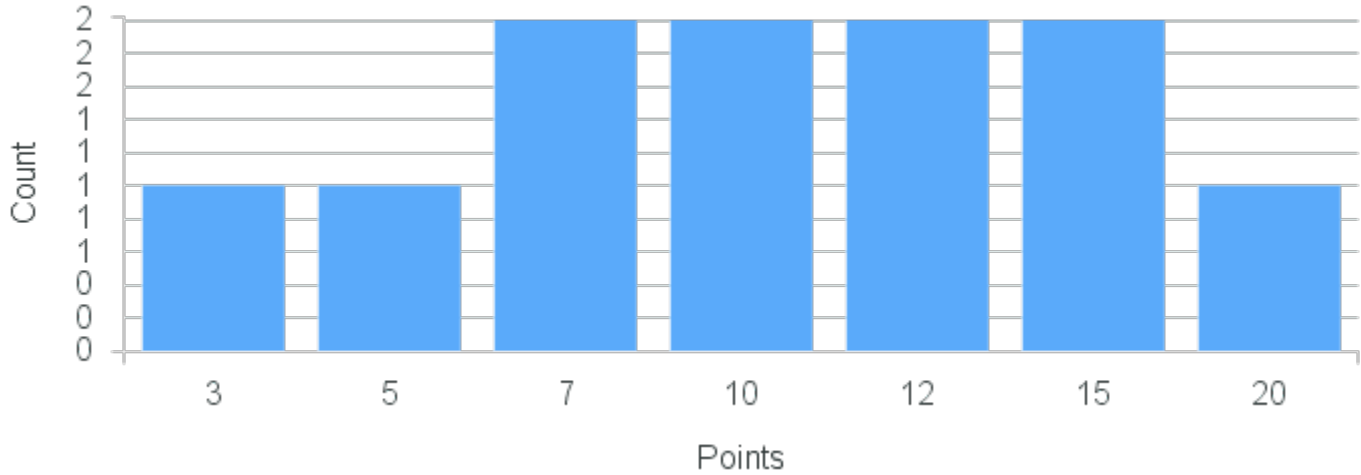

Course Point Distribution for Fall 2020

CRN: 12298

Course ID: EC377 Cross List:
2211

Limit: 25

Economics of International Finance

Demand: 11

Waitlisted: 0

Department: Economics &
Business

Term	Block(s)	CRN	Course ID	See Also	Course Limit	Course Demand	Count	Points
Fall 2020	2	12298	EC377 2211		25	11	1	20
Fall 2020	2	12298	EC377 2211		25	11	2	15
Fall 2020	2	12298	EC377 2211		25	11	2	12
Fall 2020	2	12298	EC377 2211		25	11	2	10
Fall 2020	2	12298	EC377 2211		25	11	2	7
Fall 2020	2	12298	EC377 2211		25	11	1	5
Fall 2020	2	12298	EC377 2211		25	11	1	3