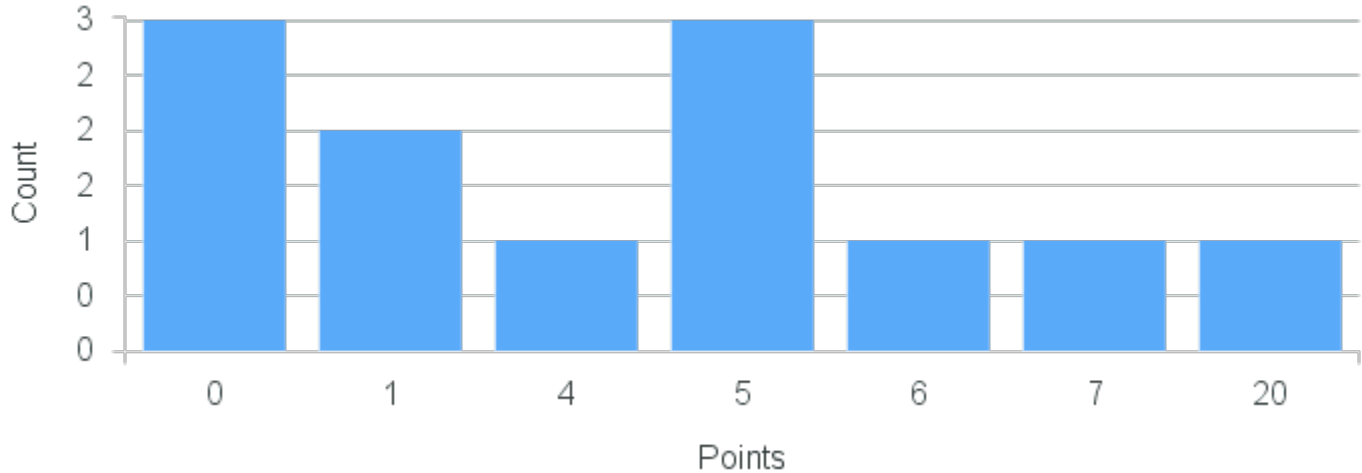

Course Point Distribution for Fall 2020

CRN: 12218

Course ID: RE261 Cross List: PA261 4411,FG206 4411
4411

Limit: 12

Women and Goddesses in Hinduism

Demand: 12

Waitlisted: 0

Department: Religion

Term	Block(s)	CRN	Course ID	See Also	Course Limit	Course Demand	Count	Points
Fall 2020	4	12218	RE261 4411	PA261 4411,FG206 4411	12	12	1	20
Fall 2020	4	12218	RE261 4411	PA261 4411,FG206 4411	12	12	1	7
Fall 2020	4	12218	RE261 4411	PA261 4411,FG206 4411	12	12	1	6
Fall 2020	4	12218	RE261 4411	PA261 4411,FG206 4411	12	12	3	5
Fall 2020	4	12218	RE261 4411	PA261 4411,FG206 4411	12	12	1	4
Fall 2020	4	12218	RE261 4411	PA261 4411,FG206 4411	12	12	2	1
Fall 2020	4	12218	RE261 4411	PA261 4411,FG206 4411	12	12	3	0