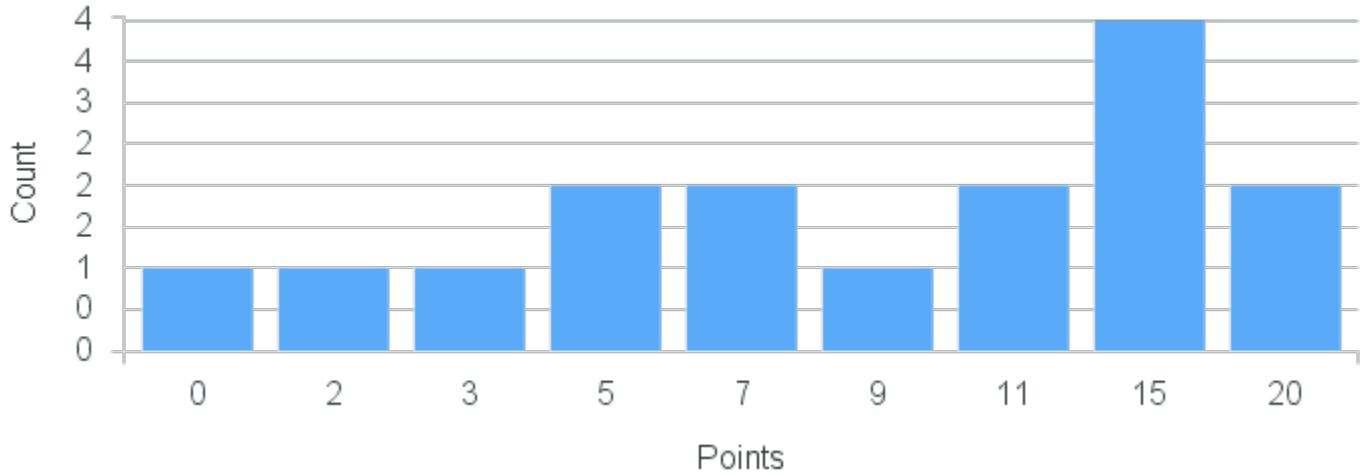

Course Point Distribution for Fall 2020

CRN: 12431

Course ID: EC371 Cross List:
4411

Limit: 25

Money, Banking and Financial Markets

Demand: 16

Waitlisted: 0

Department: Economics &
Business

Term	Block(s)	CRN	Course ID	See Also	Course Limit	Course Demand	Count	Points
Fall 2020	4	12431	EC371 4411		25	16	2	20
Fall 2020	4	12431	EC371 4411		25	16	4	15
Fall 2020	4	12431	EC371 4411		25	16	2	11
Fall 2020	4	12431	EC371 4411		25	16	1	9
Fall 2020	4	12431	EC371 4411		25	16	2	7
Fall 2020	4	12431	EC371 4411		25	16	2	5
Fall 2020	4	12431	EC371 4411		25	16	1	3
Fall 2020	4	12431	EC371 4411		25	16	1	2
Fall 2020	4	12431	EC371 4411		25	16	1	0