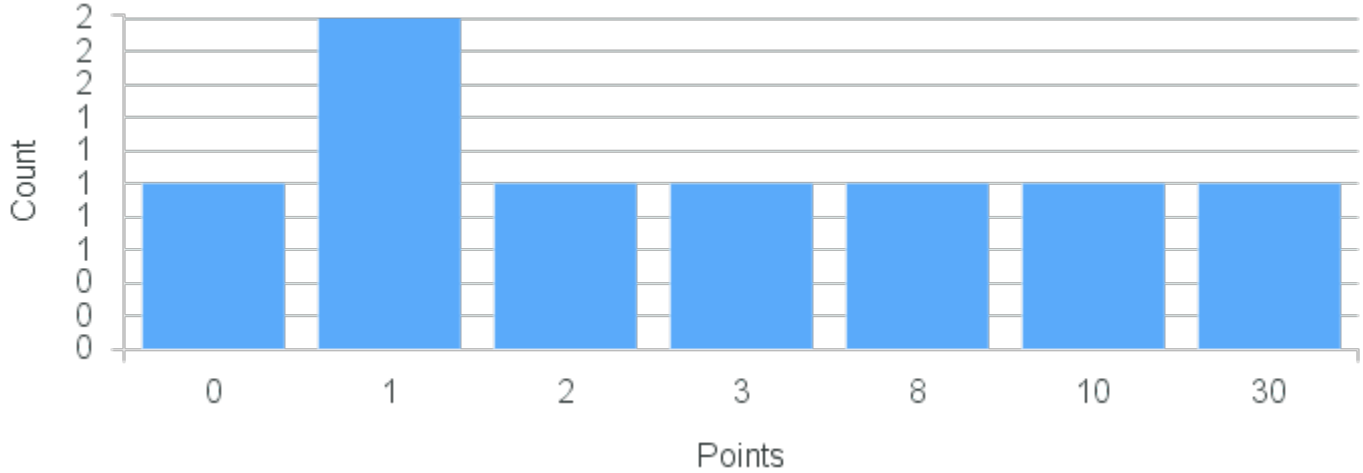

# Course Point Distribution for Fall 2020

CRN: 12596

Course ID: PY422 Cross List:  
1111

Limit: 25

Emotion

Demand: 8

Waitlisted: 0

Department: Psychology