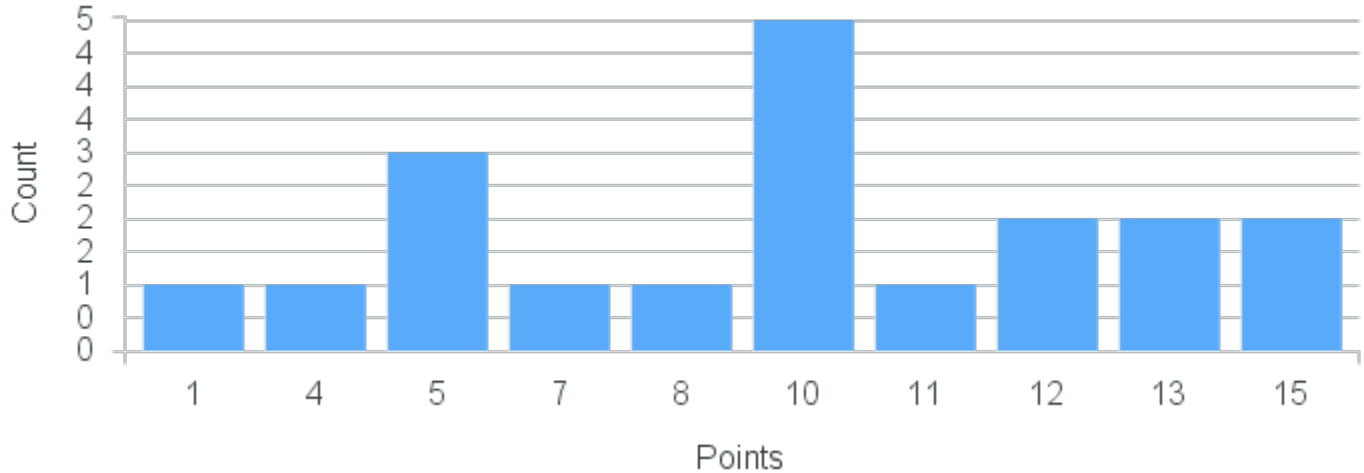

Course Point Distribution for Fall 2020

CRN: 12859

Course ID: PS203 Cross List:
4411

Limit: 25

Topics in Politics: Managing International Conflicts

Demand: 19

Waitlisted: 0

Department: Political Science

Term	Block(s)	CRN	Course ID	See Also	Course Limit	Course Demand	Count	Points
Fall 2020	4	12859	PS203 4411		25	19	2	15
Fall 2020	4	12859	PS203 4411		25	19	2	13
Fall 2020	4	12859	PS203 4411		25	19	2	12
Fall 2020	4	12859	PS203 4411		25	19	1	11
Fall 2020	4	12859	PS203 4411		25	19	5	10
Fall 2020	4	12859	PS203 4411		25	19	1	8
Fall 2020	4	12859	PS203 4411		25	19	1	7
Fall 2020	4	12859	PS203 4411		25	19	3	5
Fall 2020	4	12859	PS203 4411		25	19	1	4
Fall 2020	4	12859	PS203 4411		25	19	1	1