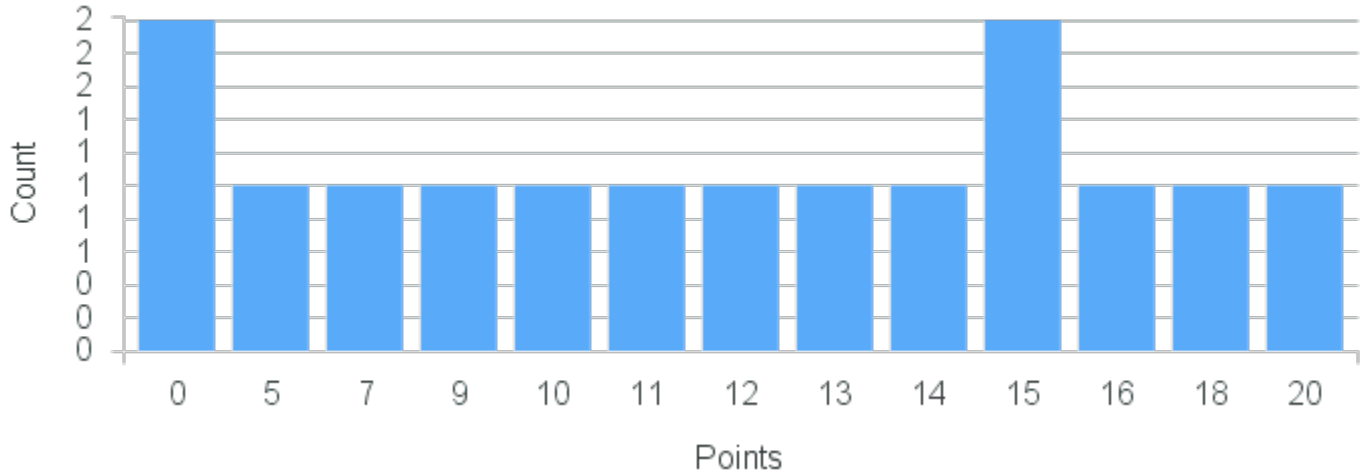

# Course Point Distribution for Fall 2020

CRN: 12476

Course ID: CP122 Cross List:  
4411

Limit: 25

Computer Science I

Demand: 15

Waitlisted: 0

Department: Mathematics &  
Computer Science