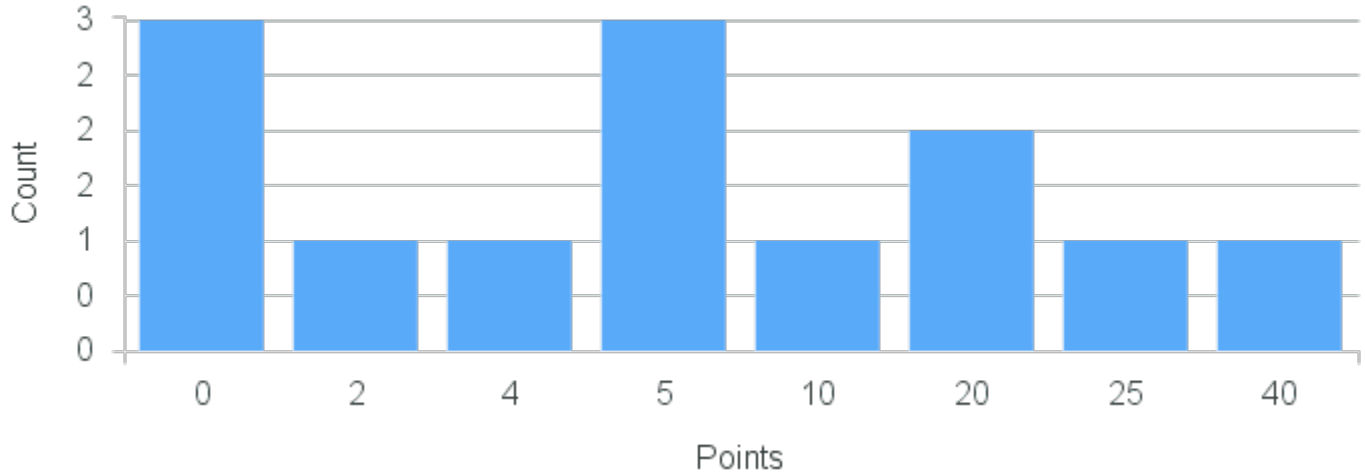

# Course Point Distribution for Fall 2020

CRN: 12134

Course ID: FG236 Cross List:  
1111

Limit: 25

LGBTQ Social Movements in the U.S.

Demand: 13

Waitlisted: 0

Department: Feminist & Gender  
Studies