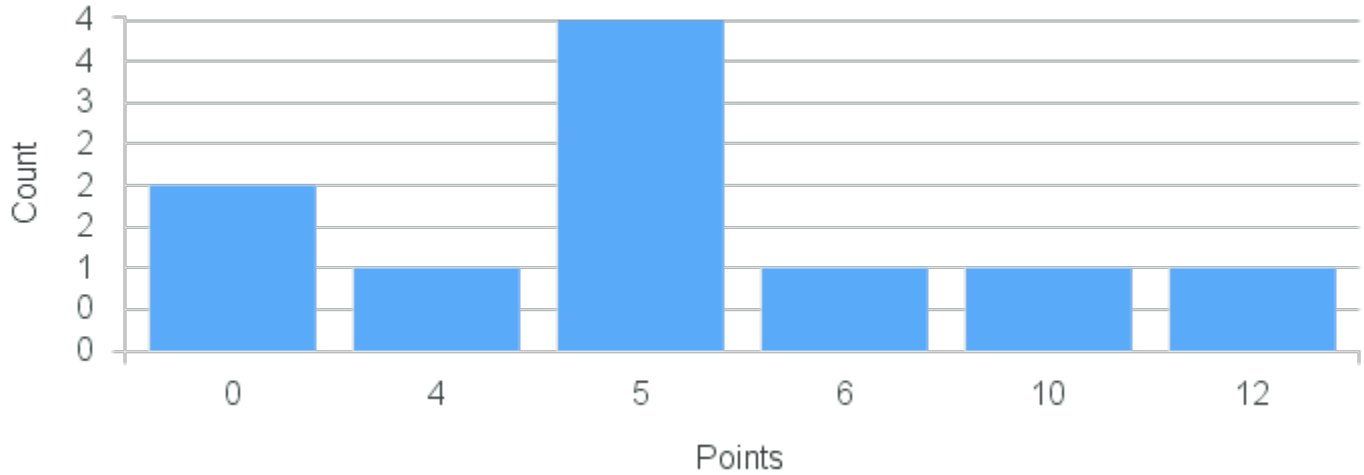

# Course Point Distribution for Fall 2020

CRN: 12221

Course ID: SO247 Cross List: RM200 1111  
1111

Limit: 25

Development and Social Change in the Global South

Demand: 10

Waitlisted: 0

Department: Sociology