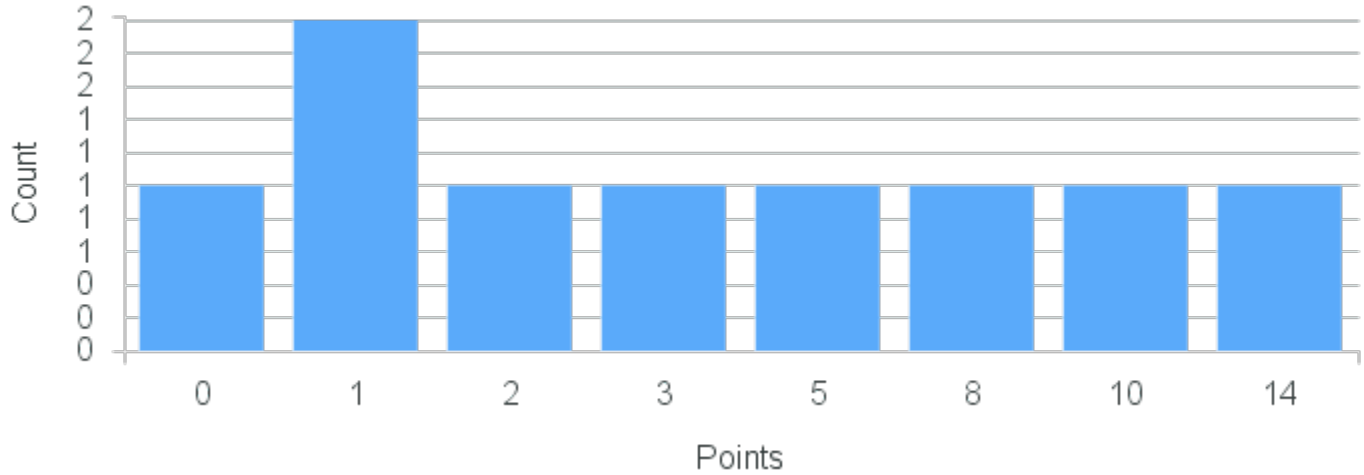

# Course Point Distribution for Fall 2020

CRN: 12725

Course ID: PC353 Cross List:  
2211

Limit: 25

Electromagnetic Theory

Demand: 9

Waitlisted: 0

Department: Physics