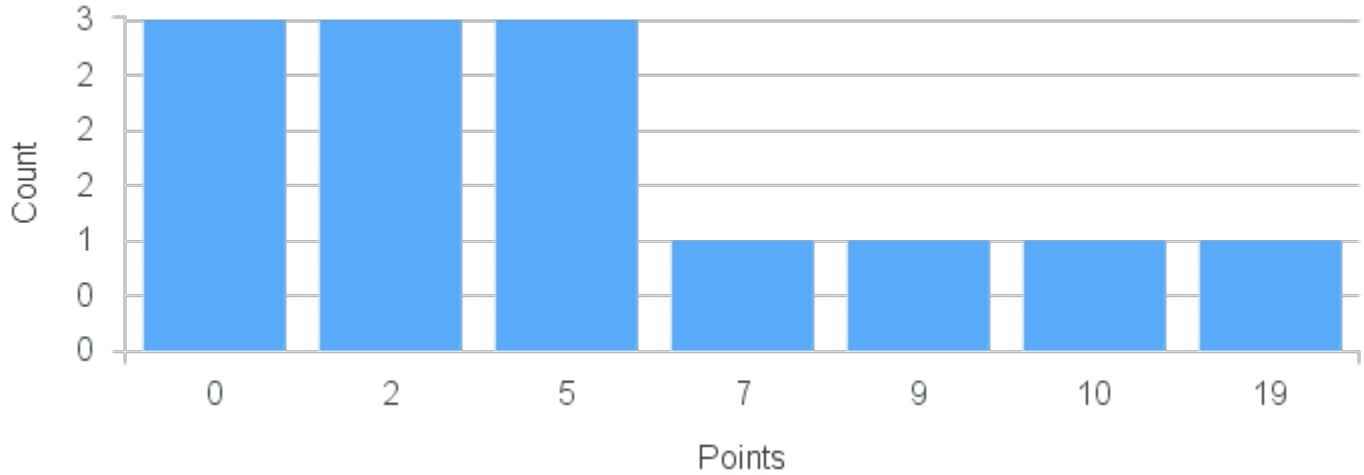

# Course Point Distribution for Fall 2020

CRN: 12537

Course ID: AN105 Cross List: RM205 3311  
3311

Limit: 25

Language and Culture

Demand: 13

Waitlisted: 0

Department: Anthropology