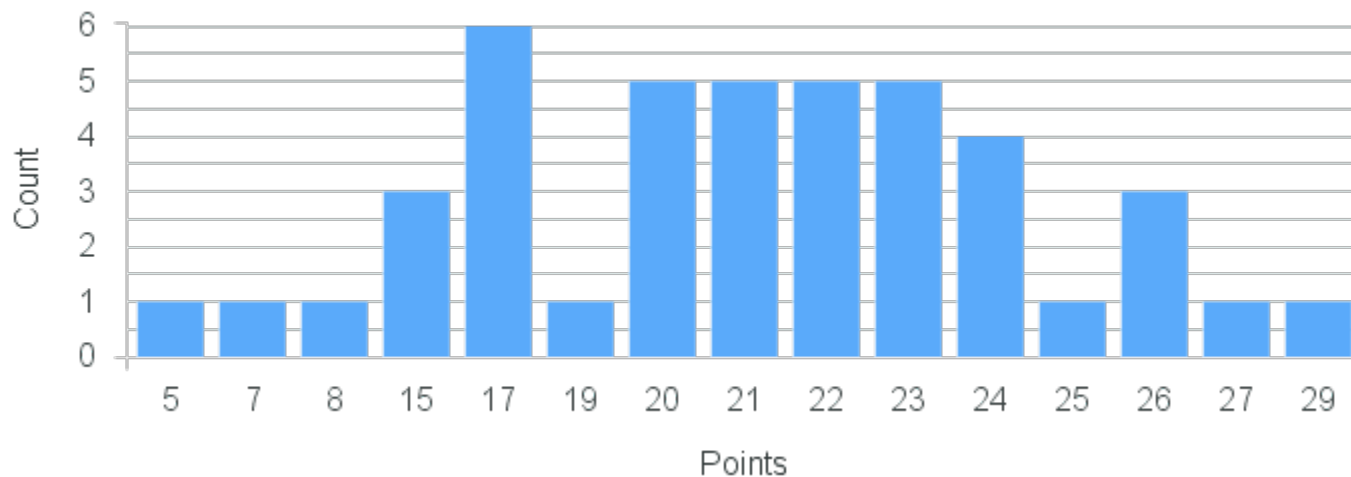

Course Point Distribution for Fall 2020

CRN: 12184

Course ID: CH250 Cross List:
3311

Limit: 32

Structures of Organic Molecules

Demand: 43

Waitlisted: 11

Department: Chemistry &
Biochemistry

Min Points: 17

Term	Block(s)	CRN	Course ID	See Also	Course Limit	Course Demand	Count	Points
Fall 2020	3	12184	CH250 3311		32	43	1	29
Fall 2020	3	12184	CH250 3311		32	43	1	27
Fall 2020	3	12184	CH250 3311		32	43	3	26
Fall 2020	3	12184	CH250 3311		32	43	1	25
Fall 2020	3	12184	CH250 3311		32	43	4	24
Fall 2020	3	12184	CH250 3311		32	43	5	23
Fall 2020	3	12184	CH250 3311		32	43	5	22
Fall 2020	3	12184	CH250 3311		32	43	5	21
Fall 2020	3	12184	CH250 3311		32	43	5	20
Fall 2020	3	12184	CH250 3311		32	43	1	19
Fall 2020	3	12184	CH250 3311		32	43	6	17
Fall 2020	3	12184	CH250 3311		32	43	3	15
Fall 2020	3	12184	CH250 3311		32	43	1	8