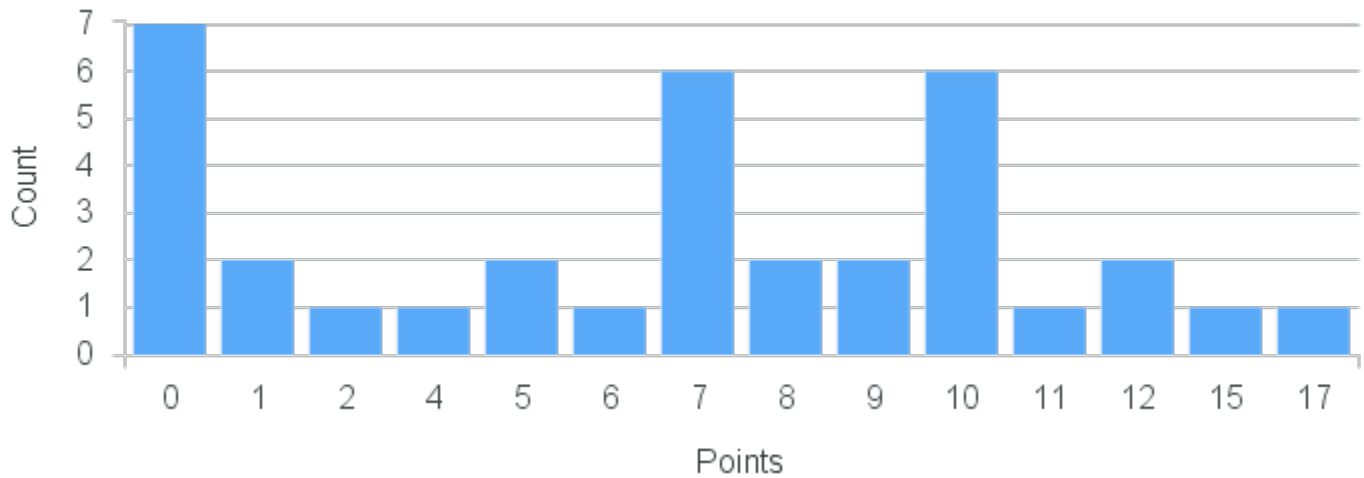

# Course Point Distribution for Fall 2020

CRN: 12631

Course ID: PS328 Cross List:  
4411

Limit: 25

Philosophy of Law

Demand: 35  
Waitlisted: 10

Department: Political Science

Min Points: 4