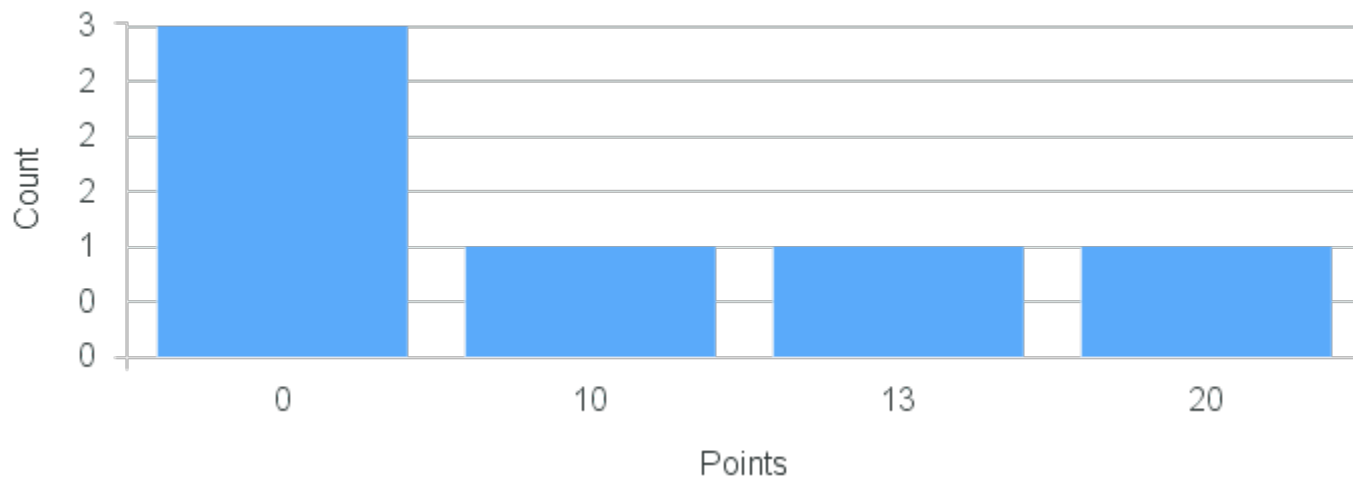

# Course Point Distribution for Fall 2020

CRN: 12855

Course ID: MB401 Cross List:  
2211

Limit: 14

Advanced Special Topics in Molecular Biology

Demand: 6

Waitlisted: 0

Department: Molecular Biology