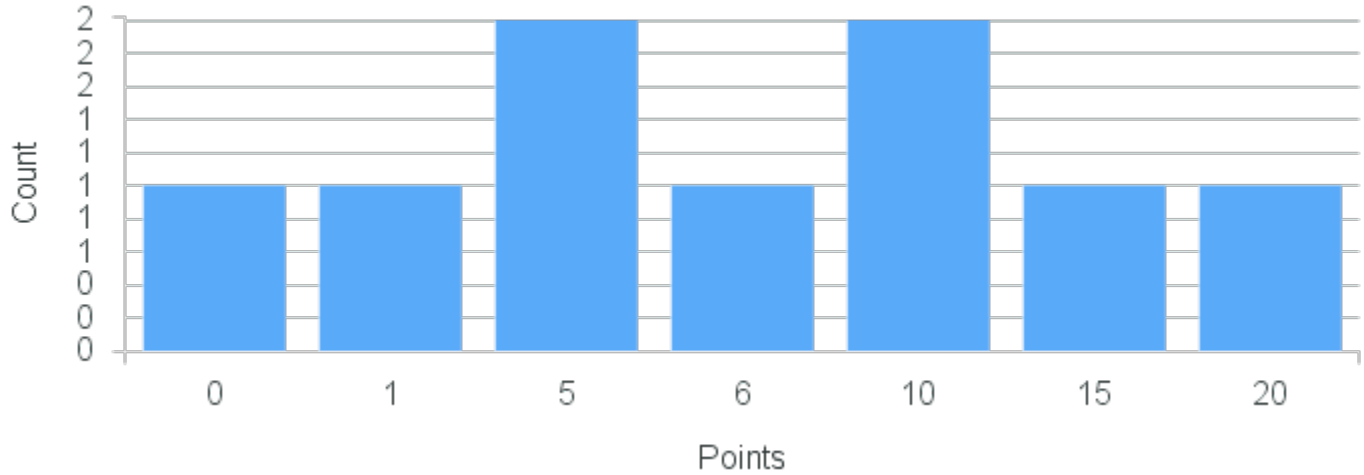

Course Point Distribution for Fall 2020

CRN: 12388

Course ID: PH360 Cross List:
4411

Limit: 18

Philosophy & Psychoanalysis

Demand: 9

Waitlisted: 0

Department: Philosophy

Term	Block(s)	CRN	Course ID	See Also	Course Limit	Course Demand	Count	Points
Fall 2020	4	12388	PH360 4411		18	9	1	20
Fall 2020	4	12388	PH360 4411		18	9	1	15
Fall 2020	4	12388	PH360 4411		18	9	2	10
Fall 2020	4	12388	PH360 4411		18	9	1	6
Fall 2020	4	12388	PH360 4411		18	9	2	5
Fall 2020	4	12388	PH360 4411		18	9	1	1
Fall 2020	4	12388	PH360 4411		18	9	1	0