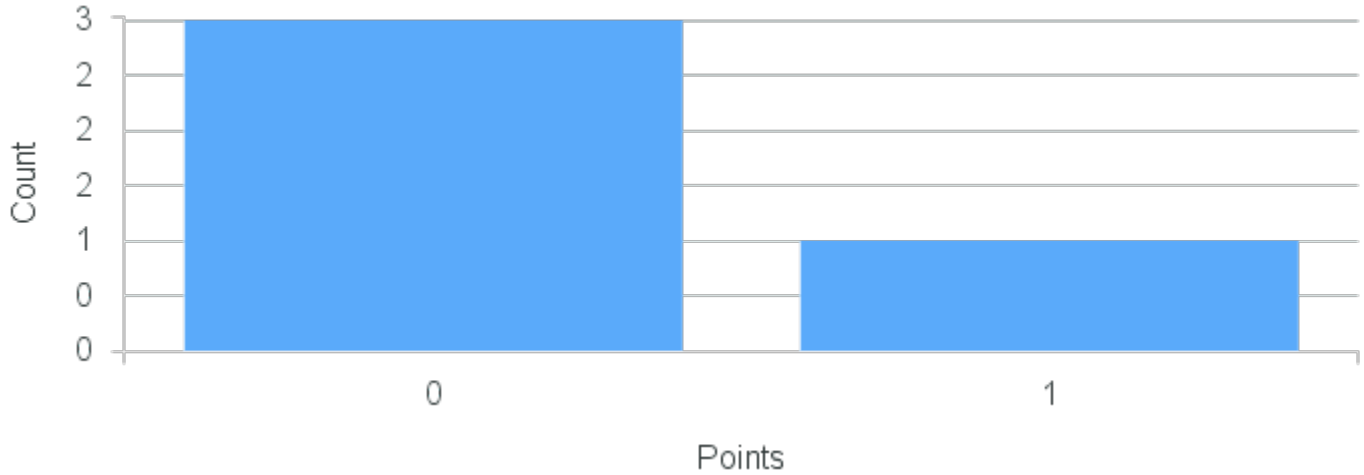

Course Point Distribution for Fall 2020

CRN: 12621

Course ID: EN306 Cross List: CO391 1111
1111

Limit: 25

Problems in Literary Theory: Post-critique and the Return to Literary Form

Demand: 4

Waitlisted: 0

Department: English

Term	Block(s)	CRN	Course ID	See Also	Course Limit	Course Demand	Count	Points
Fall 2020	1	12621	EN306 1111	CO391 1111	25	4	1	1
Fall 2020	1	12621	EN306 1111	CO391 1111	25	4	3	0