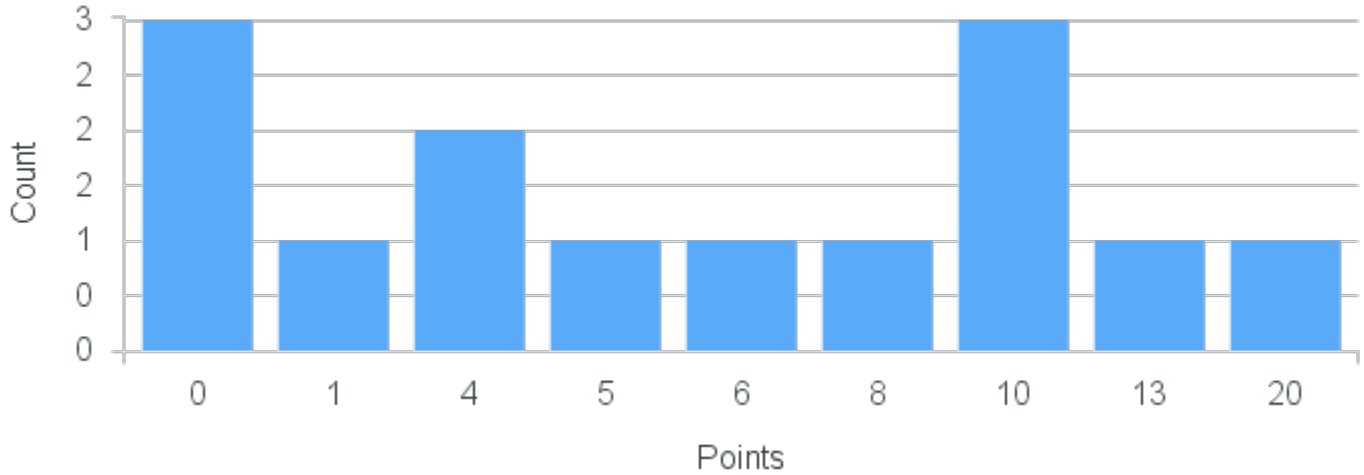

# Course Point Distribution for Fall 2020

CRN: 12447

Course ID: SO246 Cross List:  
4411

Limit: 25

Sociology of Health and Medicine

Demand: 14

Waitlisted: 0

Department: Sociology