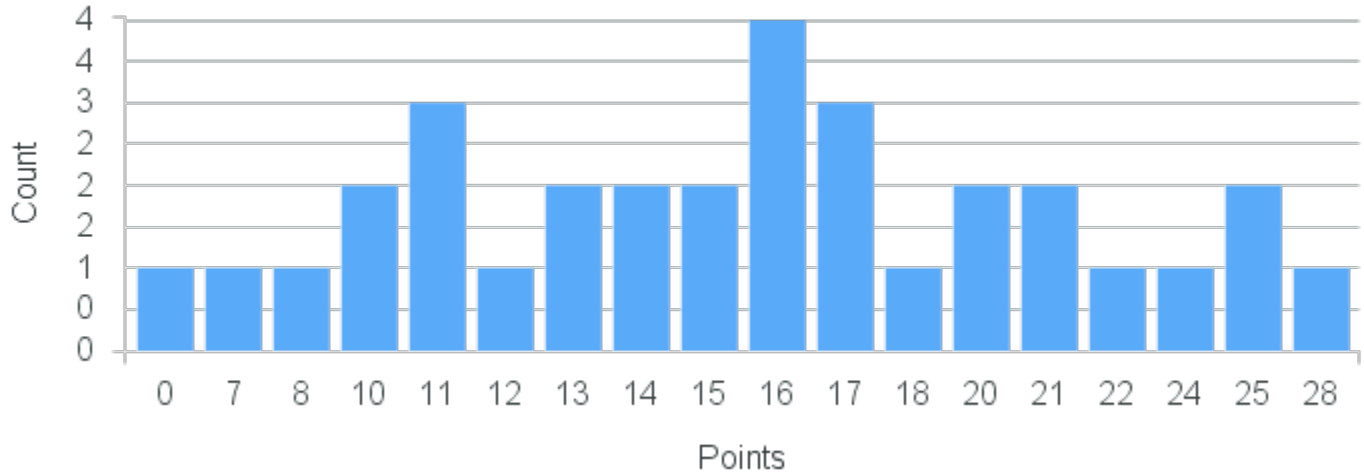

Course Point Distribution for Fall 2020

CRN: 12452

Course ID: MA126 Cross List:
2211

Limit: 25

Calculus 1

Demand: 32

Waitlisted: 7

Department: Mathematics &
Computer Science

Min Points: 11

Term	Block(s)	CRN	Course ID	See Also	Course Limit	Course Demand	Count	Points
Fall 2020	2	12452	MA126 2211		25	32	1	28
Fall 2020	2	12452	MA126 2211		25	32	2	25
Fall 2020	2	12452	MA126 2211		25	32	1	24
Fall 2020	2	12452	MA126 2211		25	32	1	22
Fall 2020	2	12452	MA126 2211		25	32	2	21
Fall 2020	2	12452	MA126 2211		25	32	2	20
Fall 2020	2	12452	MA126 2211		25	32	1	18
Fall 2020	2	12452	MA126 2211		25	32	3	17
Fall 2020	2	12452	MA126 2211		25	32	4	16
Fall 2020	2	12452	MA126 2211		25	32	2	15
Fall 2020	2	12452	MA126 2211		25	32	2	14
Fall 2020	2	12452	MA126 2211		25	32	2	13
Fall 2020	2	12452	MA126 2211		25	32	1	12