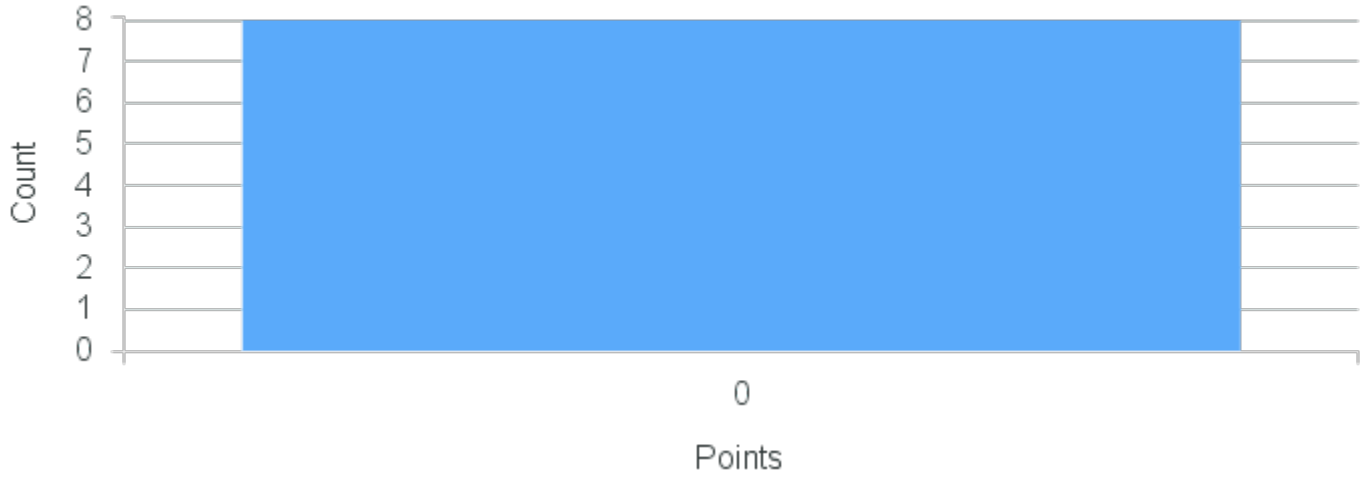

# Course Point Distribution for Fall 2020

CRN: 12135

Course ID: FG416 Cross List:  
2211

Limit: 25

Senior Seminar: Advanced Readings in Feminist & Gender Studies

Demand: 8

Waitlisted: 0

Department: Feminist & Gender  
Studies