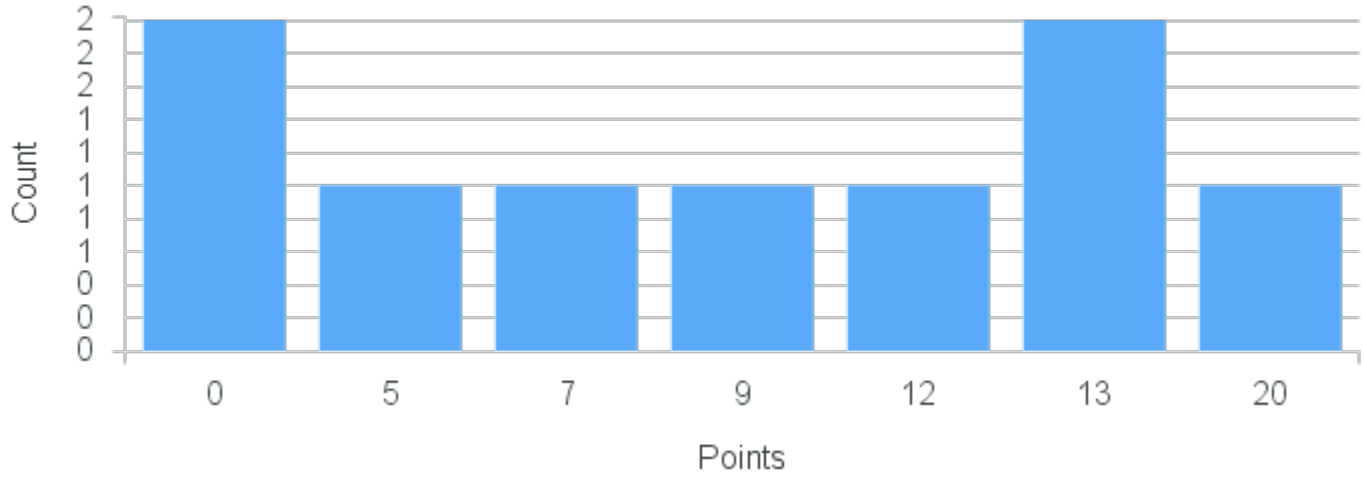

Course Point Distribution for Fall 2020

CRN: 12140

Course ID: RM212 Cross List:
2211

Limit: 25

Theories of Race and Ethnicity

Demand: 9

Waitlisted: 0

Department: Race, Ethnicity, and
Migration

Term	Block(s)	CRN	Course ID	See Also	Course Limit	Course Demand	Count	Points
Fall 2020	2	12140	RM212 2211		25	9	1	20
Fall 2020	2	12140	RM212 2211		25	9	2	13
Fall 2020	2	12140	RM212 2211		25	9	1	12
Fall 2020	2	12140	RM212 2211		25	9	1	9
Fall 2020	2	12140	RM212 2211		25	9	1	7
Fall 2020	2	12140	RM212 2211		25	9	1	5
Fall 2020	2	12140	RM212 2211		25	9	2	0