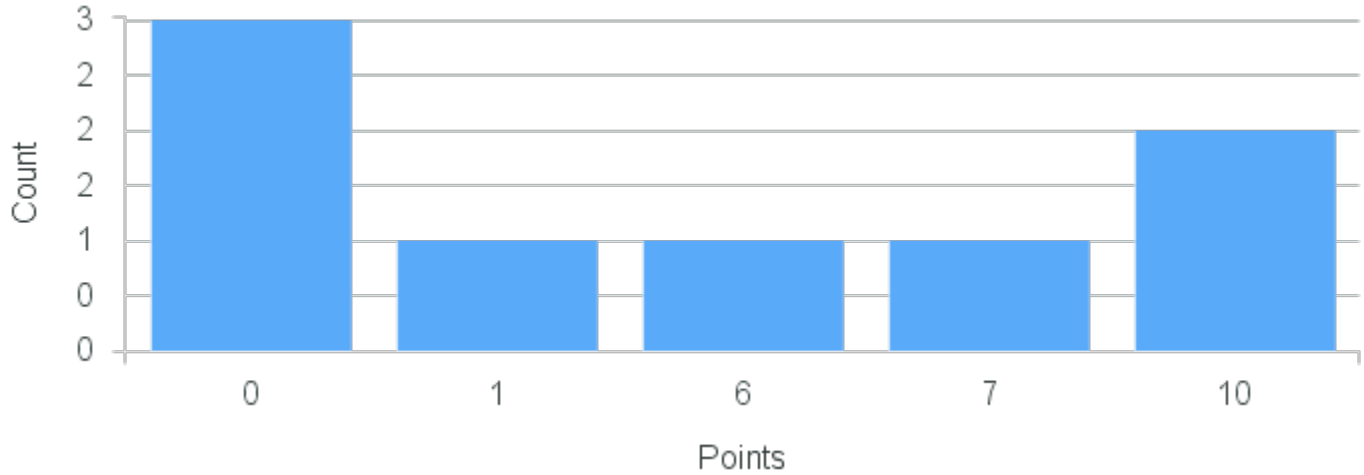

# Course Point Distribution for Fall 2020

CRN: 12839

Course ID: AH200 Cross List:  
1111

Limit: 25

Topics in Art History: Mosaics Tessellated Perspectives

Demand: 8

Waitlisted: 0

Department: Art