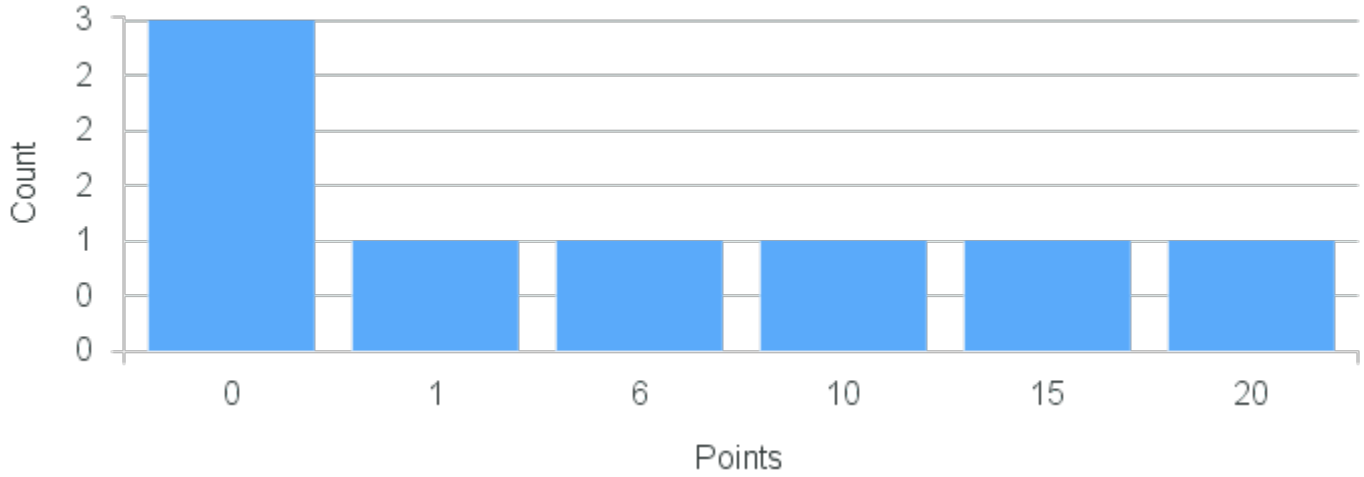

Course Point Distribution for Fall 2020

CRN: 12112

Course ID: GR102 Cross List:
4411

Limit: 18

Elementary German (II)

Demand: 8

Waitlisted: 0

Department: German, Russian &
E Asian Lang

Term	Block(s)	CRN	Course ID	See Also	Course Limit	Course Demand	Count	Points
Fall 2020	4	12112	GR102 4411		18	8	1	20
Fall 2020	4	12112	GR102 4411		18	8	1	15
Fall 2020	4	12112	GR102 4411		18	8	1	10
Fall 2020	4	12112	GR102 4411		18	8	1	6
Fall 2020	4	12112	GR102 4411		18	8	1	1
Fall 2020	4	12112	GR102 4411		18	8	3	0