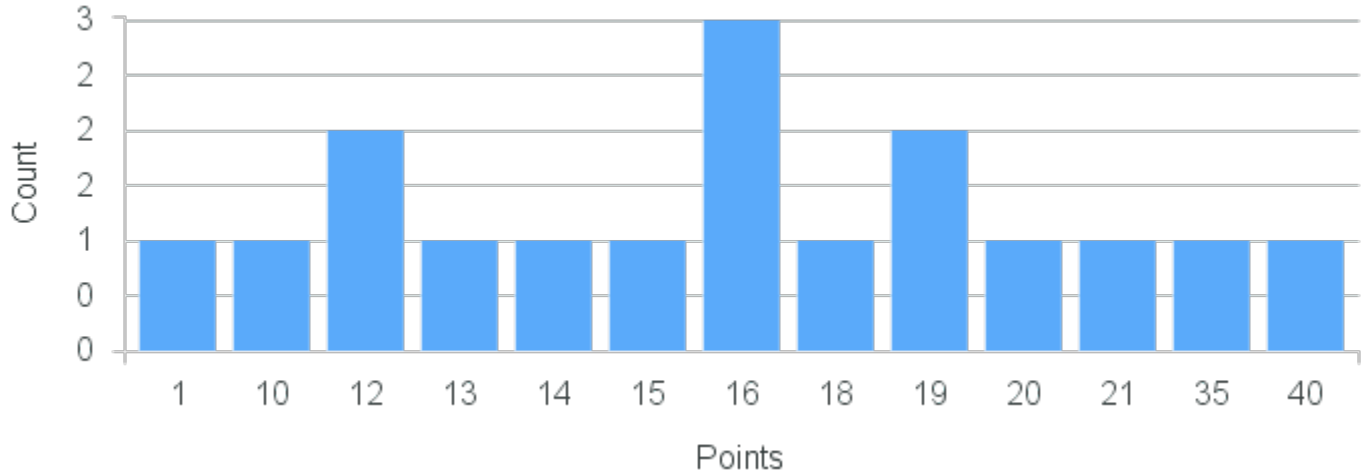

Course Point Distribution for Fall 2020

CRN: 12475

Course ID: CP274 Cross List:
3311

Limit: 12

Software Design

Demand: 17

Waitlisted: 5

Department: Mathematics &
Computer Science

Min Points: 14

Term	Block(s)	CRN	Course ID	See Also	Course Limit	Course Demand	Count	Points
Fall 2020	3	12475	CP274 3311		12	17	1	40
Fall 2020	3	12475	CP274 3311		12	17	1	35
Fall 2020	3	12475	CP274 3311		12	17	1	21
Fall 2020	3	12475	CP274 3311		12	17	1	20
Fall 2020	3	12475	CP274 3311		12	17	2	19
Fall 2020	3	12475	CP274 3311		12	17	1	18
Fall 2020	3	12475	CP274 3311		12	17	3	16
Fall 2020	3	12475	CP274 3311		12	17	1	15
Fall 2020	3	12475	CP274 3311		12	17	1	14
Fall 2020	3	12475	CP274 3311		12	17	1	13
Fall 2020	3	12475	CP274 3311		12	17	2	12
Fall 2020	3	12475	CP274 3311		12	17	1	10
Fall 2020	3	12475	CP274 3311		12	17	1	1