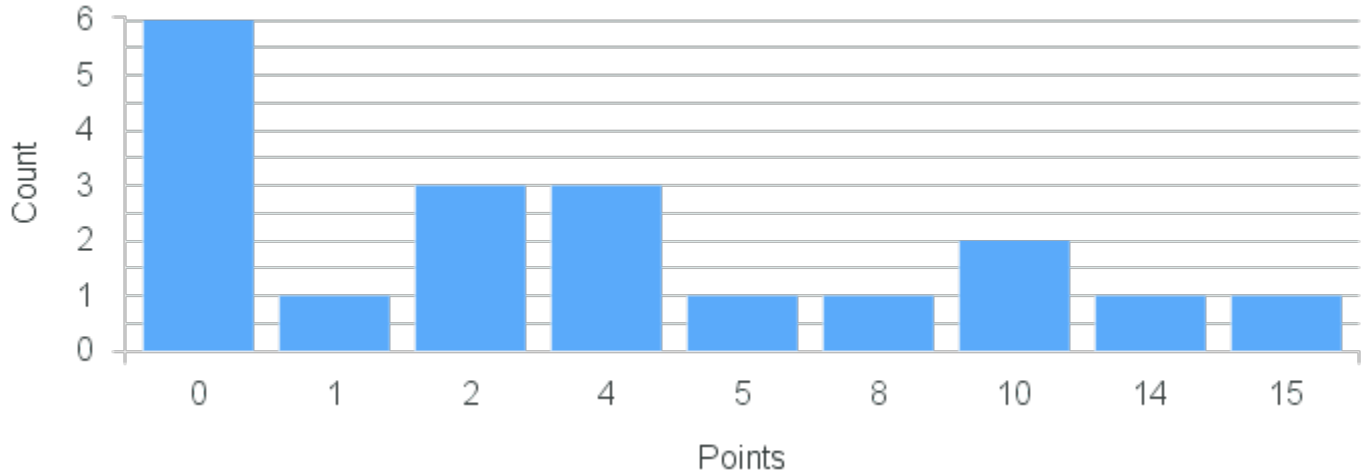

Course Point Distribution for Fall 2020

CRN: 12845

Course ID: AH245 Cross List:
4411

Limit: 25

American Contemporary Art: 1945-1990

Demand: 19

Waitlisted: 0

Department: Art

Term	Block(s)	CRN	Course ID	See Also	Course Limit	Course Demand	Count	Points
Fall 2020	4	12845	AH245 4411		25	19	1	15
Fall 2020	4	12845	AH245 4411		25	19	1	14
Fall 2020	4	12845	AH245 4411		25	19	2	10
Fall 2020	4	12845	AH245 4411		25	19	1	8
Fall 2020	4	12845	AH245 4411		25	19	1	5
Fall 2020	4	12845	AH245 4411		25	19	3	4
Fall 2020	4	12845	AH245 4411		25	19	3	2
Fall 2020	4	12845	AH245 4411		25	19	1	1
Fall 2020	4	12845	AH245 4411		25	19	6	0