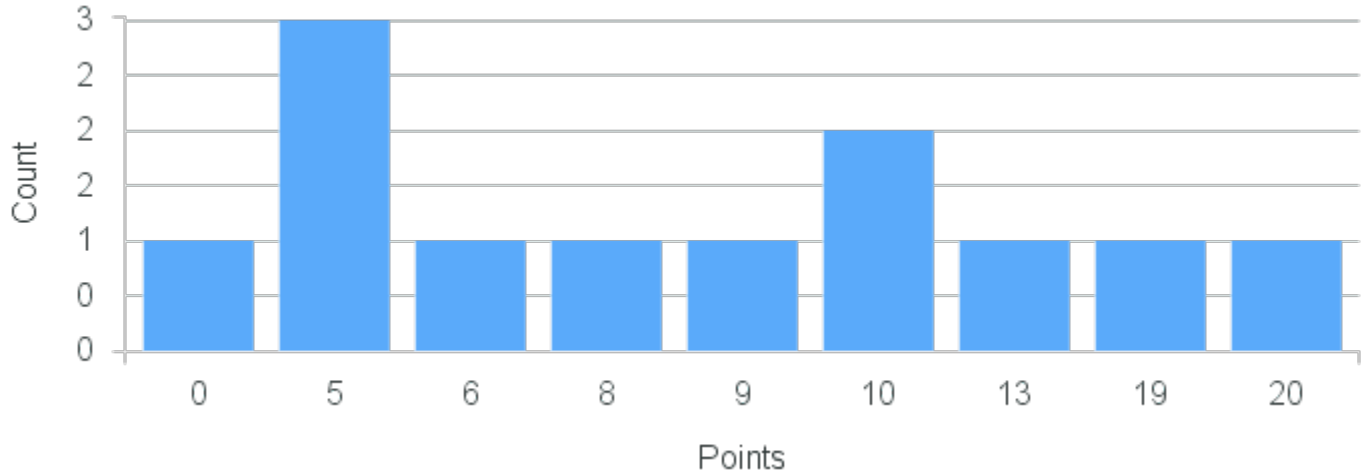

# Course Point Distribution for Fall 2020

CRN: 12633

Course ID: PS200 Cross List:  
3311

Limit: 25

United States Politics and Government

Demand: 12

Waitlisted: 0

Department: Political Science