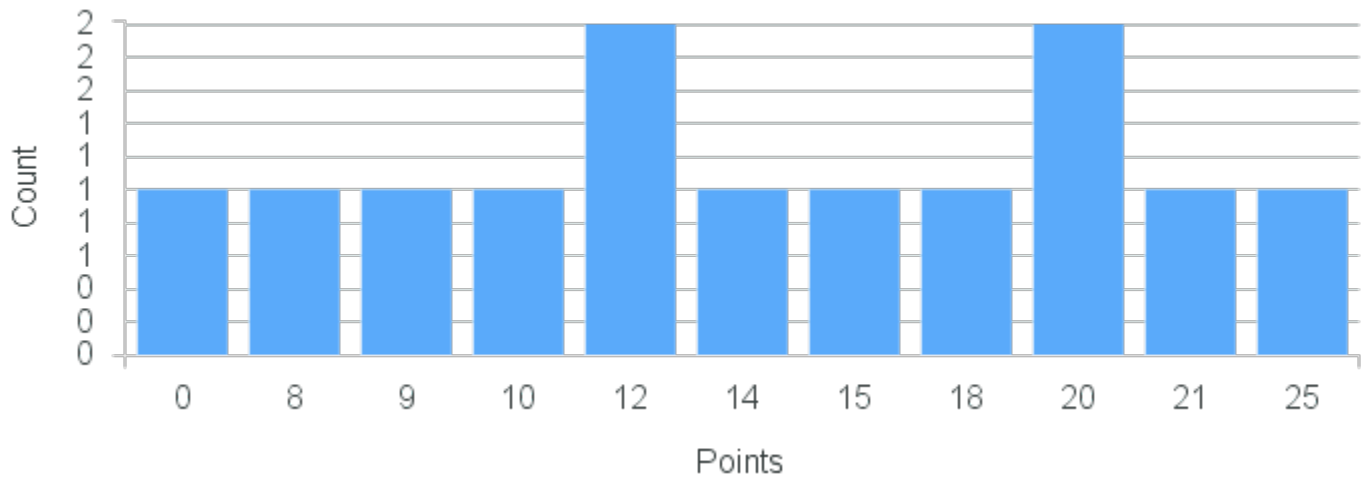

Course Point Distribution for Fall 2020

CRN: 12832

Course ID: AS221 Cross List:
4411

Limit: 12

Topics in Photography:

Demand: 13

Waitlisted: 1

Department: Art

Min Points: 8

Term	Block(s)	CRN	Course ID	See Also	Course Limit	Course Demand	Count	Points
Fall 2020	4	12832	AS221 4411		12	13	1	25
Fall 2020	4	12832	AS221 4411		12	13	1	21
Fall 2020	4	12832	AS221 4411		12	13	2	20
Fall 2020	4	12832	AS221 4411		12	13	1	18
Fall 2020	4	12832	AS221 4411		12	13	1	15
Fall 2020	4	12832	AS221 4411		12	13	1	14
Fall 2020	4	12832	AS221 4411		12	13	2	12
Fall 2020	4	12832	AS221 4411		12	13	1	10
Fall 2020	4	12832	AS221 4411		12	13	1	9
Fall 2020	4	12832	AS221 4411		12	13	1	8
Fall 2020	4	12832	AS221 4411		12	13	1	0