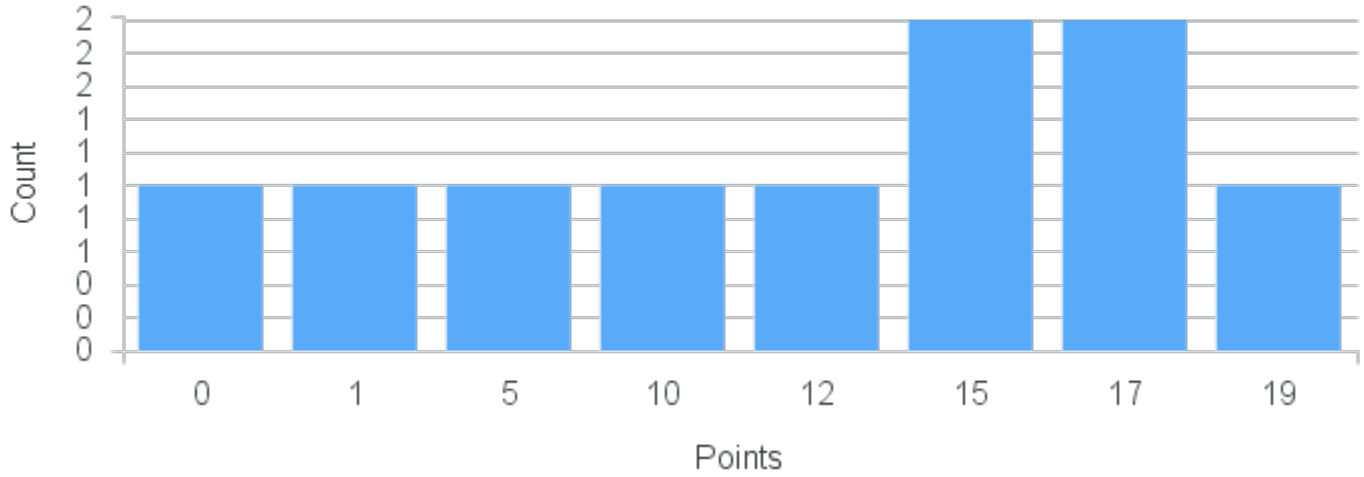

# Course Point Distribution for Fall 2020

CRN: 12331

Course ID: IT103 3311  
Cross List:  
3311

Limit: 18

Elementary Italian I

Demand: 10

Waitlisted: 0

Department: Romance  
Languages