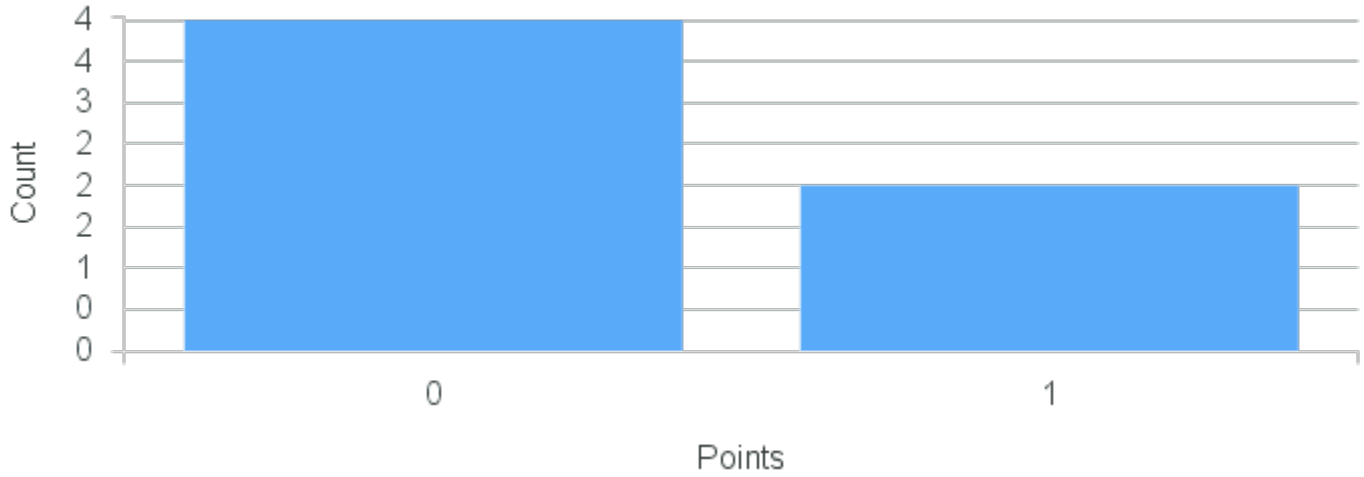

Course Point Distribution for Fall 2020

CRN: 12561

Course ID: SP103 Cross List:
1412

Limit: 25

Review of Elementary Spanish

Demand: 6

Waitlisted: 0

Department: Romance
Languages

Term	Block(s)	CRN	Course ID	See Also	Course Limit	Course Demand	Count	Points
Fall 2020	1-4	12561	SP103 1412		25	6	2	1
Fall 2020	1-4	12561	SP103 1412		25	6	4	0