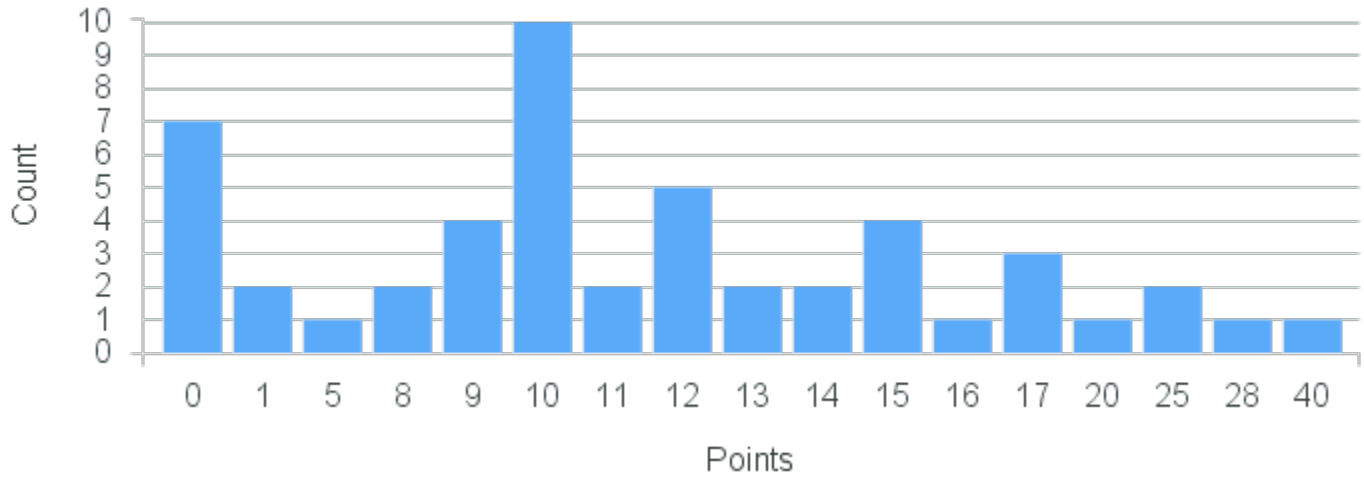

Course Point Distribution for Fall 2020

CRN: 12372

Course ID: EV272 Cross List: PS272 1111
1111

Limit: 25

Cities, Sustainability and Environmental Justice

Demand: 50

Waitlisted: 25

Department: Environmental
Science

Min Points: 10

Term	Block(s)	CRN	Course ID	See Also	Course Limit	Course Demand	Count	Points
Fall 2020	1	12372	EV272 1111	PS272 1111	25	50	1	40
Fall 2020	1	12372	EV272 1111	PS272 1111	25	50	1	28
Fall 2020	1	12372	EV272 1111	PS272 1111	25	50	2	25
Fall 2020	1	12372	EV272 1111	PS272 1111	25	50	1	20
Fall 2020	1	12372	EV272 1111	PS272 1111	25	50	3	17
Fall 2020	1	12372	EV272 1111	PS272 1111	25	50	1	16
Fall 2020	1	12372	EV272 1111	PS272 1111	25	50	4	15
Fall 2020	1	12372	EV272 1111	PS272 1111	25	50	2	14
Fall 2020	1	12372	EV272 1111	PS272 1111	25	50	2	13
Fall 2020	1	12372	EV272 1111	PS272 1111	25	50	5	12
Fall 2020	1	12372	EV272 1111	PS272 1111	25	50	2	11
Fall 2020	1	12372	EV272 1111	PS272 1111	25	50	10	10
Fall 2020	1	12372	EV272 1111	PS272 1111	25	50	4	9