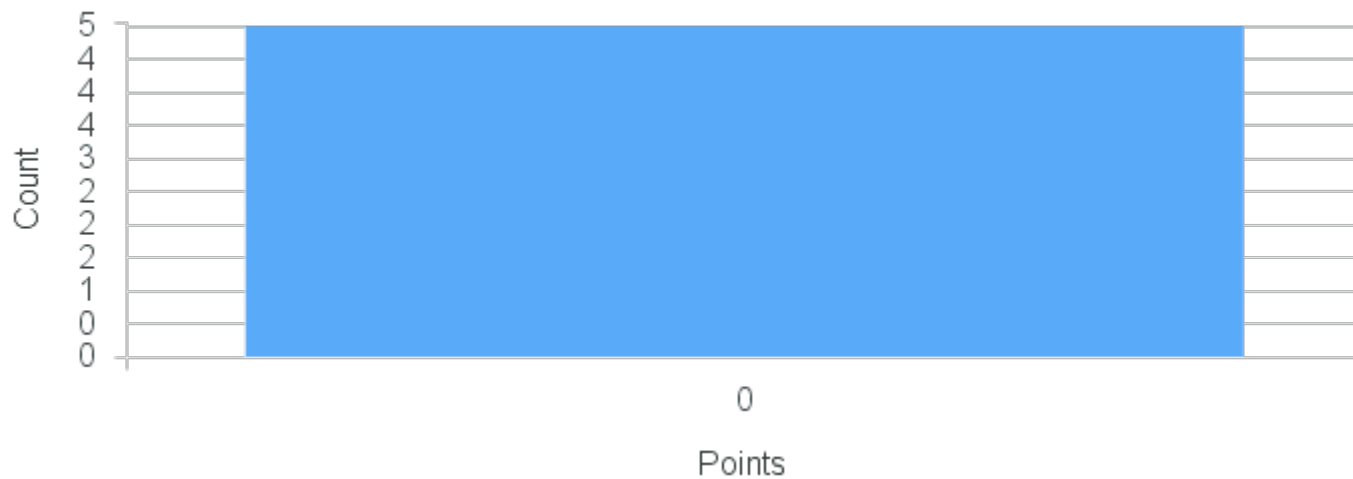

# Course Point Distribution for Fall 2020

CRN: 12451

Course ID: CH490 Cross List:  
1413

Limit: 25

Senior Seminar

Demand: 5

Waitlisted: 0

Department: Chemistry &  
Biochemistry