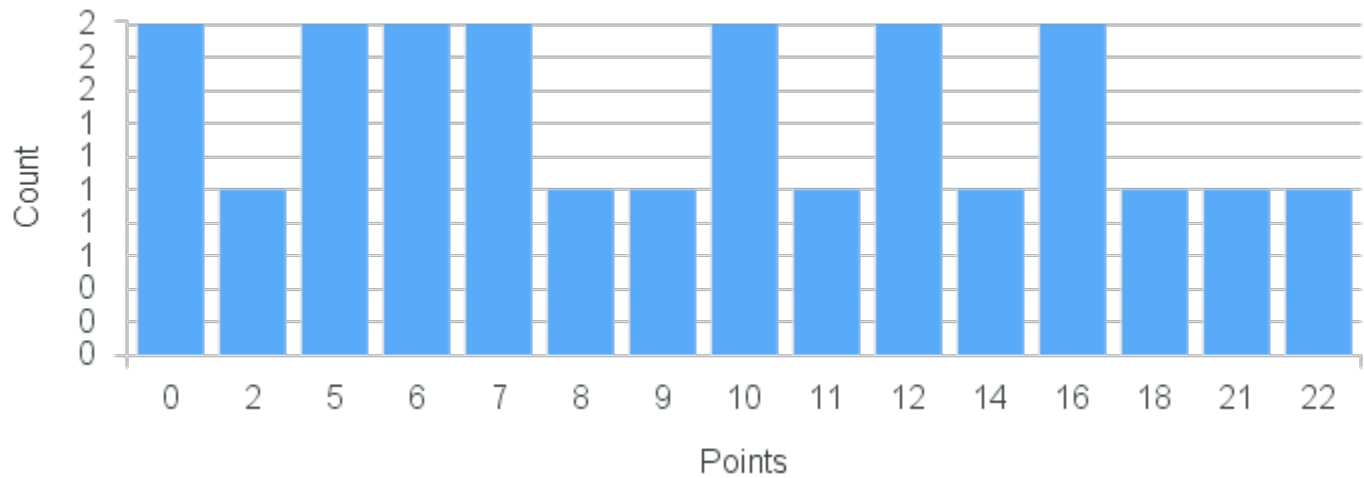

Course Point Distribution for Fall 2020

CRN: 12545

Course ID: SW220
Cross List:
2211

Limit: 12

Environmental Justice in the SW

Demand: 22

Waitlisted: 10

Department: Southwest Studies

Min Points: 9

Term	Block(s)	CRN	Course ID	See Also	Course Limit	Course Demand	Count	Points
Fall 2020	2	12545	SW220 2211		12	22	1	22
Fall 2020	2	12545	SW220 2211		12	22	1	21
Fall 2020	2	12545	SW220 2211		12	22	1	18
Fall 2020	2	12545	SW220 2211		12	22	2	16
Fall 2020	2	12545	SW220 2211		12	22	1	14
Fall 2020	2	12545	SW220 2211		12	22	2	12
Fall 2020	2	12545	SW220 2211		12	22	1	11
Fall 2020	2	12545	SW220 2211		12	22	2	10
Fall 2020	2	12545	SW220 2211		12	22	1	9
Fall 2020	2	12545	SW220 2211		12	22	1	8
Fall 2020	2	12545	SW220 2211		12	22	2	7
Fall 2020	2	12545	SW220 2211		12	22	2	6
Fall 2020	2	12545	SW220 2211		12	22	2	5
Fall 2020	2	12545	SW220 2211		12	22	1	2