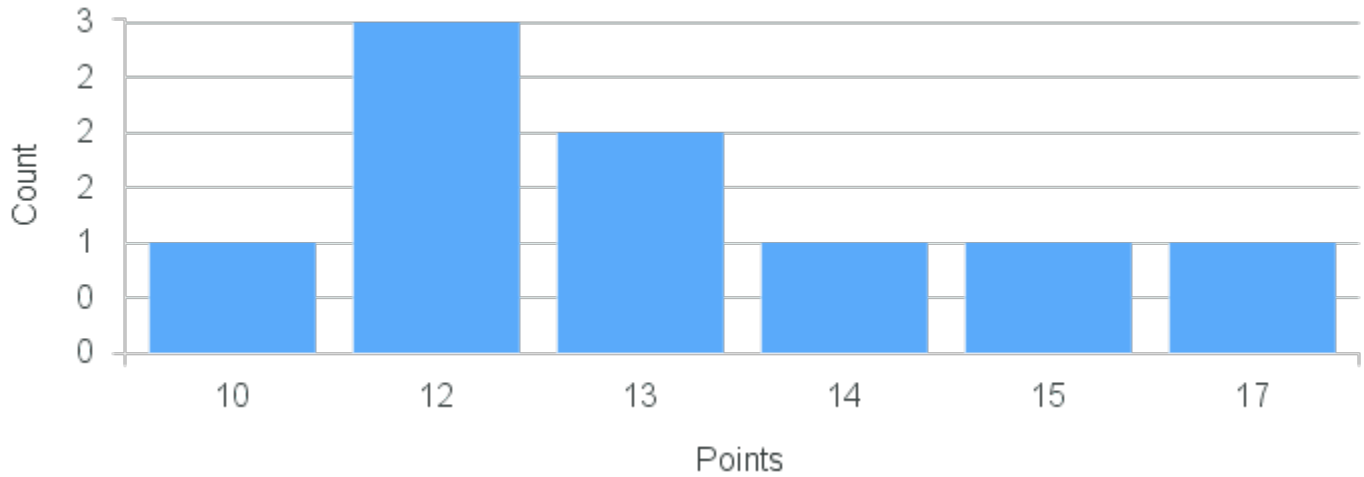

# Course Point Distribution for Fall 2020

CRN: 12062

Course ID: BE106 Cross List:  
3311

Limit: 24

Biology of Animals

Demand: 9

Waitlisted: 0

Department: Organismal Biology  
& Ecology