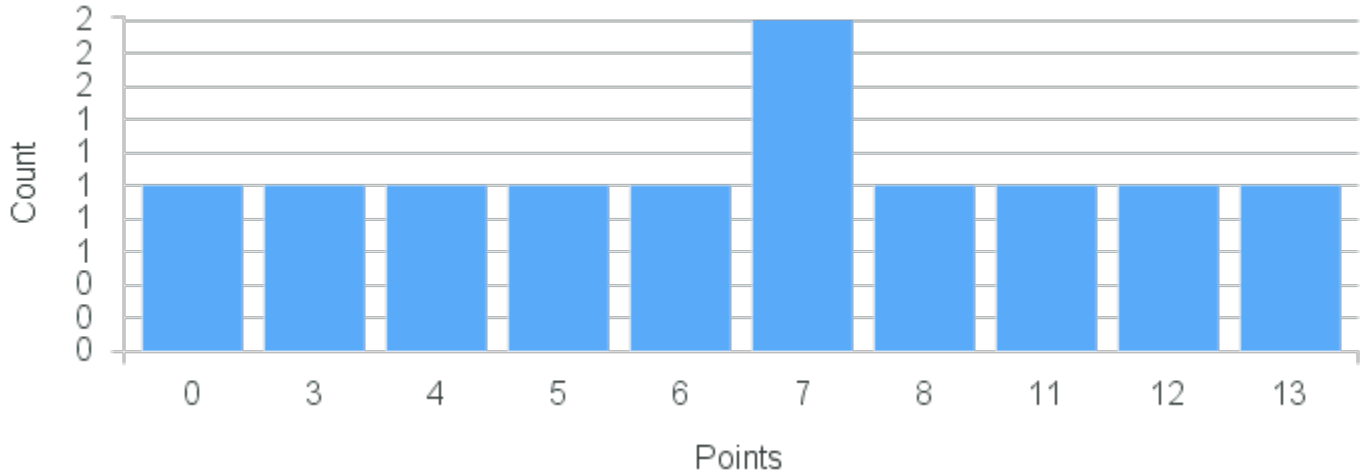

# Course Point Distribution for Fall 2020

CRN: 12409

Course ID: ED101 Cross List:  
4411

Limit: 25

Introduction to K-12 Classroom Culture

Demand: 11

Waitlisted: 0

Department: Education