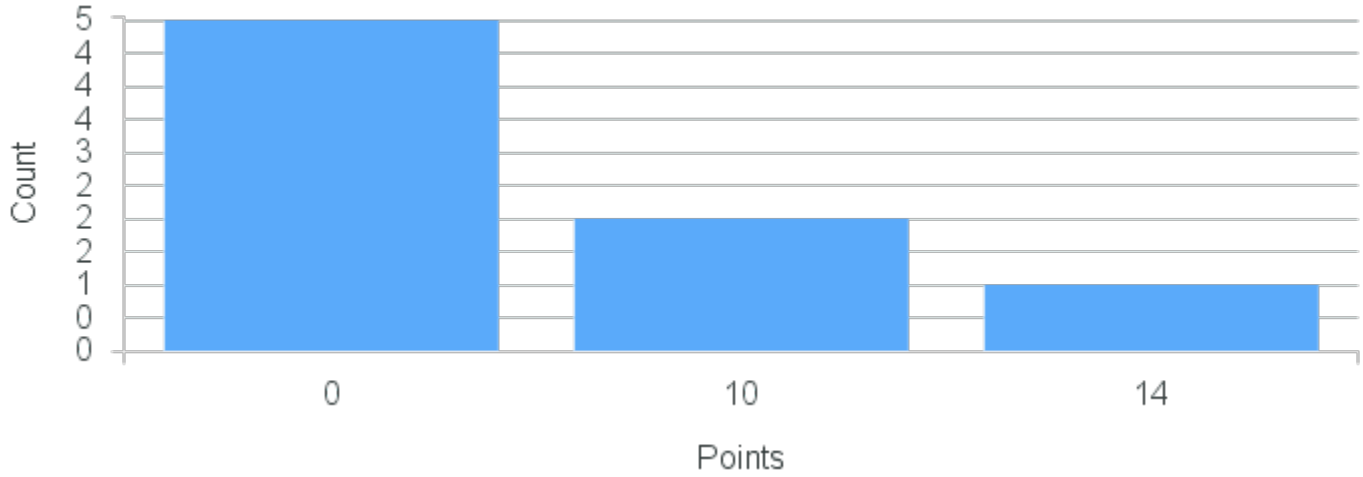

# Course Point Distribution for Fall 2020

CRN: 12512

Course ID: EV221 Cross List:  
4411

Limit: 25

Environmental Inquiry

Demand: 8

Waitlisted: 0

Department: Environmental  
Science