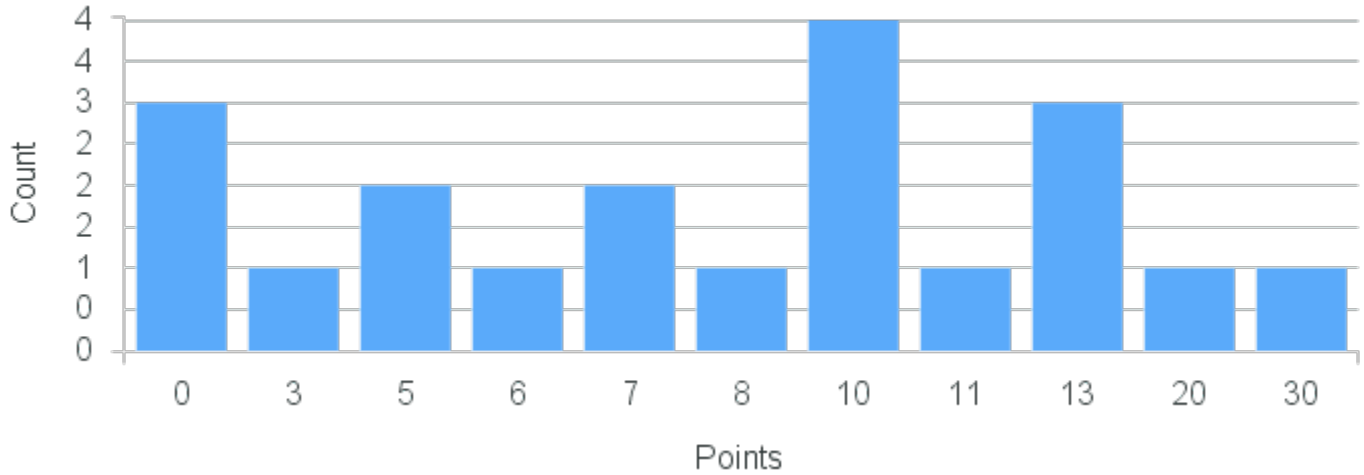

# Course Point Distribution for Fall 2020

CRN: 12471

Course ID: MA204 Cross List:  
4411

Limit: 25

Calculus 3

Demand: 20

Waitlisted: 0

Department: Mathematics &  
Computer Science