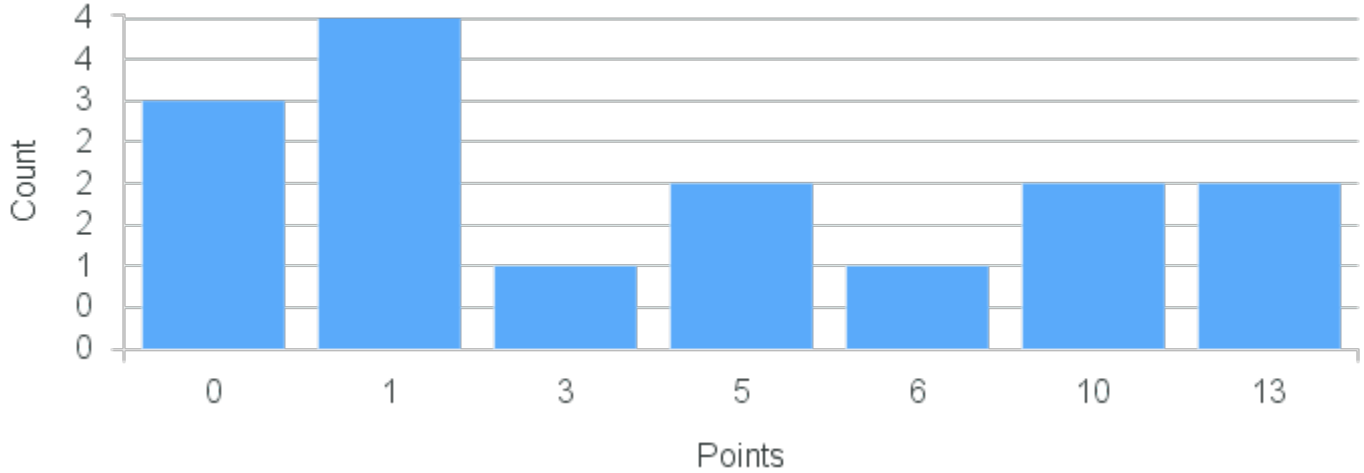

# Course Point Distribution for Fall 2020

CRN: 12309

Course ID: PH229 Cross List:  
2211

Limit: 25

Philosophy of Language

Demand: 15

Waitlisted: 0

Department: Philosophy