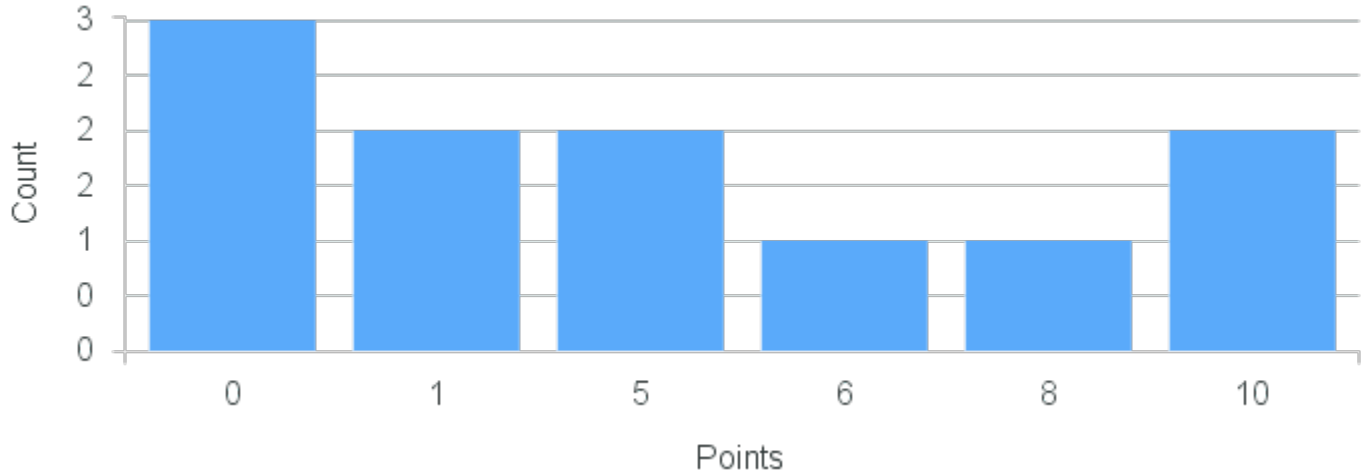

# Course Point Distribution for Fall 2020

CRN: 12371

Course ID: PH342 Cross List:  
2211

Limit: 18

Critical Theory

Demand: 11

Waitlisted: 0

Department: Philosophy