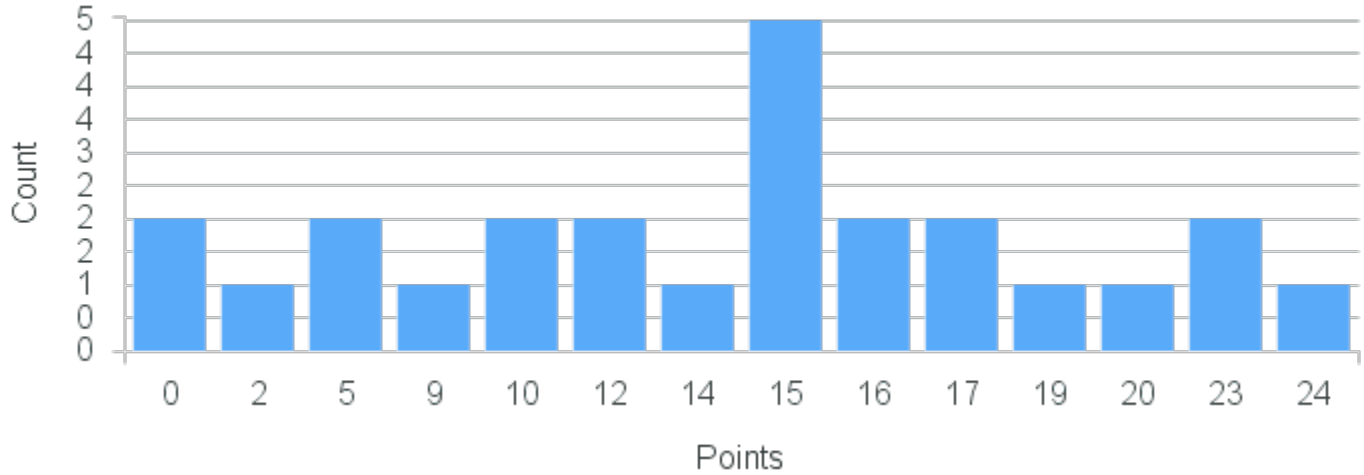

# Course Point Distribution for Fall 2020

CRN: 12456

Course ID: MA117 Cross List:  
3311

Limit: 25

Probability & Statistics

Demand: 25

Waitlisted: 0

Department: Mathematics &  
Computer Science