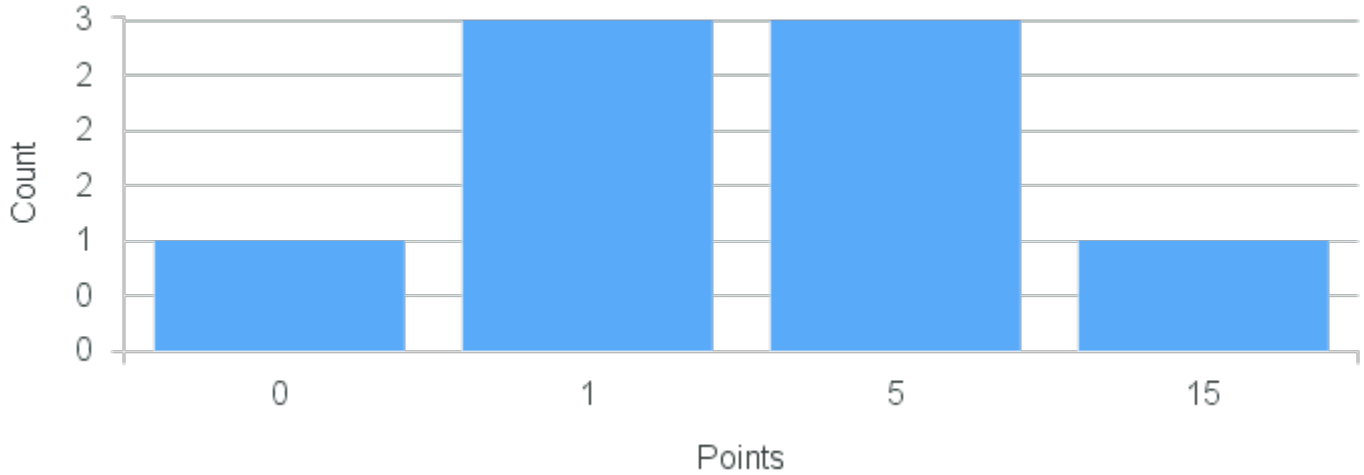

# Course Point Distribution for Fall 2020

CRN: 12620

Course ID: PH321 Cross List:  
3311

Limit: 18

Metaphysics

Demand: 8

Waitlisted: 0

Department: Philosophy