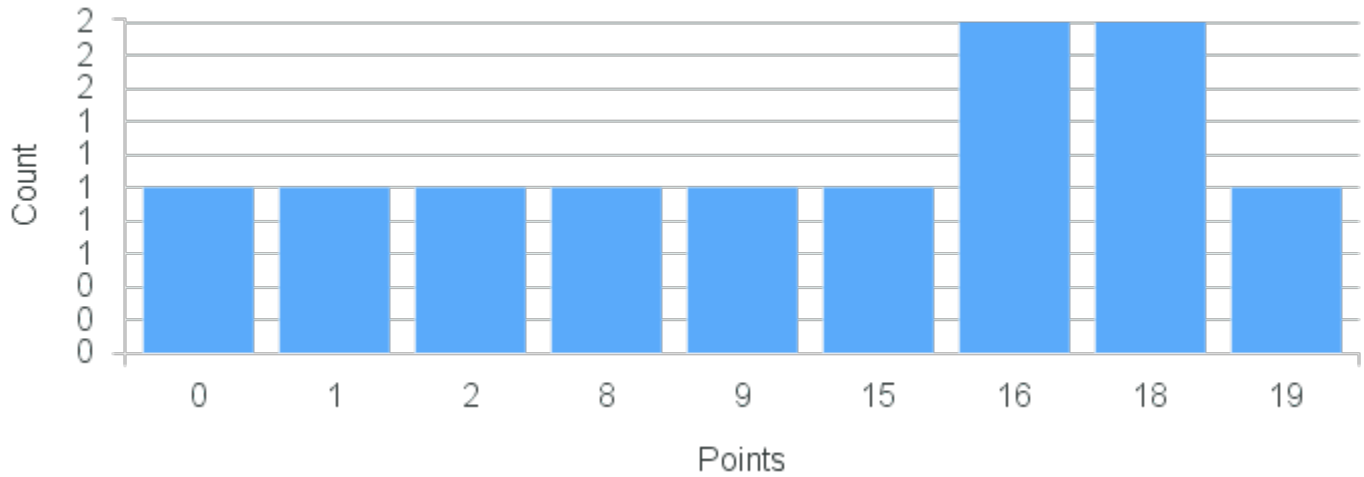

# Course Point Distribution for Fall 2020

CRN: 12071

Course ID: BE208 Cross List: SW208 1111  
1111

Limit: 14

Ecology

Demand: 11

Waitlisted: 0

Department: Organismal Biology  
& Ecology