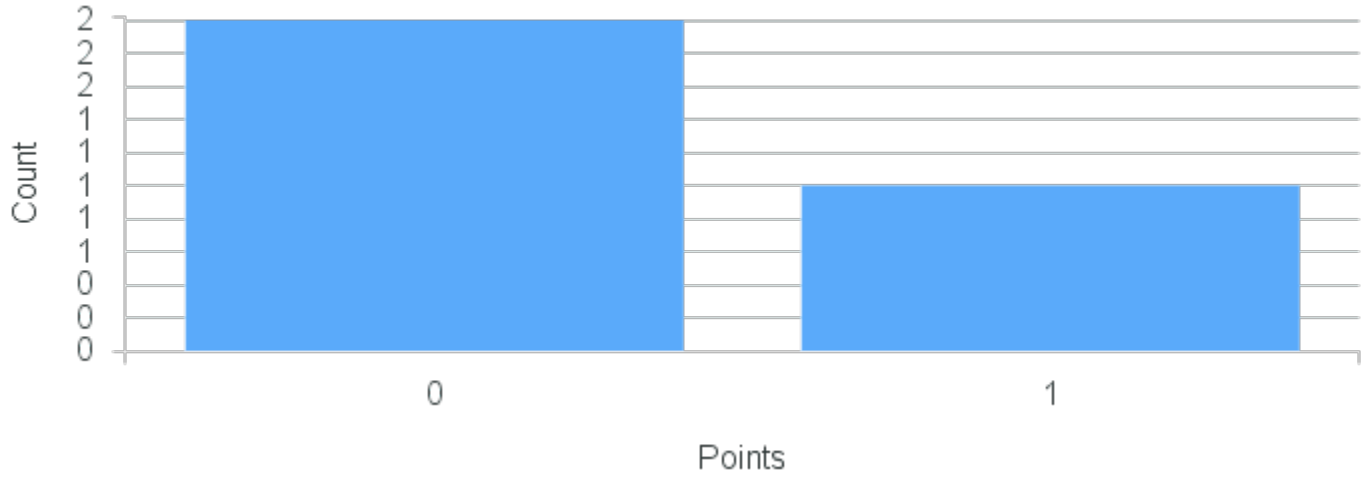

Course Point Distribution for Fall 2020

CRN: 12144

Course ID: PA250 Cross List: RM200 2211
2211

Limit: 25

Topics in Asian Literature & Culture: After Area Transpacific Critique

Demand: 3

Waitlisted: 0

Department: Non-Departmental
Studies

Term	Block(s)	CRN	Course ID	See Also	Course Limit	Course Demand	Count	Points
Fall 2020	2	12144	PA250 2211	RM200 2211	25	3	1	1
Fall 2020	2	12144	PA250 2211	RM200 2211	25	3	2	0