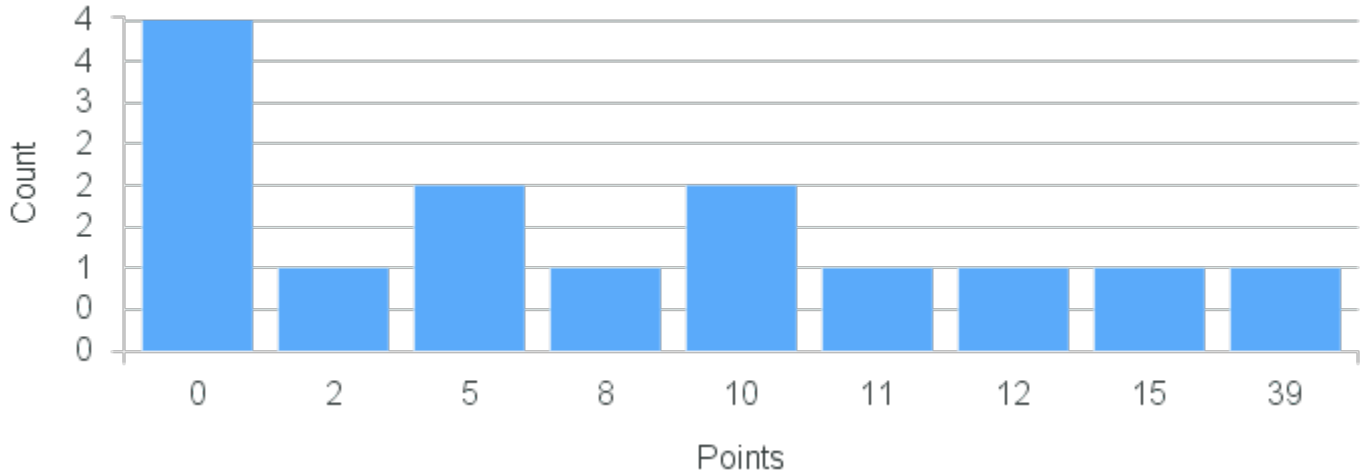

# Course Point Distribution for Fall 2020

CRN: 12854

Course ID: PS220 Cross List:  
3311

Limit: 25

Socrates

Demand: 14

Waitlisted: 0

Department: Political Science