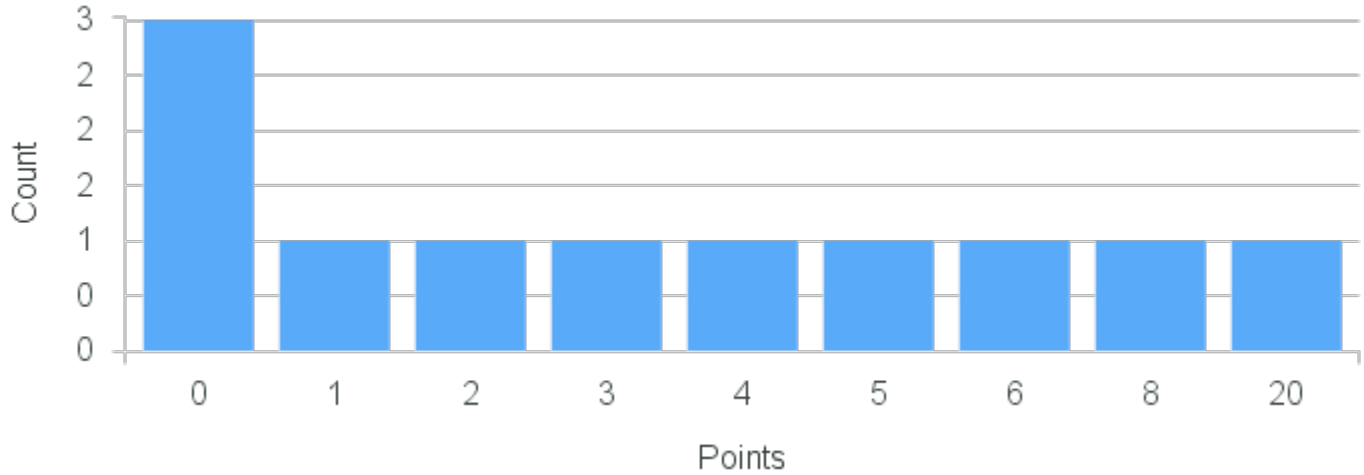

# Course Point Distribution for Fall 2020

CRN: 12242

Course ID: HY399 Cross List:  
1111

Limit: 15

Junior Seminar: Studying History

Demand: 11

Waitlisted: 0

Department: History