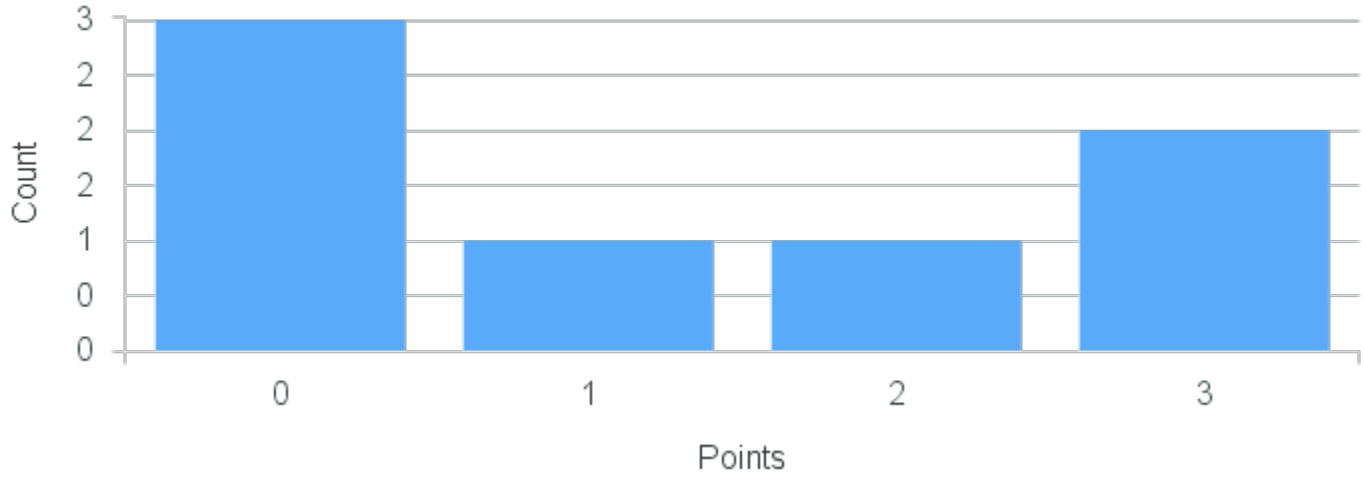

# Course Point Distribution for Fall 2020

CRN: 12866

Course ID: SP305 Cross List:  
4411

Limit: 18

Cultural Context and Written Expression

Demand: 7

Waitlisted: 0

Department: Romance  
Languages