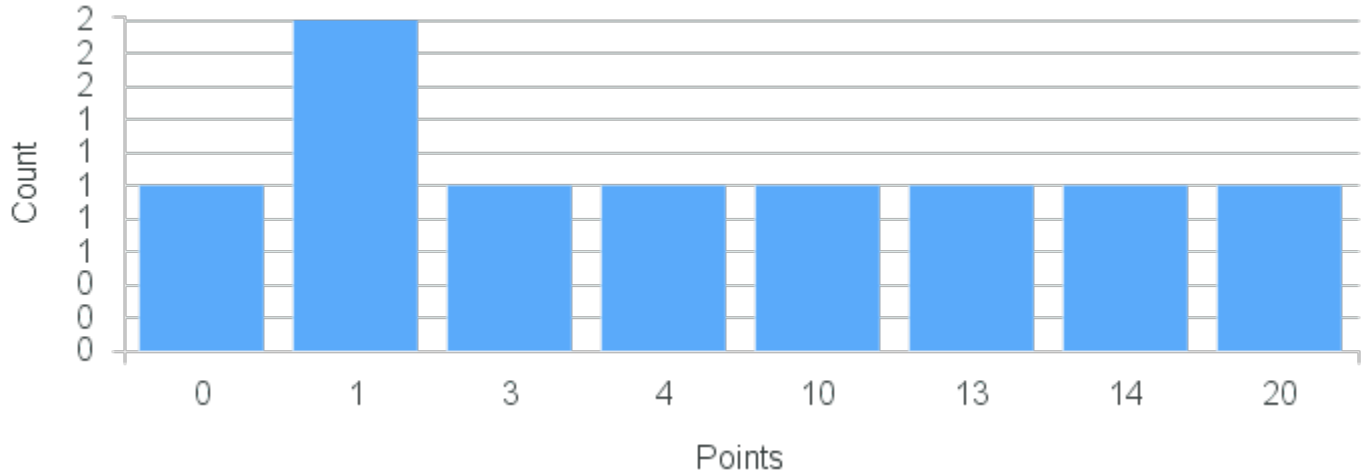

# Course Point Distribution for Fall 2020

CRN: 12640

Course ID: PS371 Cross List:  
4411

Limit: 25

Political Thought from Kant to Nietzsche

Demand: 9

Waitlisted: 0

Department: Political Science