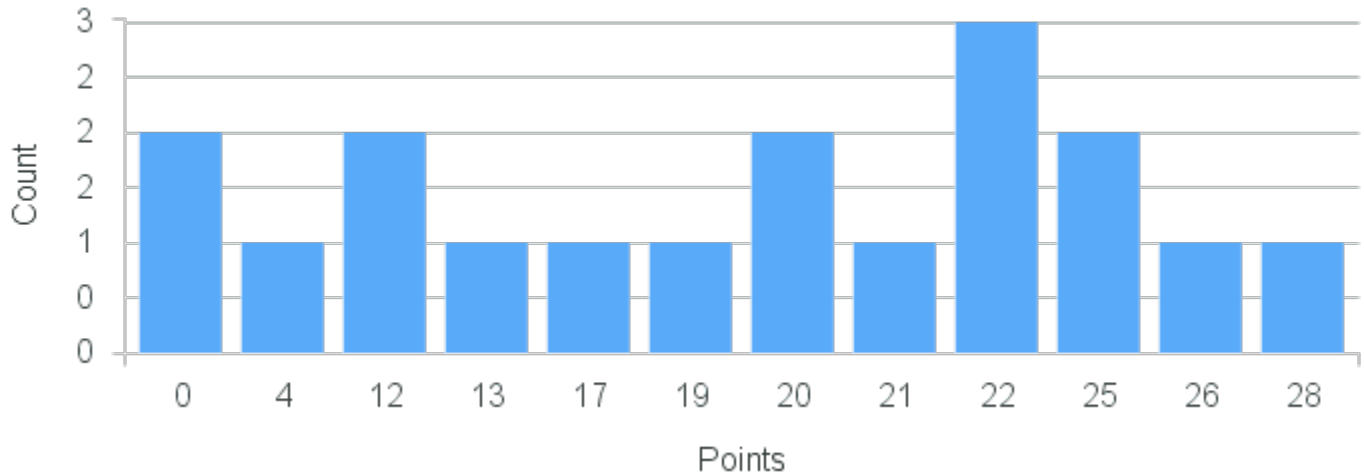

Course Point Distribution for Fall 2020

CRN: 12821

Course ID: AS103 Cross List:
4411

Limit: 16

Art Studio Foundations: Drawing

Demand: 18

Waitlisted: 2

Department: Art

Min Points: 4

Term	Block(s)	CRN	Course ID	See Also	Course Limit	Course Demand	Count	Points
Fall 2020	4	12821	AS103 4411		16	18	1	28
Fall 2020	4	12821	AS103 4411		16	18	1	26
Fall 2020	4	12821	AS103 4411		16	18	2	25
Fall 2020	4	12821	AS103 4411		16	18	3	22
Fall 2020	4	12821	AS103 4411		16	18	1	21
Fall 2020	4	12821	AS103 4411		16	18	2	20
Fall 2020	4	12821	AS103 4411		16	18	1	19
Fall 2020	4	12821	AS103 4411		16	18	1	17
Fall 2020	4	12821	AS103 4411		16	18	1	13
Fall 2020	4	12821	AS103 4411		16	18	2	12
Fall 2020	4	12821	AS103 4411		16	18	1	4
Fall 2020	4	12821	AS103 4411		16	18	2	0