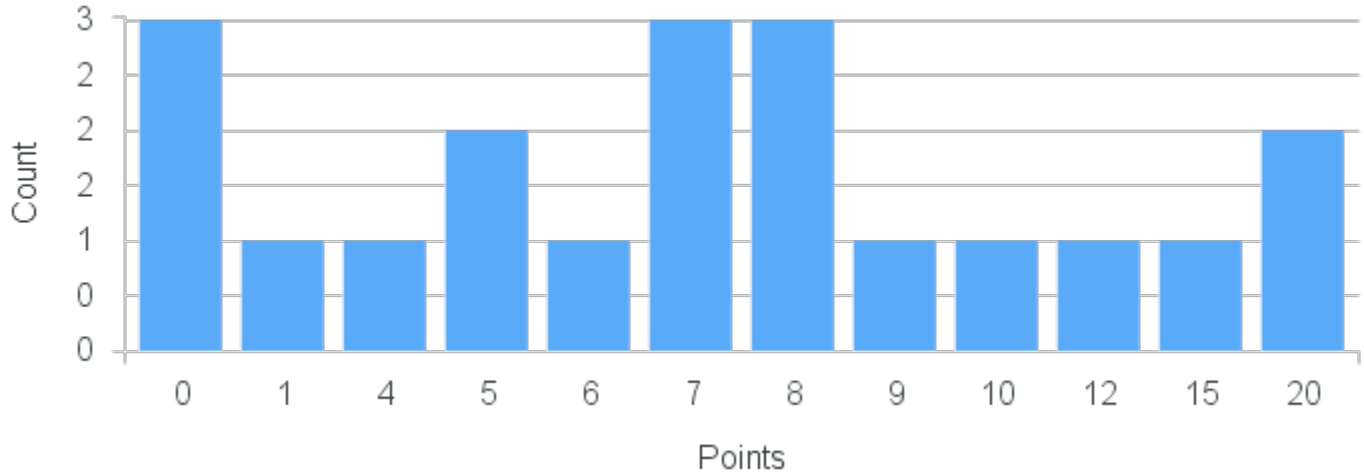

# Course Point Distribution for Fall 2020

CRN: 12360

Course ID: MA129 Cross List:  
1111

Limit: 25

Calculus 2

Demand: 20

Waitlisted: 0

Department: Mathematics &  
Computer Science