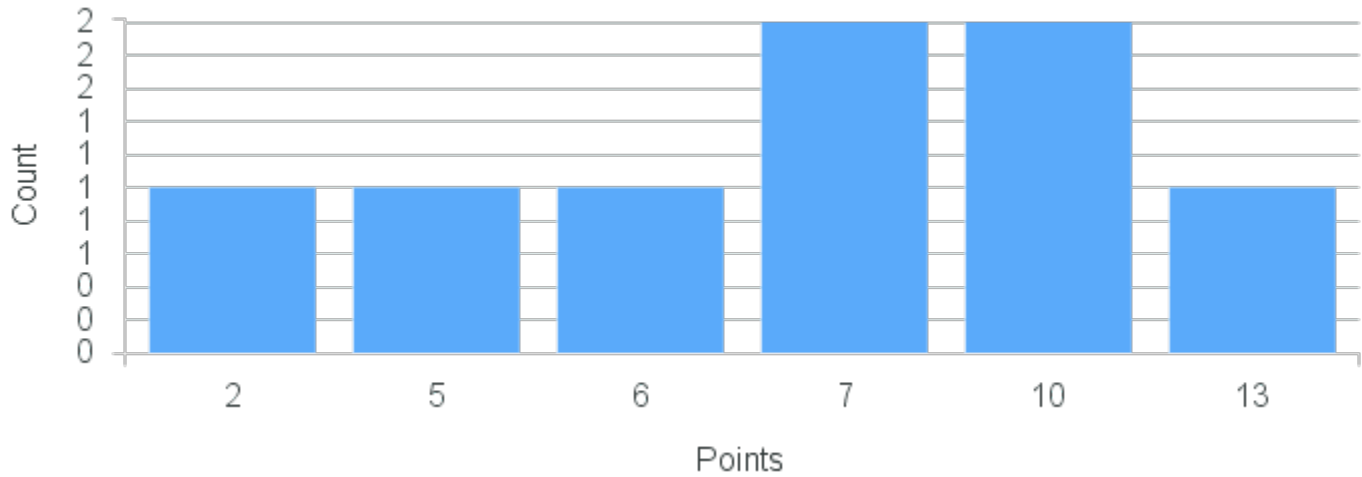

Course Point Distribution for Fall 2020

CRN: 12776

Course ID: GS233 Cross List:
3311

Limit: 16

Topics in Journalism: Politics, Ethics and Journalism

Demand: 8
Waitlisted: 0

Department: Non-Departmental
Studies

Term	Block(s)	CRN	Course ID	See Also	Course Limit	Course Demand	Count	Points
Fall 2020	3	12776	GS233 3311		16	8	1	13
Fall 2020	3	12776	GS233 3311		16	8	2	10
Fall 2020	3	12776	GS233 3311		16	8	2	7
Fall 2020	3	12776	GS233 3311		16	8	1	6
Fall 2020	3	12776	GS233 3311		16	8	1	5
Fall 2020	3	12776	GS233 3311		16	8	1	2