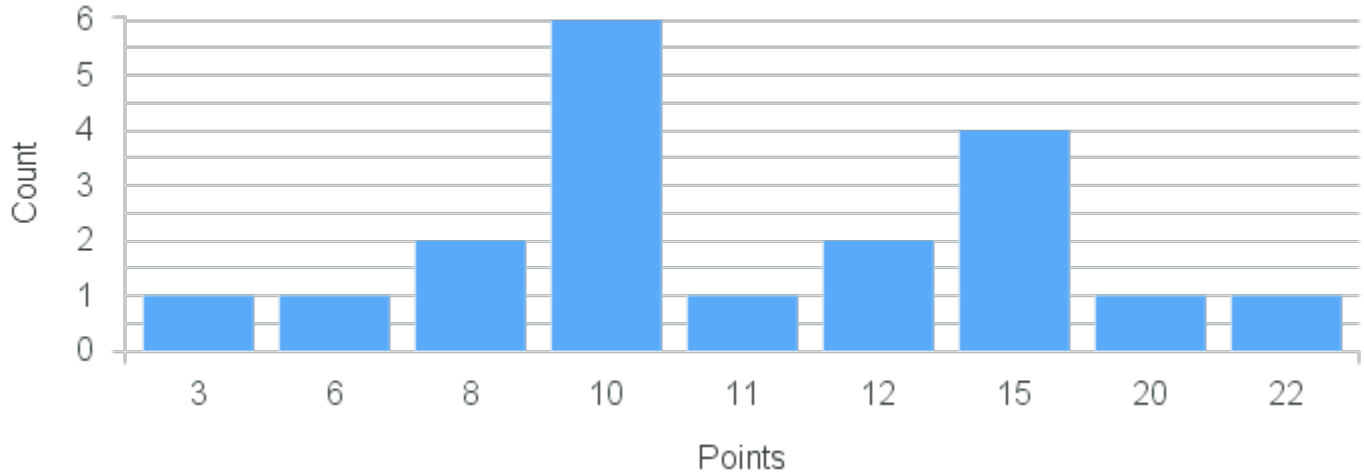

# Course Point Distribution for Fall 2020

CRN: 12356

Course ID: MA220 Cross List:  
1111

Limit: 25

Linear Algebra

Demand: 19

Waitlisted: 0

Department: Mathematics &  
Computer Science