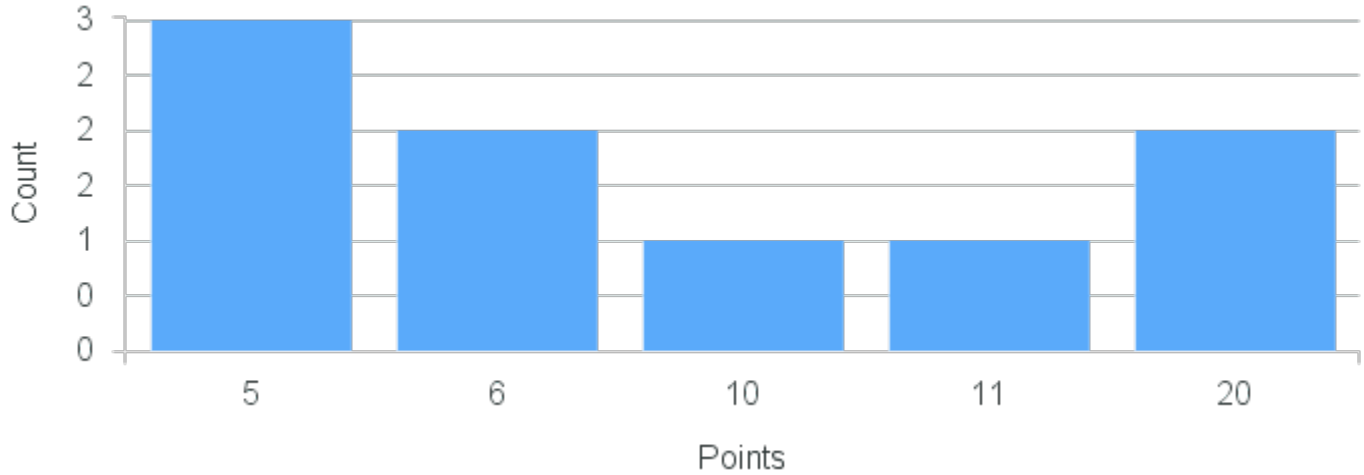

Course Point Distribution for Fall 2020

CRN: 12739

Course ID: RE207 Cross List: AN208 2221,PS203 2211,PA250 2211

Limit: 25

Politics, Religion and the Secular

Demand: 9

Waitlisted: 0

Department: Religion

Term	Block(s)	CRN	Course ID	See Also	Course Limit	Course Demand	Count	Points
Fall 2020	2	12739	RE207 2211	AN208 2221,PS203 2211,PA250 2221	25	9	2	20
Fall 2020	2	12739	RE207 2211	AN208 2221,PS203 2211,PA250 2221	25	9	1	11
Fall 2020	2	12739	RE207 2211	AN208 2221,PS203 2211,PA250 2221	25	9	1	10
Fall 2020	2	12739	RE207 2211	AN208 2221,PS203 2211,PA250 2221	25	9	2	6
Fall 2020	2	12739	RE207 2211	AN208 2221,PS203 2211,PA250 2221	25	9	3	5