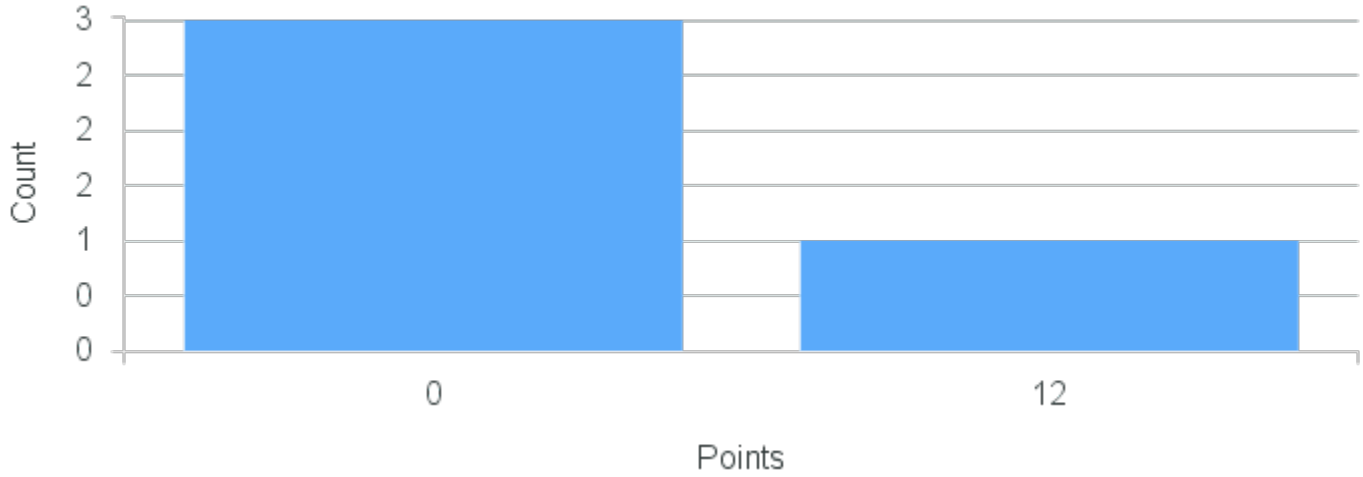

# Course Point Distribution for Fall 2020

CRN: 12048

Course ID: RU101 Cross List:  
3311

Limit: 18

Elementary Russian I

Demand: 4

Waitlisted: 0

Department: German, Russian &  
E Asian Lang