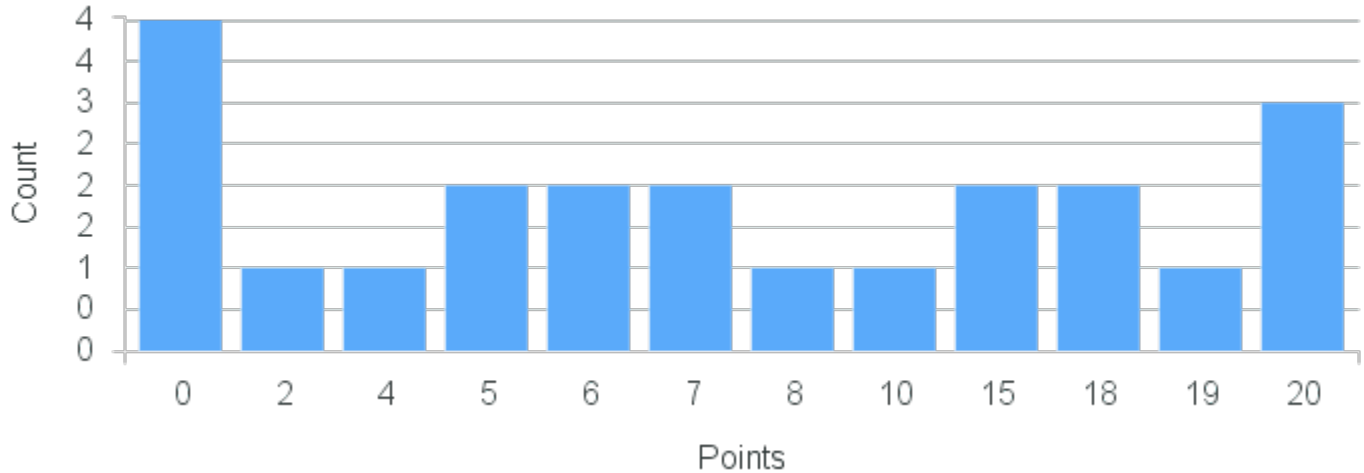

Course Point Distribution for Fall 2020

CRN: 12770

Course ID: MU227 Cross List:
4411

Limit: 25

Topics in Music: Music, the Supernatural, and Otherworldly Realms

Demand: 22

Waitlisted: 0

Department: Music

Term	Block(s)	CRN	Course ID	See Also	Course Limit	Course Demand	Count	Points
Fall 2020	4	12770	MU227 4411		25	22	3	20
Fall 2020	4	12770	MU227 4411		25	22	1	19
Fall 2020	4	12770	MU227 4411		25	22	2	18
Fall 2020	4	12770	MU227 4411		25	22	2	15
Fall 2020	4	12770	MU227 4411		25	22	1	10
Fall 2020	4	12770	MU227 4411		25	22	1	8
Fall 2020	4	12770	MU227 4411		25	22	2	7
Fall 2020	4	12770	MU227 4411		25	22	2	6
Fall 2020	4	12770	MU227 4411		25	22	2	5
Fall 2020	4	12770	MU227 4411		25	22	1	4
Fall 2020	4	12770	MU227 4411		25	22	1	2
Fall 2020	4	12770	MU227 4411		25	22	4	0