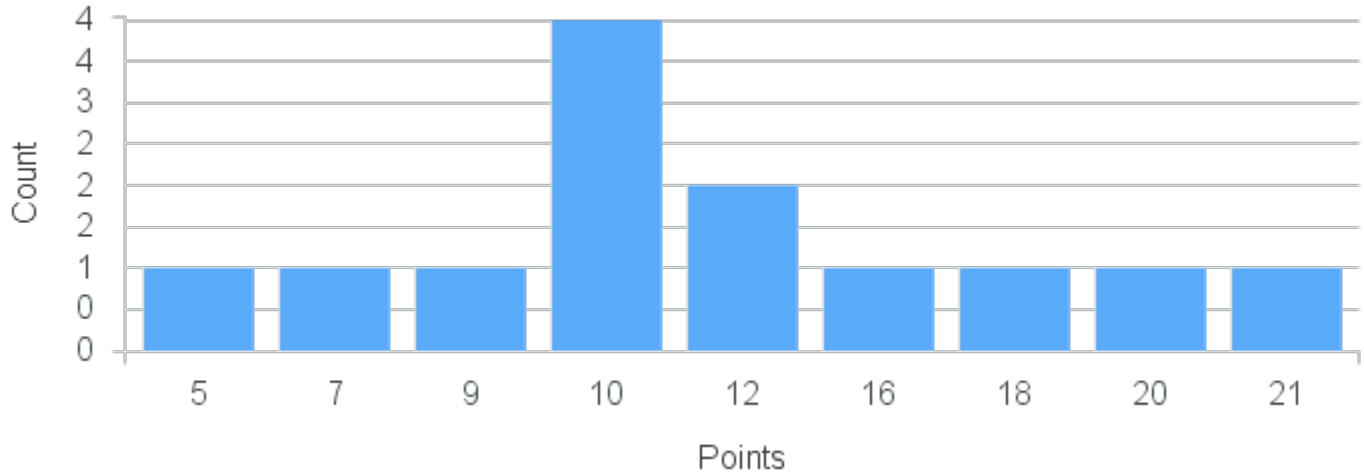

Course Point Distribution for Fall 2020

CRN: 12293

Course ID: EC329 Cross List:
1111

Limit: 25

Business Organization and Management

Demand: 13

Waitlisted: 0

Department: Economics &
Business

Term	Block(s)	CRN	Course ID	See Also	Course Limit	Course Demand	Count	Points
Fall 2020	1	12293	EC329 1111		25	13	1	21
Fall 2020	1	12293	EC329 1111		25	13	1	20
Fall 2020	1	12293	EC329 1111		25	13	1	18
Fall 2020	1	12293	EC329 1111		25	13	1	16
Fall 2020	1	12293	EC329 1111		25	13	2	12
Fall 2020	1	12293	EC329 1111		25	13	4	10
Fall 2020	1	12293	EC329 1111		25	13	1	9
Fall 2020	1	12293	EC329 1111		25	13	1	7
Fall 2020	1	12293	EC329 1111		25	13	1	5