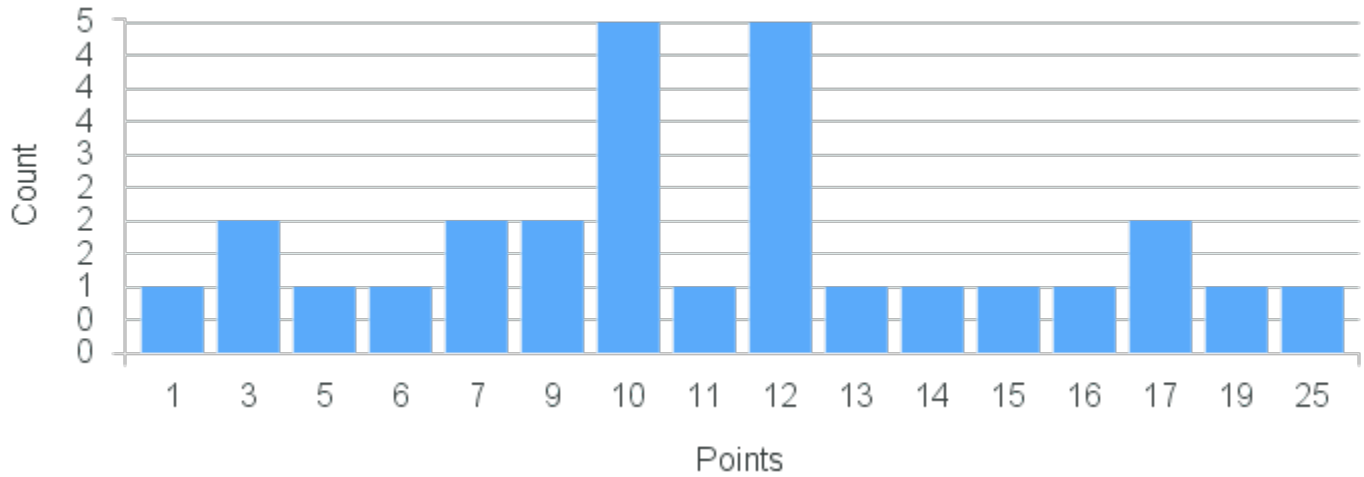

Course Point Distribution for Fall 2020

CRN: 12583

Course ID: MA204 Cross List:
1111

Limit: 25

Calculus 3

Demand: 28

Waitlisted: 3

Department: Mathematics &
Computer Science

Min Points: 5

Term	Block(s)	CRN	Course ID	See Also	Course Limit	Course Demand	Count	Points
Fall 2020	1	12583	MA204 1111		25	28	1	25
Fall 2020	1	12583	MA204 1111		25	28	1	19
Fall 2020	1	12583	MA204 1111		25	28	2	17
Fall 2020	1	12583	MA204 1111		25	28	1	16
Fall 2020	1	12583	MA204 1111		25	28	1	15
Fall 2020	1	12583	MA204 1111		25	28	1	14
Fall 2020	1	12583	MA204 1111		25	28	1	13
Fall 2020	1	12583	MA204 1111		25	28	5	12
Fall 2020	1	12583	MA204 1111		25	28	1	11
Fall 2020	1	12583	MA204 1111		25	28	5	10
Fall 2020	1	12583	MA204 1111		25	28	2	9
Fall 2020	1	12583	MA204 1111		25	28	2	7
Fall 2020	1	12583	MA204 1111		25	28	1	6