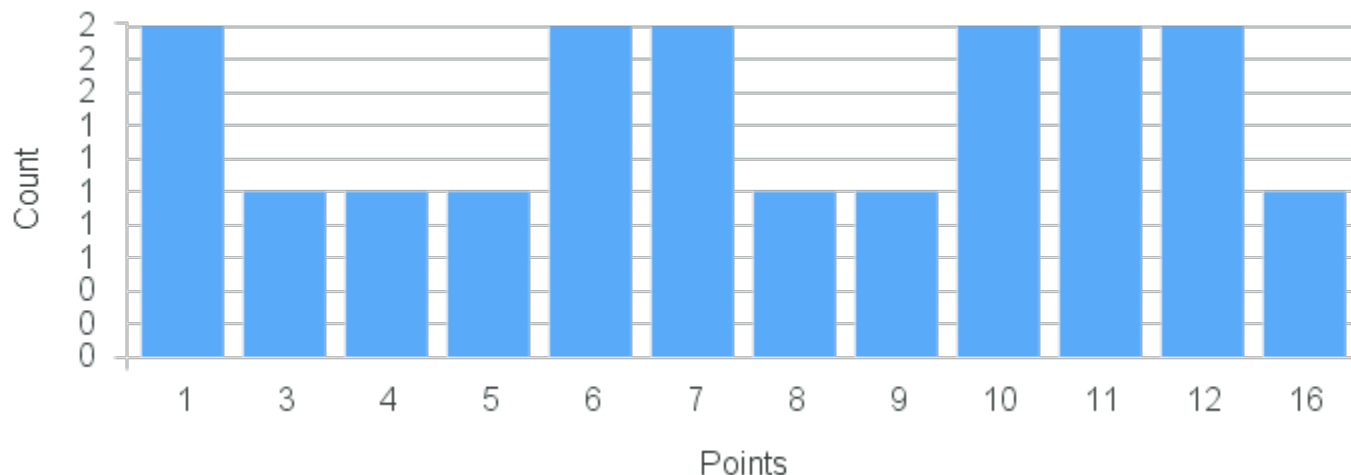

## Course Point Distribution for Fall 2020

CRN: 12795

Course ID: MB201 Cross List:  
3311

Limit: 24

Laboratory in Molecular and Cellular Biology and Genetics

Demand: 18

Waitlisted: 0

Department: Molecular Biology