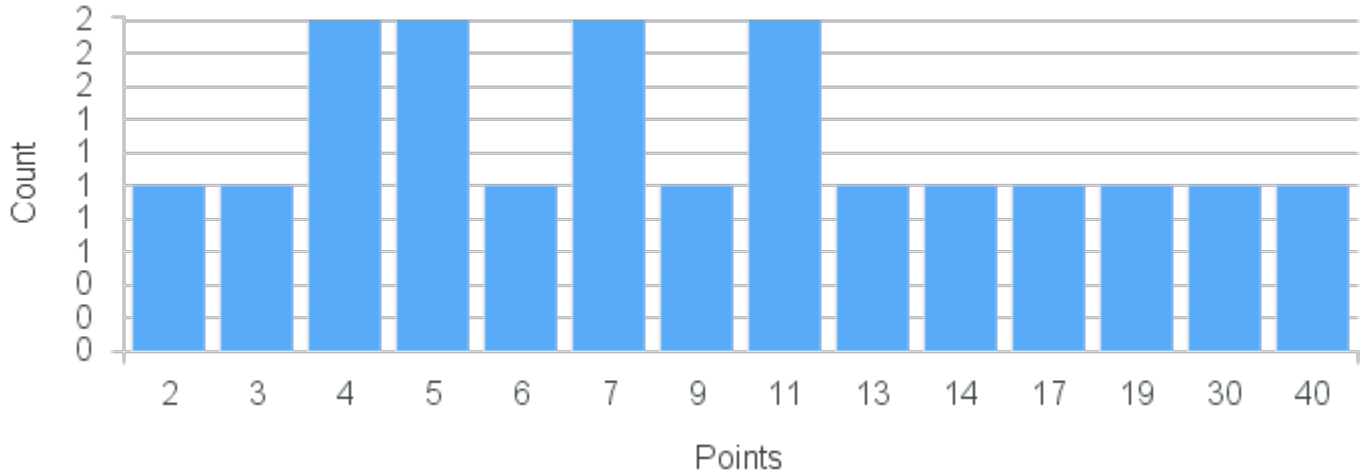

# Course Point Distribution for Fall 2020

CRN: 12036

Course ID: HK125 Cross List:  
3311

Limit: 25

Introduction to Human Nutrition

Demand: 18

Waitlisted: 0

Department: Human Biology and  
Kinesiology