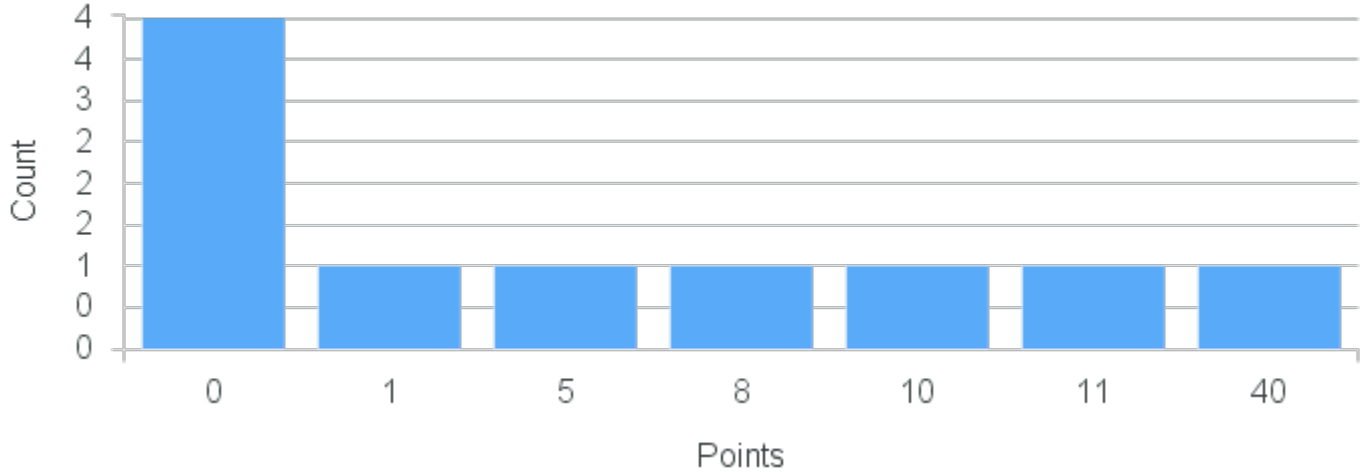

Course Point Distribution for Fall 2020

CRN: 12729

Course ID: PC132 Cross List:
1412

Limit: 12

Observational Astronomy for Amateurs

Demand: 10

Waitlisted: 0

Department: Physics

Term	Block(s)	CRN	Course ID	See Also	Course Limit	Course Demand	Count	Points
Fall 2020	1-4	12729	PC132 1412		12	10	1	40
Fall 2020	1-4	12729	PC132 1412		12	10	1	11
Fall 2020	1-4	12729	PC132 1412		12	10	1	10
Fall 2020	1-4	12729	PC132 1412		12	10	1	8
Fall 2020	1-4	12729	PC132 1412		12	10	1	5
Fall 2020	1-4	12729	PC132 1412		12	10	1	1
Fall 2020	1-4	12729	PC132 1412		12	10	4	0