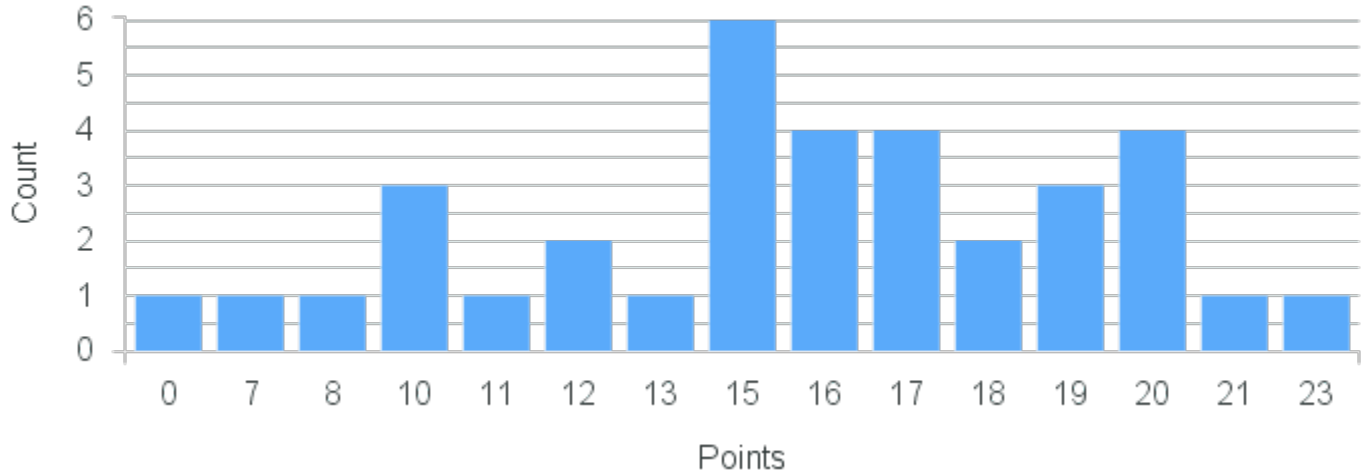

Course Point Distribution for Fall 2020

CRN: 12294

Course ID: EC301 Cross List:
2211

Limit: 25

Microeconomic Theory II

Demand: 35

Waitlisted: 10

Department: Economics &
Business

Min Points: 15

Term	Block(s)	CRN	Course ID	See Also	Course Limit	Course Demand	Count	Points
Fall 2020	2	12294	EC301 2211		25	35	1	23
Fall 2020	2	12294	EC301 2211		25	35	1	21
Fall 2020	2	12294	EC301 2211		25	35	4	20
Fall 2020	2	12294	EC301 2211		25	35	3	19
Fall 2020	2	12294	EC301 2211		25	35	2	18
Fall 2020	2	12294	EC301 2211		25	35	4	17
Fall 2020	2	12294	EC301 2211		25	35	4	16
Fall 2020	2	12294	EC301 2211		25	35	6	15
Fall 2020	2	12294	EC301 2211		25	35	1	13
Fall 2020	2	12294	EC301 2211		25	35	2	12
Fall 2020	2	12294	EC301 2211		25	35	1	11
Fall 2020	2	12294	EC301 2211		25	35	3	10
Fall 2020	2	12294	EC301 2211		25	35	1	8