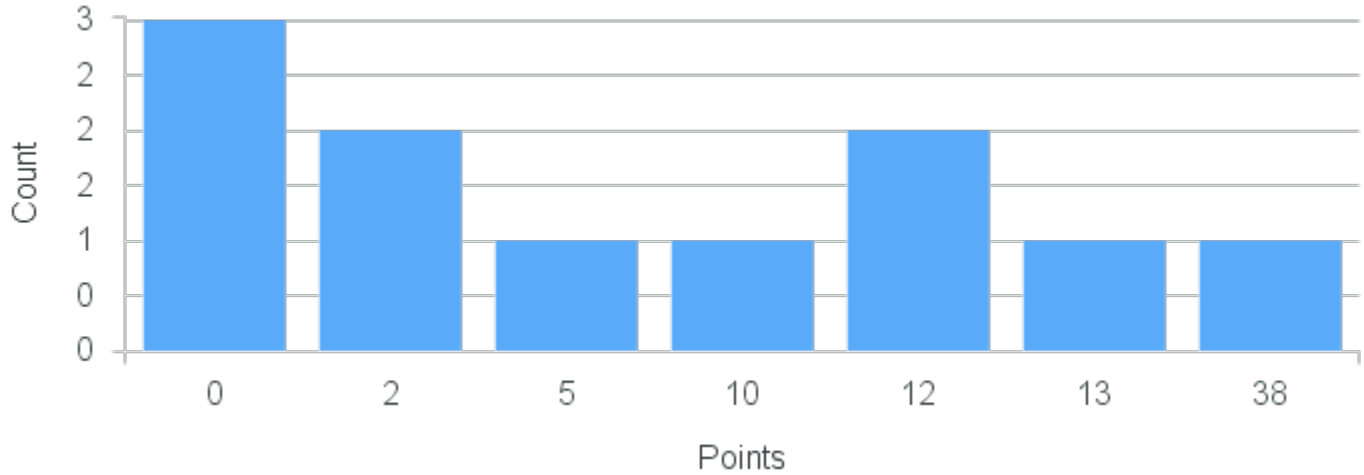

Course Point Distribution for Fall 2020

CRN: 12726

Course ID: PC362 Cross List:
2211

Limit: 12

Observational Astronomy

Demand: 11

Waitlisted: 0

Department: Physics

Term	Block(s)	CRN	Course ID	See Also	Course Limit	Course Demand	Count	Points
Fall 2020	2	12726	PC362 2211		12	11	1	38
Fall 2020	2	12726	PC362 2211		12	11	1	13
Fall 2020	2	12726	PC362 2211		12	11	2	12
Fall 2020	2	12726	PC362 2211		12	11	1	10
Fall 2020	2	12726	PC362 2211		12	11	1	5
Fall 2020	2	12726	PC362 2211		12	11	2	2
Fall 2020	2	12726	PC362 2211		12	11	3	0