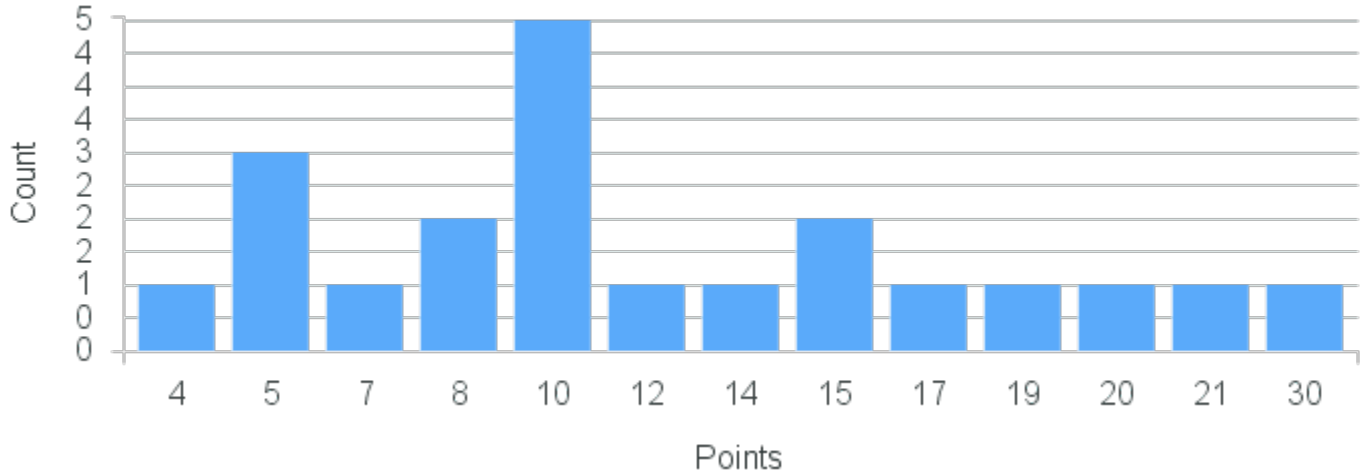

Course Point Distribution for Fall 2020

CRN: 12418

Course ID: EC275 Cross List: PS375 3311
3311

Limit: 25

Introduction to International Political Economy

Demand: 21

Waitlisted: 0

Department: Economics &
Business

Term	Block(s)	CRN	Course ID	See Also	Course Limit	Course Demand	Count	Points
Fall 2020	3	12418	EC275 3311	PS375 3311	25	21	1	30
Fall 2020	3	12418	EC275 3311	PS375 3311	25	21	1	21
Fall 2020	3	12418	EC275 3311	PS375 3311	25	21	1	20
Fall 2020	3	12418	EC275 3311	PS375 3311	25	21	1	19
Fall 2020	3	12418	EC275 3311	PS375 3311	25	21	1	17
Fall 2020	3	12418	EC275 3311	PS375 3311	25	21	2	15
Fall 2020	3	12418	EC275 3311	PS375 3311	25	21	1	14
Fall 2020	3	12418	EC275 3311	PS375 3311	25	21	1	12
Fall 2020	3	12418	EC275 3311	PS375 3311	25	21	5	10
Fall 2020	3	12418	EC275 3311	PS375 3311	25	21	2	8
Fall 2020	3	12418	EC275 3311	PS375 3311	25	21	1	7
Fall 2020	3	12418	EC275 3311	PS375 3311	25	21	3	5
Fall 2020	3	12418	EC275 3311	PS375 3311	25	21	1	4