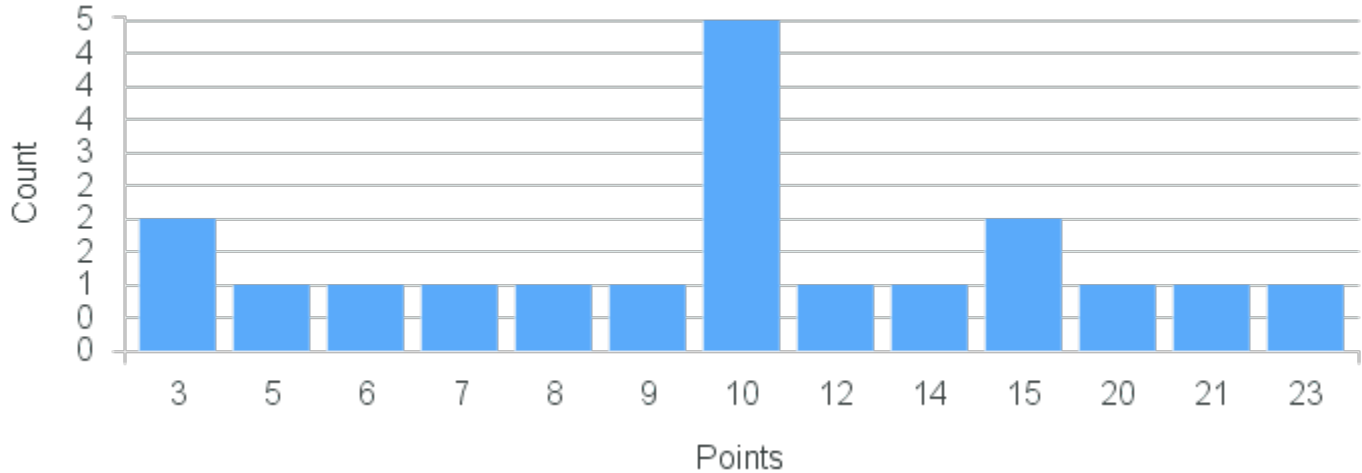

# Course Point Distribution for Fall 2020

CRN: 12722

Course ID: PC241 Cross List:  
1111

Limit: 32

Physics for the Physical Sciences I: Mechanics

Demand: 19

Waitlisted: 0

Department: Physics