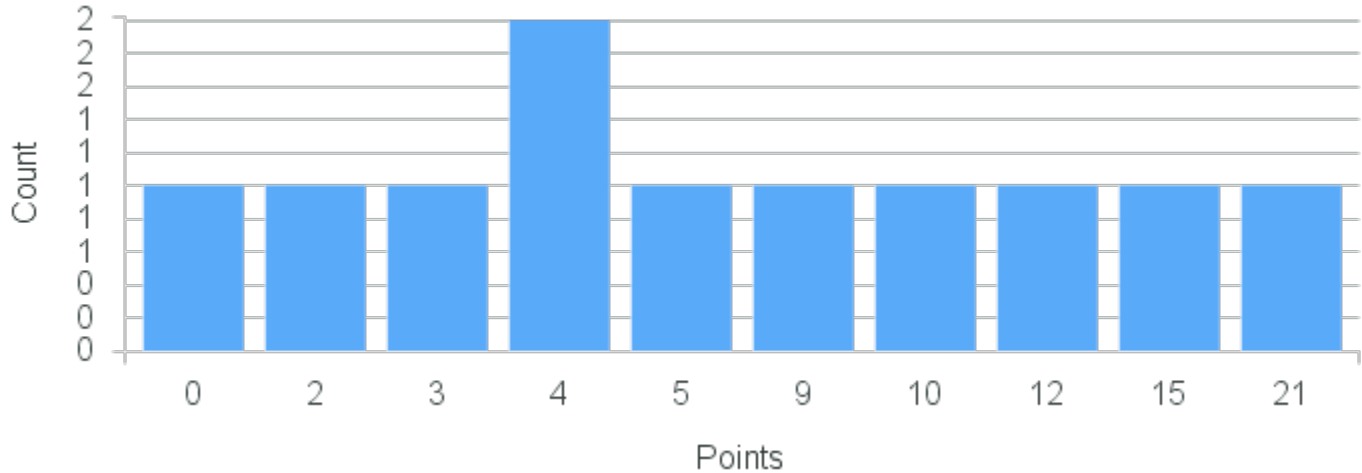

# Course Point Distribution for Fall 2020

CRN: 12805

Course ID: MB101 Cross List:  
4411

Limit: 24

The Science and Ethics of Genetics

Demand: 11

Waitlisted: 0

Department: Molecular Biology