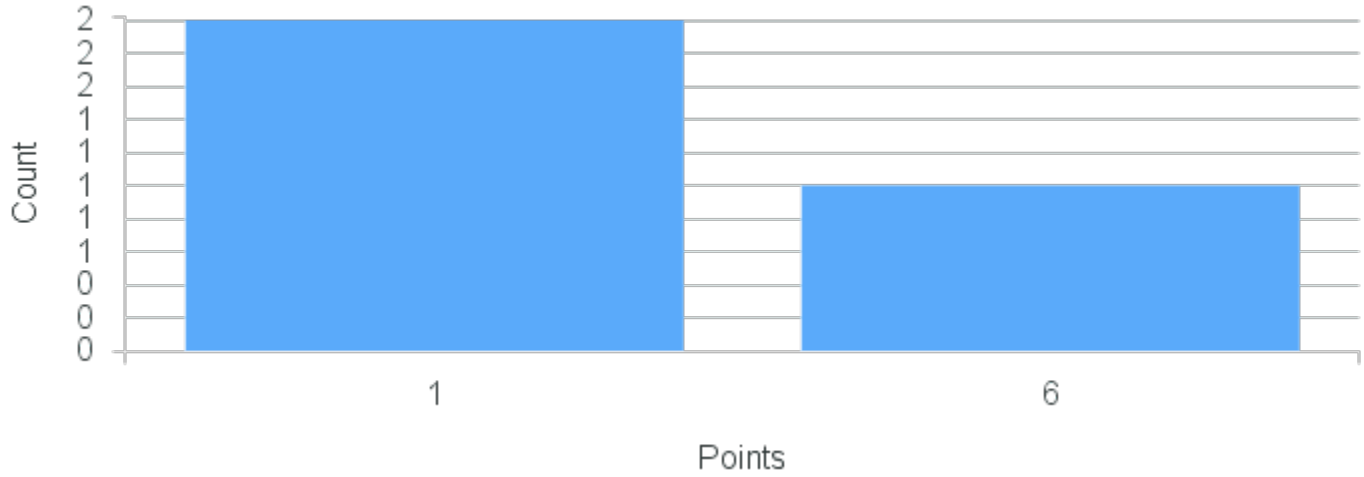

# Course Point Distribution for Fall 2020

CRN: 12806

Course ID: SP360 Cross List:  
4411

Limit: 25

Studies of Periodization: Coloniality Across the Americas

Demand: 3

Waitlisted: 0

Department: Romance  
Languages