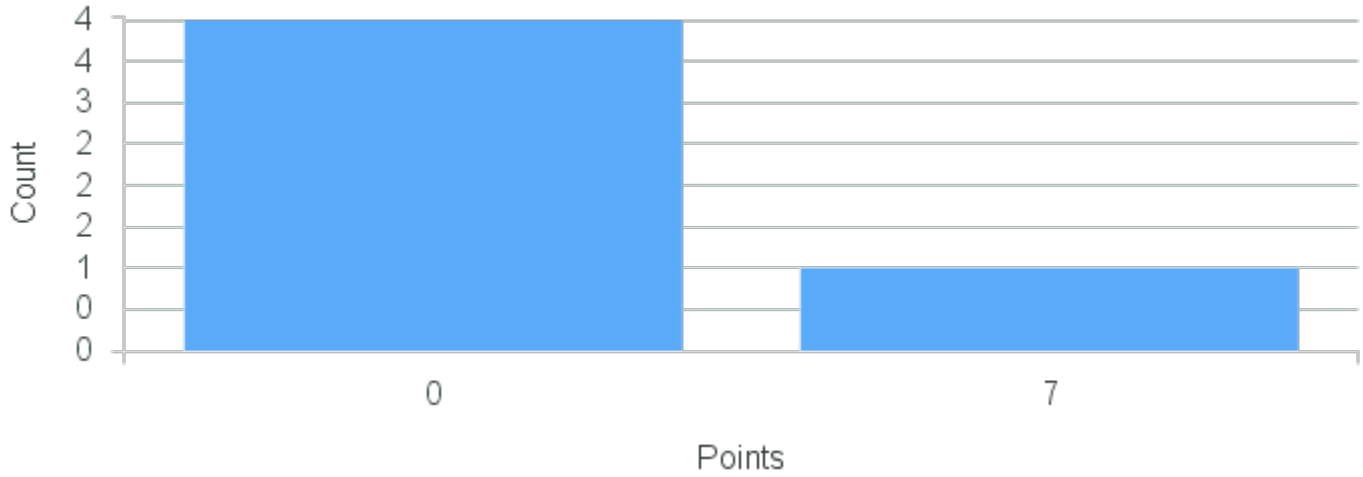

Course Point Distribution for Fall 2020

CRN: 12865

Course ID: SP316 Cross List:
1111

Limit: 25

Topics in Hispanic Literature and Culture: Cultura y Literatura Afrolatinoamericana

Demand: 5

Waitlisted: 0

Department: Romance
Languages

Term	Block(s)	CRN	Course ID	See Also	Course Limit	Course Demand	Count	Points
Fall 2020	1	12865	SP316 1111		25	5	1	7
Fall 2020	1	12865	SP316 1111		25	5	4	0