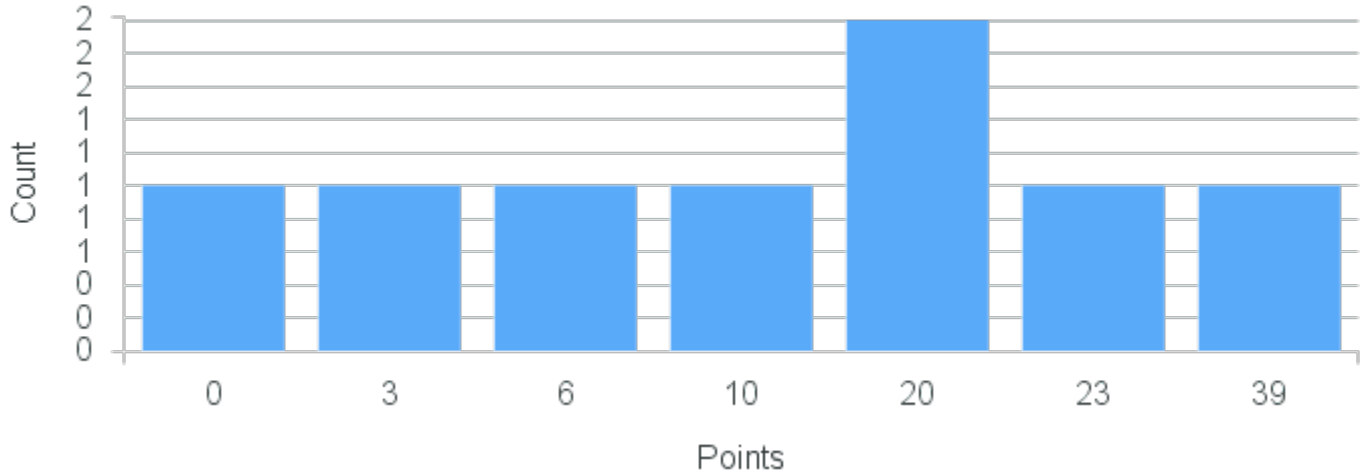

Course Point Distribution for Fall 2020

CRN: 12822

Course ID: AS203 Cross List:
1111

Limit: 16

Advanced Drawing

Demand: 8

Waitlisted: 0

Department: Art

Term	Block(s)	CRN	Course ID	See Also	Course Limit	Course Demand	Count	Points
Fall 2020	1	12822	AS203 1111		16	8	1	39
Fall 2020	1	12822	AS203 1111		16	8	1	23
Fall 2020	1	12822	AS203 1111		16	8	2	20
Fall 2020	1	12822	AS203 1111		16	8	1	10
Fall 2020	1	12822	AS203 1111		16	8	1	6
Fall 2020	1	12822	AS203 1111		16	8	1	3
Fall 2020	1	12822	AS203 1111		16	8	1	0