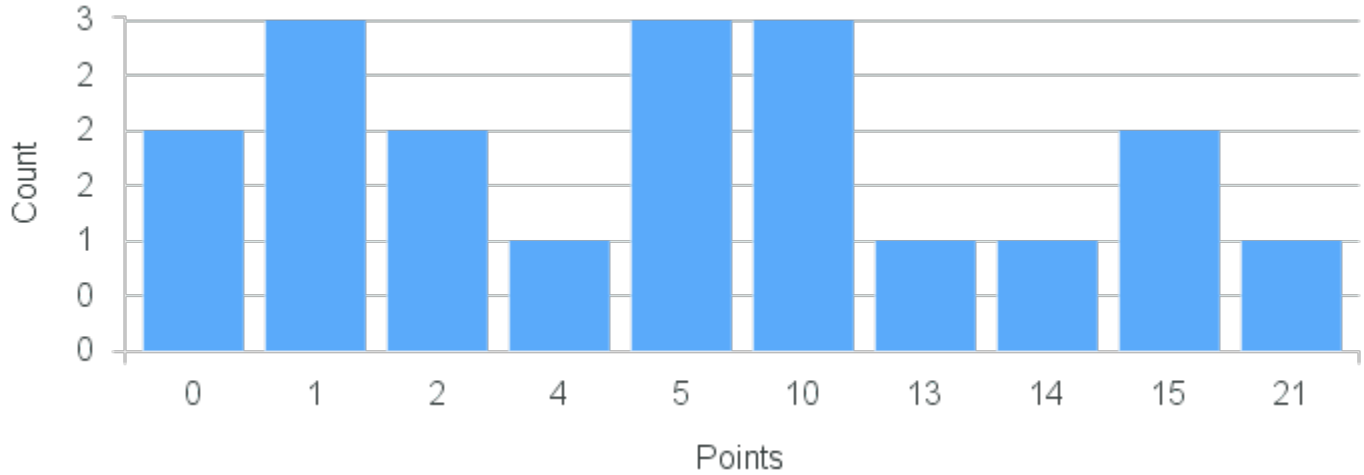

# Course Point Distribution for Fall 2020

CRN: 12496

Course ID: PY321 Cross List:  
1111

Limit: 25

Perception

Demand: 19

Waitlisted: 0

Department: Psychology