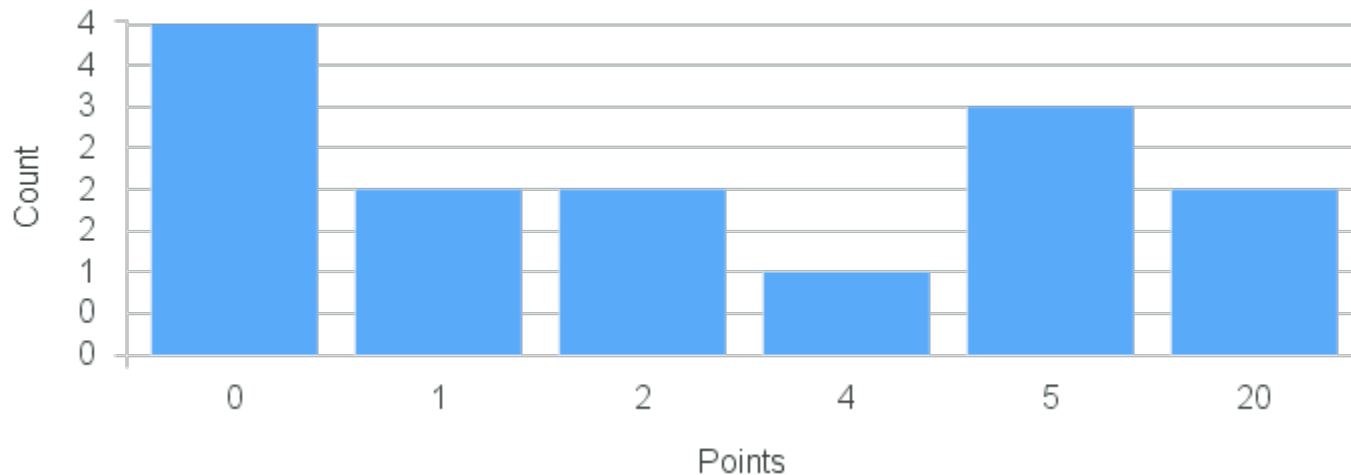

## Course Point Distribution for Fall 2020

CRN: 12803

Course ID: MB497 Cross List:  
4411

Limit: 25

Senior Capstone in Molecular Biology

Demand: 14

Waitlisted: 0

Department: Molecular Biology