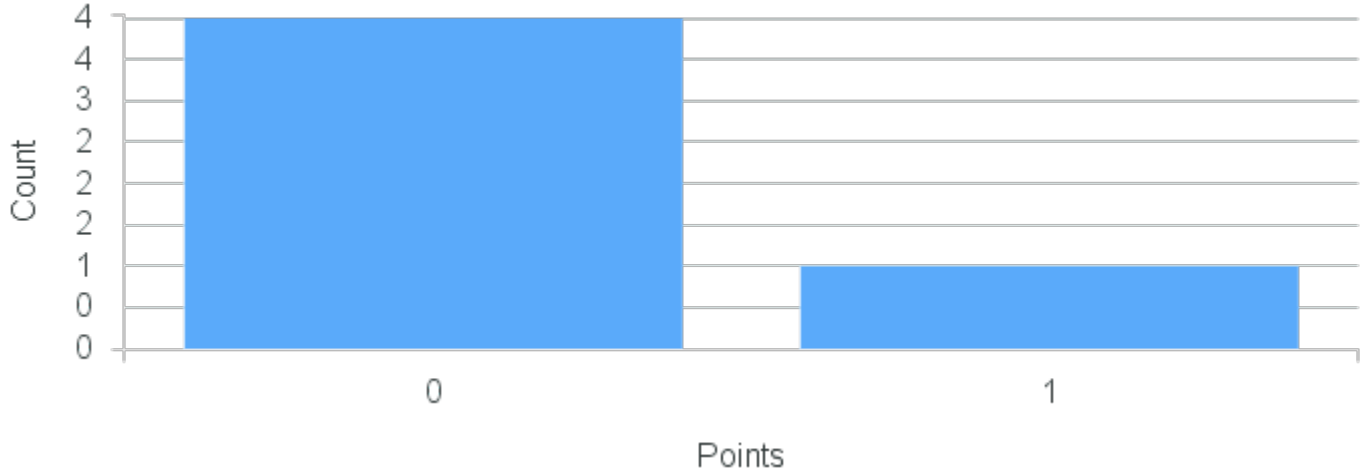

# Course Point Distribution for Fall 2020

CRN: 12303

Course ID: GY445 Cross List:  
1111

Limit: 32

Regional Studies in Geology

Demand: 5

Waitlisted: 0

Department: Geology