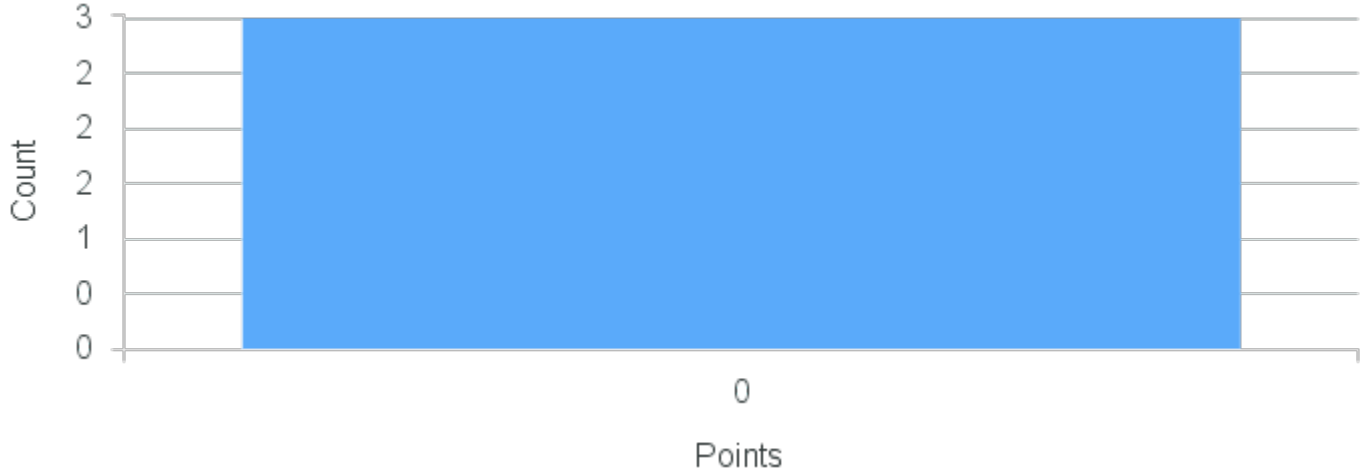

# Course Point Distribution for Fall 2020

CRN: 12466

Course ID: DS236 Cross List:  
2312

Limit: 25

Samba

Demand: 3

Waitlisted: 0

Department: Theatre and Dance