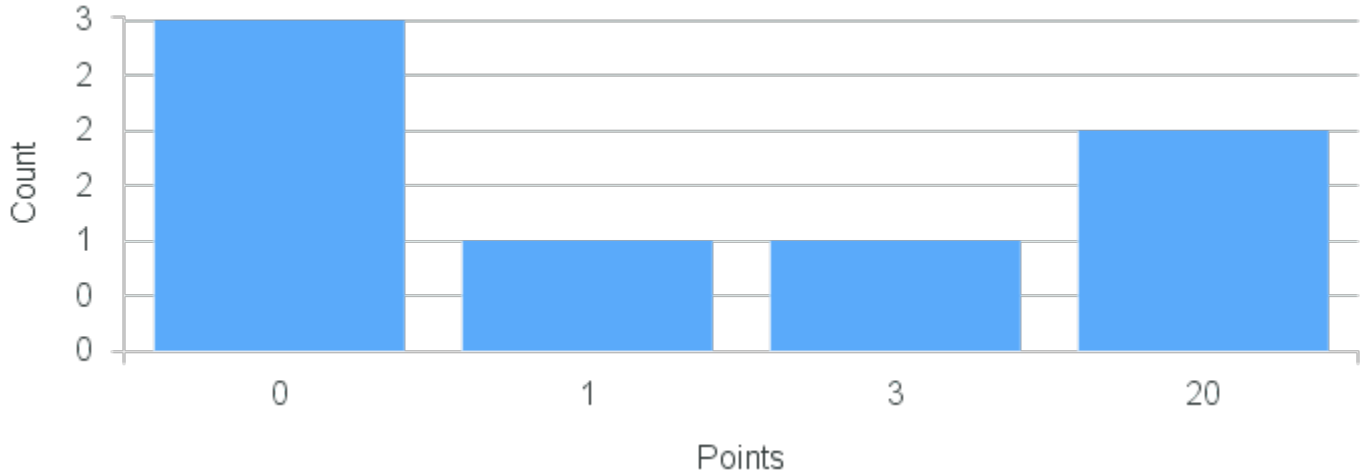

# Course Point Distribution for Fall 2020

CRN: 12752

Course ID: MU227 Cross List:  
3341

Limit: 25

Topics in Music: The State of Jazz: NOLA

Demand: 7

Waitlisted: 0

Department: Music