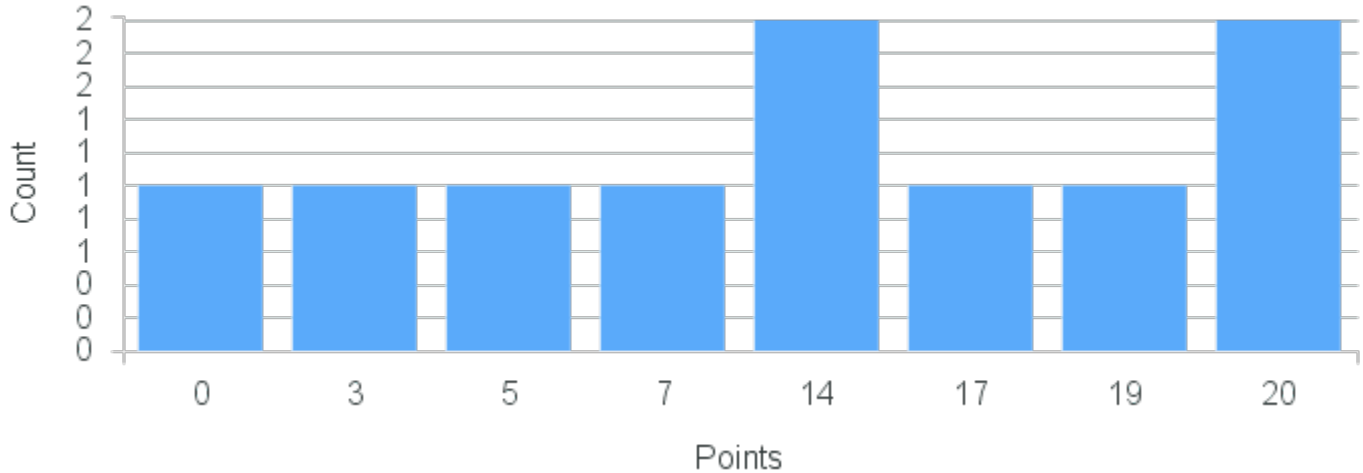

# Course Point Distribution for Fall 2020

CRN: 12492

Course ID: TH240 Cross List: AS210 3311  
3311

Limit: 16

Special Topics in Design: Costume Design into Narrative

Demand: 10

Waitlisted: 0

Department: Theatre and Dance