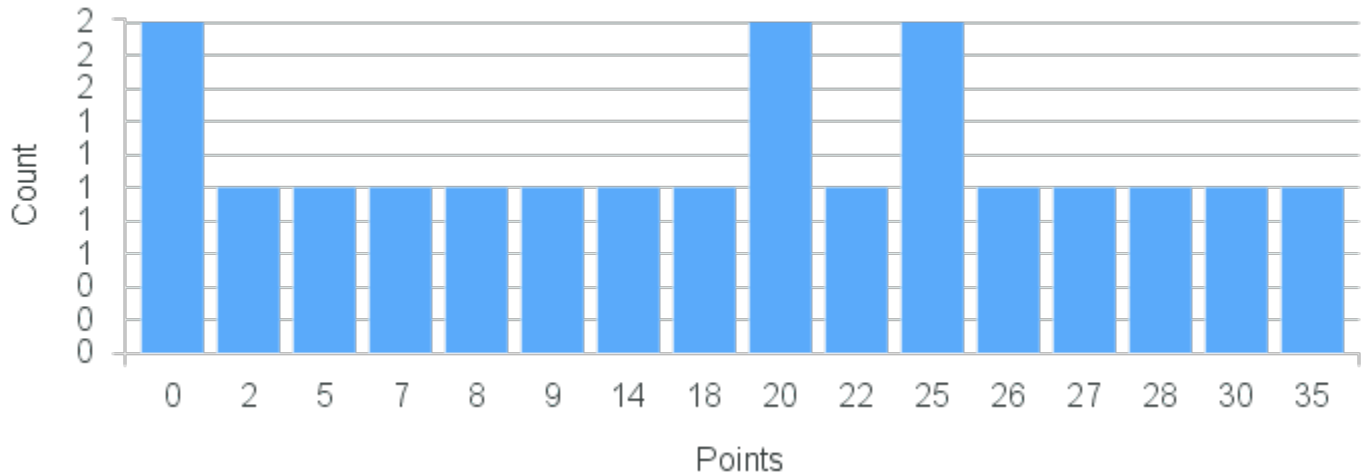

Course Point Distribution for Fall 2020

CRN: 12823

Course ID: AS205 Cross List:
3311

Limit: 15

Painting

Demand: 19

Department: Art

Waitlisted: 4

Min Points: 7

Term	Block(s)	CRN	Course ID	See Also	Course Limit	Course Demand	Count	Points
Fall 2020	3	12823	AS205 3311		15	19	1	35
Fall 2020	3	12823	AS205 3311		15	19	1	30
Fall 2020	3	12823	AS205 3311		15	19	1	28
Fall 2020	3	12823	AS205 3311		15	19	1	27
Fall 2020	3	12823	AS205 3311		15	19	1	26
Fall 2020	3	12823	AS205 3311		15	19	2	25
Fall 2020	3	12823	AS205 3311		15	19	1	22
Fall 2020	3	12823	AS205 3311		15	19	2	20
Fall 2020	3	12823	AS205 3311		15	19	1	18
Fall 2020	3	12823	AS205 3311		15	19	1	14
Fall 2020	3	12823	AS205 3311		15	19	1	9
Fall 2020	3	12823	AS205 3311		15	19	1	8
Fall 2020	3	12823	AS205 3311		15	19	1	7
Fall 2020	3	12823	AS205 3311		15	19	1	5