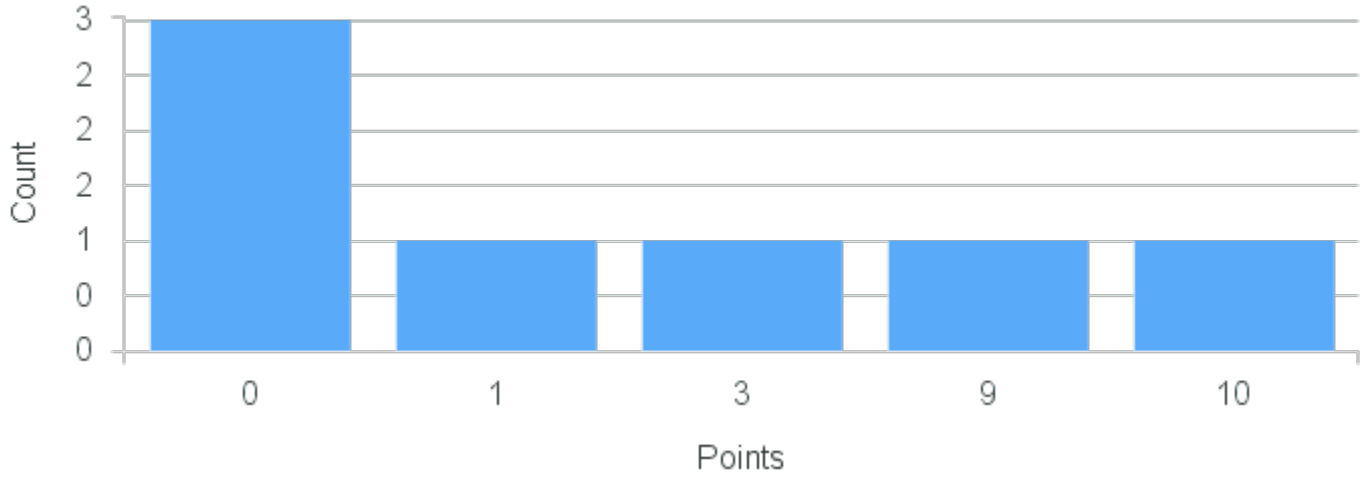

Course Point Distribution for Fall 2020

CRN: 12470

Course ID: MA475 Cross List:
2211

Limit: 25

Real Analysis II

Demand: 7

Waitlisted: 0

Department: Mathematics &
Computer Science

Term	Block(s)	CRN	Course ID	See Also	Course Limit	Course Demand	Count	Points
Fall 2020	2	12470	MA475 2211		25	7	1	10
Fall 2020	2	12470	MA475 2211		25	7	1	9
Fall 2020	2	12470	MA475 2211		25	7	1	3
Fall 2020	2	12470	MA475 2211		25	7	1	1
Fall 2020	2	12470	MA475 2211		25	7	3	0