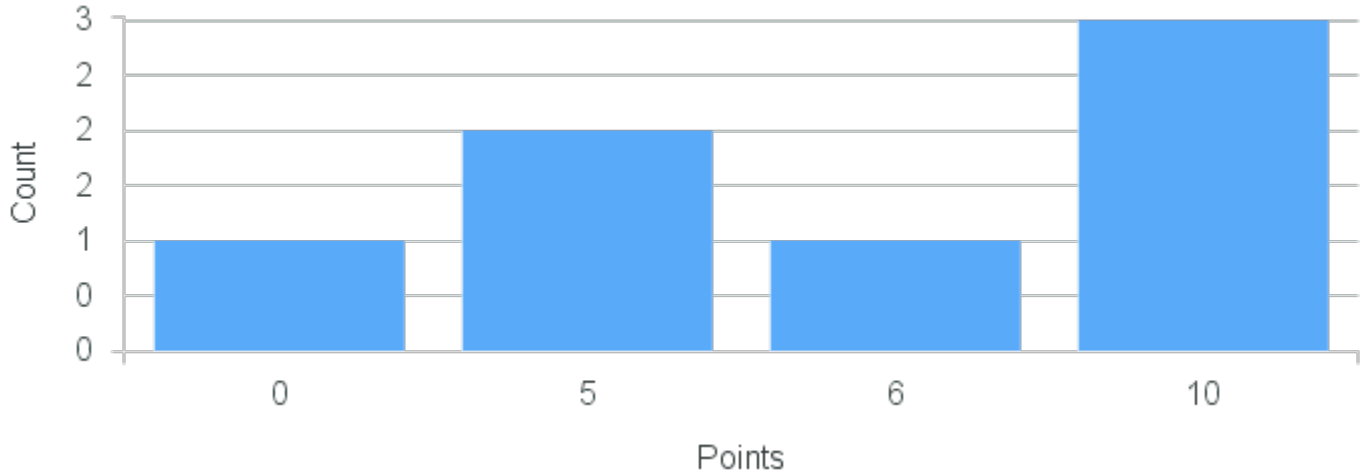

# Course Point Distribution for Fall 2020

CRN: 12019

Course ID: HY110 Cross List:  
1111

Limit: 25

Encountering the Past: Revolutions in Writing, Pen, Print and Pixel

Demand: 7

Waitlisted: 0

Department: History