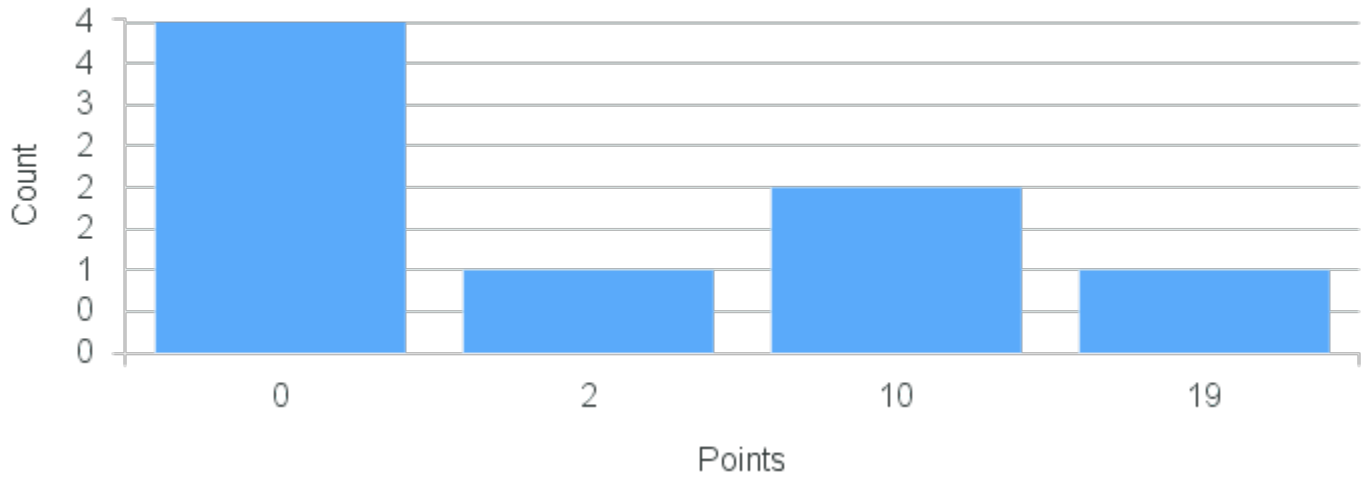

Course Point Distribution for Fall 2020

CRN: 12078

Course ID: CN301 Cross List: PA302 2211
2211

Limit: 18

Advanced Chinese Language I

Demand: 8

Waitlisted: 0

Department: German, Russian &
E Asian Lang

Term	Block(s)	CRN	Course ID	See Also	Course Limit	Course Demand	Count	Points
Fall 2020	2	12078	CN301 2211	PA302 2211	18	8	1	19
Fall 2020	2	12078	CN301 2211	PA302 2211	18	8	2	10
Fall 2020	2	12078	CN301 2211	PA302 2211	18	8	1	2
Fall 2020	2	12078	CN301 2211	PA302 2211	18	8	4	0