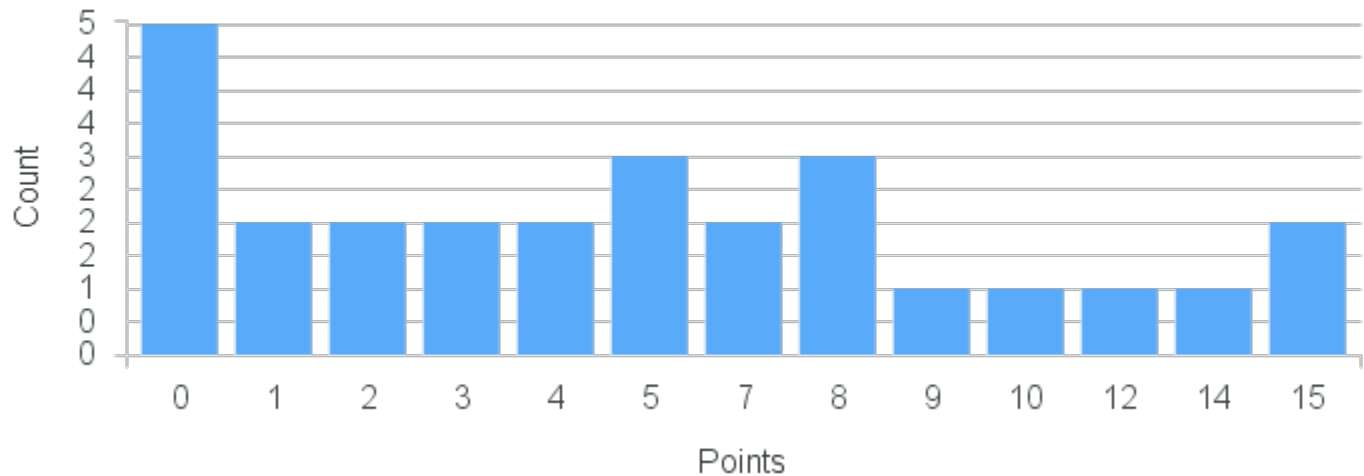

Course Point Distribution for Fall 2020

CRN: 12442

Course ID: SO101 Cross List: FG206 4421,RM200 4431
4411

Limit: 25

Inequality in the U.S.

Demand: 27

Waitlisted: 2

Department: Sociology

Min Points: 0

Term	Block(s)	CRN	Course ID	See Also	Course Limit	Course Demand	Count	Points
Fall 2020	4	12442	SO101 4411	FG206 4421,RM200 4431	25	27	2	15
Fall 2020	4	12442	SO101 4411	FG206 4421,RM200 4431	25	27	1	14
Fall 2020	4	12442	SO101 4411	FG206 4421,RM200 4431	25	27	1	12
Fall 2020	4	12442	SO101 4411	FG206 4421,RM200 4431	25	27	1	10
Fall 2020	4	12442	SO101 4411	FG206 4421,RM200 4431	25	27	1	9
Fall 2020	4	12442	SO101 4411	FG206 4421,RM200 4431	25	27	3	8
Fall 2020	4	12442	SO101 4411	FG206 4421,RM200 4431	25	27	2	7
Fall 2020	4	12442	SO101 4411	FG206 4421,RM200 4431	25	27	3	5
Fall 2020	4	12442	SO101 4411	FG206 4421,RM200 4431	25	27	2	4
Fall 2020	4	12442	SO101 4411	FG206 4421,RM200 4431	25	27	2	3
Fall 2020	4	12442	SO101 4411	FG206 4421,RM200 4431	25	27	2	2
Fall 2020	4	12442	SO101 4411	FG206 4421,RM200 4431	25	27	2	1
Fall 2020	4	12442	SO101 4411	FG206 4421,RM200 4431	25	27	5	0