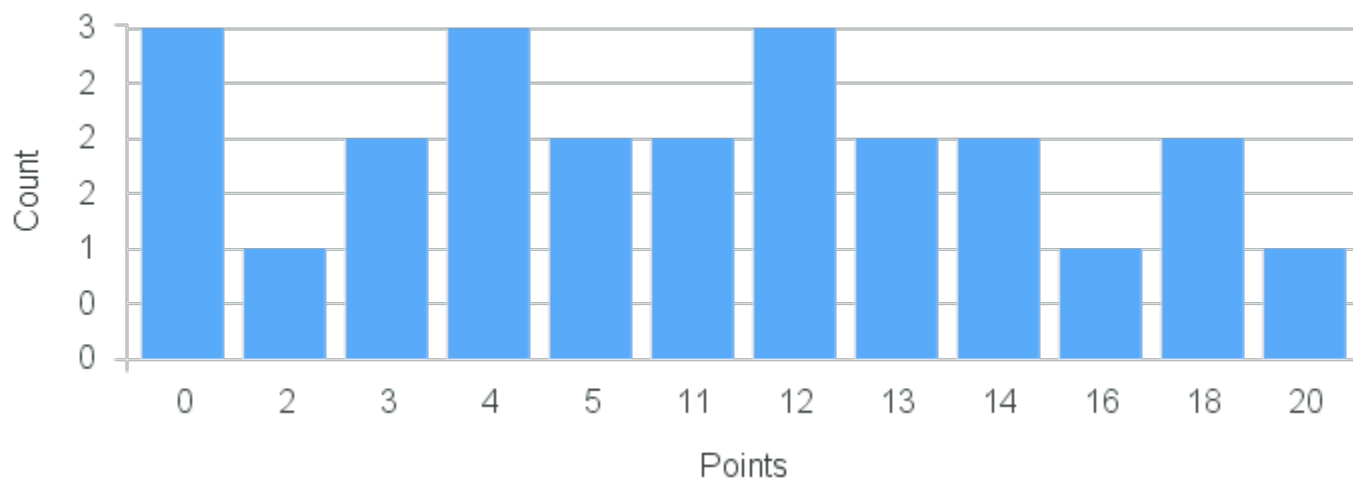

# Course Point Distribution for Fall 2020

CRN: 12340

Course ID: EV212 Cross List:  
4411

Limit: 25

Energy: Environmental Thermodynamics and Energetics

Demand: 24

Waitlisted: 0

Department: Environmental  
Science