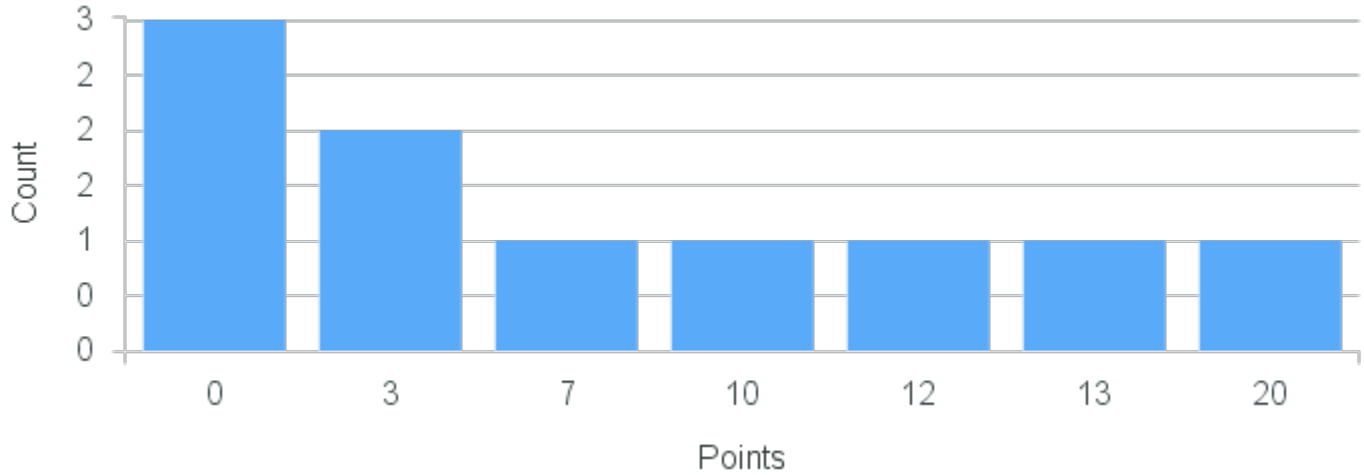

# Course Point Distribution for Fall 2020

CRN: 12136

Course ID: FG114 Cross List:  
3311

Limit: 25

Introduction to Queer Studies

Demand: 10

Waitlisted: 0

Department: Feminist & Gender  
Studies