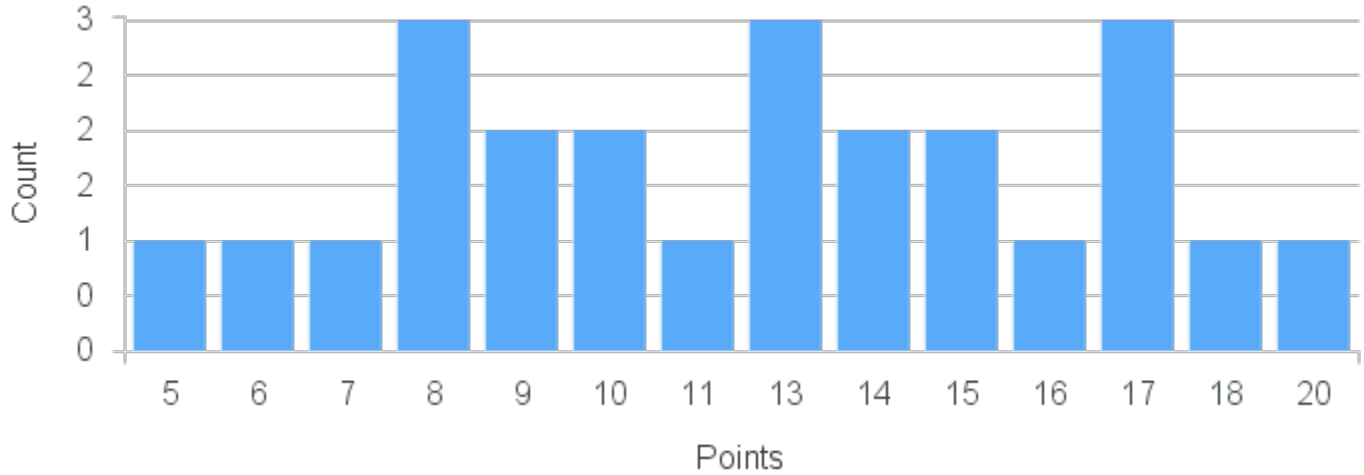

Course Point Distribution for Fall 2020

CRN: 12295

Course ID: EC201 Cross List:
2211

Limit: 25

Economic Theory I

Demand: 24

Waitlisted: 0

Department: Economics &
Business

Term	Block(s)	CRN	Course ID	See Also	Course Limit	Course Demand	Count	Points
Fall 2020	2	12295	EC201 2211		25	24	1	20
Fall 2020	2	12295	EC201 2211		25	24	1	18
Fall 2020	2	12295	EC201 2211		25	24	3	17
Fall 2020	2	12295	EC201 2211		25	24	1	16
Fall 2020	2	12295	EC201 2211		25	24	2	15
Fall 2020	2	12295	EC201 2211		25	24	2	14
Fall 2020	2	12295	EC201 2211		25	24	3	13
Fall 2020	2	12295	EC201 2211		25	24	1	11
Fall 2020	2	12295	EC201 2211		25	24	2	10
Fall 2020	2	12295	EC201 2211		25	24	2	9
Fall 2020	2	12295	EC201 2211		25	24	3	8
Fall 2020	2	12295	EC201 2211		25	24	1	7
Fall 2020	2	12295	EC201 2211		25	24	1	6