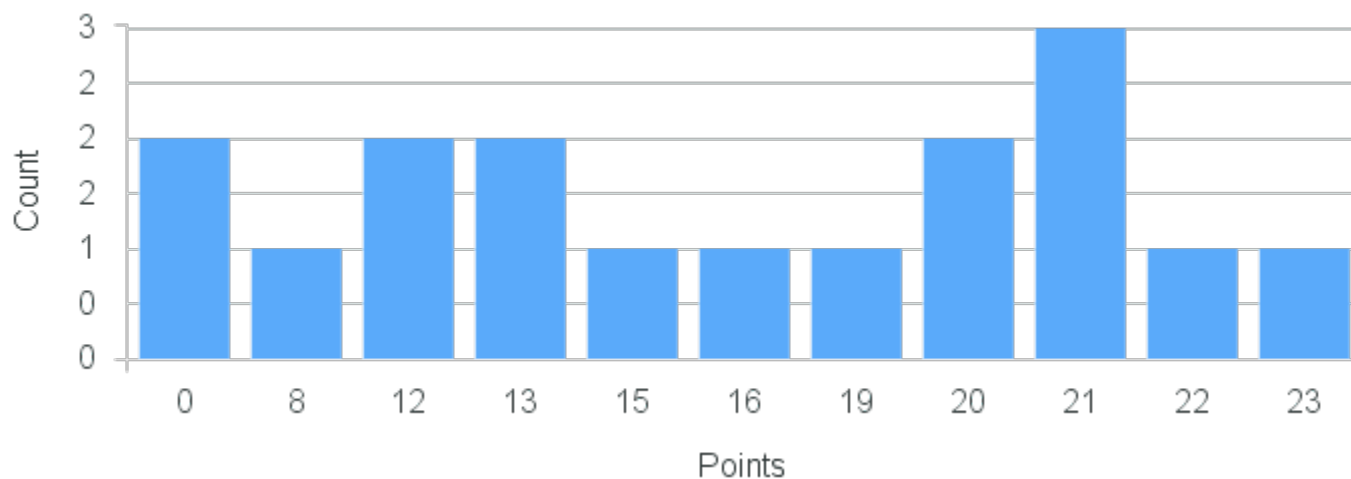

# Course Point Distribution for Fall 2020

CRN: 12168

Course ID: CH250 Cross List:  
1111

Limit: 24

Structures of Organic Molecules

Demand: 17

Waitlisted: 0

Department: Chemistry &  
Biochemistry