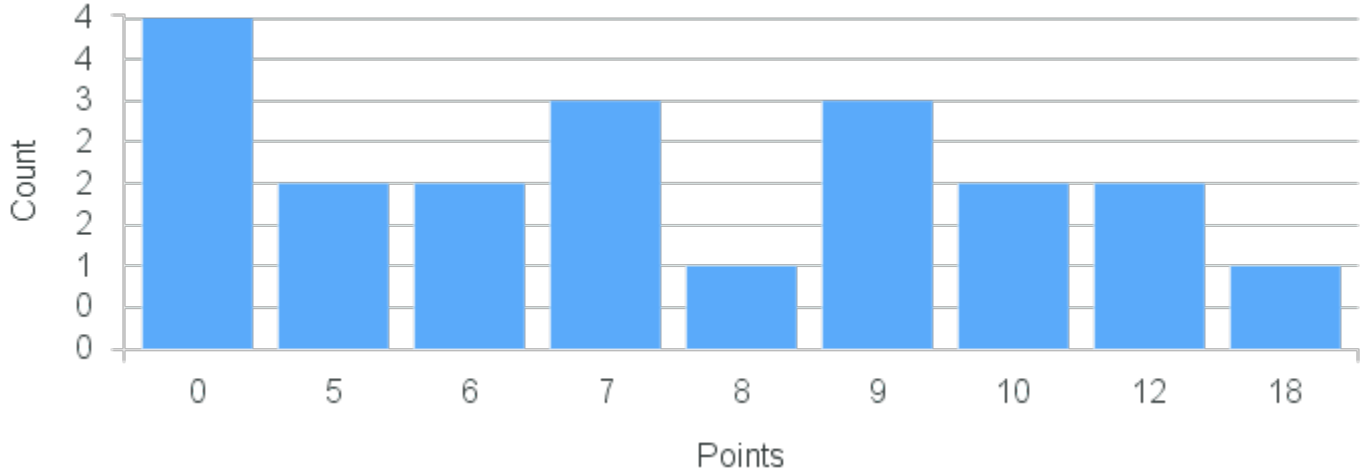

# Course Point Distribution for Fall 2020

CRN: 12278

Course ID: HY110 Cross List:  
3311

Limit: 25

Encountering the Past: The Ruins of Modernity

Demand: 20

Waitlisted: 0

Department: History