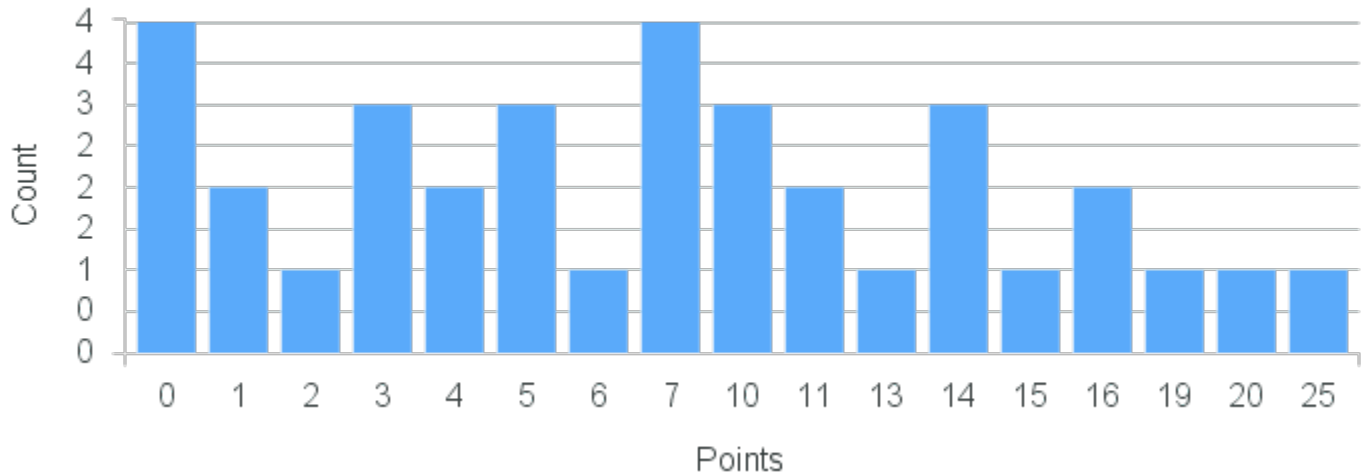

Course Point Distribution for Fall 2020

CRN: 12349

Course ID: PH246 Cross List: EV281 4411
4411

Limit: 25

Environmental Ethics

Demand: 35

Waitlisted: 10

Department: Philosophy

Min Points: 4

Term	Block(s)	CRN	Course ID	See Also	Course Limit	Course Demand	Count	Points
Fall 2020	4	12349	PH246 4411	EV281 4411	25	35	1	25
Fall 2020	4	12349	PH246 4411	EV281 4411	25	35	1	20
Fall 2020	4	12349	PH246 4411	EV281 4411	25	35	1	19
Fall 2020	4	12349	PH246 4411	EV281 4411	25	35	2	16
Fall 2020	4	12349	PH246 4411	EV281 4411	25	35	1	15
Fall 2020	4	12349	PH246 4411	EV281 4411	25	35	3	14
Fall 2020	4	12349	PH246 4411	EV281 4411	25	35	1	13
Fall 2020	4	12349	PH246 4411	EV281 4411	25	35	2	11
Fall 2020	4	12349	PH246 4411	EV281 4411	25	35	3	10
Fall 2020	4	12349	PH246 4411	EV281 4411	25	35	4	7
Fall 2020	4	12349	PH246 4411	EV281 4411	25	35	1	6
Fall 2020	4	12349	PH246 4411	EV281 4411	25	35	3	5
Fall 2020	4	12349	PH246 4411	EV281 4411	25	35	2	4
Fall 2020	4	12349	PH246 4411	EV281 4411	25	35	3	3