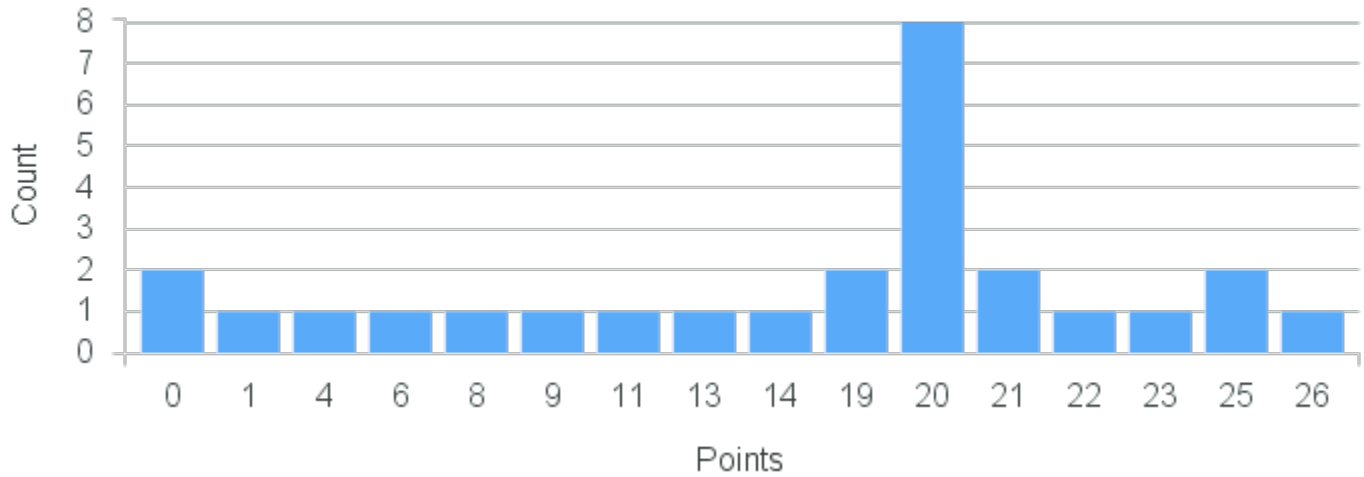

Course Point Distribution for Fall 2020

CRN: 12018

Course ID: HK130 Cross List:
1111

Limit: 16

Fundamentals of Kinesiology

Demand: 27

Waitlisted: 11

Department: Human Biology and
Kinesiology

Min Points: 19

Term	Block(s)	CRN	Course ID	See Also	Course Limit	Course Demand	Count	Points
Fall 2020	1	12018	HK130 1111		16	27	1	26
Fall 2020	1	12018	HK130 1111		16	27	2	25
Fall 2020	1	12018	HK130 1111		16	27	1	23
Fall 2020	1	12018	HK130 1111		16	27	1	22
Fall 2020	1	12018	HK130 1111		16	27	2	21
Fall 2020	1	12018	HK130 1111		16	27	8	20
Fall 2020	1	12018	HK130 1111		16	27	2	19
Fall 2020	1	12018	HK130 1111		16	27	1	14
Fall 2020	1	12018	HK130 1111		16	27	1	13
Fall 2020	1	12018	HK130 1111		16	27	1	11
Fall 2020	1	12018	HK130 1111		16	27	1	9
Fall 2020	1	12018	HK130 1111		16	27	1	8
Fall 2020	1	12018	HK130 1111		16	27	1	6