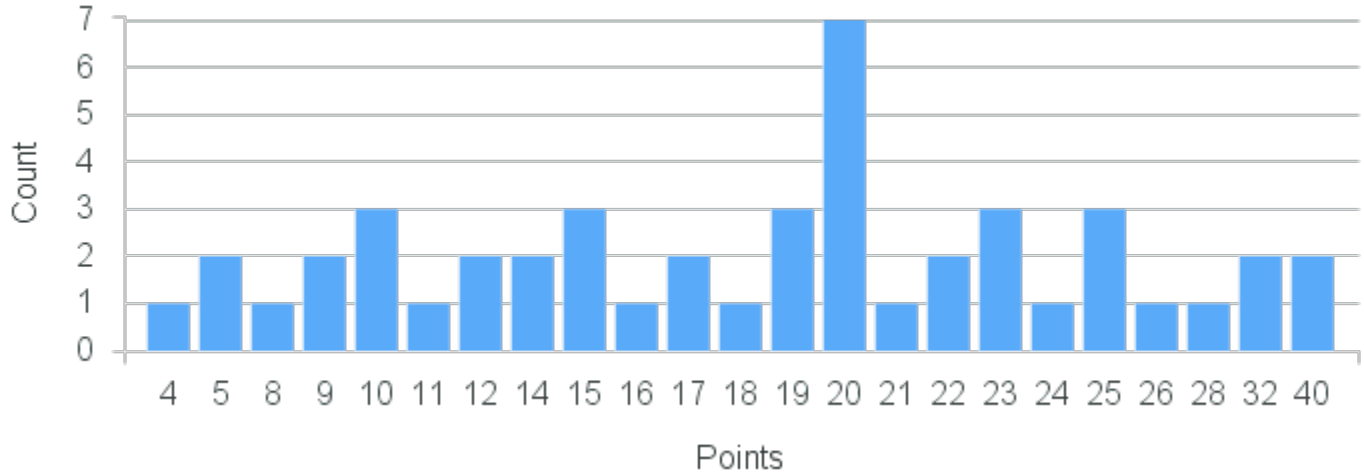

Course Point Distribution for Fall 2020

CRN: 12066

Course ID: BE100 Cross List: SW200 2211
2211

Limit: 14

Studies in Organismal Biology and Ecology: Forest Ecology of the Colorado Front Range

Demand: 47

Waitlisted: 33

Department: Organismal Biology
& Ecology

Min Points: 22

Term	Block(s)	CRN	Course ID	See Also	Course Limit	Course Demand	Count	Points
Fall 2020	2	12066	BE100 2211	SW200 2211	14	47	2	40
Fall 2020	2	12066	BE100 2211	SW200 2211	14	47	2	32
Fall 2020	2	12066	BE100 2211	SW200 2211	14	47	1	28
Fall 2020	2	12066	BE100 2211	SW200 2211	14	47	1	26
Fall 2020	2	12066	BE100 2211	SW200 2211	14	47	3	25
Fall 2020	2	12066	BE100 2211	SW200 2211	14	47	1	24
Fall 2020	2	12066	BE100 2211	SW200 2211	14	47	3	23
Fall 2020	2	12066	BE100 2211	SW200 2211	14	47	2	22
Fall 2020	2	12066	BE100 2211	SW200 2211	14	47	1	21
Fall 2020	2	12066	BE100 2211	SW200 2211	14	47	7	20
Fall 2020	2	12066	BE100 2211	SW200 2211	14	47	3	19
Fall 2020	2	12066	BE100 2211	SW200 2211	14	47	1	18
Fall 2020	2	12066	BE100 2211	SW200 2211	14	47	2	17