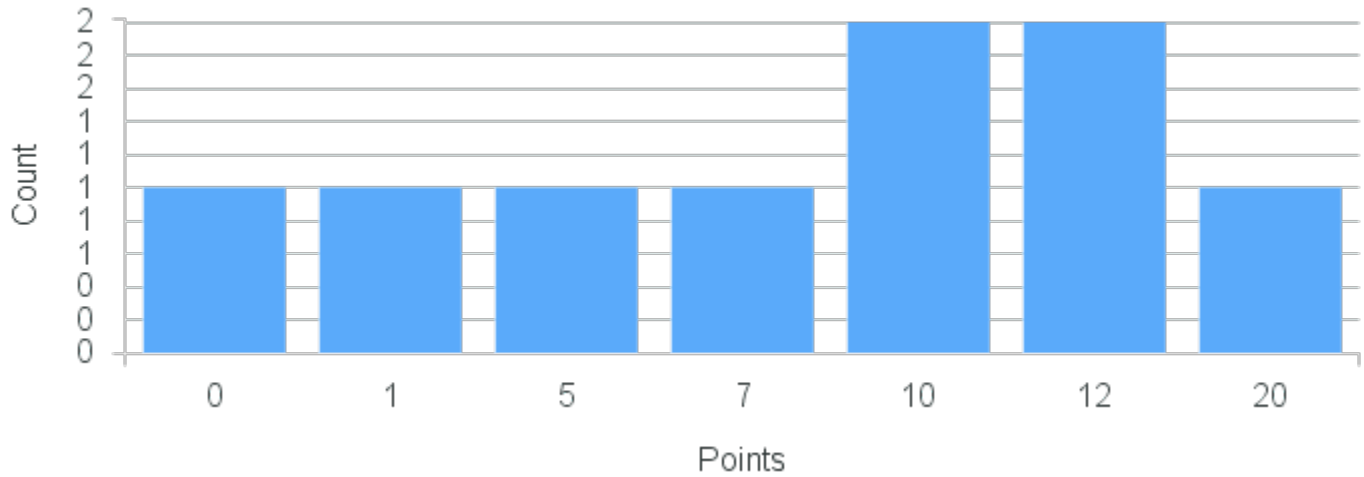

# Course Point Distribution for Fall 2020

CRN: 12137

Course ID: FG302 Cross List:  
4411

Limit: 25

Transnational Sexualities

Demand: 9

Waitlisted: 0

Department: Feminist & Gender  
Studies