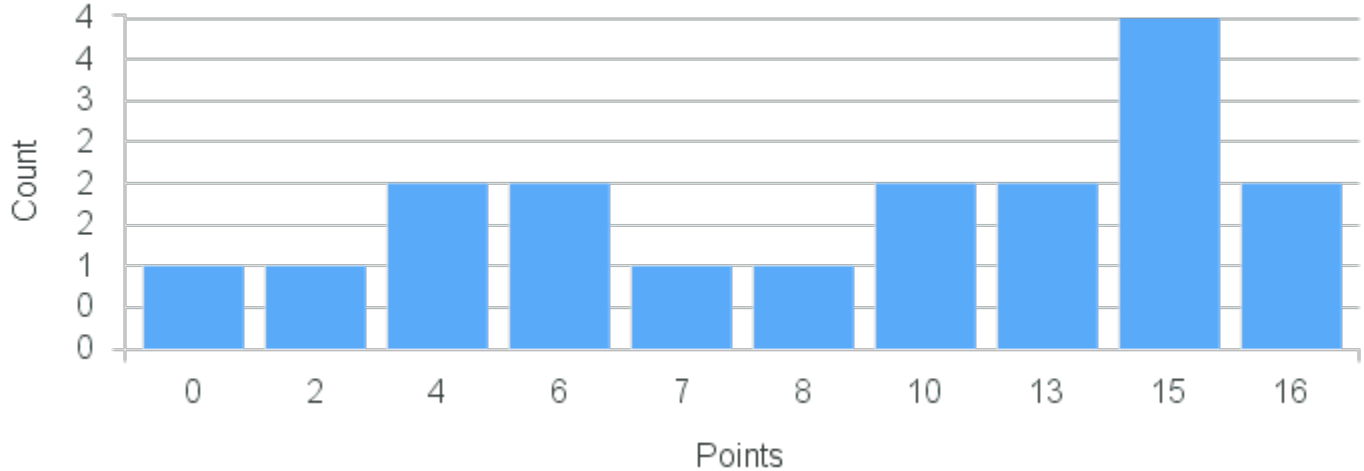

Course Point Distribution for Fall 2020

CRN: 12857

Course ID: PS290 Cross List:
2211

Limit: 25

Foundations of Political Thought

Demand: 18

Waitlisted: 0

Department: Political Science

Term	Block(s)	CRN	Course ID	See Also	Course Limit	Course Demand	Count	Points
Fall 2020	2	12857	PS290 2211		25	18	2	16
Fall 2020	2	12857	PS290 2211		25	18	4	15
Fall 2020	2	12857	PS290 2211		25	18	2	13
Fall 2020	2	12857	PS290 2211		25	18	2	10
Fall 2020	2	12857	PS290 2211		25	18	1	8
Fall 2020	2	12857	PS290 2211		25	18	1	7
Fall 2020	2	12857	PS290 2211		25	18	2	6
Fall 2020	2	12857	PS290 2211		25	18	2	4
Fall 2020	2	12857	PS290 2211		25	18	1	2
Fall 2020	2	12857	PS290 2211		25	18	1	0