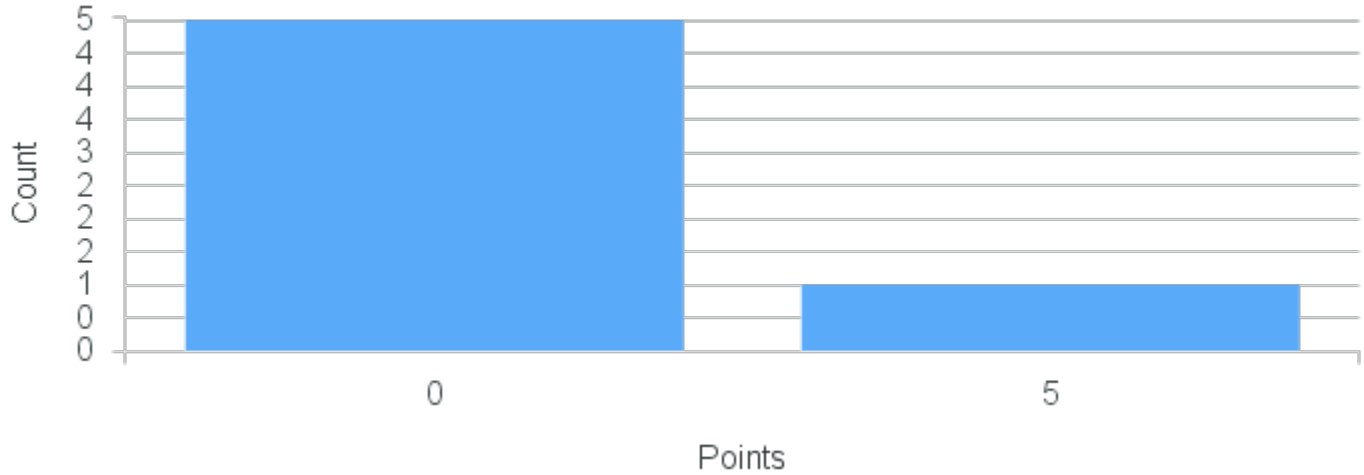

# Course Point Distribution for Fall 2020

CRN: 12458

Course ID: DS231 Cross List: RM231 1212  
1212

Limit: 25

Hip Hop Dance

Demand: 6

Waitlisted: 0

Department: Theatre and Dance