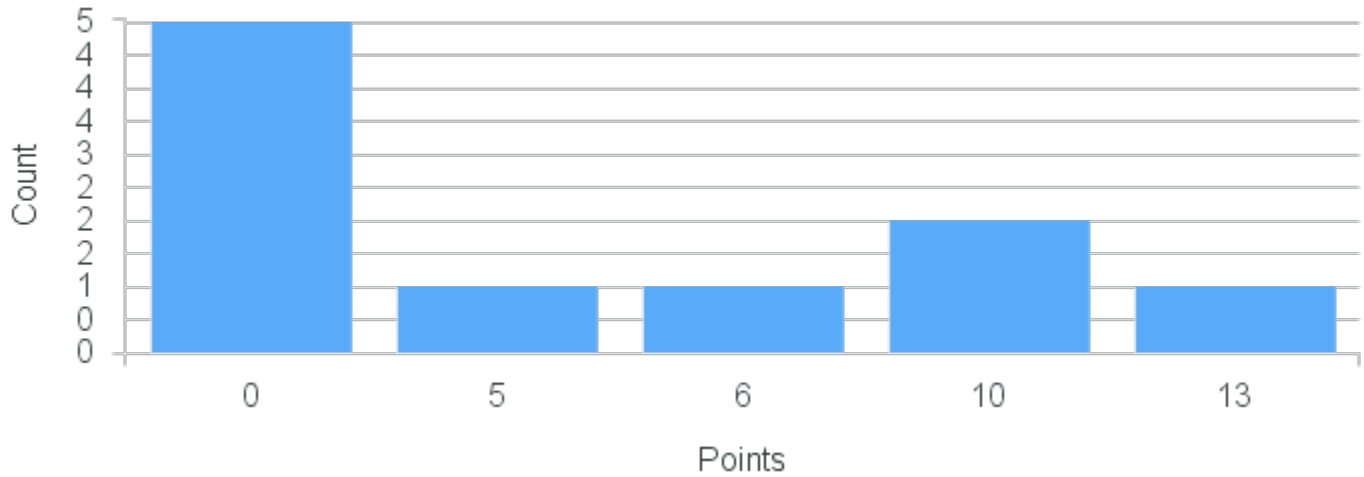

# Course Point Distribution for Fall 2020

CRN: 12117

Course ID: FG320 Cross List: RM300 2211  
2211

Limit: 25

Middle Eastern and Islamic Feminist Thought

Demand: 10

Waitlisted: 0

Department: Feminist & Gender  
Studies