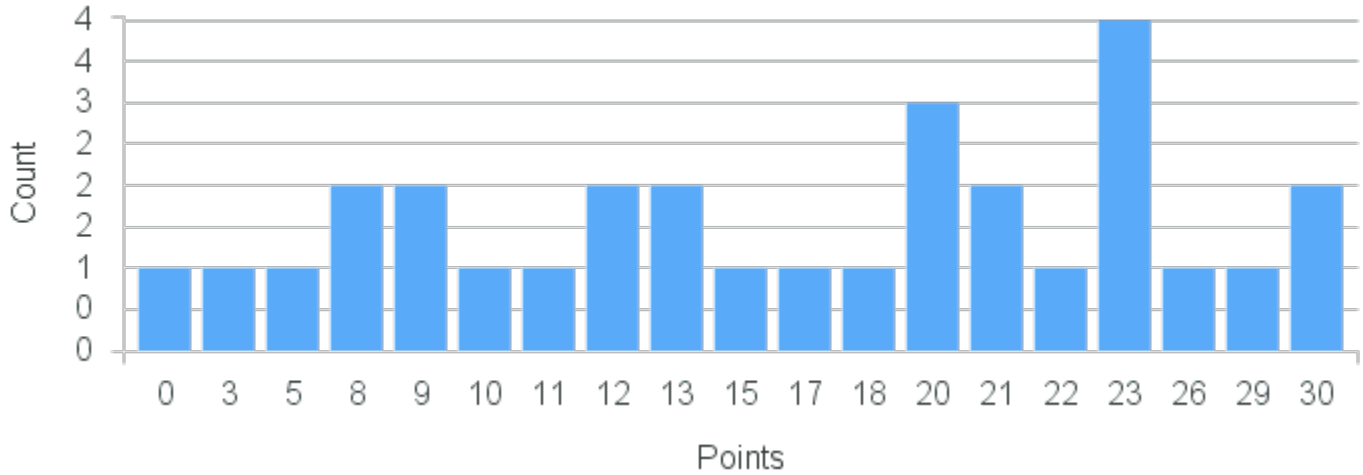

Course Point Distribution for Fall 2020

CRN: 12030

Course ID: HK204 Cross List:
4411

Limit: 20

Introduction to Human Anatomy

Demand: 30

Waitlisted: 10

Department: Human Biology and
Kinesiology

Min Points: 12

Term	Block(s)	CRN	Course ID	See Also	Course Limit	Course Demand	Count	Points
Fall 2020	4	12030	HK204 4411		20	30	2	30
Fall 2020	4	12030	HK204 4411		20	30	1	29
Fall 2020	4	12030	HK204 4411		20	30	1	26
Fall 2020	4	12030	HK204 4411		20	30	4	23
Fall 2020	4	12030	HK204 4411		20	30	1	22
Fall 2020	4	12030	HK204 4411		20	30	2	21
Fall 2020	4	12030	HK204 4411		20	30	3	20
Fall 2020	4	12030	HK204 4411		20	30	1	18
Fall 2020	4	12030	HK204 4411		20	30	1	17
Fall 2020	4	12030	HK204 4411		20	30	1	15
Fall 2020	4	12030	HK204 4411		20	30	2	13
Fall 2020	4	12030	HK204 4411		20	30	2	12
Fall 2020	4	12030	HK204 4411		20	30	1	11