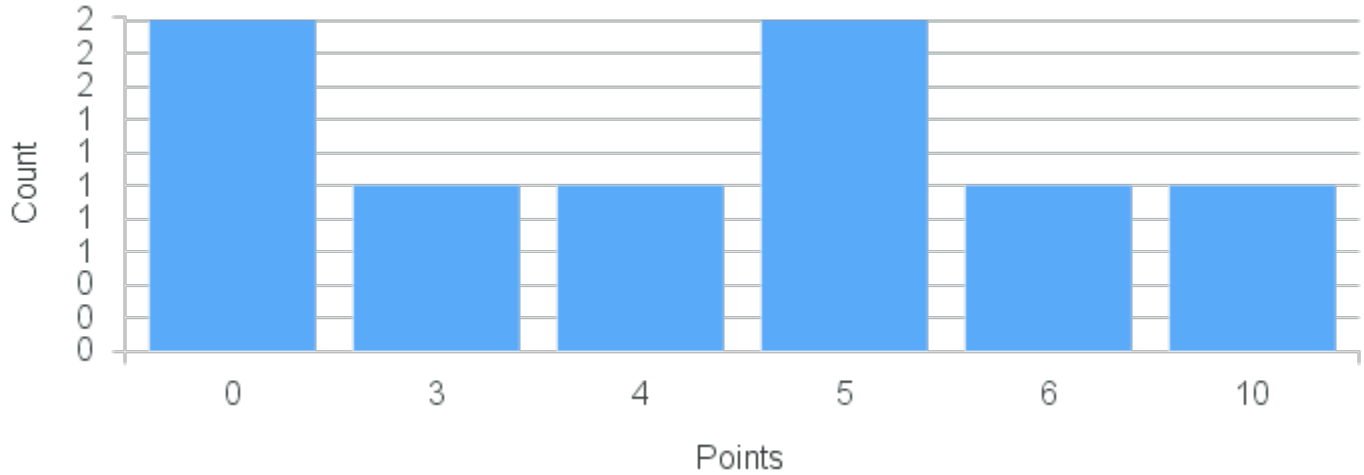

# Course Point Distribution for Fall 2020

CRN: 12130

Course ID: EN399 Cross List:  
2211

Limit: 16

Junior Seminar: Shakespeare

Demand: 8

Waitlisted: 0

Department: English