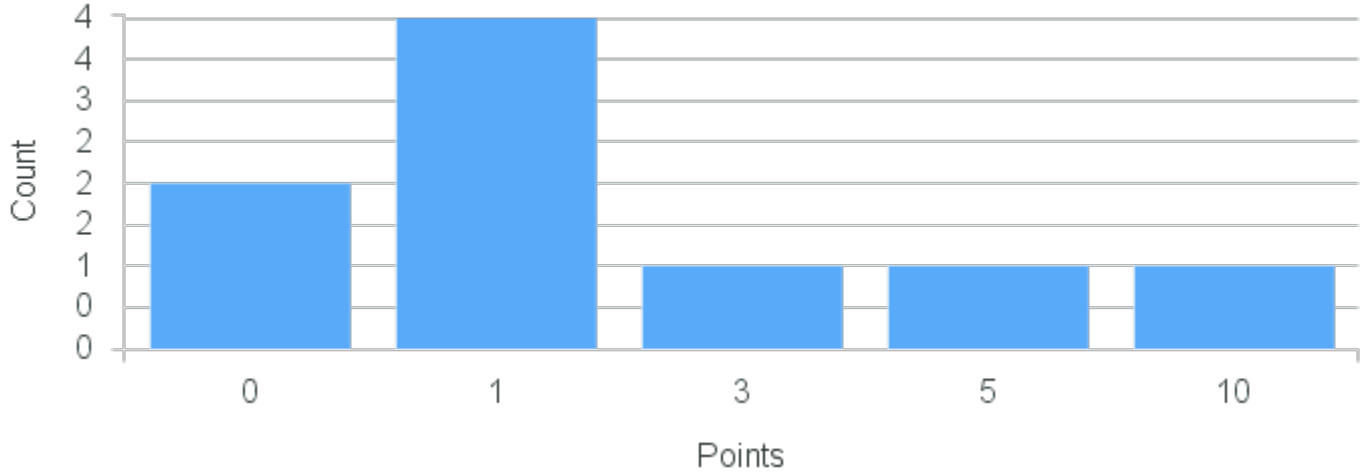

# Course Point Distribution for Fall 2020

CRN: 12286

Course ID: GY320 Cross List:  
3311

Limit: 25

Surface Processes and Geomorphology

Demand: 9

Waitlisted: 0

Department: Geology