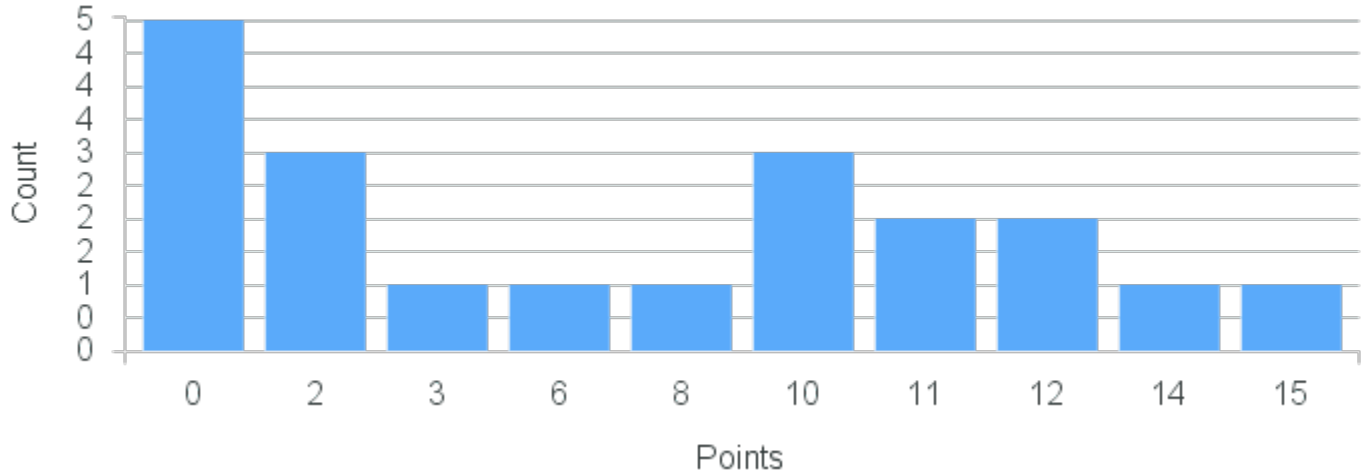

# Course Point Distribution for Fall 2020

CRN: 12338

Course ID: PH140 Cross List:  
1111

Limit: 25

Ethics

Demand: 20

Waitlisted: 0

Department: Philosophy