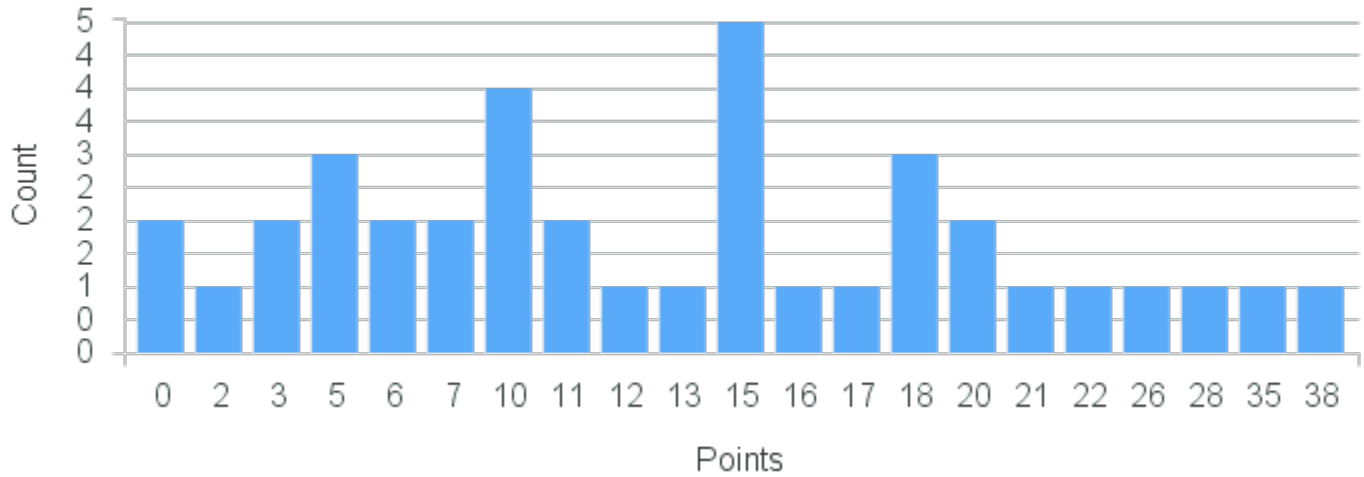

Course Point Distribution for Fall 2020

CRN: 12363

Course ID: CP115 Cross List:
1111

Limit: 25

Computational Thinking

Demand: 38

Waitlisted: 13

Department: Mathematics &
Computer Science

Min Points: 10

Term	Block(s)	CRN	Course ID	See Also	Course Limit	Course Demand	Count	Points
Fall 2020	1	12363	CP115 1111		25	38	1	38
Fall 2020	1	12363	CP115 1111		25	38	1	35
Fall 2020	1	12363	CP115 1111		25	38	1	28
Fall 2020	1	12363	CP115 1111		25	38	1	26
Fall 2020	1	12363	CP115 1111		25	38	1	22
Fall 2020	1	12363	CP115 1111		25	38	1	21
Fall 2020	1	12363	CP115 1111		25	38	2	20
Fall 2020	1	12363	CP115 1111		25	38	3	18
Fall 2020	1	12363	CP115 1111		25	38	1	17
Fall 2020	1	12363	CP115 1111		25	38	1	16
Fall 2020	1	12363	CP115 1111		25	38	5	15
Fall 2020	1	12363	CP115 1111		25	38	1	13
Fall 2020	1	12363	CP115 1111		25	38	1	12