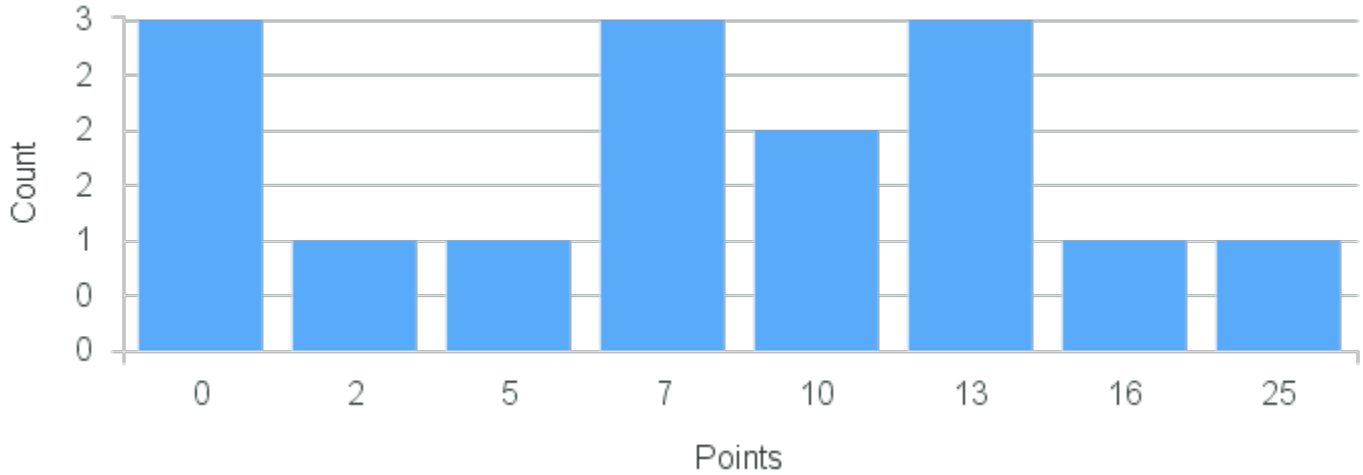

# Course Point Distribution for Fall 2020

CRN: 12311

Course ID: PH101 Cross List:  
3311

Limit: 25

Greek Philosophy

Demand: 15

Waitlisted: 0

Department: Philosophy