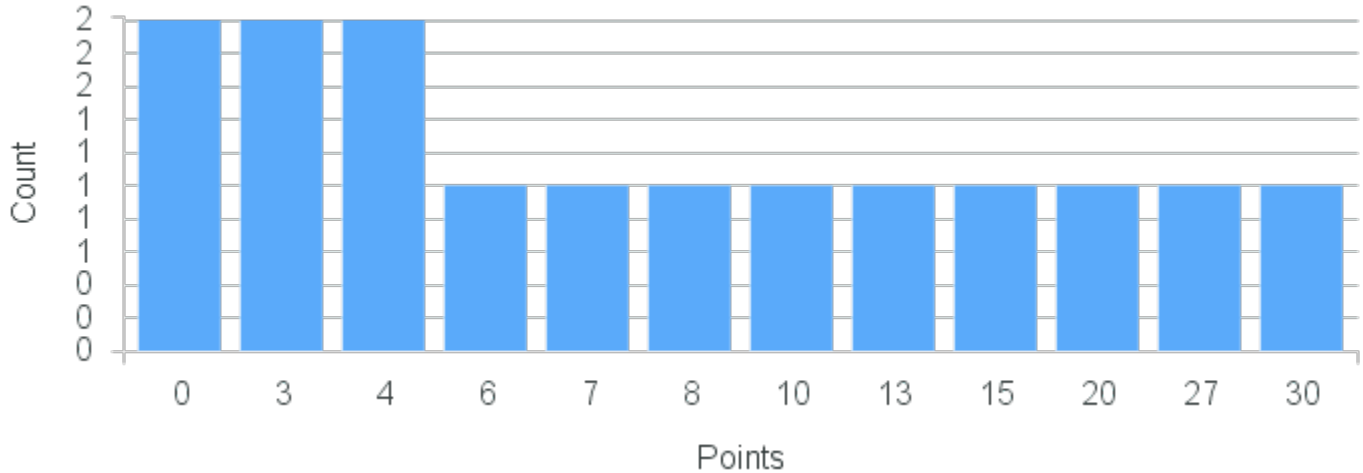

# Course Point Distribution for Fall 2020

CRN: 12814

Course ID: ED320 Cross List:  
3311

Limit: 25

Diversity and Equity in Education

Demand: 15

Waitlisted: 0

Department: Education