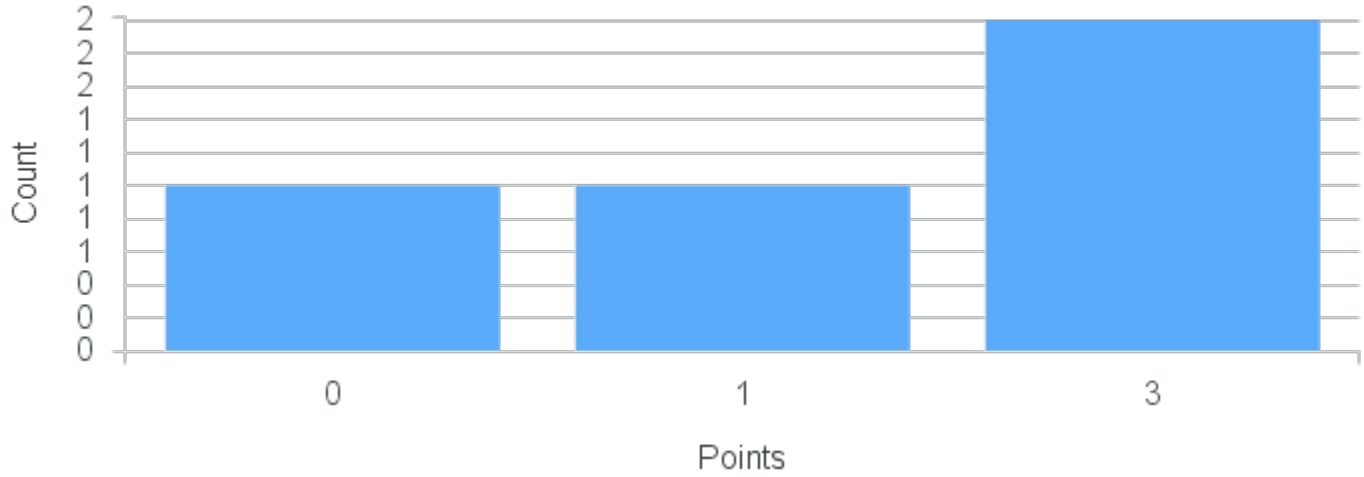

Course Point Distribution for Fall 2020

CRN: 12145

Course ID: PA250 Cross List: RM200 4411
4411

Limit: 25

Topics in Asian Literature & Culture: Asian Literature, Culture, and film under U.S. Occupation

Demand: 4

Waitlisted: 0

Department: Non-Departmental
Studies

Term	Block(s)	CRN	Course ID	See Also	Course Limit	Course Demand	Count	Points
Fall 2020	4	12145	PA250 4411	RM200 4411	25	4	2	3
Fall 2020	4	12145	PA250 4411	RM200 4411	25	4	1	1
Fall 2020	4	12145	PA250 4411	RM200 4411	25	4	1	0