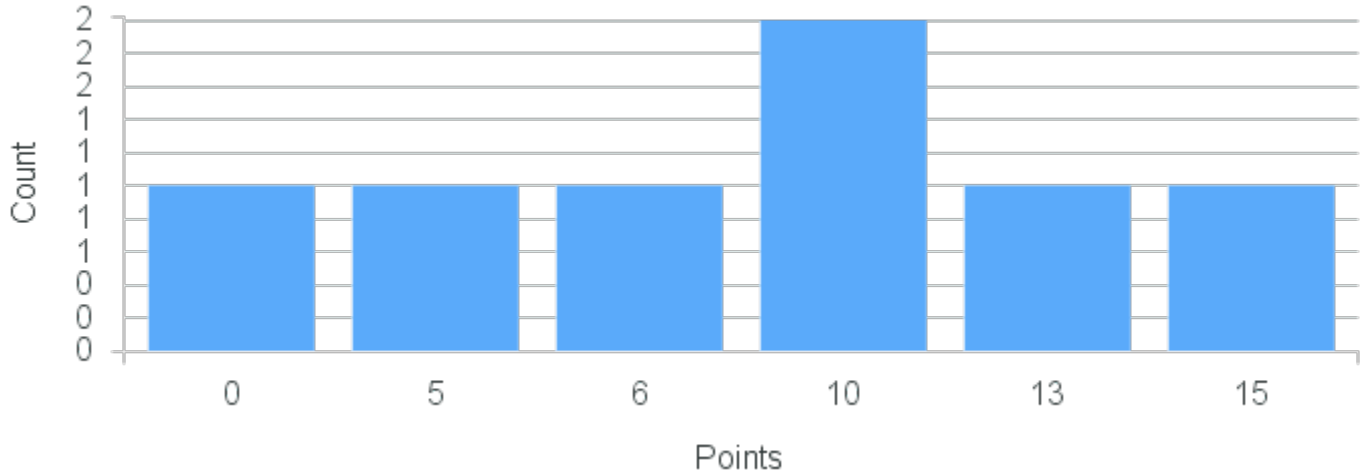

# Course Point Distribution for Fall 2020

CRN: 12315

Course ID: PH228 Cross List:  
1111

Limit: 25

Philosophy of Science

Demand: 7

Waitlisted: 0

Department: Philosophy