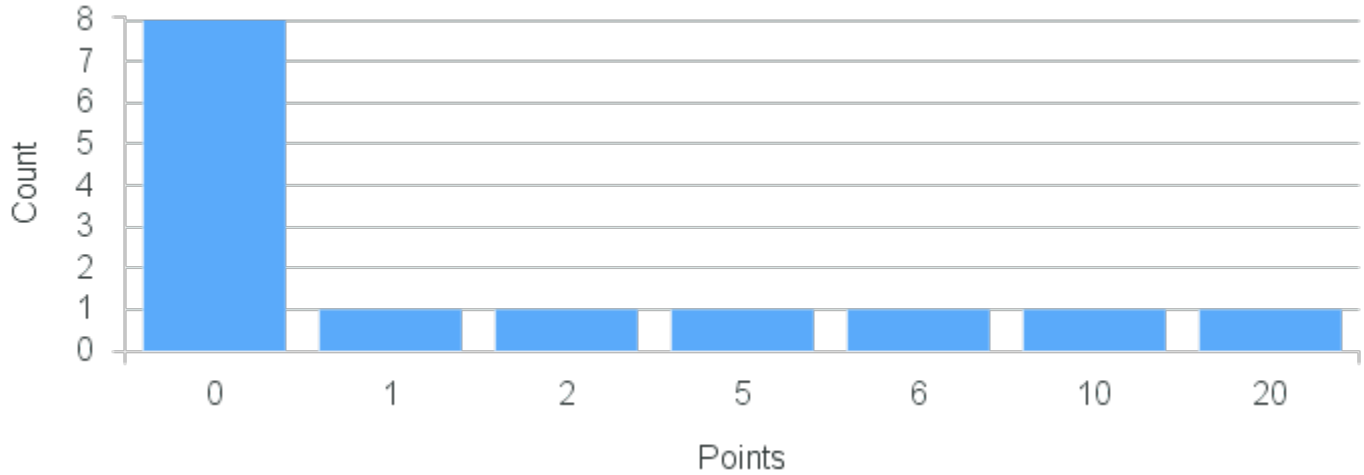

Course Point Distribution for Fall 2020

CRN: 12170

Course ID: EN480 Cross List:
1111

Limit: 16

Senior Seminar: Literature

Demand: 14

Waitlisted: 0

Department: English

Term	Block(s)	CRN	Course ID	See Also	Course Limit	Course Demand	Count	Points
Fall 2020	1	12170	EN480 1111		16	14	1	20
Fall 2020	1	12170	EN480 1111		16	14	1	10
Fall 2020	1	12170	EN480 1111		16	14	1	6
Fall 2020	1	12170	EN480 1111		16	14	1	5
Fall 2020	1	12170	EN480 1111		16	14	1	2
Fall 2020	1	12170	EN480 1111		16	14	1	1
Fall 2020	1	12170	EN480 1111		16	14	8	0