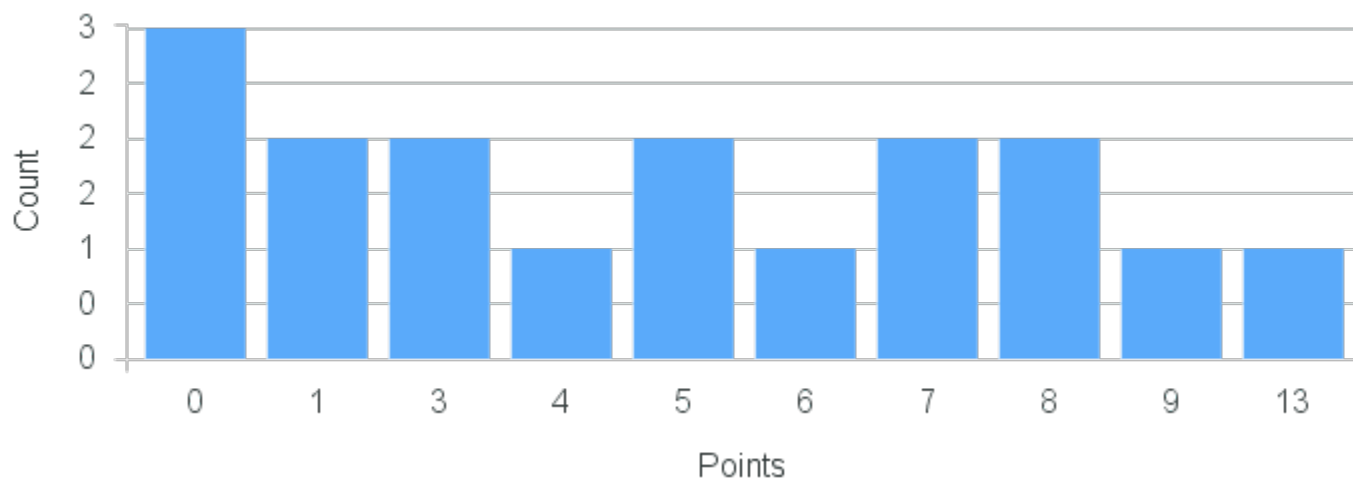

Course Point Distribution for Fall 2020

CRN: 12185

Course ID: CH241 Cross List:
3311

Limit: 16

Analytical/Bioanalytical Chemistry

Demand: 17

Waitlisted: 1

Department: Chemistry &
Biochemistry

Min Points: 0

Term	Block(s)	CRN	Course ID	See Also	Course Limit	Course Demand	Count	Points
Fall 2020	3	12185	CH241 3311		16	17	1	13
Fall 2020	3	12185	CH241 3311		16	17	1	9
Fall 2020	3	12185	CH241 3311		16	17	2	8
Fall 2020	3	12185	CH241 3311		16	17	2	7
Fall 2020	3	12185	CH241 3311		16	17	1	6
Fall 2020	3	12185	CH241 3311		16	17	2	5
Fall 2020	3	12185	CH241 3311		16	17	1	4
Fall 2020	3	12185	CH241 3311		16	17	2	3
Fall 2020	3	12185	CH241 3311		16	17	2	1
Fall 2020	3	12185	CH241 3311		16	17	3	0