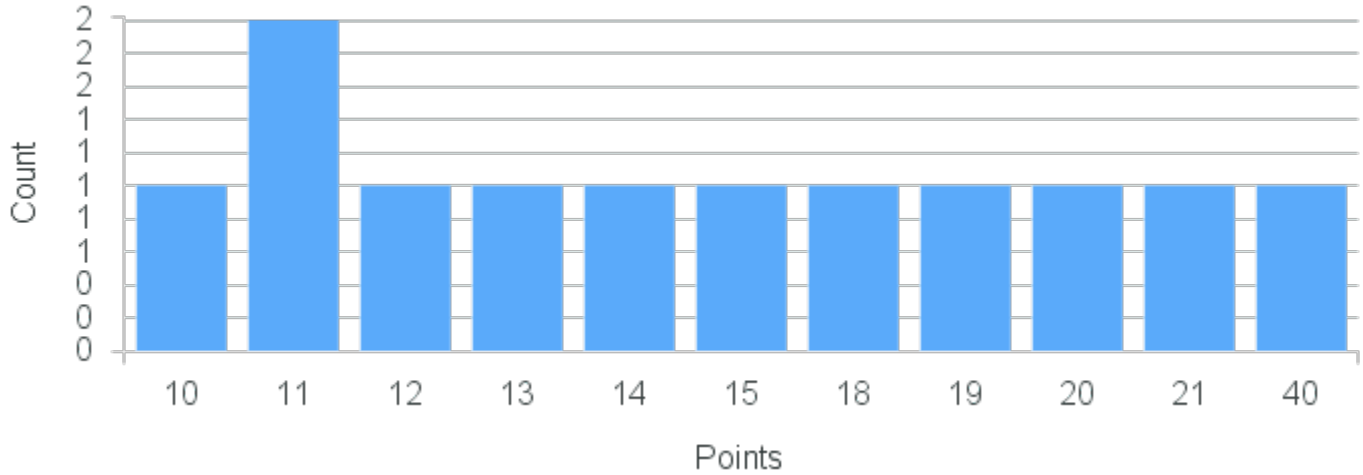

Course Point Distribution for Fall 2020

CRN: 12339

Course ID: EV128 Cross List:
3311

Limit: 25

Introduction to Global Climate Change

Demand: 12

Waitlisted: 0

Department: Environmental
Science

Term	Block(s)	CRN	Course ID	See Also	Course Limit	Course Demand	Count	Points
Fall 2020	3	12339	EV128 3311		25	12	1	40
Fall 2020	3	12339	EV128 3311		25	12	1	21
Fall 2020	3	12339	EV128 3311		25	12	1	20
Fall 2020	3	12339	EV128 3311		25	12	1	19
Fall 2020	3	12339	EV128 3311		25	12	1	18
Fall 2020	3	12339	EV128 3311		25	12	1	15
Fall 2020	3	12339	EV128 3311		25	12	1	14
Fall 2020	3	12339	EV128 3311		25	12	1	13
Fall 2020	3	12339	EV128 3311		25	12	1	12
Fall 2020	3	12339	EV128 3311		25	12	2	11
Fall 2020	3	12339	EV128 3311		25	12	1	10