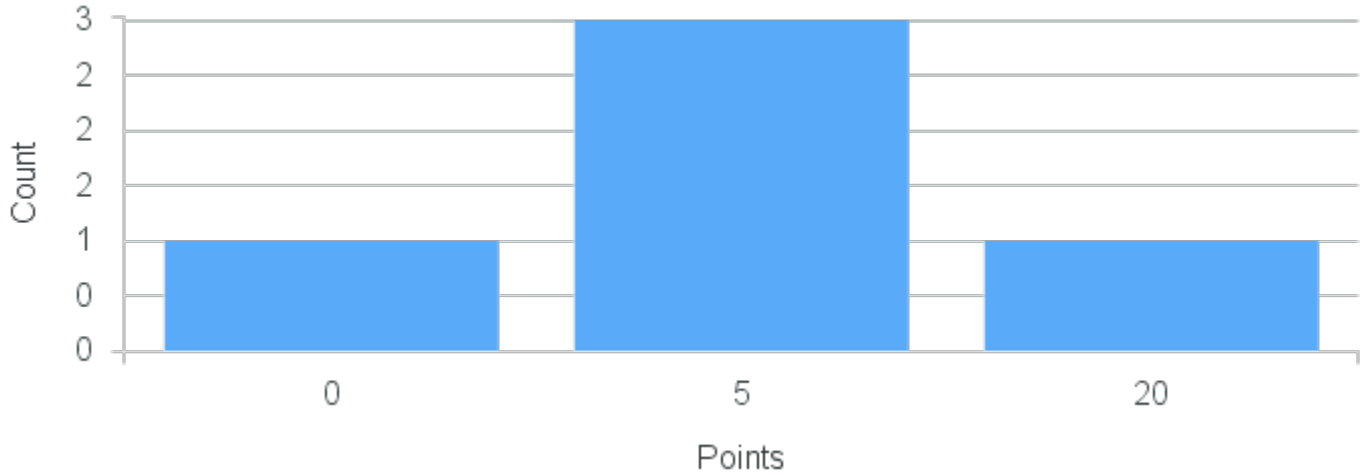

# Course Point Distribution for Fall 2020

CRN: 12261

Course ID: FR305 Cross List:  
3311

Limit: 15

Cultural Context and Written Expression

Demand: 5

Waitlisted: 0

Department: French & Italian