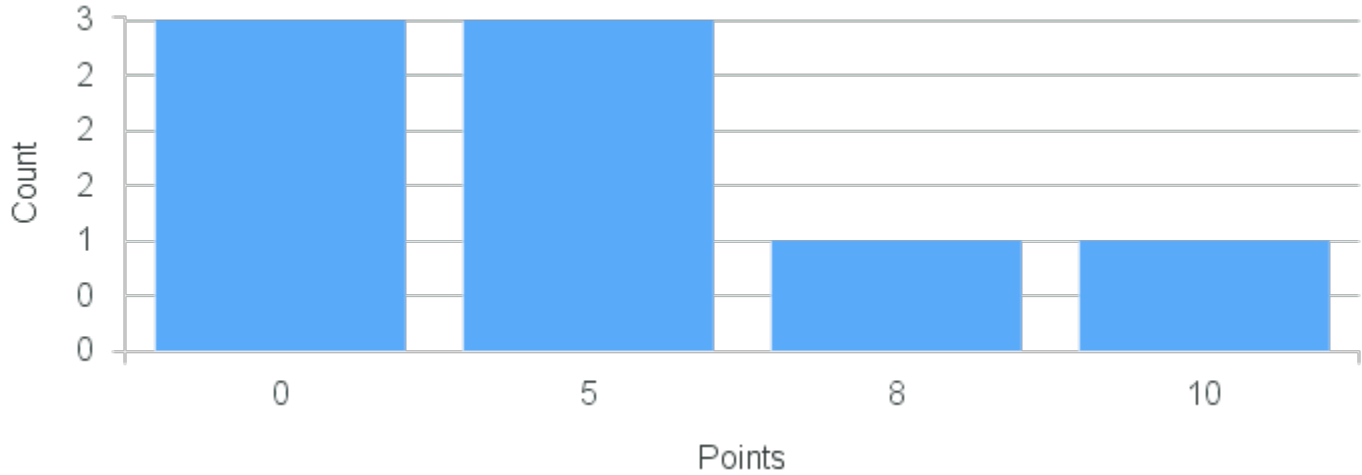

Course Point Distribution for Fall 2020

CRN: 12258

Course ID: FR310 Cross List: CO300 2221,FM205 2211
2211

Limit: 25

Literature & Film

Demand: 8

Waitlisted: 0

Department: Romance
Languages

Term	Block(s)	CRN	Course ID	See Also	Course Limit	Course Demand	Count	Points
Fall 2020	2	12258	FR310 2211	CO300 2221,FM205 2211	25	8	1	10
Fall 2020	2	12258	FR310 2211	CO300 2221,FM205 2211	25	8	1	8
Fall 2020	2	12258	FR310 2211	CO300 2221,FM205 2211	25	8	3	5
Fall 2020	2	12258	FR310 2211	CO300 2221,FM205 2211	25	8	3	0