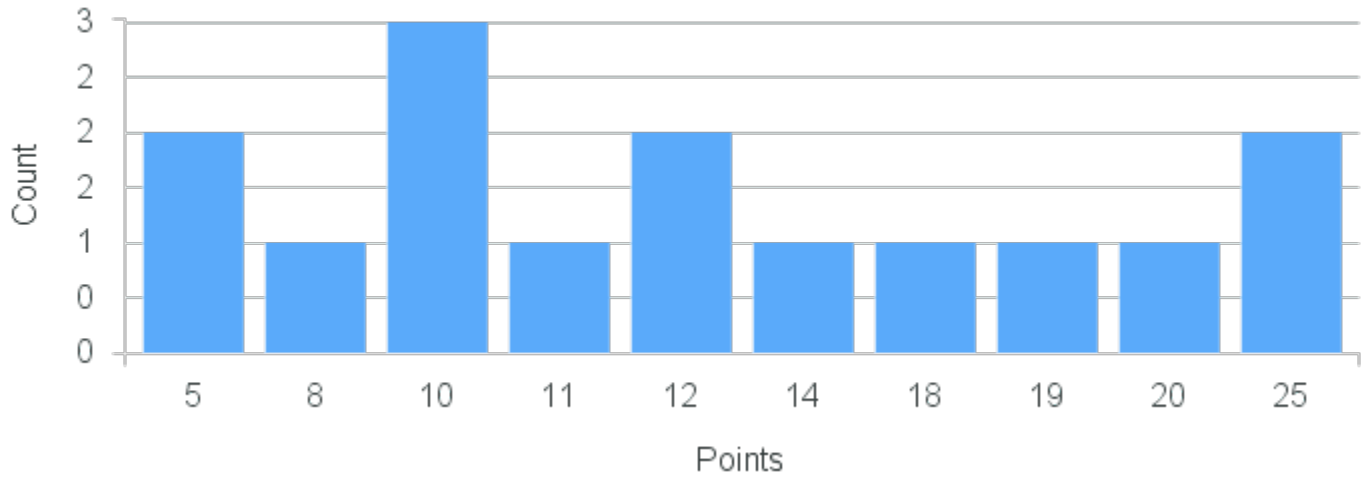

# Course Point Distribution for Fall 2020

CRN: 12478

Course ID: CP115 Cross List:  
3311

Limit: 25

Computational Thinking

Demand: 15

Waitlisted: 0

Department: Mathematics &  
Computer Science