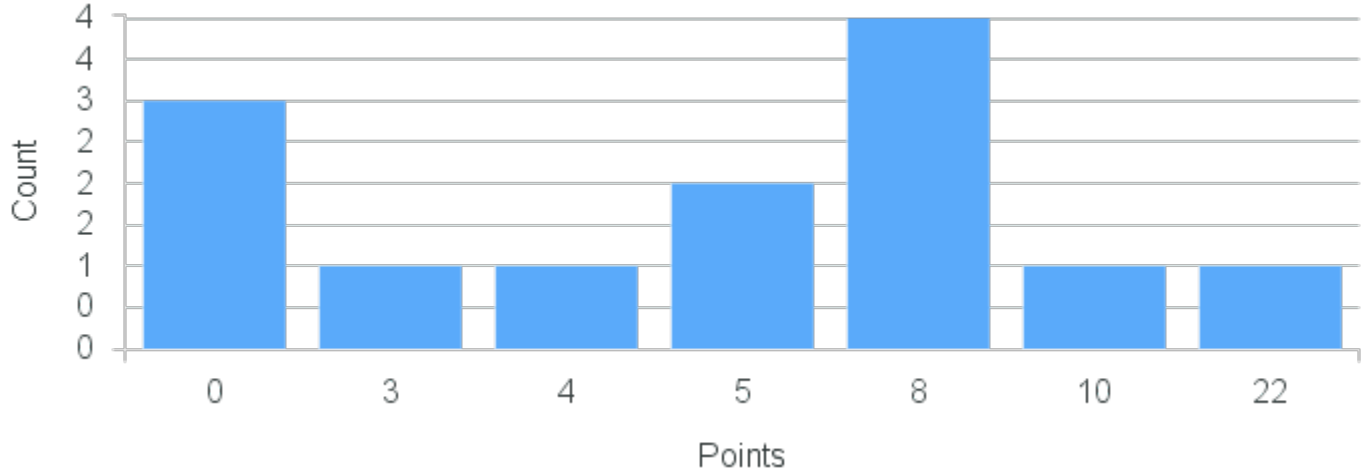

# Course Point Distribution for Fall 2020

CRN: 12035

Course ID: HY223 Cross List: PA217 3311  
3311

Limit: 25

China in the Age of Confucius

Demand: 13

Waitlisted: 0

Department: History