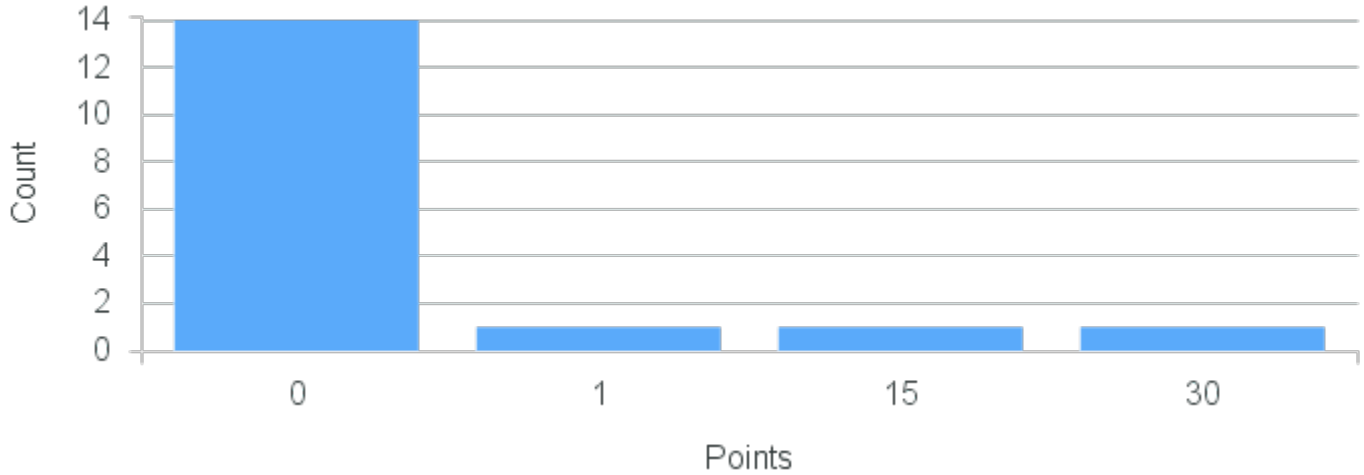

Course Point Distribution for Fall 2020

CRN: 12392

Course ID: PH263 Cross List: CO200 2231
2211

Limit: 17

Contemporary Psychoanalysis: Theory and Practice (Chicago)

Demand: 17

Waitlisted: 0

Department: Philosophy

Term	Block(s)	CRN	Course ID	See Also	Course Limit	Course Demand	Count	Points
Fall 2020	2	12392	PH263 2211	CO200 2231	17	17	1	30
Fall 2020	2	12392	PH263 2211	CO200 2231	17	17	1	15
Fall 2020	2	12392	PH263 2211	CO200 2231	17	17	1	1
Fall 2020	2	12392	PH263 2211	CO200 2231	17	17	14	0