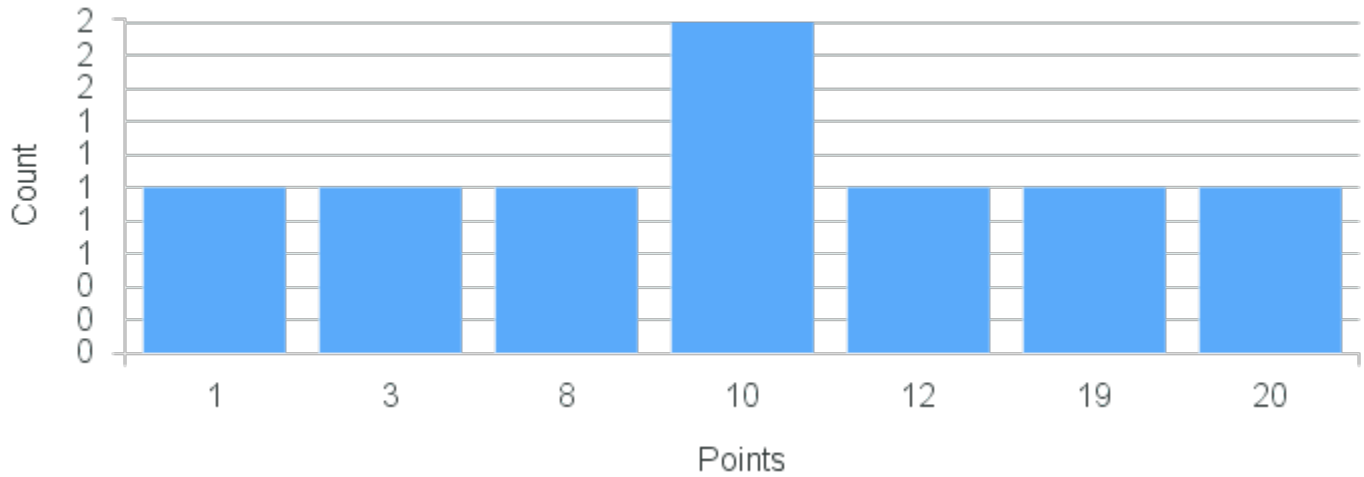

# Course Point Distribution for Fall 2020

CRN: 12474

Course ID: MA321 Cross List:  
3311

Limit: 12

Abstract Algebra I

Demand: 8

Waitlisted: 0

Department: Mathematics &  
Computer Science