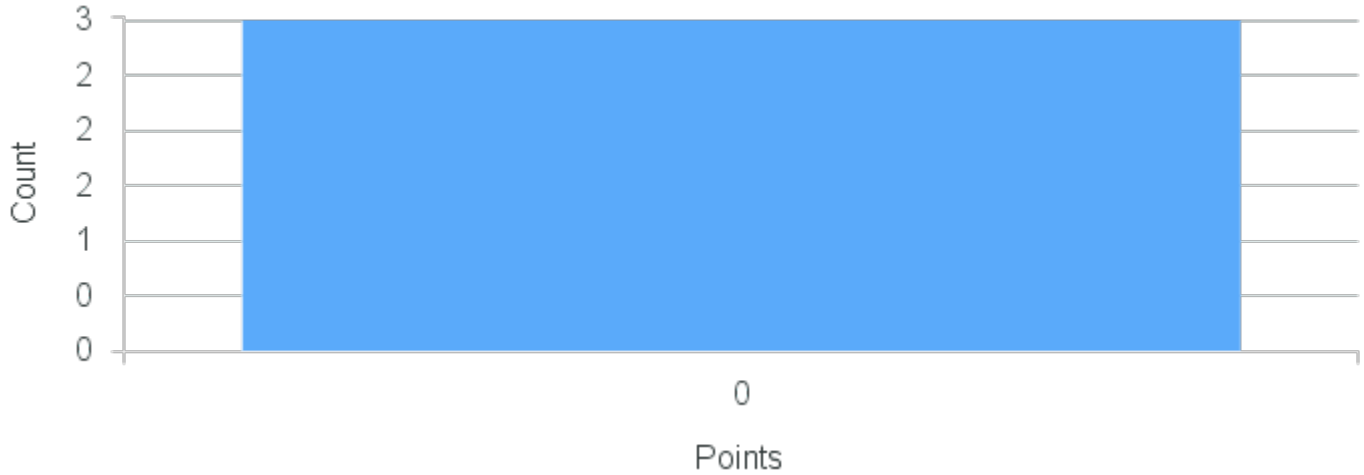

# Course Point Distribution for Fall 2020

CRN: 12465

Course ID: DS102 Cross List:  
2312

Limit: 25

Introduction to Latin Dance

Demand: 3

Waitlisted: 0

Department: Drama & Dance