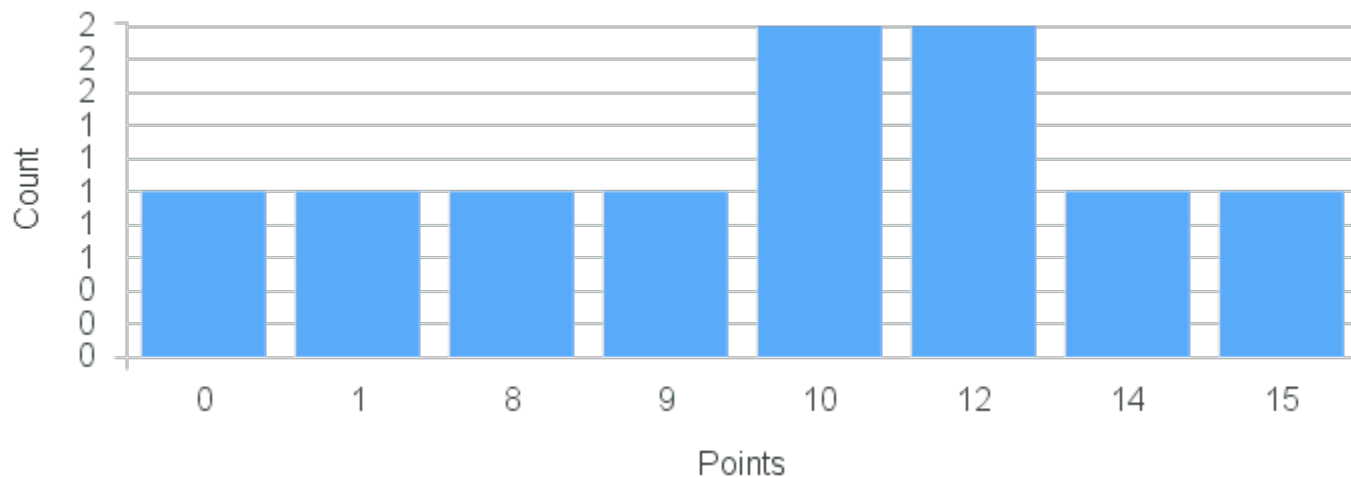

# Course Point Distribution for Fall 2020

CRN: 12801

Course ID: MB131 Cross List:  
3311

Limit: 24

Introduction to Molecular and Cellular Biology

Demand: 10

Waitlisted: 0

Department: Molecular Biology