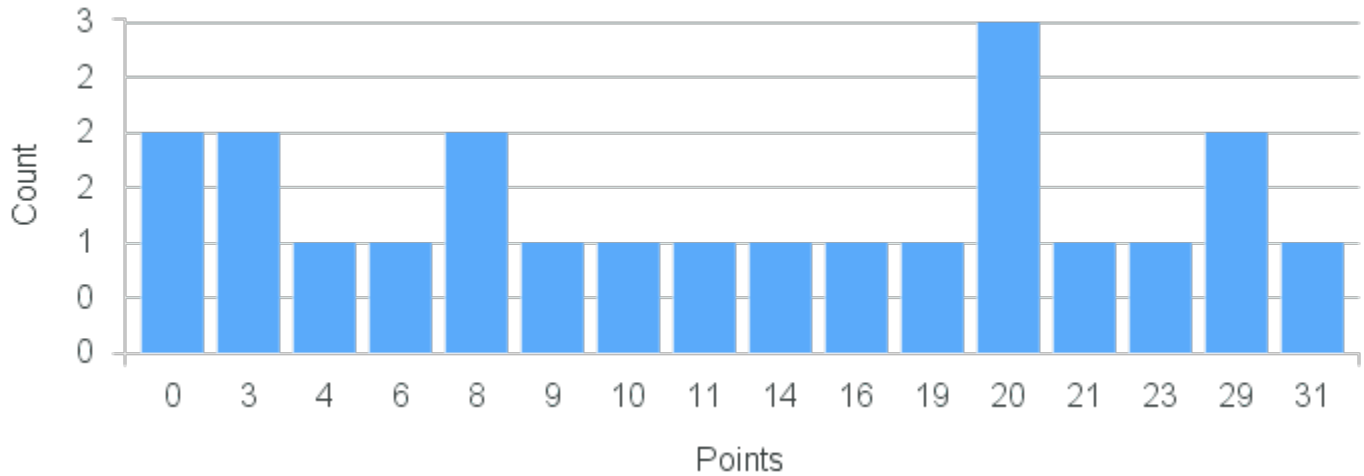

Course Point Distribution for Fall 2020

CRN: 12830

Course ID: AS114 Cross List:
2211

Limit: 16

Art Studio Foundations: Three-Dimensional Design

Demand: 22

Waitlisted: 6

Department: Art

Min Points: 8

Term	Block(s)	CRN	Course ID	See Also	Course Limit	Course Demand	Count	Points
Fall 2020	2	12830	AS114 2211		16	22	1	31
Fall 2020	2	12830	AS114 2211		16	22	2	29
Fall 2020	2	12830	AS114 2211		16	22	1	23
Fall 2020	2	12830	AS114 2211		16	22	1	21
Fall 2020	2	12830	AS114 2211		16	22	3	20
Fall 2020	2	12830	AS114 2211		16	22	1	19
Fall 2020	2	12830	AS114 2211		16	22	1	16
Fall 2020	2	12830	AS114 2211		16	22	1	14
Fall 2020	2	12830	AS114 2211		16	22	1	11
Fall 2020	2	12830	AS114 2211		16	22	1	10
Fall 2020	2	12830	AS114 2211		16	22	1	9
Fall 2020	2	12830	AS114 2211		16	22	2	8
Fall 2020	2	12830	AS114 2211		16	22	1	6
Fall 2020	2	12830	AS114 2211		16	22	1	4