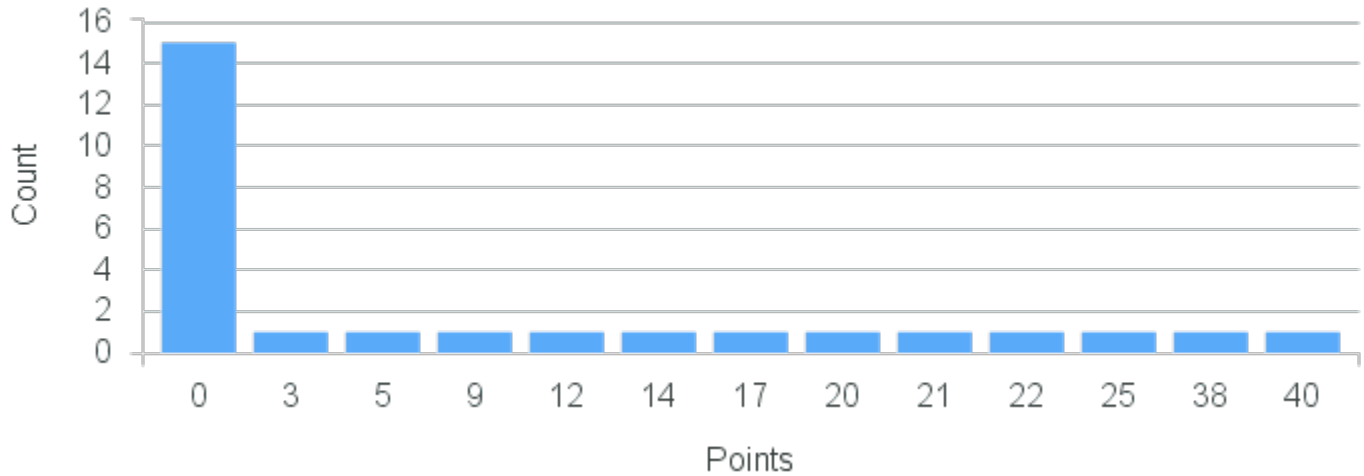

Course Point Distribution for Fall 2020

CRN: 12728

Course ID: PC108 Cross List:
1413

Limit: 8

Introduction to Machining and Fabrication

Demand: 27

Waitlisted: 19

Department: Physics

Min Points: 14

Term	Block(s)	CRN	Course ID	See Also	Course Limit	Course Demand	Count	Points
Fall 2020	1-4	12728	PC108 1413		8	27	1	40
Fall 2020	1-4	12728	PC108 1413		8	27	1	38
Fall 2020	1-4	12728	PC108 1413		8	27	1	25
Fall 2020	1-4	12728	PC108 1413		8	27	1	22
Fall 2020	1-4	12728	PC108 1413		8	27	1	21
Fall 2020	1-4	12728	PC108 1413		8	27	1	20
Fall 2020	1-4	12728	PC108 1413		8	27	1	17
Fall 2020	1-4	12728	PC108 1413		8	27	1	14
Fall 2020	1-4	12728	PC108 1413		8	27	1	12
Fall 2020	1-4	12728	PC108 1413		8	27	1	9
Fall 2020	1-4	12728	PC108 1413		8	27	1	5
Fall 2020	1-4	12728	PC108 1413		8	27	1	3
Fall 2020	1-4	12728	PC108 1413		8	27	15	0