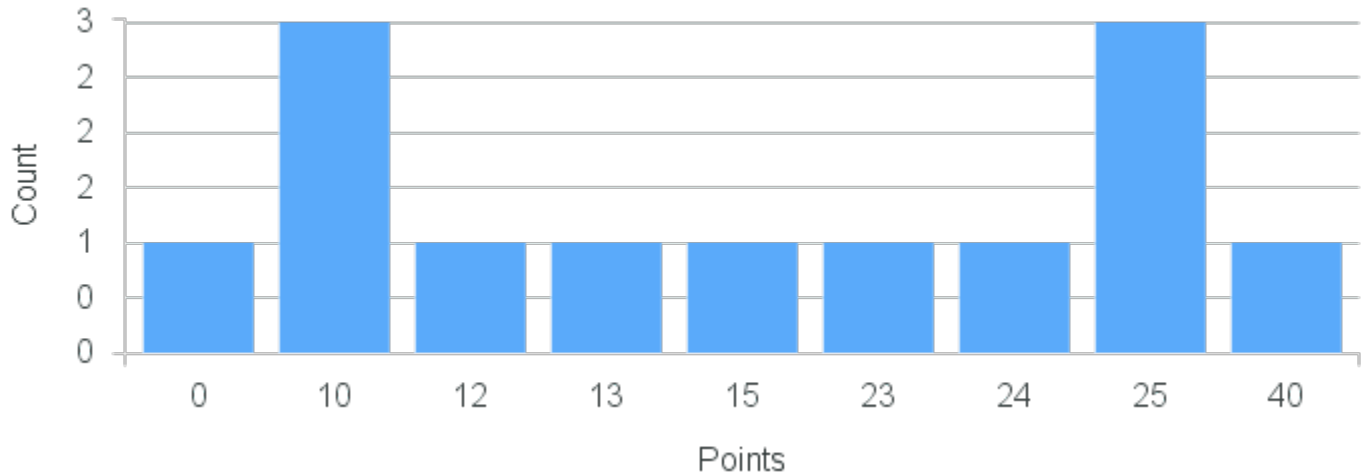

Course Point Distribution for Fall 2020

CRN: 12827

Course ID: AS212 Cross List:
4411

Limit: 12

Design Workshop

Demand: 13

Waitlisted: 1

Department: Art

Min Points: 10

Term	Block(s)	CRN	Course ID	See Also	Course Limit	Course Demand	Count	Points
Fall 2020	4	12827	AS212 4411		12	13	1	40
Fall 2020	4	12827	AS212 4411		12	13	3	25
Fall 2020	4	12827	AS212 4411		12	13	1	24
Fall 2020	4	12827	AS212 4411		12	13	1	23
Fall 2020	4	12827	AS212 4411		12	13	1	15
Fall 2020	4	12827	AS212 4411		12	13	1	13
Fall 2020	4	12827	AS212 4411		12	13	1	12
Fall 2020	4	12827	AS212 4411		12	13	3	10
Fall 2020	4	12827	AS212 4411		12	13	1	0