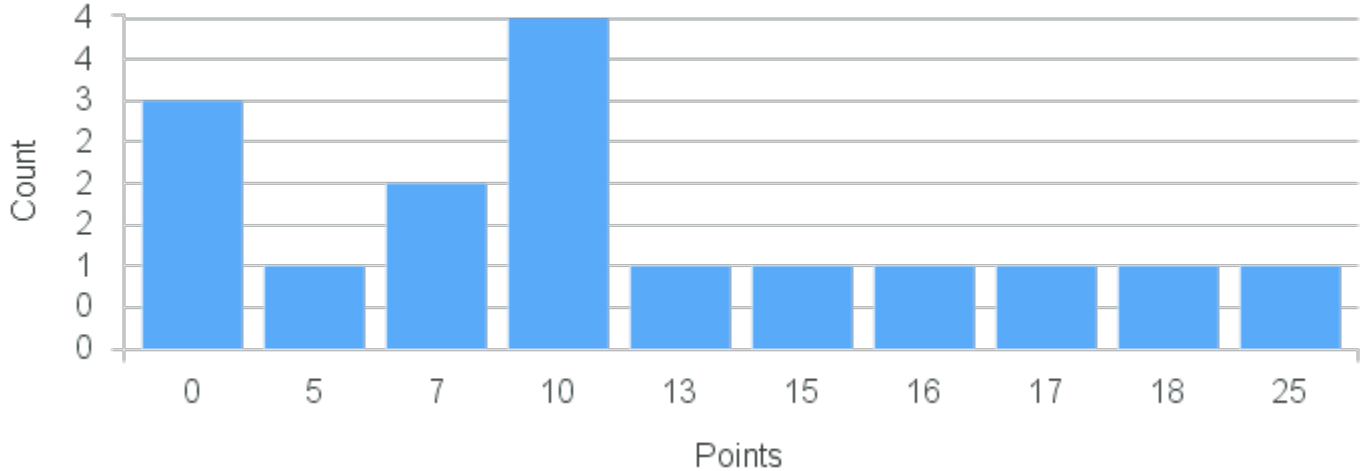

Course Point Distribution for Fall 2020

CRN: 12161

Course ID: EN381 Cross List:
4411

Limit: 25

Major Authors: Jane Austen

Demand: 16

Waitlisted: 0

Department: English

Term	Block(s)	CRN	Course ID	See Also	Course Limit	Course Demand	Count	Points
Fall 2020	4	12161	EN381 4411		25	16	1	25
Fall 2020	4	12161	EN381 4411		25	16	1	18
Fall 2020	4	12161	EN381 4411		25	16	1	17
Fall 2020	4	12161	EN381 4411		25	16	1	16
Fall 2020	4	12161	EN381 4411		25	16	1	15
Fall 2020	4	12161	EN381 4411		25	16	1	13
Fall 2020	4	12161	EN381 4411		25	16	4	10
Fall 2020	4	12161	EN381 4411		25	16	2	7
Fall 2020	4	12161	EN381 4411		25	16	1	5
Fall 2020	4	12161	EN381 4411		25	16	3	0