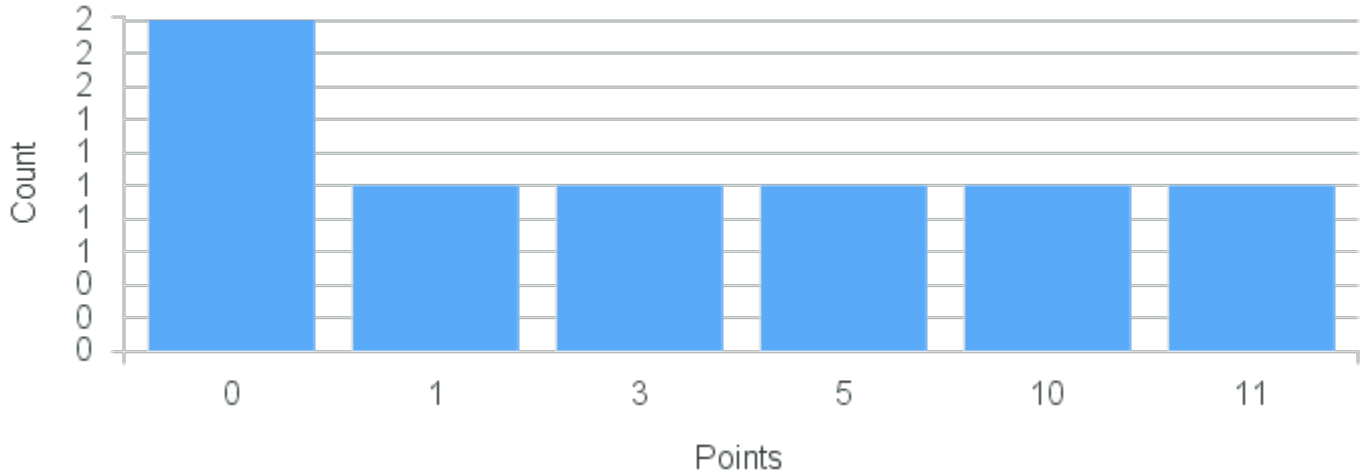

Course Point Distribution for Fall 2020

CRN: 12357

Course ID: GR220 Cross List: GR320 1111,PS203 1111
1111

Limit: 25

Intermediate Topics in German Studies: The Grand Coalition State: Introduction to Politics in German

Demand: 7

Waitlisted: 0

Department: German, Russian &
E Asian Lang

Term	Block(s)	CRN	Course ID	See Also	Course Limit	Course Demand	Count	Points
Fall 2020	1	12357	GR220 1111	GR320 1111,PS203 1111	25	7	1	11
Fall 2020	1	12357	GR220 1111	GR320 1111,PS203 1111	25	7	1	10
Fall 2020	1	12357	GR220 1111	GR320 1111,PS203 1111	25	7	1	5
Fall 2020	1	12357	GR220 1111	GR320 1111,PS203 1111	25	7	1	3
Fall 2020	1	12357	GR220 1111	GR320 1111,PS203 1111	25	7	1	1
Fall 2020	1	12357	GR220 1111	GR320 1111,PS203 1111	25	7	2	0