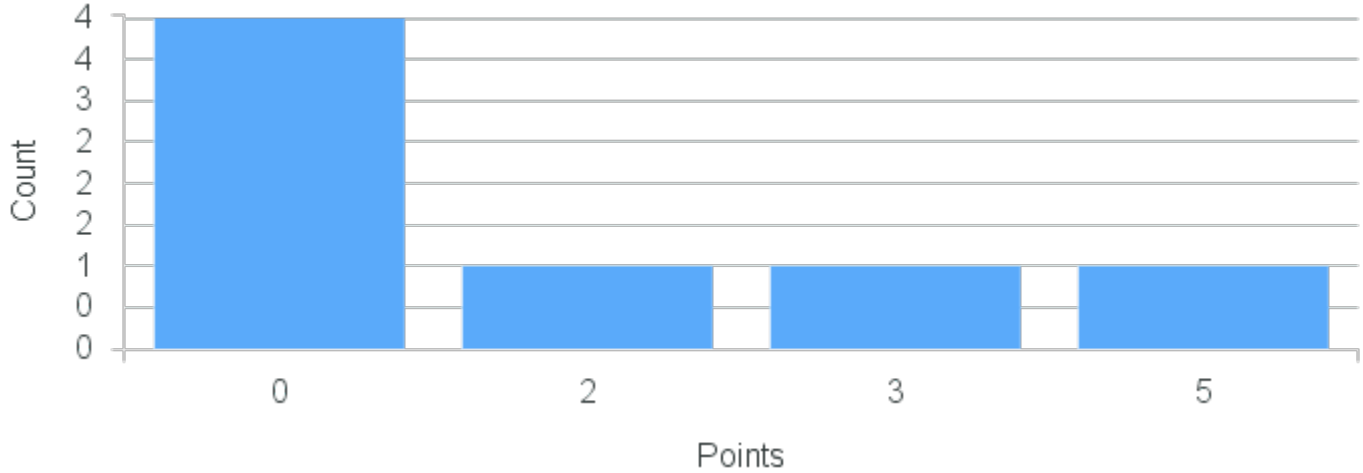

# Course Point Distribution for Fall 2020

CRN: 12399

Course ID: CL211 Cross List:  
4411

Limit: 18

Reading in Latin:

Demand: 7

Waitlisted: 0

Department: Classics