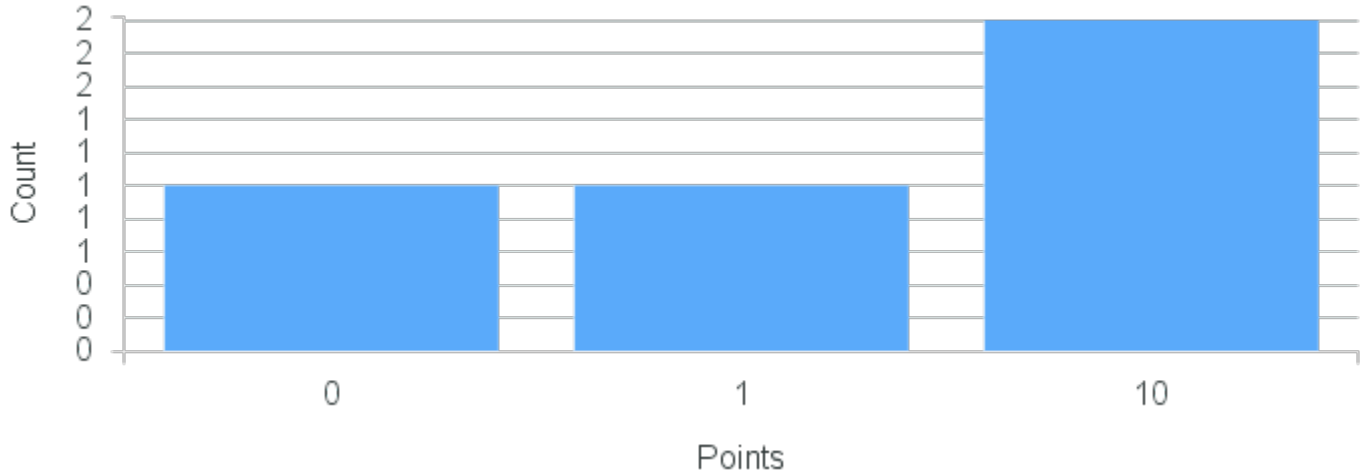

# Course Point Distribution for Fall 2020

CRN: 12753

Course ID: CL222 Cross List:  
2211

Limit: 25

Topics: Ancient Identities in Literature and Film

Demand: 4

Waitlisted: 0

Department: Classics