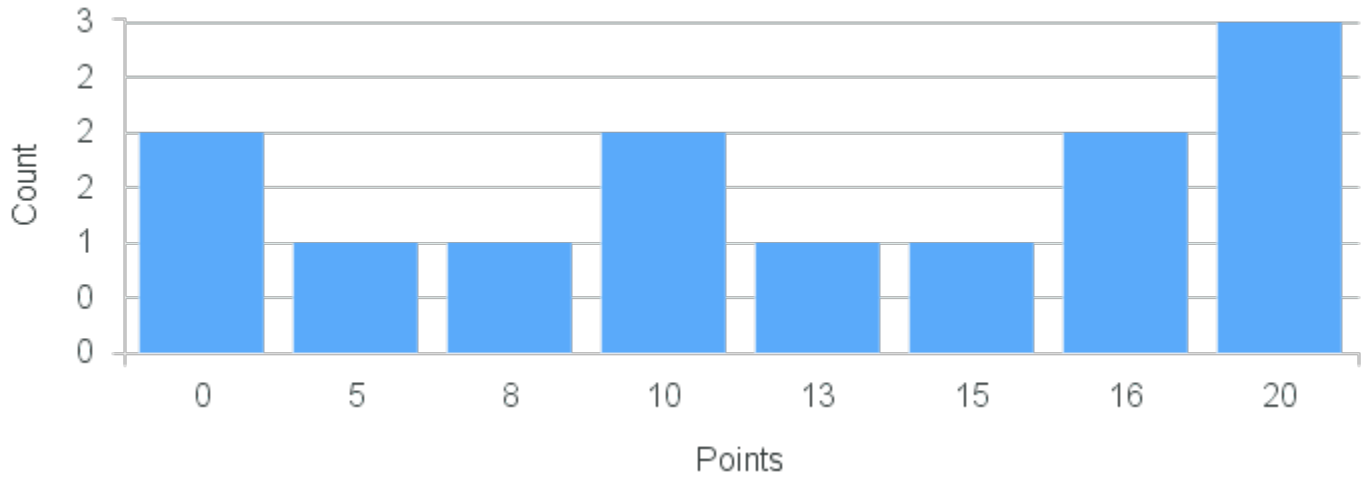

Course Point Distribution for Fall 2020

CRN: 12299

Course ID: EC403 Cross List:
3311

Limit: 25

Econometric Theory

Demand: 13

Waitlisted: 0

Department: Economics &
Business

Term	Block(s)	CRN	Course ID	See Also	Course Limit	Course Demand	Count	Points
Fall 2020	3	12299	EC403 3311		25	13	3	20
Fall 2020	3	12299	EC403 3311		25	13	2	16
Fall 2020	3	12299	EC403 3311		25	13	1	15
Fall 2020	3	12299	EC403 3311		25	13	1	13
Fall 2020	3	12299	EC403 3311		25	13	2	10
Fall 2020	3	12299	EC403 3311		25	13	1	8
Fall 2020	3	12299	EC403 3311		25	13	1	5
Fall 2020	3	12299	EC403 3311		25	13	2	0