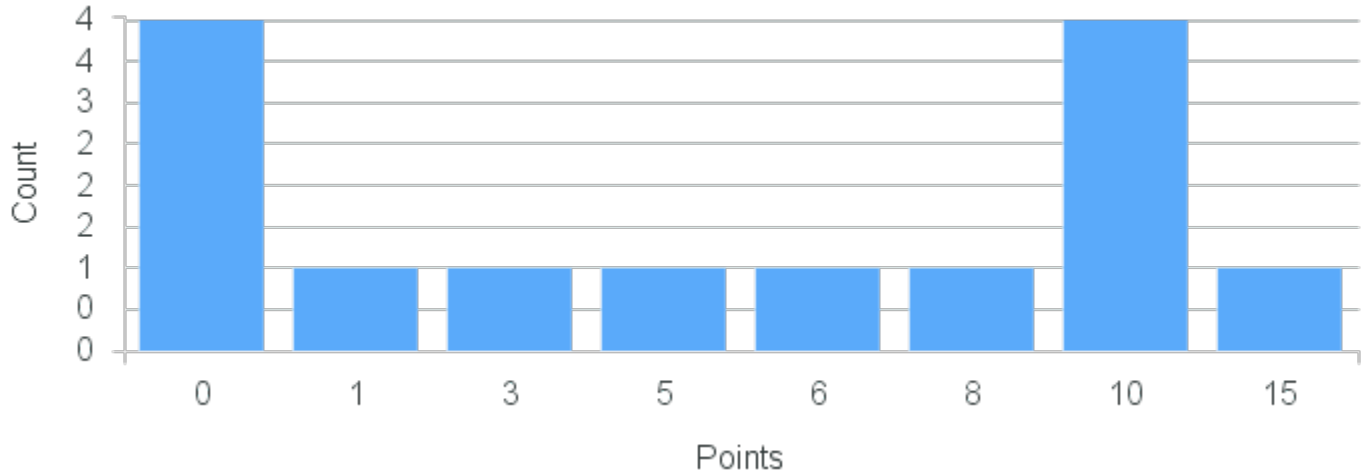

Course Point Distribution for Fall 2020

CRN: 12518

Course ID: AN208 Cross List: RS200 2211,SW200 2221,RM200 2211
2221,CO200 2251

Limit: 32

Topics in Anthropology: Indigenous Peoples of North America and the Russian North

Demand: 14

Waitlisted: 0

Department: Anthropology

Term	Block(s)	CRN	Course ID	See Also	Course Limit	Course Demand	Count	Points
Fall 2020	2	12518	AN208 2211	RS200 2211,SW200 2221,RM200 2221,CO200 2251	32	14	1	15
Fall 2020	2	12518	AN208 2211	RS200 2211,SW200 2221,RM200 2221,CO200 2251	32	14	4	10
Fall 2020	2	12518	AN208 2211	RS200 2211,SW200 2221,RM200 2221,CO200 2251	32	14	1	8
Fall 2020	2	12518	AN208 2211	RS200 2211,SW200 2221,RM200 2221,CO200 2251	32	14	1	6
Fall 2020	2	12518	AN208 2211	RS200 2211,SW200 2221,RM200 2221,CO200 2251	32	14	1	5
Fall 2020	2	12518	AN208 2211	RS200 2211,SW200 2221,RM200 2221,CO200 2251	32	14	1	3
Fall 2020	2	12518	AN208 2211	RS200 2211,SW200 2221,RM200 2221,CO200 2251	32	14	1	1
Fall 2020	2	12518	AN208 2211	RS200 2211,SW200 2221,RM200 2221,CO200 2251	32	14	4	0