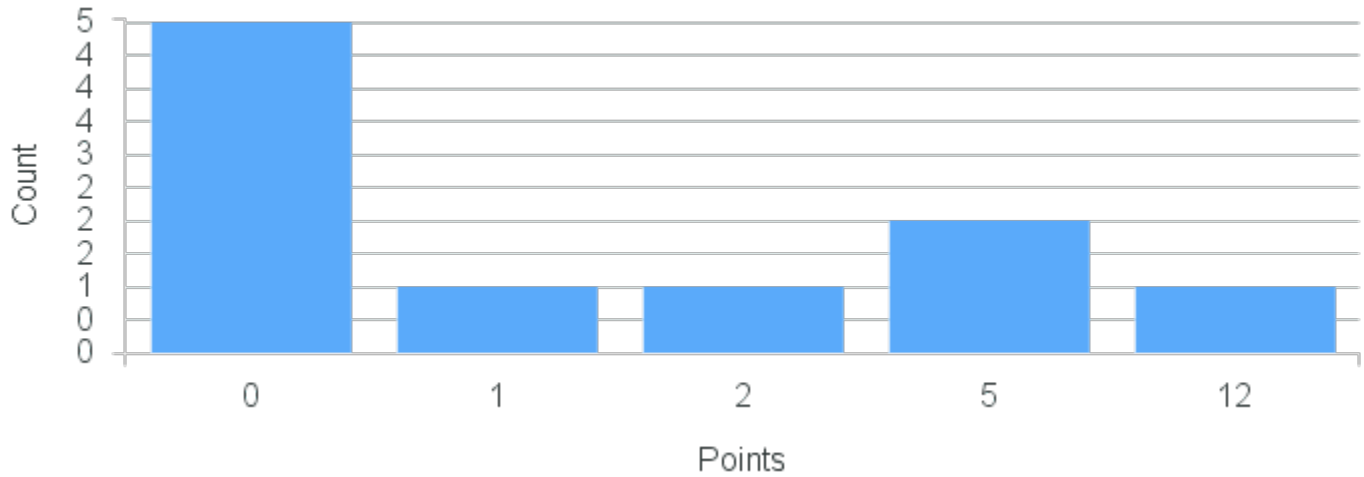

# Course Point Distribution for Fall 2020

CRN: 12098

Course ID: JA301 Cross List: PA301 2211  
2211

Limit: 18

Advanced Japanese Language I

Demand: 10

Waitlisted: 0

Department: German, Russian &  
E Asian Lang