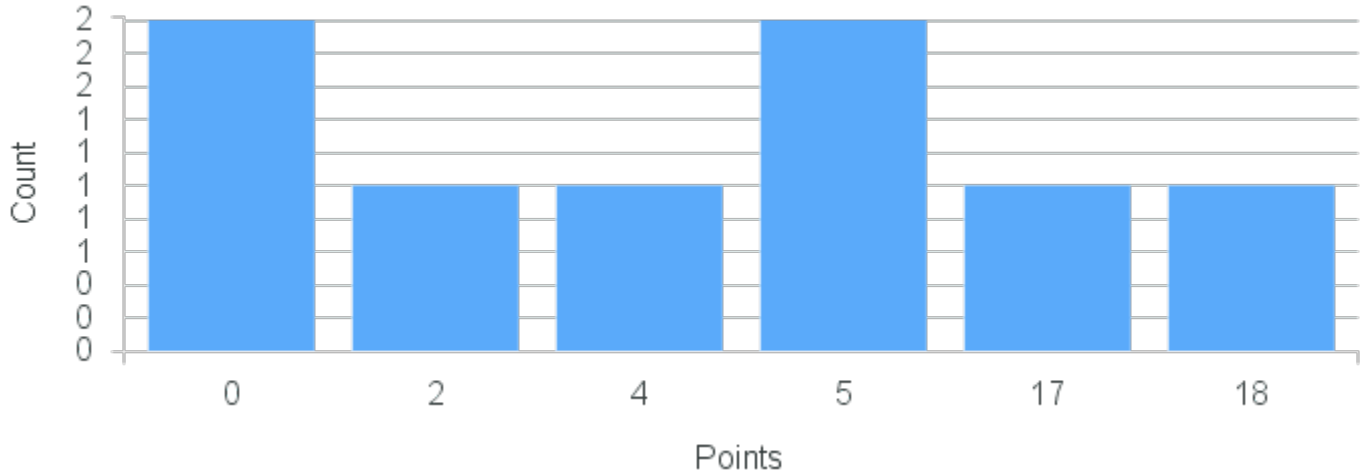

# Course Point Distribution for Fall 2020

CRN: 12332

Course ID: IT104 Cross List:  
4411

Limit: 18

Elementary Italian II

Demand: 8

Waitlisted: 0

Department: French & Italian