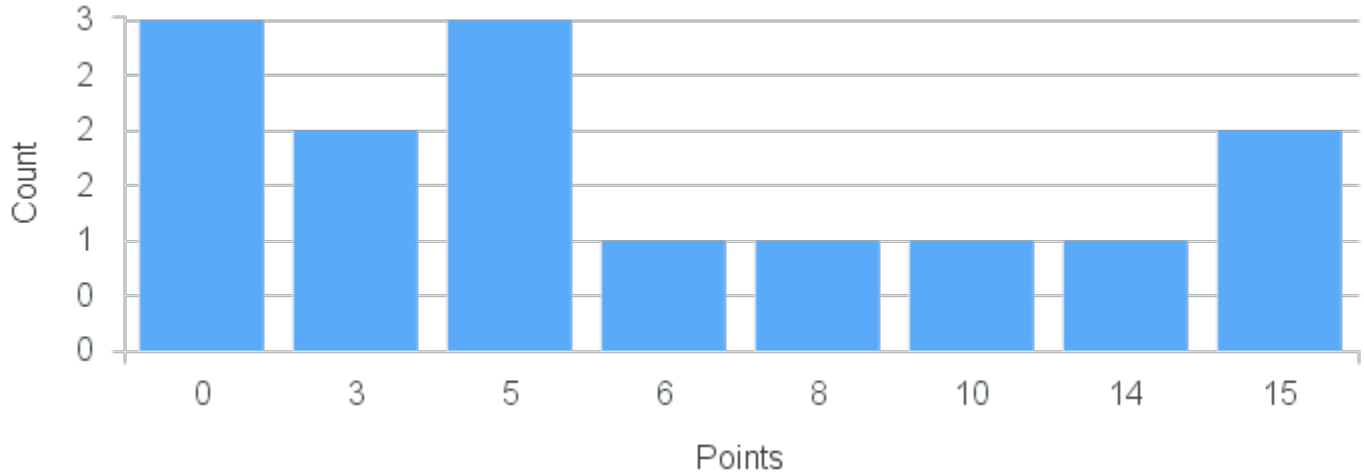

# Course Point Distribution for Fall 2020

CRN: 12017

Course ID: HY228 Cross List:  
4411

Limit: 25

The American Colonies, 1492-1763

Demand: 14

Waitlisted: 0

Department: History