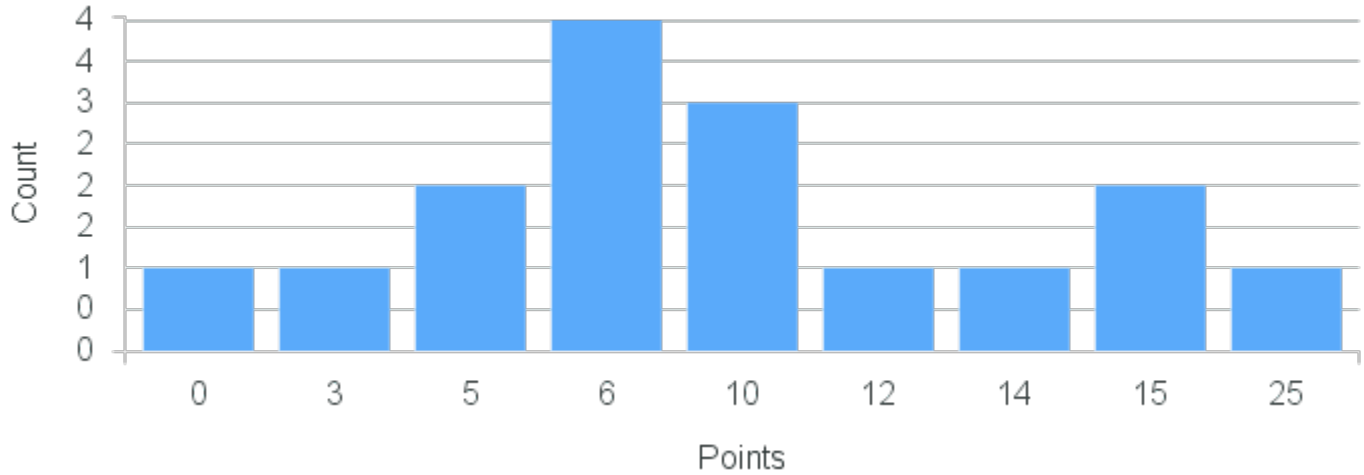

Course Point Distribution for Fall 2020

CRN: 12425

Course ID: EC347 Cross List:
4411

Limit: 25

Economics of International Trade

Demand: 16

Waitlisted: 0

Department: Economics &
Business

Term	Block(s)	CRN	Course ID	See Also	Course Limit	Course Demand	Count	Points
Fall 2020	4	12425	EC347 4411		25	16	1	25
Fall 2020	4	12425	EC347 4411		25	16	2	15
Fall 2020	4	12425	EC347 4411		25	16	1	14
Fall 2020	4	12425	EC347 4411		25	16	1	12
Fall 2020	4	12425	EC347 4411		25	16	3	10
Fall 2020	4	12425	EC347 4411		25	16	4	6
Fall 2020	4	12425	EC347 4411		25	16	2	5
Fall 2020	4	12425	EC347 4411		25	16	1	3
Fall 2020	4	12425	EC347 4411		25	16	1	0