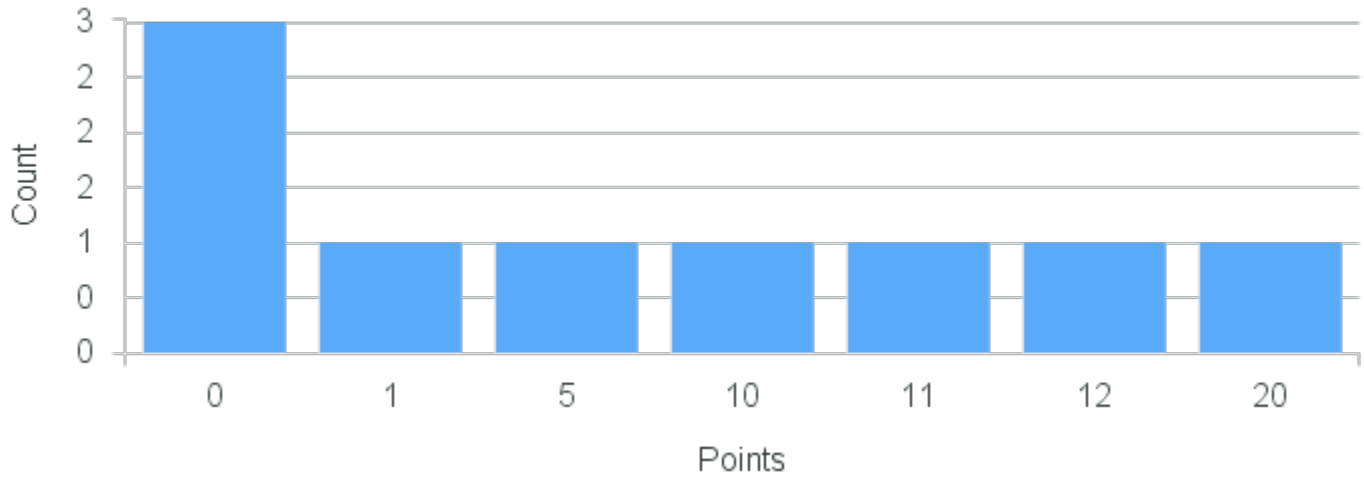

# Course Point Distribution for Fall 2020

CRN: 12290

Course ID: EC405 Cross List:  
1111

Limit: 25

Mathematical Economics of Addiction

Demand: 9

Waitlisted: 0

Department: Economics &  
Business