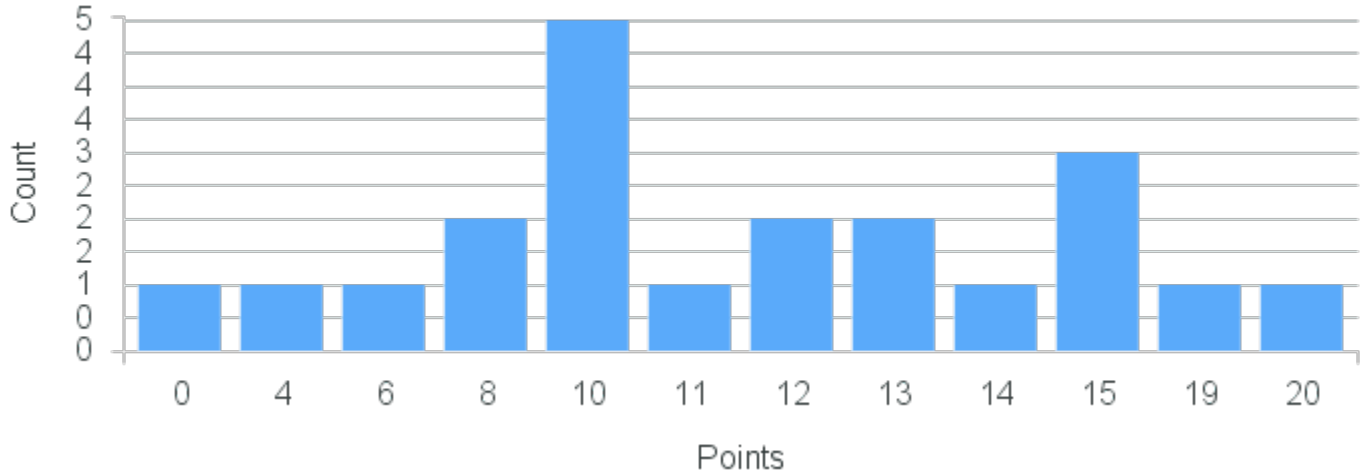

# Course Point Distribution for Fall 2020

CRN: 12750

Course ID: CP341 Cross List:  
2211

Limit: 25

Topics in Computer Science: Theory and Practice of Database Management

Demand: 21

Waitlisted: 0

Department: Mathematics &  
Computer Science