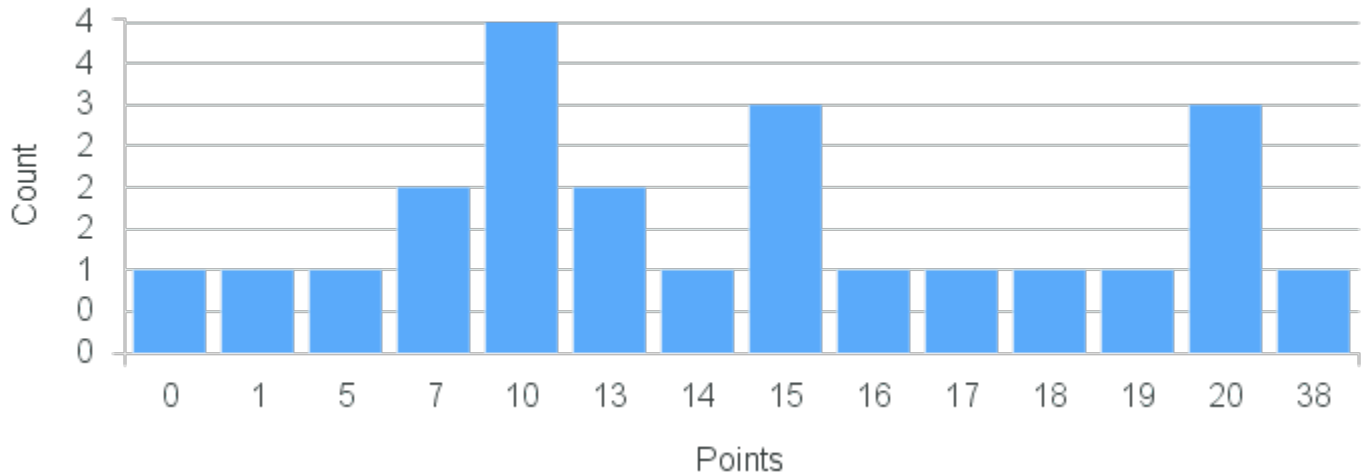

Course Point Distribution for Fall 2020

CRN: 12825

Course ID: AS110 Cross List:
1111

Limit: 16

Art Studio Foundations: Topics: Design Thinking

Demand: 23

Waitlisted: 7

Department: Art

Min Points: 10

Term	Block(s)	CRN	Course ID	See Also	Course Limit	Course Demand	Count	Points
Fall 2020	1	12825	AS110 1111		16	23	1	38
Fall 2020	1	12825	AS110 1111		16	23	3	20
Fall 2020	1	12825	AS110 1111		16	23	1	19
Fall 2020	1	12825	AS110 1111		16	23	1	18
Fall 2020	1	12825	AS110 1111		16	23	1	17
Fall 2020	1	12825	AS110 1111		16	23	1	16
Fall 2020	1	12825	AS110 1111		16	23	3	15
Fall 2020	1	12825	AS110 1111		16	23	1	14
Fall 2020	1	12825	AS110 1111		16	23	2	13
Fall 2020	1	12825	AS110 1111		16	23	4	10
Fall 2020	1	12825	AS110 1111		16	23	2	7
Fall 2020	1	12825	AS110 1111		16	23	1	5
Fall 2020	1	12825	AS110 1111		16	23	1	1
Fall 2020	1	12825	AS110 1111		16	23	1	0