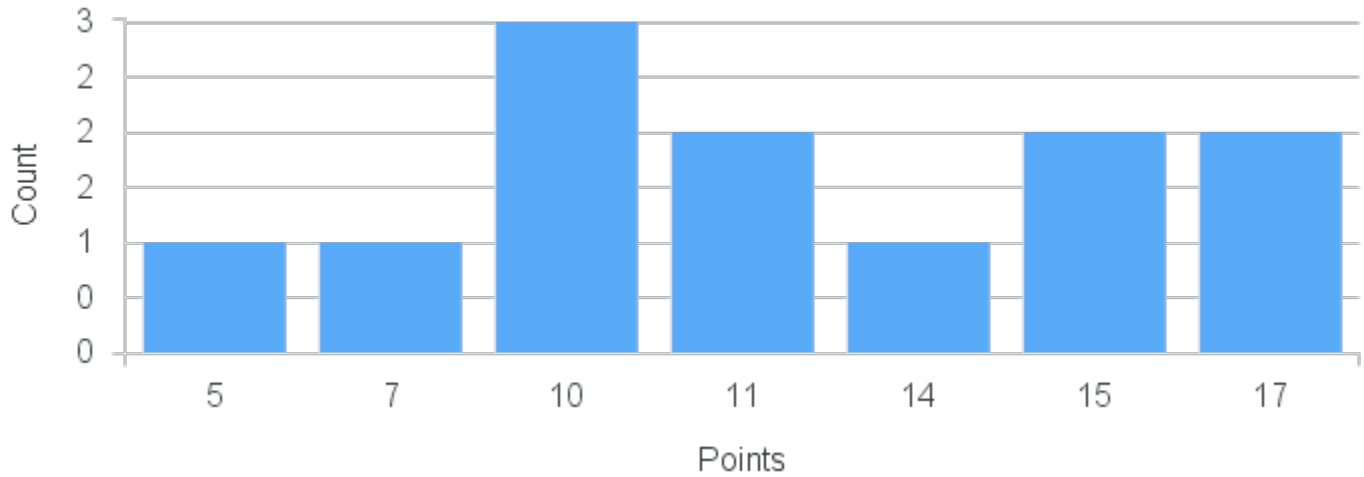

Course Point Distribution for Fall 2020

CRN: 12374

Course ID: EV301 Cross List: SW301 1111
1111

Limit: 12

Political Ecology of the Southwest

Demand: 12

Waitlisted: 0

Department: Environmental
Science

Term	Block(s)	CRN	Course ID	See Also	Course Limit	Course Demand	Count	Points
Fall 2020	1	12374	EV301 1111	SW301 1111	12	12	2	17
Fall 2020	1	12374	EV301 1111	SW301 1111	12	12	2	15
Fall 2020	1	12374	EV301 1111	SW301 1111	12	12	1	14
Fall 2020	1	12374	EV301 1111	SW301 1111	12	12	2	11
Fall 2020	1	12374	EV301 1111	SW301 1111	12	12	3	10
Fall 2020	1	12374	EV301 1111	SW301 1111	12	12	1	7
Fall 2020	1	12374	EV301 1111	SW301 1111	12	12	1	5