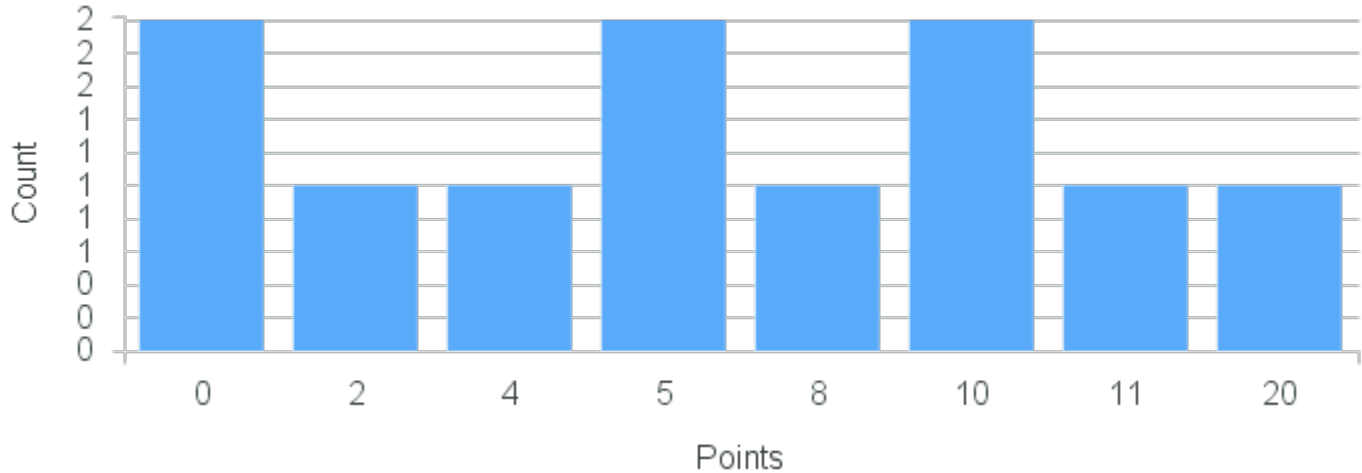

# Course Point Distribution for Fall 2020

CRN: 12755

Course ID: CL222 Cross List: EV261 4411  
4421

Limit: 25

Topics: Sustainable Development & Agriculture in Antiquity

Demand: 11

Waitlisted: 0

Department: Classics