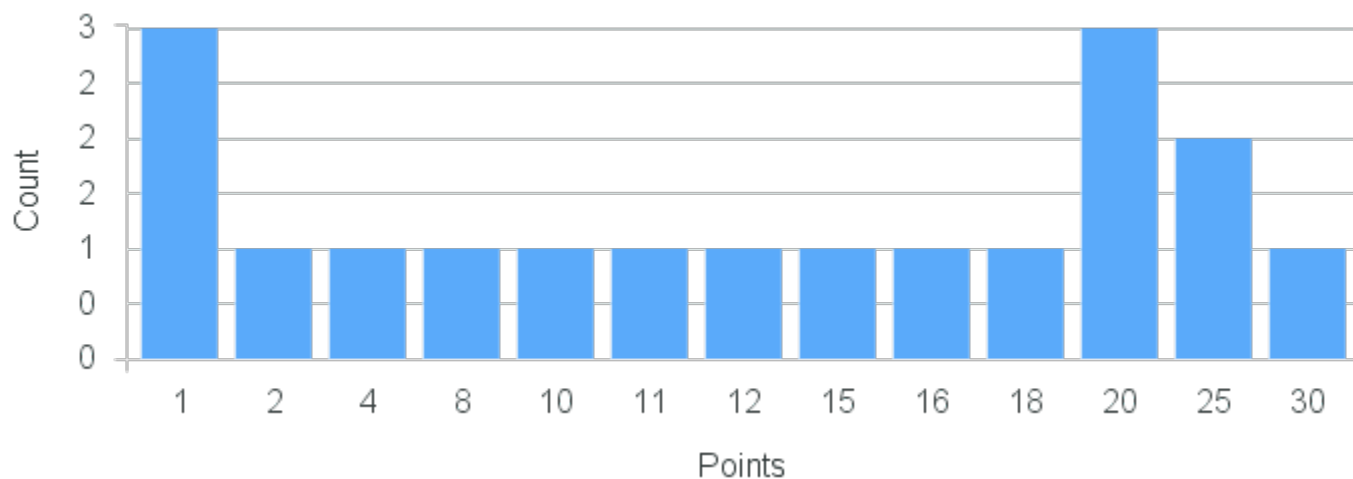

Course Point Distribution for Fall 2020

CRN: 12341

Course ID: EV315 Cross List:
1111

Limit: 14

Atmosphere-Biosphere Interactions:

Demand: 18

Waitlisted: 4

Department: Environmental
Science

Min Points: 4

Term	Block(s)	CRN	Course ID	See Also	Course Limit	Course Demand	Count	Points
Fall 2020	1	12341	EV315 1111		14	18	1	30
Fall 2020	1	12341	EV315 1111		14	18	2	25
Fall 2020	1	12341	EV315 1111		14	18	3	20
Fall 2020	1	12341	EV315 1111		14	18	1	18
Fall 2020	1	12341	EV315 1111		14	18	1	16
Fall 2020	1	12341	EV315 1111		14	18	1	15
Fall 2020	1	12341	EV315 1111		14	18	1	12
Fall 2020	1	12341	EV315 1111		14	18	1	11
Fall 2020	1	12341	EV315 1111		14	18	1	10
Fall 2020	1	12341	EV315 1111		14	18	1	8
Fall 2020	1	12341	EV315 1111		14	18	1	4
Fall 2020	1	12341	EV315 1111		14	18	1	2
Fall 2020	1	12341	EV315 1111		14	18	3	1