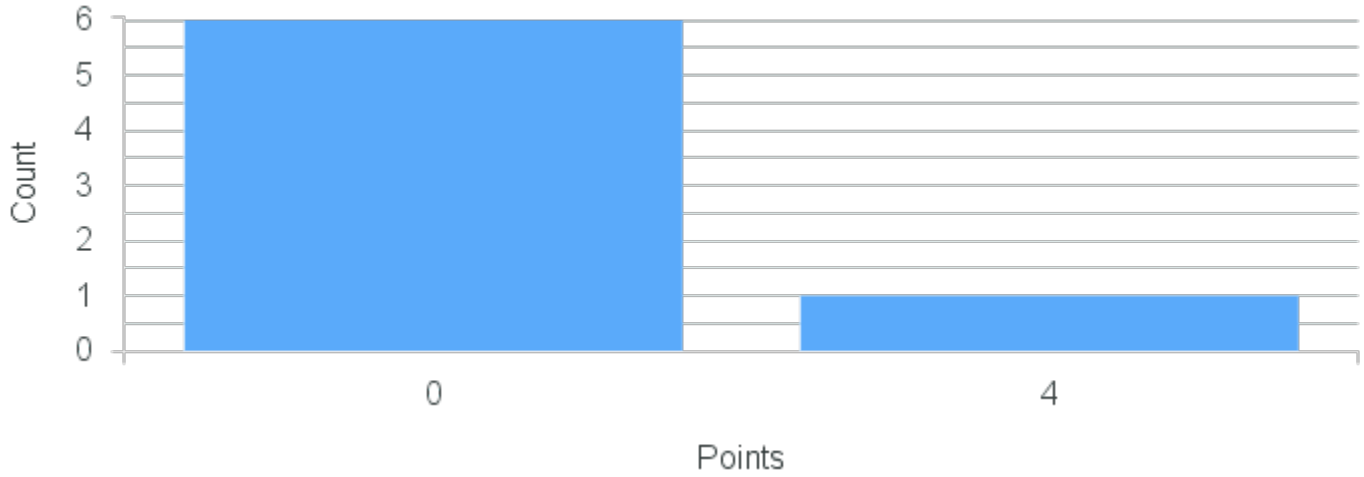

Course Point Distribution for Fall 2020

CRN: 12760

Course ID: GS113 Cross List:
1413

Limit: 24

E.M.T. Basic

Demand: 7

Waitlisted: 0

Department: Non-Departmental
Studies

Term	Block(s)	CRN	Course ID	See Also	Course Limit	Course Demand	Count	Points
Fall 2020	1-4	12760	GS113 1413		24	7	1	4
Fall 2020	1-4	12760	GS113 1413		24	7	6	0