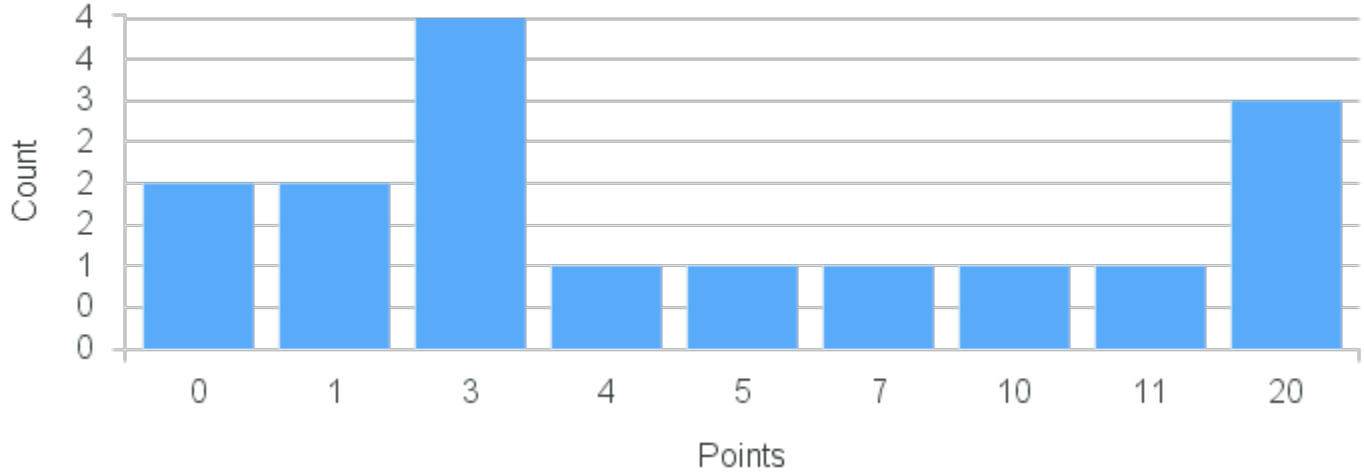

# Course Point Distribution for Fall 2020

CRN: 12039

Course ID: HY234 Cross List:  
1111

Limit: 25

Contemporary U.S. History

Demand: 16

Waitlisted: 0

Department: History