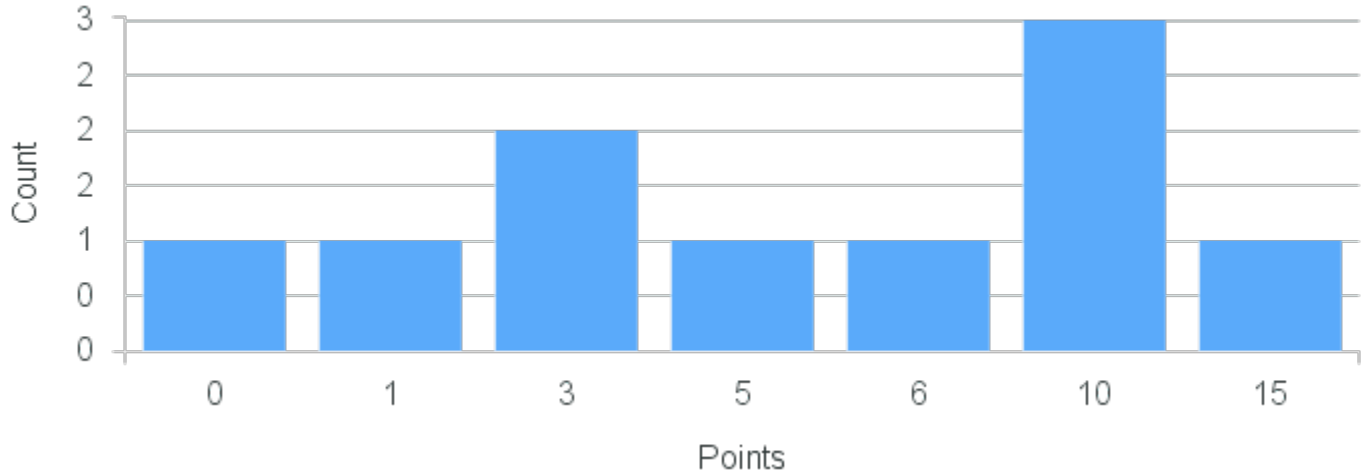

# Course Point Distribution for Fall 2020

CRN: 12411

Course ID: ED430 Cross List:  
3311

Limit: 25

Policy and Politics in American Education

Demand: 10

Waitlisted: 0

Department: Education