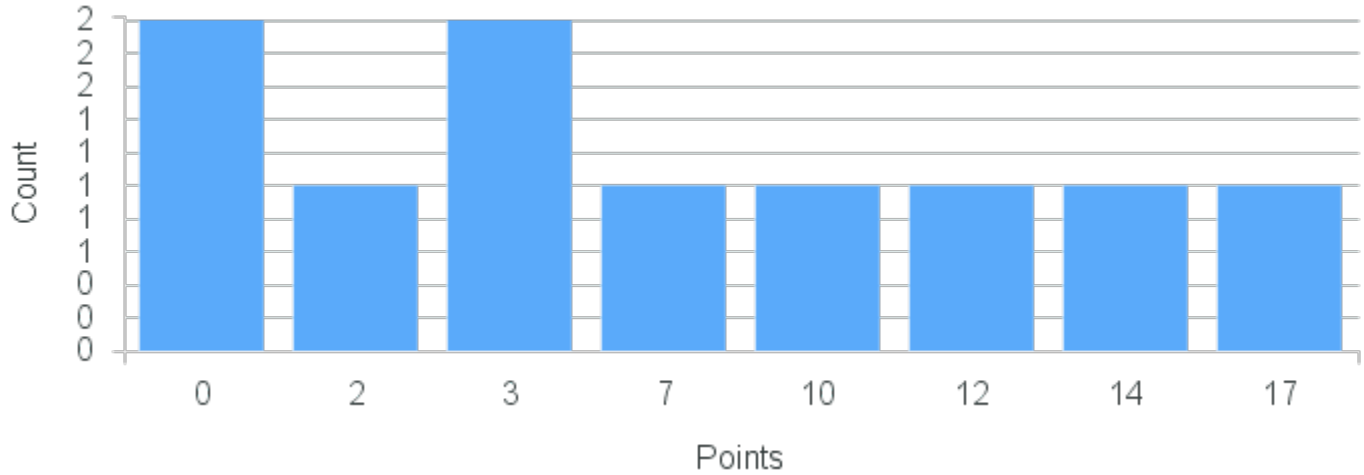

# Course Point Distribution for Fall 2020

CRN: 12744

Course ID: SP304 Cross List:  
1111

Limit: 16

Cultural Context and Oral Practice

Demand: 10

Waitlisted: 0

Department: Romance  
Languages