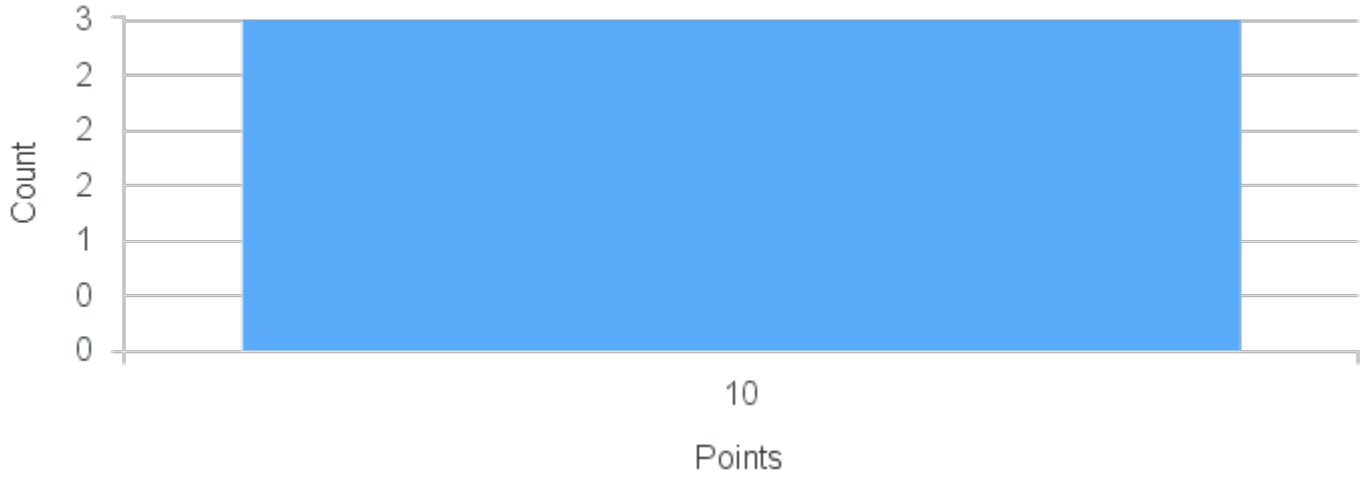

# Course Point Distribution for Fall 2020

CRN: 12892

Course ID: EV126 Cross List:  
4411

Limit: 12

Aquatic and Terrestrial Ecosystems

Demand: 3

Waitlisted: 0

Department: Environmental  
Science