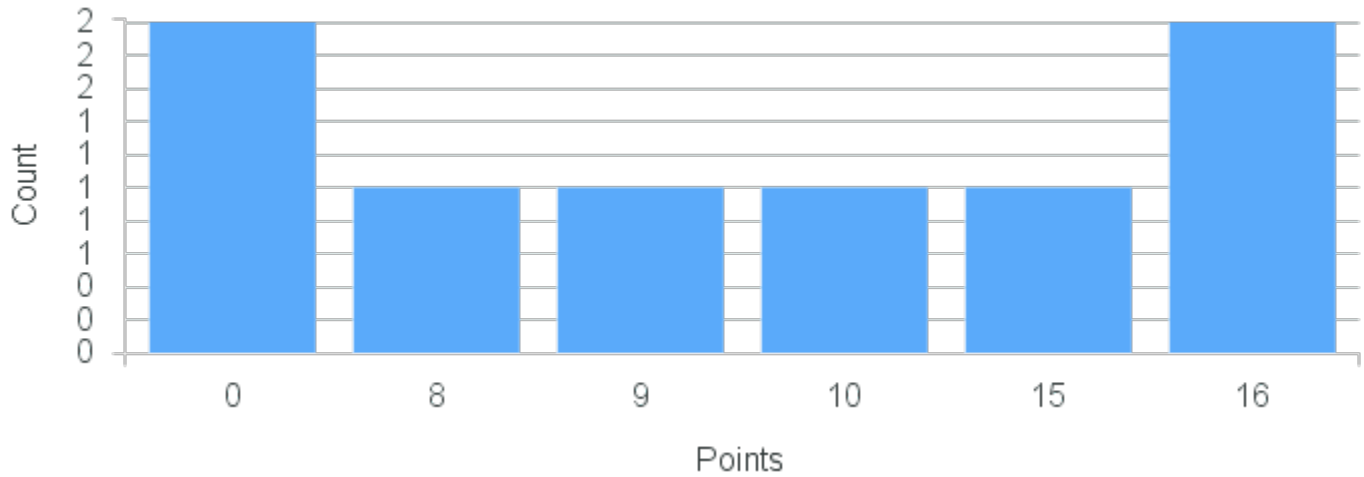

Course Point Distribution for Fall 2020

CRN: 12424

Course ID: EC101 Cross List:
3311

Limit: 25

Principles of Microeconomics

Demand: 8

Waitlisted: 0

Department: Economics &
Business

Term	Block(s)	CRN	Course ID	See Also	Course Limit	Course Demand	Count	Points
Fall 2020	3	12424	EC101 3311		25	8	2	16
Fall 2020	3	12424	EC101 3311		25	8	1	15
Fall 2020	3	12424	EC101 3311		25	8	1	10
Fall 2020	3	12424	EC101 3311		25	8	1	9
Fall 2020	3	12424	EC101 3311		25	8	1	8
Fall 2020	3	12424	EC101 3311		25	8	2	0