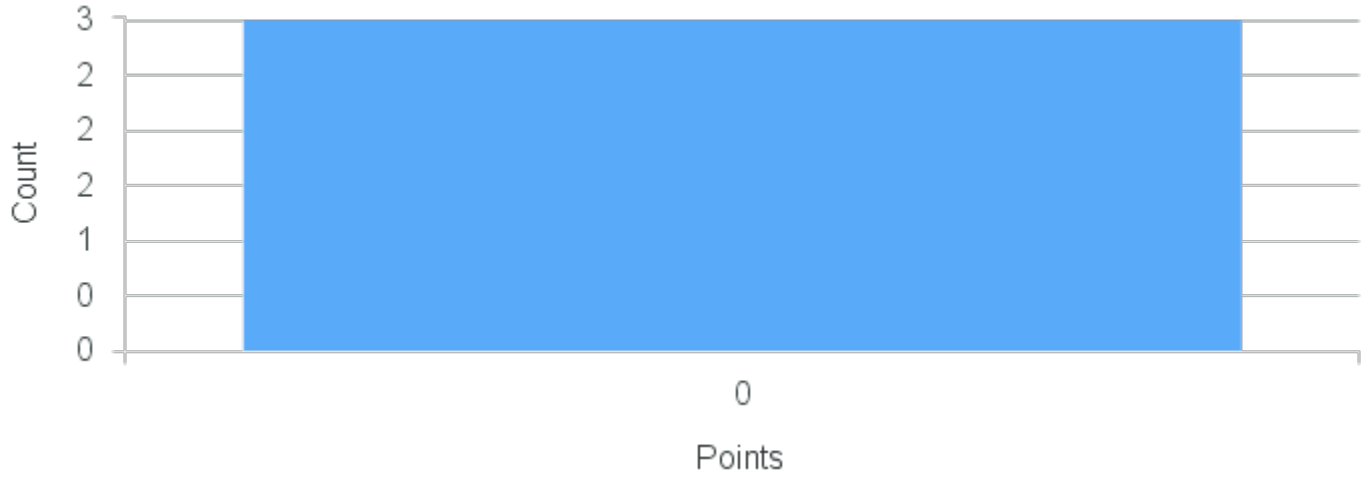

# Course Point Distribution for Fall 2020

CRN: 12402

Course ID: CO300 Cross List: TH200 3311  
3311

Limit: 32

Topics in Comparative Literature: Samuel Beckett

Demand: 3

Waitlisted: 0

Department: Comparative Literature